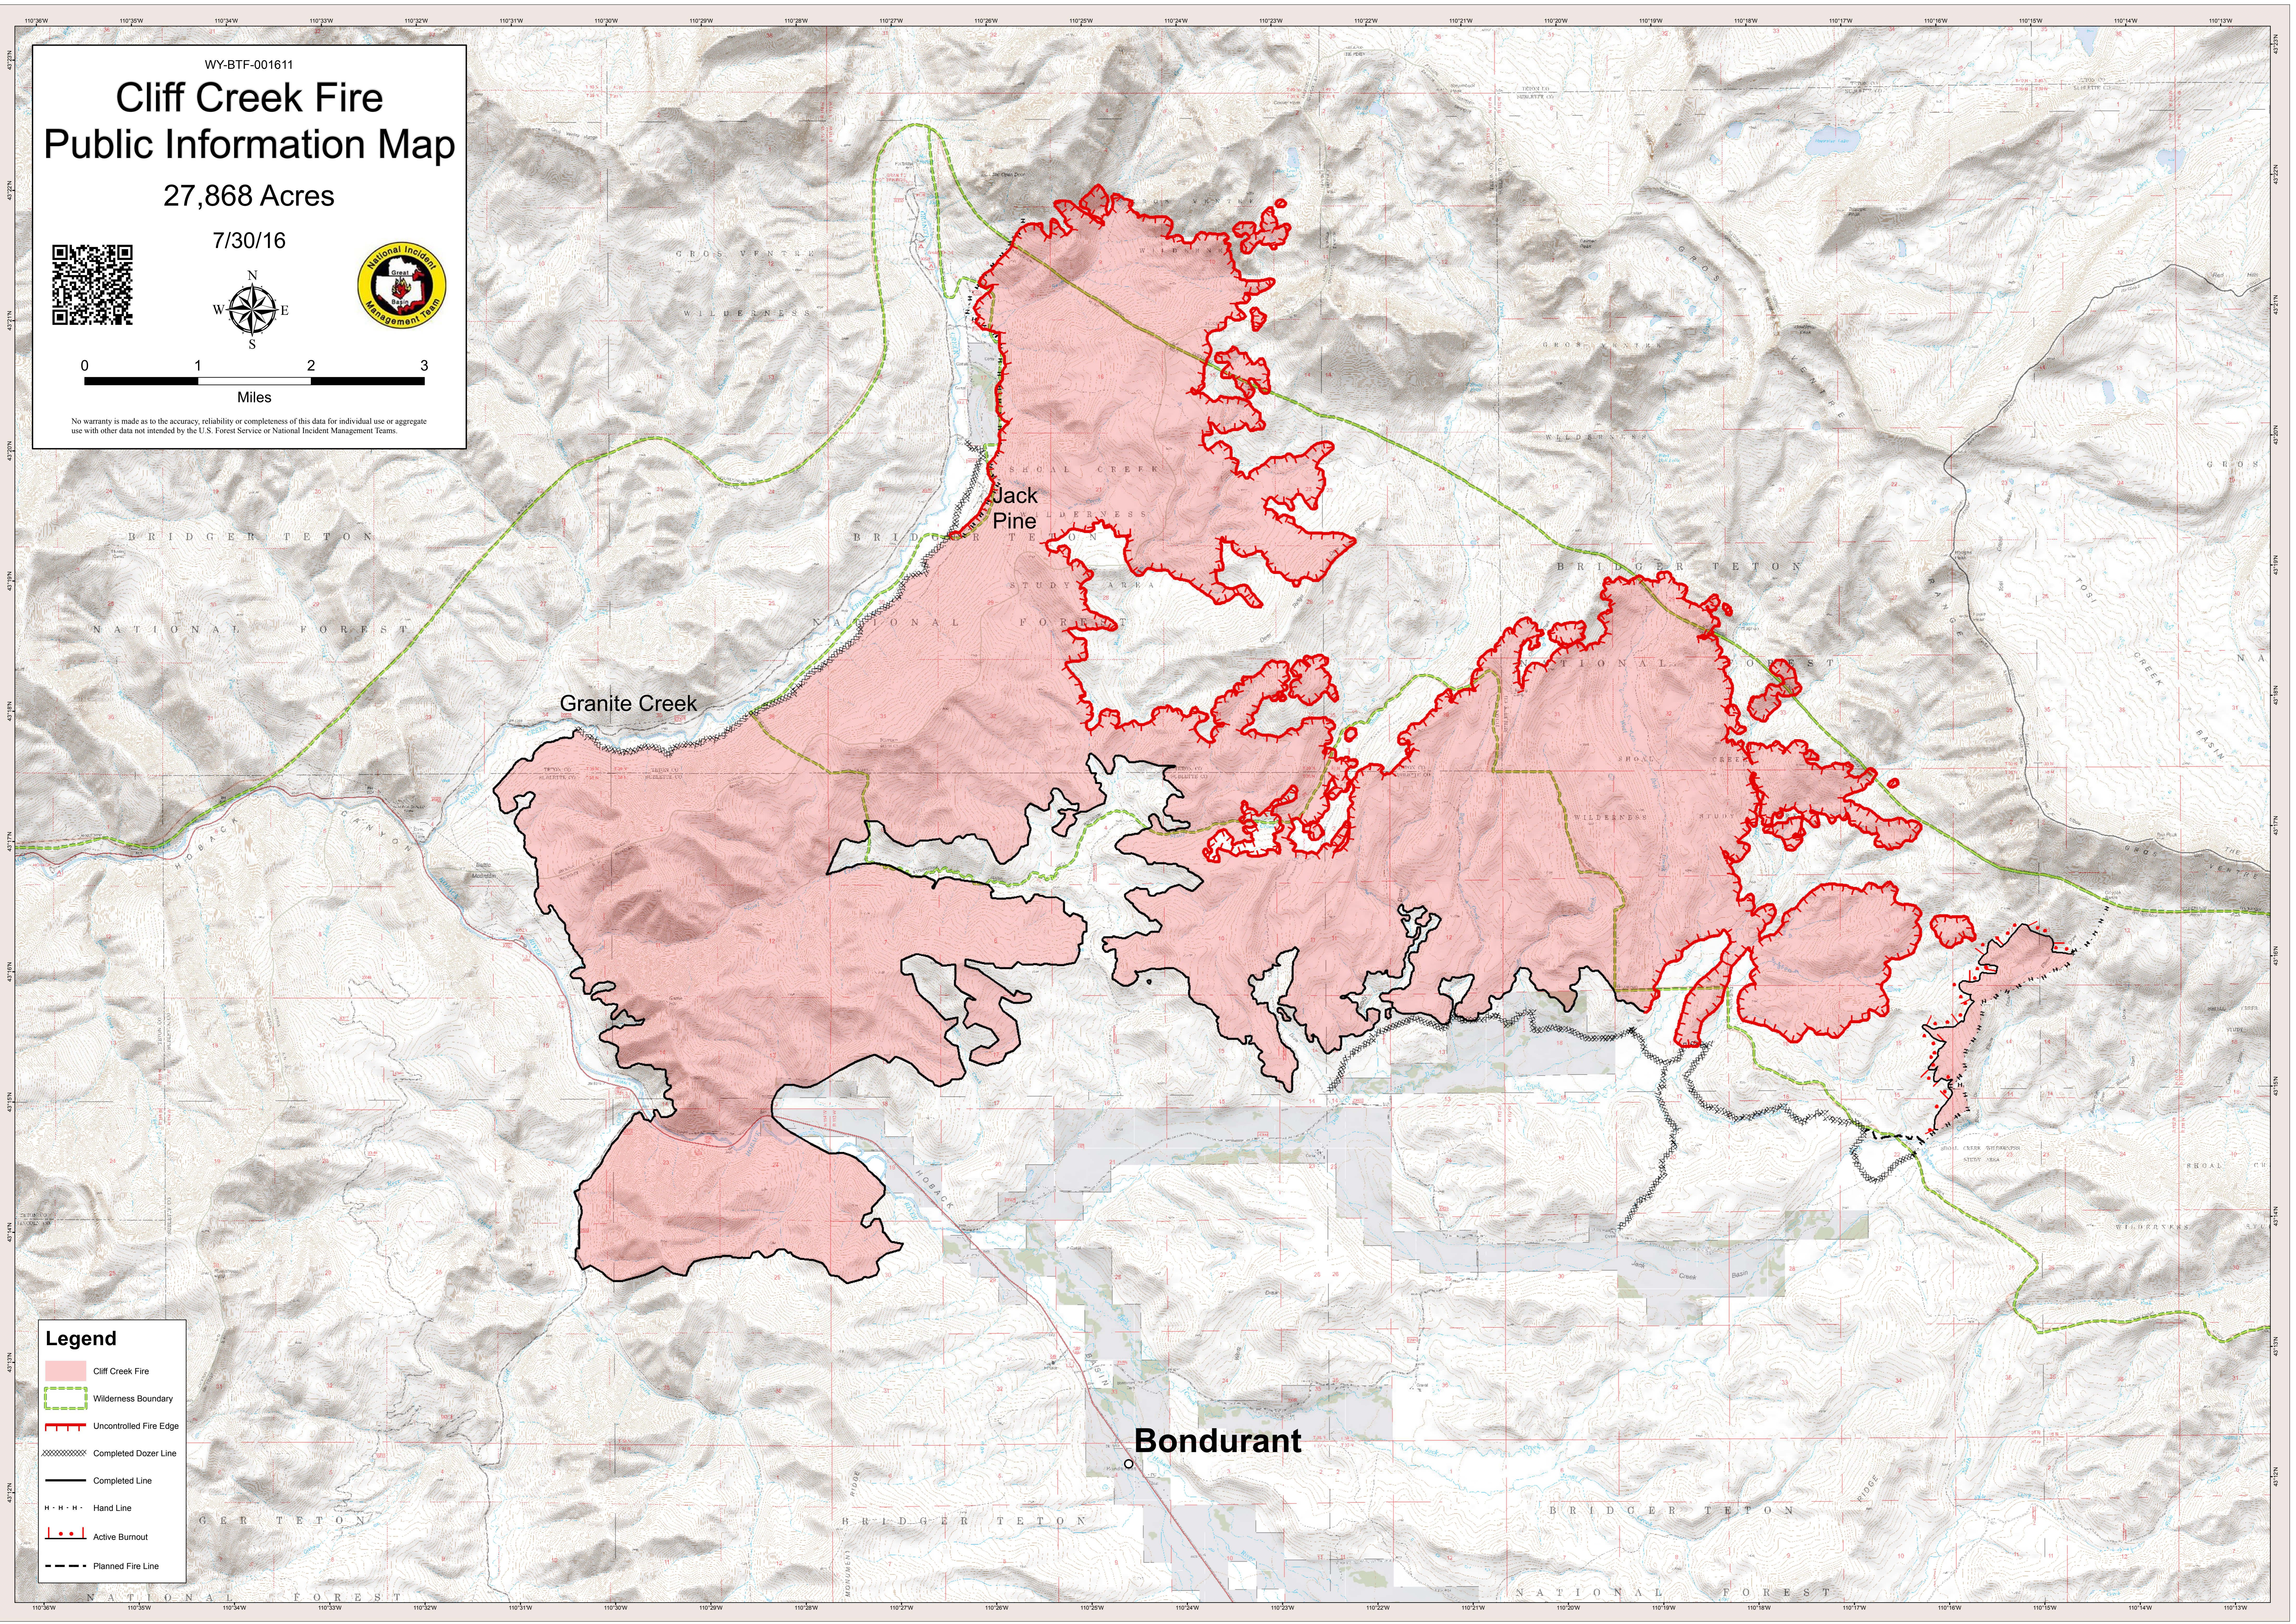

# Cliff Creek Fire Public Information Map

27,868 Acres

7/30/16

No warranty is made as to the accuracy, reliability or completeness of this data for individual use or aggregate use with other data not intended by the U.S. Forest Service or National Incident Management Teams.

**Legend**

- Cliff Creek Fire
- Wilderness Boundary
- Uncontrolled Fire Edge
- Completed Dozer Line
- Completed Line
- Hand Line
- Active Burnout
- Planned Fire Line