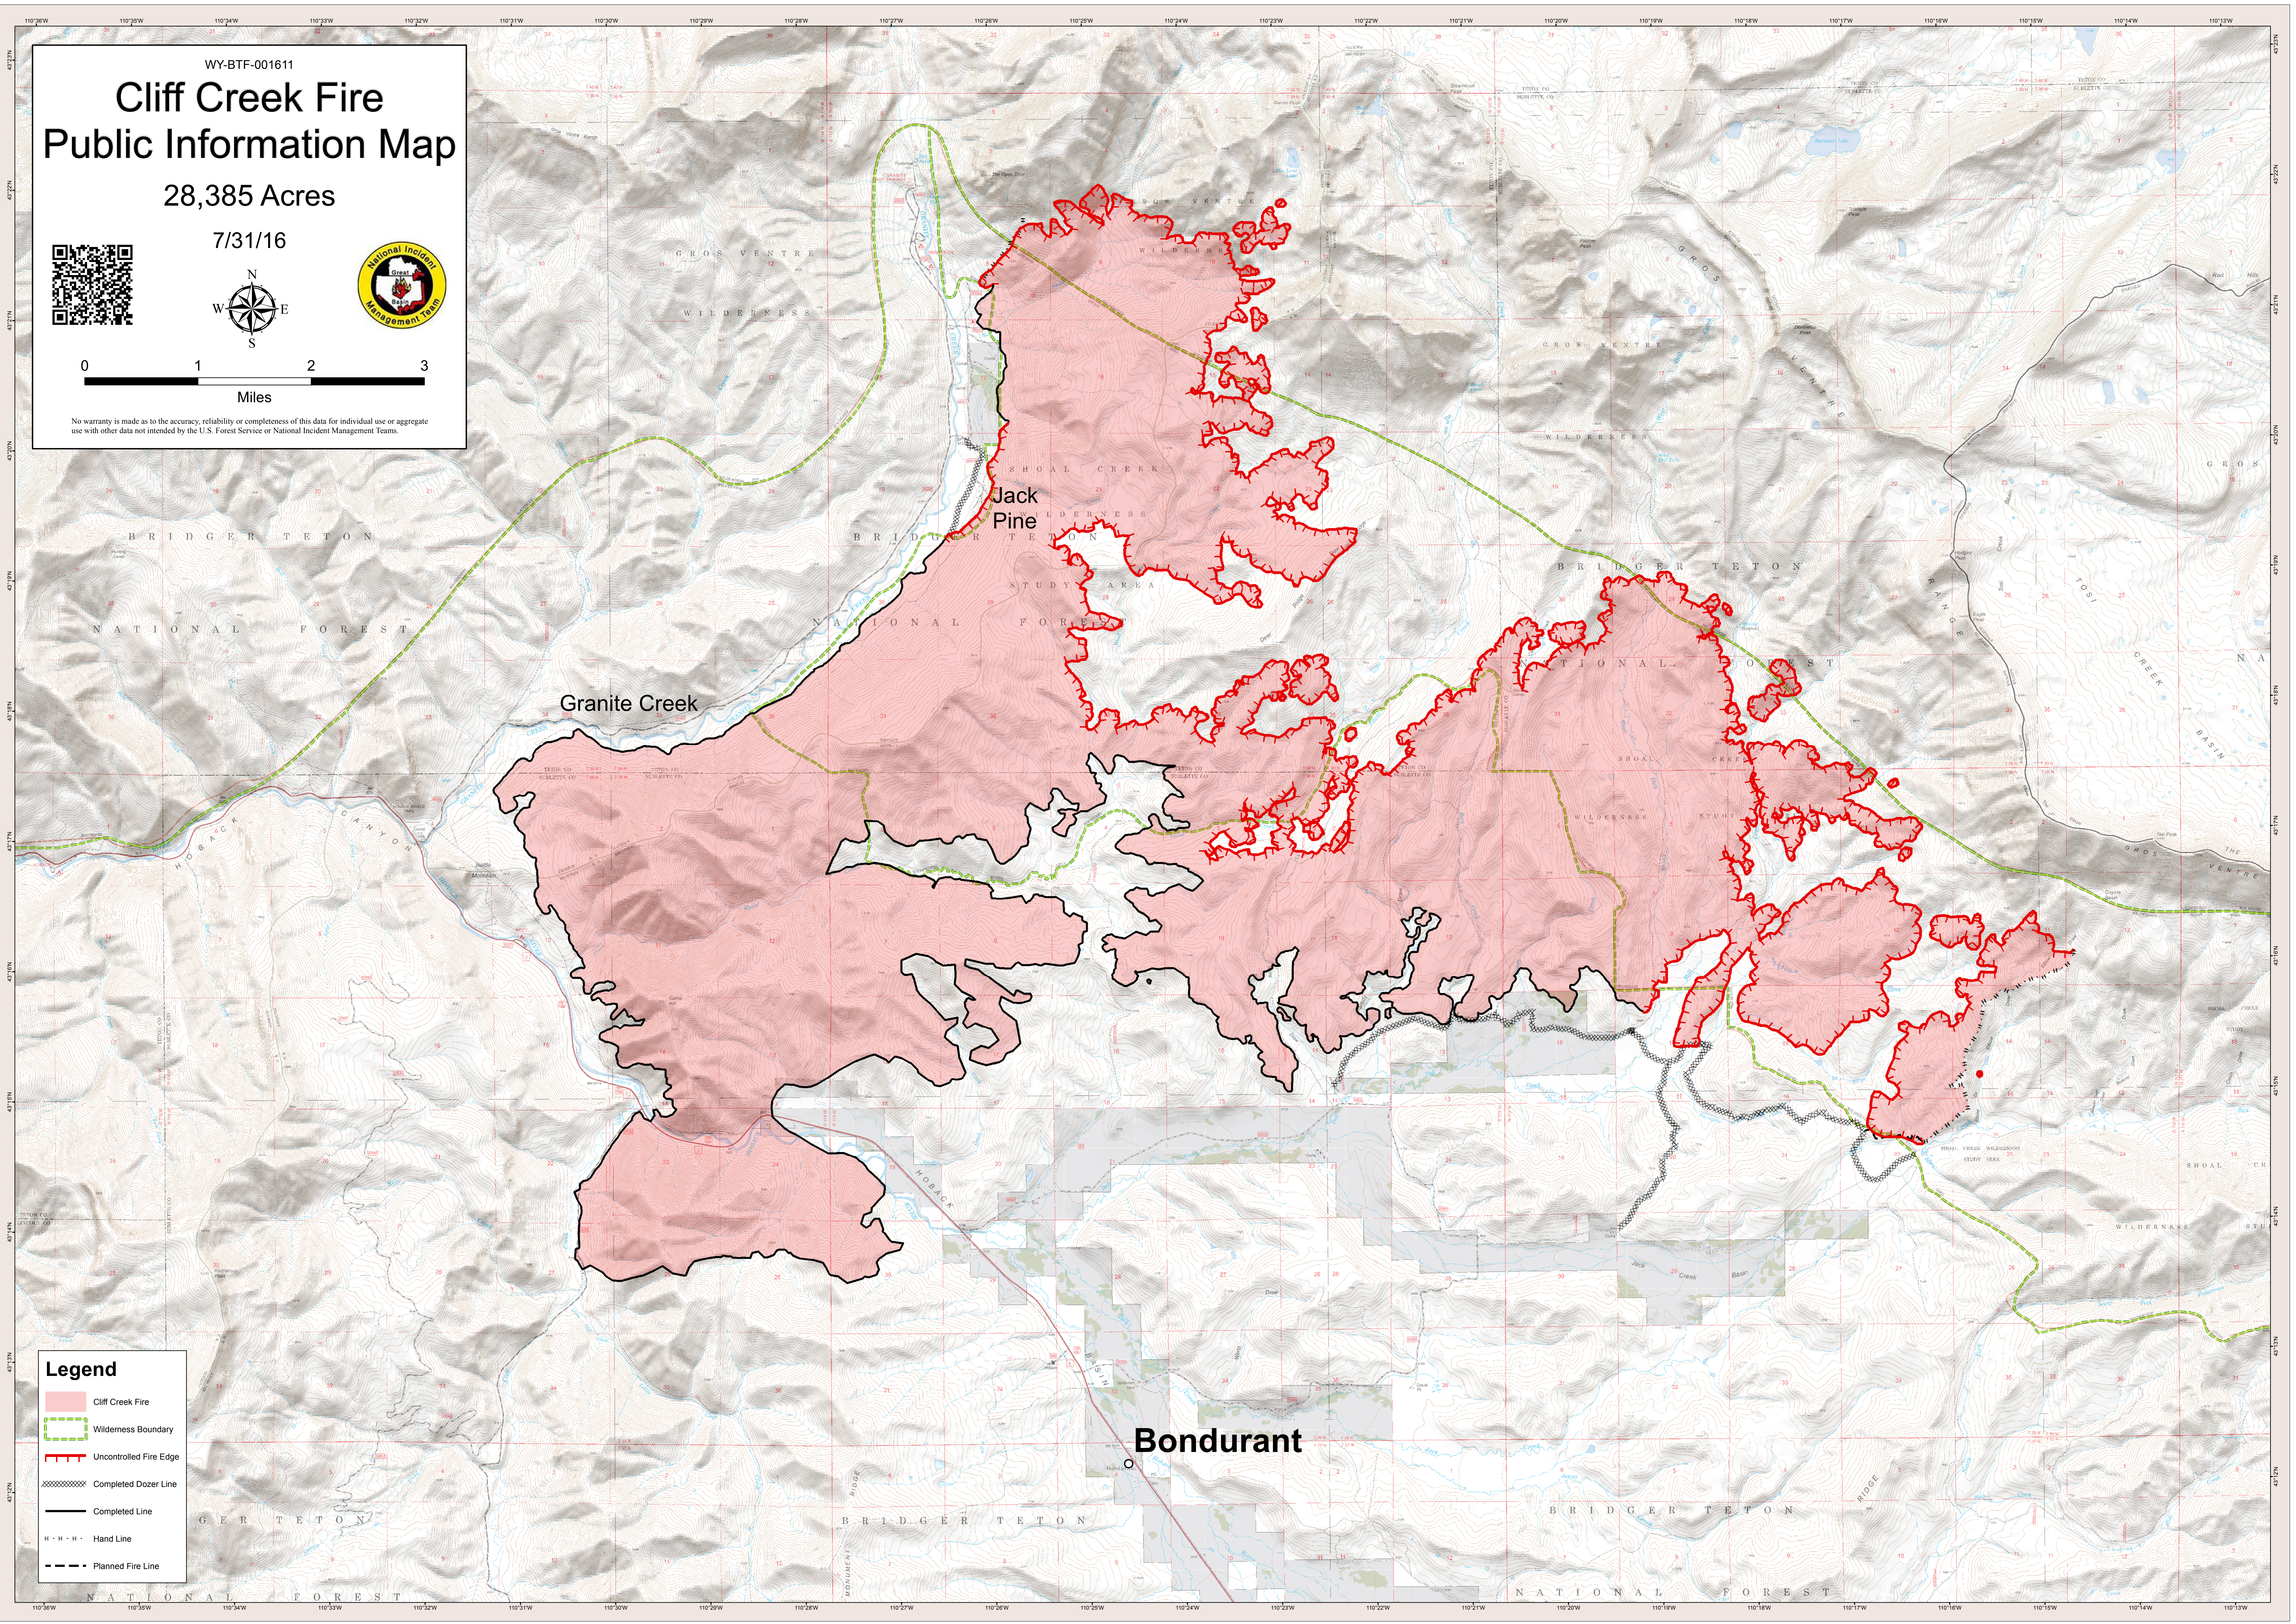

WY-BTF-001611

Cliff Creek Fire Public Information Map

28,385 Acres

7/31/16

No warranty is made as to the accuracy, reliability or completeness of this data for individual use or aggregate use with other data not intended by the U.S. Forest Service or National Incident Management Teams.

Legend

- Cliff Creek Fire
- Wilderness Boundary
- Uncontrolled Fire Edge
- Completed Dozer Line
- Completed Line
- Hand Line
- Planned Fire Line