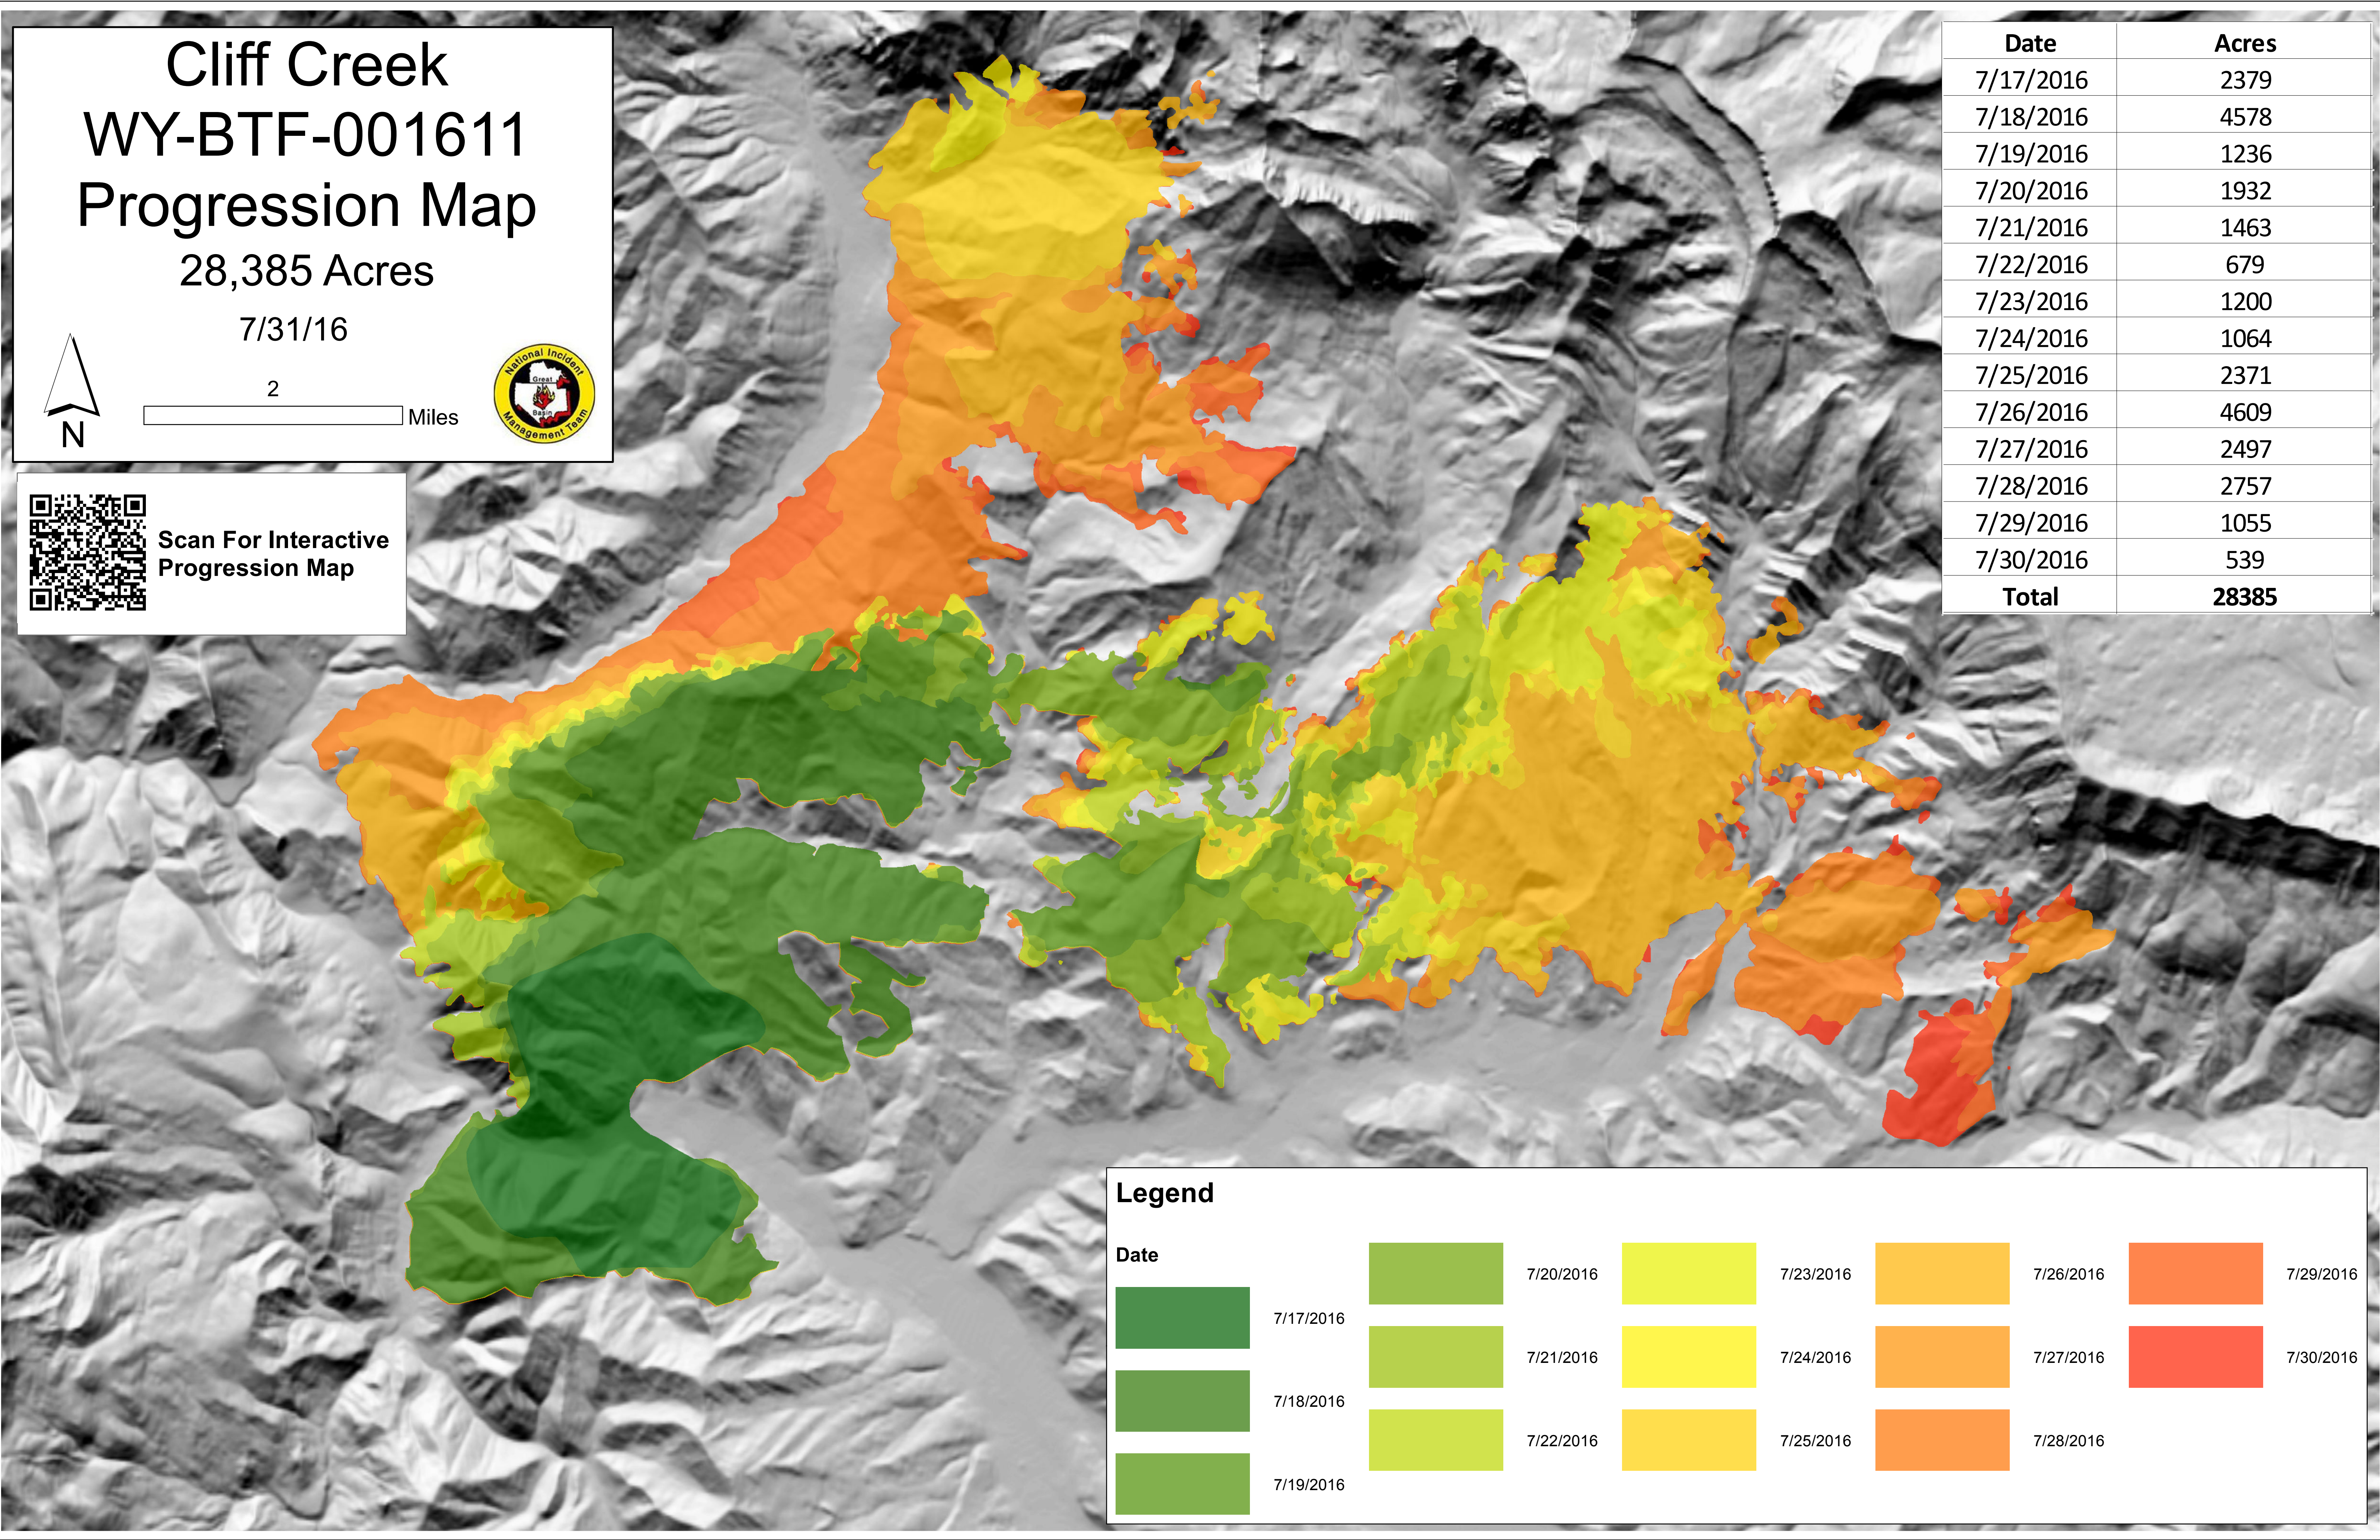

Cliff Creek WY-BTF-001611 Progression Map

28,385 Acres

7/31/16

2 Miles

Scan For Interactive
Progression Map

Date	Acres
7/17/2016	2379
7/18/2016	4578
7/19/2016	1236
7/20/2016	1932
7/21/2016	1463
7/22/2016	679
7/23/2016	1200
7/24/2016	1064
7/25/2016	2371
7/26/2016	4609
7/27/2016	2497
7/28/2016	2757
7/29/2016	1055
7/30/2016	539
Total	28385

Legend

Date	Color	Date	Color	Date	Color	Date	Color		
7/17/2016	Dark Green	7/20/2016	Light Green	7/23/2016	Yellow	7/26/2016	Orange	7/29/2016	Red-Orange
7/18/2016	Medium Green	7/21/2016	Light Green	7/24/2016	Yellow	7/27/2016	Orange	7/30/2016	Red
7/19/2016	Light Green	7/22/2016	Light Green	7/25/2016	Yellow	7/28/2016	Orange		