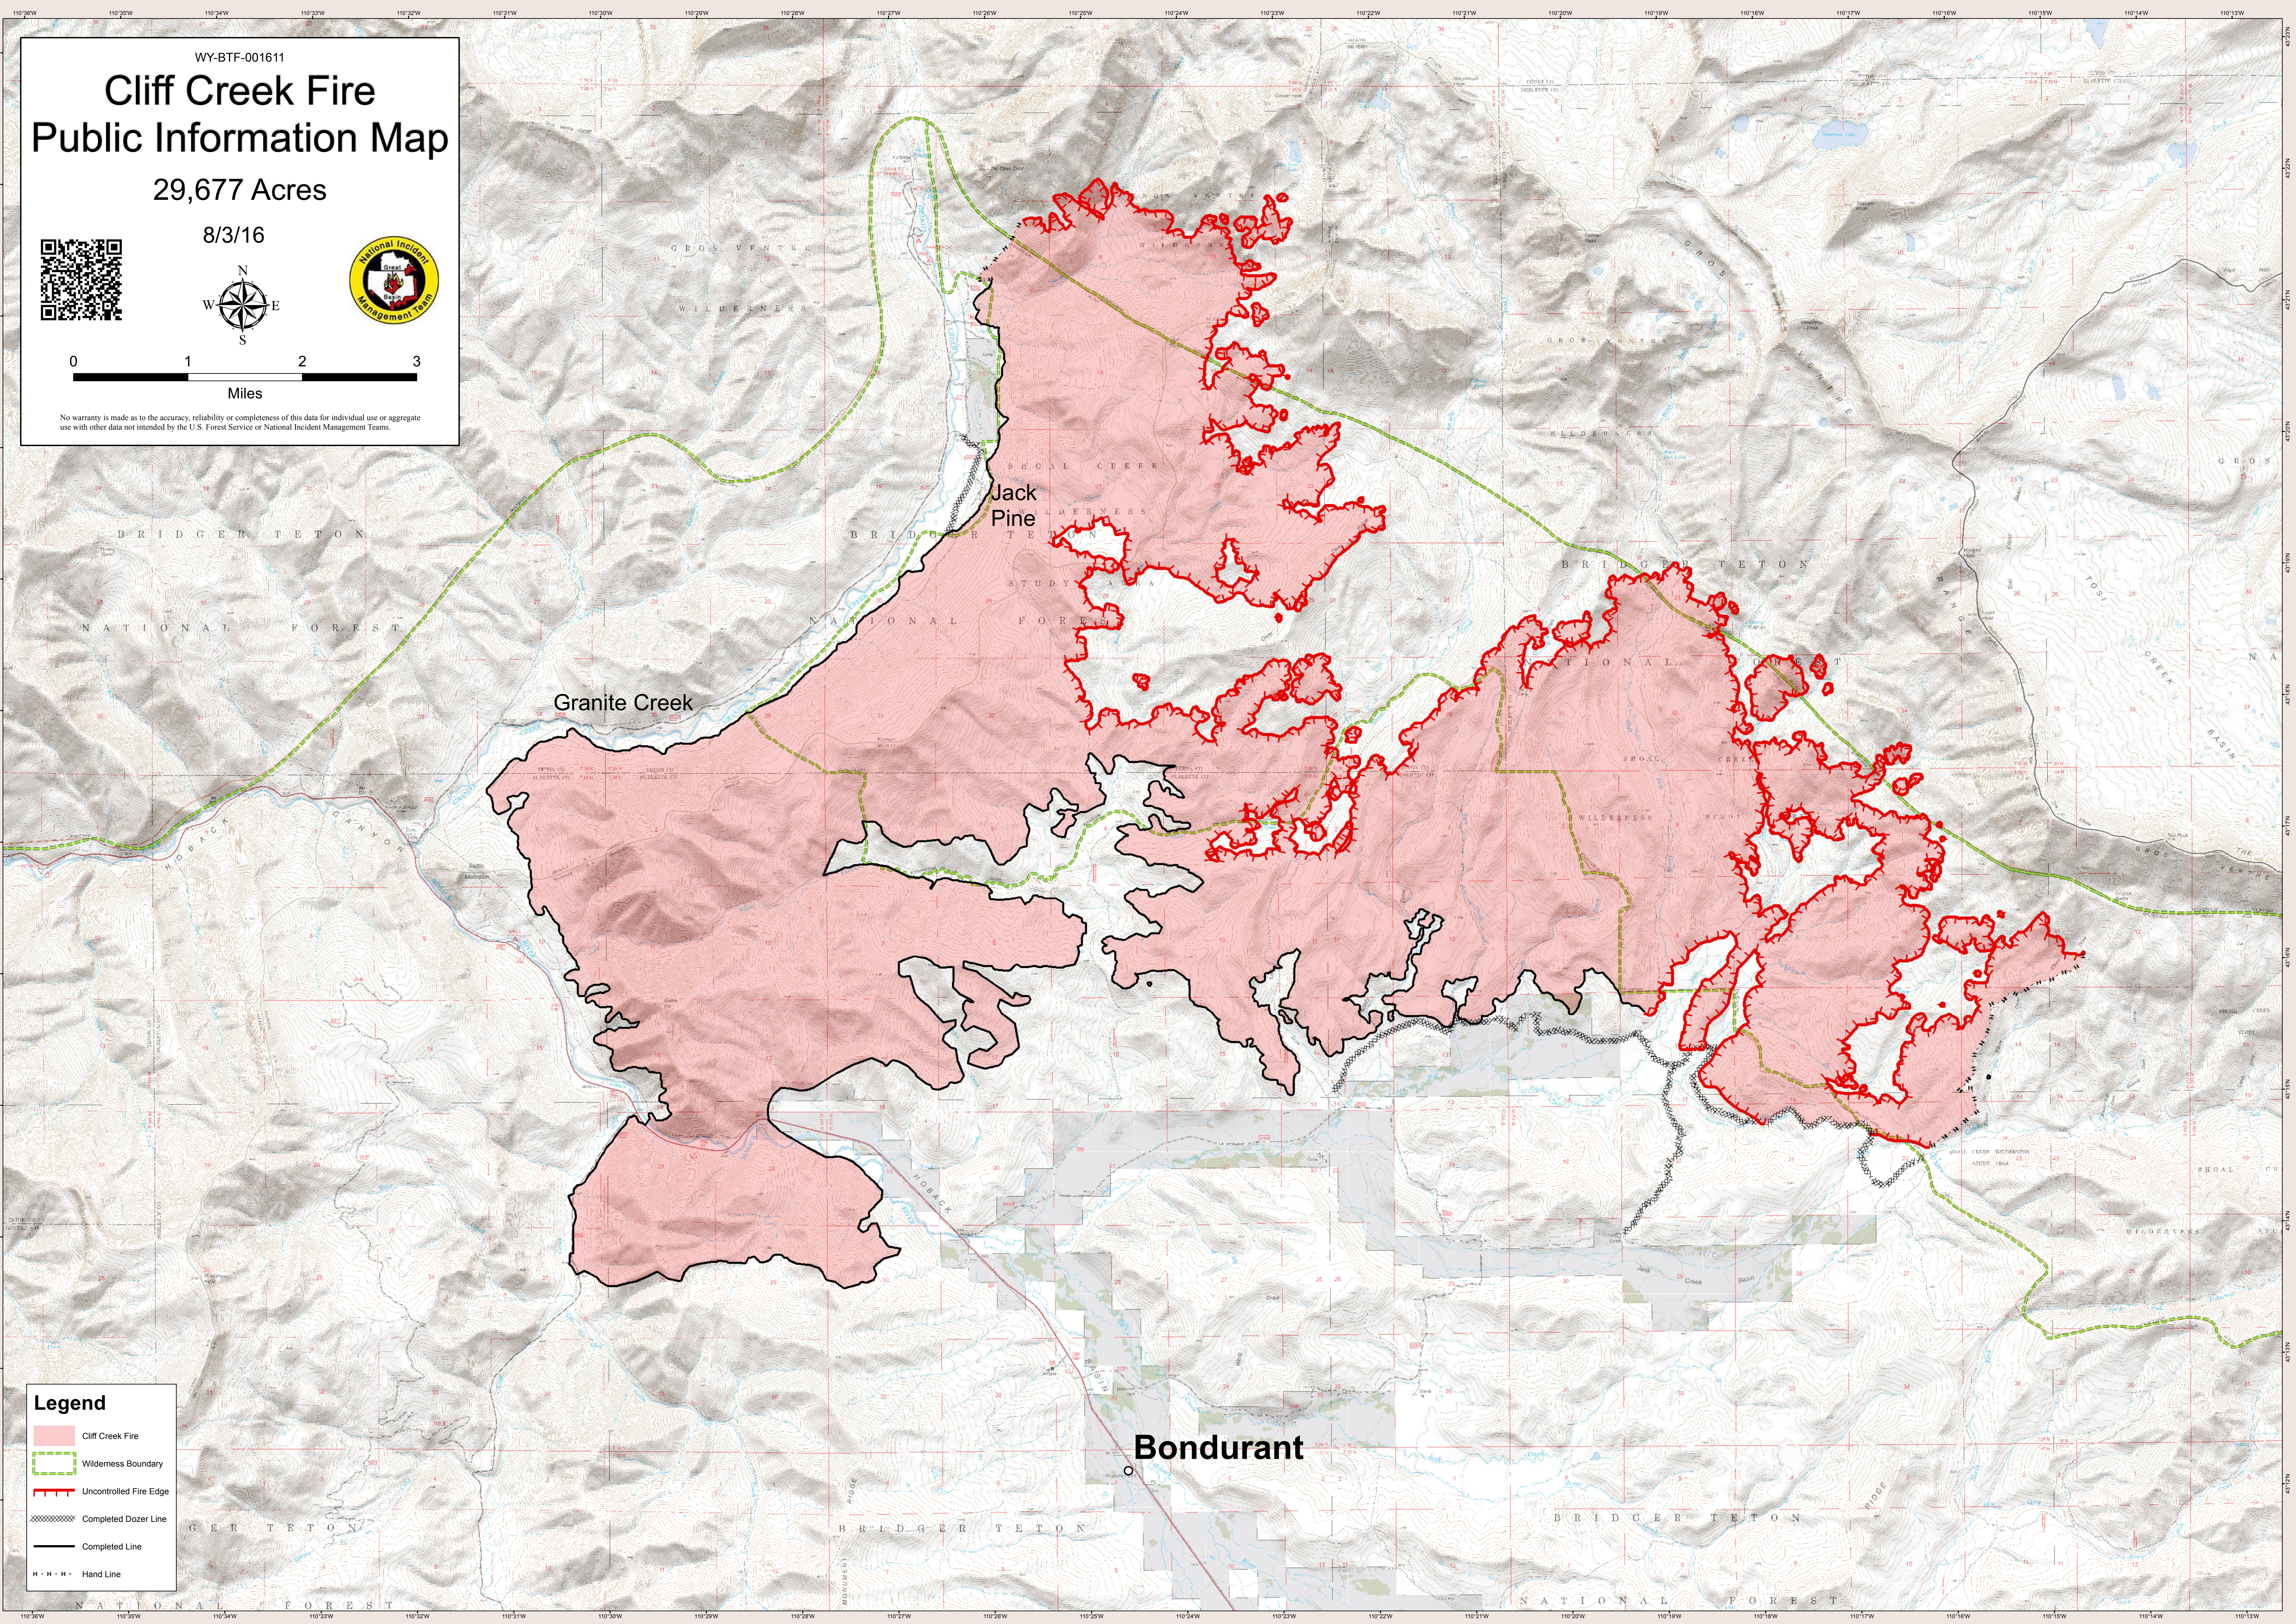

WY-BTF-001611

# Cliff Creek Fire Public Information Map

29,677 Acres

8/3/16

No warranty is made as to the accuracy, reliability or completeness of this data for individual use or aggregate use with other data not intended by the U.S. Forest Service or National Incident Management Teams.

### Legend

- Cliff Creek Fire
- Wilderness Boundary
- Uncontrolled Fire Edge
- Completed Dozer Line
- Completed Line
- Hand Line