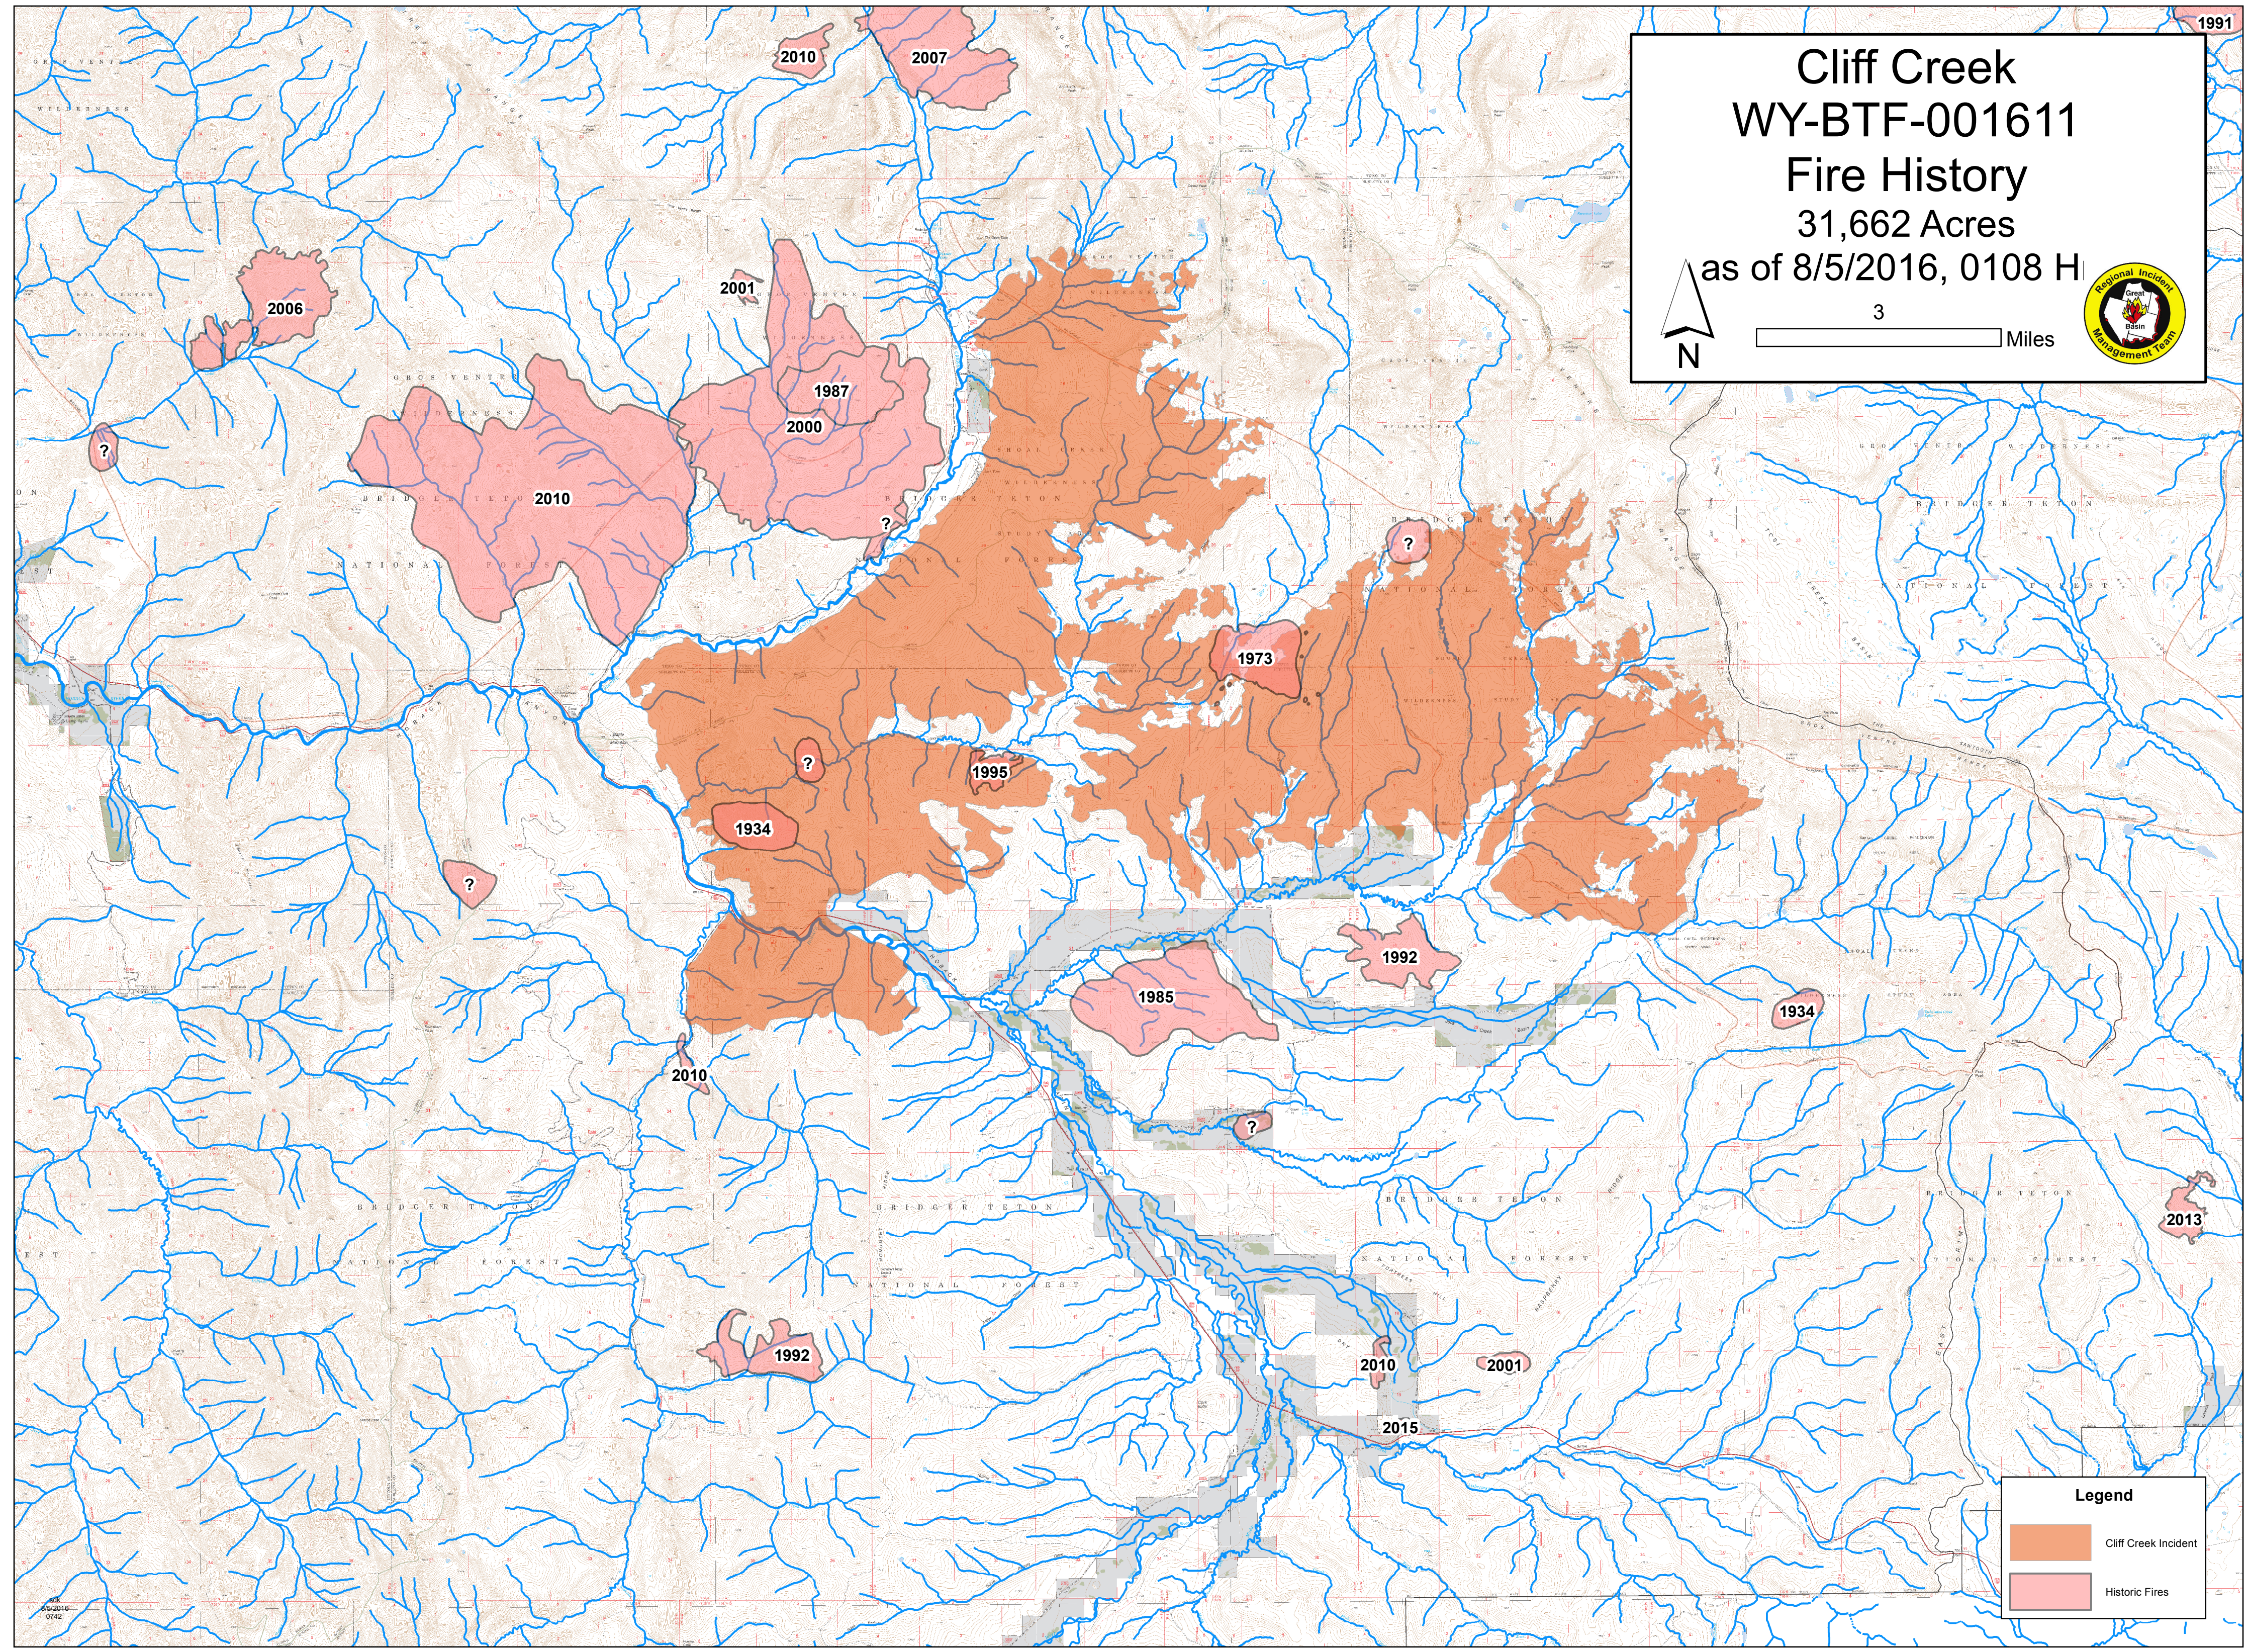

Cliff Creek WY-BTF-001611 Fire History 31,662 Acres as of 8/5/2016, 0108 H

3 Miles

Legend

-  Cliff Creek Incident
-  Historic Fires