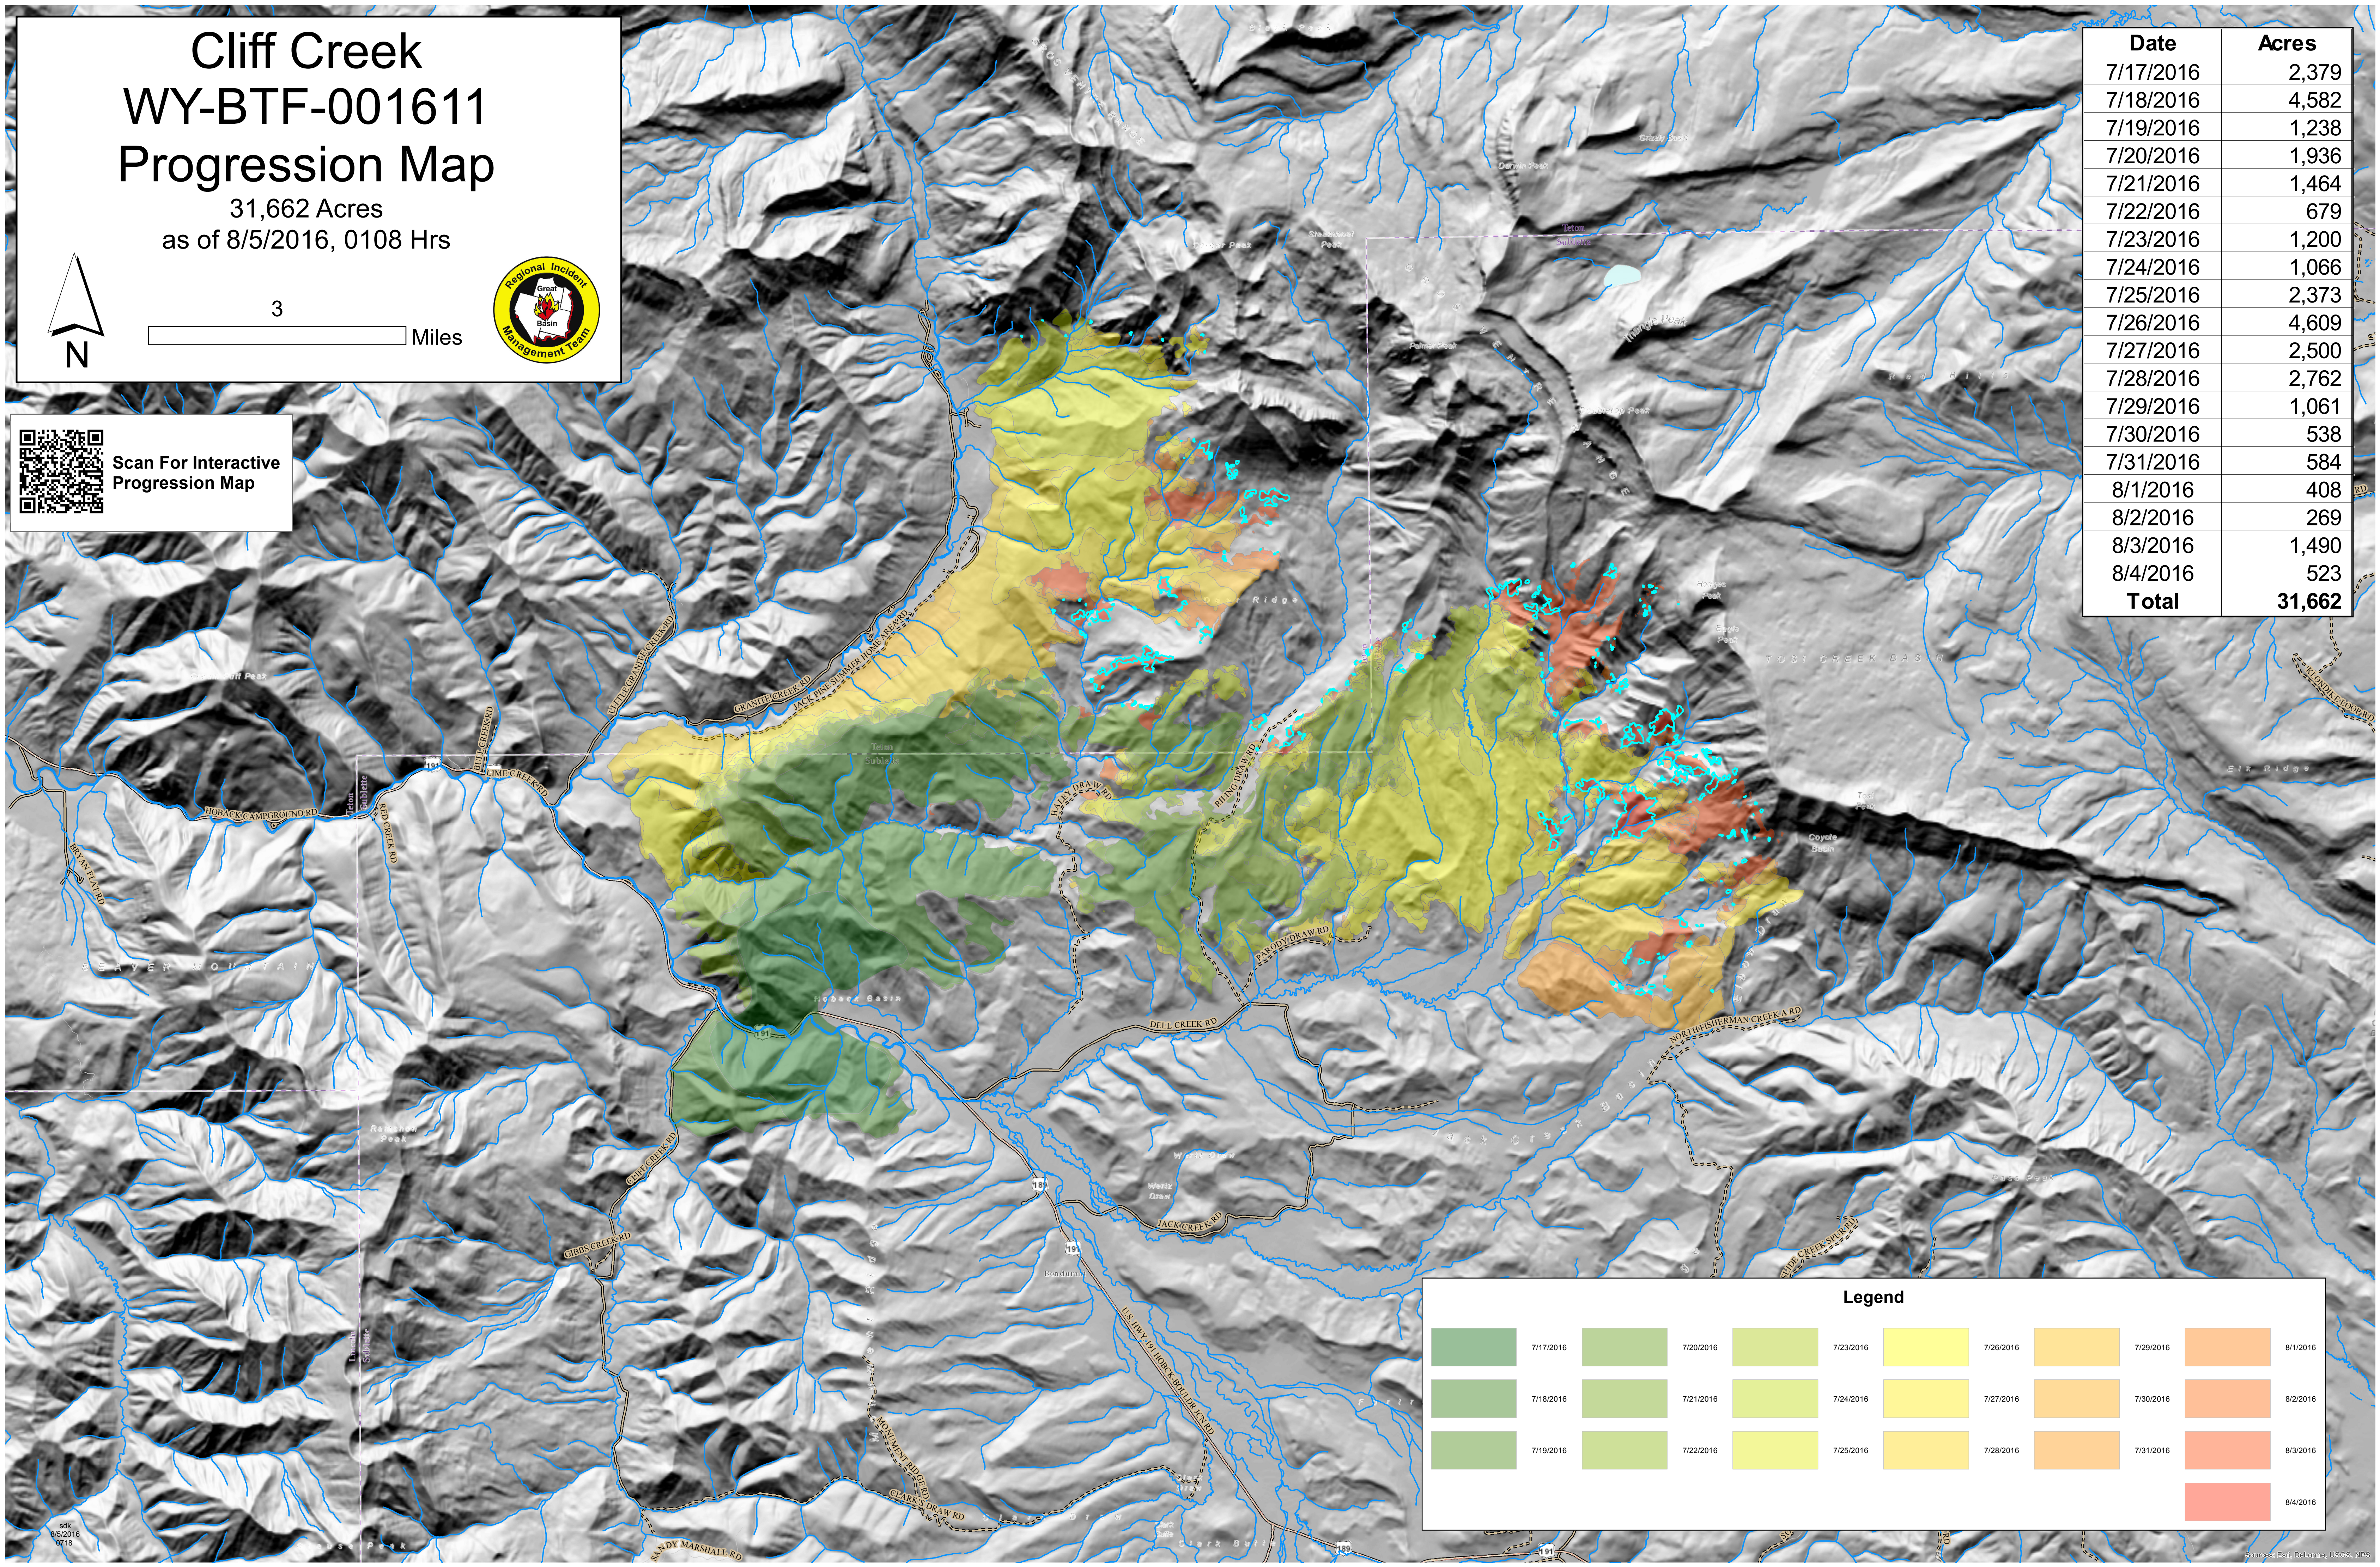

Cliff Creek WY-BTF-001611 Progression Map

31,662 Acres
as of 8/5/2016, 0108 Hrs

3 Miles

Scan For Interactive
Progression Map

Date	Acres
7/17/2016	2,379
7/18/2016	4,582
7/19/2016	1,238
7/20/2016	1,936
7/21/2016	1,464
7/22/2016	679
7/23/2016	1,200
7/24/2016	1,066
7/25/2016	2,373
7/26/2016	4,609
7/27/2016	2,500
7/28/2016	2,762
7/29/2016	1,061
7/30/2016	538
7/31/2016	584
8/1/2016	408
8/2/2016	269
8/3/2016	1,490
8/4/2016	523
Total	31,662

Legend

	7/17/2016		7/20/2016		7/23/2016		7/26/2016		7/29/2016		8/1/2016
	7/18/2016		7/21/2016		7/24/2016		7/27/2016		7/30/2016		8/2/2016
	7/19/2016		7/22/2016		7/25/2016		7/28/2016		7/31/2016		8/3/2016
											8/4/2016