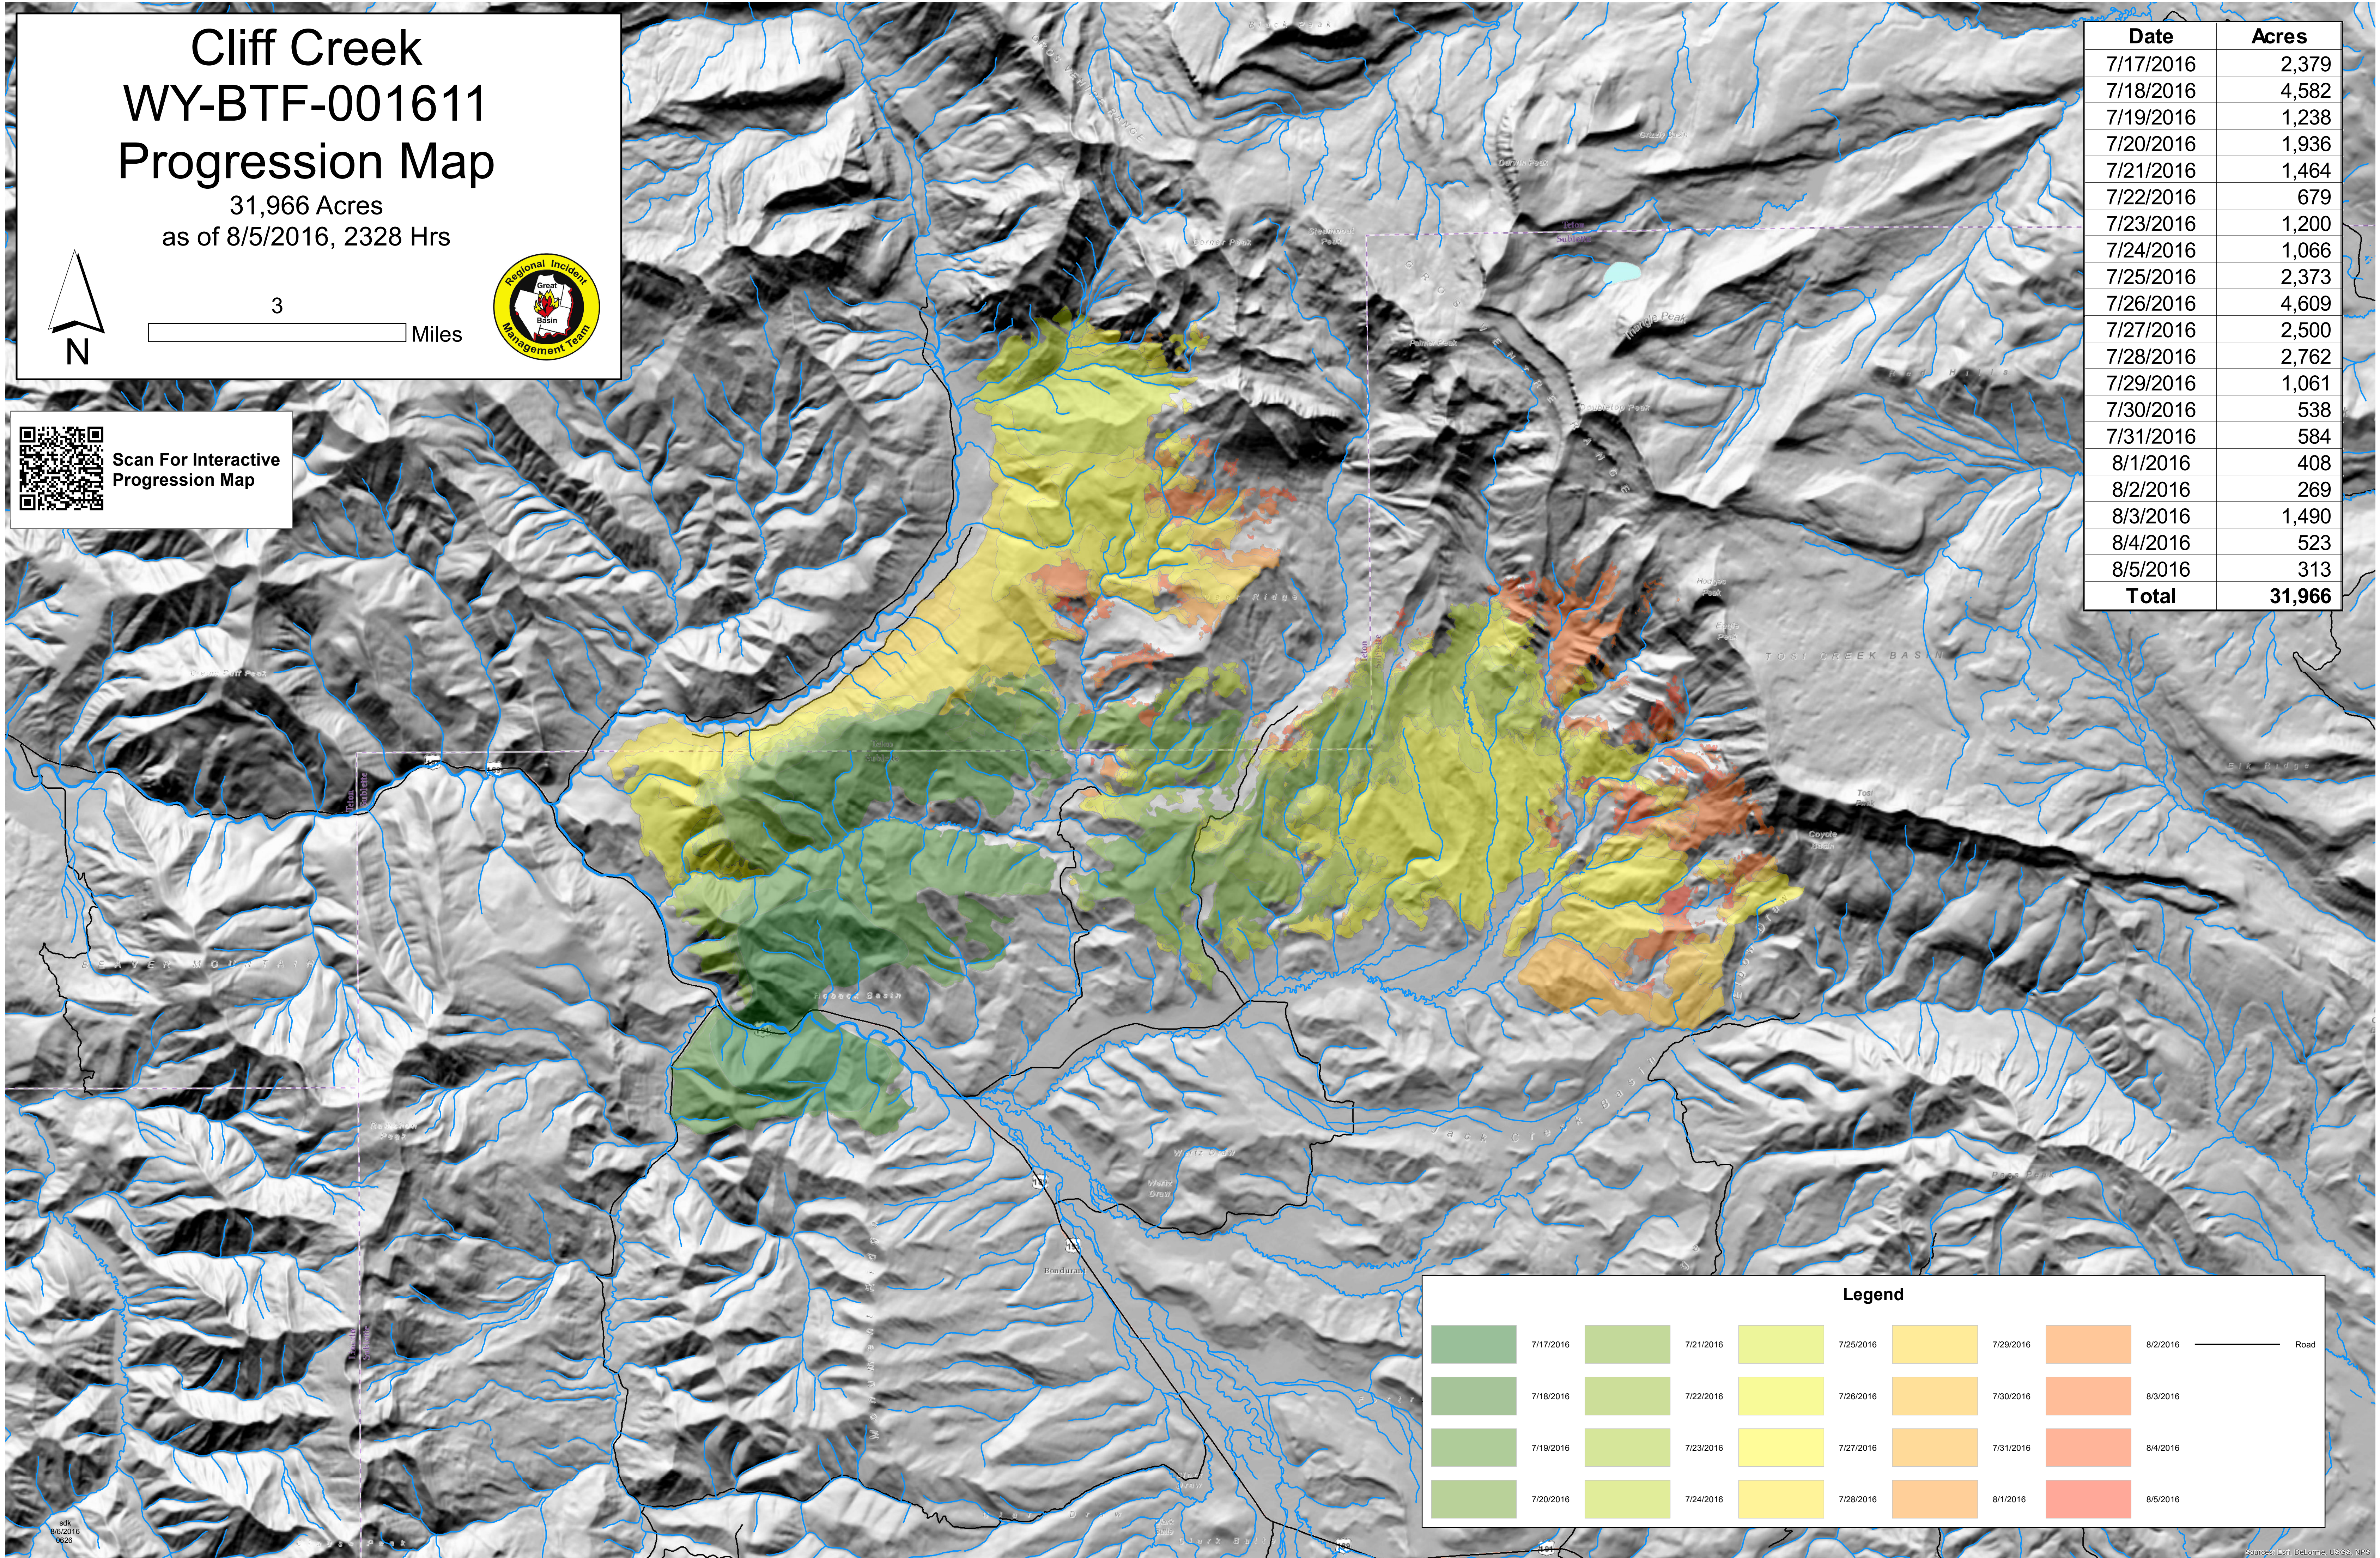

Cliff Creek WY-BTF-001611 Progression Map

31,966 Acres
as of 8/5/2016, 2328 Hrs

3

Miles

Scan For Interactive
Progression Map

Date	Acres
7/17/2016	2,379
7/18/2016	4,582
7/19/2016	1,238
7/20/2016	1,936
7/21/2016	1,464
7/22/2016	679
7/23/2016	1,200
7/24/2016	1,066
7/25/2016	2,373
7/26/2016	4,609
7/27/2016	2,500
7/28/2016	2,762
7/29/2016	1,061
7/30/2016	538
7/31/2016	584
8/1/2016	408
8/2/2016	269
8/3/2016	1,490
8/4/2016	523
8/5/2016	313
Total	31,966

Legend											
	7/17/2016		7/21/2016		7/25/2016		7/29/2016		8/2/2016		Road
	7/18/2016		7/22/2016		7/26/2016		7/30/2016		8/3/2016		
	7/19/2016		7/23/2016		7/27/2016		7/31/2016		8/4/2016		
	7/20/2016		7/24/2016		7/28/2016		8/1/2016		8/5/2016		