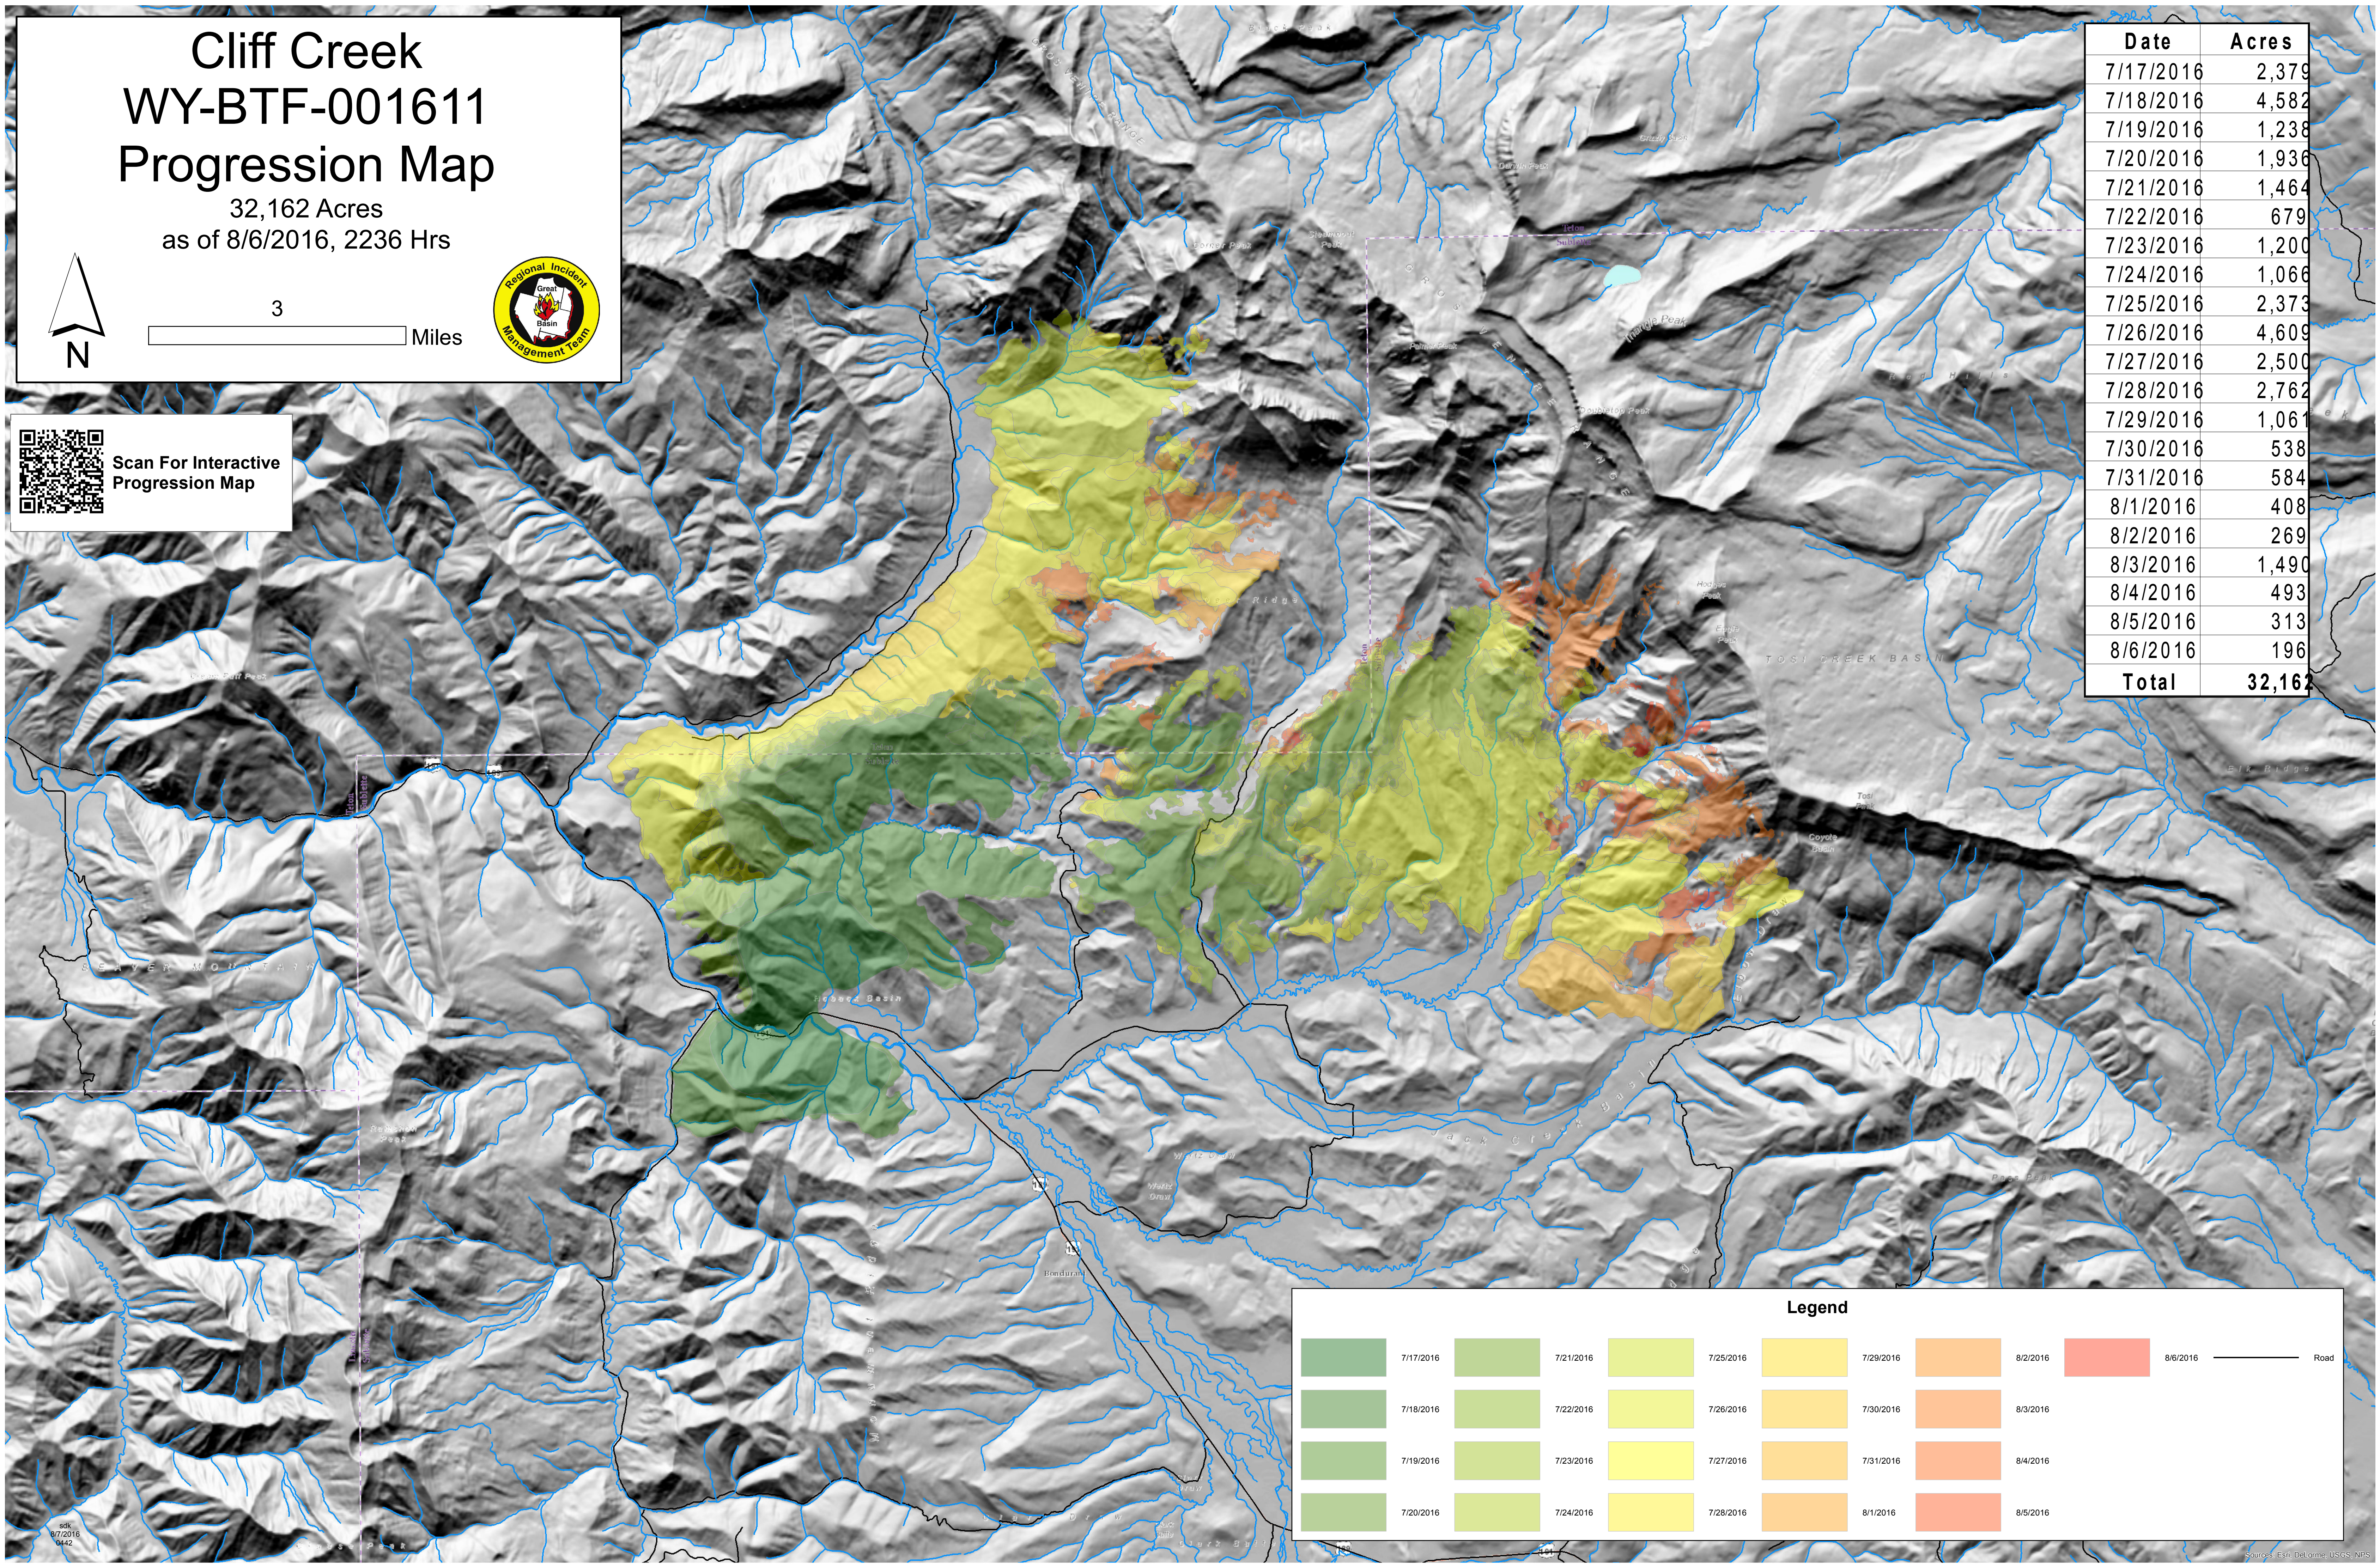

Cliff Creek WY-BTF-001611 Progression Map

32,162 Acres
as of 8/6/2016, 2236 Hrs

3 Miles

Scan For Interactive
Progression Map

Date	Acres
7/17/2016	2,379
7/18/2016	4,582
7/19/2016	1,238
7/20/2016	1,936
7/21/2016	1,464
7/22/2016	679
7/23/2016	1,200
7/24/2016	1,066
7/25/2016	2,373
7/26/2016	4,609
7/27/2016	2,500
7/28/2016	2,762
7/29/2016	1,061
7/30/2016	538
7/31/2016	584
8/1/2016	408
8/2/2016	269
8/3/2016	1,490
8/4/2016	493
8/5/2016	313
8/6/2016	196
Total	32,162

Legend													
	7/17/2016		7/21/2016		7/25/2016		7/29/2016		8/2/2016		8/6/2016		Road
	7/18/2016		7/22/2016		7/26/2016		7/30/2016		8/3/2016				
	7/19/2016		7/23/2016		7/27/2016		7/31/2016		8/4/2016				
	7/20/2016		7/24/2016		7/28/2016		8/1/2016		8/5/2016				