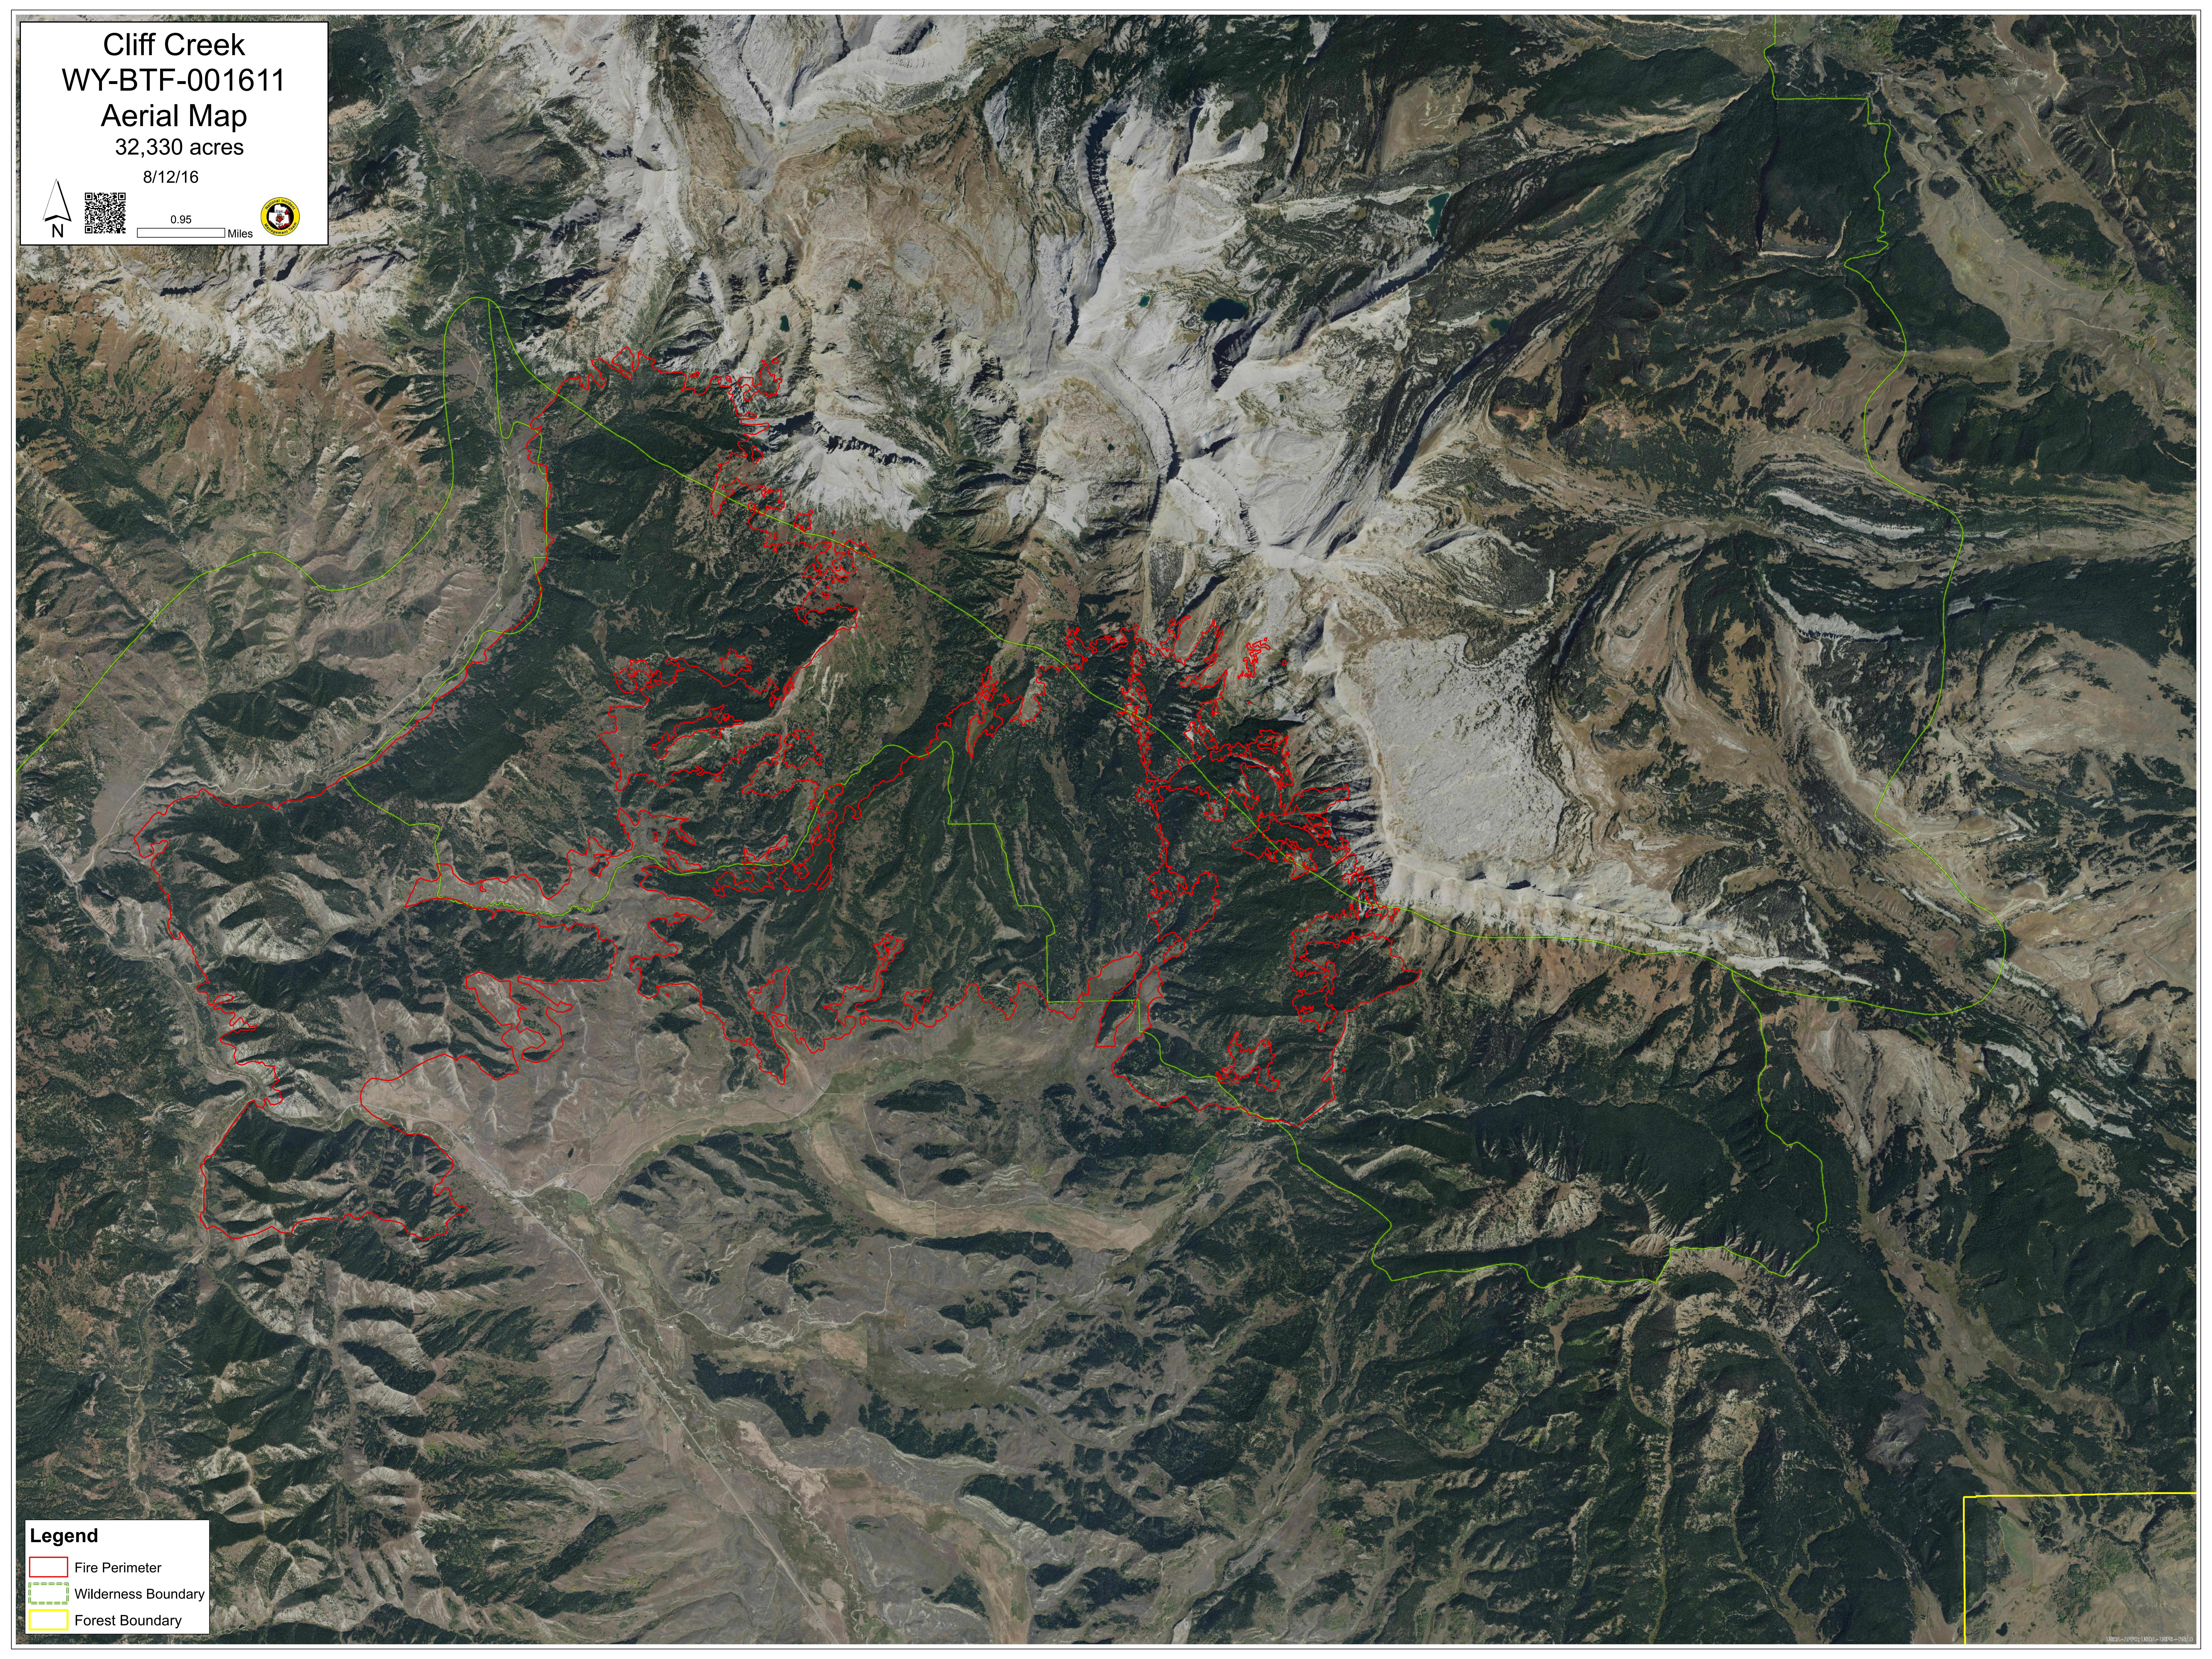

Cliff Creek
WY-BTF-001611

Aerial Map

32,330 acres

8/12/16

0.95 Miles

Legend

- Fire Perimeter
- Wilderness Boundary
- Forest Boundary