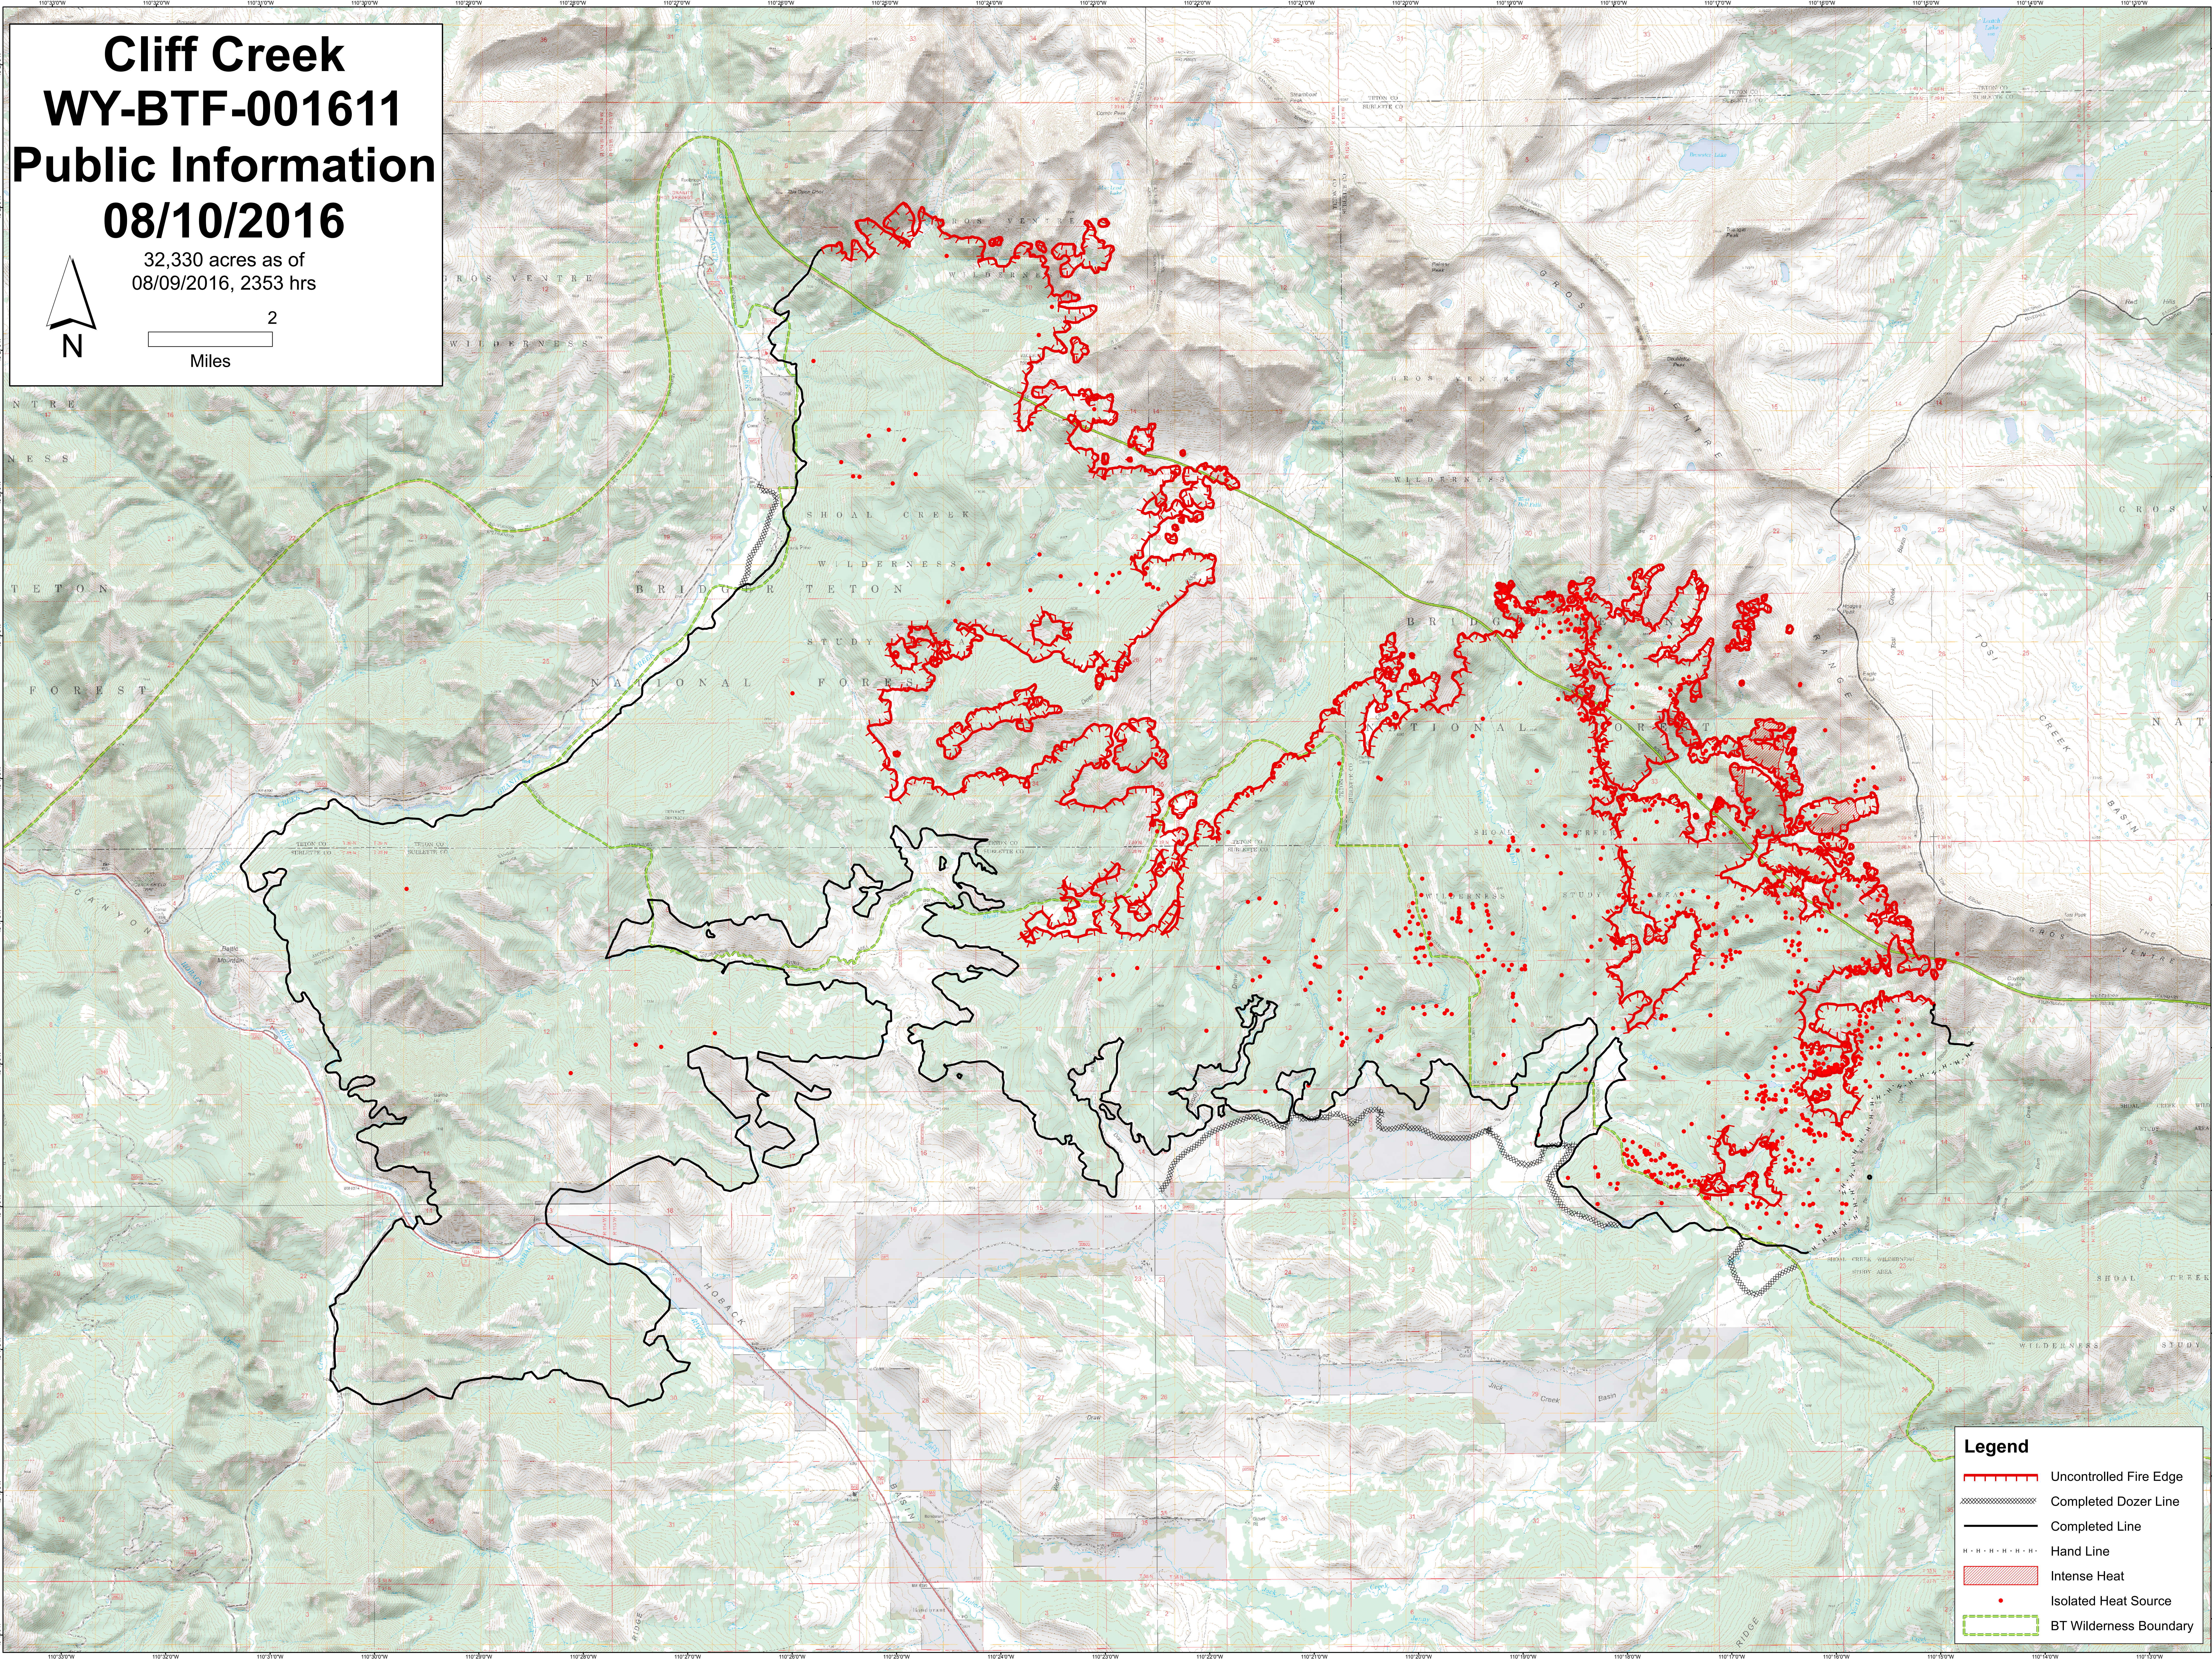

Cliff Creek WY-BTF-001611 Public Information 08/10/2016

32,330 acres as of
08/09/2016, 2353 hrs

Legend

- Uncontrolled Fire Edge
- Completed Dozer Line
- Completed Line
- Hand Line
- Intense Heat
- Isolated Heat Source
- BT Wilderness Boundary