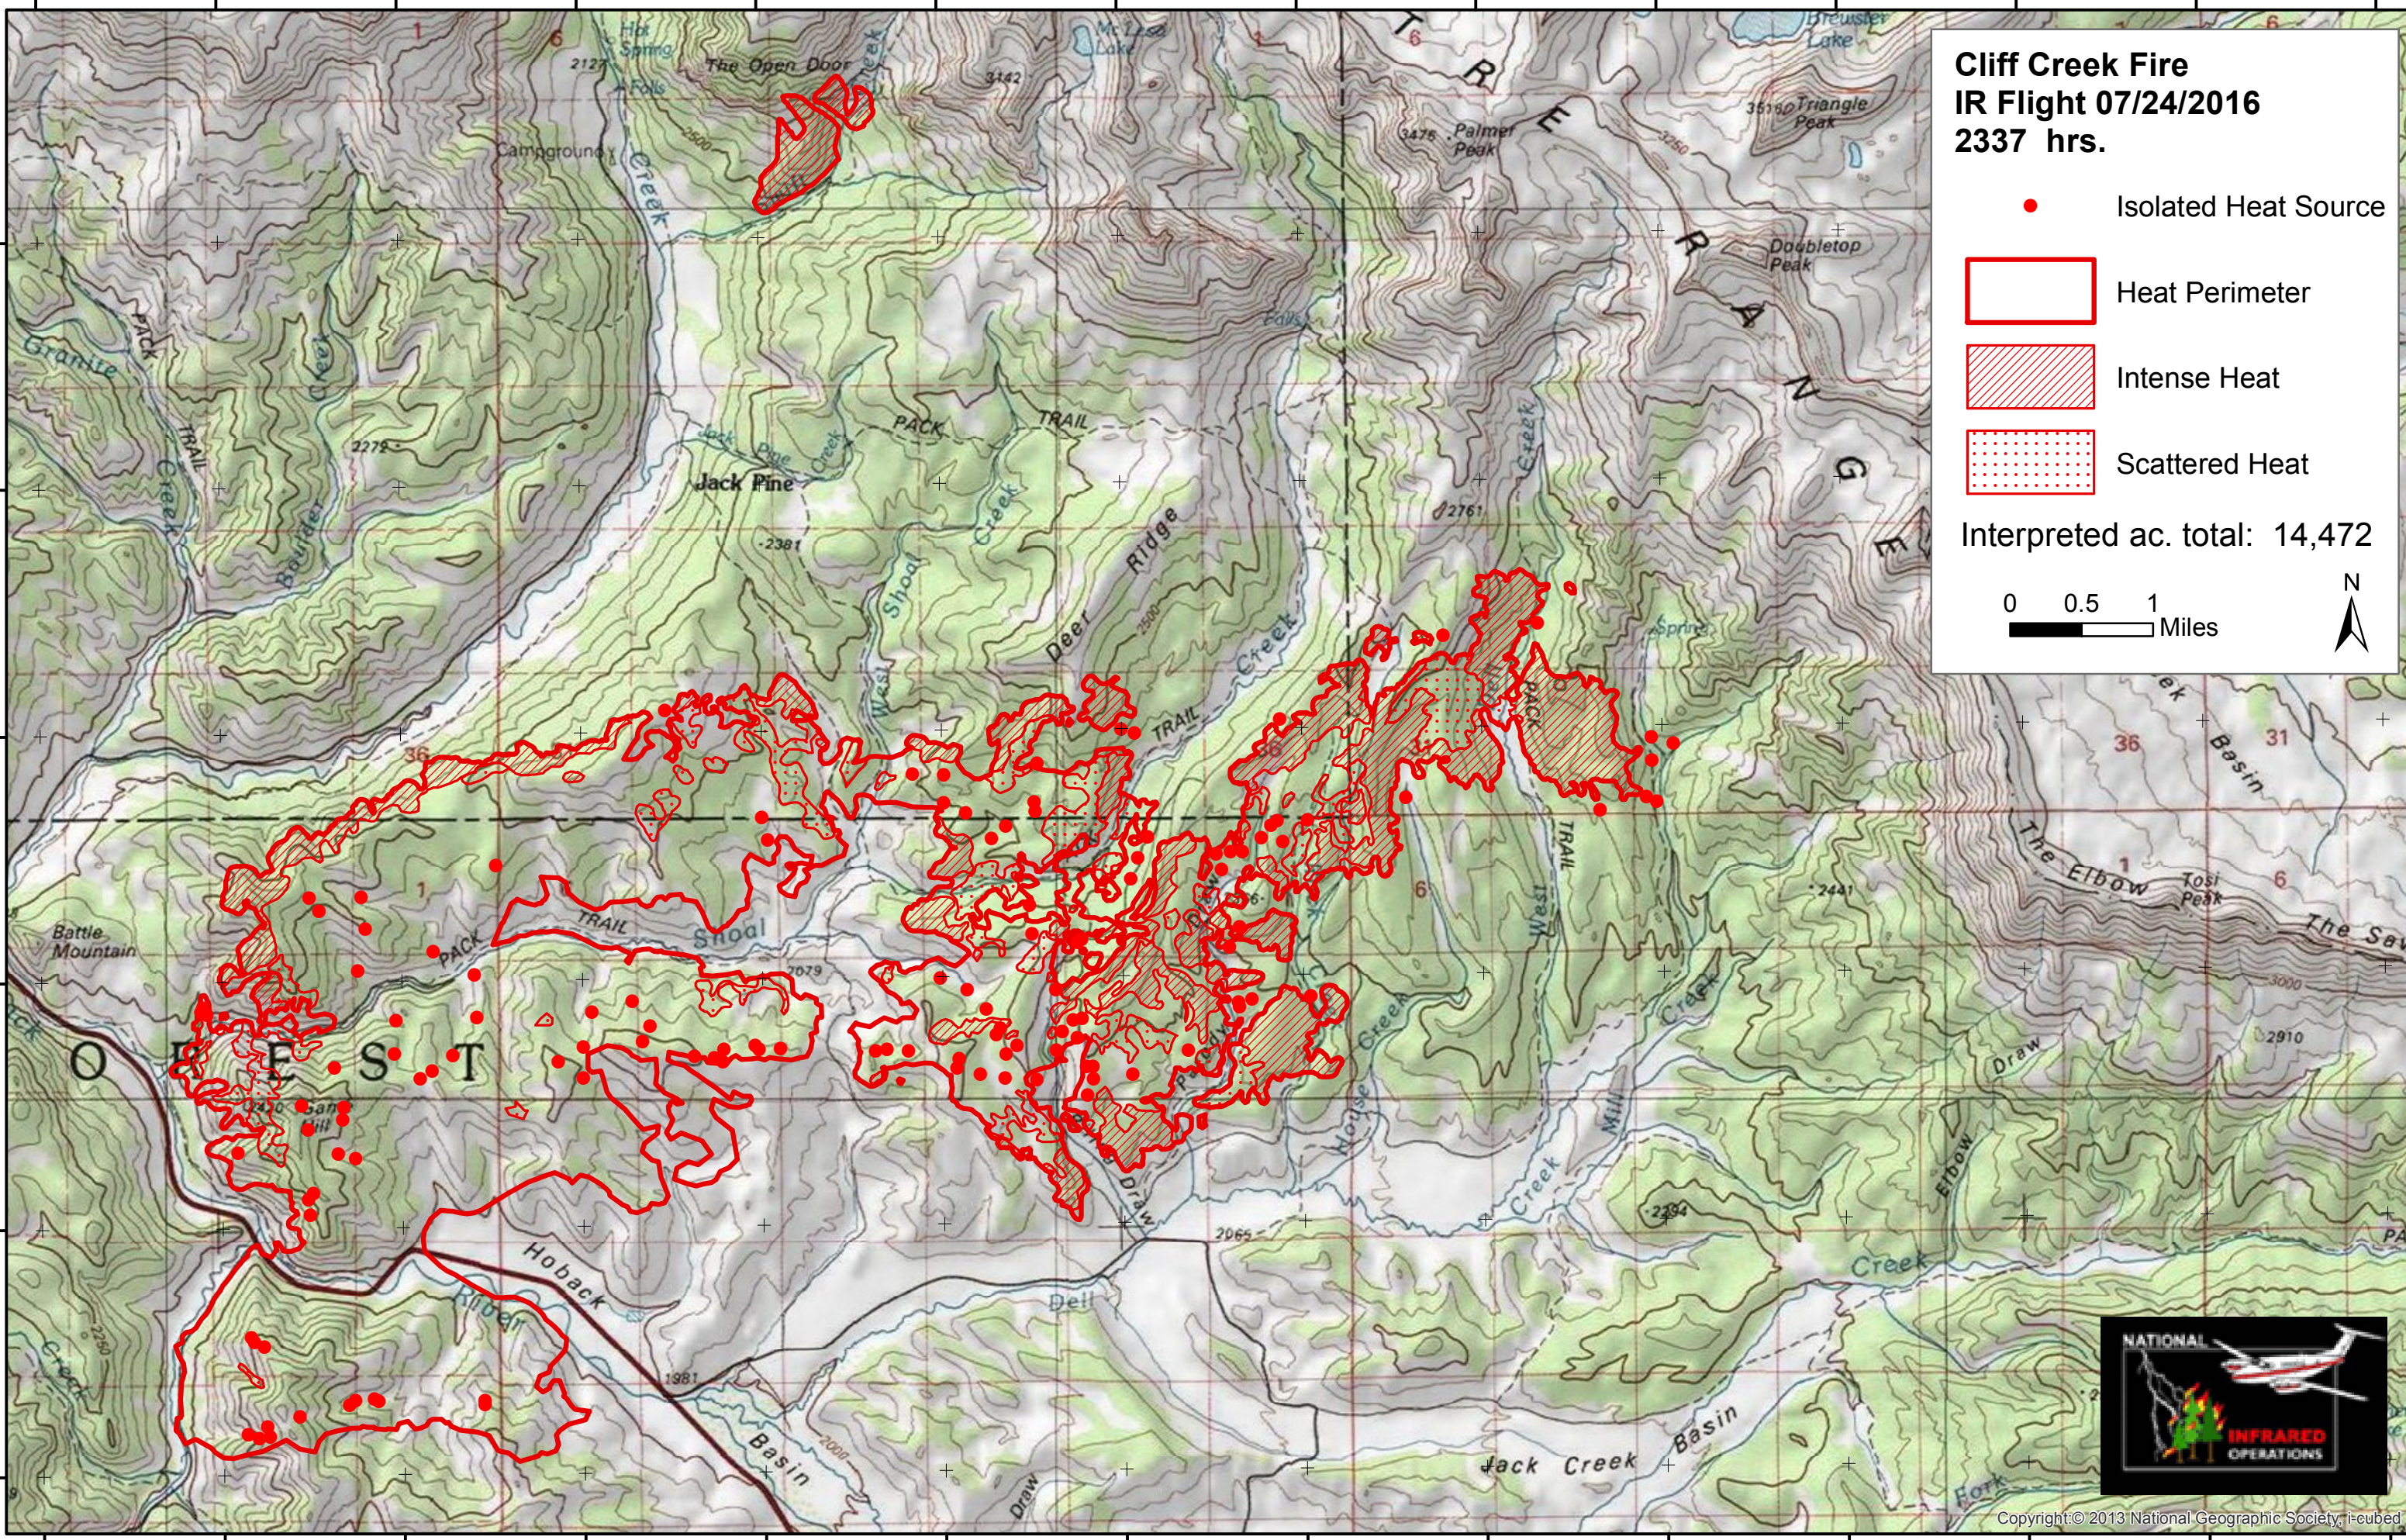

110°31'30"W 30' 110°28'30"W 110°27'0"W 110°25'30"W 110°24'0"W 110°22'30"W 110°21'0"W 110°19'30"W 110°18'0"W 110°16'30"W 15' 110°13'30"W 110°12'0"W

43°21'0"N  
43°19'30"N  
43°18'0"N  
43°16'30"N  
15'  
43°13'30"N

43°21'0"N  
43°19'30"N  
43°18'0"N  
43°16'30"N  
15'  
43°13'30"N

**Cliff Creek Fire  
IR Flight 07/24/2016  
2337 hrs.**

- Isolated Heat Source
- Heat Perimeter
- Intense Heat
- Scattered Heat

Interpreted ac. total: 14,472

0 0.5 1 Miles

N