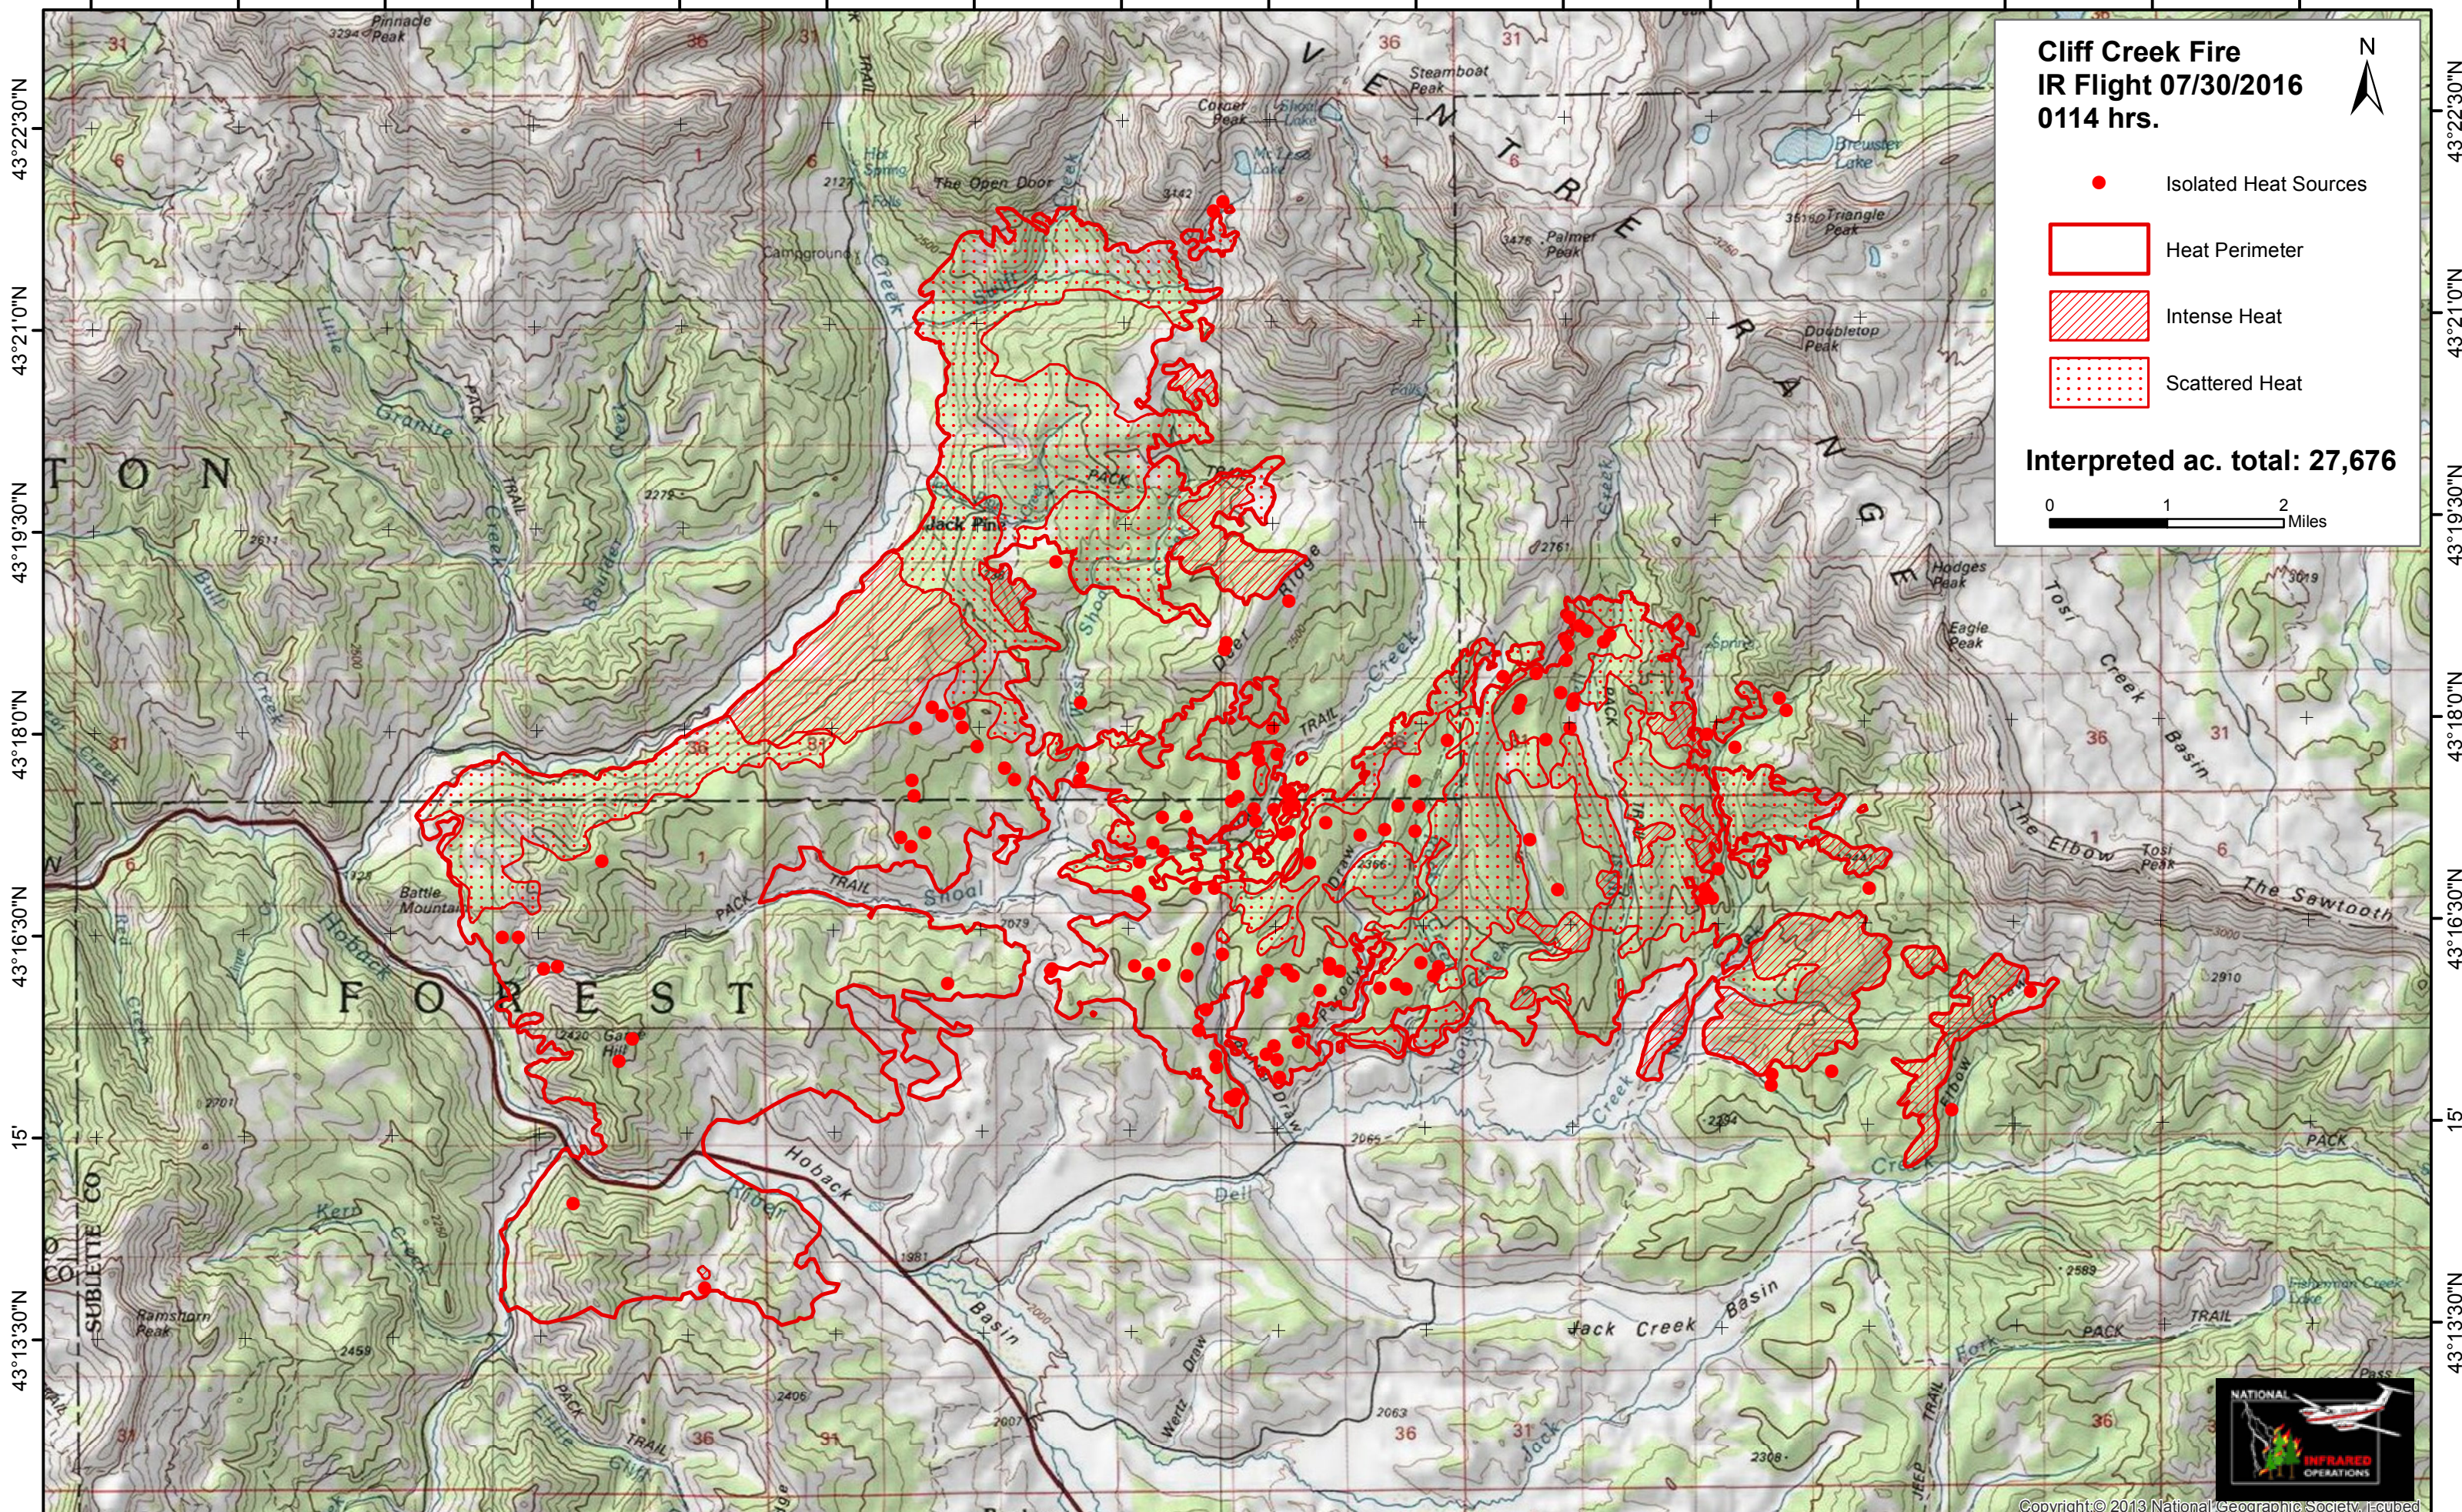

110°34'30"W 110°33'0"W 110°31'30"W 30' 110°28'30"W 110°27'0"W 110°25'30"W 110°24'0"W 110°22'30"W 110°21'0"W 110°19'30"W 110°18'0"W 110°16'30"W 15' 110°13'30"W 110°12'0"W

**Cliff Creek Fire**  
**IR Flight 07/30/2016**  
**0114 hrs.**

- Isolated Heat Sources
- Heat Perimeter
- Intense Heat
- Scattered Heat

**Interpreted ac. total: 27,676**

0 1 2 Miles

43°22'30"N  
43°21'0"N  
43°19'30"N  
43°18'0"N  
43°16'30"N  
15'  
43°13'30"N

43°22'30"N  
43°21'0"N  
43°19'30"N  
43°18'0"N  
43°16'30"N  
15'  
43°13'30"N