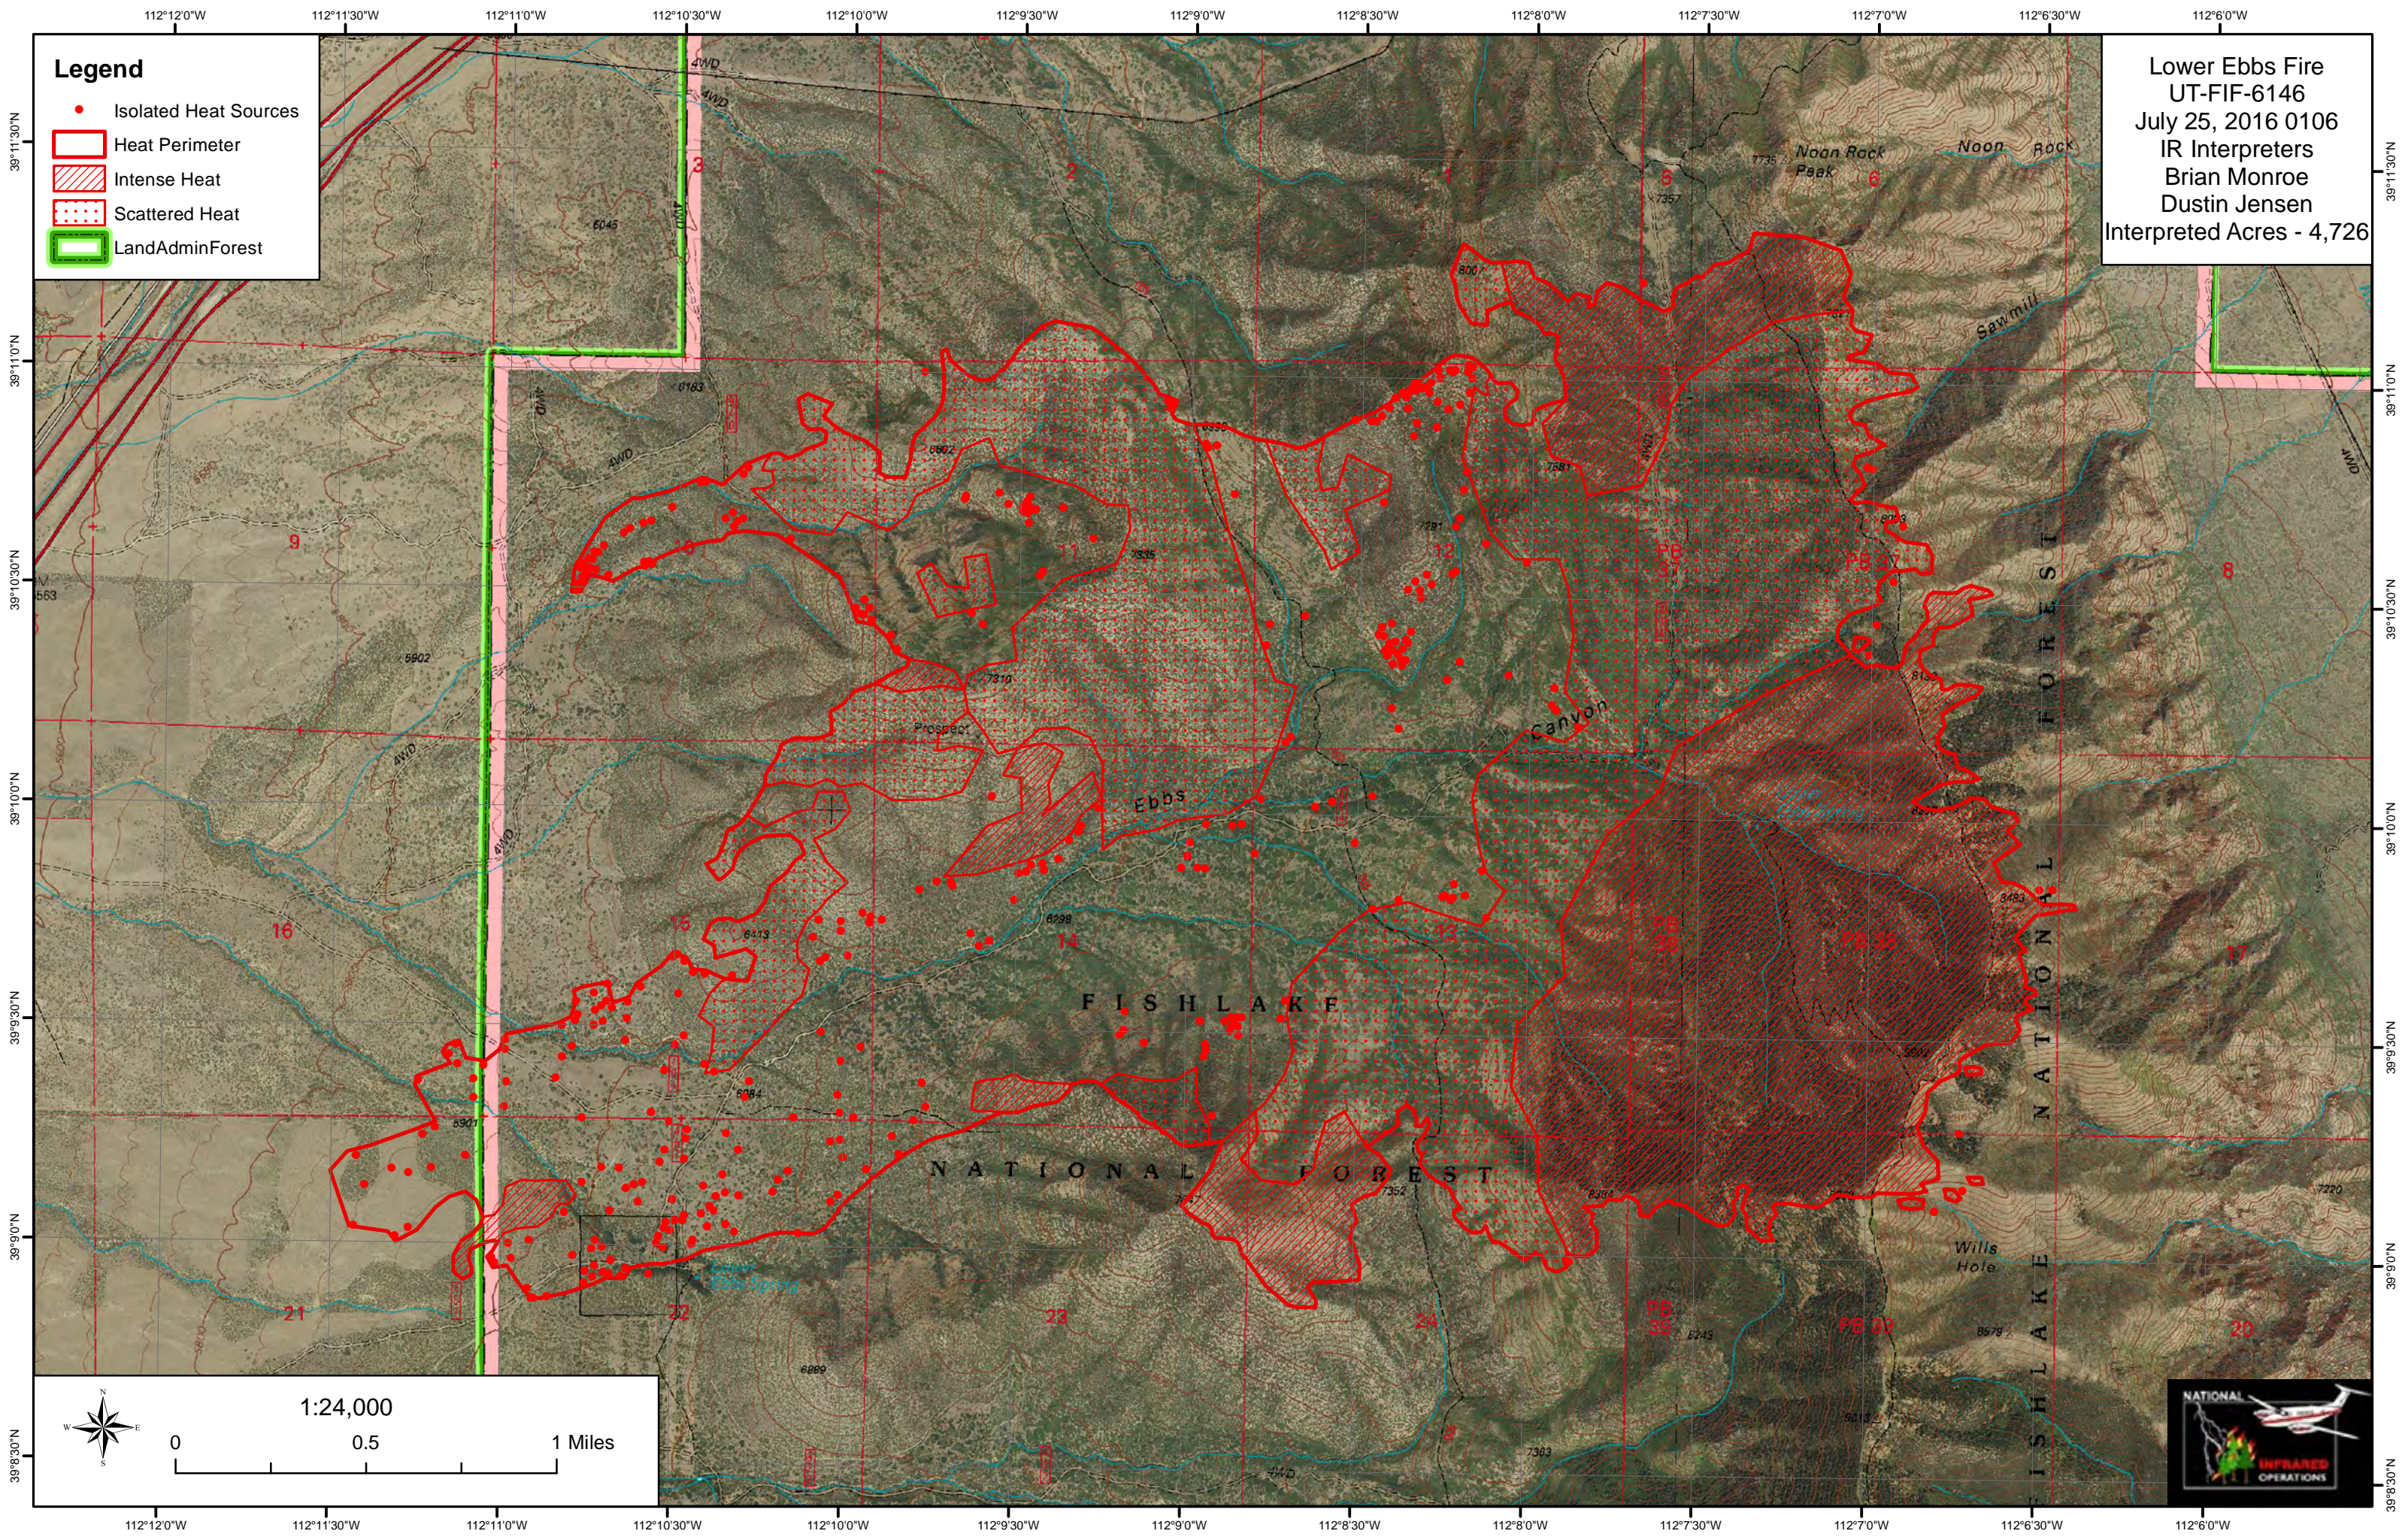

**Legend**

- Isolated Heat Sources
- ▭ Heat Perimeter
- ▨ Intense Heat
- ▤ Scattered Heat
- ▭ LandAdminForest

Lower Ebbs Fire  
 UT-FIF-6146  
 July 25, 2016 0106  
 IR Interpreters  
 Brian Monroe  
 Dustin Jensen  
 Interpreted Acres - 4,726

Scale: 1:24,000

0 0.5 1 Miles