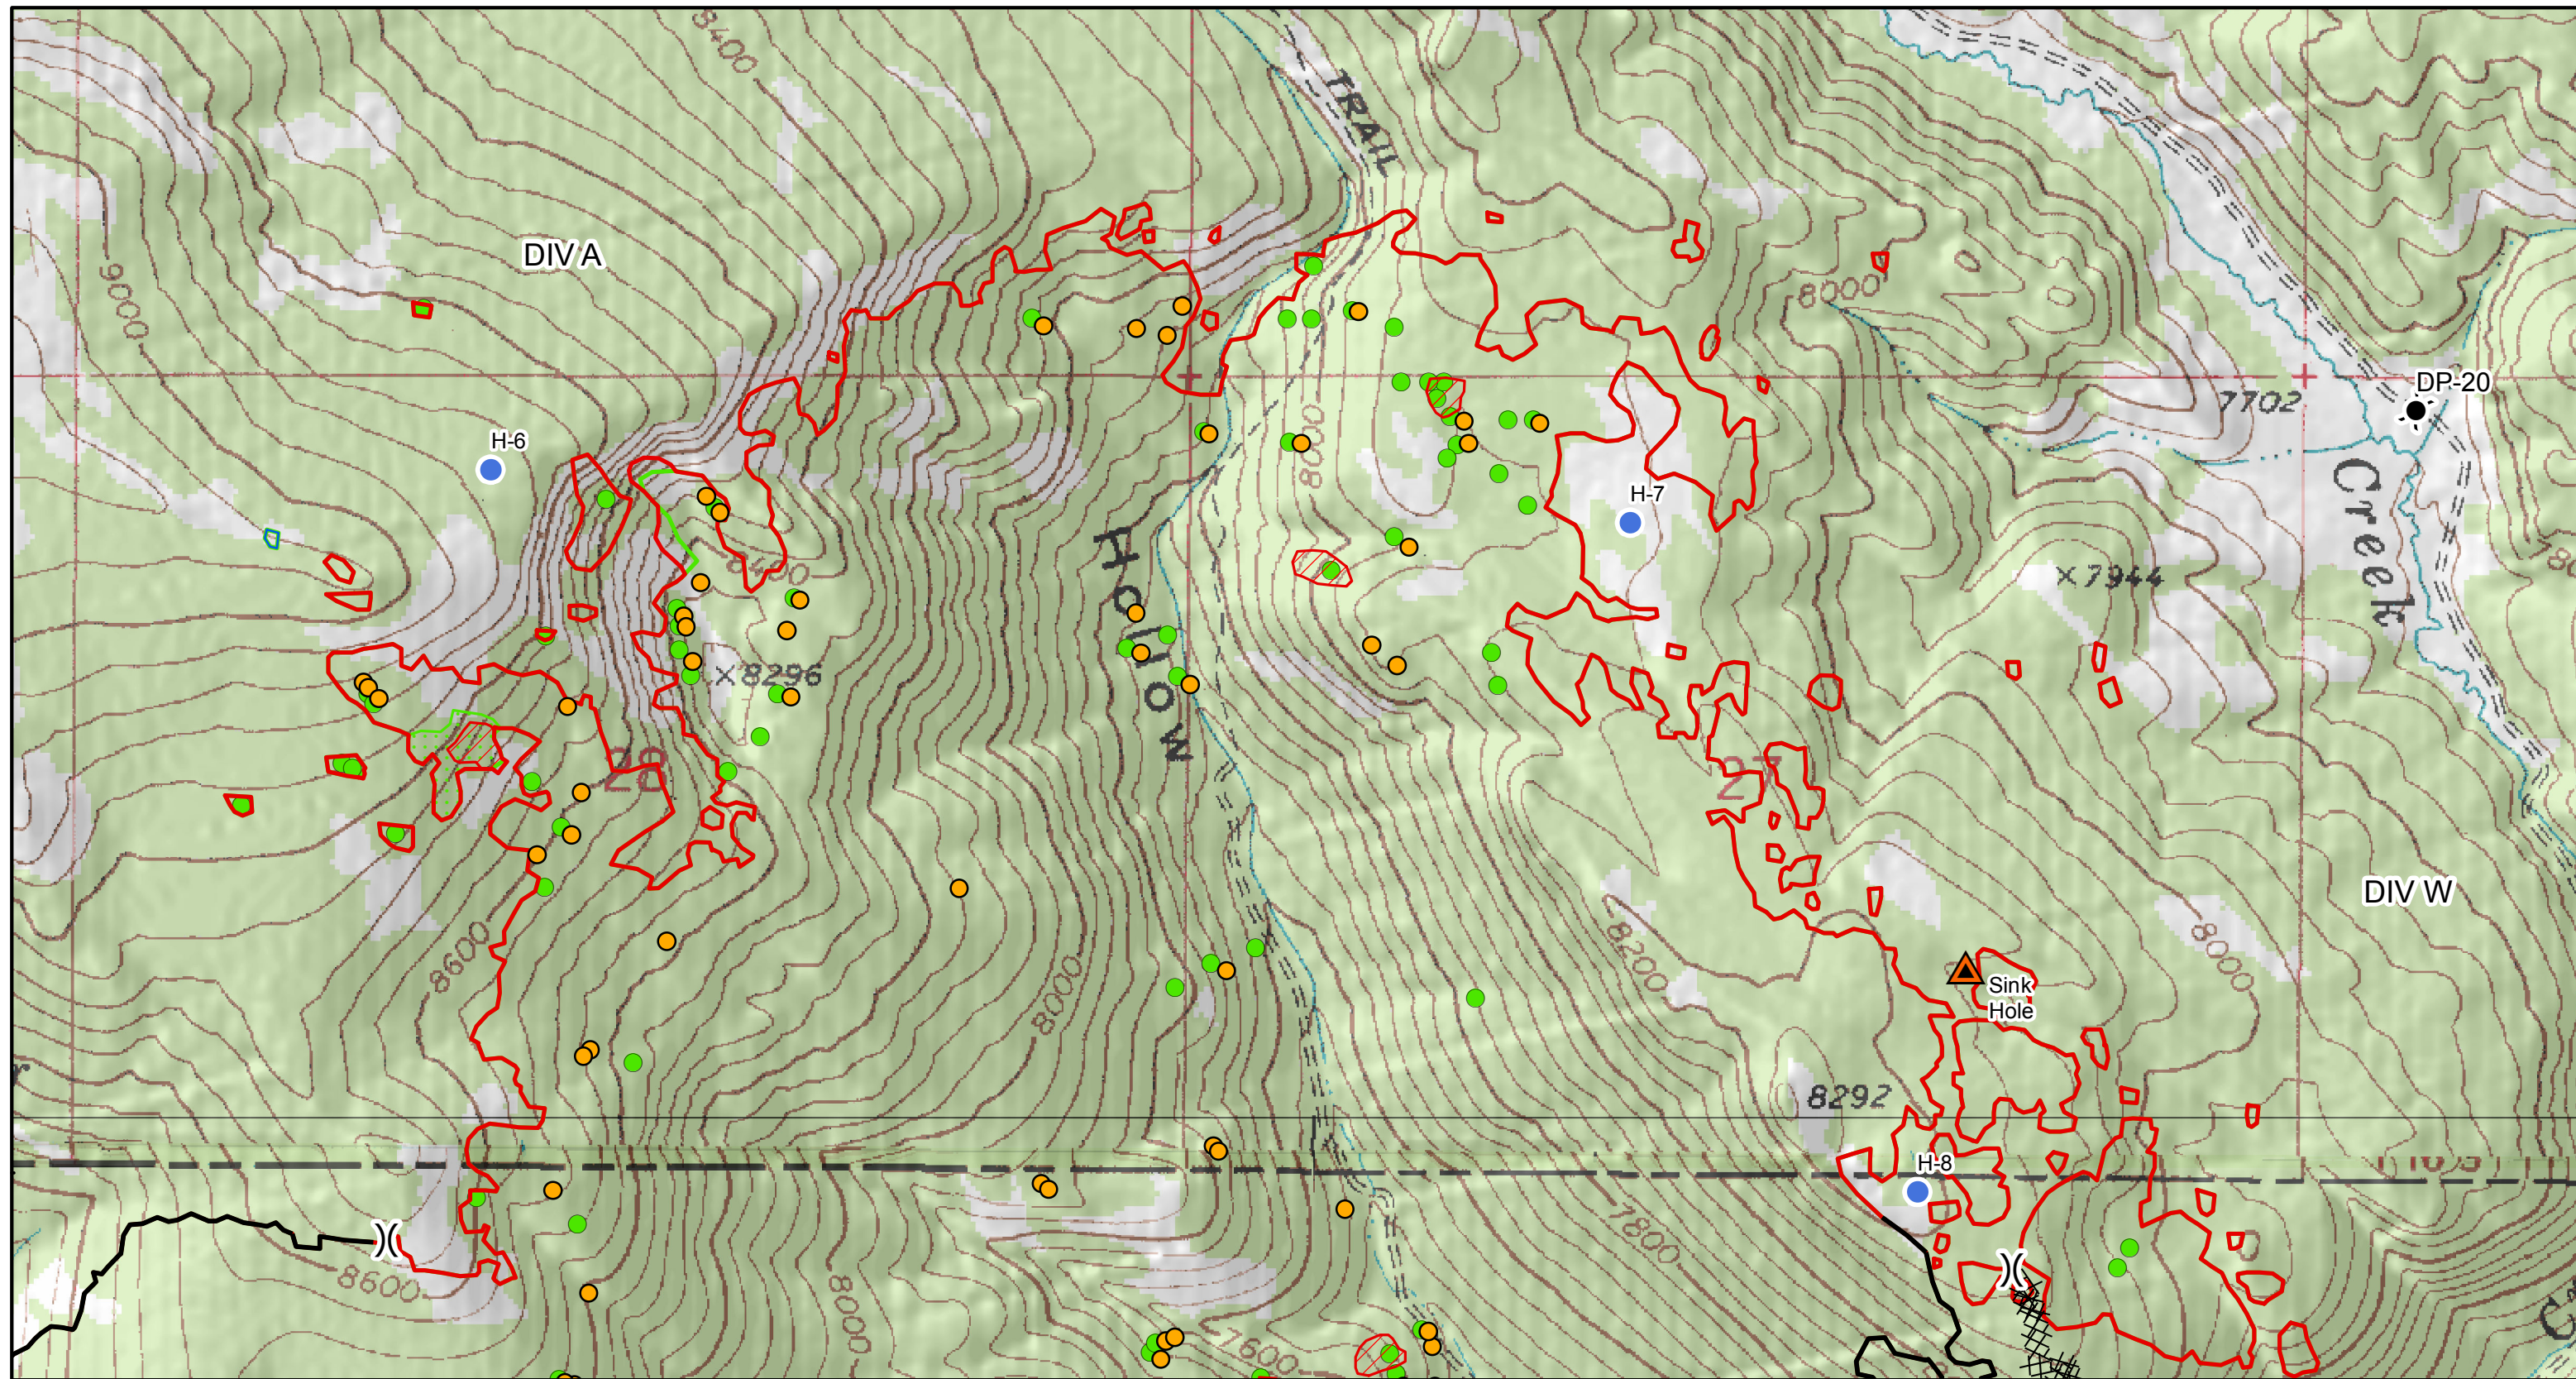

Peterson Hollow Fire - Divisions Alpha & Whiskey

Legend

09/01 Fire Perimeter	09/01 Scattered Heat	08/31 Intense Heat	08/31 Heat Source	Division	Helispot	Portable RAWs
09/01 Intense Heat	09/01 Heat Source	08/31 Scattered Heat	Contained Line	Drop Point	Repeater	Hazard
			Completed Dozer Line	Water Source	ICP	

UT-UWF-000694
P4KM5U
IR Data From 8/31/16, 1940