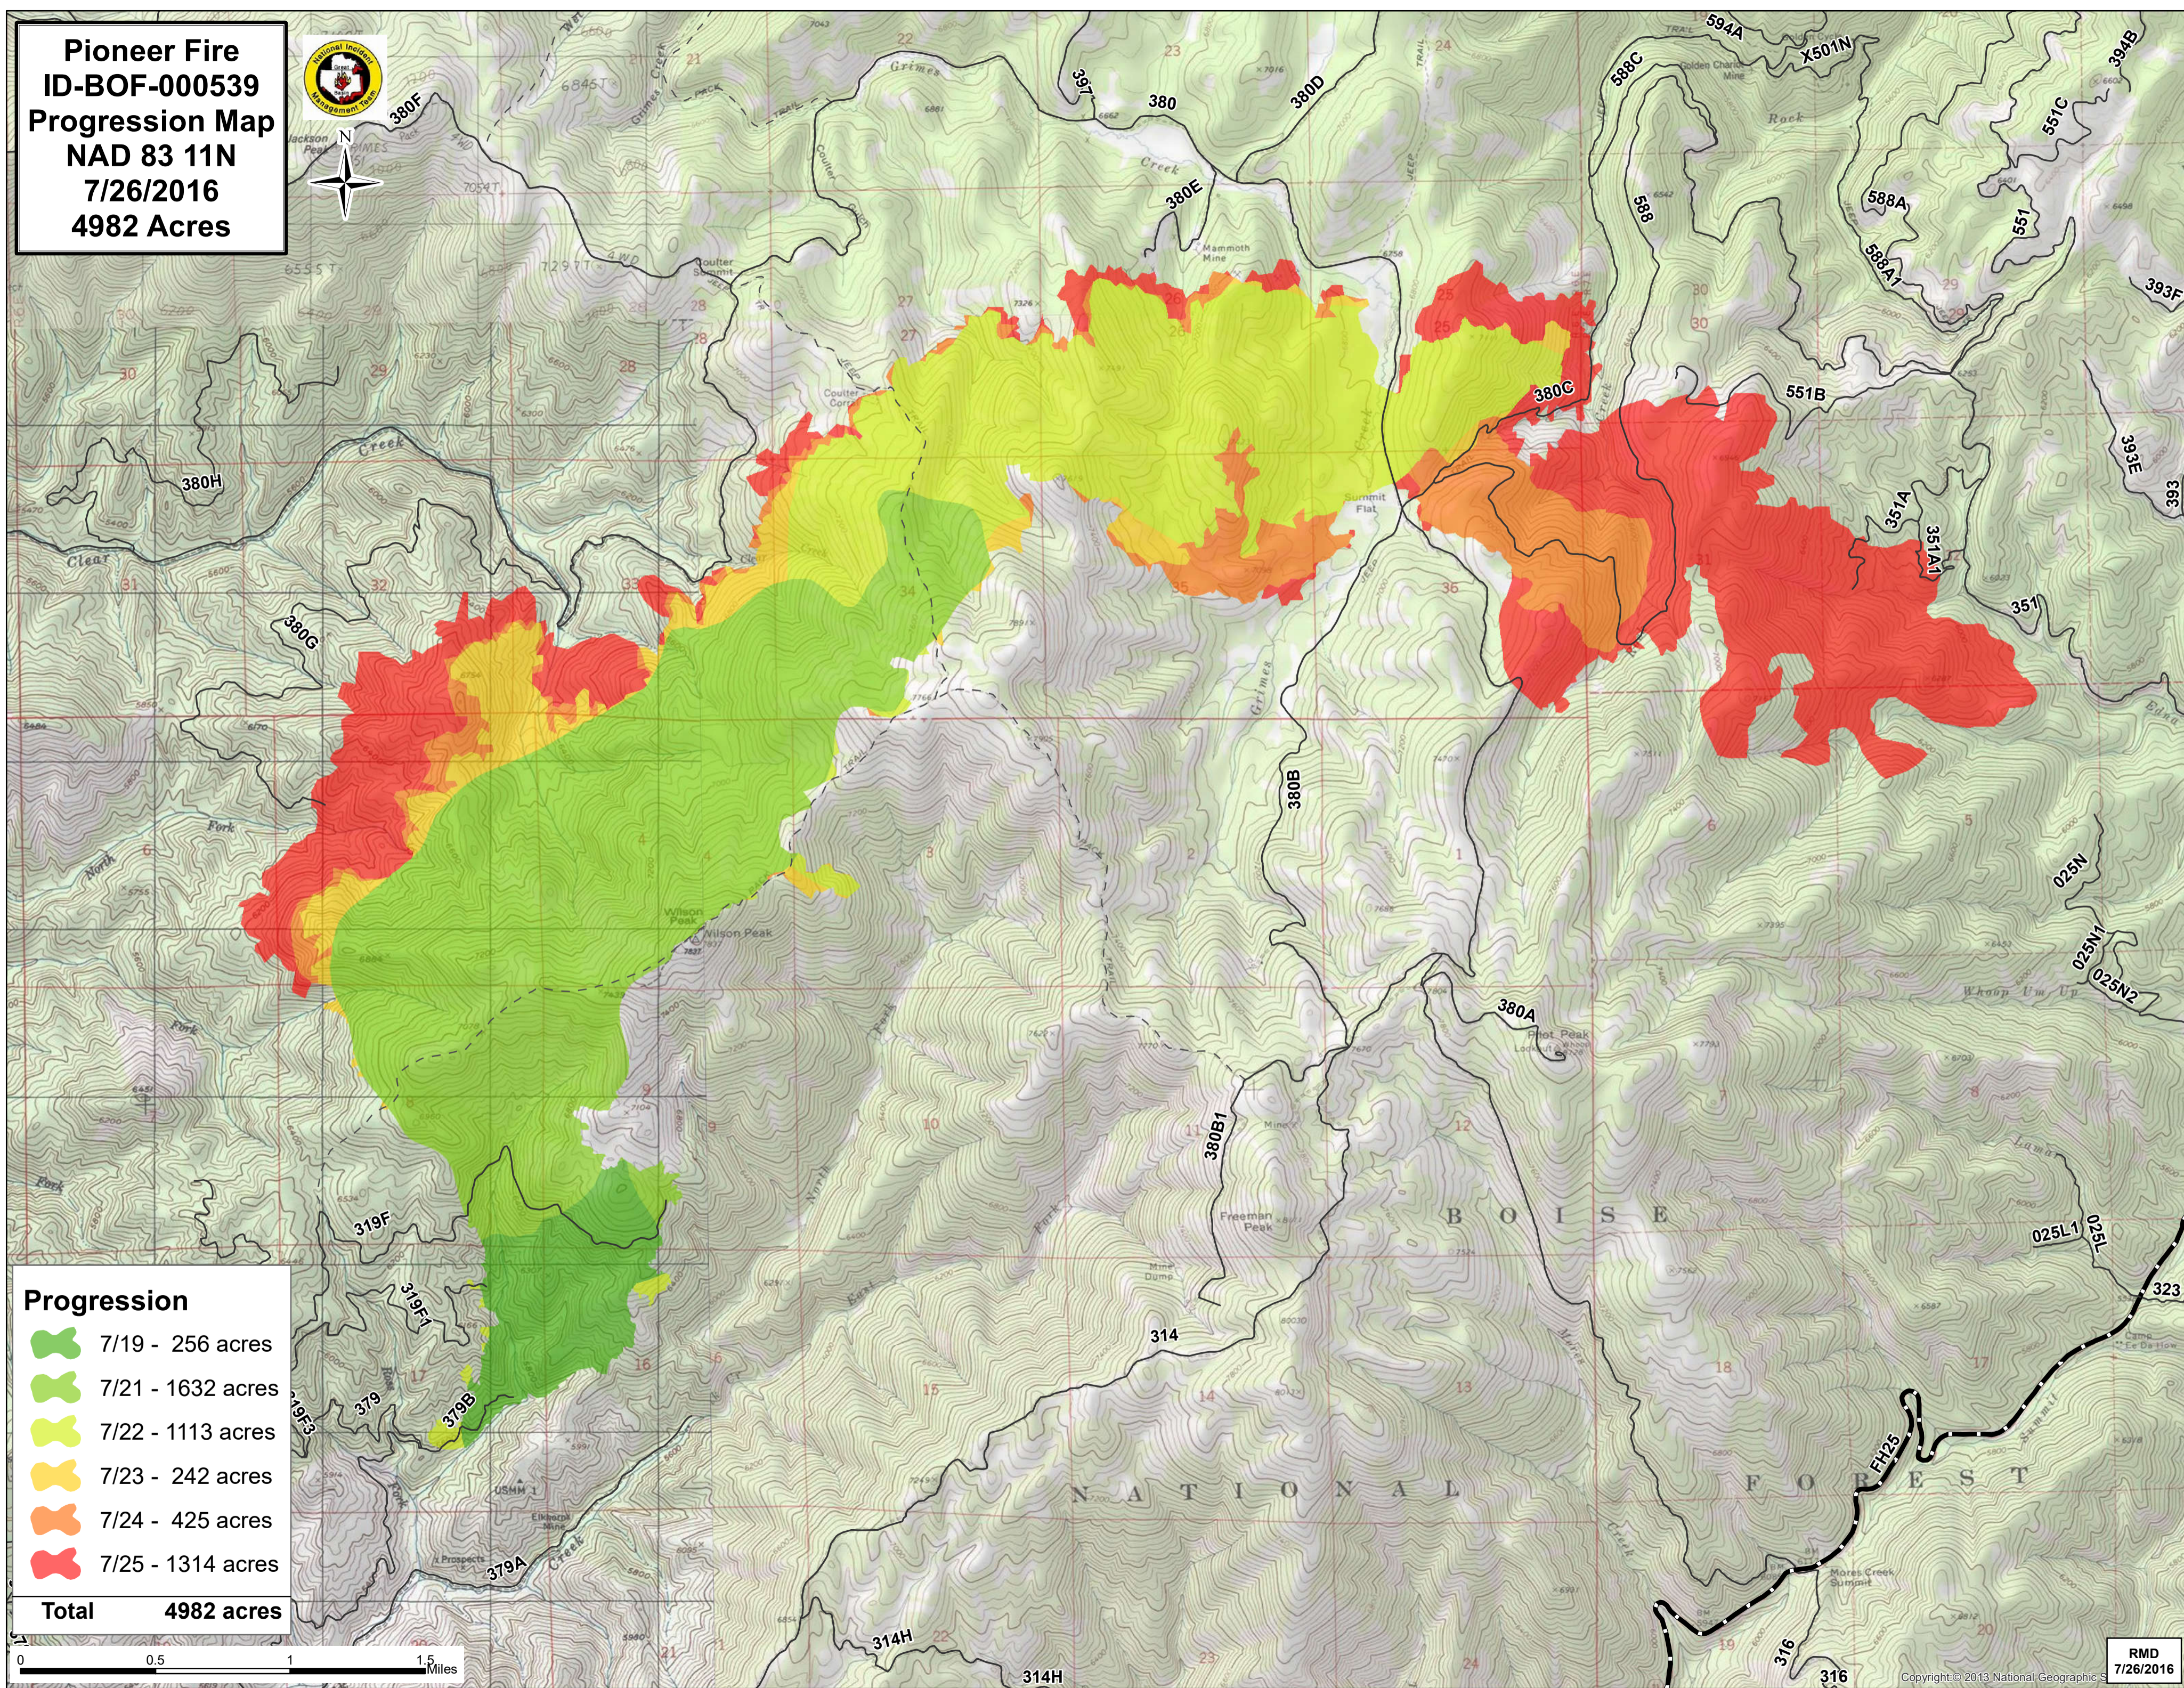

**Pioneer Fire
ID-BOF-000539
Progression Map
NAD 83 11N
7/26/2016
4982 Acres**

Progression	
	7/19 - 256 acres
	7/21 - 1632 acres
	7/22 - 1113 acres
	7/23 - 242 acres
	7/24 - 425 acres
	7/25 - 1314 acres
Total	4982 acres