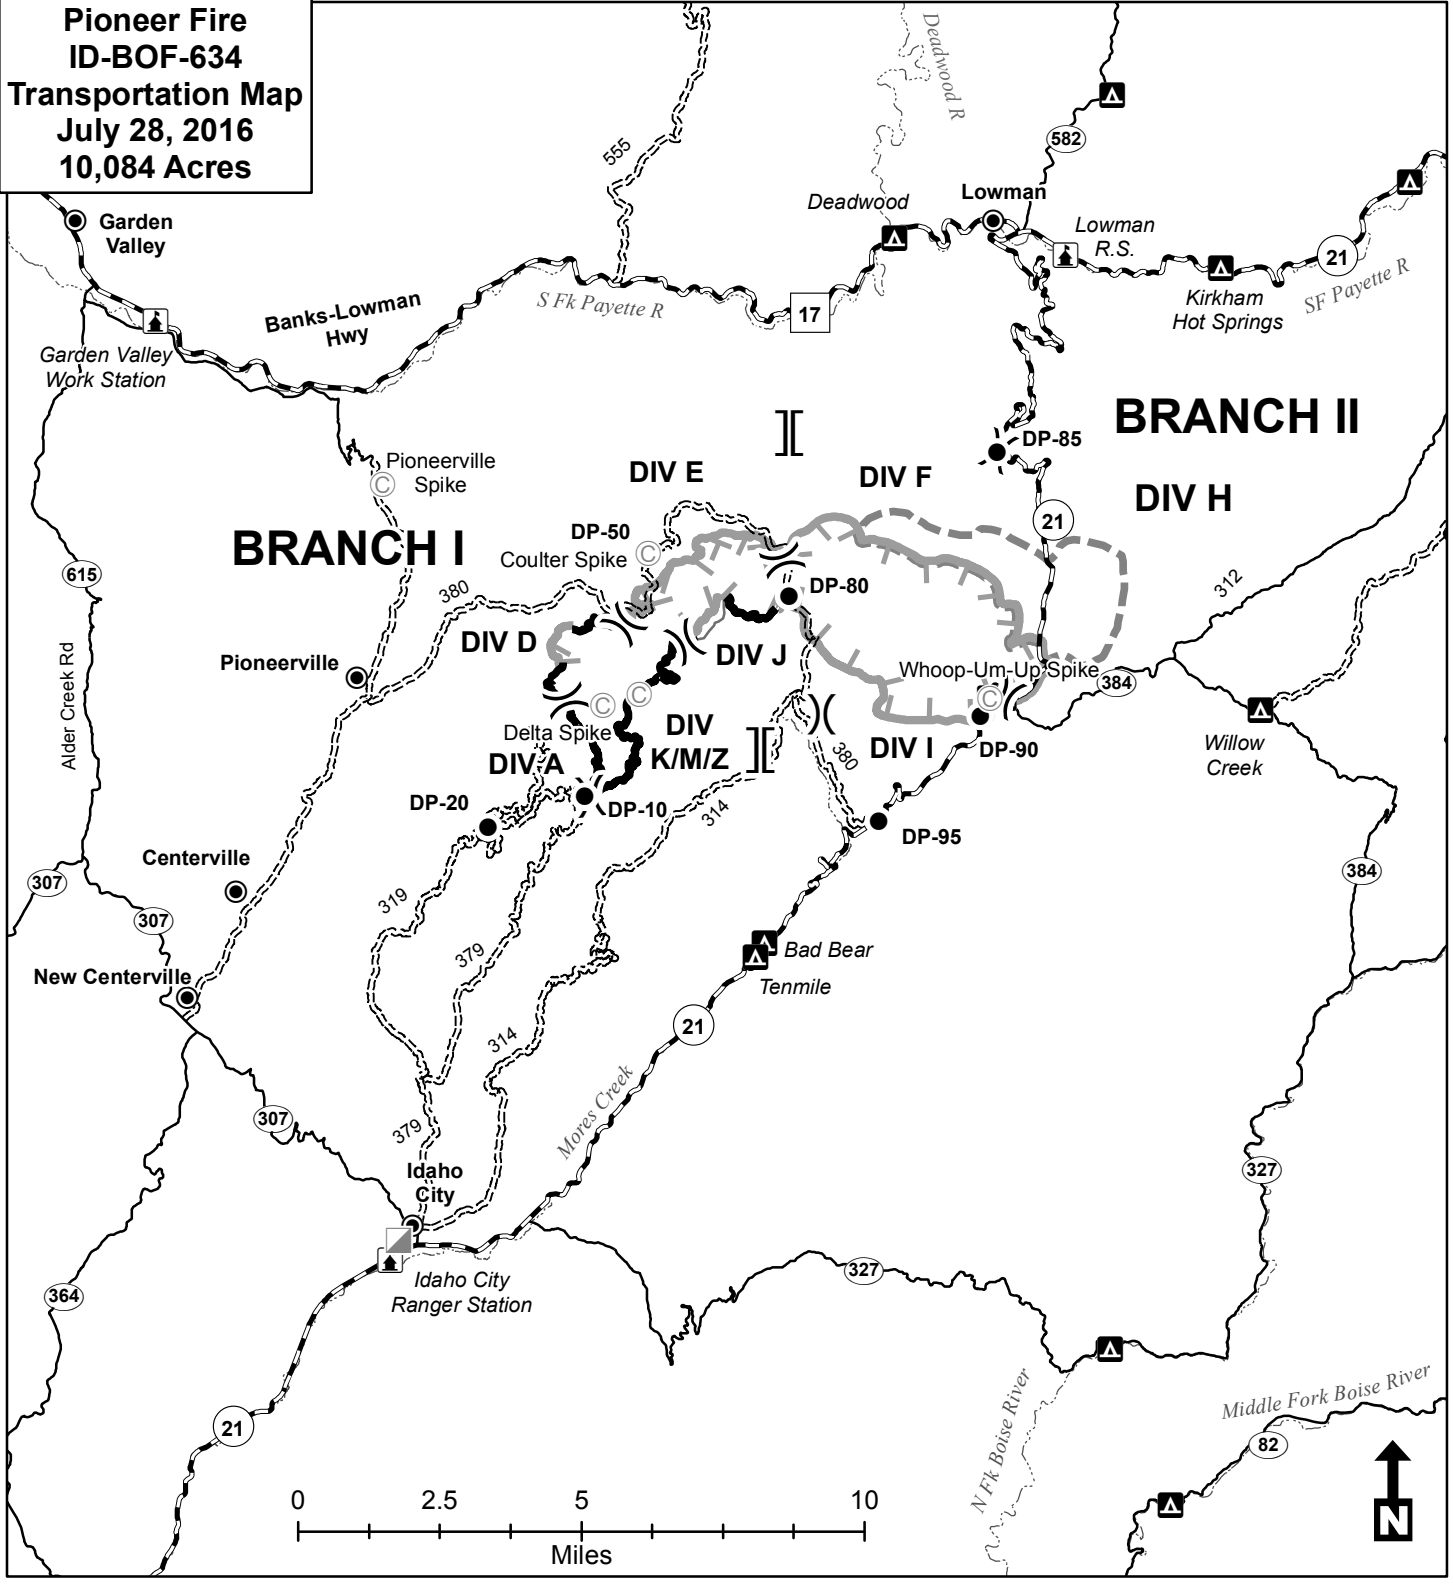

**Pioneer Fire
ID-BOF-634
Transportation Map
July 28, 2016
10,084 Acres**

- Drop Point
- ⊙ Camp
- ▣ ICP - Pioneer (Idaho City Airport)
- || Branch
-) Division
- ▲ Ranger Station
- ▲ Campground
- Town
- == Highway
- Road
- === High Clearance Road
- River
- ▬ Uncontrolled Fire Edge
- Completed Line
- ⊕ Confinement Line
- ▬ Intel 2100 Estimate