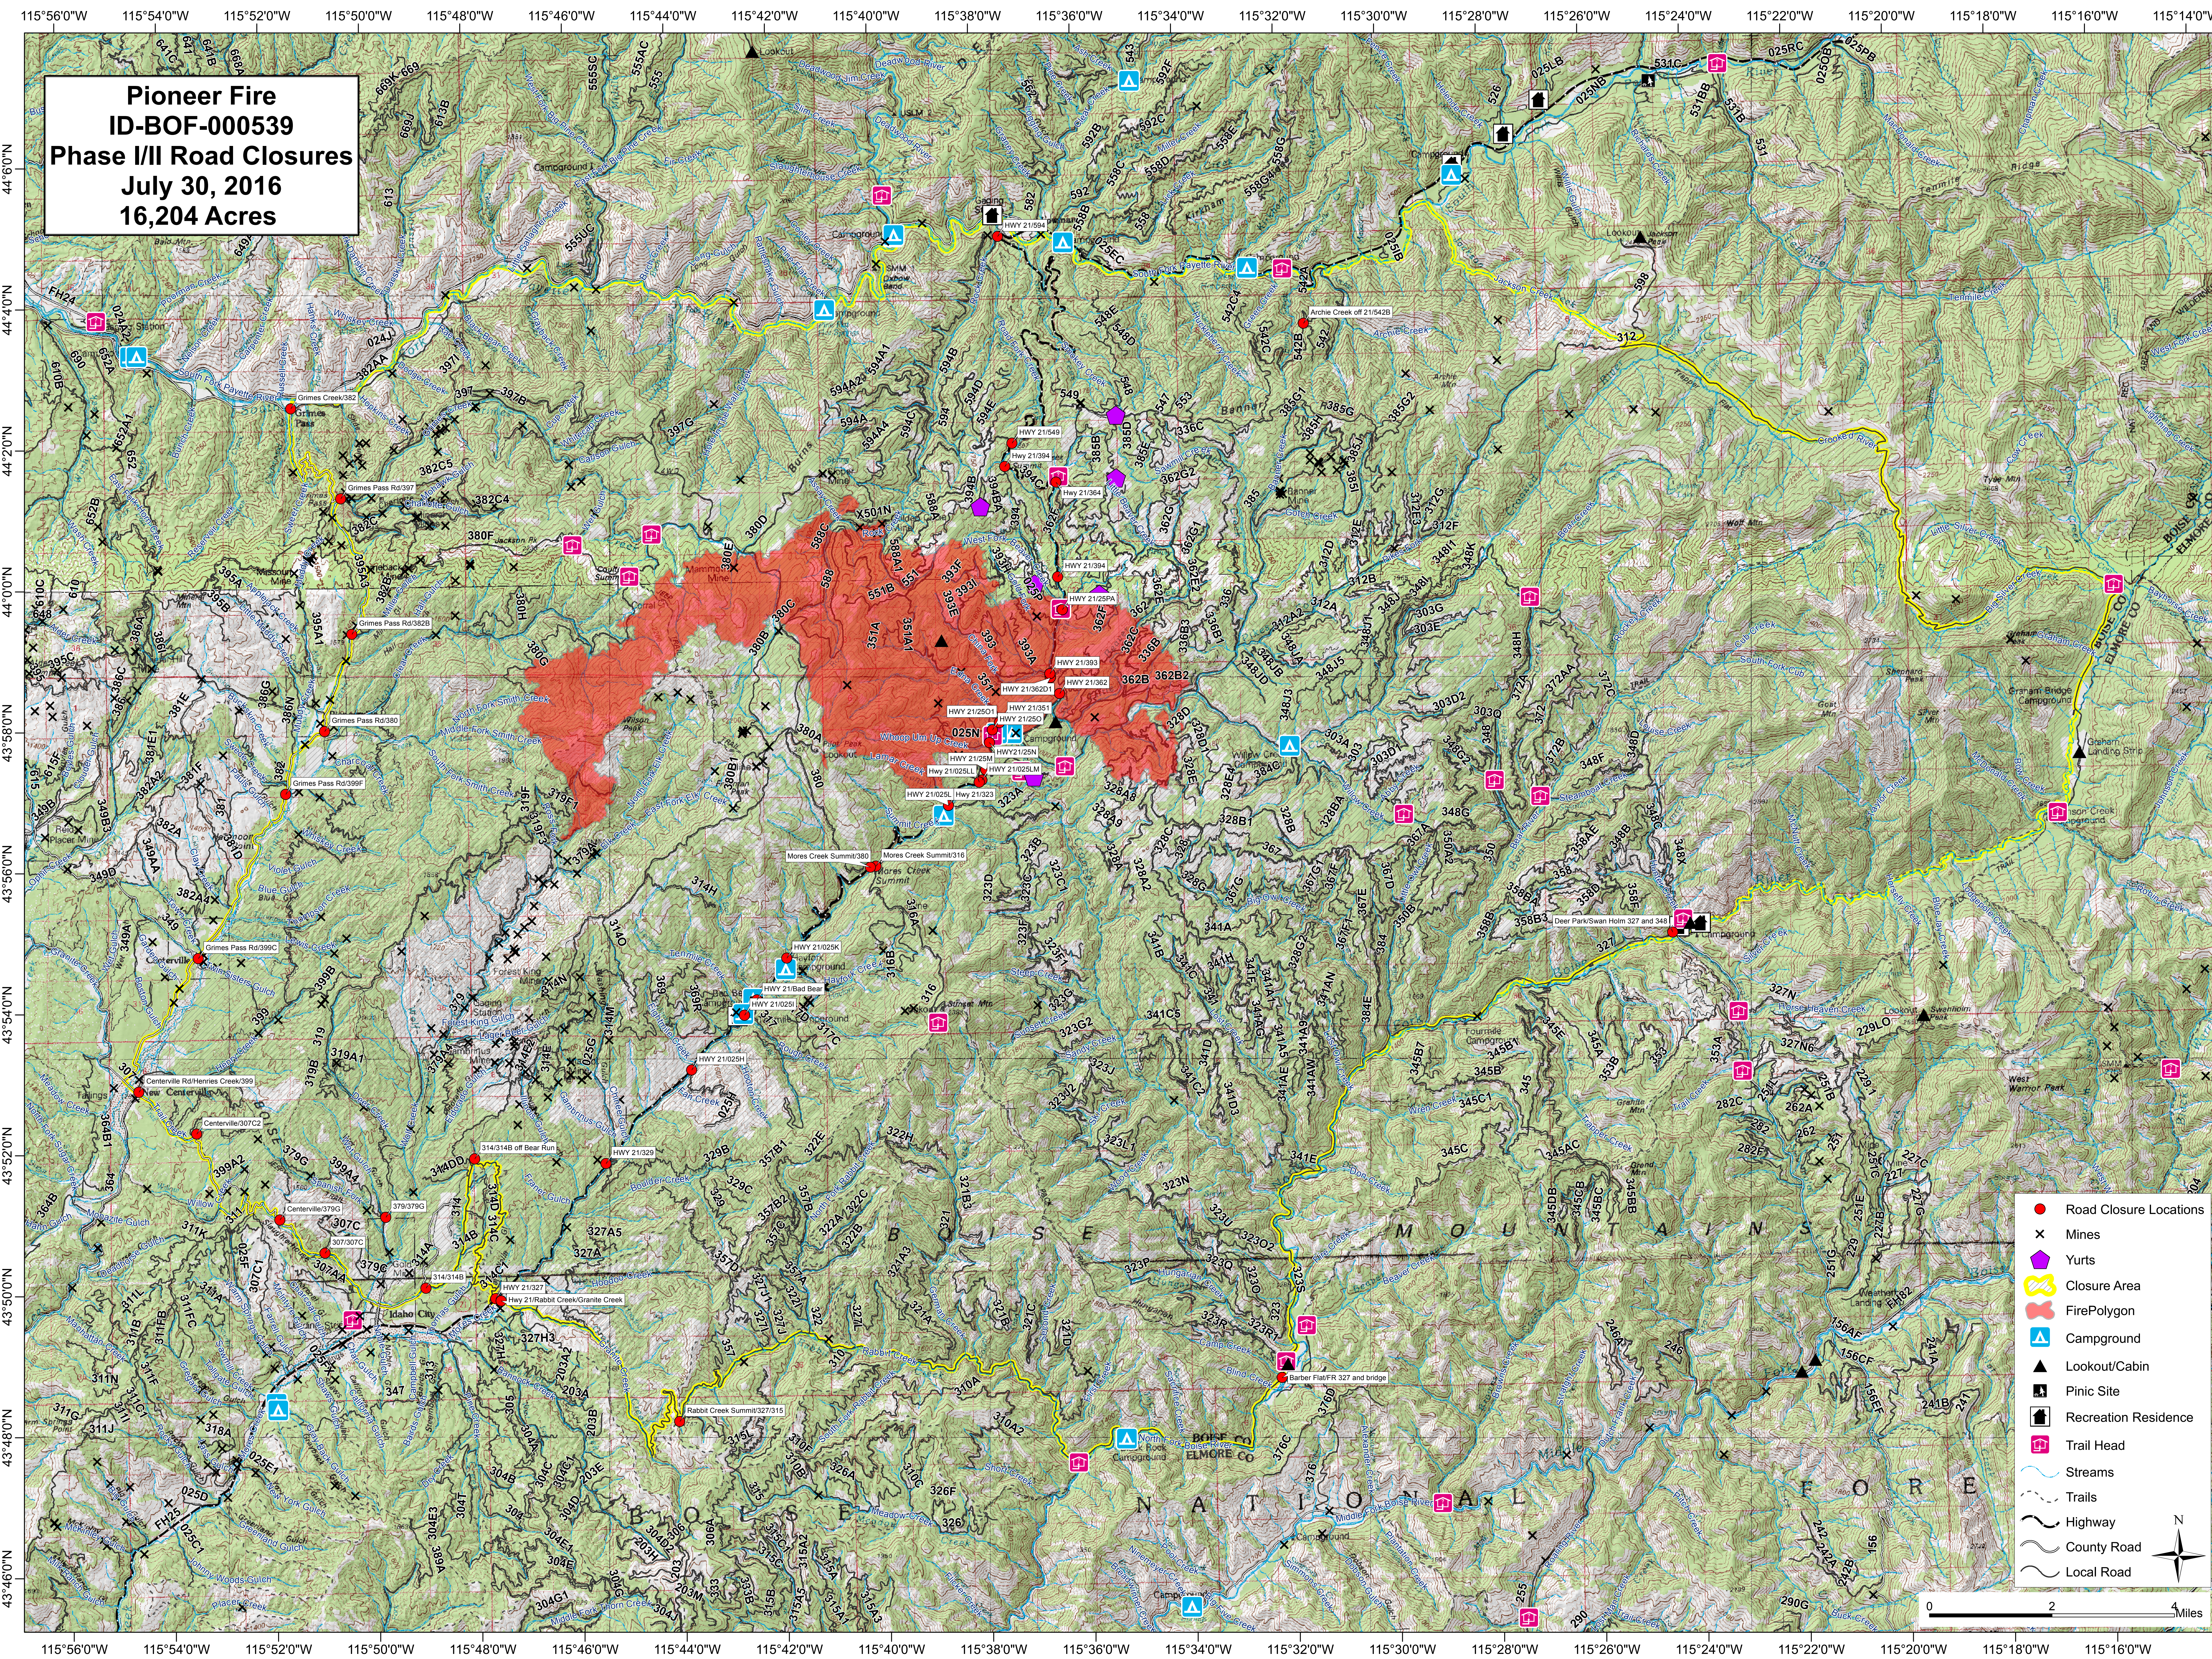

**Pioneer Fire  
ID-BOF-000539  
Phase I/II Road Closures  
July 30, 2016  
16,204 Acres**

- Road Closure Locations
- x Mines
- ◆ Yurts
- Closure Area
- FirePolygon
- ▲ Campground
- ▲ Lookout/Cabin
- Picnic Site
- Recreation Residence
- Trail Head
- Streams
- - - Trails
- Highway
- County Road
- Local Road