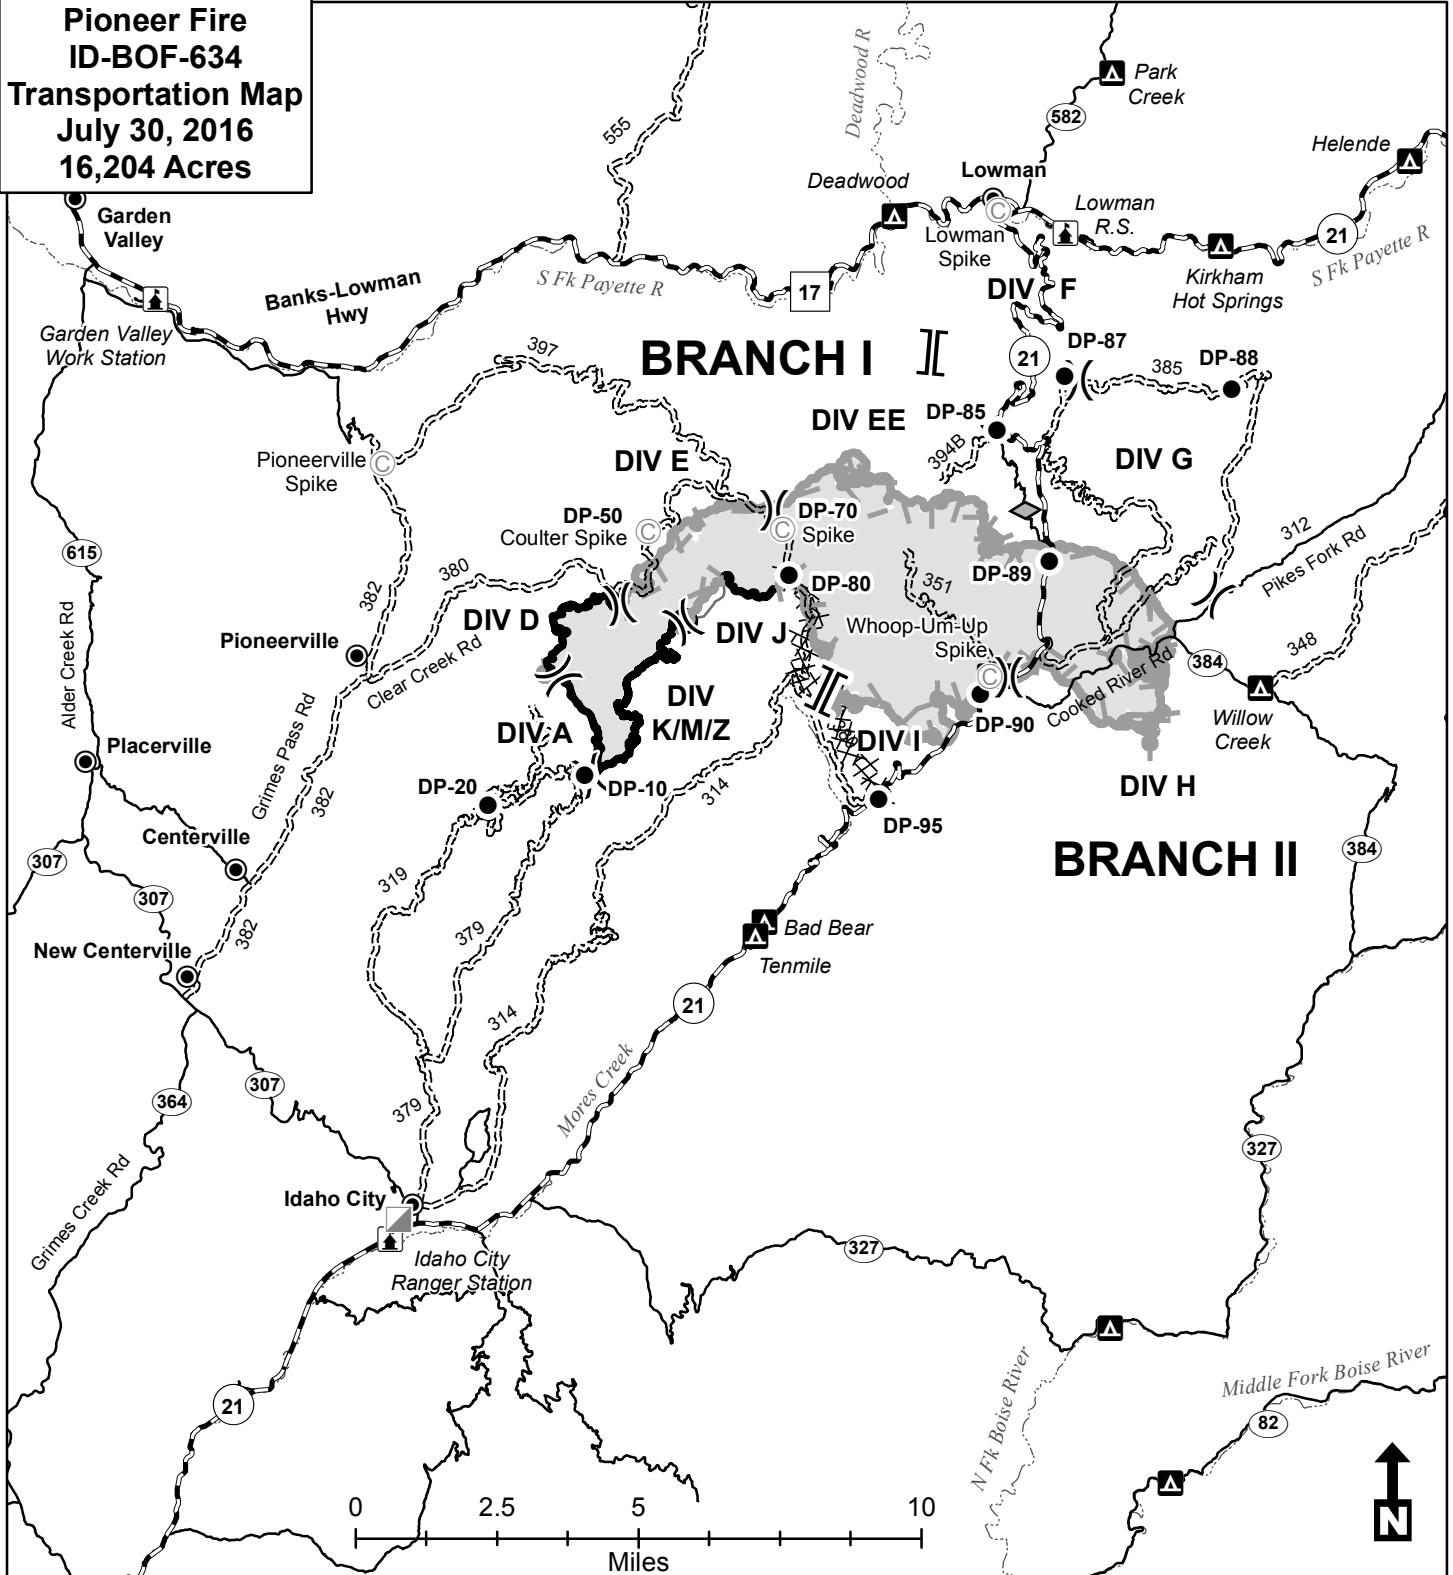

**Pioneer Fire
ID-BOF-634
Transportation Map
July 30, 2016
16,204 Acres**

- Drop Point
- Camp
- ▣ ICP - Pioneer (Idaho City Airport)
- || Branch
-) Division
- ▲ Ranger Station
- ▲ Campground
- Town
- Highway
- All Vehicle Roads
- === High Clearance Roads
- River
- ▬ Uncontrolled Fire Edge
- Completed Line
- XXXXX Completed Dozer Line
- ⊕ Confinement Line
- ◆ Constructed Fuel Break