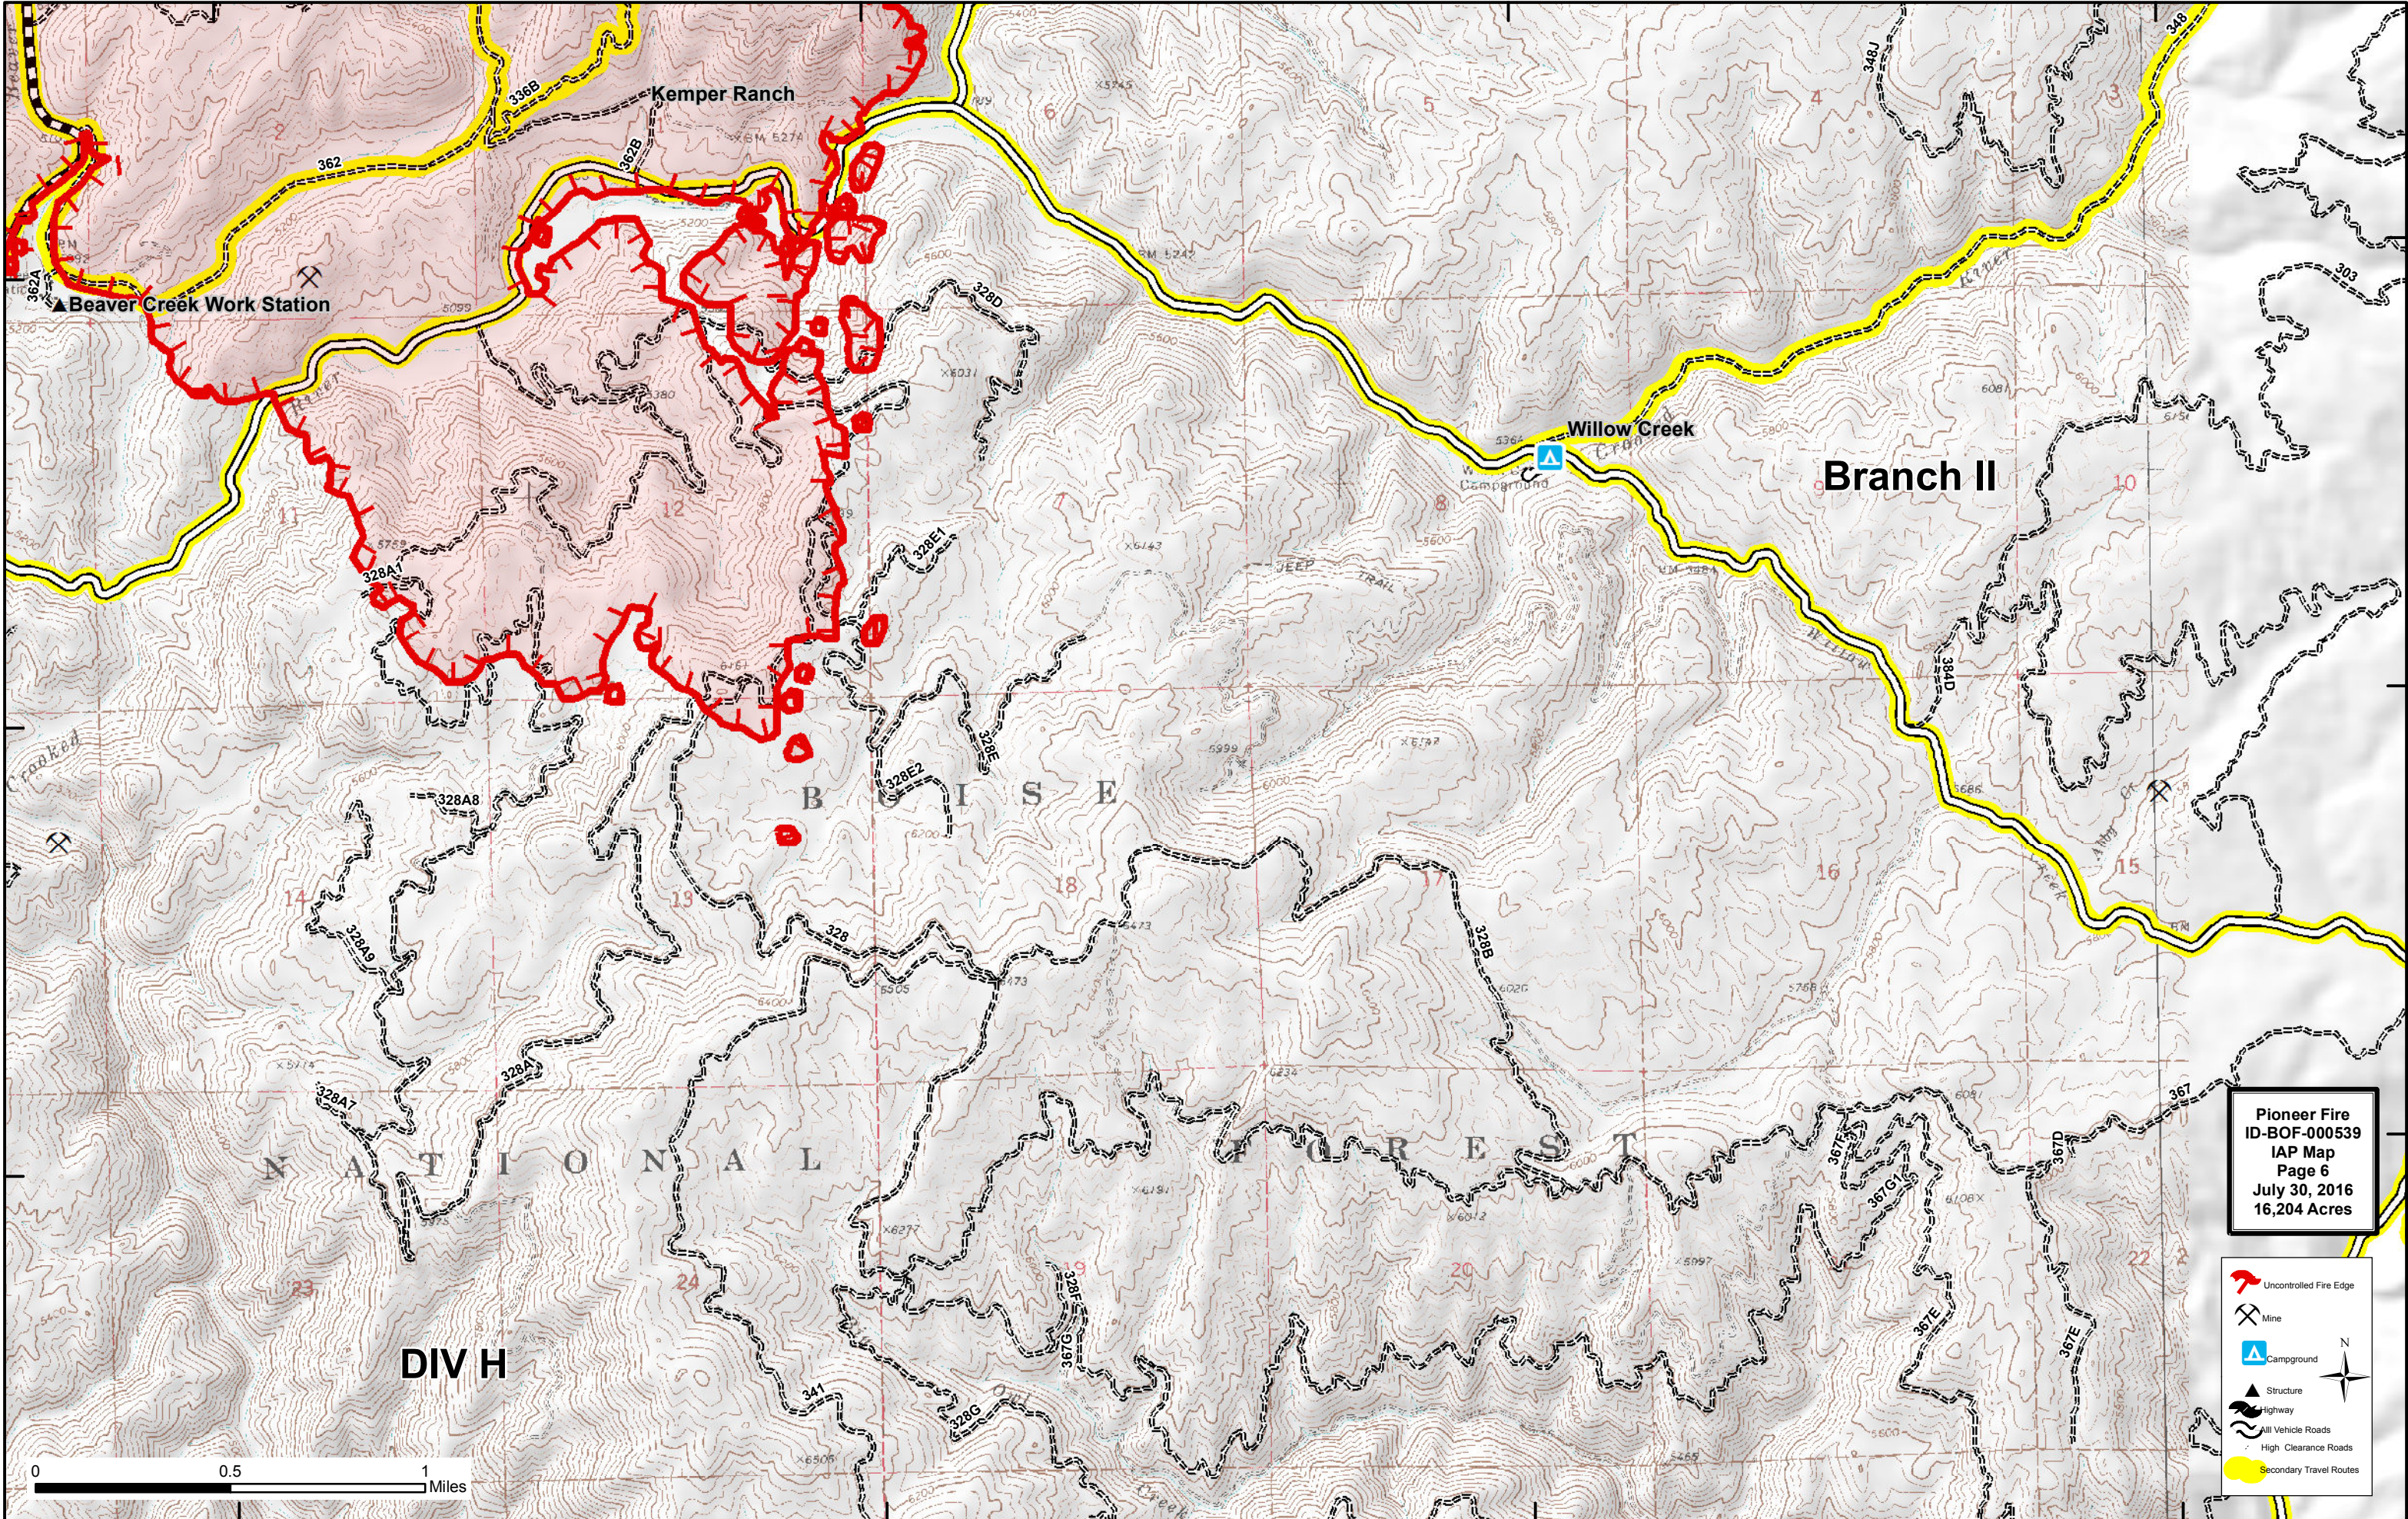

115°36'W

115°34'W

115°32'W

115°30'W

43°58'N

43°57'N

43°56'N

43°58'N

43°57'N

43°56'N

Beaver Creek Work Station

Kemper Ranch

Willow Creek

Branch II

NATIONAL FOREST

BRISSE

DIV H

Pioneer Fire  
 ID-BOF-000539  
 IAP Map  
 Page 6  
 July 30, 2016  
 16,204 Acres

- Uncontrolled Fire Edge
- Mine
- Campground
- Structure
- Highway
- All Vehicle Roads
- High Clearance Roads
- Secondary Travel Routes

0 0.5 1 Miles

115°36'W

115°34'W

115°32'W

115°30'W