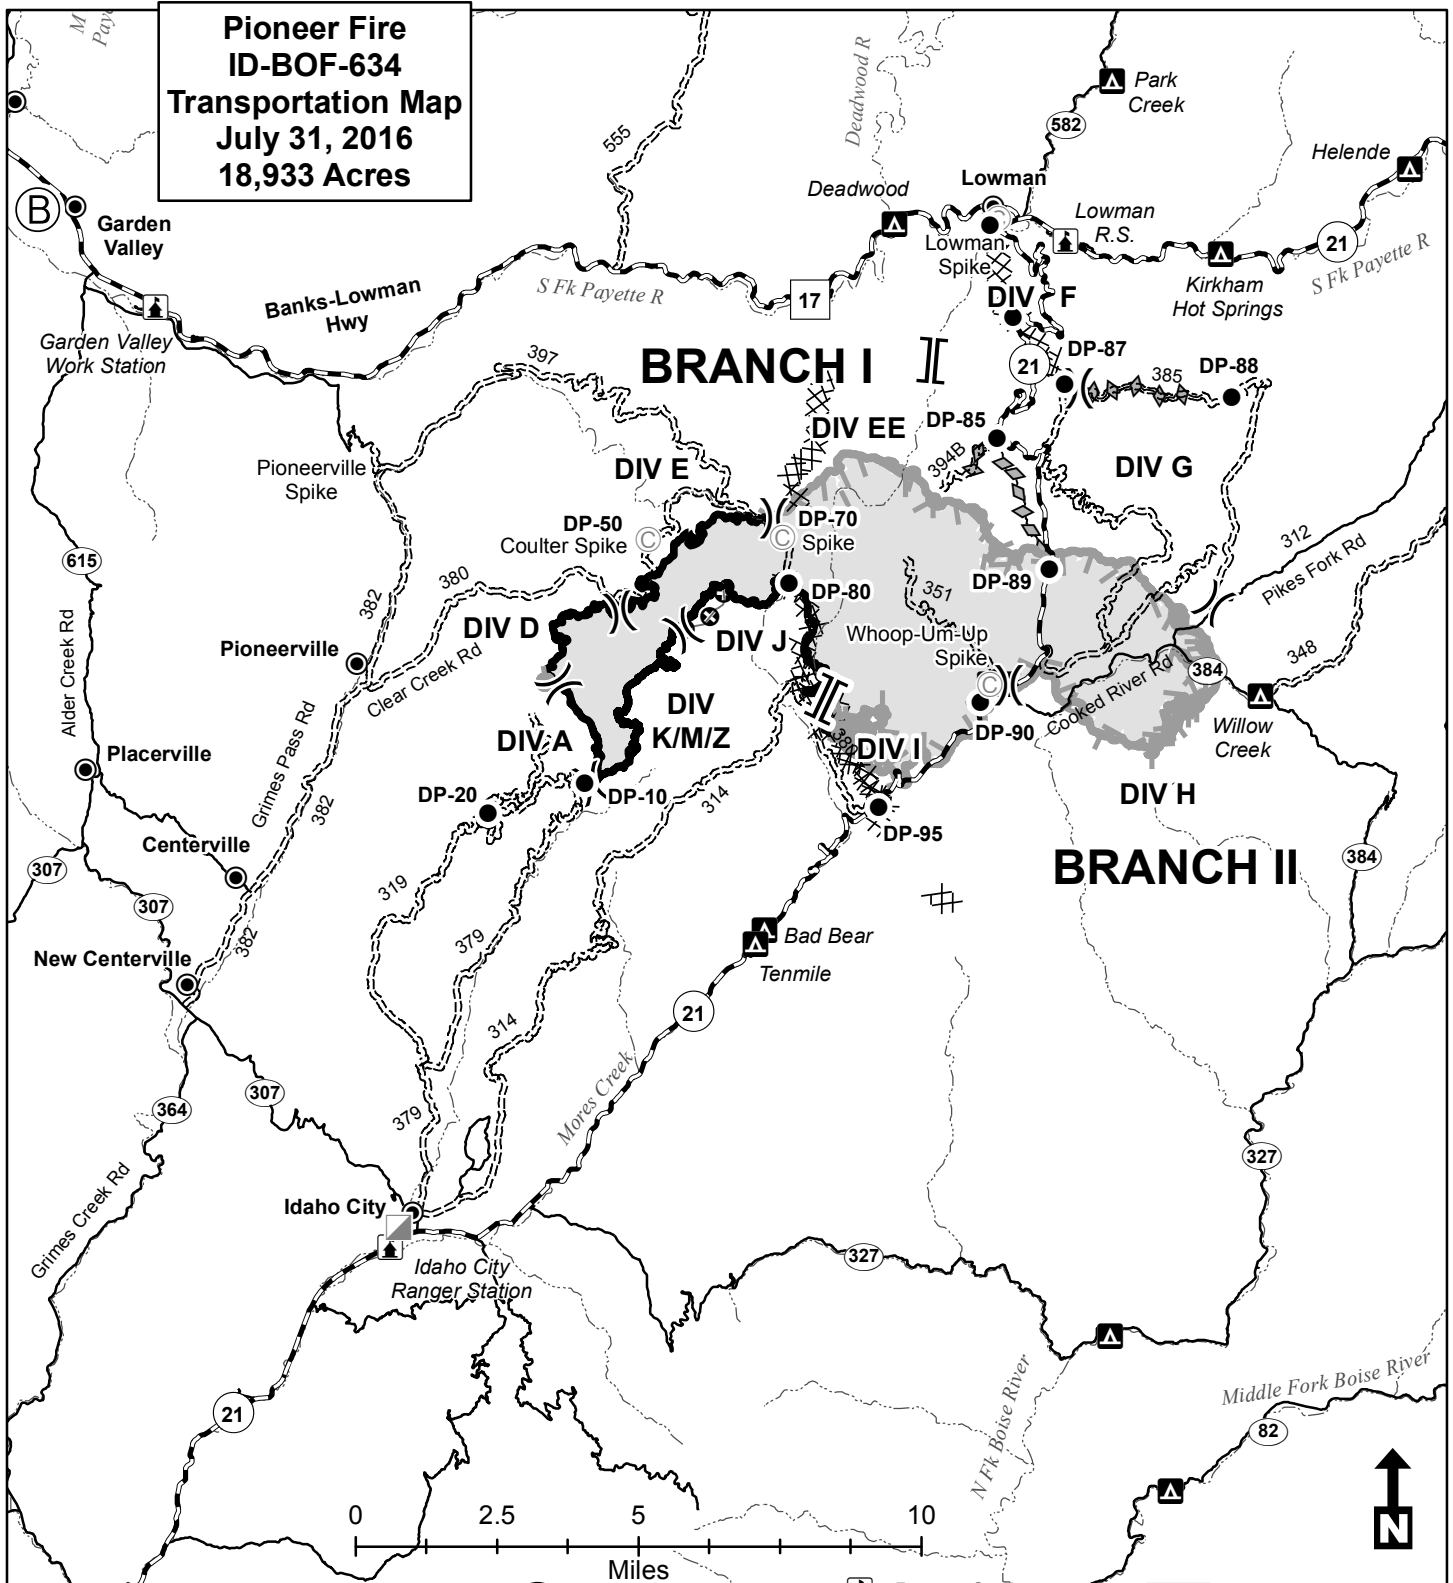

**Pioneer Fire
ID-BOF-634
Transportation Map
July 31, 2016
18,933 Acres**

- (B) Incident Base
- Drop Point
- ⊙ Camp
- ▣ ICP - Pioneer (Idaho City Airport)
- ||| Branch
-) Division
- ▲ Ranger Station
- ▲ Campground
- Town
- Highway
- All Vehicle Roads
- === High Clearance Roads
- Major Stream
- ▬ Uncontrolled Fire Edge
- Completed Line
- XXXXX Completed Dozer Line
- +++ Confinement Line
- ◇◇◇ Constructed Fuel Break