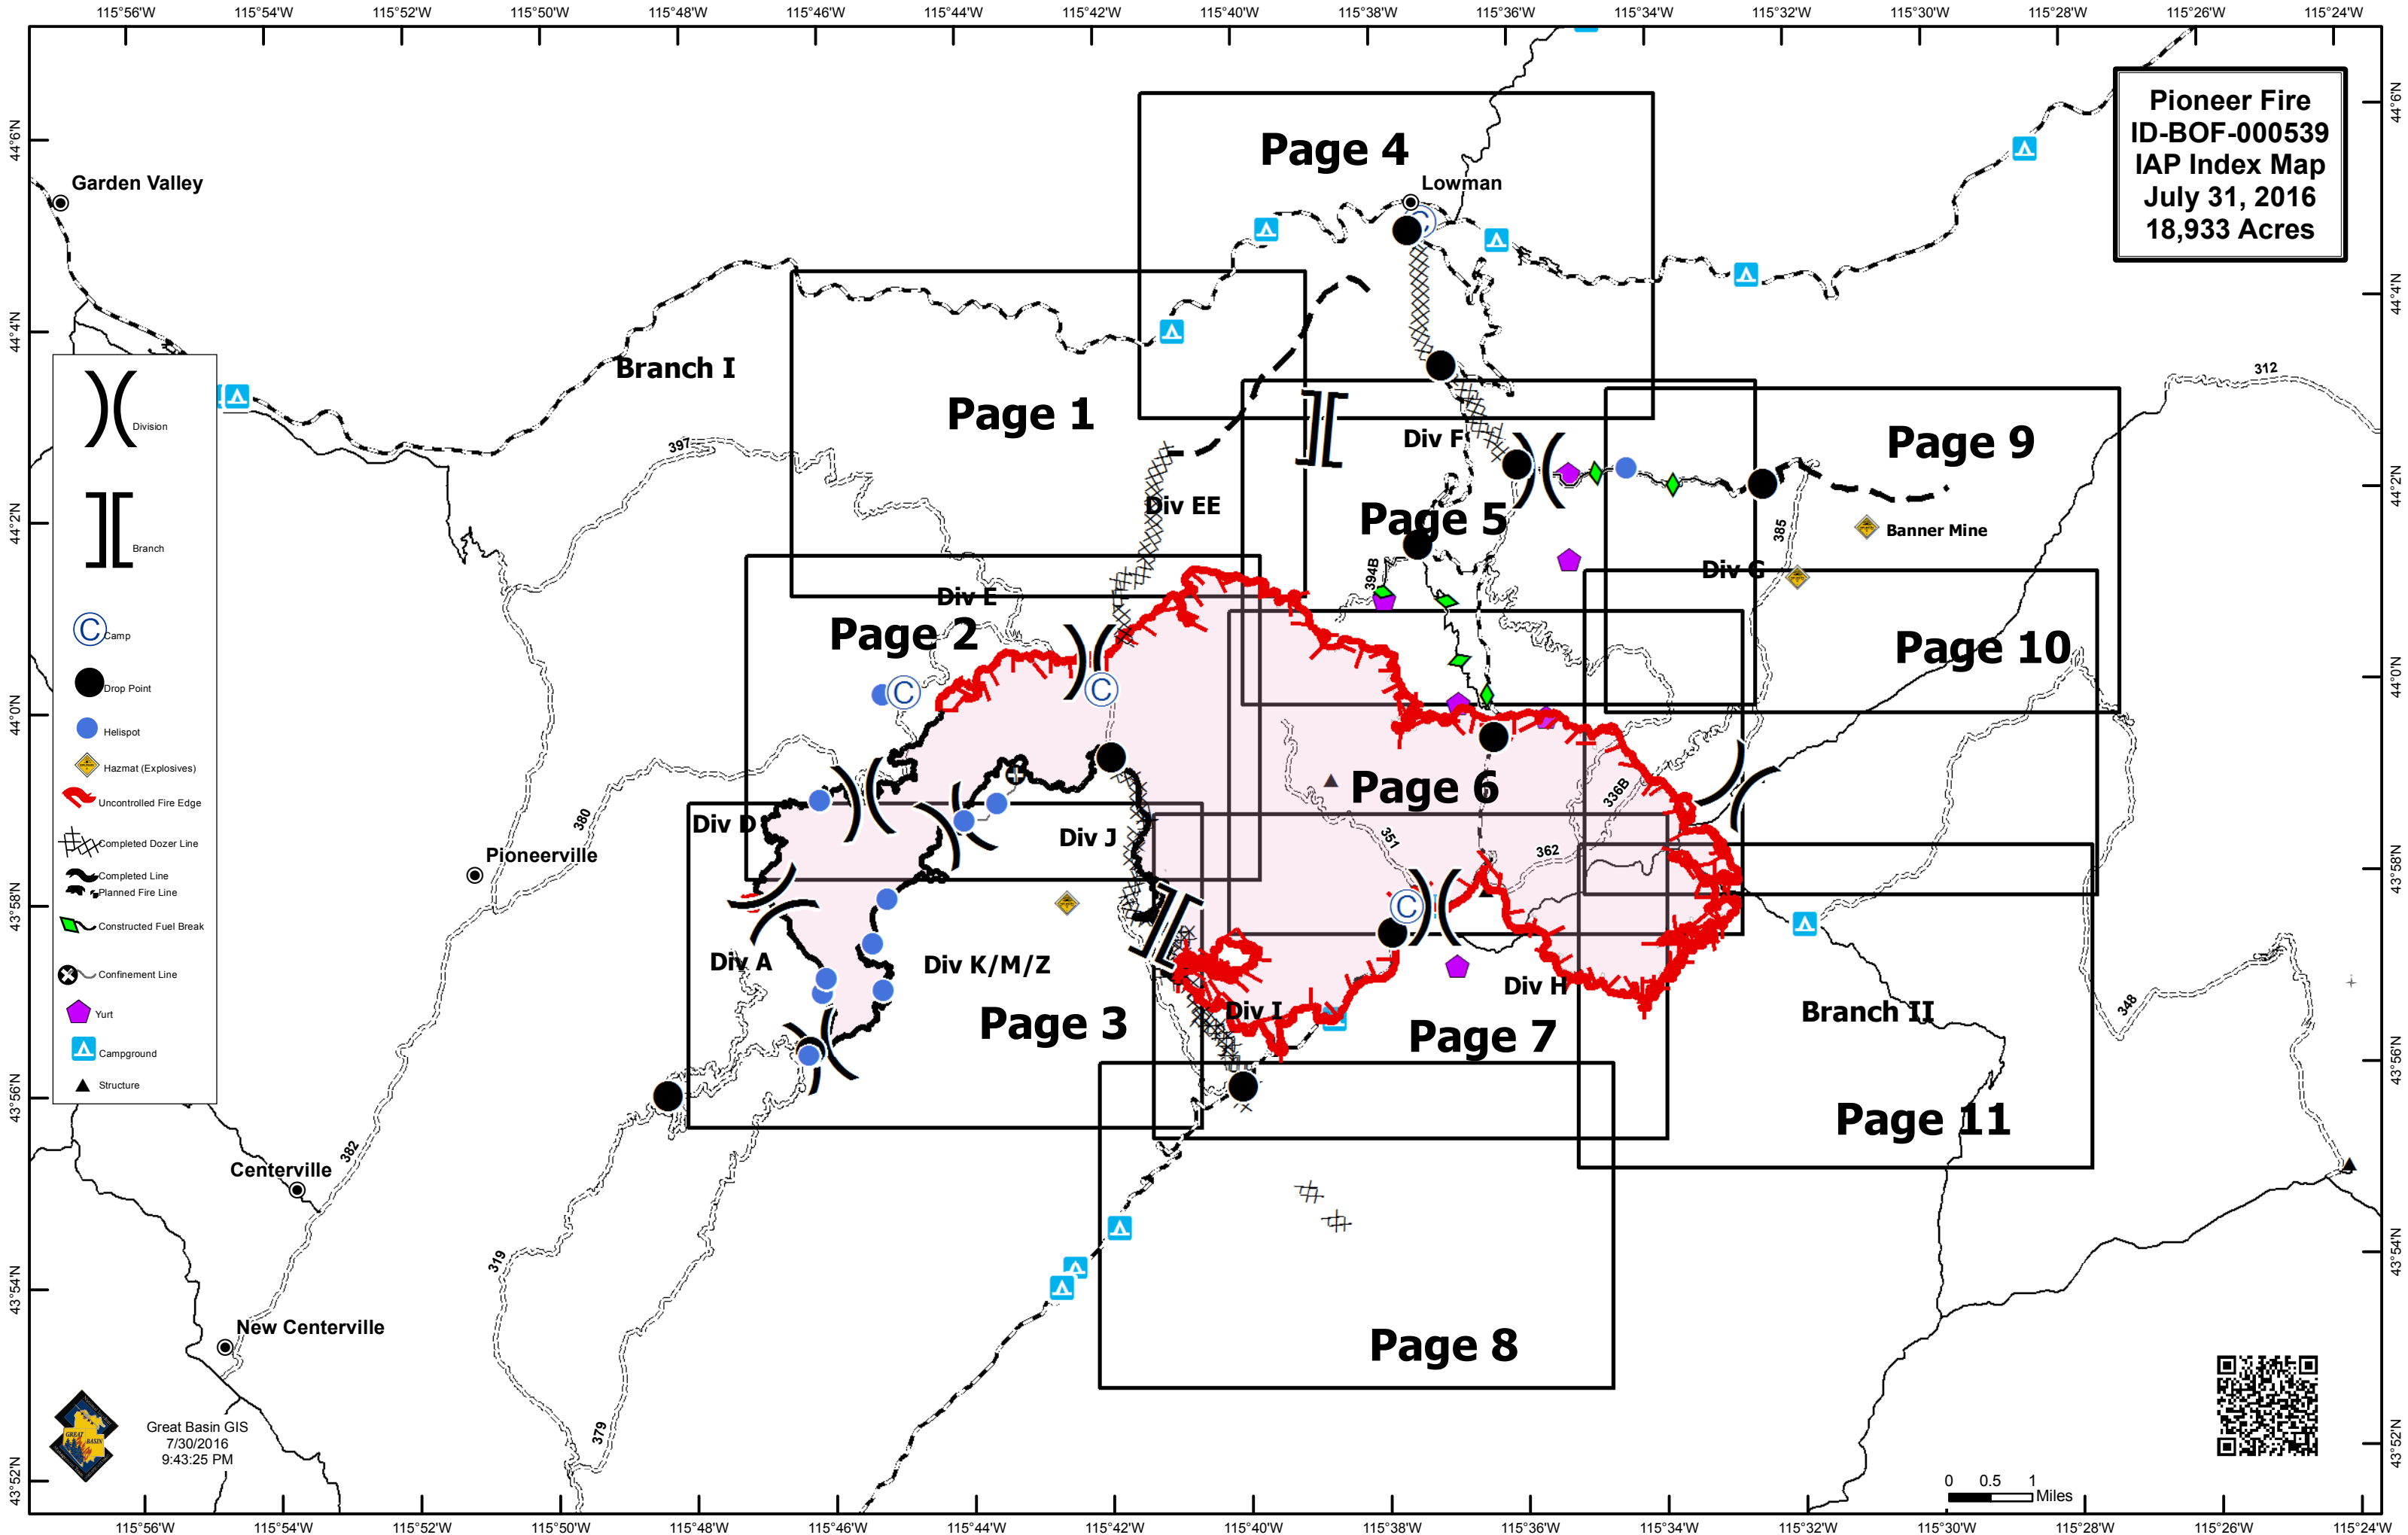

Pioneer Fire
ID-BOF-000539
IAP Index Map
July 31, 2016
18,933 Acres

Great Basin GIS
7/30/2016
9:43:25 PM

0 0.5 1 Miles