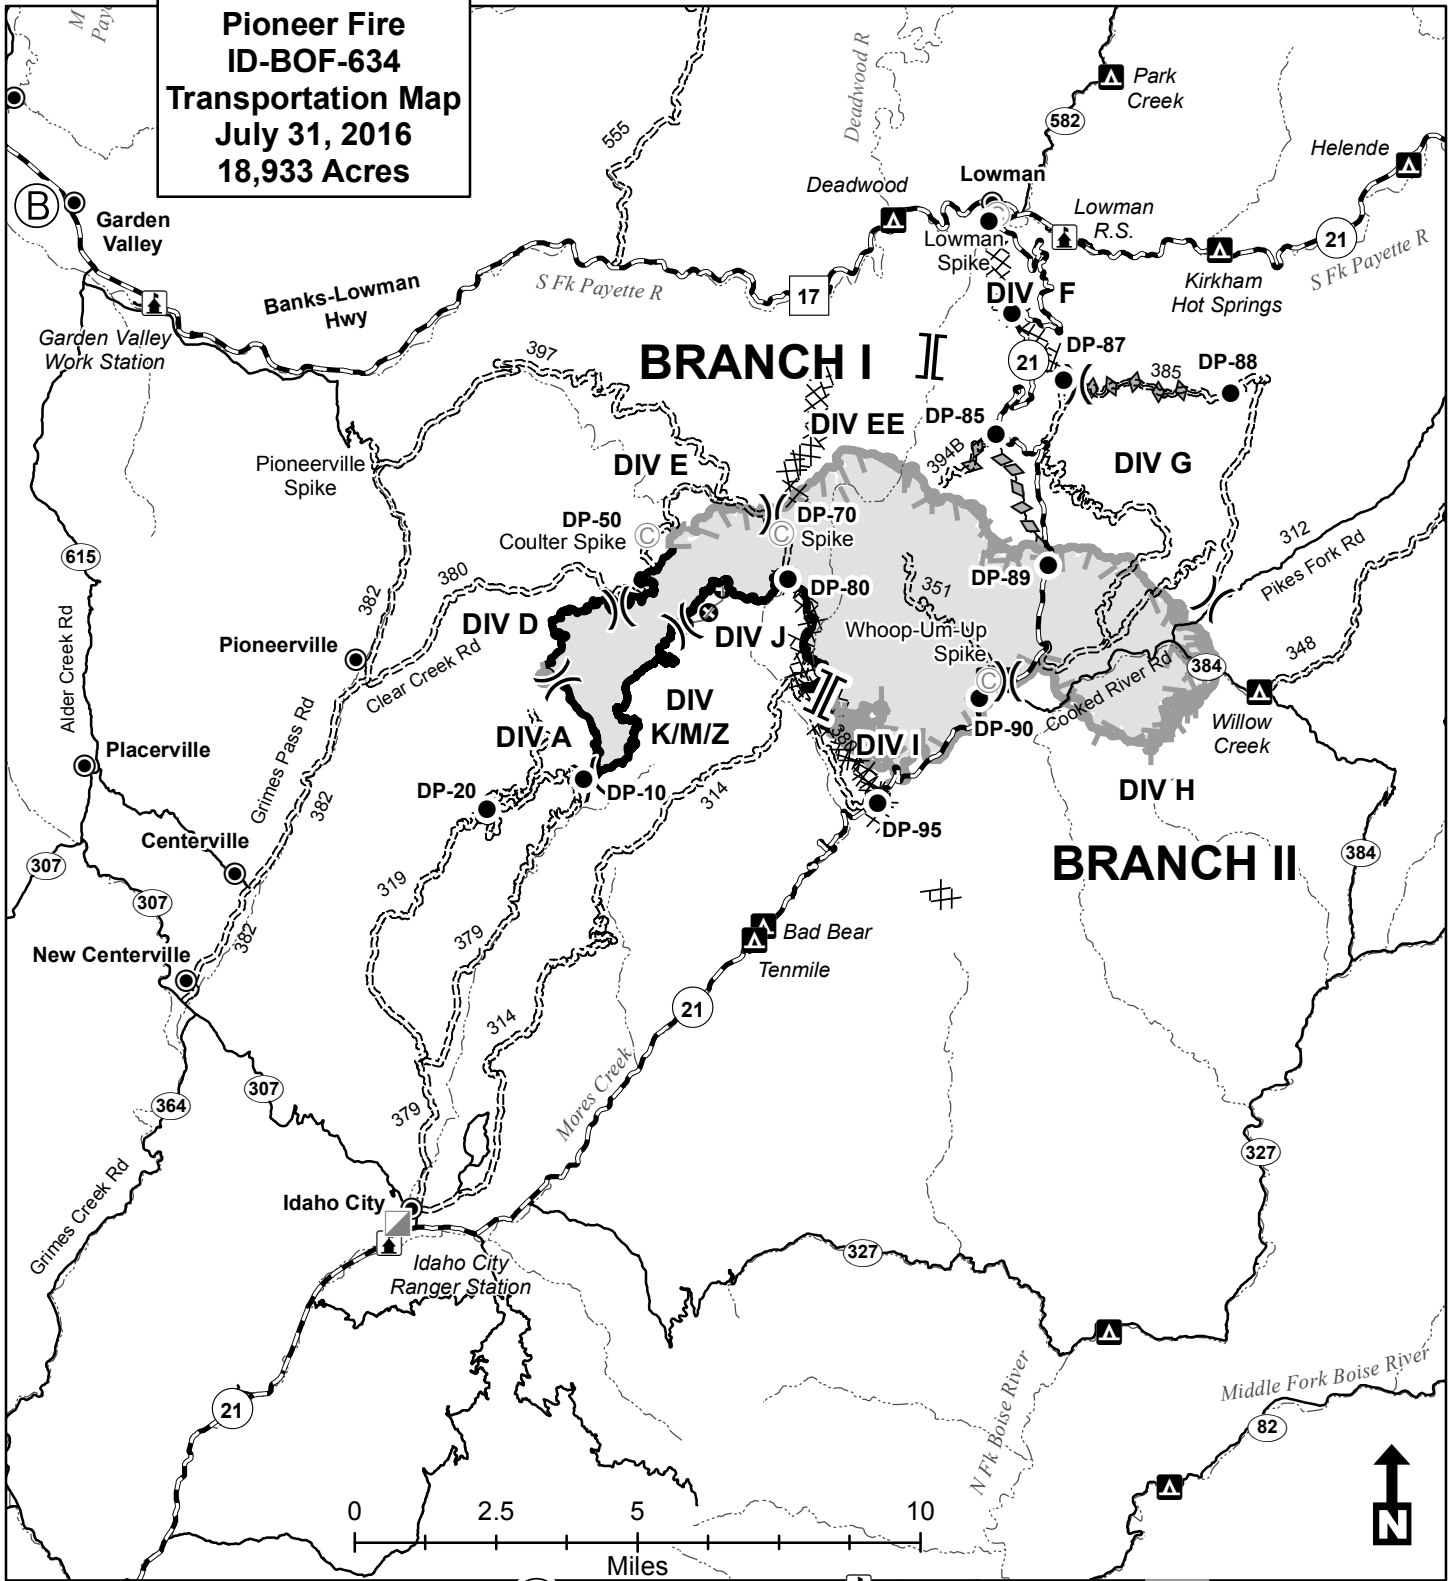

**Pioneer Fire
ID-BOF-634
Transportation Map
July 31, 2016
18,933 Acres**

- (B) Incident Base
- Drop Point
- ⊙ Camp
- ▣ ICP - Pioneer (Idaho City Airport)
- ||| Branch
-) Division
- ▲ Ranger Station
- ▲ Campground
- Town
- Highway
- All Vehicle Roads
- === High Clearance Roads
- Major Stream
- ▬ Uncontrolled Fire Edge
- Completed Line
- XXXXX Completed Dozer Line
- +++ Confinement Line
- ◇◇◇ Constructed Fuel Break