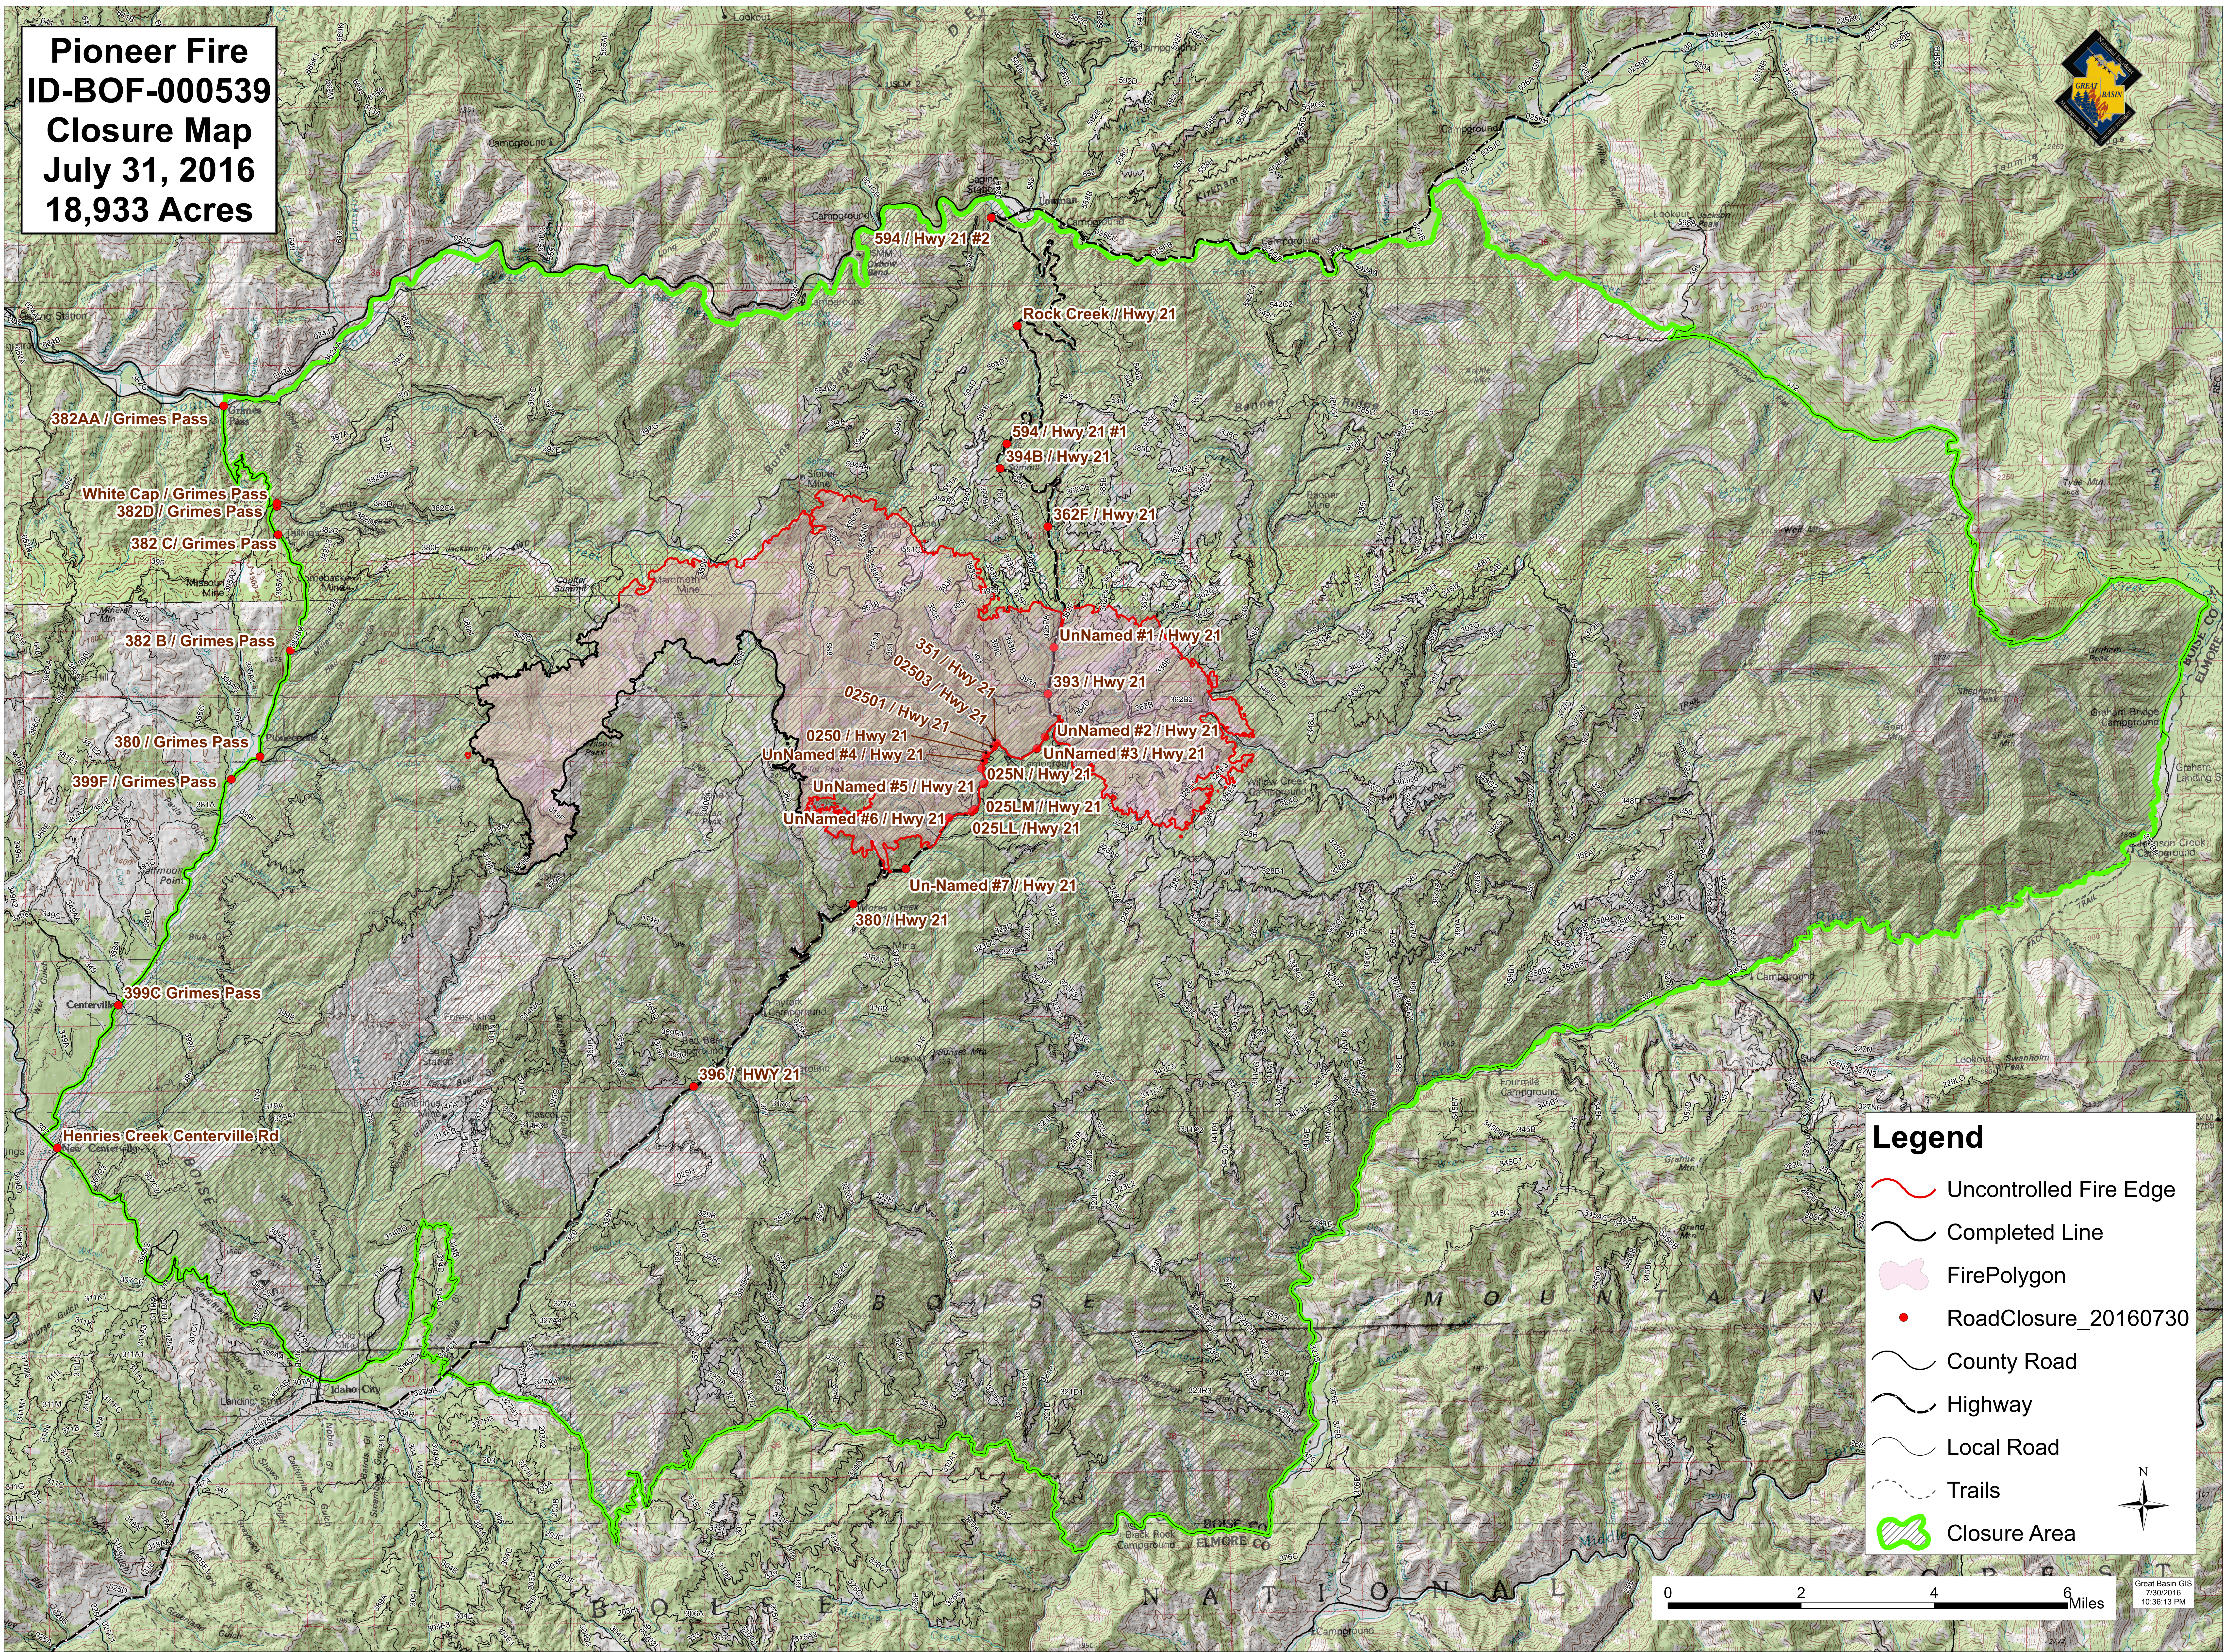

**Pioneer Fire
ID-BOF-000539
Closure Map
July 31, 2016
18,933 Acres**

Legend

- Uncontrolled Fire Edge
- Completed Line
- FirePolygon
- RoadClosure_20160730
- County Road
- Highway
- Local Road
- Trails
- Closure Area