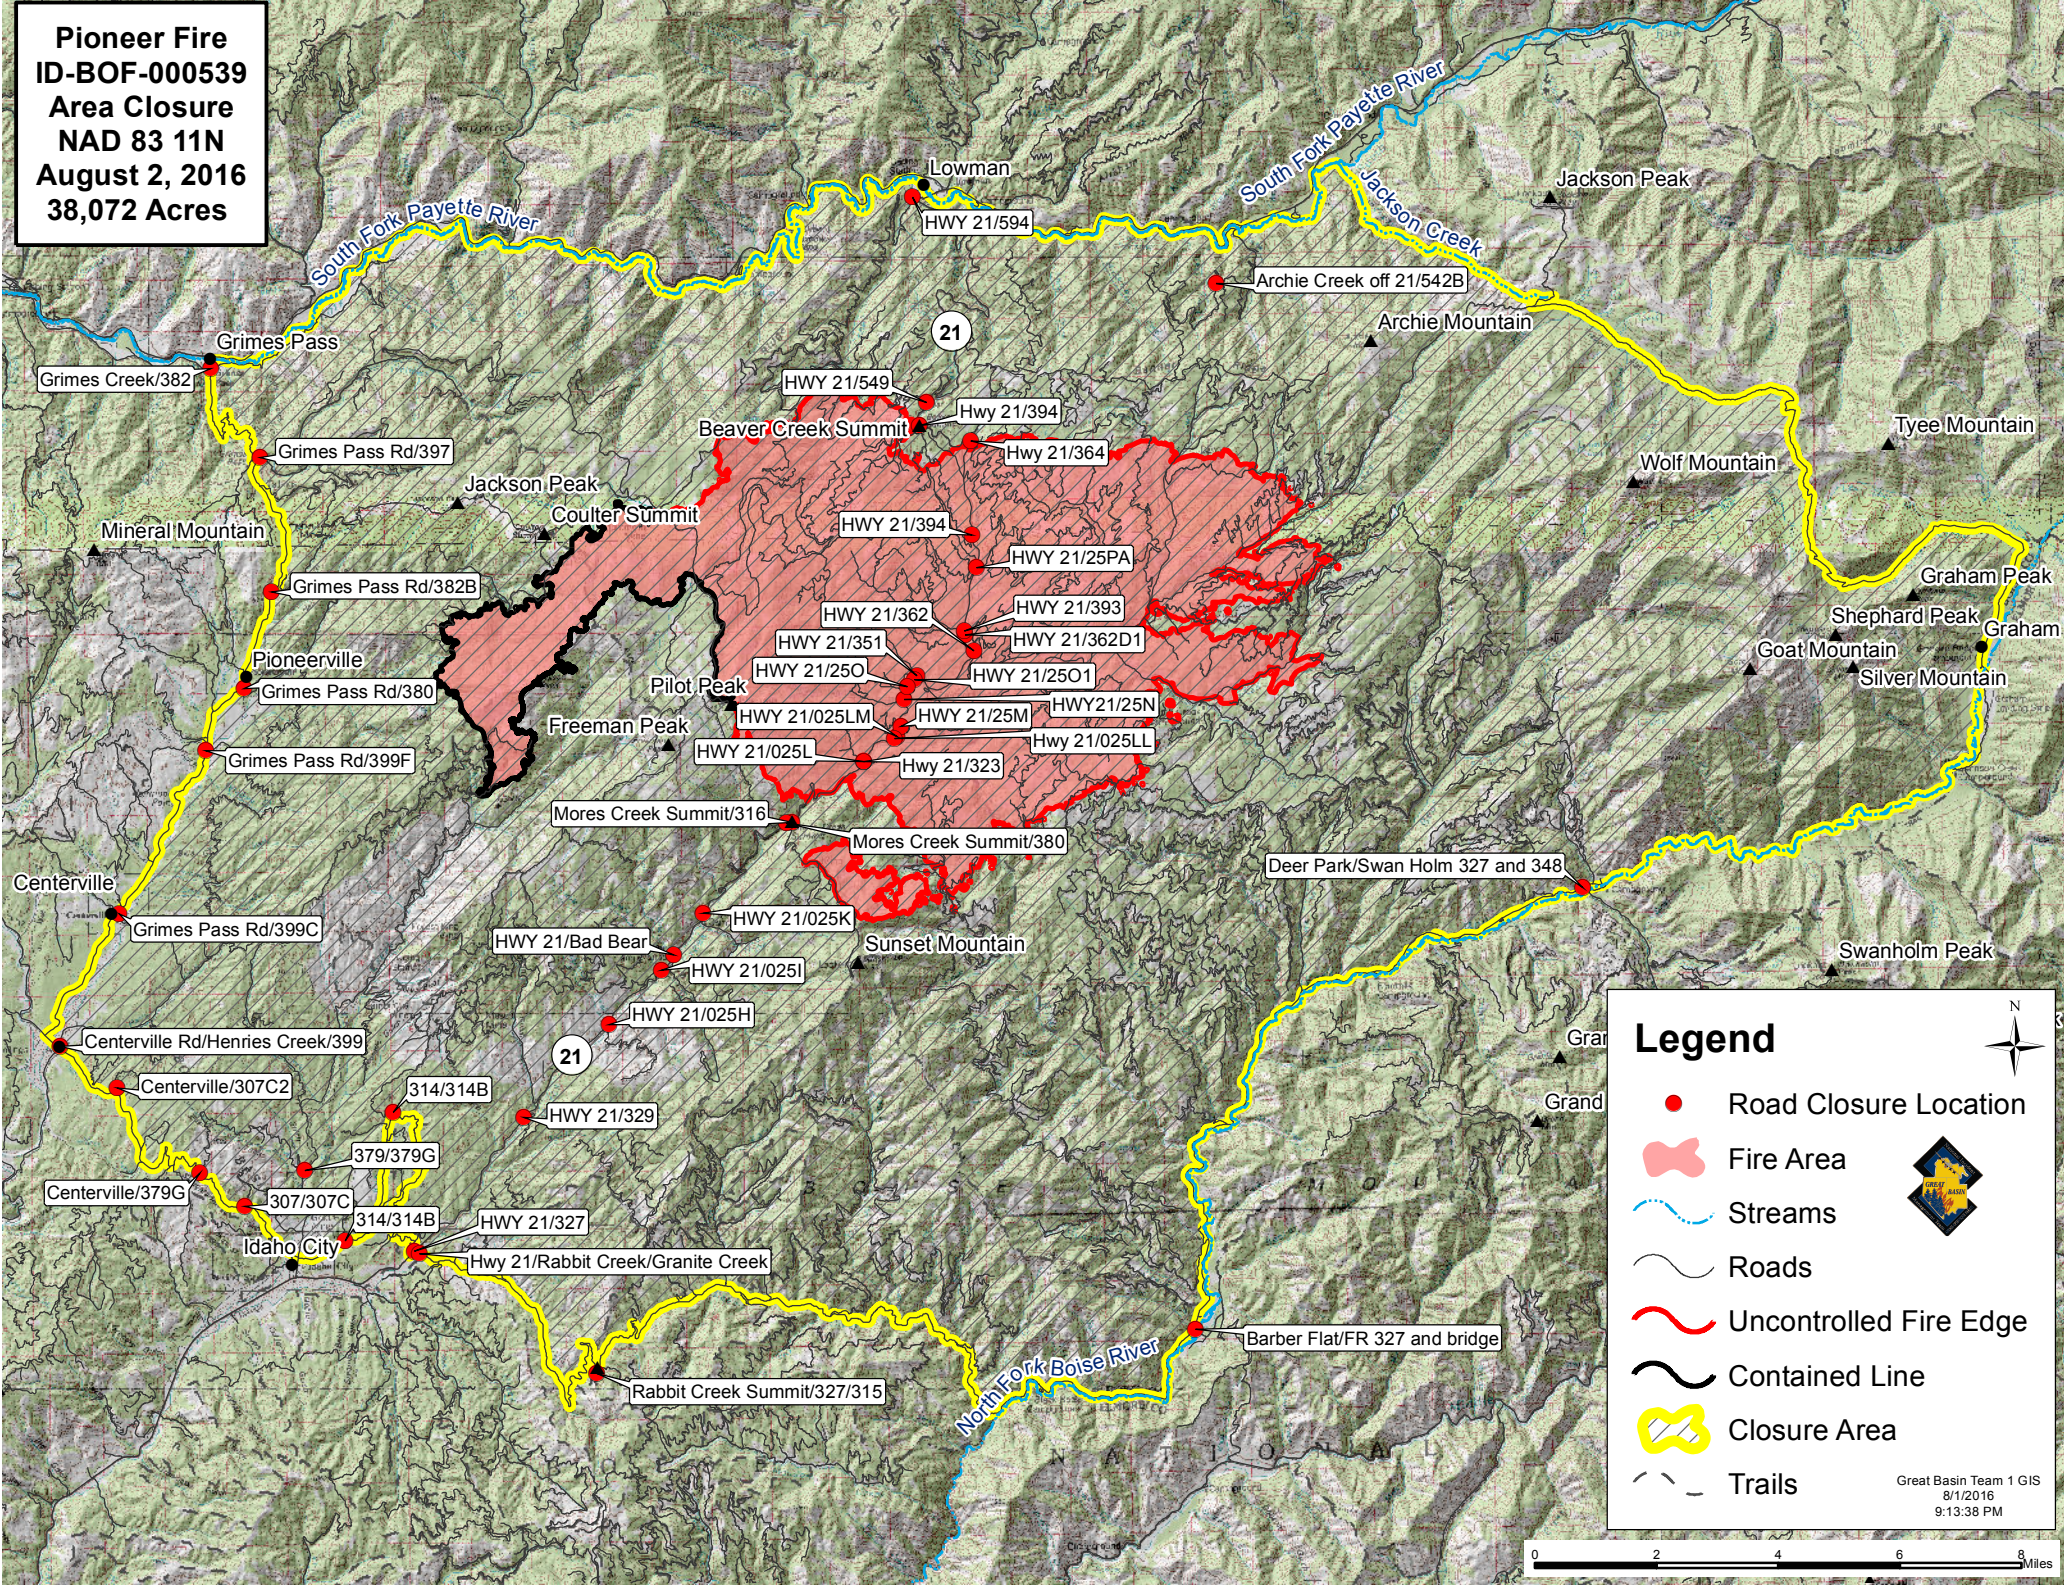

Pioneer Fire
ID-BOF-000539
Area Closure
NAD 83 11N
August 2, 2016
38,072 Acres

Legend

- Road Closure Location
- ▨ Fire Area
- ~ Streams
- Roads
- ~ Uncontrolled Fire Edge
- ~ Contained Line
- ▭ Closure Area
- Trails

Great Basin Team 1 GIS
 8/1/2016
 9:13:38 PM