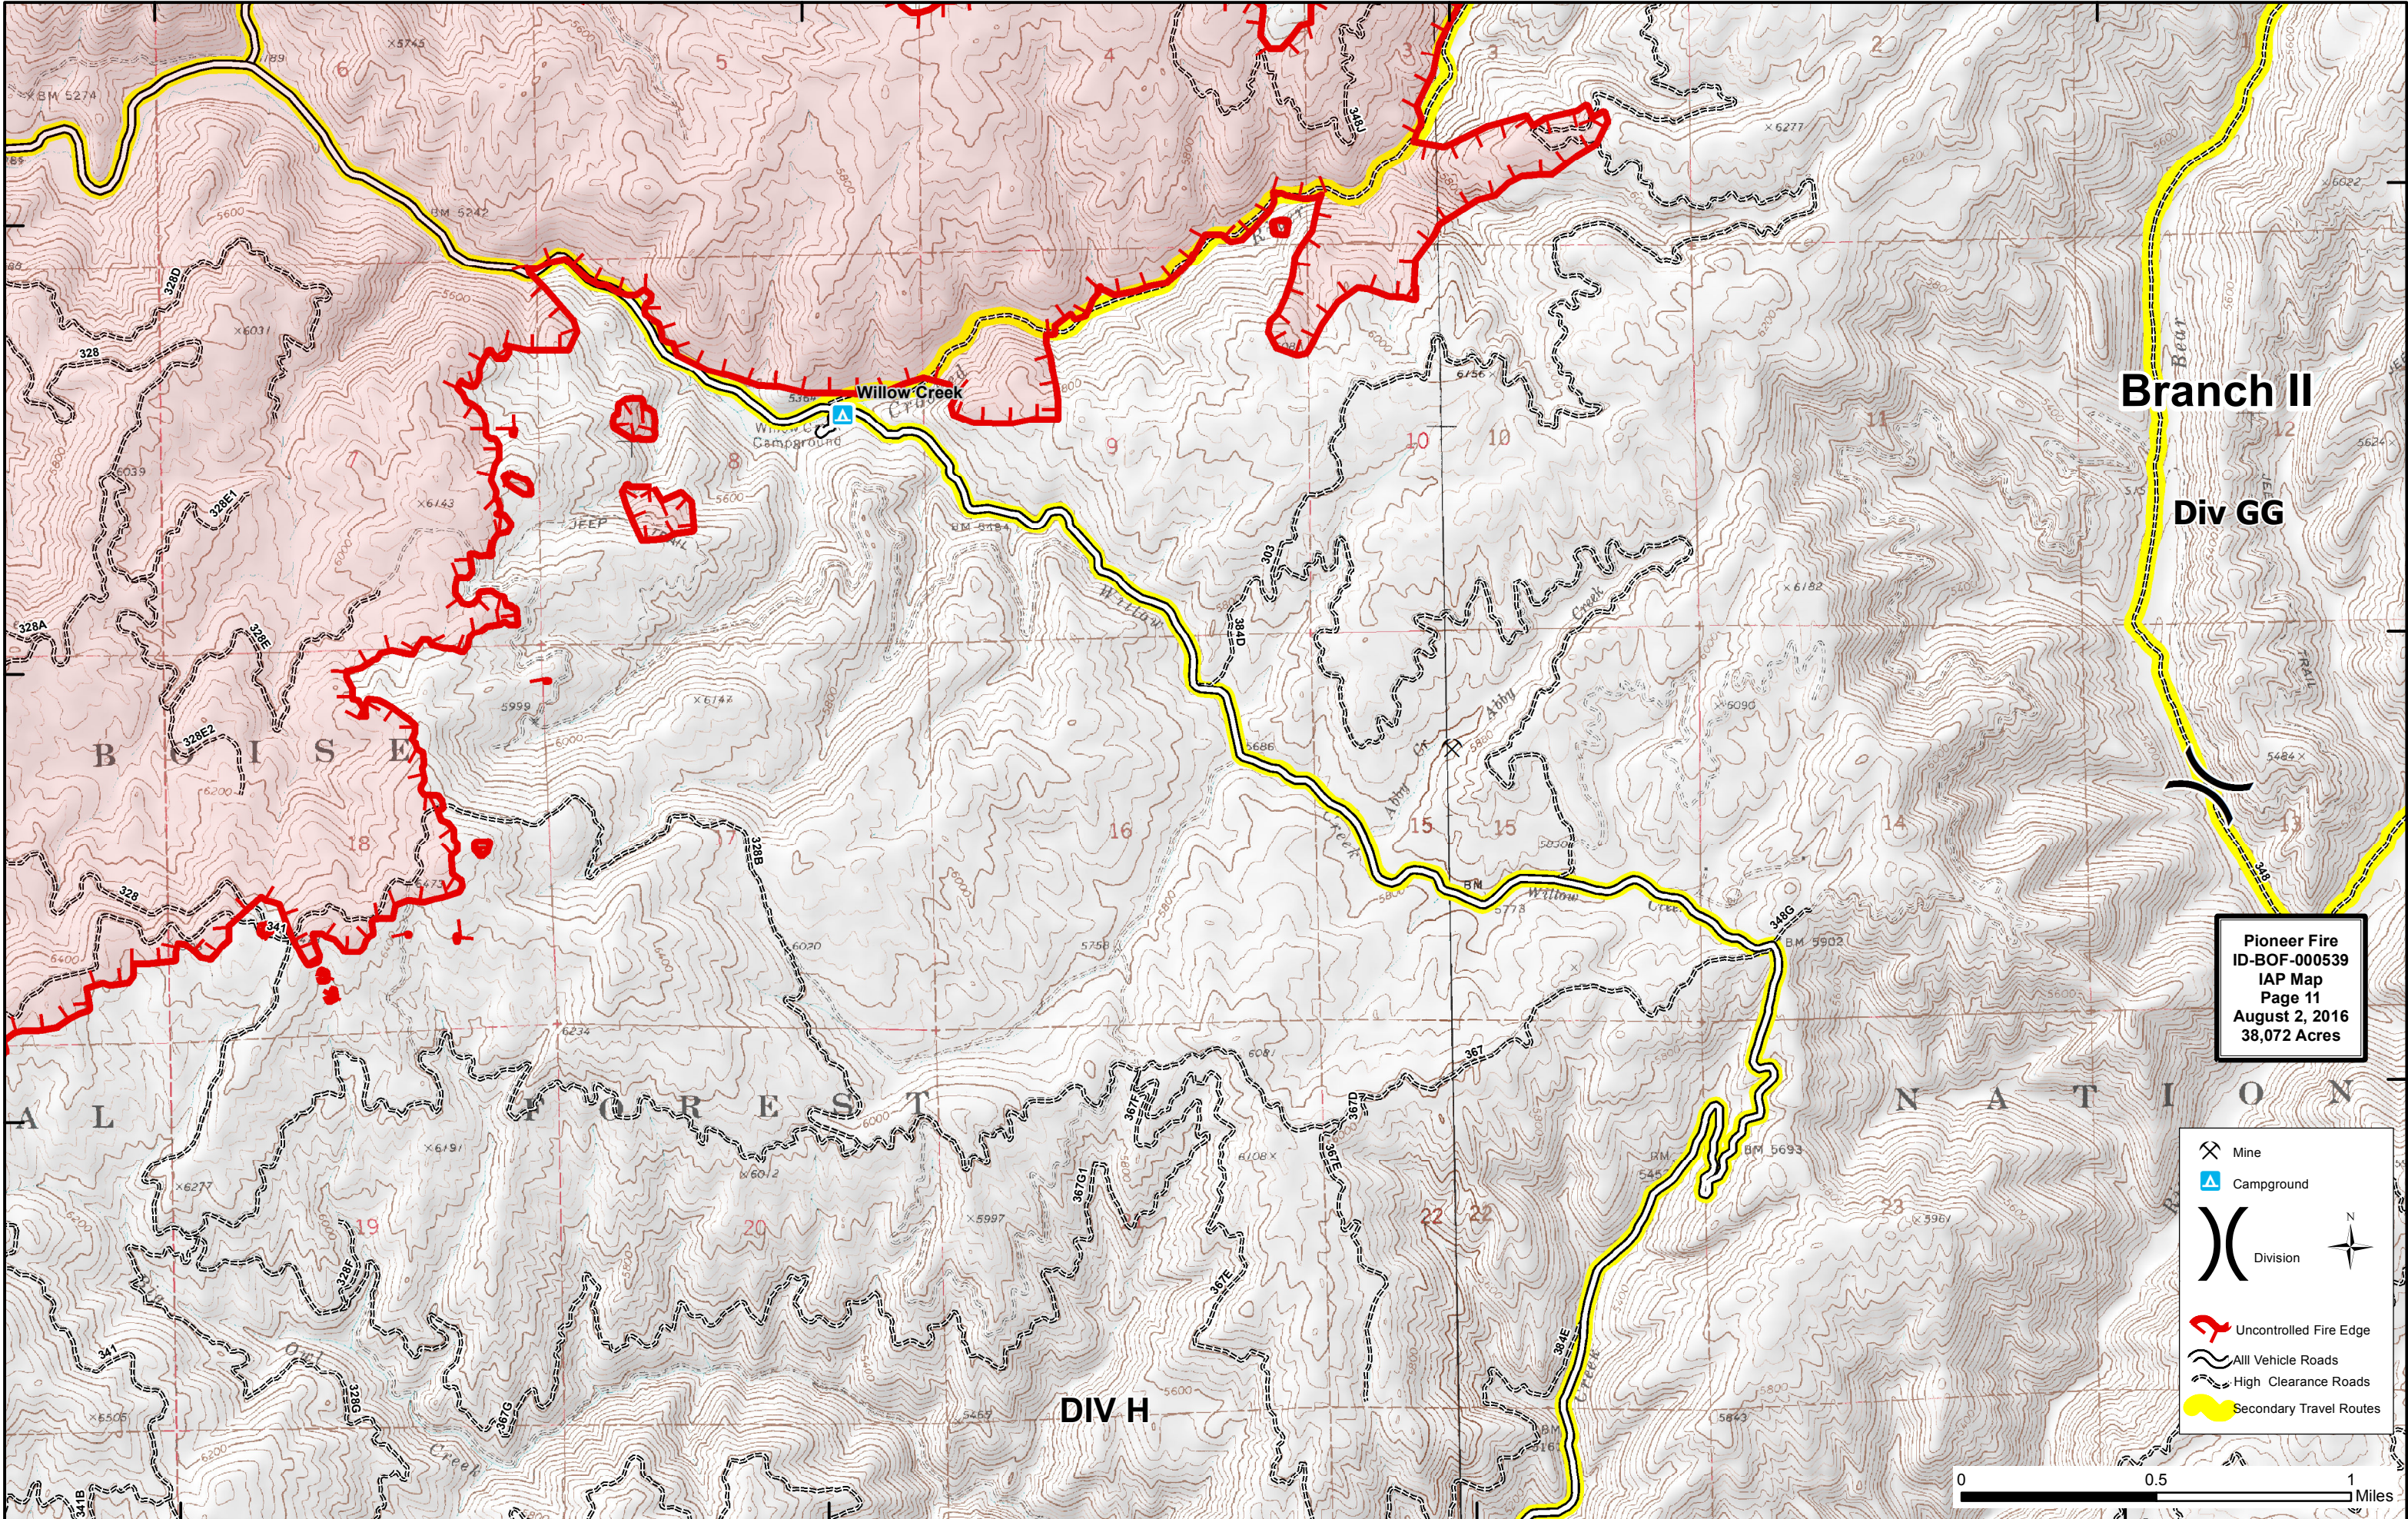

115°34'W

115°32'W

115°30'W

115°28'W

43°58'N

43°57'N

43°56'N

43°58'N

43°57'N

43°56'N

Willow Creek

Willow Creek Campground

Branch II

Div GG

DIV H

Pioneer Fire
 ID-BOF-000539
 IAP Map
 Page 11
 August 2, 2016
 38,072 Acres

-  Mine
-  Campground
-  Division
-  Uncontrolled Fire Edge
-  All Vehicle Roads
-  High Clearance Roads
-  Secondary Travel Routes