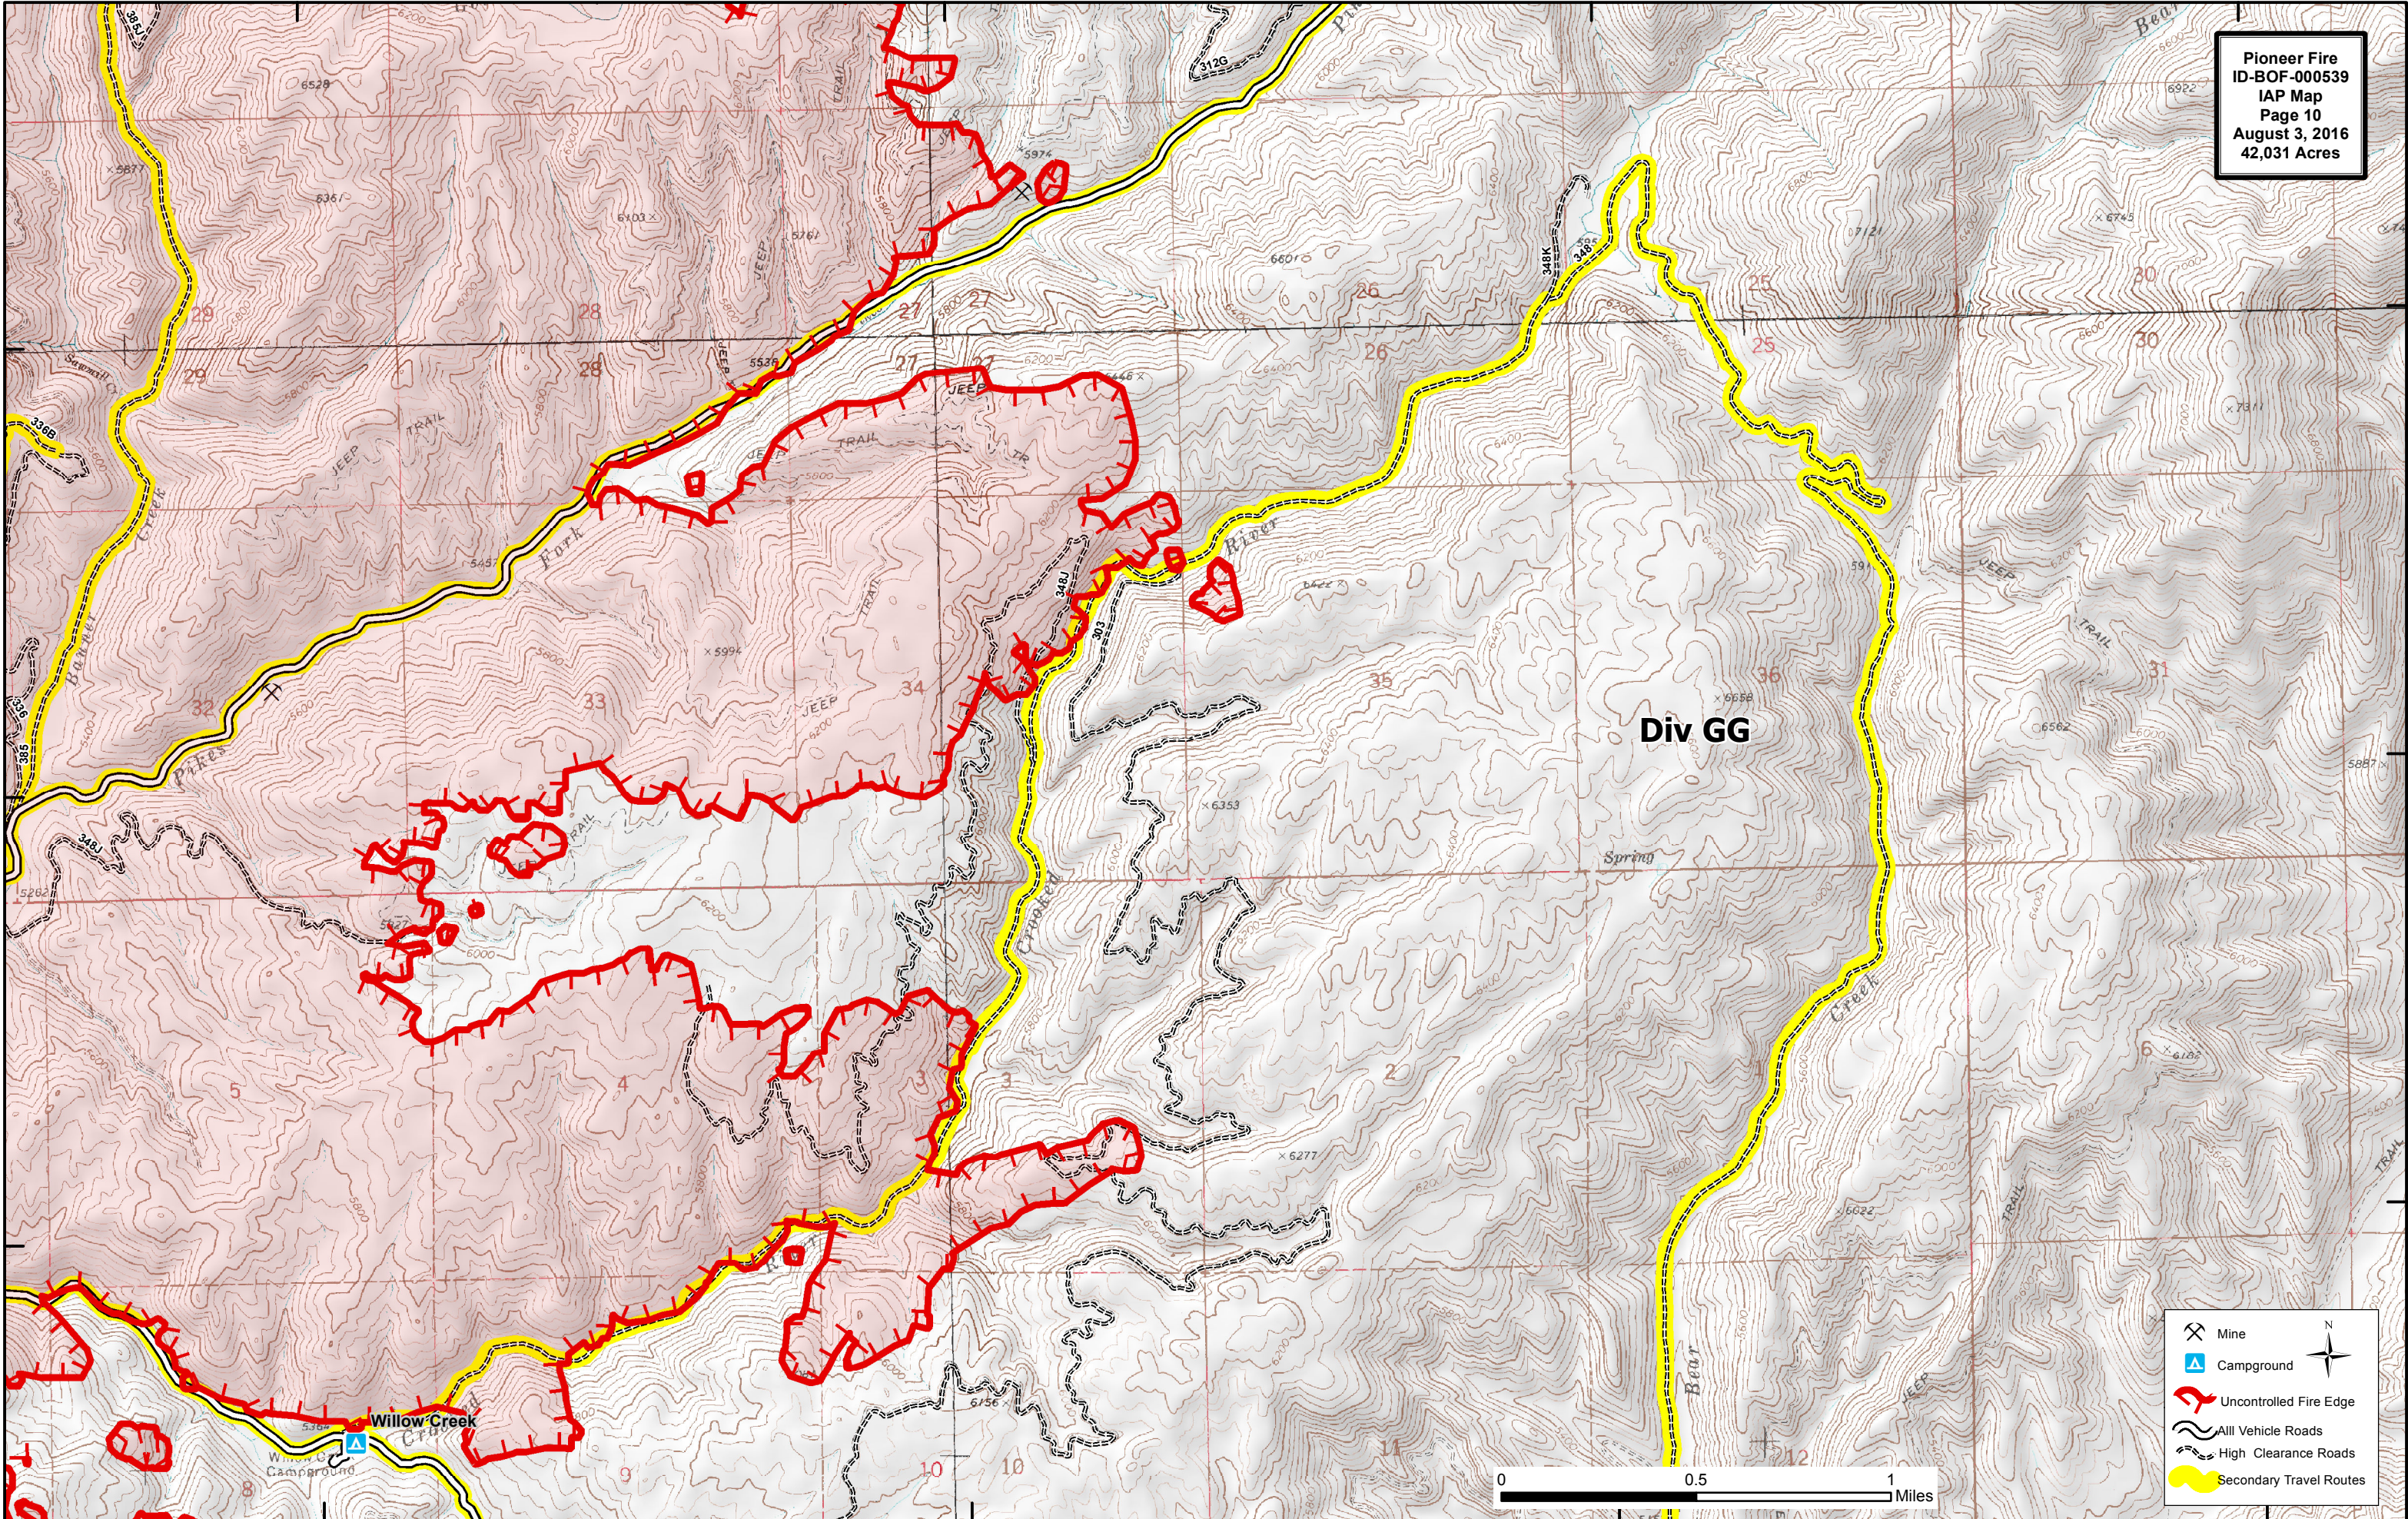

115°32'W

115°30'W

115°28'W

115°26'W

44°0'N

43°59'N

43°58'N

44°0'N

43°59'N

43°58'N

Pioneer Fire
ID-BOF-000539
IAP Map
Page 10
August 3, 2016
42,031 Acres

Div GG

Willow Creek

Willow Creek Campground

	Mine		N
	Campground		
	Uncontrolled Fire Edge		
	All Vehicle Roads		
	High Clearance Roads		
	Secondary Travel Routes		