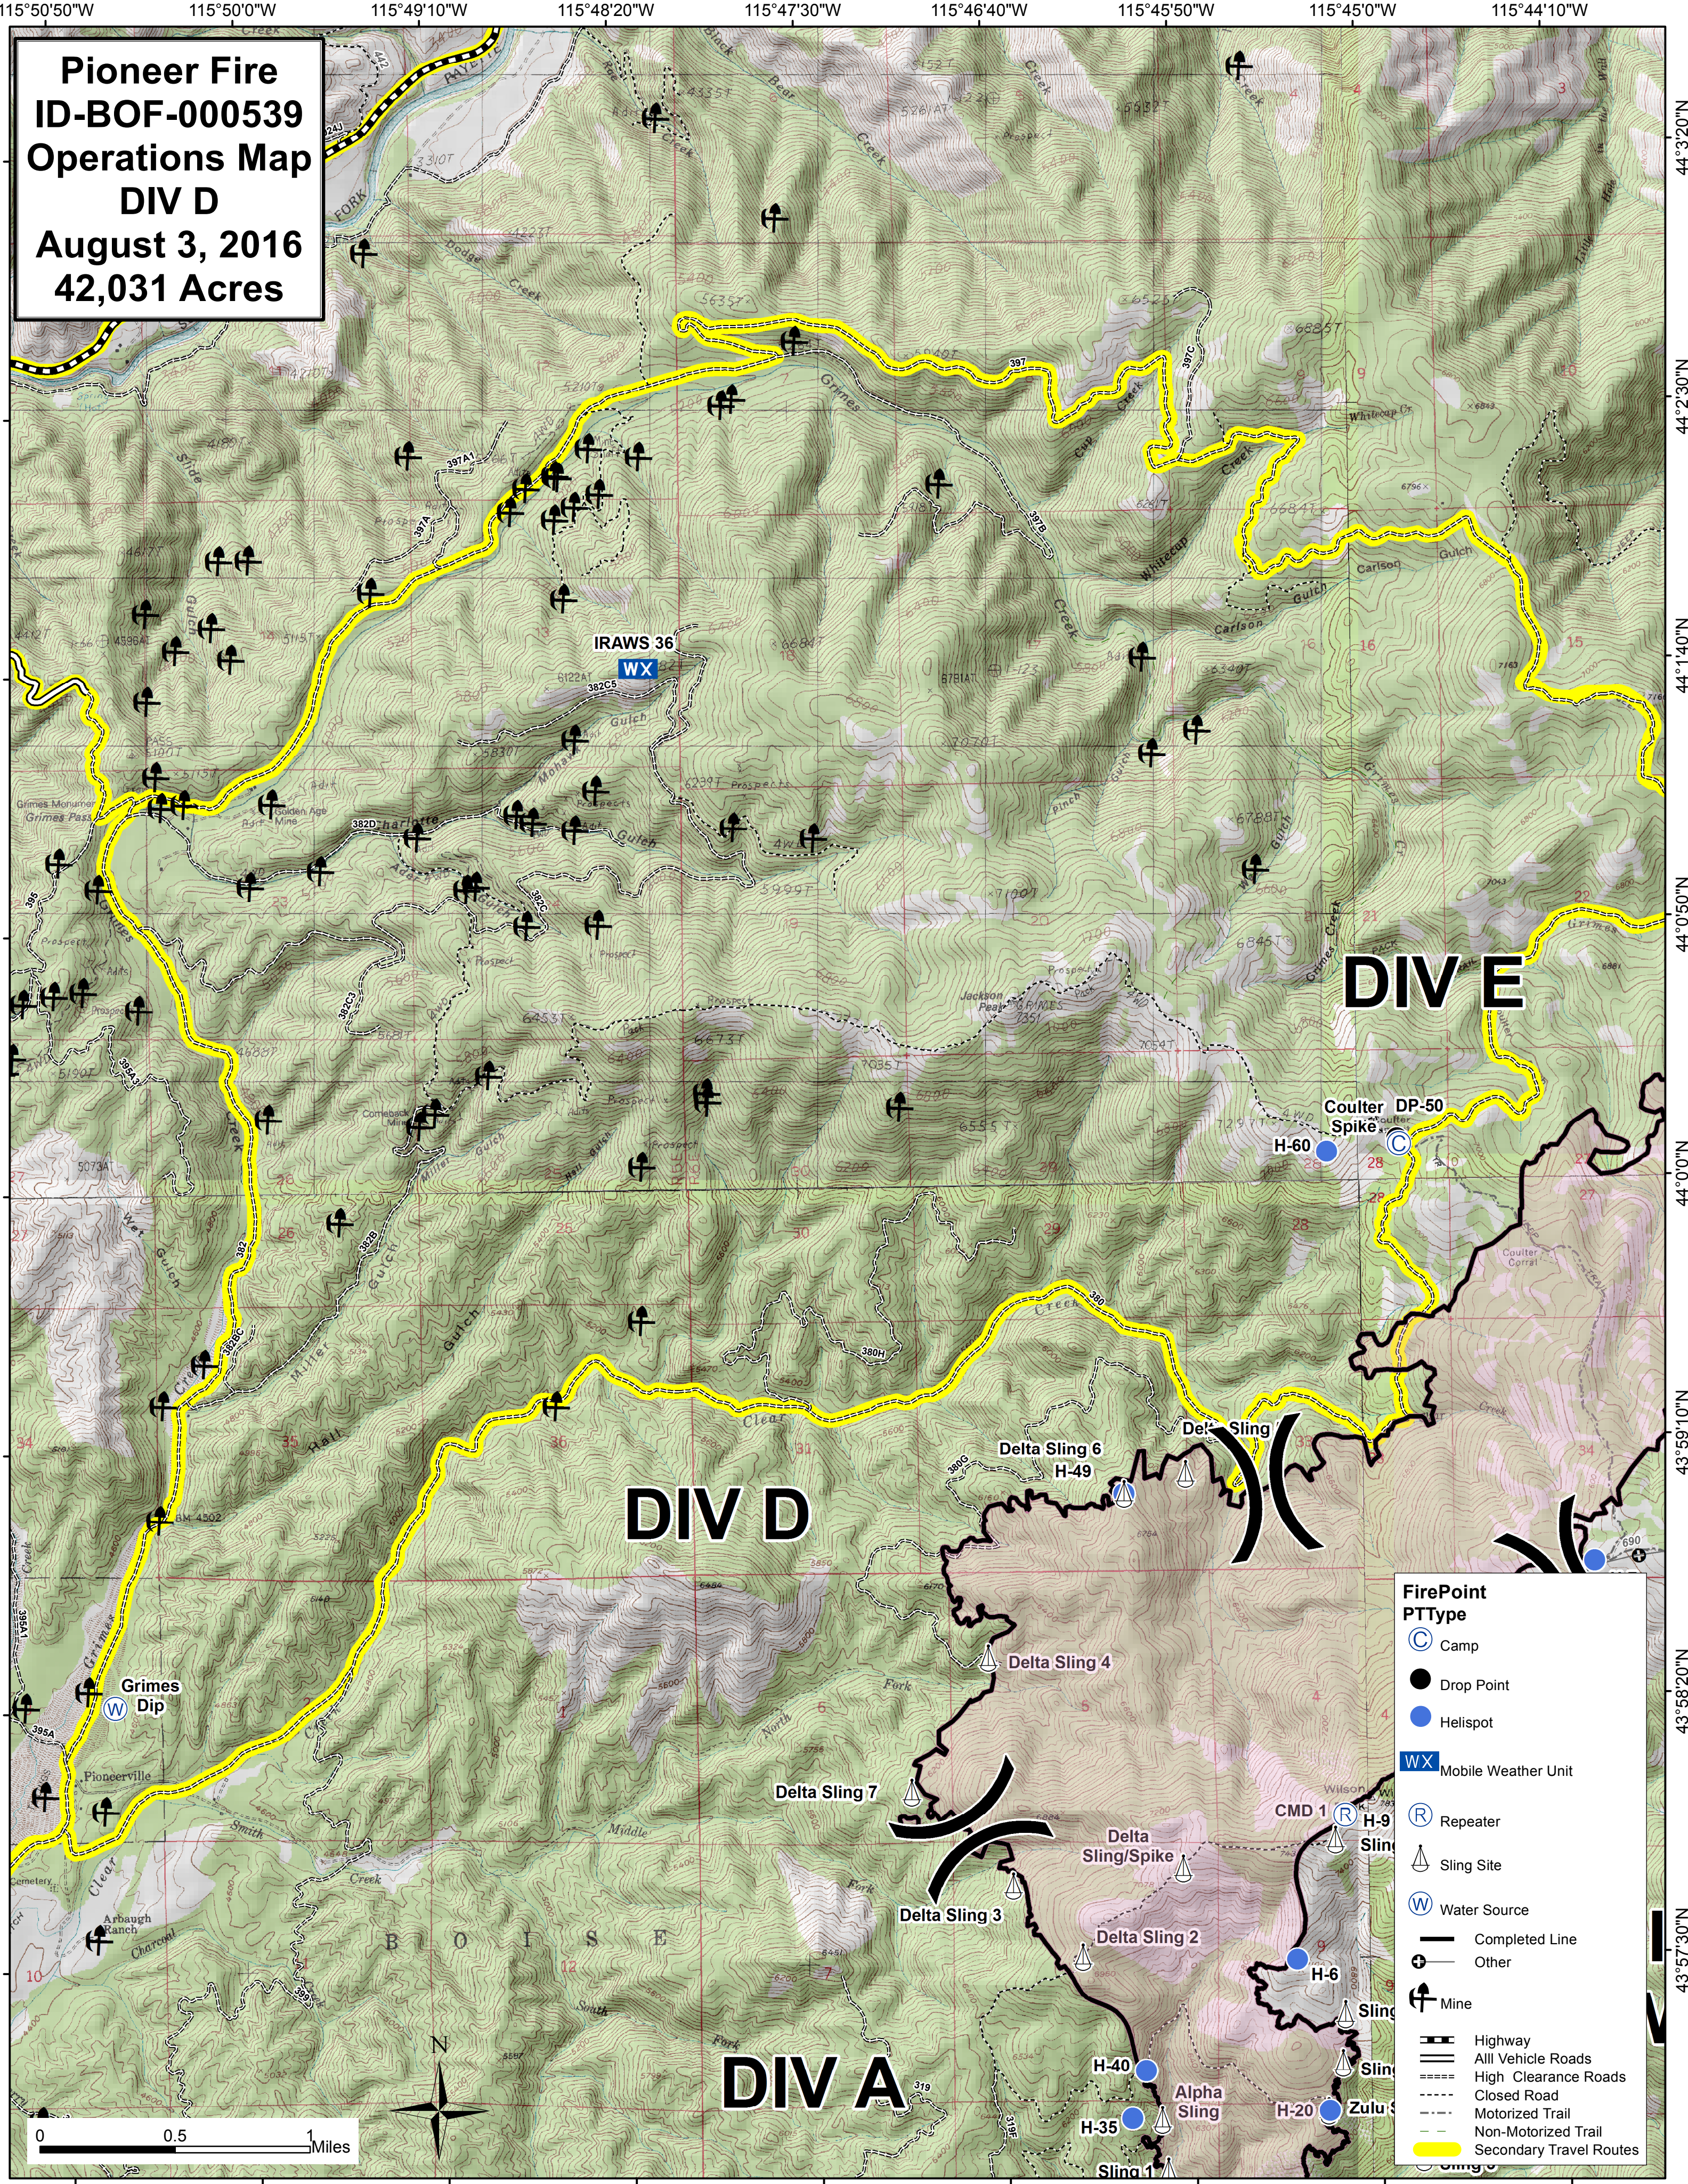

**Pioneer Fire
ID-BOF-000539
Operations Map
DIV D
August 3, 2016
42,031 Acres**

FirePoint PType	
	Camp
	Drop Point
	Helispot
	Mobile Weather Unit
	Repeater
	Sling Site
	Water Source
	Completed Line
	Other
	Mine
	Highway
	All Vehicle Roads
	High Clearance Roads
	Closed Road
	Motorized Trail
	Non-Motorized Trail
	Secondary Travel Routes