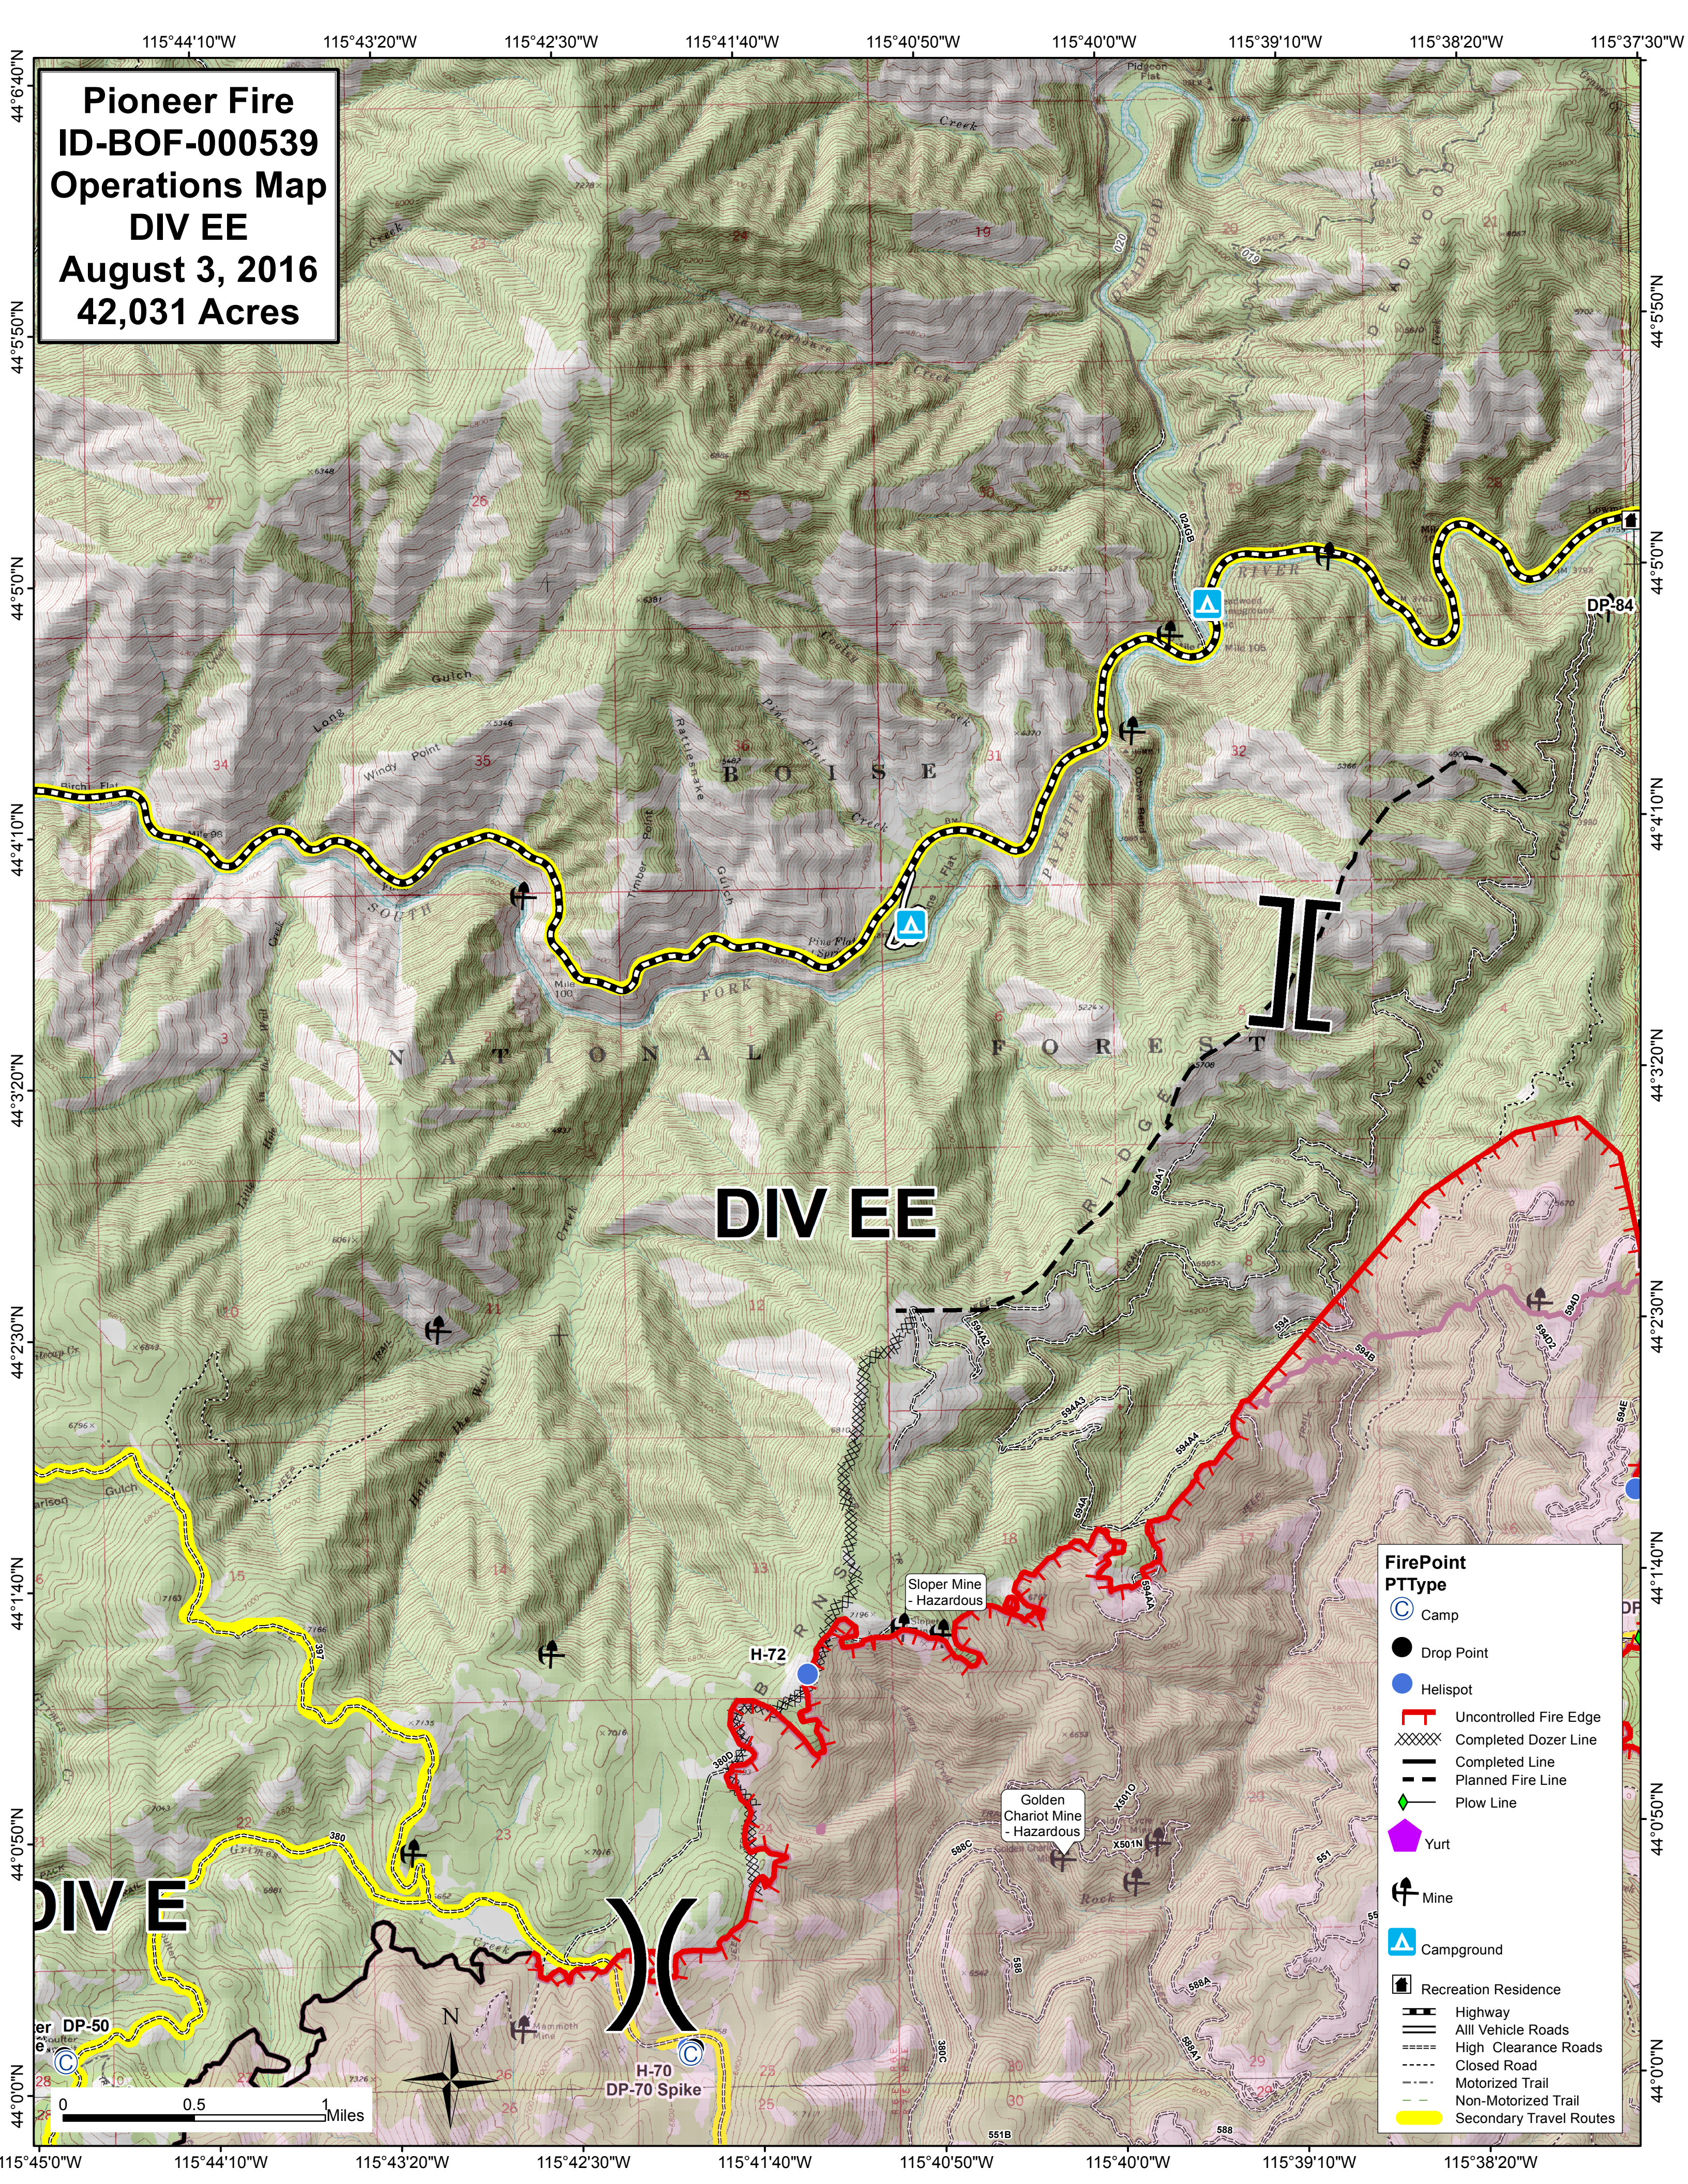

Pioneer Fire
ID-BOF-000539
Operations Map
DIV EE
August 3, 2016
42,031 Acres

- FirePoint**
PTType
- Camp
 - Drop Point
 - Helisport
 - Uncontrolled Fire Edge
 - Completed Dozer Line
 - Completed Line
 - Planned Fire Line
 - Plow Line
 - Yurt
 - Mine
 - Campground
 - Recreation Residence
 - Highway
 - All Vehicle Roads
 - High Clearance Roads
 - Closed Road
 - Motorized Trail
 - Non-Motorized Trail
 - Secondary Travel Routes

0 0.5 1 Miles