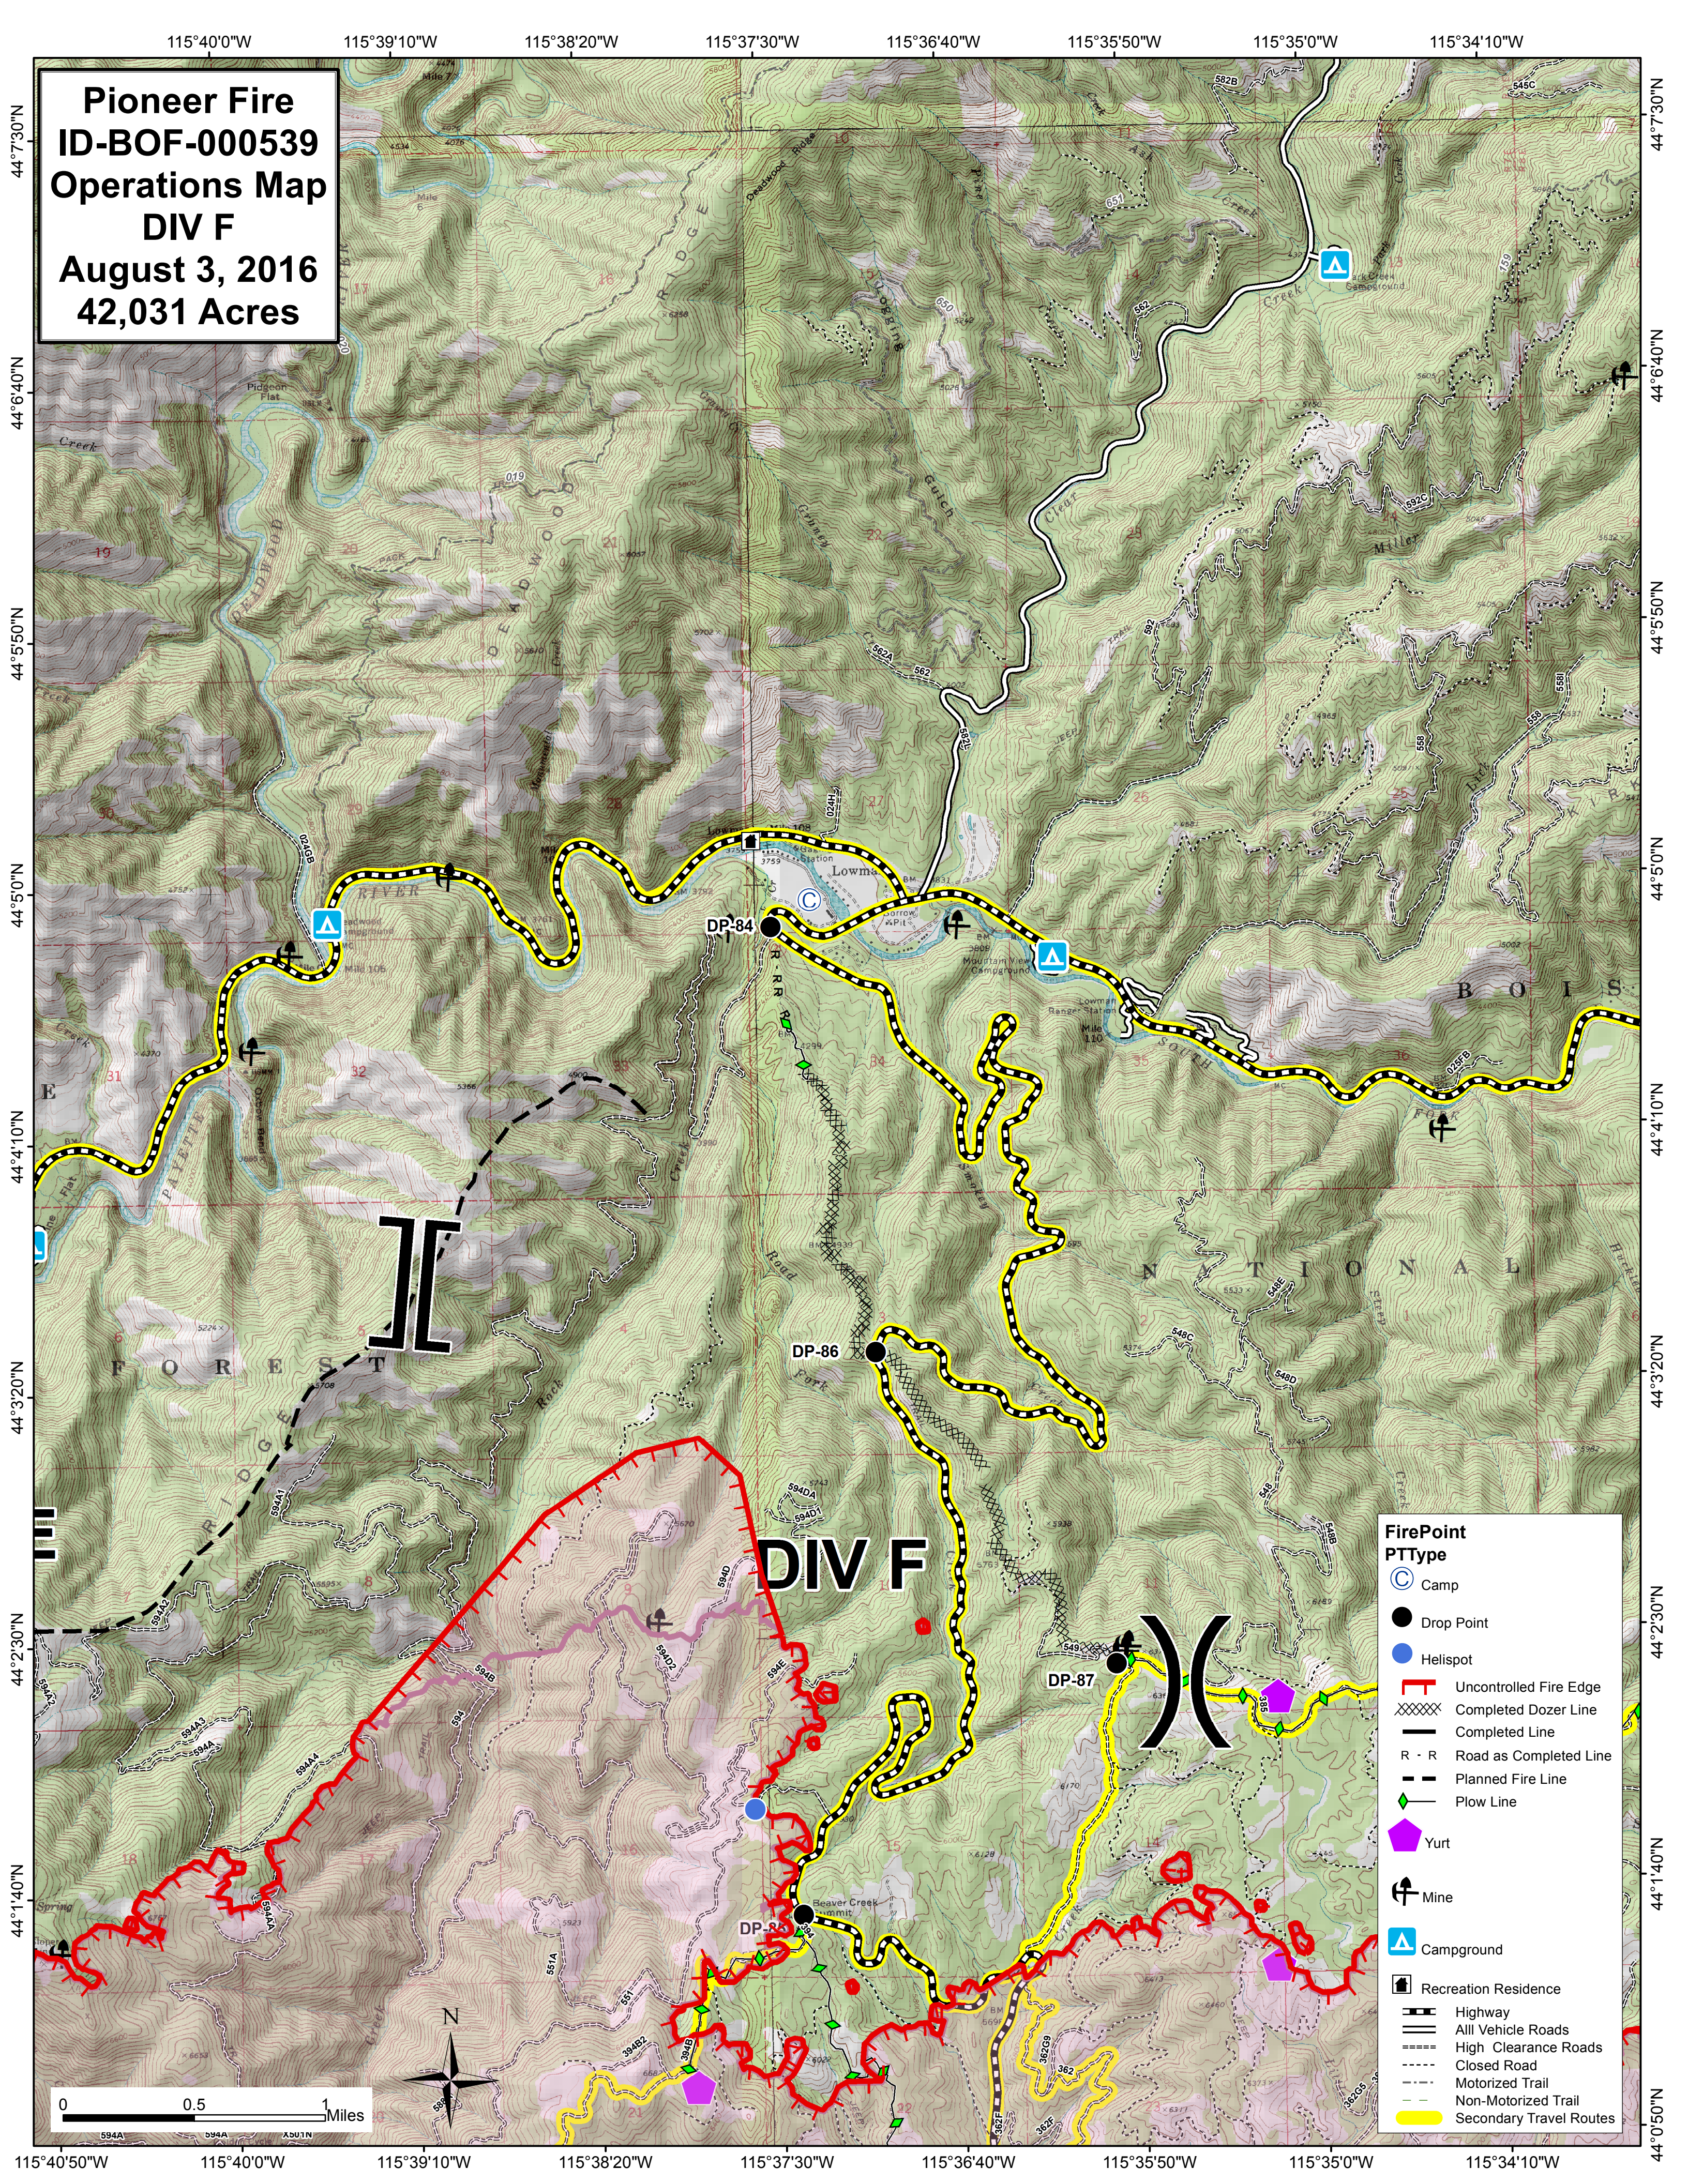

**Pioneer Fire  
ID-BOF-000539  
Operations Map  
DIV F  
August 3, 2016  
42,031 Acres**

FirePoint PTType	
	Camp
	Drop Point
	Helispot
	Uncontrolled Fire Edge
	Completed Dozer Line
	Completed Line
	Road as Completed Line
	Planned Fire Line
	Plow Line
	Yurt
	Mine
	Campground
	Recreation Residence
	Highway
	All Vehicle Roads
	High Clearance Roads
	Closed Road
	Motorized Trail
	Non-Motorized Trail
	Secondary Travel Routes