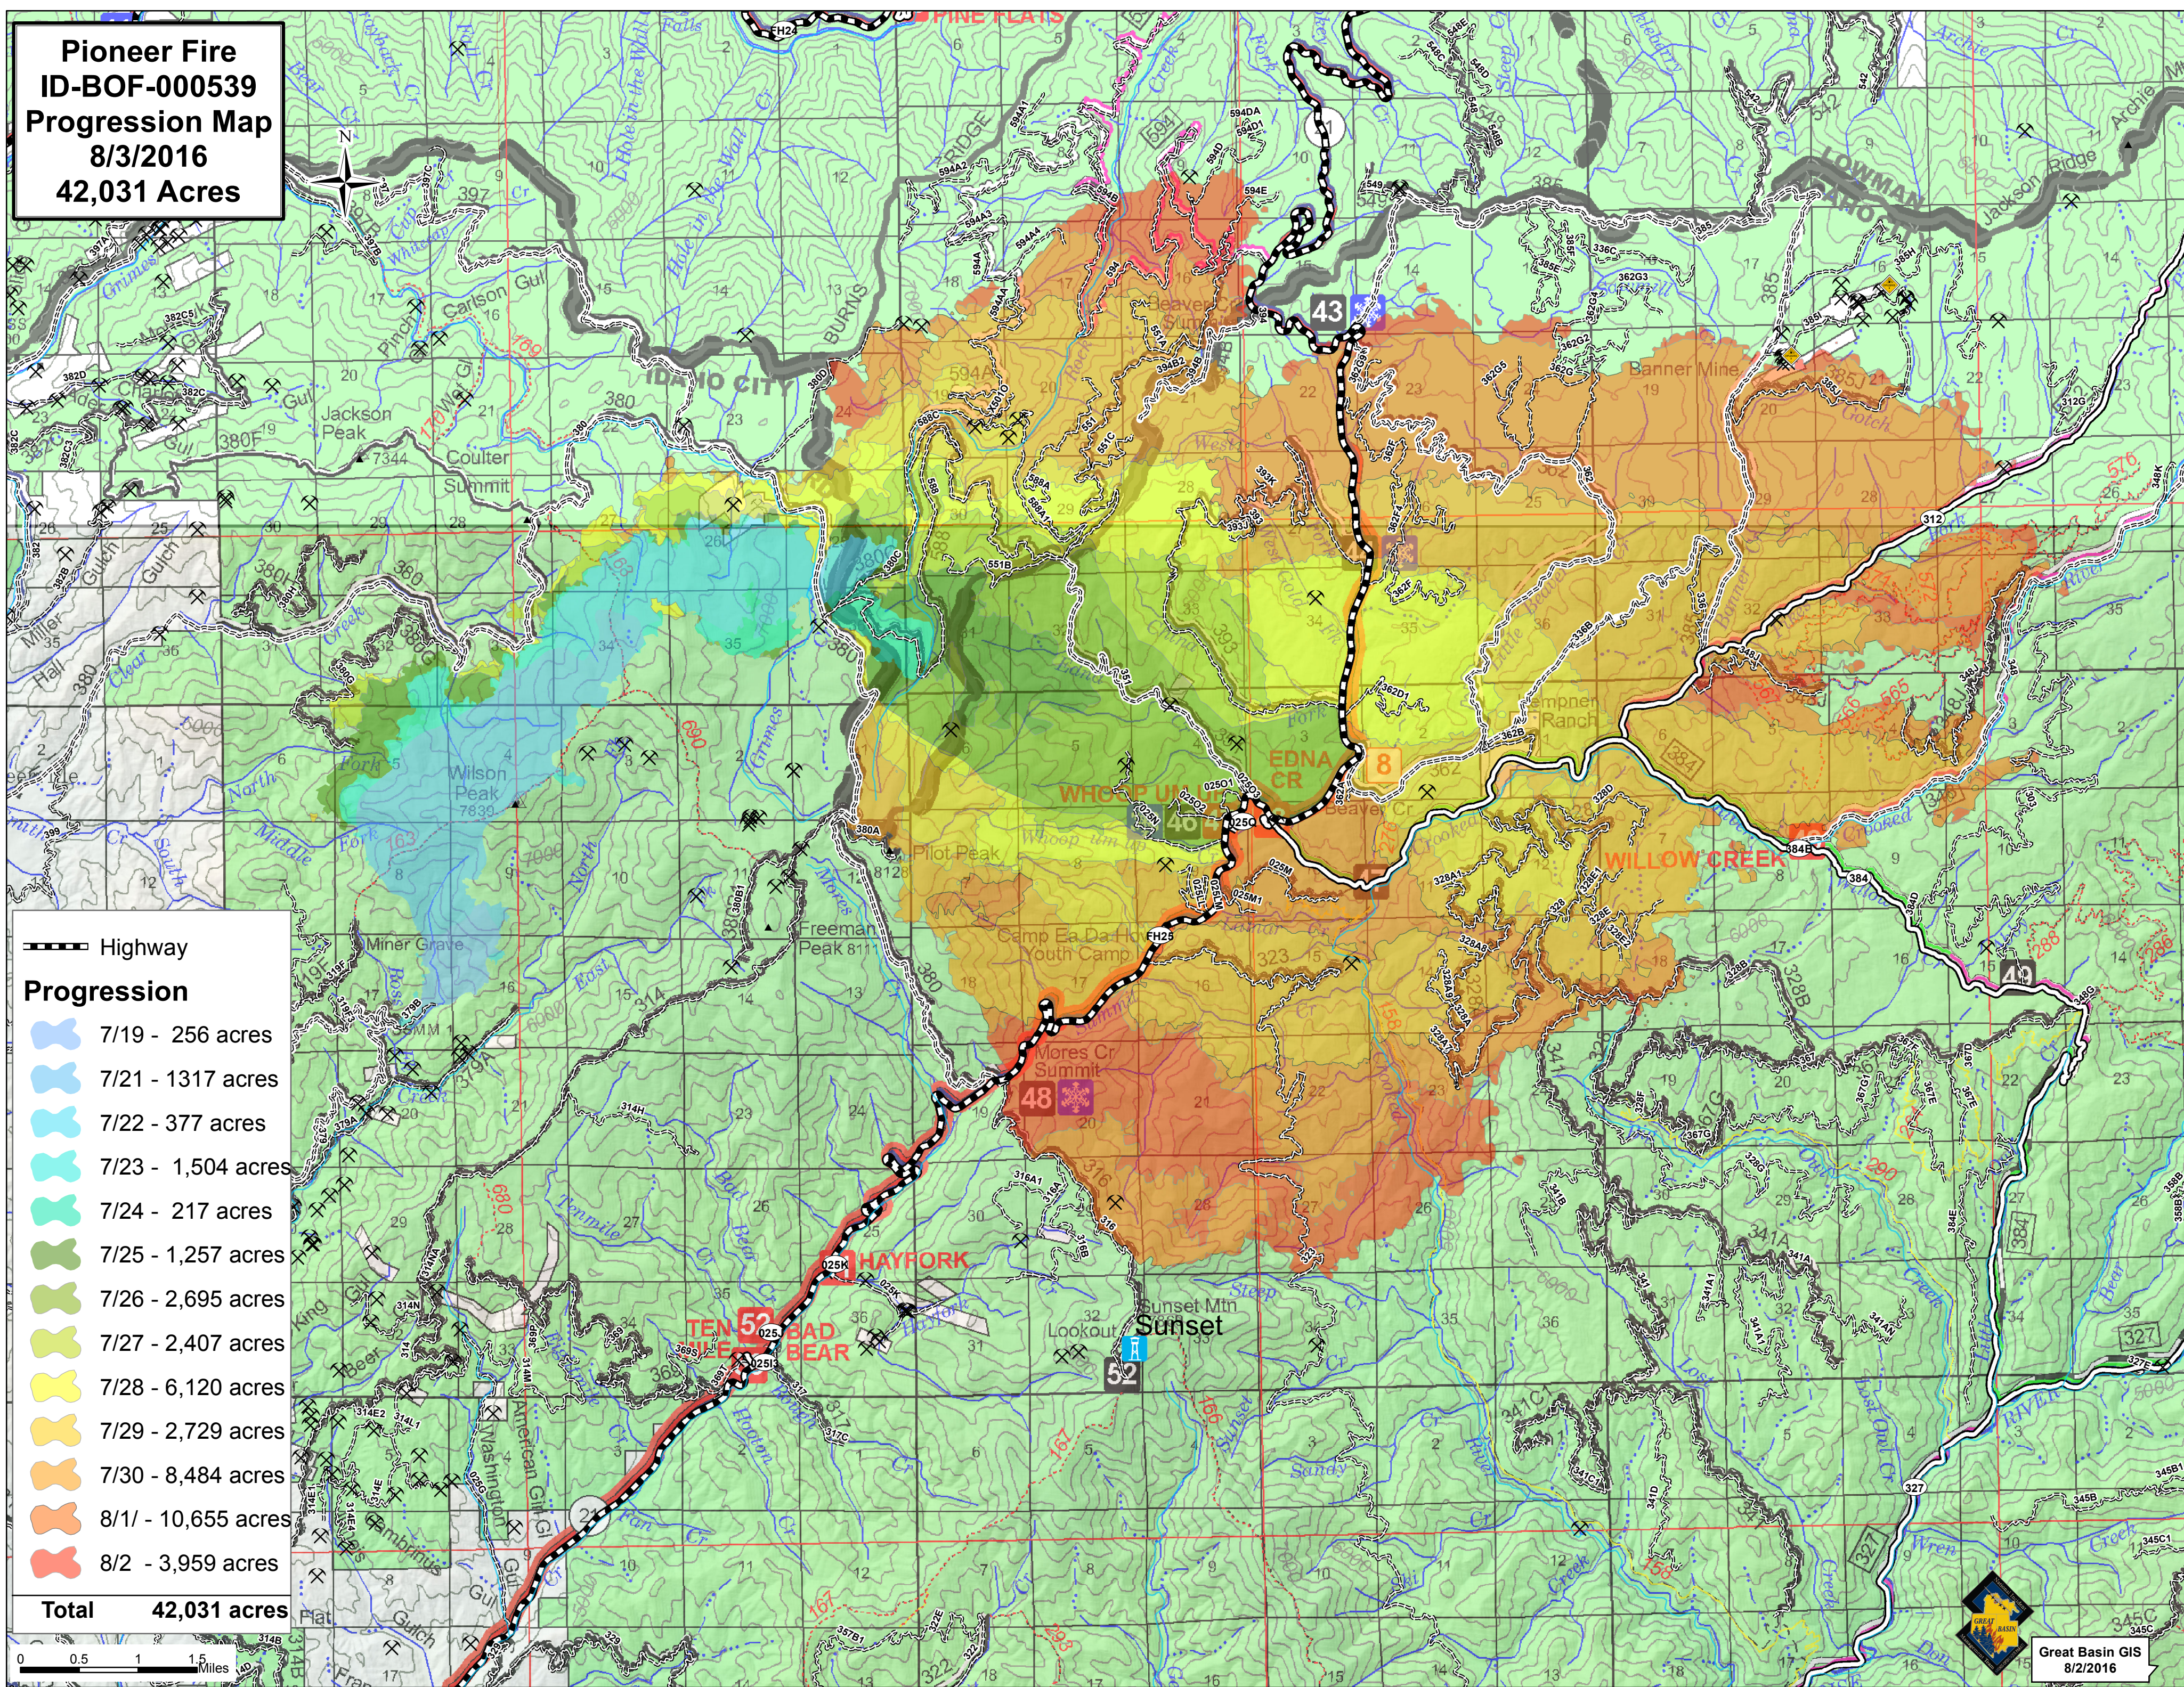

**Pioneer Fire
ID-BOF-000539
Progression Map
8/3/2016
42,031 Acres**

	Highway
Progression	
	7/19 - 256 acres
	7/21 - 1,317 acres
	7/22 - 377 acres
	7/23 - 1,504 acres
	7/24 - 217 acres
	7/25 - 1,257 acres
	7/26 - 2,695 acres
	7/27 - 2,407 acres
	7/28 - 6,120 acres
	7/29 - 2,729 acres
	7/30 - 8,484 acres
	8/1 - 10,655 acres
	8/2 - 3,959 acres
Total	42,031 acres