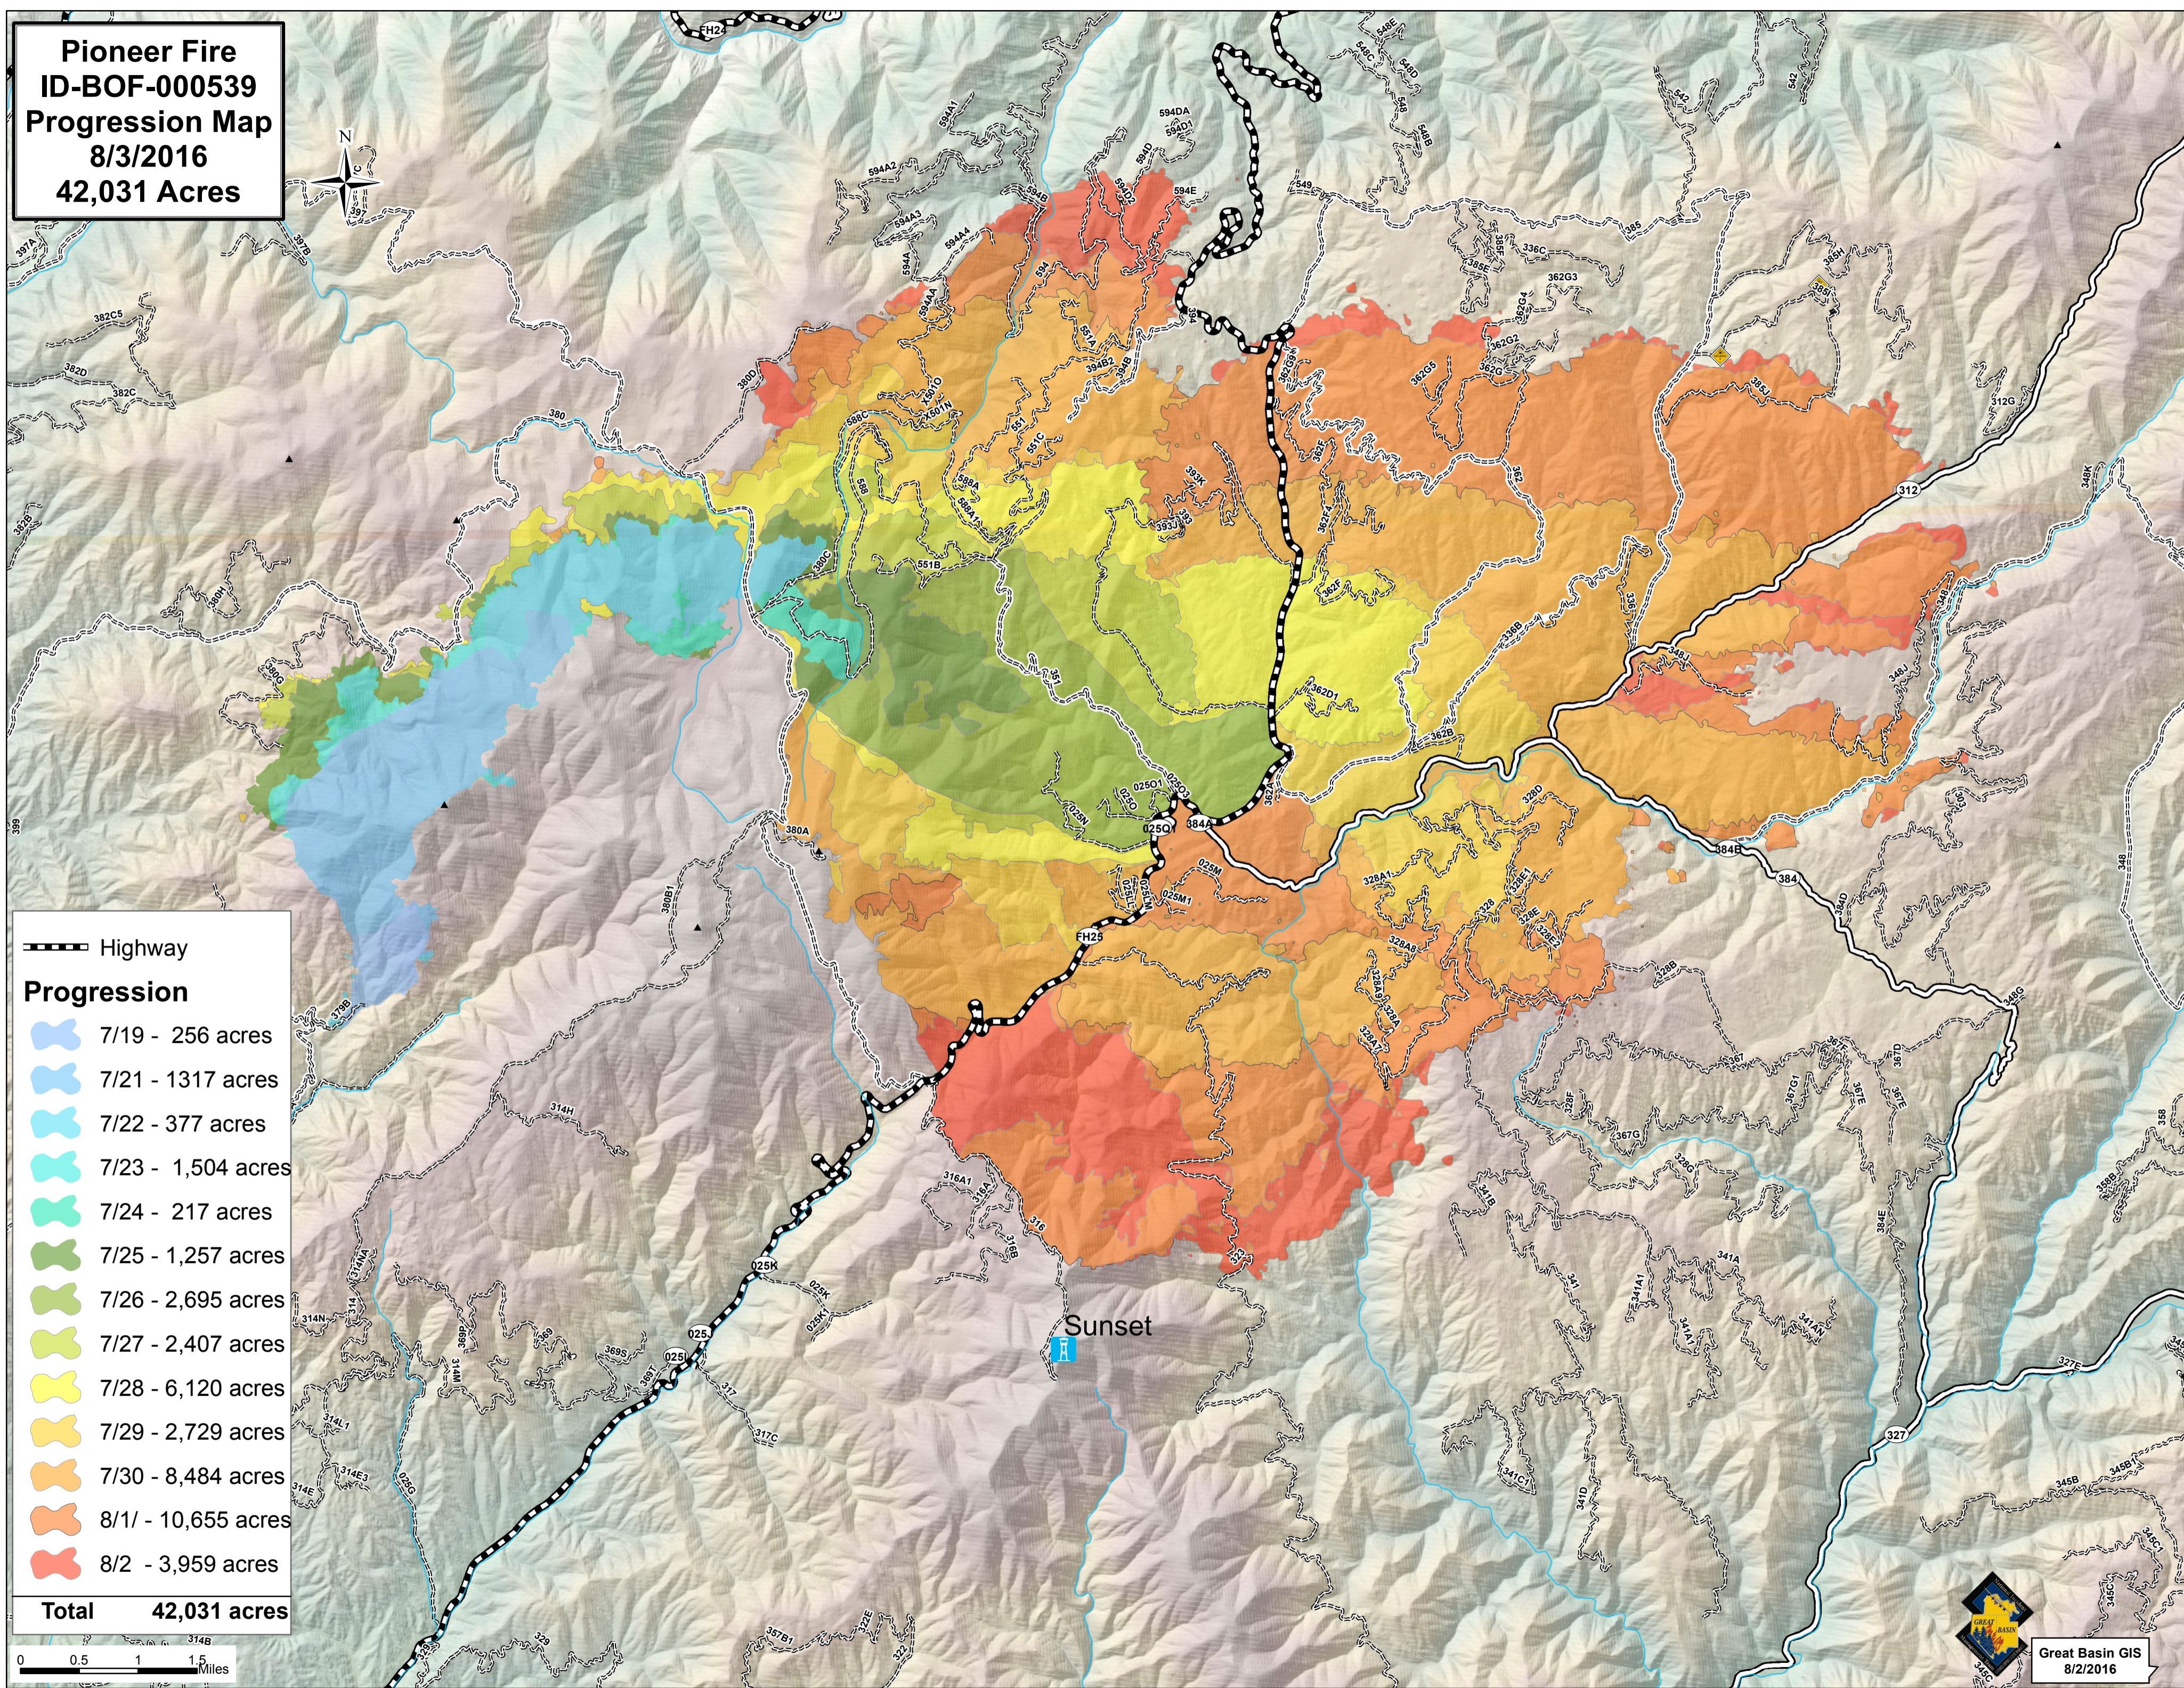

**Pioneer Fire  
ID-BOF-000539  
Progression Map  
8/3/2016  
42,031 Acres**

Highway
<b>Progression</b>
7/19 - 256 acres
7/21 - 1317 acres
7/22 - 377 acres
7/23 - 1,504 acres
7/24 - 217 acres
7/25 - 1,257 acres
7/26 - 2,695 acres
7/27 - 2,407 acres
7/28 - 6,120 acres
7/29 - 2,729 acres
7/30 - 8,484 acres
8/1 - 10,655 acres
8/2 - 3,959 acres
<b>Total</b> 42,031 acres