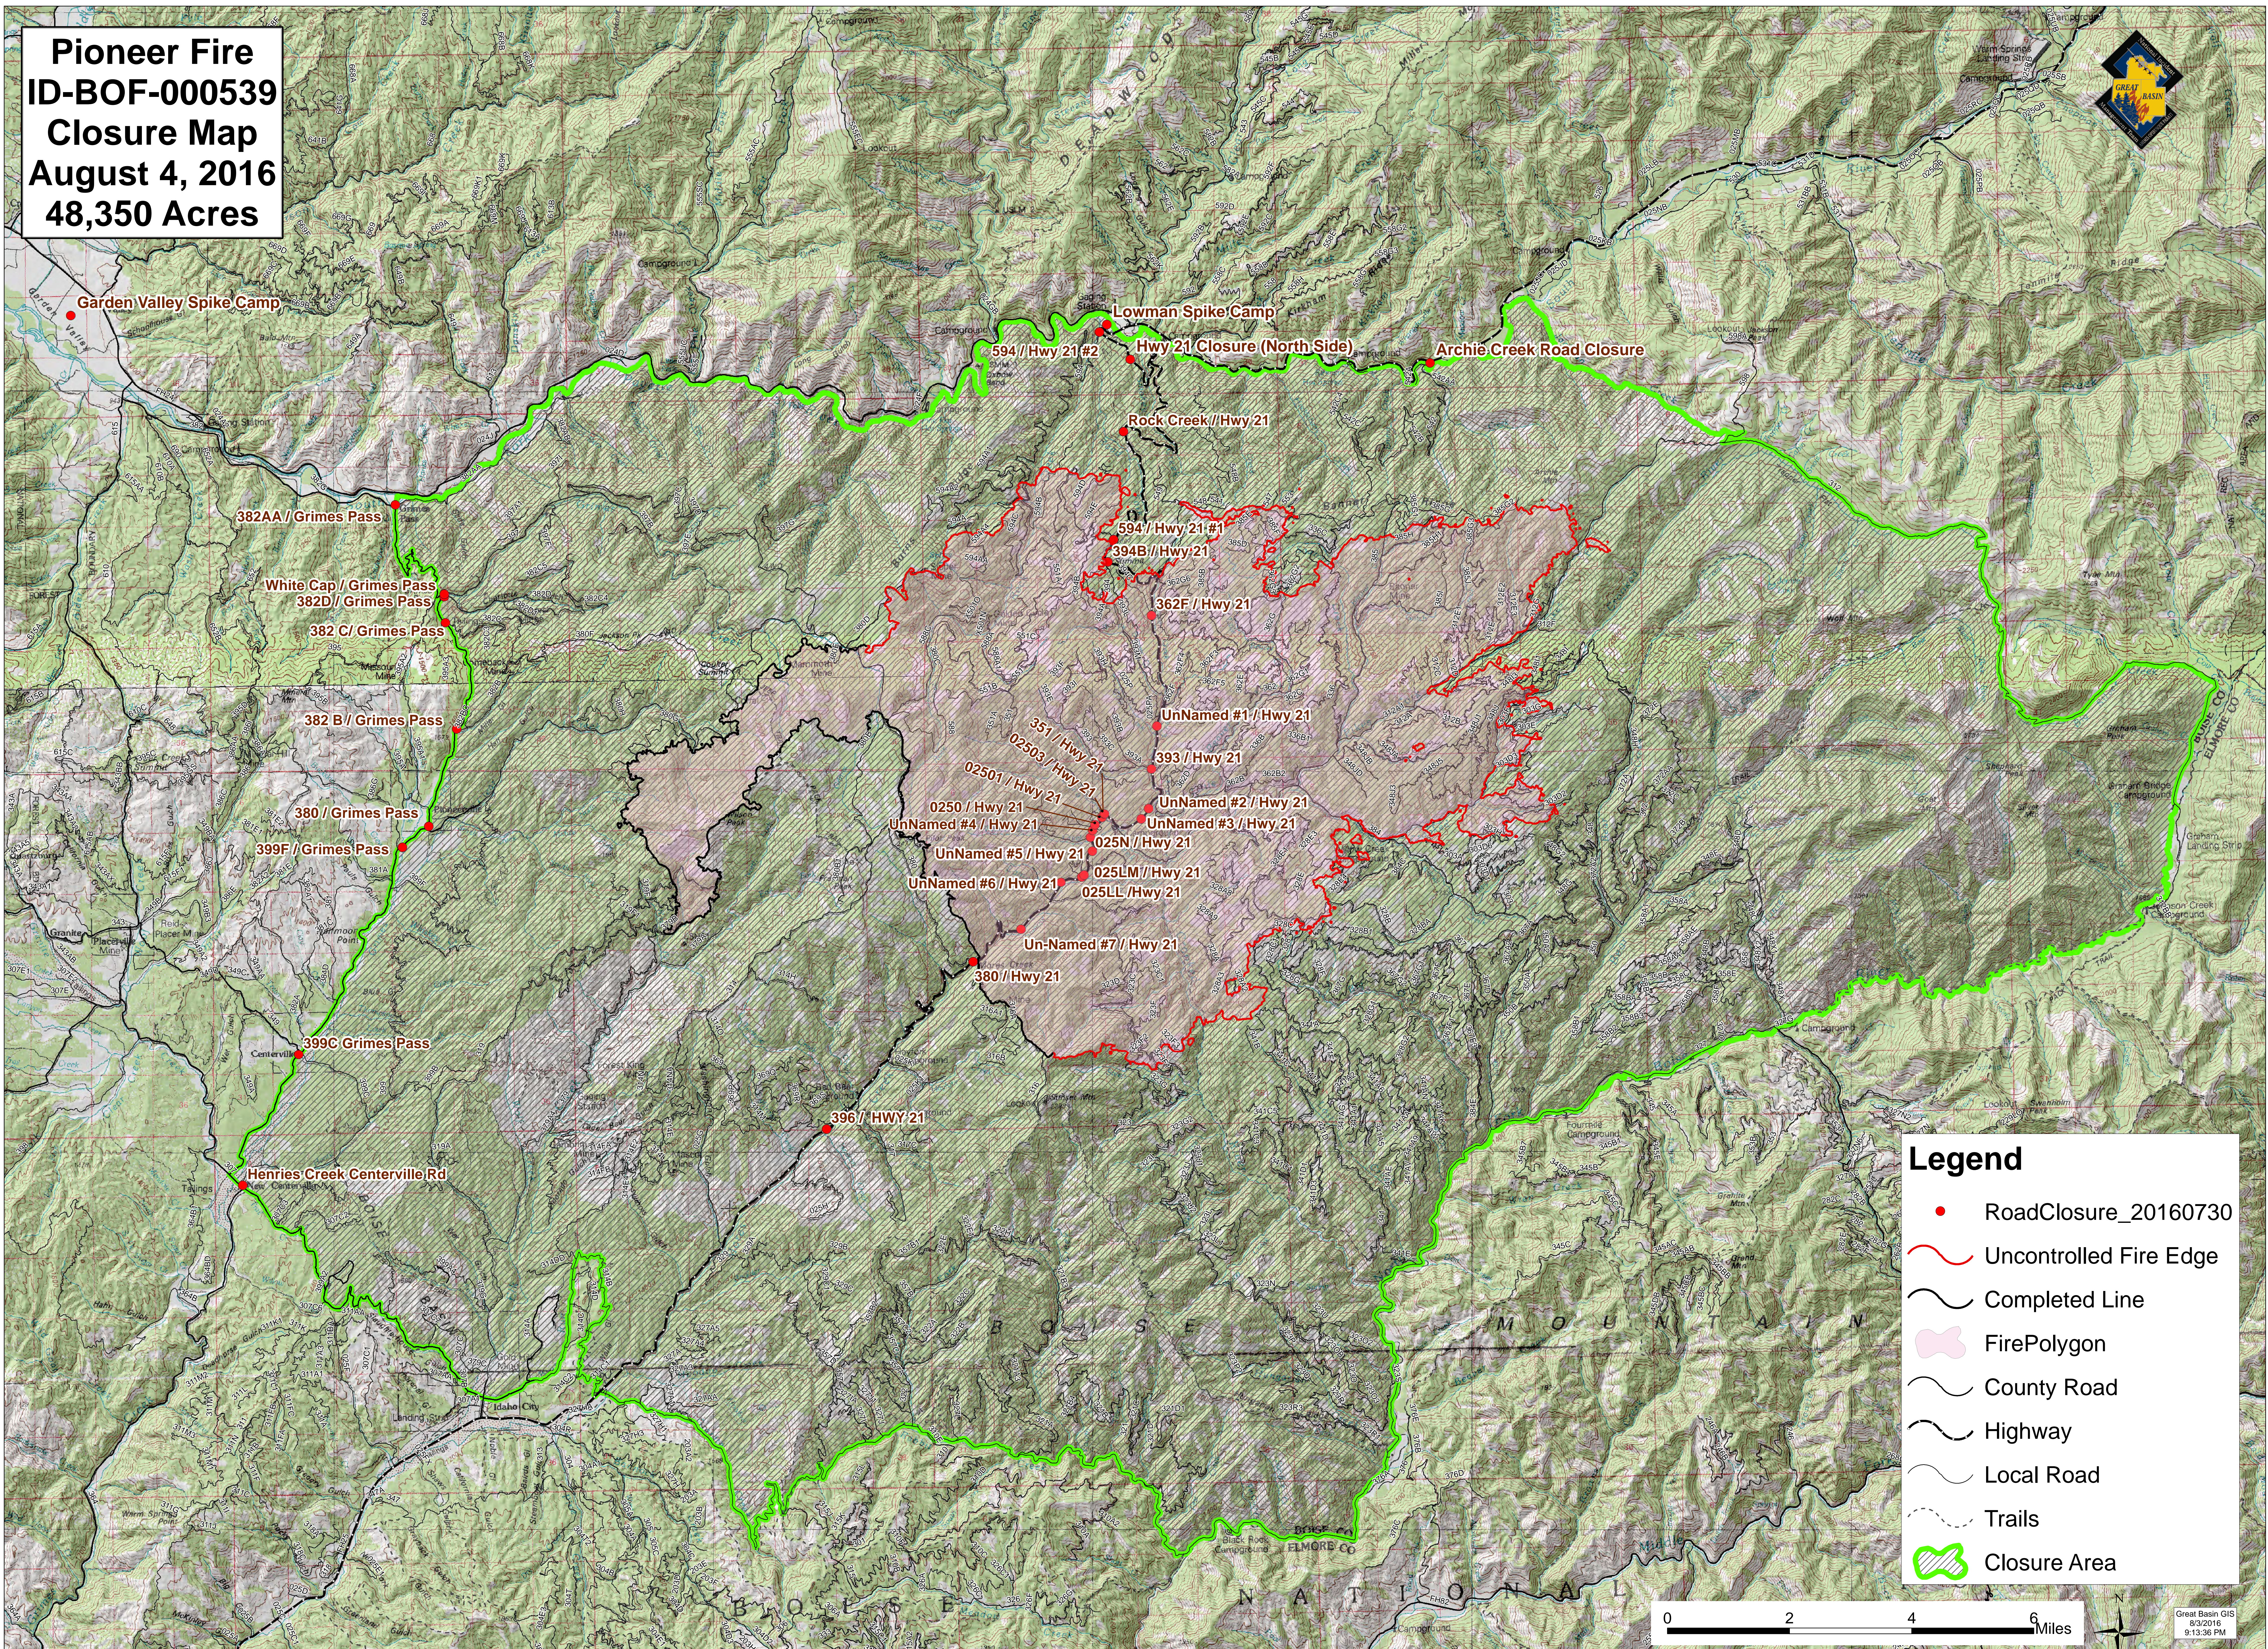

**Pioneer Fire
ID-BOF-000539
Closure Map
August 4, 2016
48,350 Acres**

Legend

- RoadClosure_20160730
- ~ Uncontrolled Fire Edge
- ~ Completed Line
- FirePolygon
- ~ County Road
- ~ Highway
- ~ Local Road
- - - Trails
- Closure Area