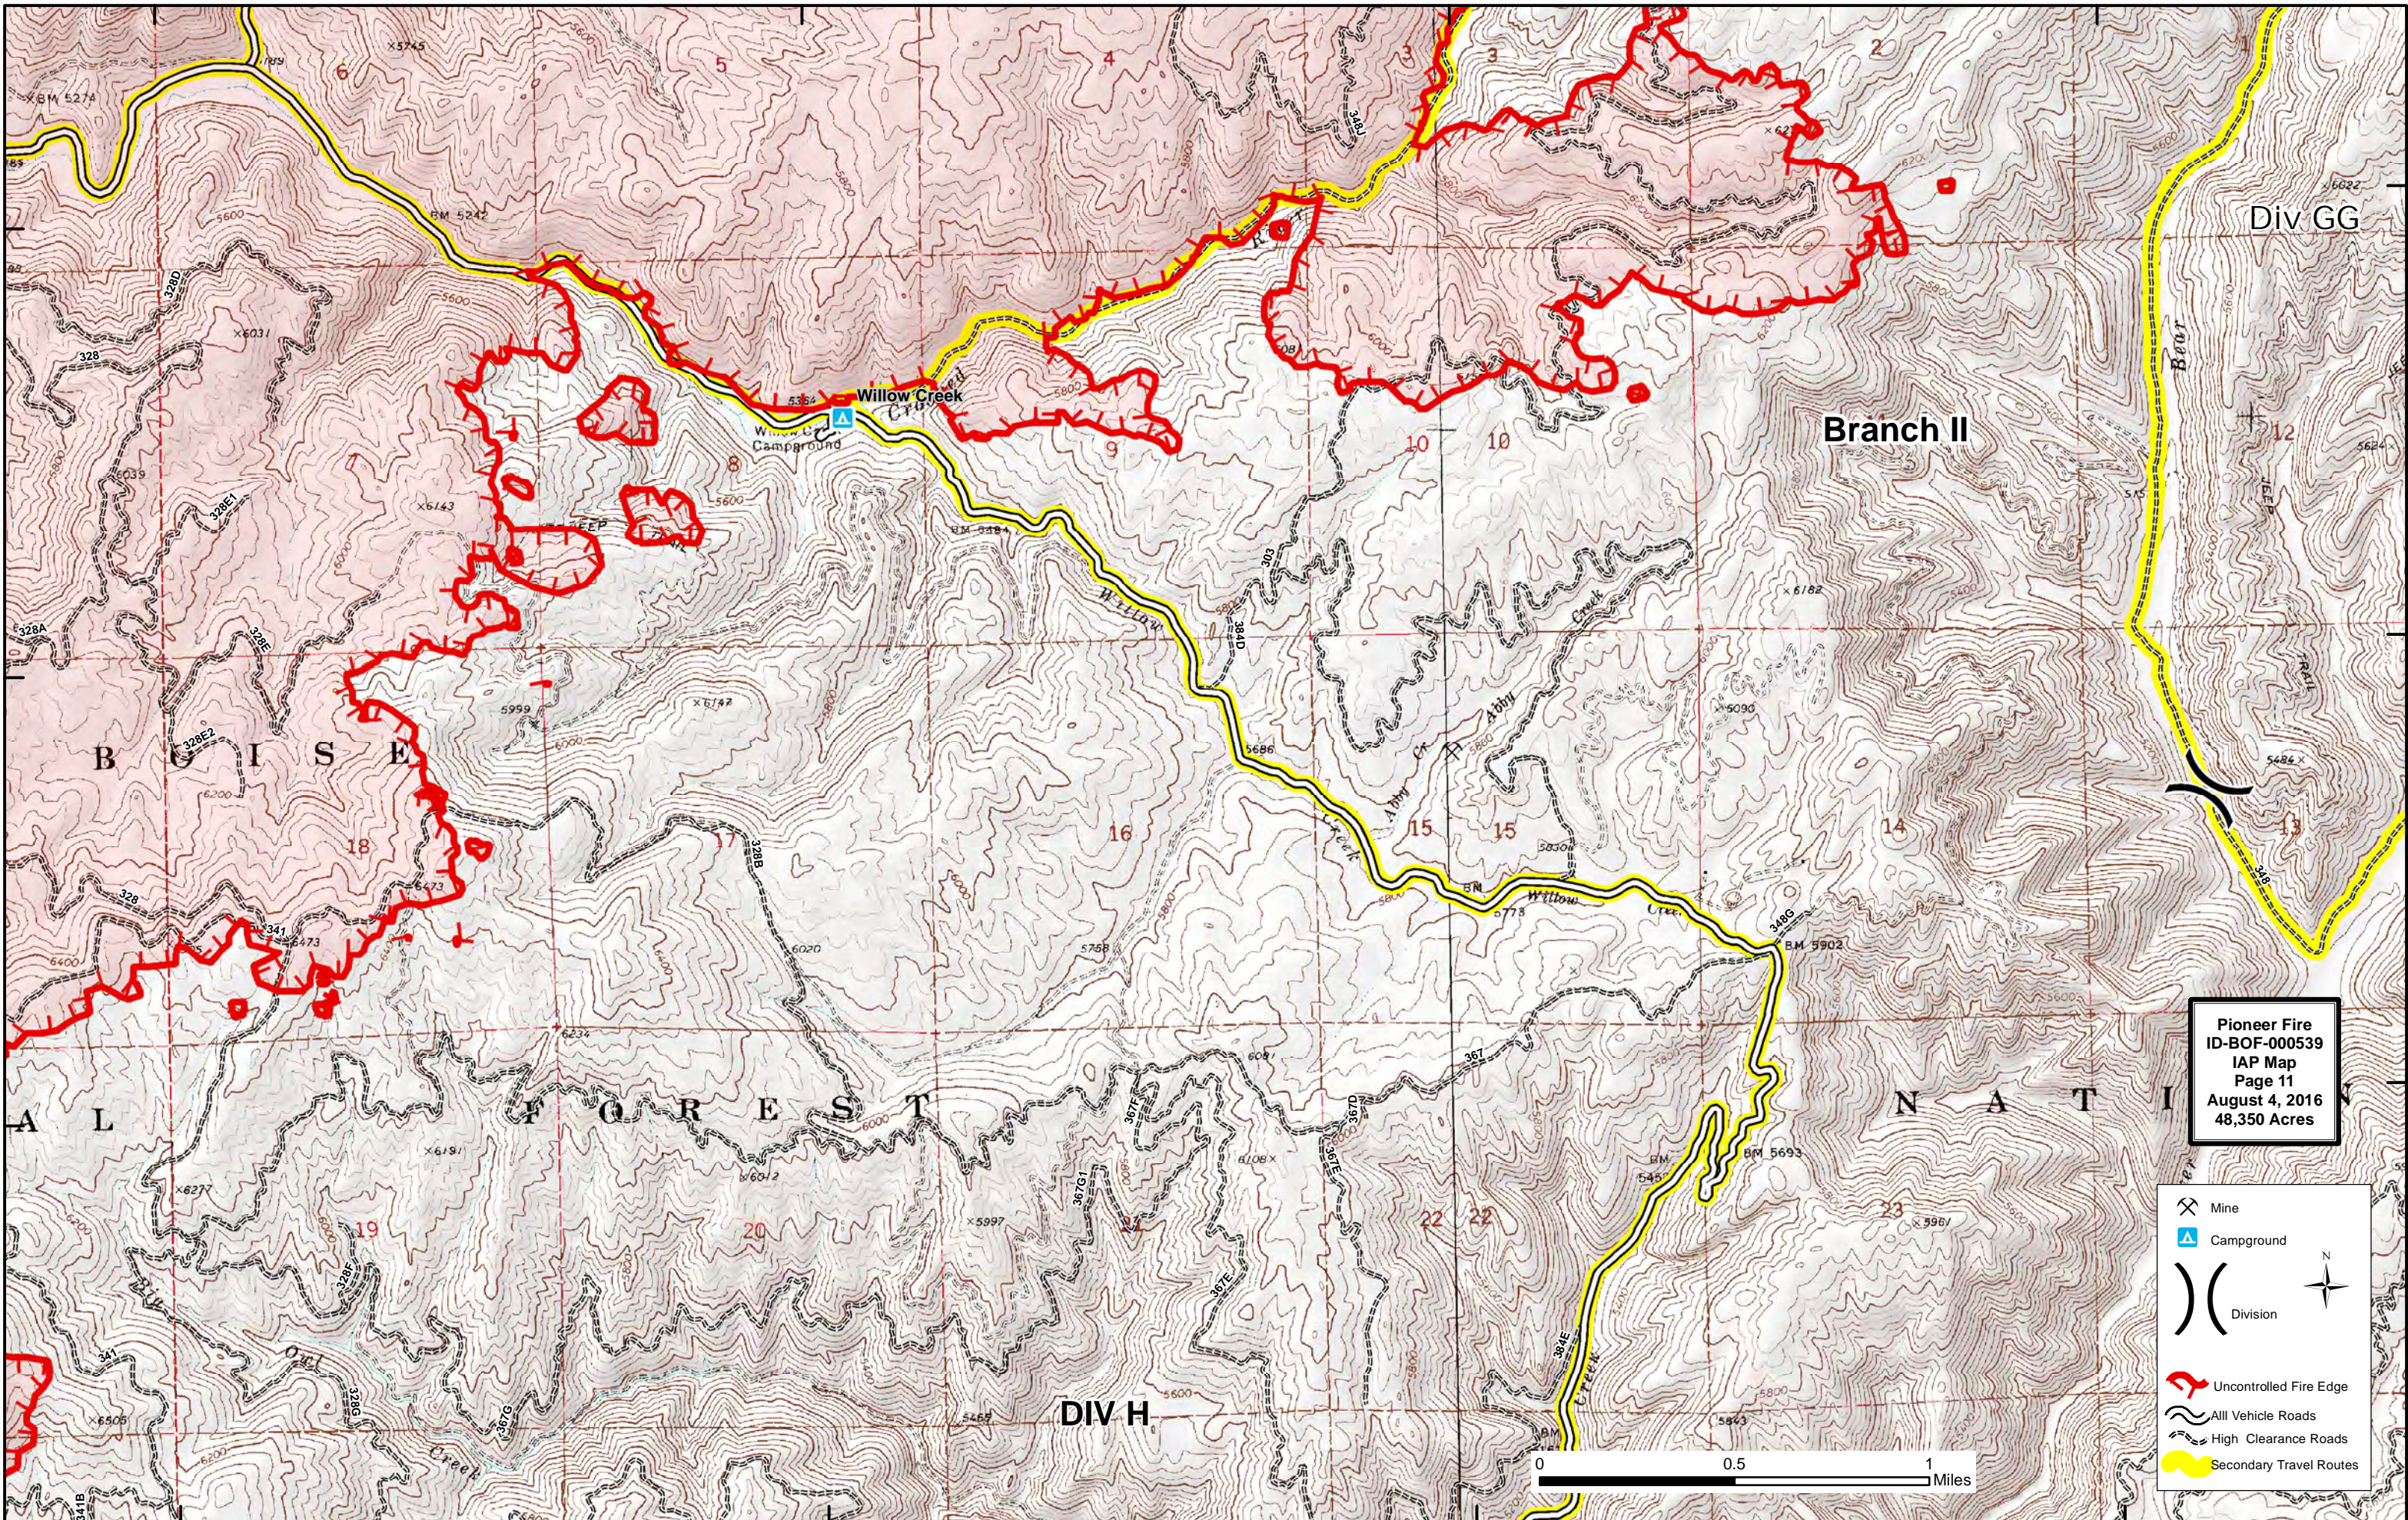

115°34'W

115°32'W

115°30'W

115°28'W

43°58'N

43°57'N

43°56'N

43°58'N

43°57'N

43°56'N

Div GG

Branch II

Willow Creek
Campground

Pioneer Fire
ID-BOF-000539
IAP Map
Page 11
August 4, 2016
48,350 Acres

- Mine
- Campground
- Division
- Uncontrolled Fire Edge
- All Vehicle Roads
- High Clearance Roads
- Secondary Travel Routes

0 0.5 1 Miles

115°34'W

115°32'W

115°30'W

115°28'W