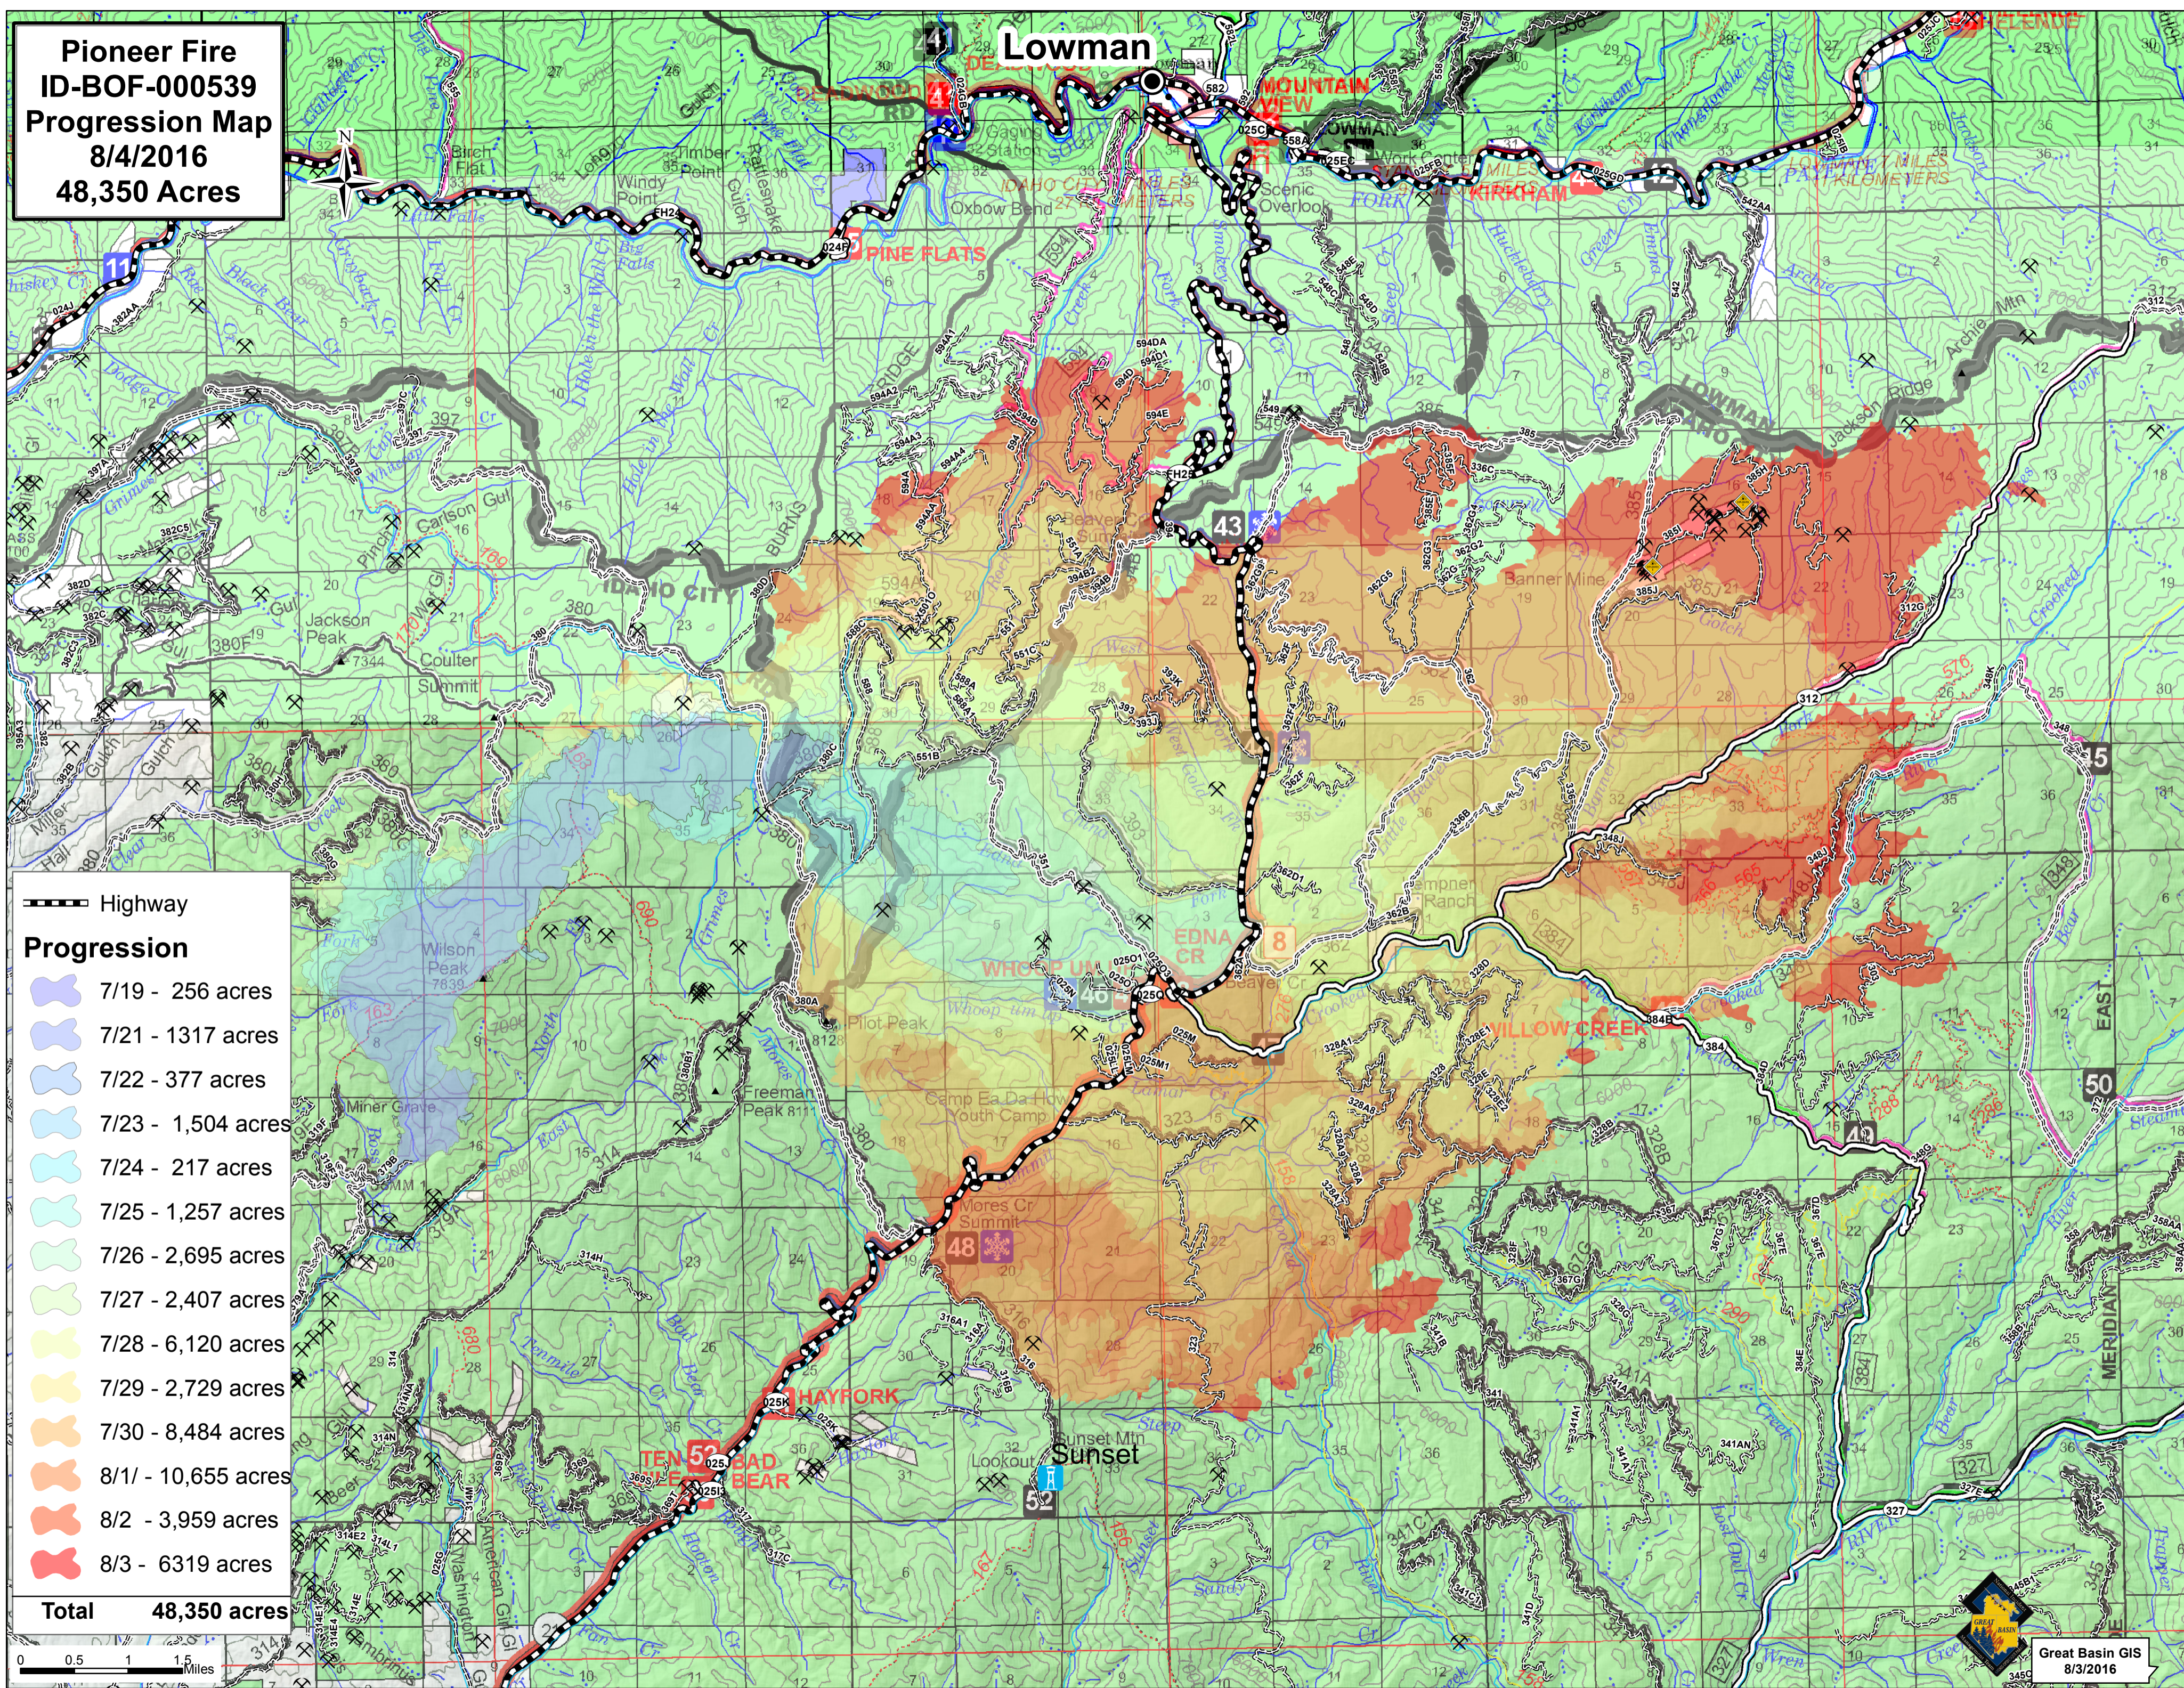

**Pioneer Fire
ID-BOF-000539
Progression Map
8/4/2016
48,350 Acres**

- Highway
- Progression**
- 7/19 - 256 acres
- 7/21 - 1317 acres
- 7/22 - 377 acres
- 7/23 - 1,504 acres
- 7/24 - 217 acres
- 7/25 - 1,257 acres
- 7/26 - 2,695 acres
- 7/27 - 2,407 acres
- 7/28 - 6,120 acres
- 7/29 - 2,729 acres
- 7/30 - 8,484 acres
- 8/1/ - 10,655 acres
- 8/2 - 3,959 acres
- 8/3 - 6319 acres
- Total 48,350 acres**

0 0.5 1 1.5 Miles