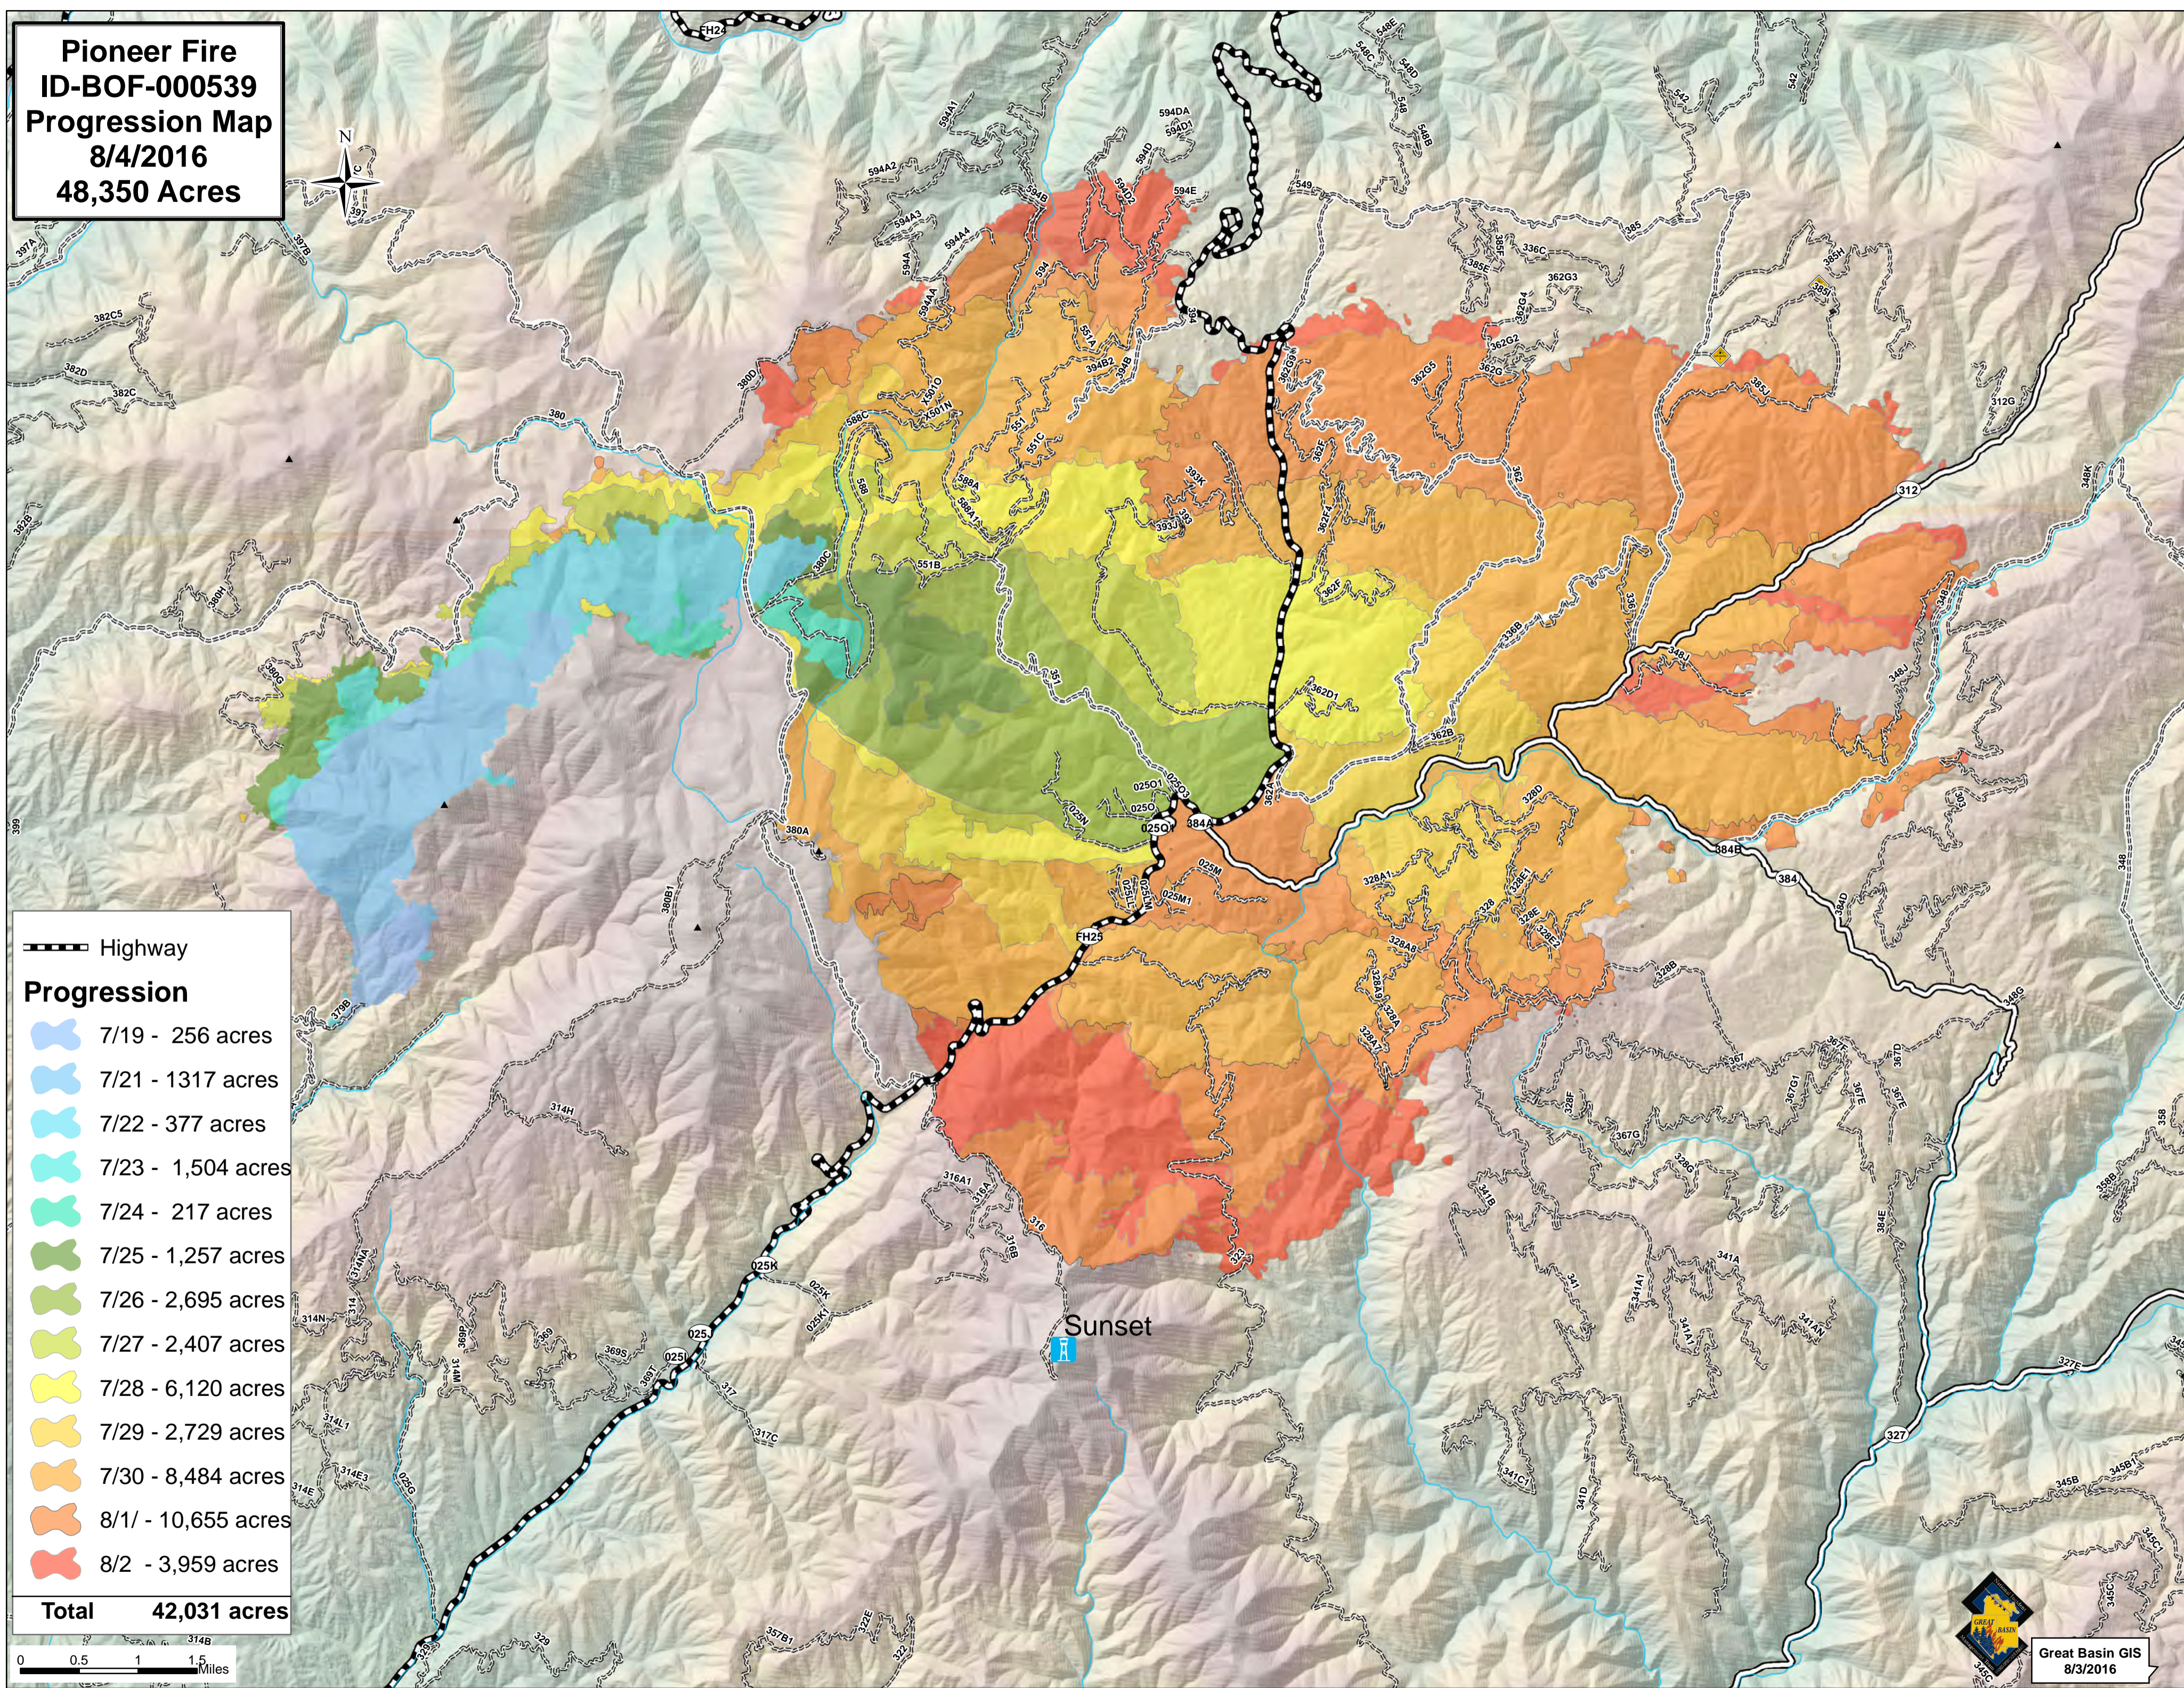

**Pioneer Fire
ID-BOF-000539
Progression Map
8/4/2016
48,350 Acres**

Highway
 Highway

Progression

- 7/19 - 256 acres
- 7/21 - 1,317 acres
- 7/22 - 377 acres
- 7/23 - 1,504 acres
- 7/24 - 217 acres
- 7/25 - 1,257 acres
- 7/26 - 2,695 acres
- 7/27 - 2,407 acres
- 7/28 - 6,120 acres
- 7/29 - 2,729 acres
- 7/30 - 8,484 acres
- 8/1 - 10,655 acres
- 8/2 - 3,959 acres

Total 42,031 acres