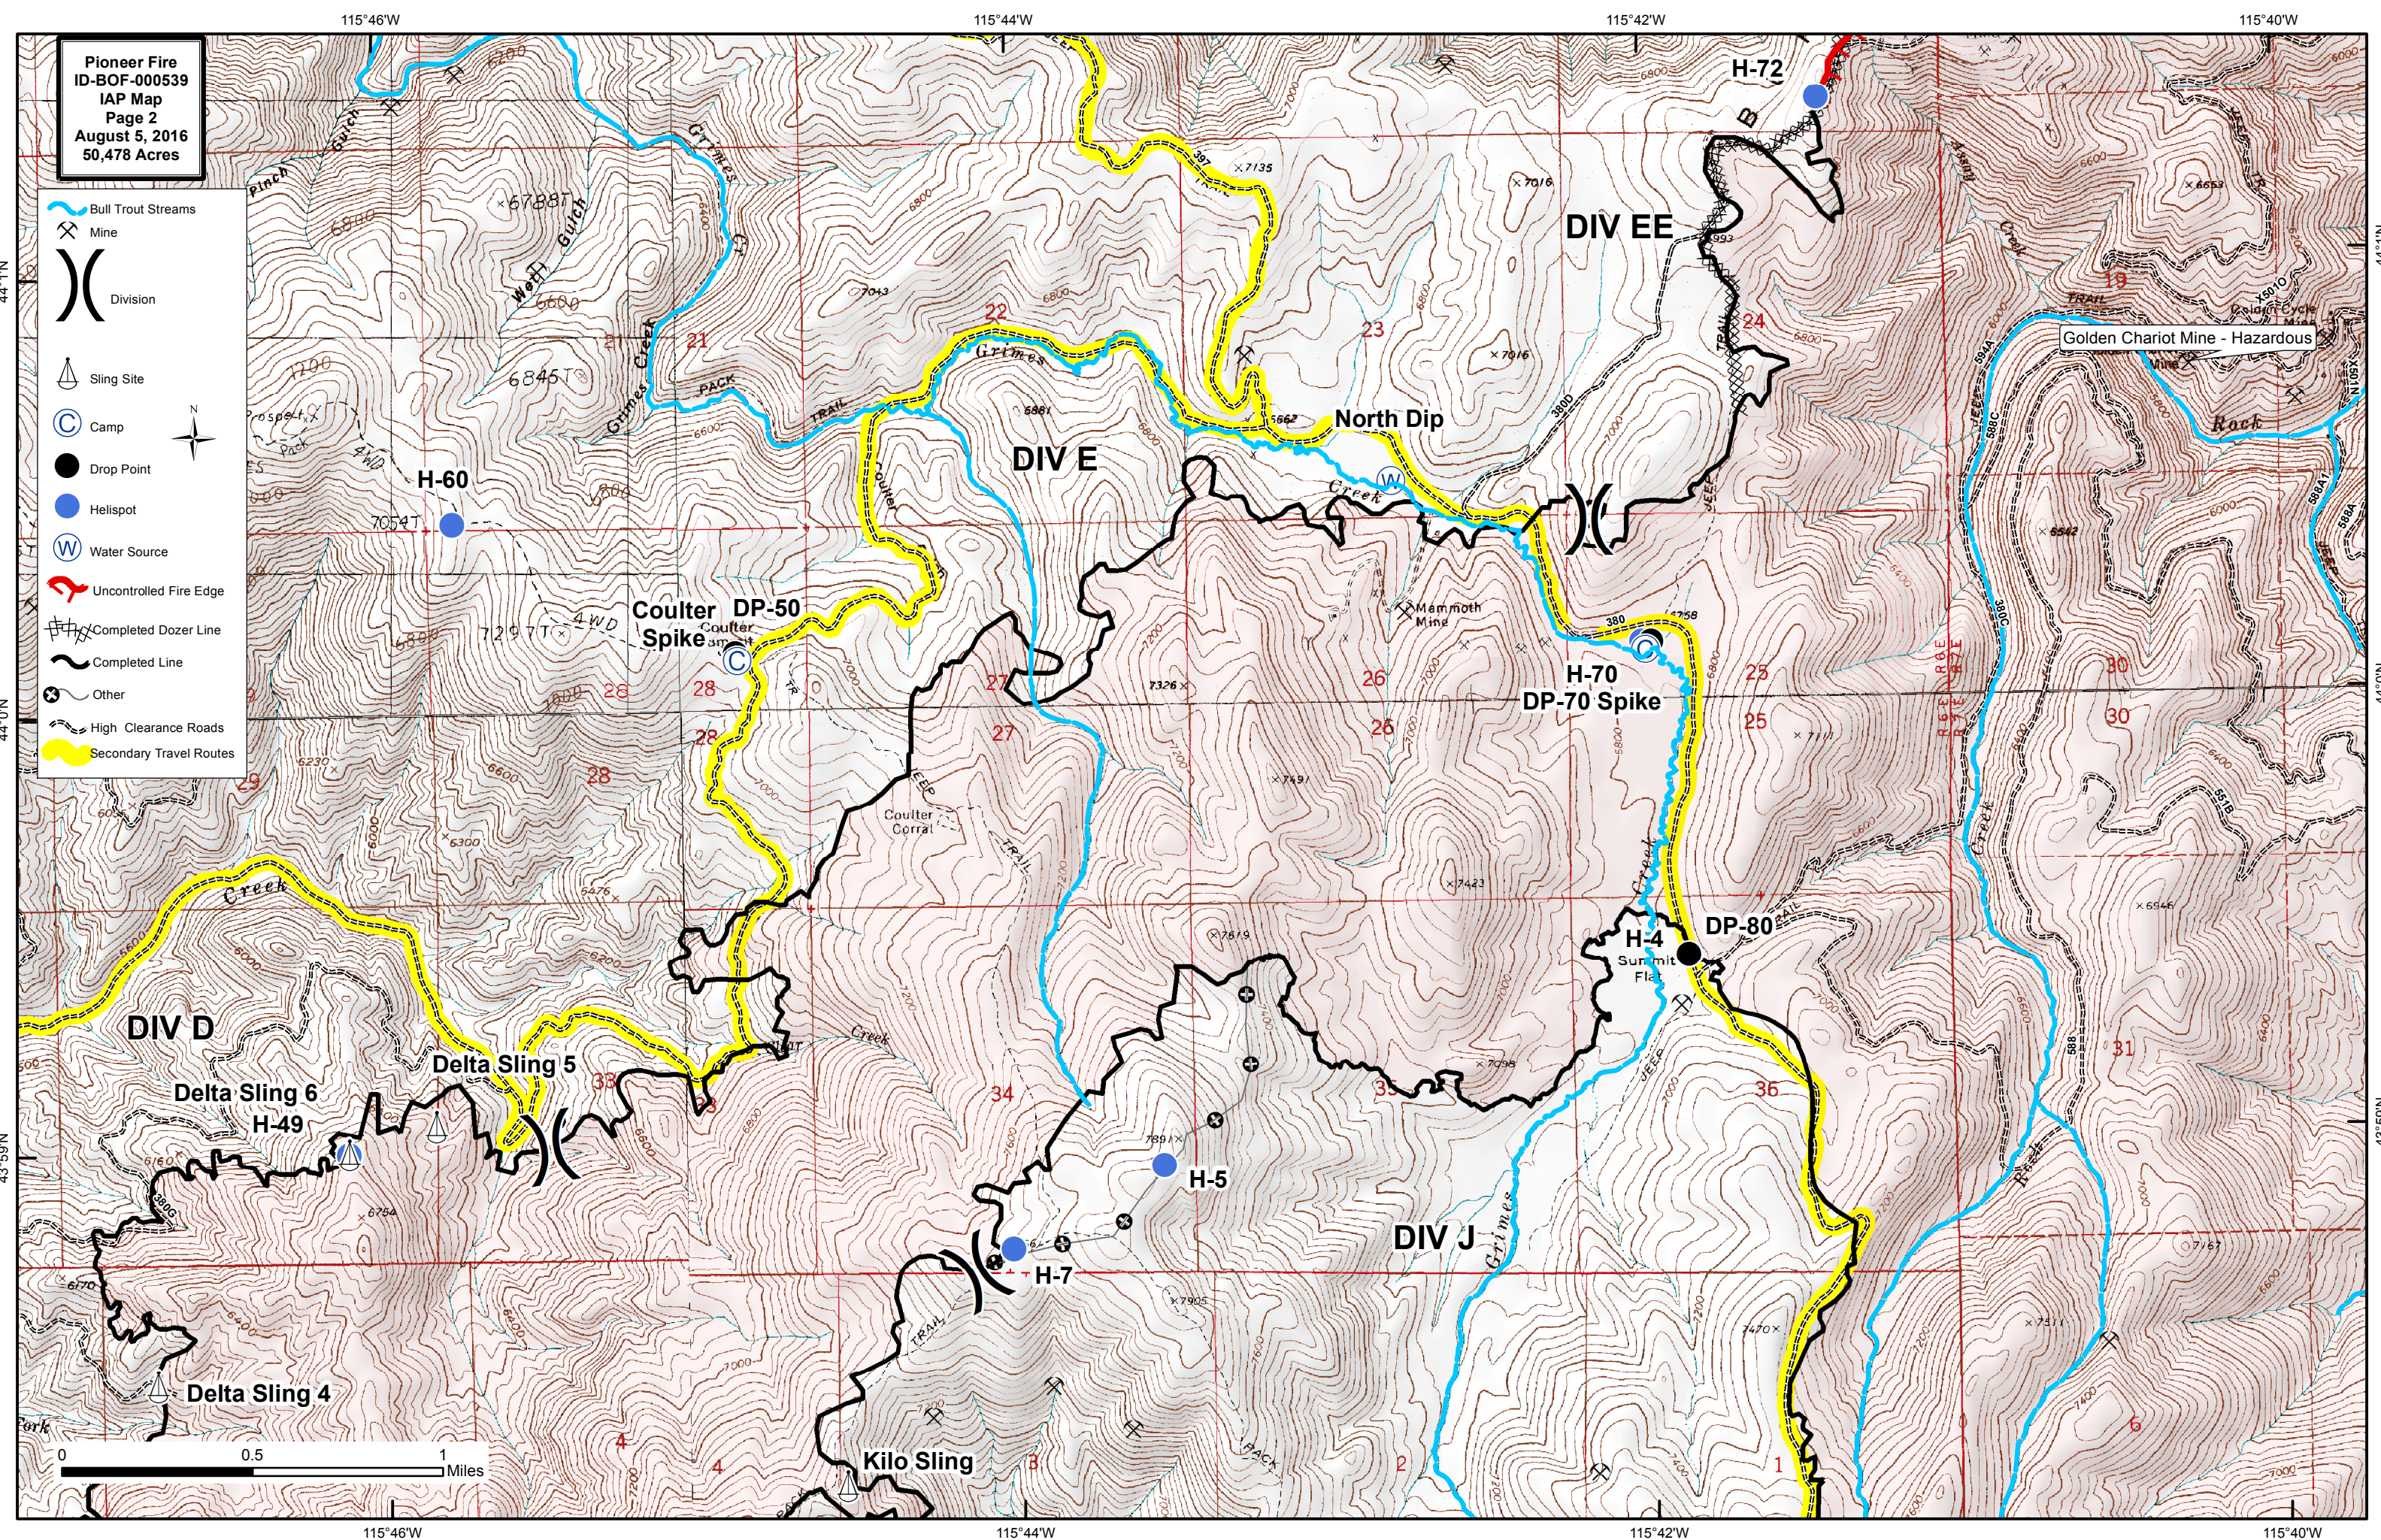

Pioneer Fire
ID-BOF-000539
IAP Map
Page 2
August 5, 2016
50,478 Acres

- Bull Trout Streams
- Mine
- Division
- Sling Site
- Camp
- Drop Point
- Helispot
- Water Source
- Uncontrolled Fire Edge
- Completed Dozer Line
- Completed Line
- Other
- High Clearance Roads
- Secondary Travel Routes

Golden Chariot Mine - Hazardous