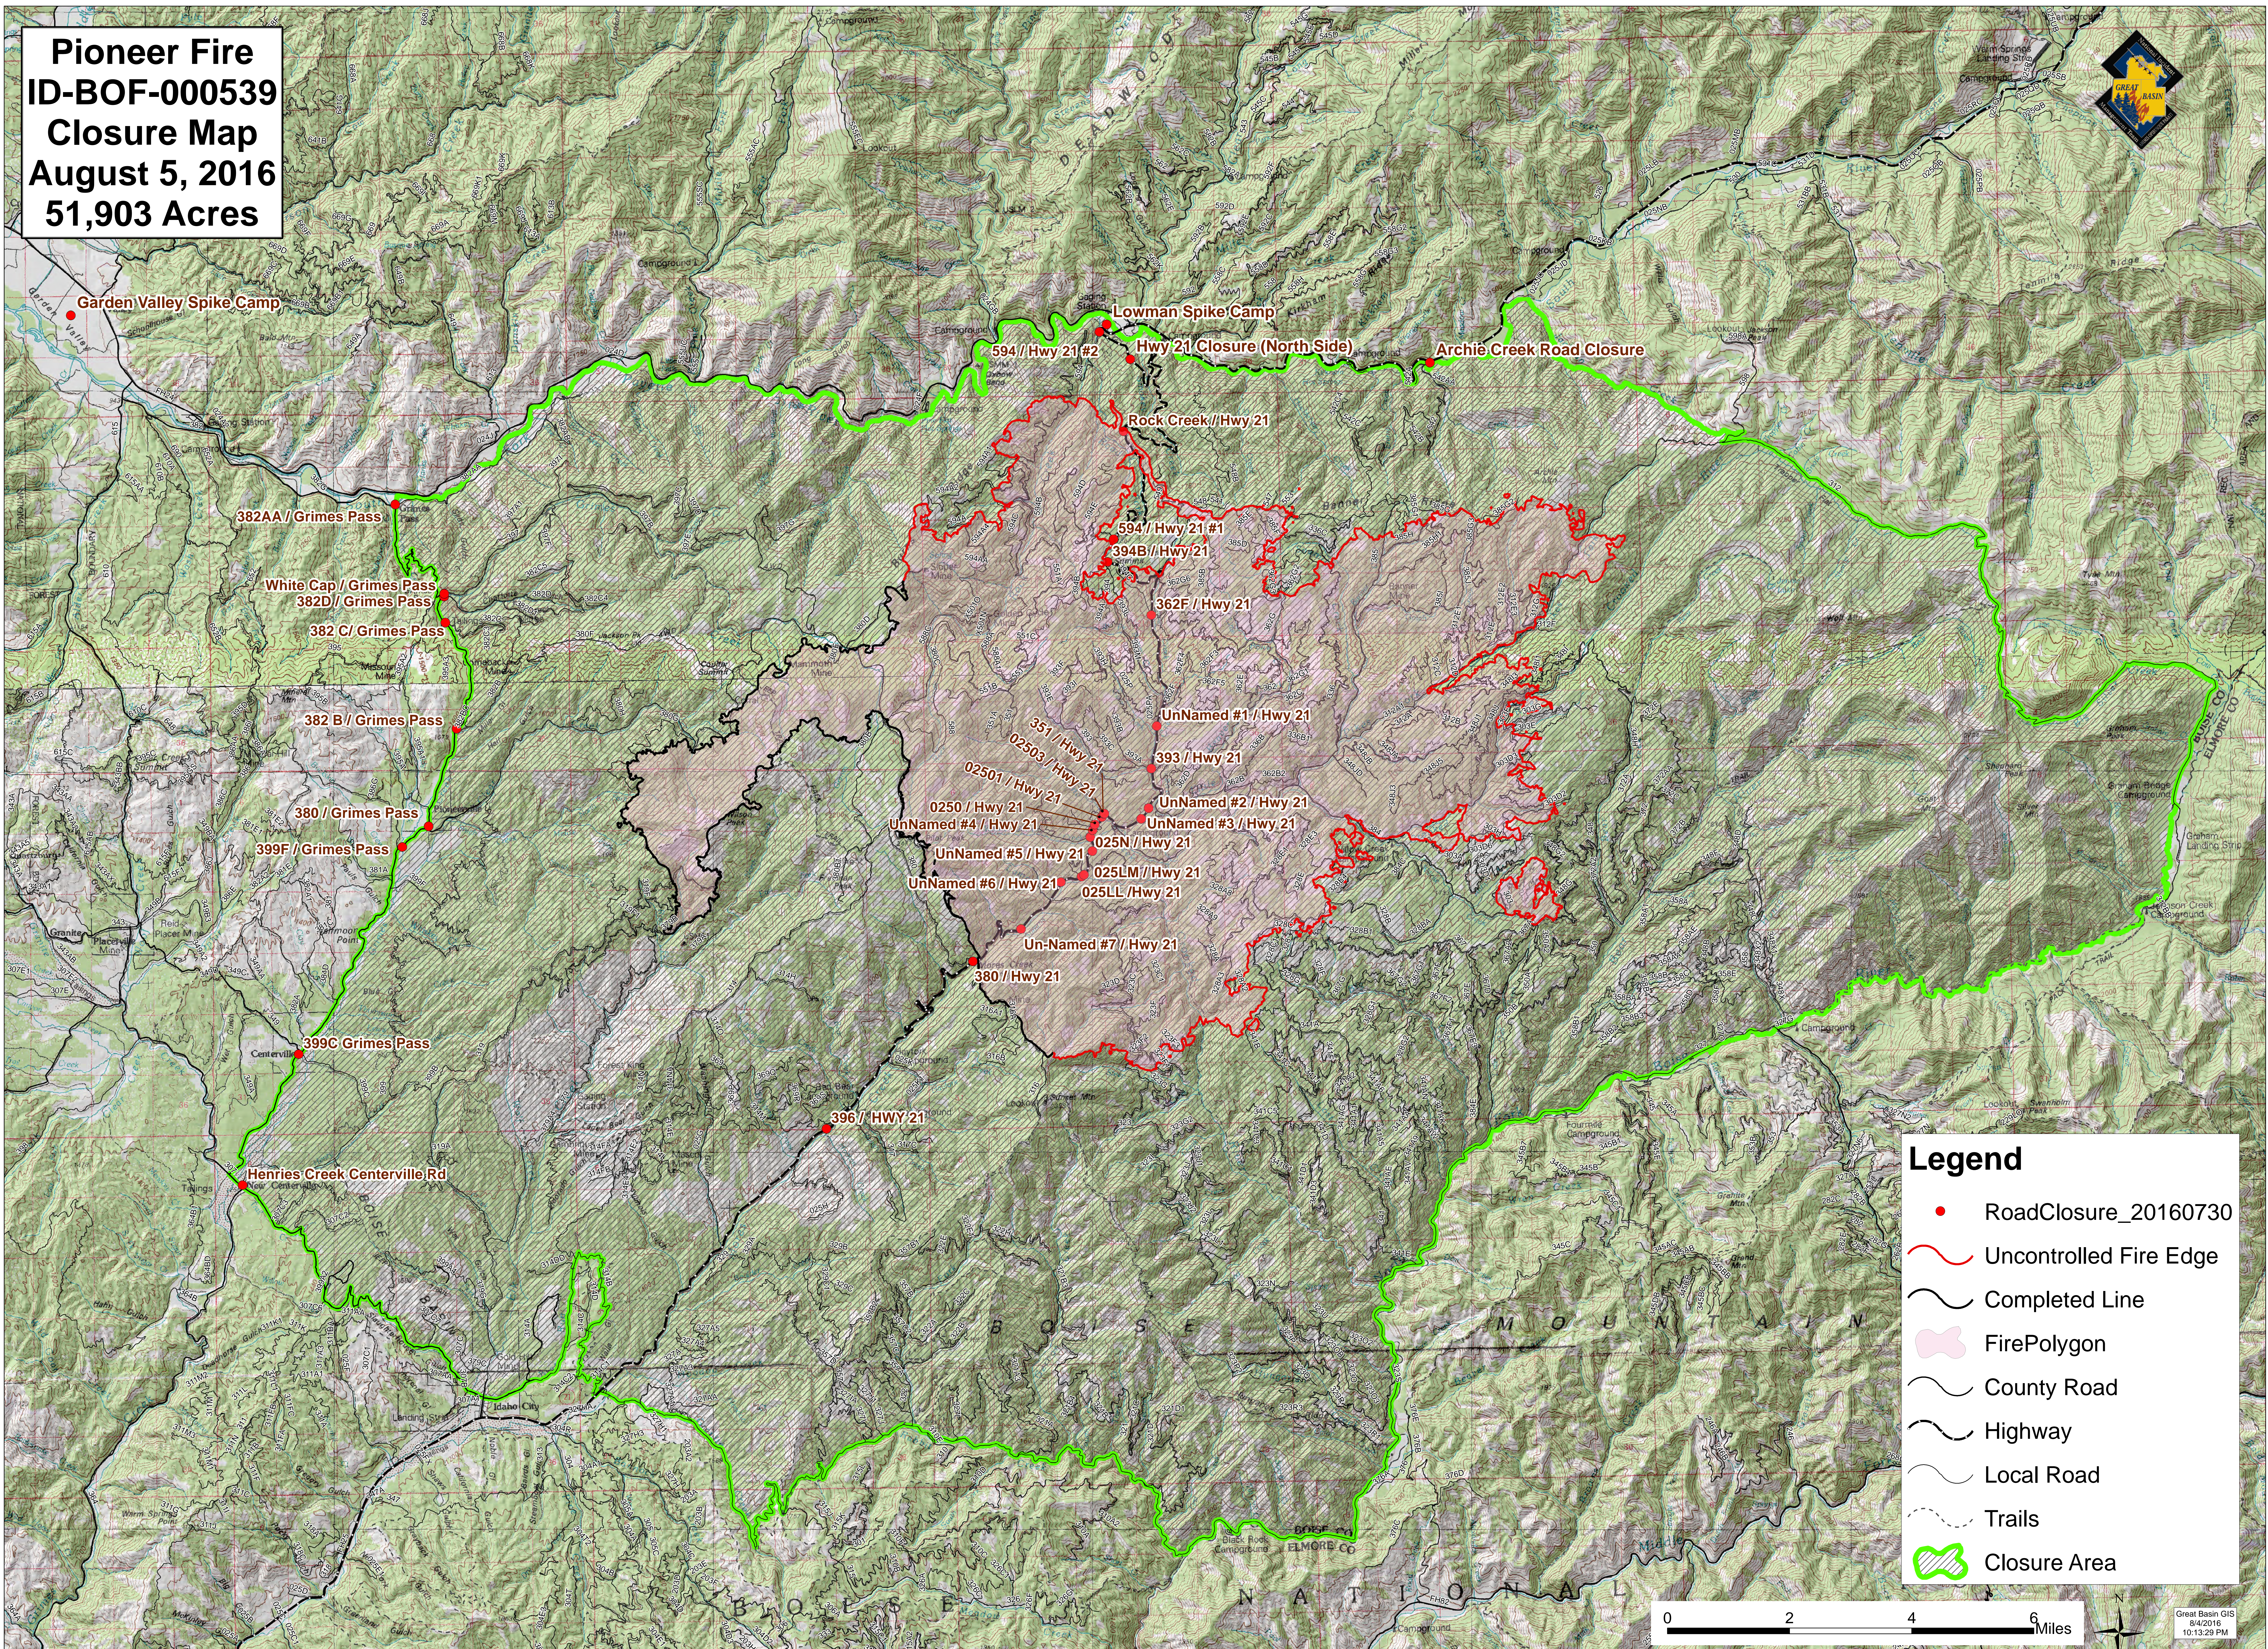

**Pioneer Fire
ID-BOF-000539
Closure Map
August 5, 2016
51,903 Acres**

Legend

- RoadClosure_20160730
- ~ Uncontrolled Fire Edge
- Completed Line
- FirePolygon
- County Road
- Highway
- Local Road
- Trails
- Closure Area