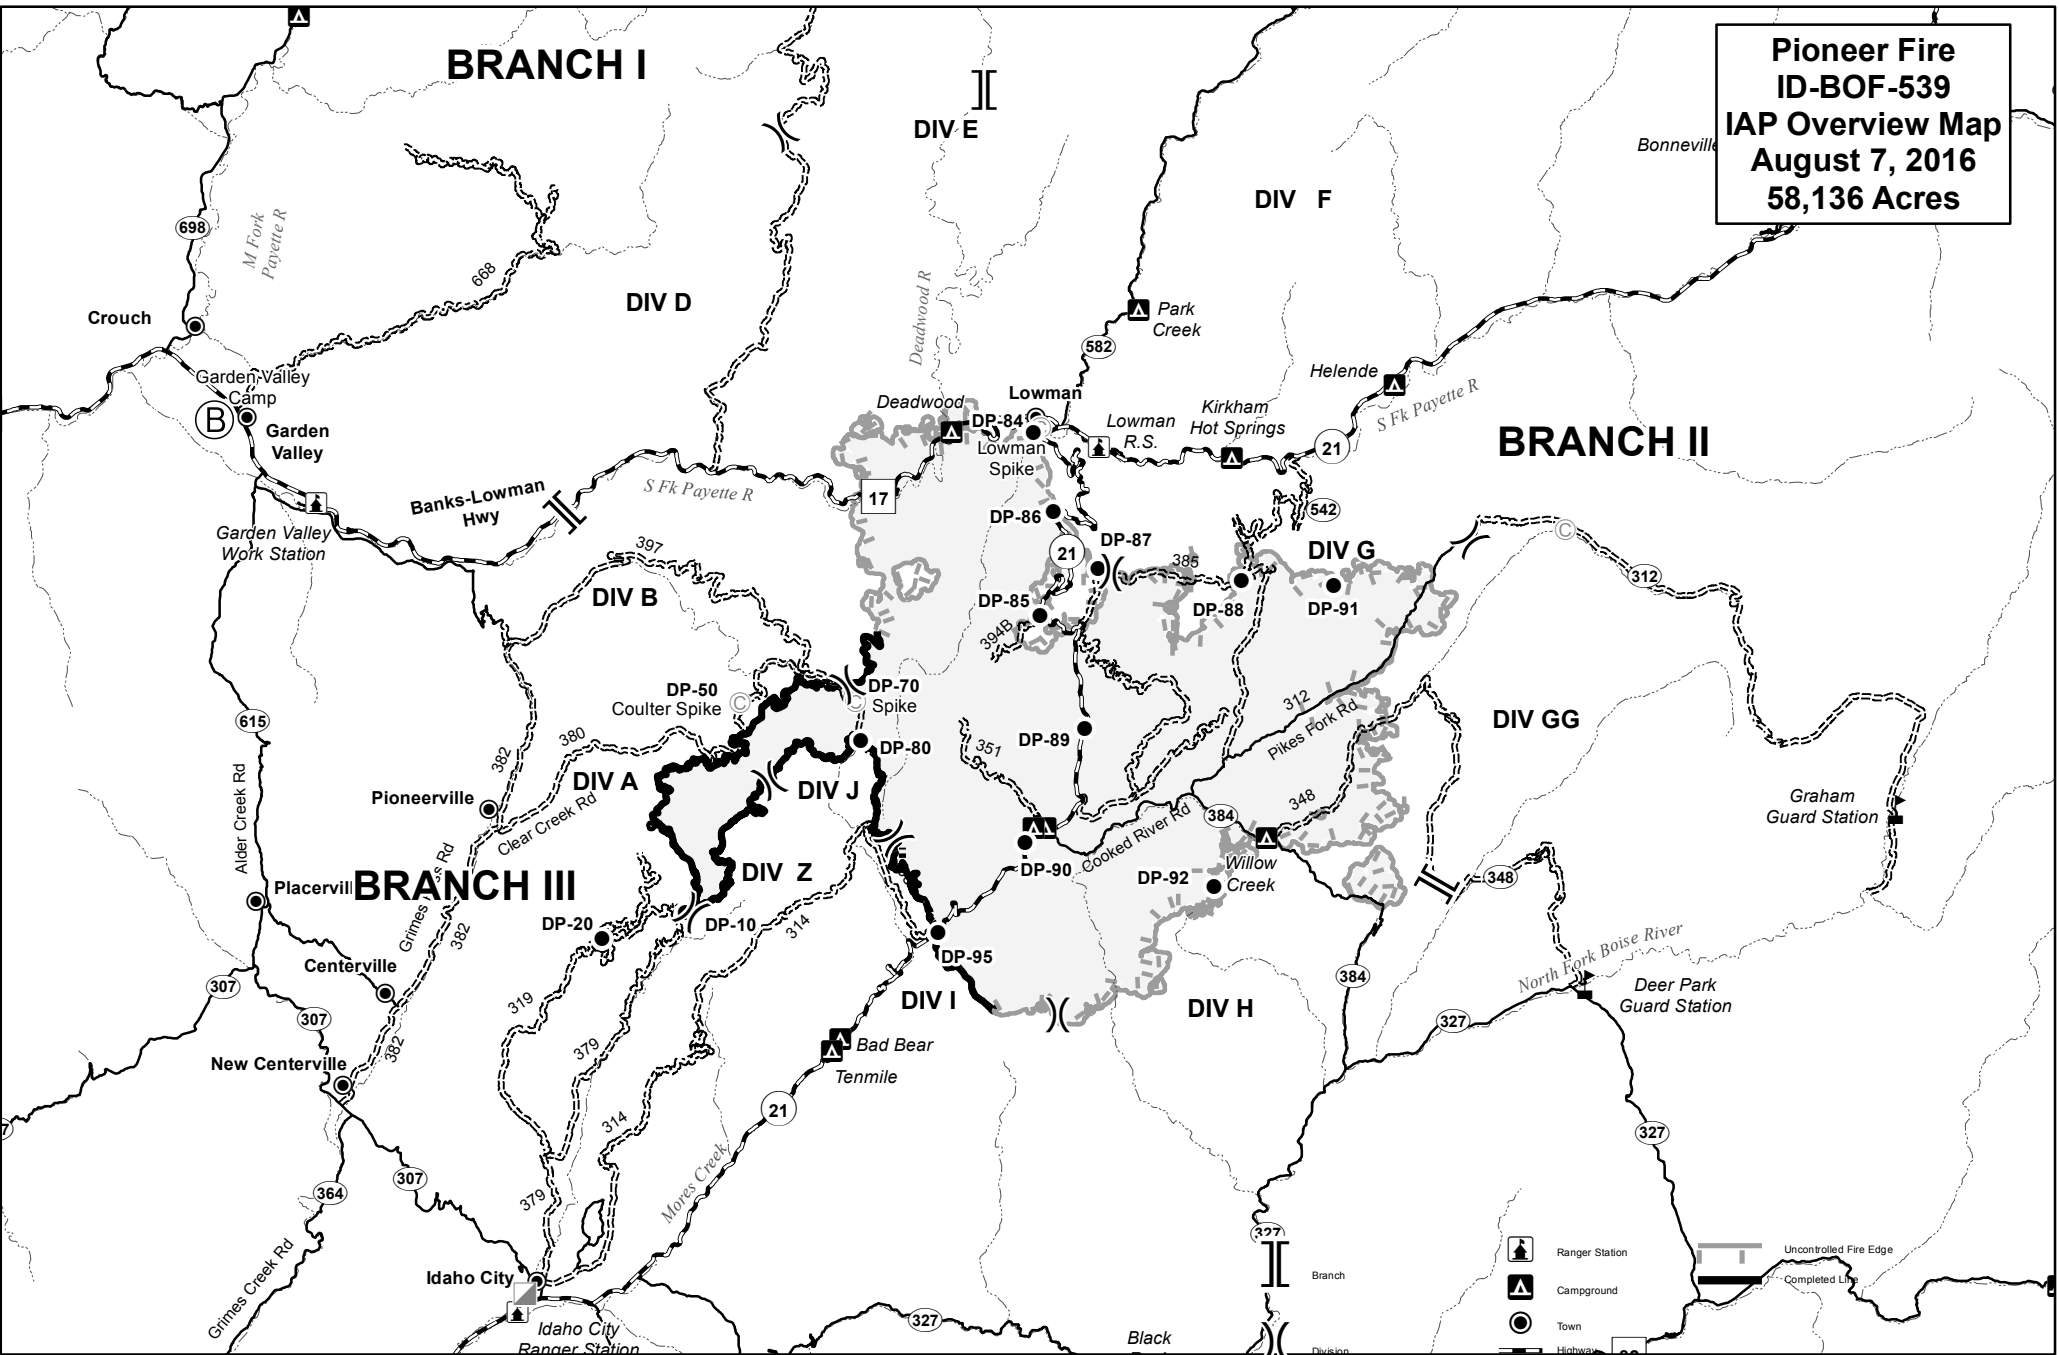

**Pioneer Fire  
ID-BOF-539  
IAP Overview Map  
August 7, 2016  
58,136 Acres**

	Ranger Station		Uncontrolled Fire Edge
	Campground		Completed Line
	Town		Highway
	Branch		Division

	Incident Base
	Drop Point
	Camp
	ICP - Pioneer (Idaho City Airport)