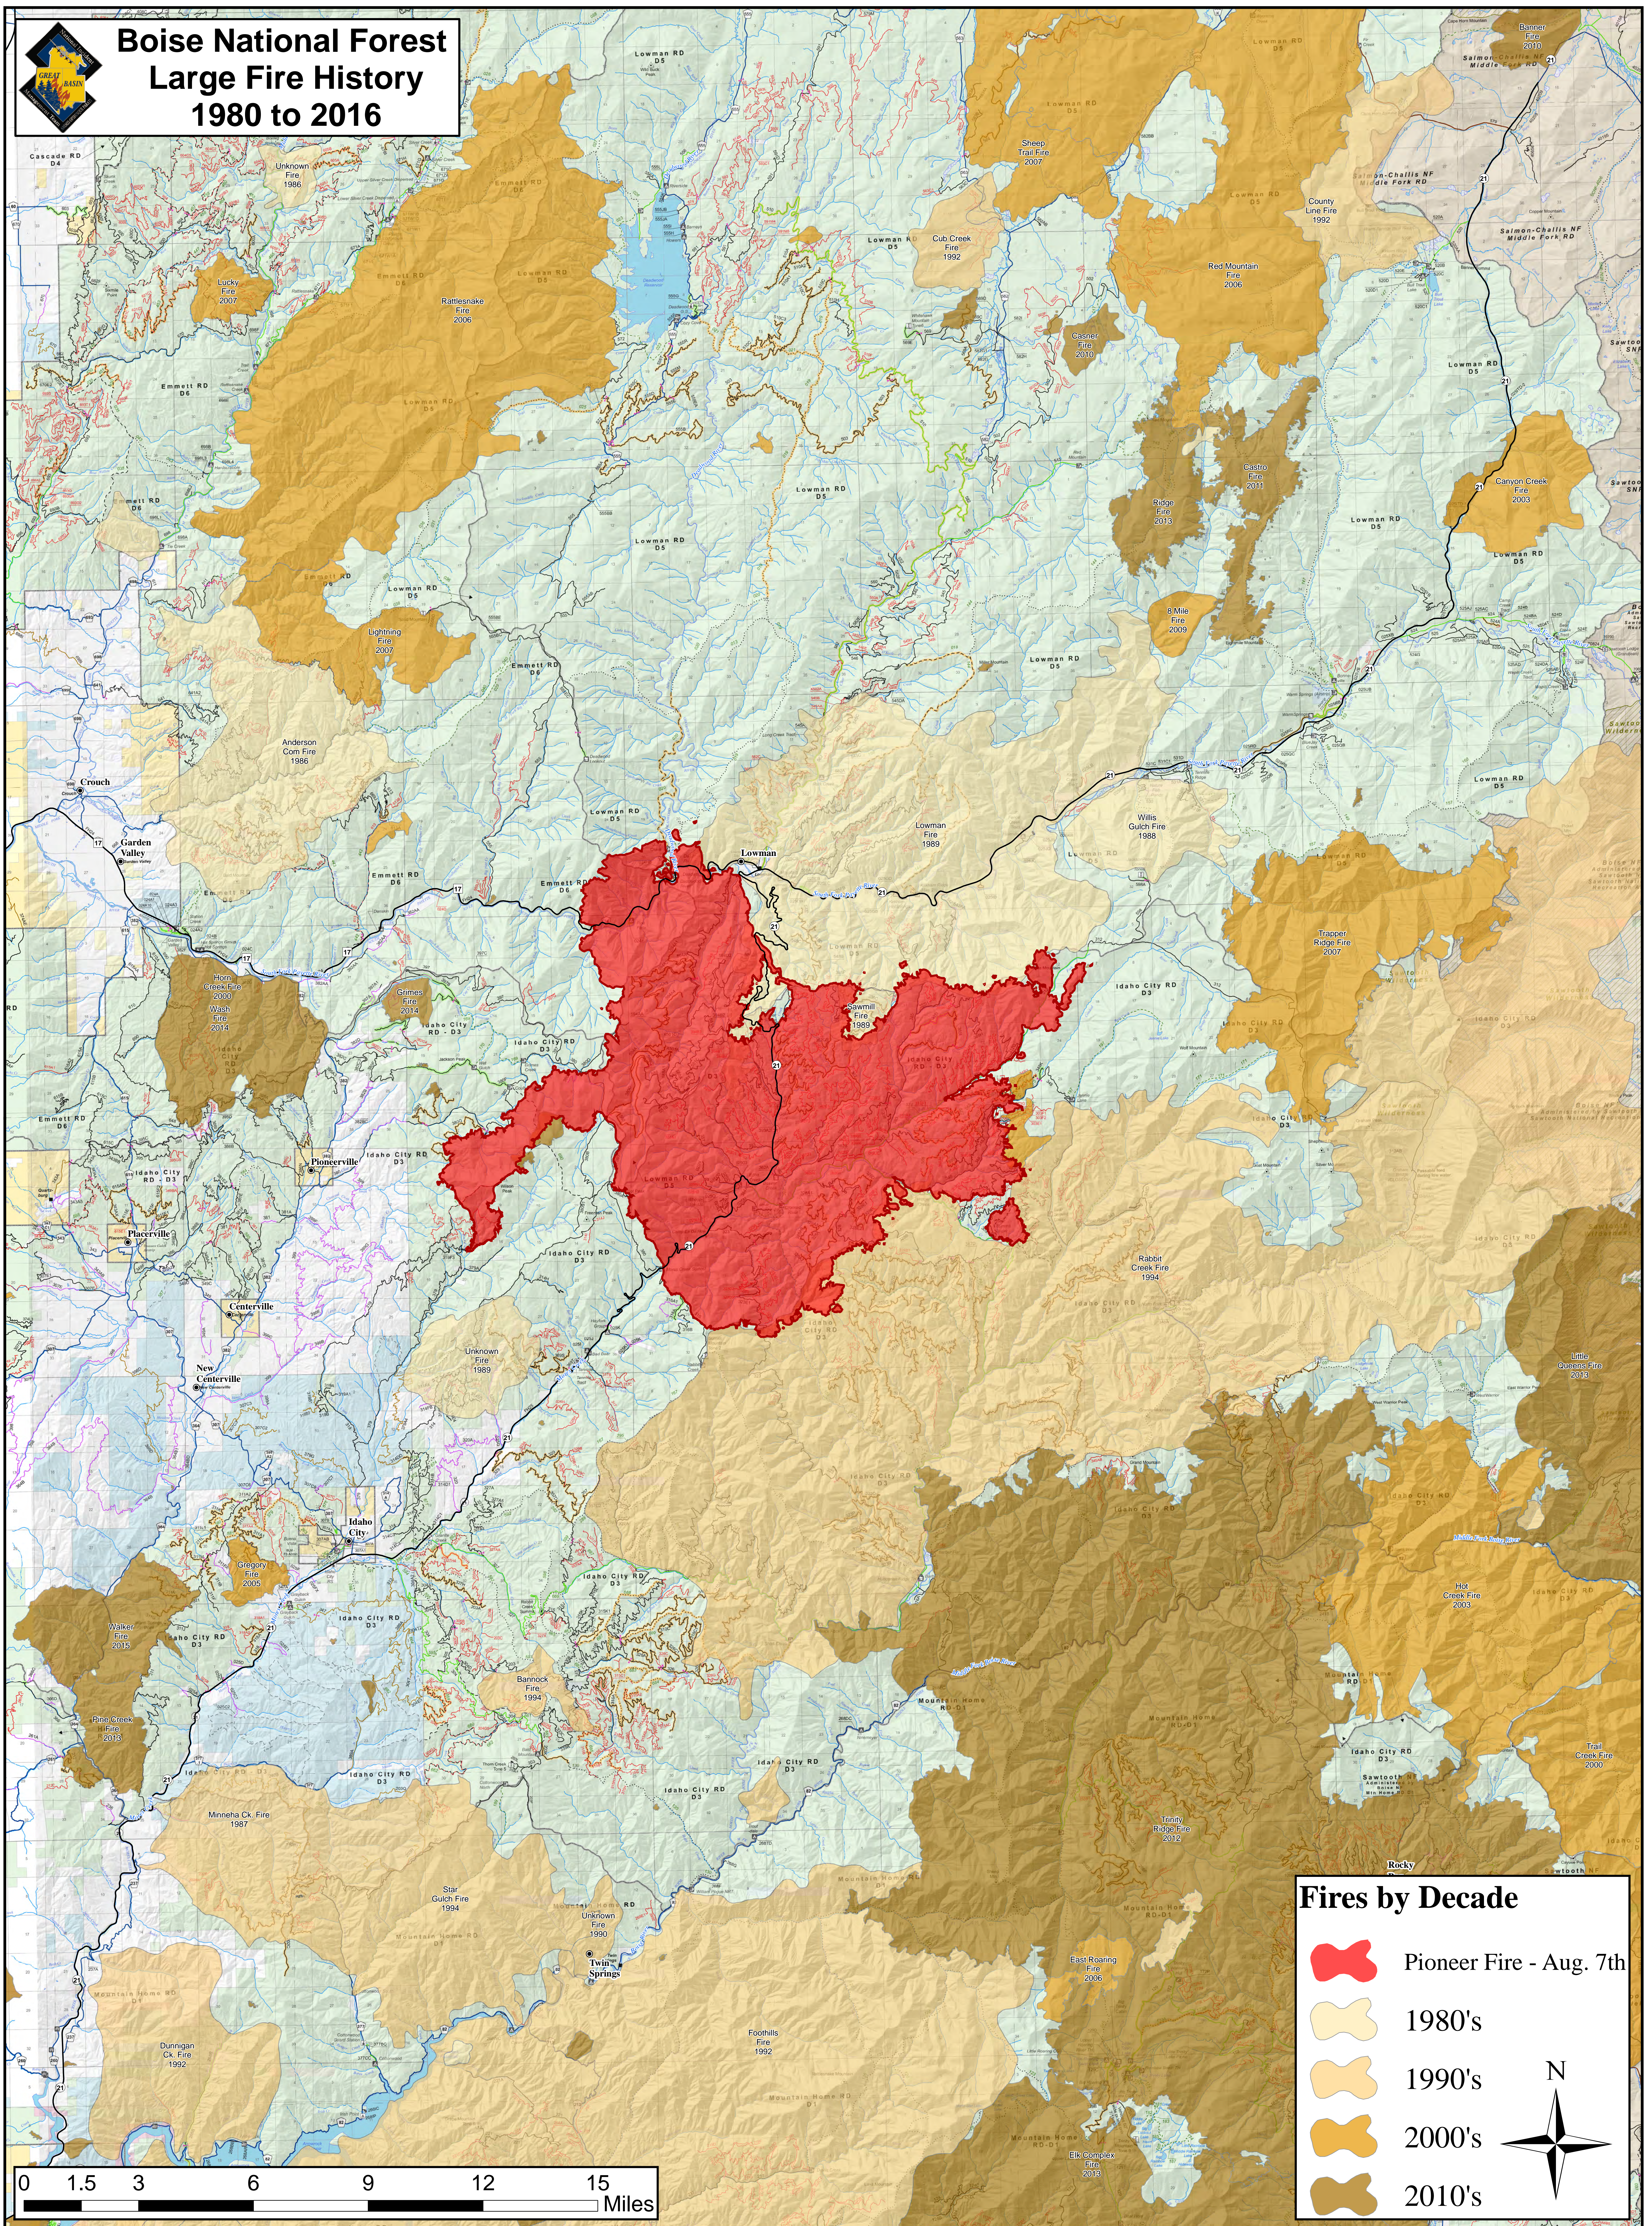

# Boise National Forest Large Fire History 1980 to 2016

### Fires by Decade

- Pioneer Fire - Aug. 7th
- 1980's
- 1990's
- 2000's
- 2010's