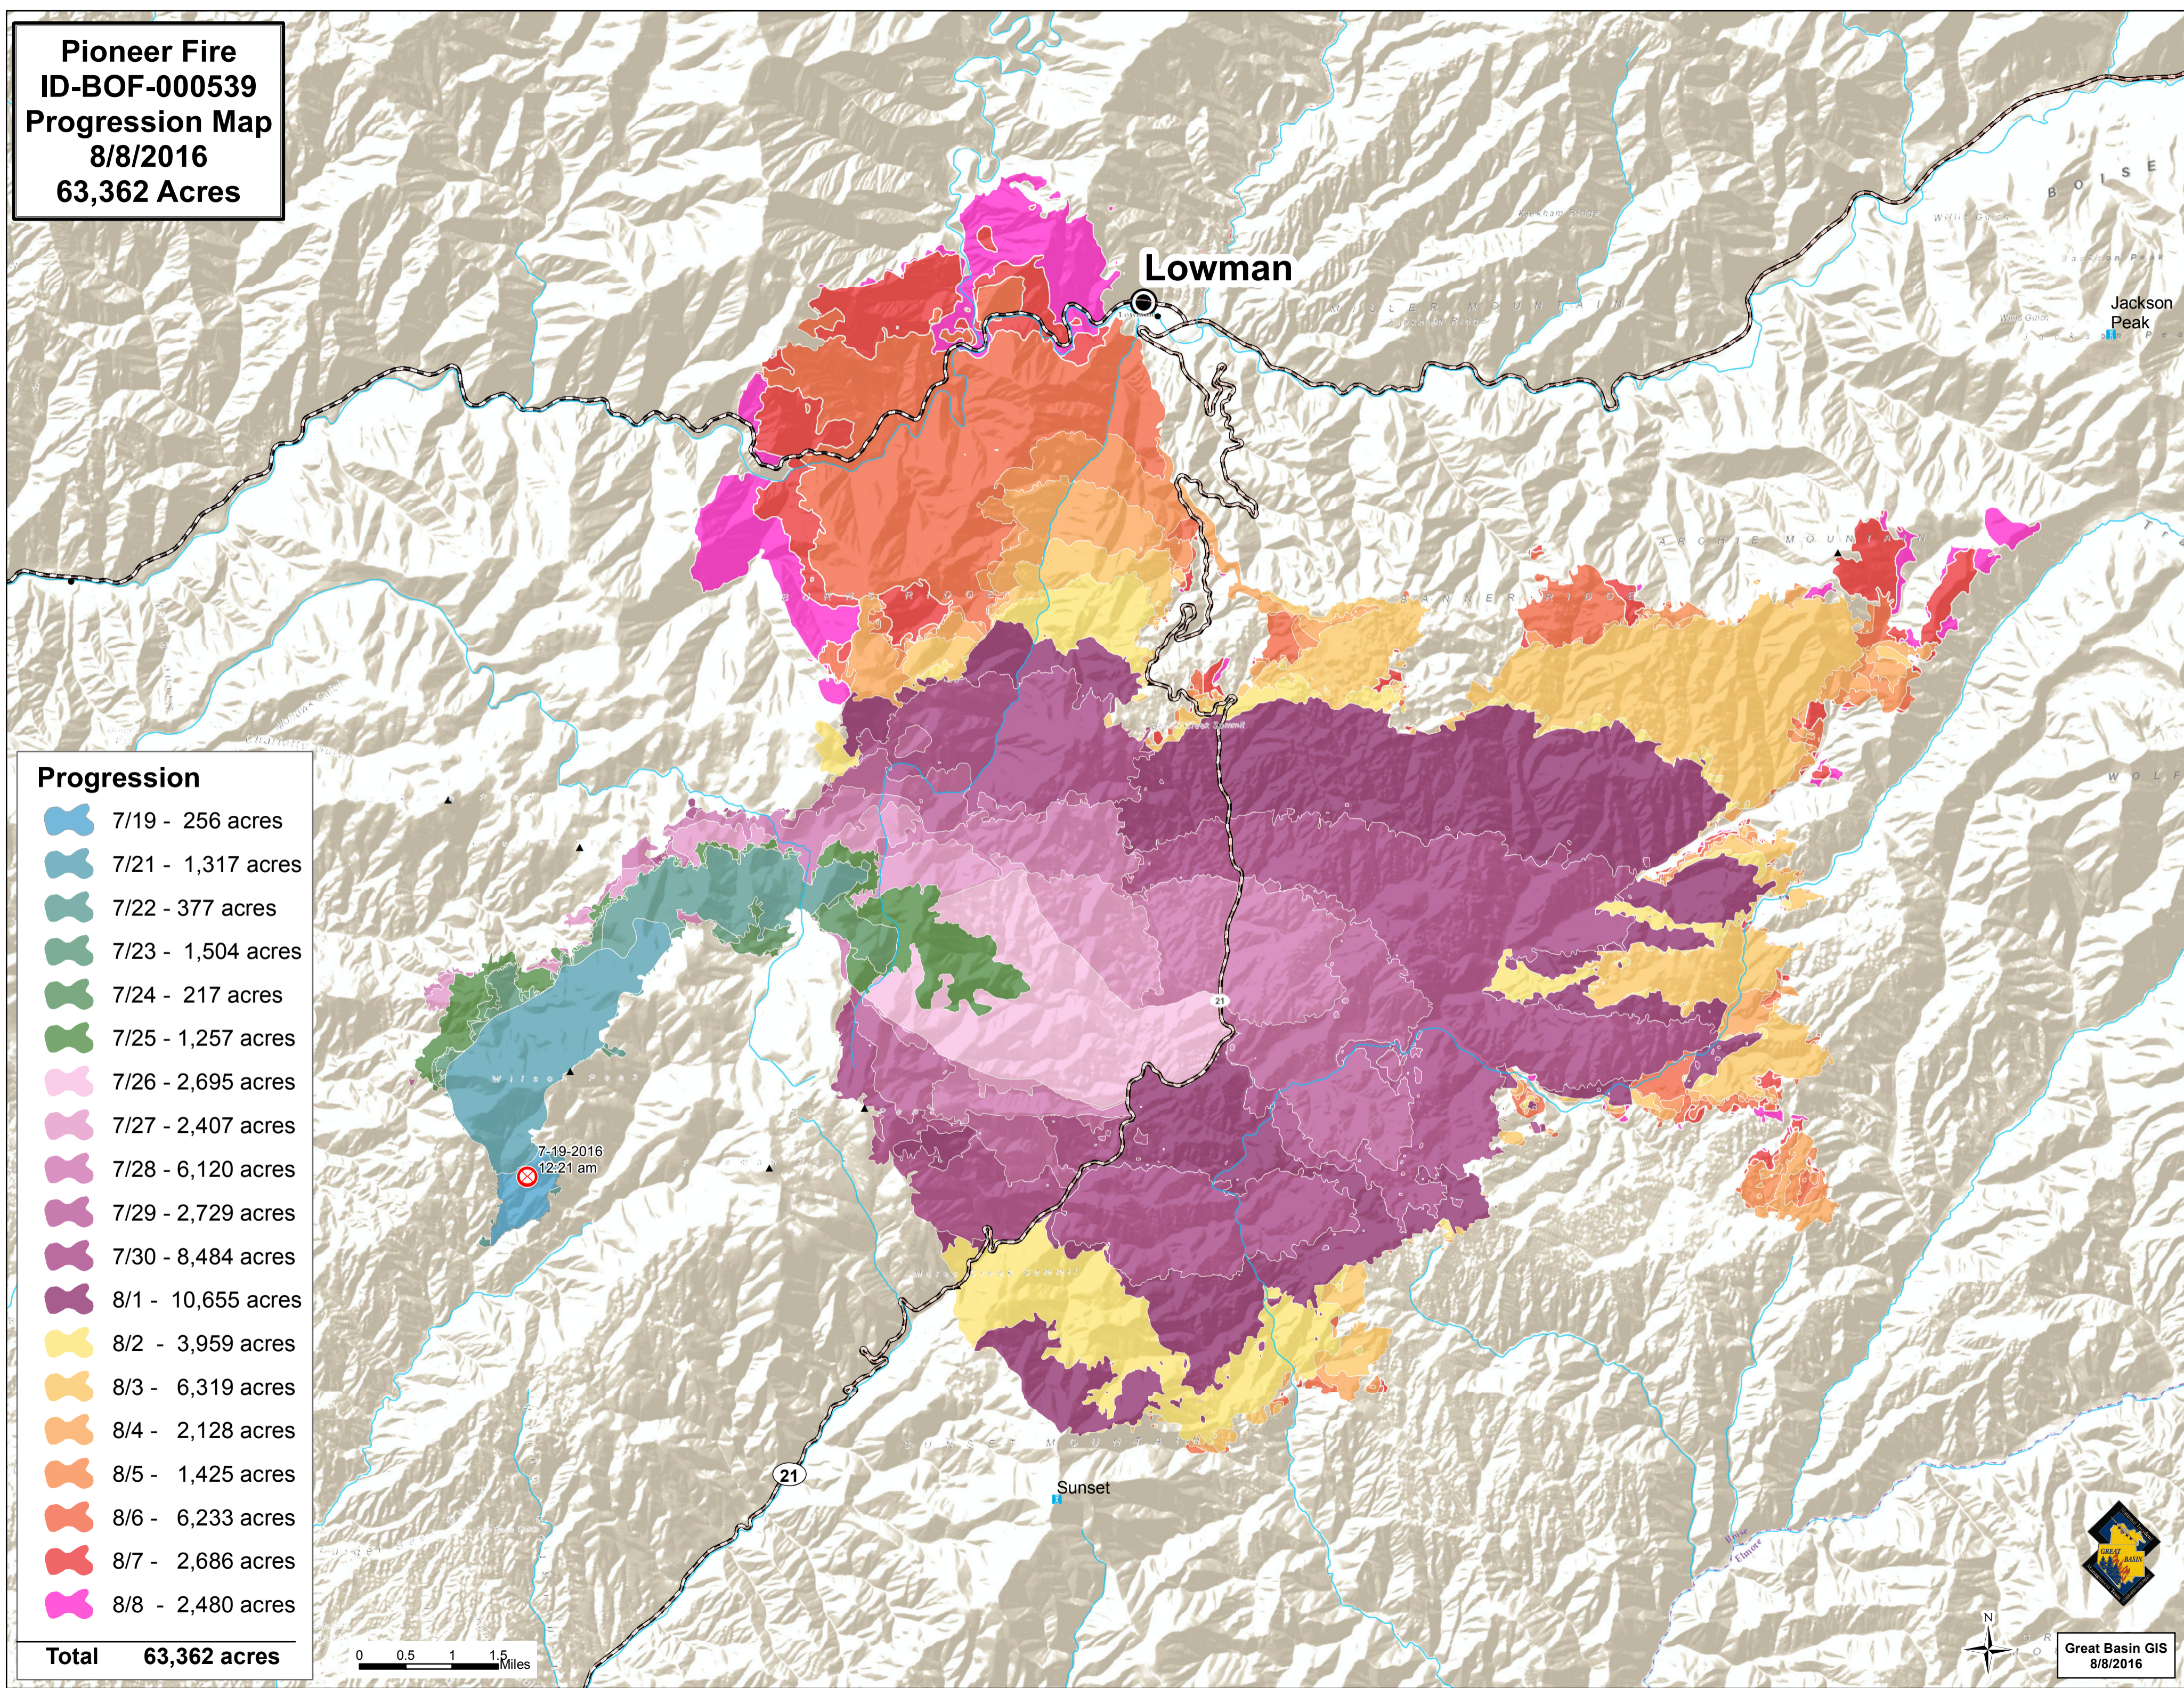

Pioneer Fire
ID-BOF-000539
Progression Map
8/8/2016
63,362 Acres

Progression

7/19 - 256 acres
7/21 - 1,317 acres
7/22 - 377 acres
7/23 - 1,504 acres
7/24 - 217 acres
7/25 - 1,257 acres
7/26 - 2,695 acres
7/27 - 2,407 acres
7/28 - 6,120 acres
7/29 - 2,729 acres
7/30 - 8,484 acres
8/1 - 10,655 acres
8/2 - 3,959 acres
8/3 - 6,319 acres
8/4 - 2,128 acres
8/5 - 1,425 acres
8/6 - 6,233 acres
8/7 - 2,686 acres
8/8 - 2,480 acres

Total 63,362 acres

7-19-2016
 12:21 am

21

Sunset

Lowman

Great Basin GIS
 8/8/2016