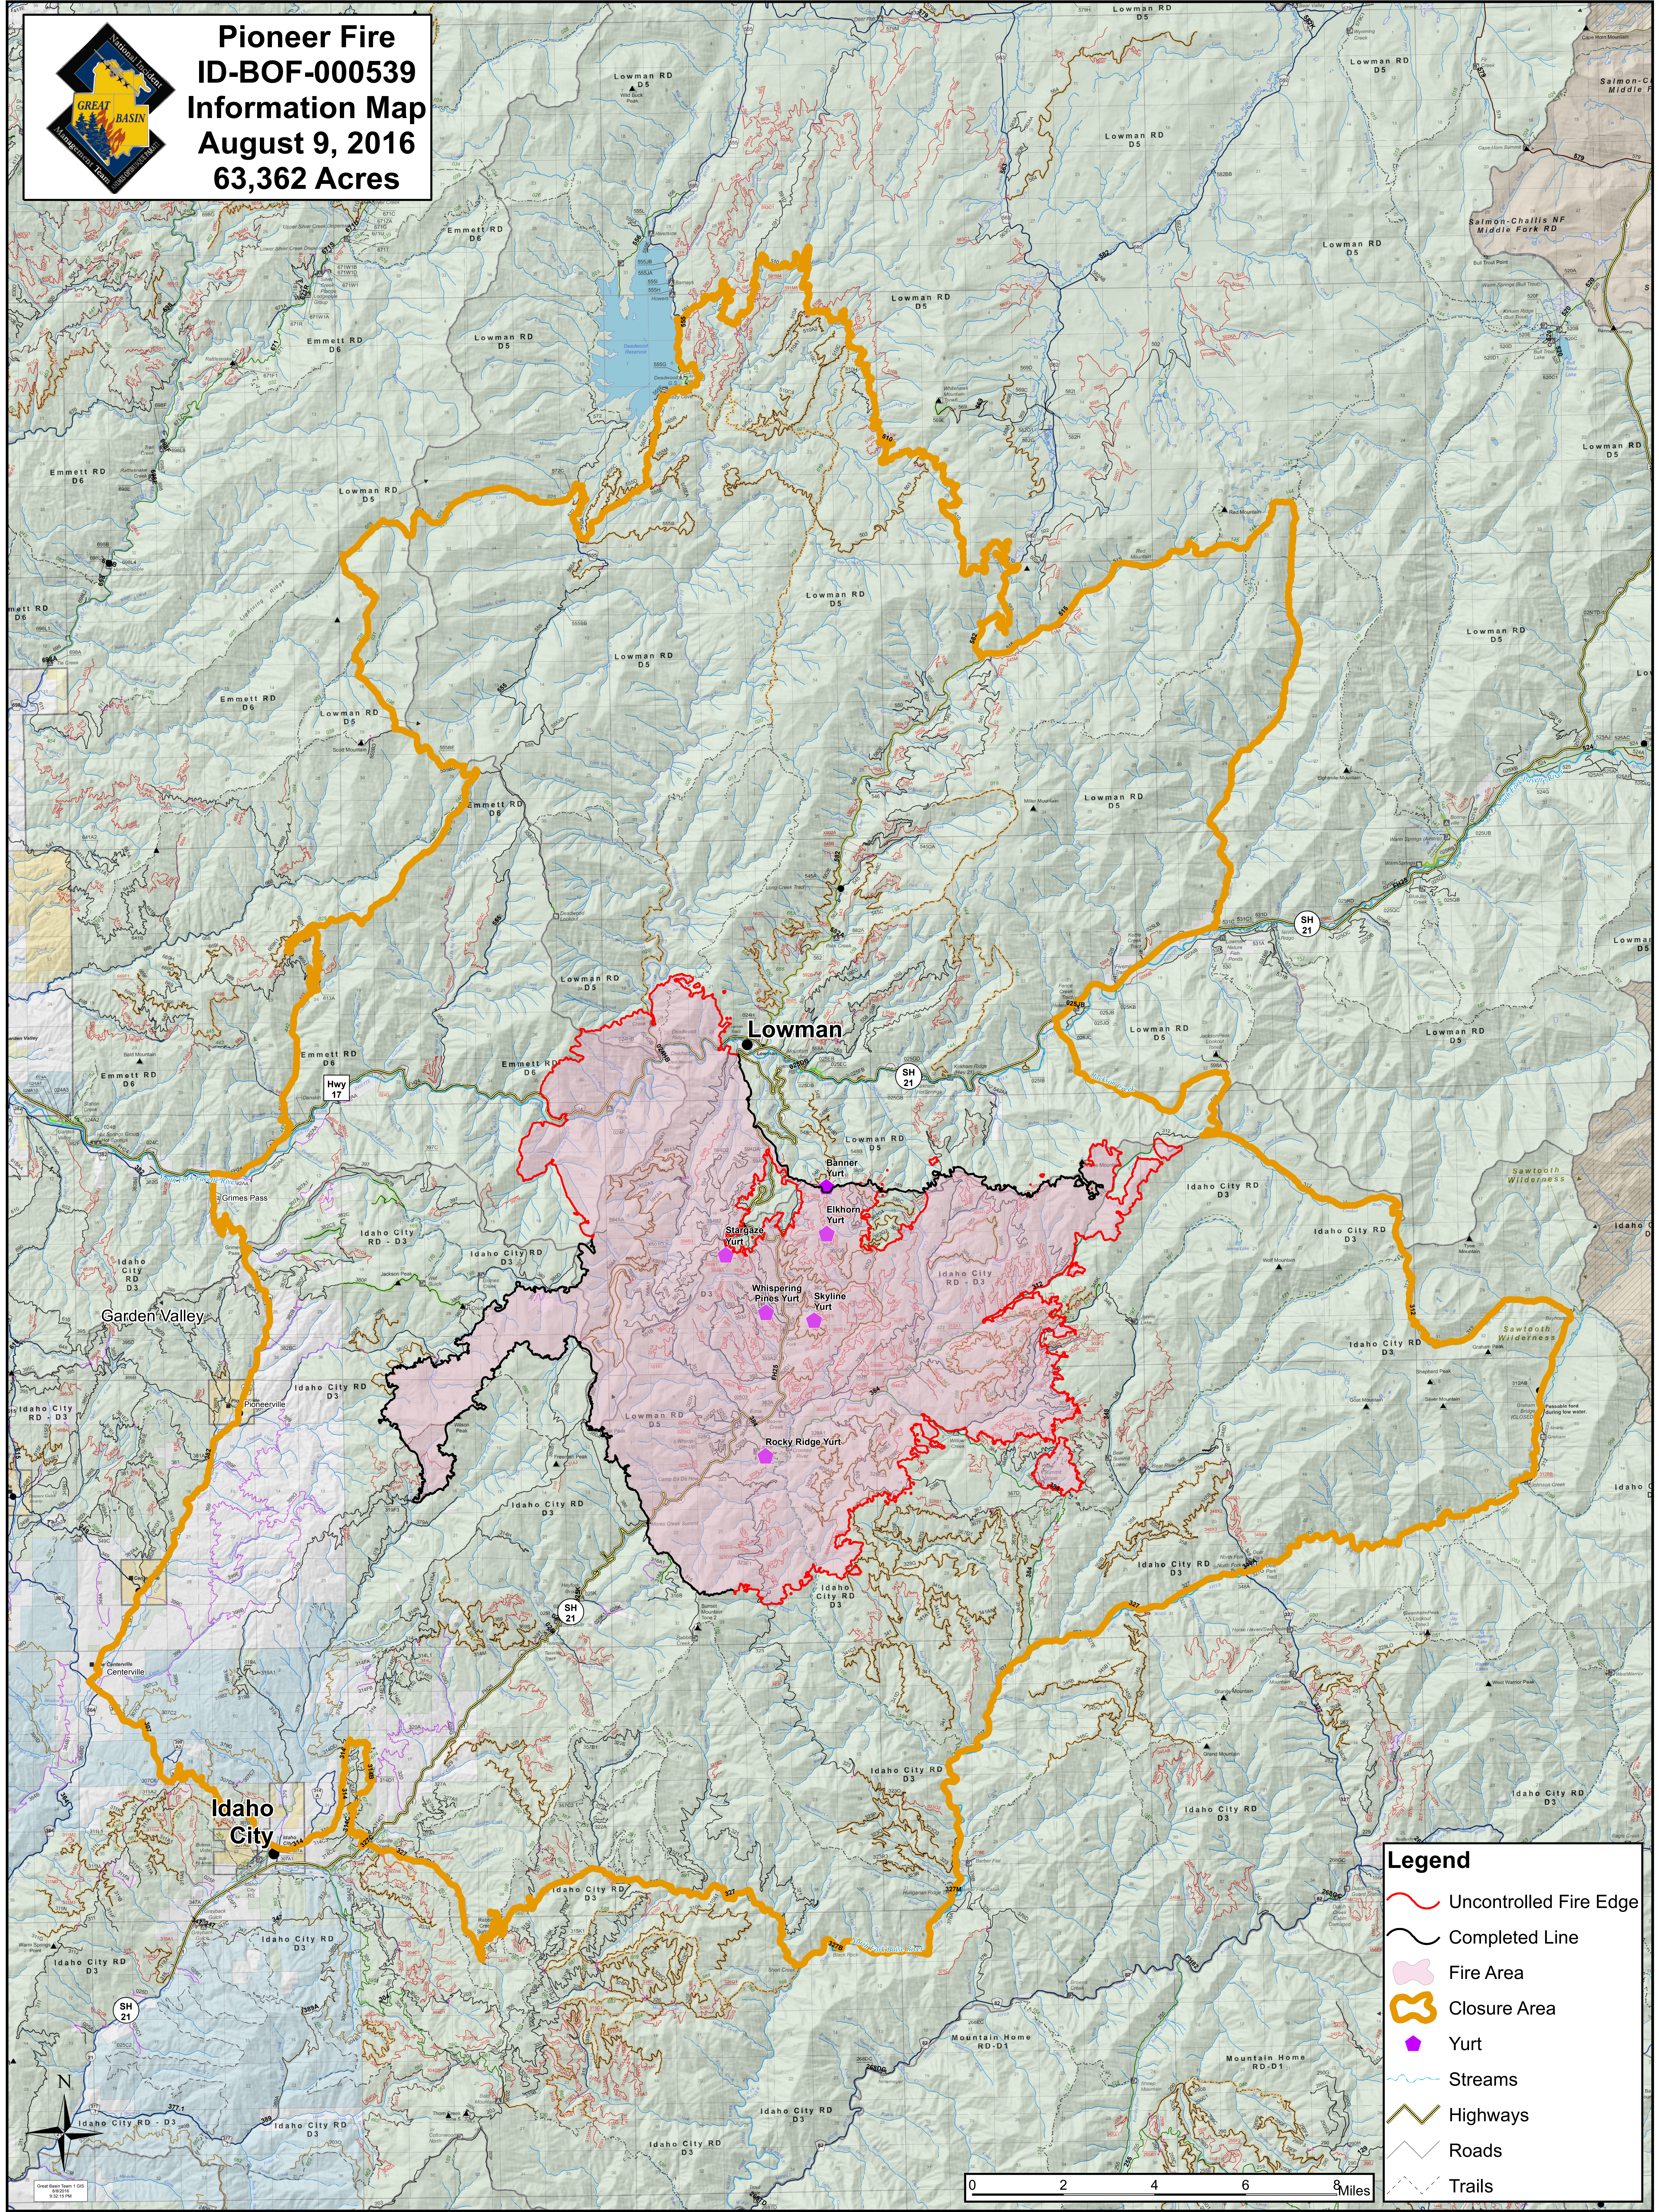

Pioneer Fire
ID-BOF-000539
Information Map
August 9, 2016
63,362 Acres

Legend

- Uncontrolled Fire Edge
- Completed Line
- Fire Area
- Closure Area
- Yurt
- Streams
- Highways
- Roads
- Trails

Great Basin, Inc. 10/0
8/22/16
8:12:19 AM