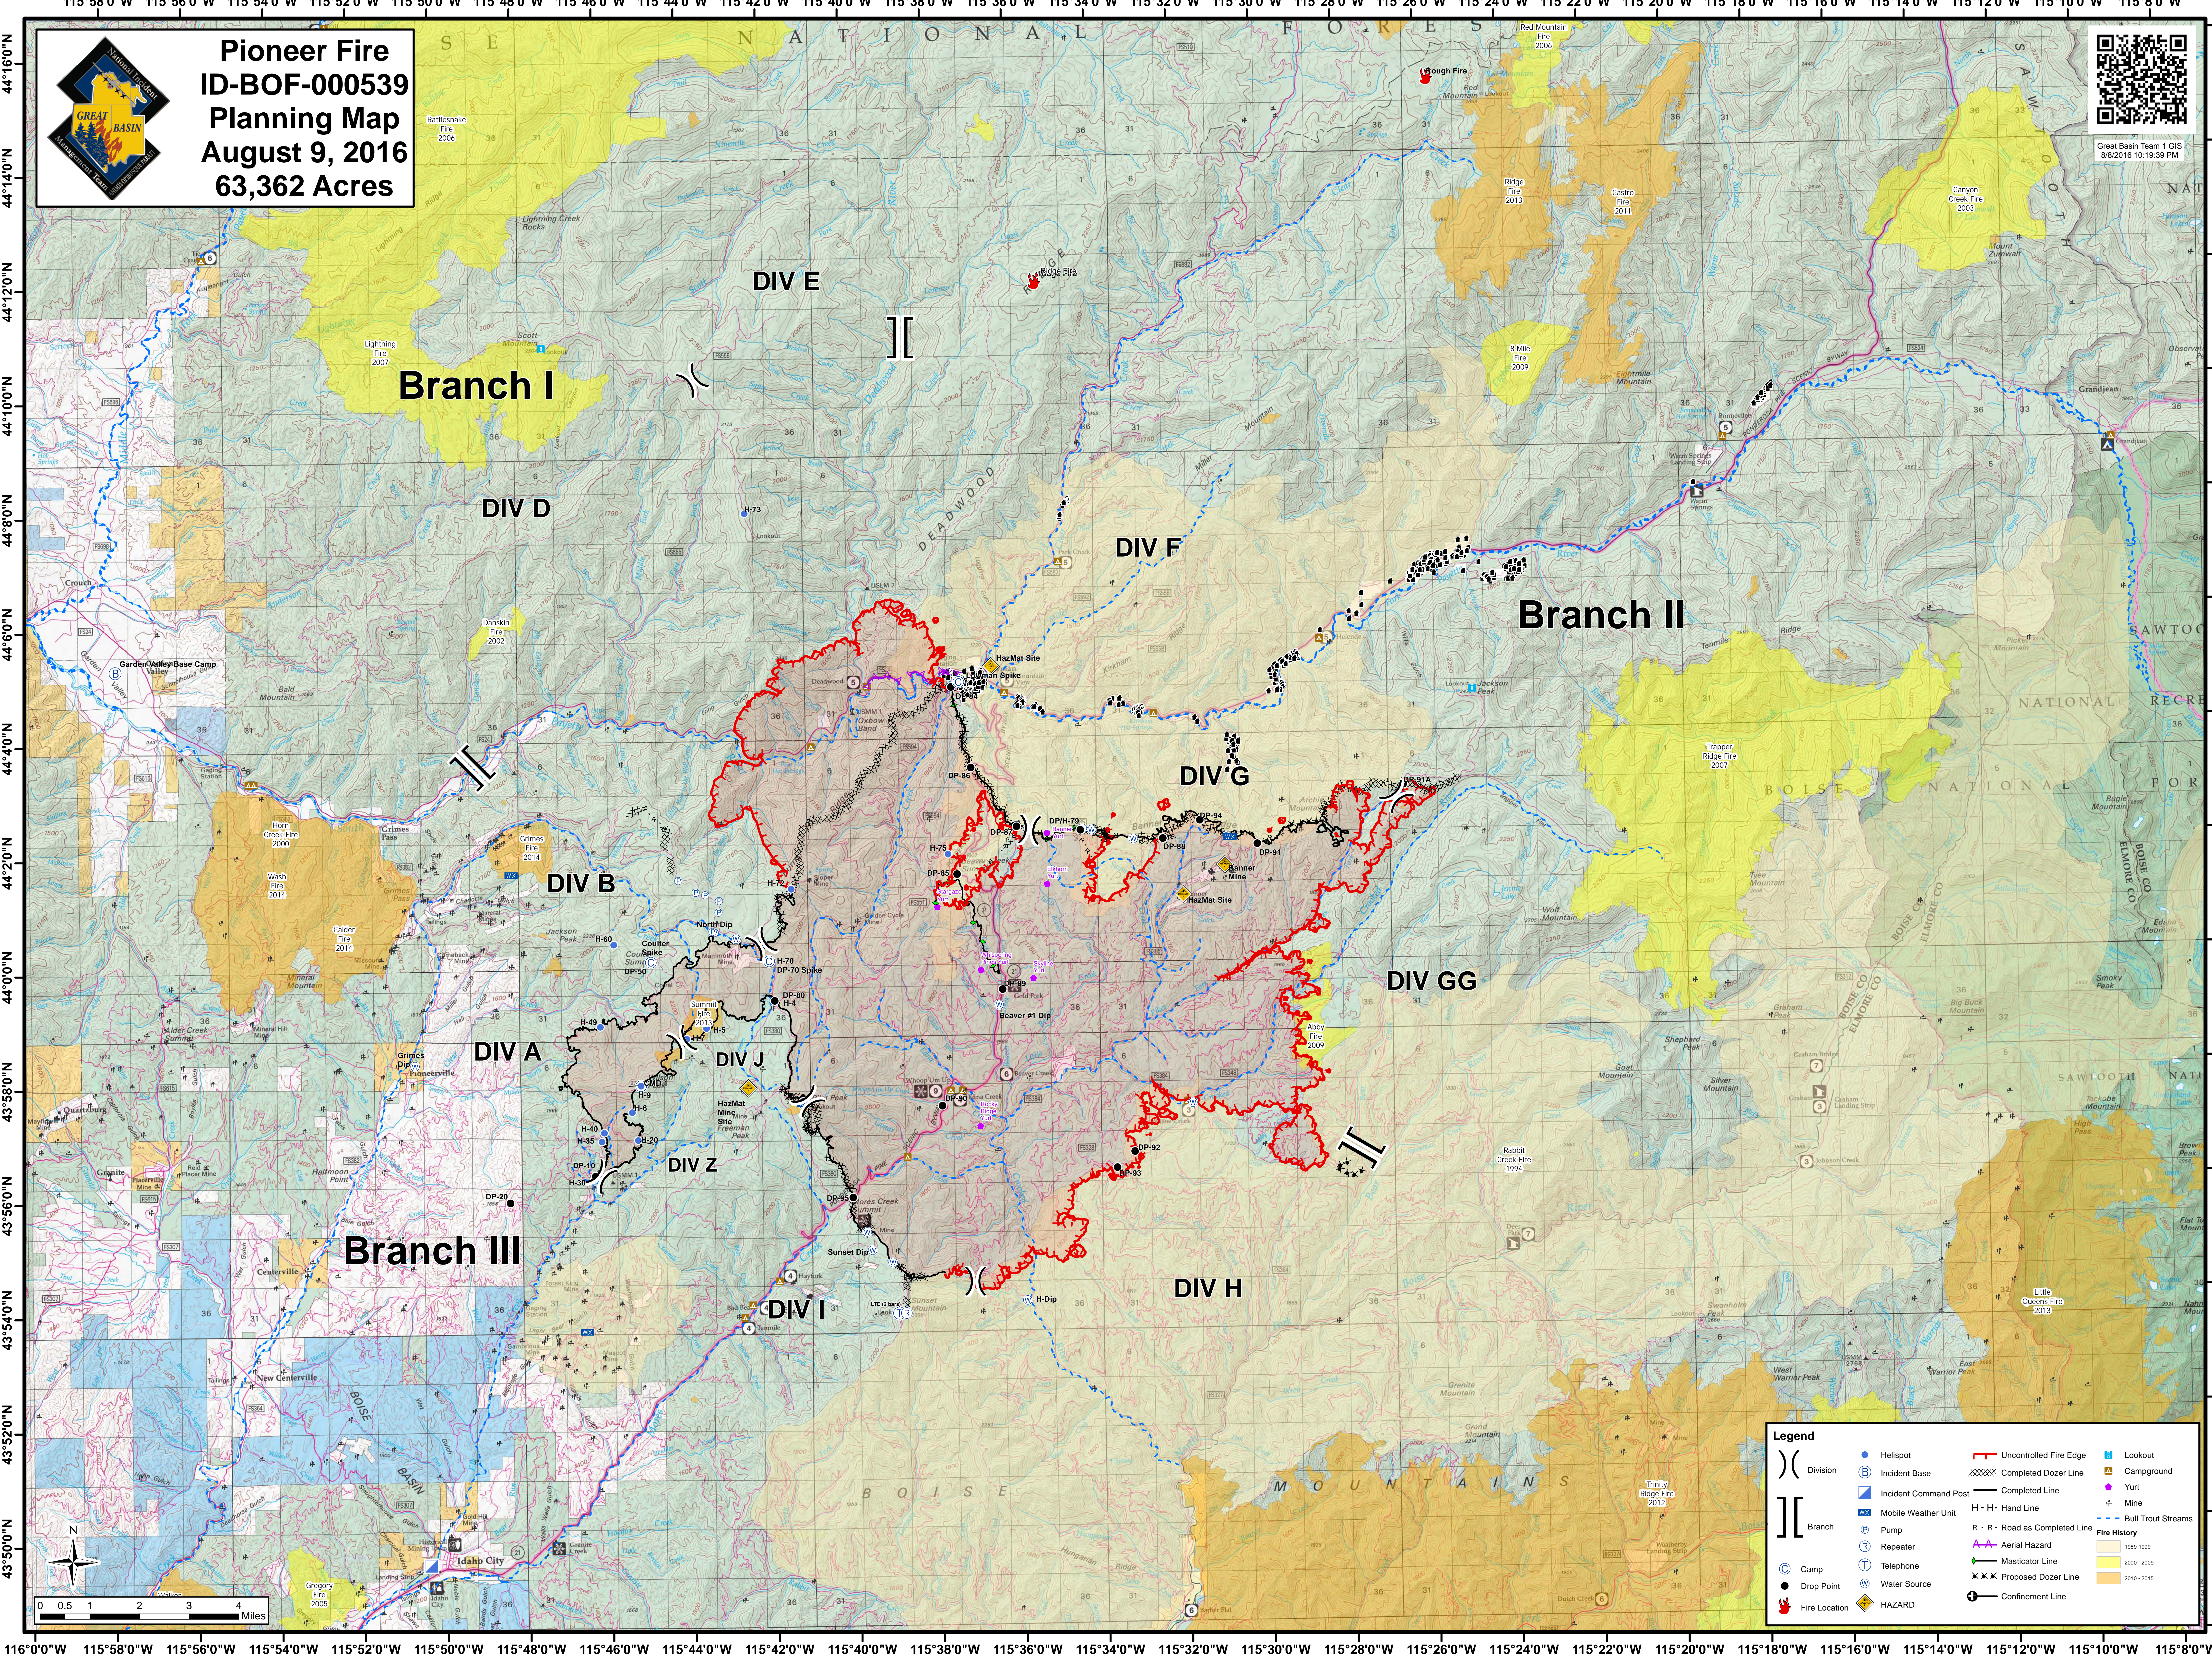

Pioneer Fire
ID-BOF-000539
Planning Map
August 9, 2016
63,362 Acres

Great Basin Team 1 GIS
8/8/2016 10:19:39 PM

Legend			
	Incident Base		Lookout
	Mobile Weather Unit		Campground
	Repeater		Yurt
	Telephone		Mine
	Water Source		Bull Trout Streams
	HAZARD		Fire History
			1989-1999
			2000-2009
			2010-2015