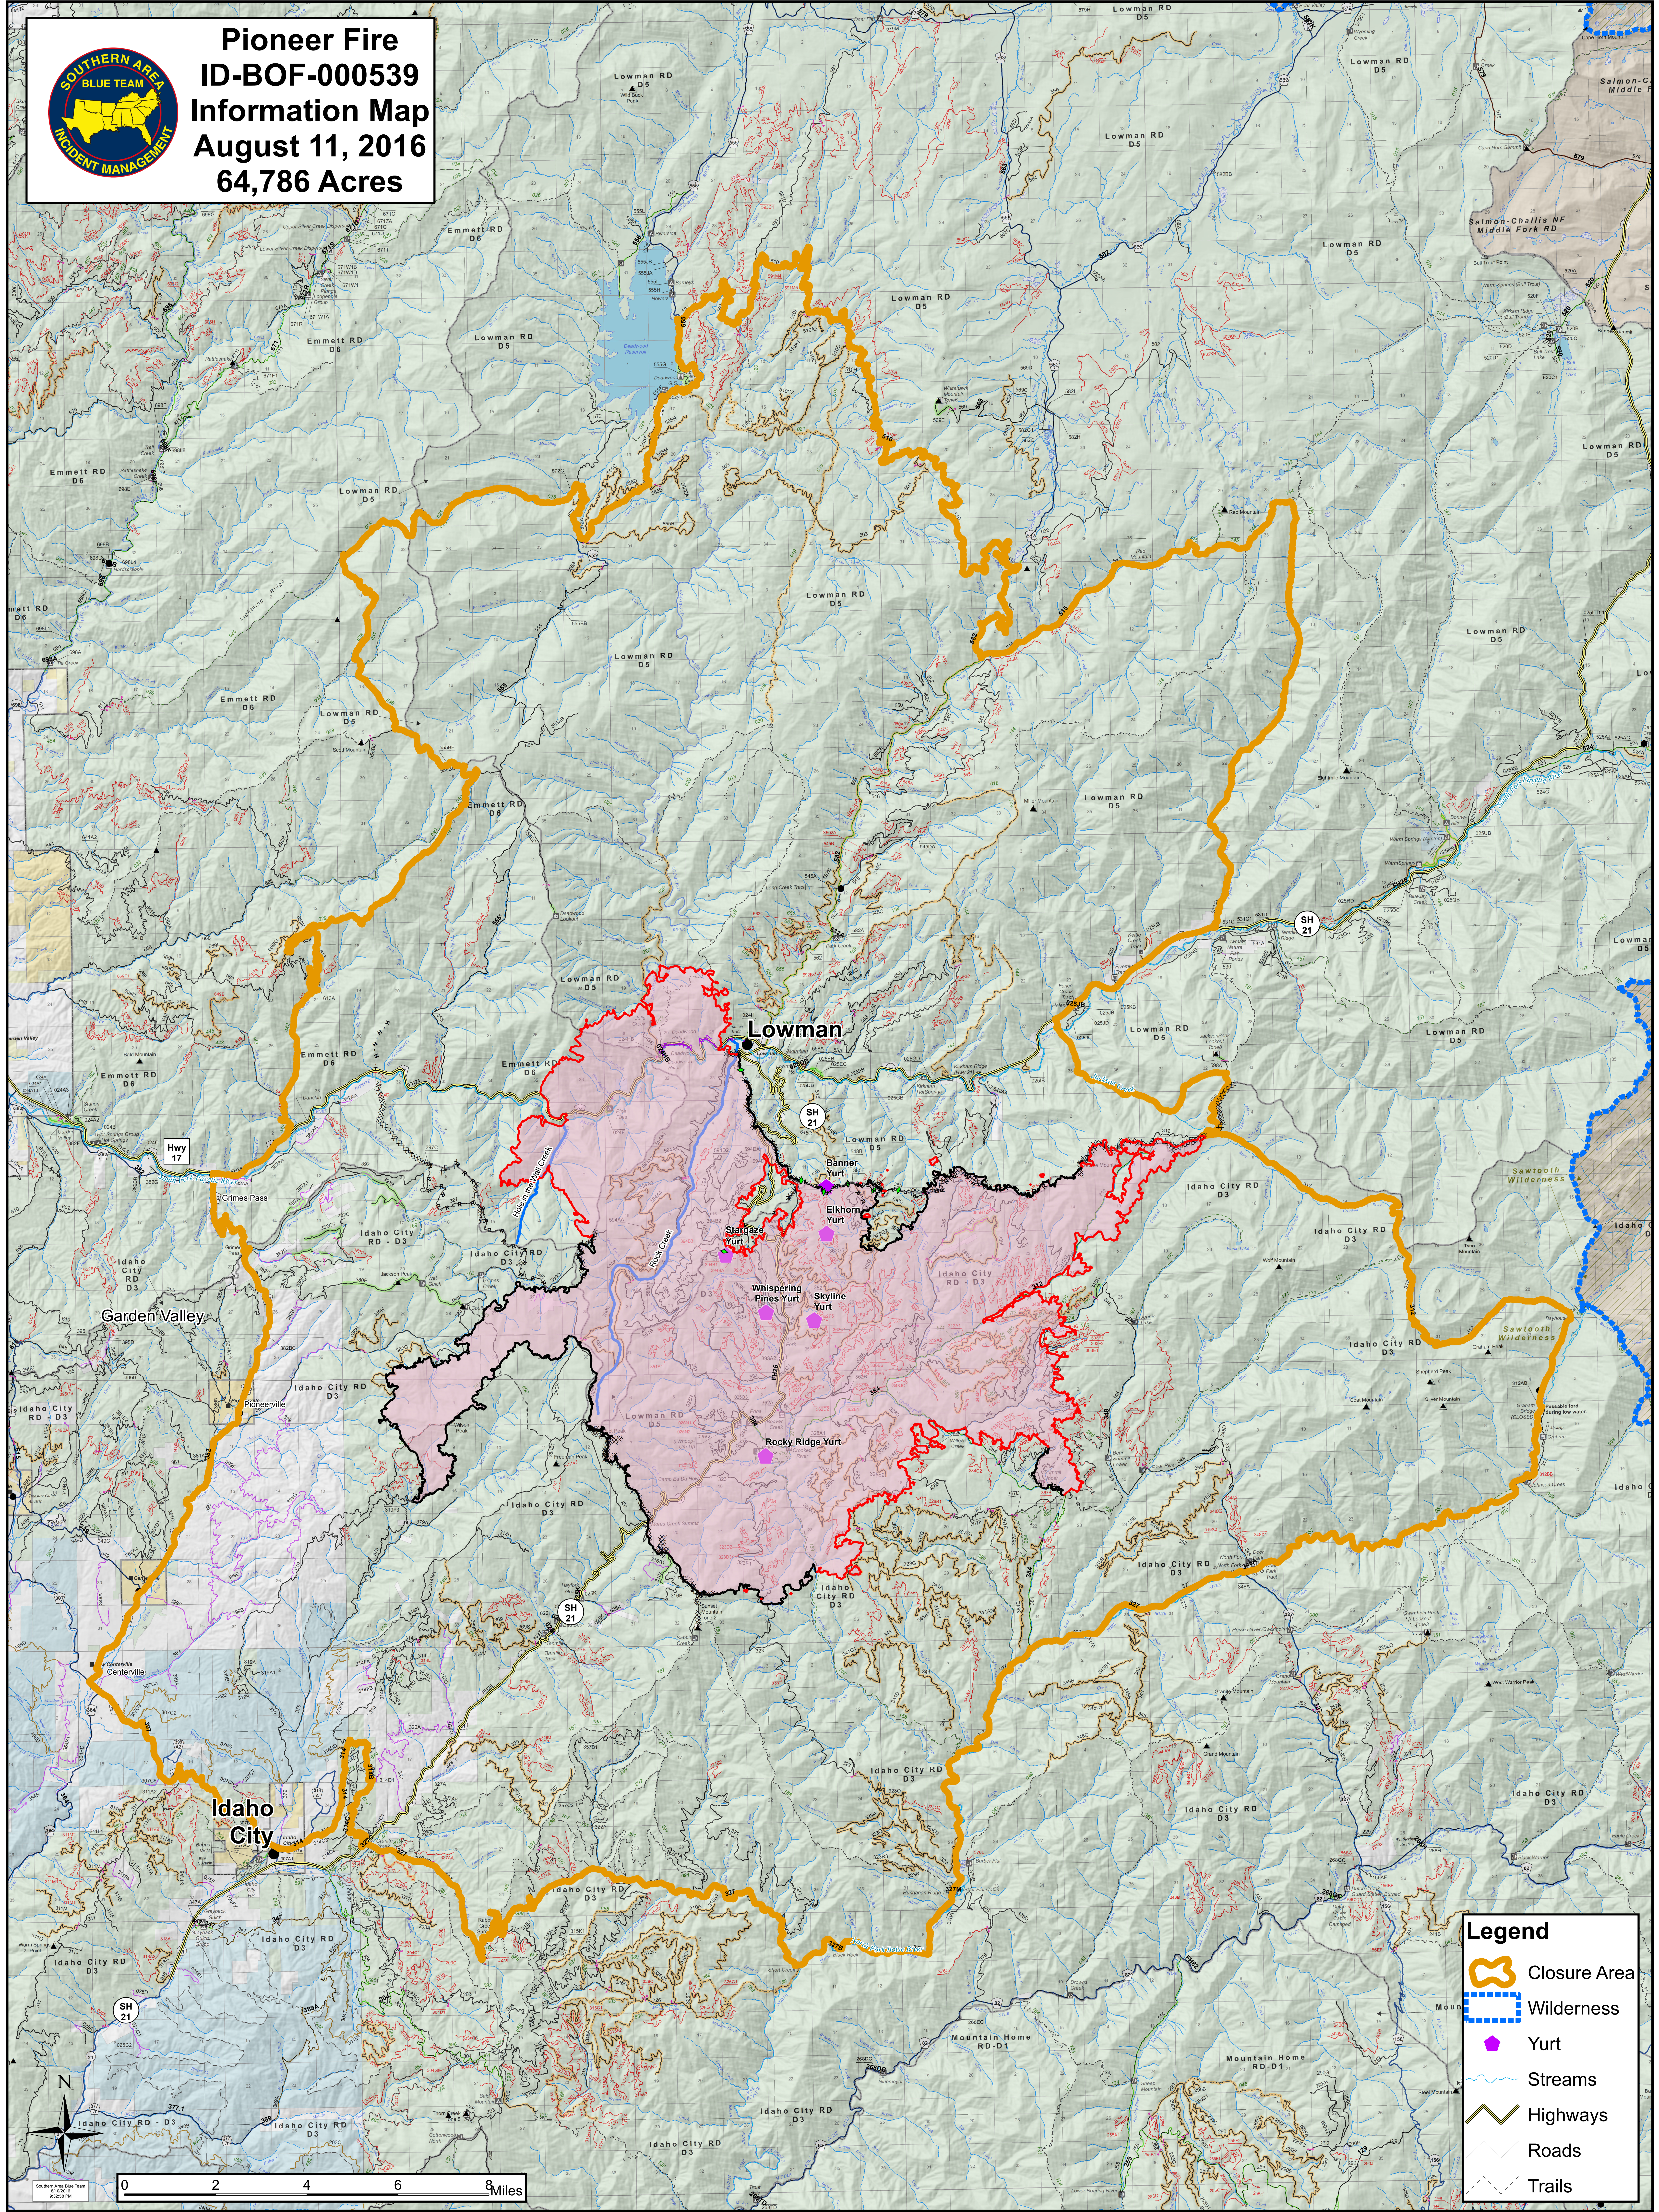

Pioneer Fire
ID-BOF-000539
Information Map
August 11, 2016
64,786 Acres

Legend

- Closure Area
- Wilderness
- Yurt
- Streams
- Highways
- Roads
- Trails