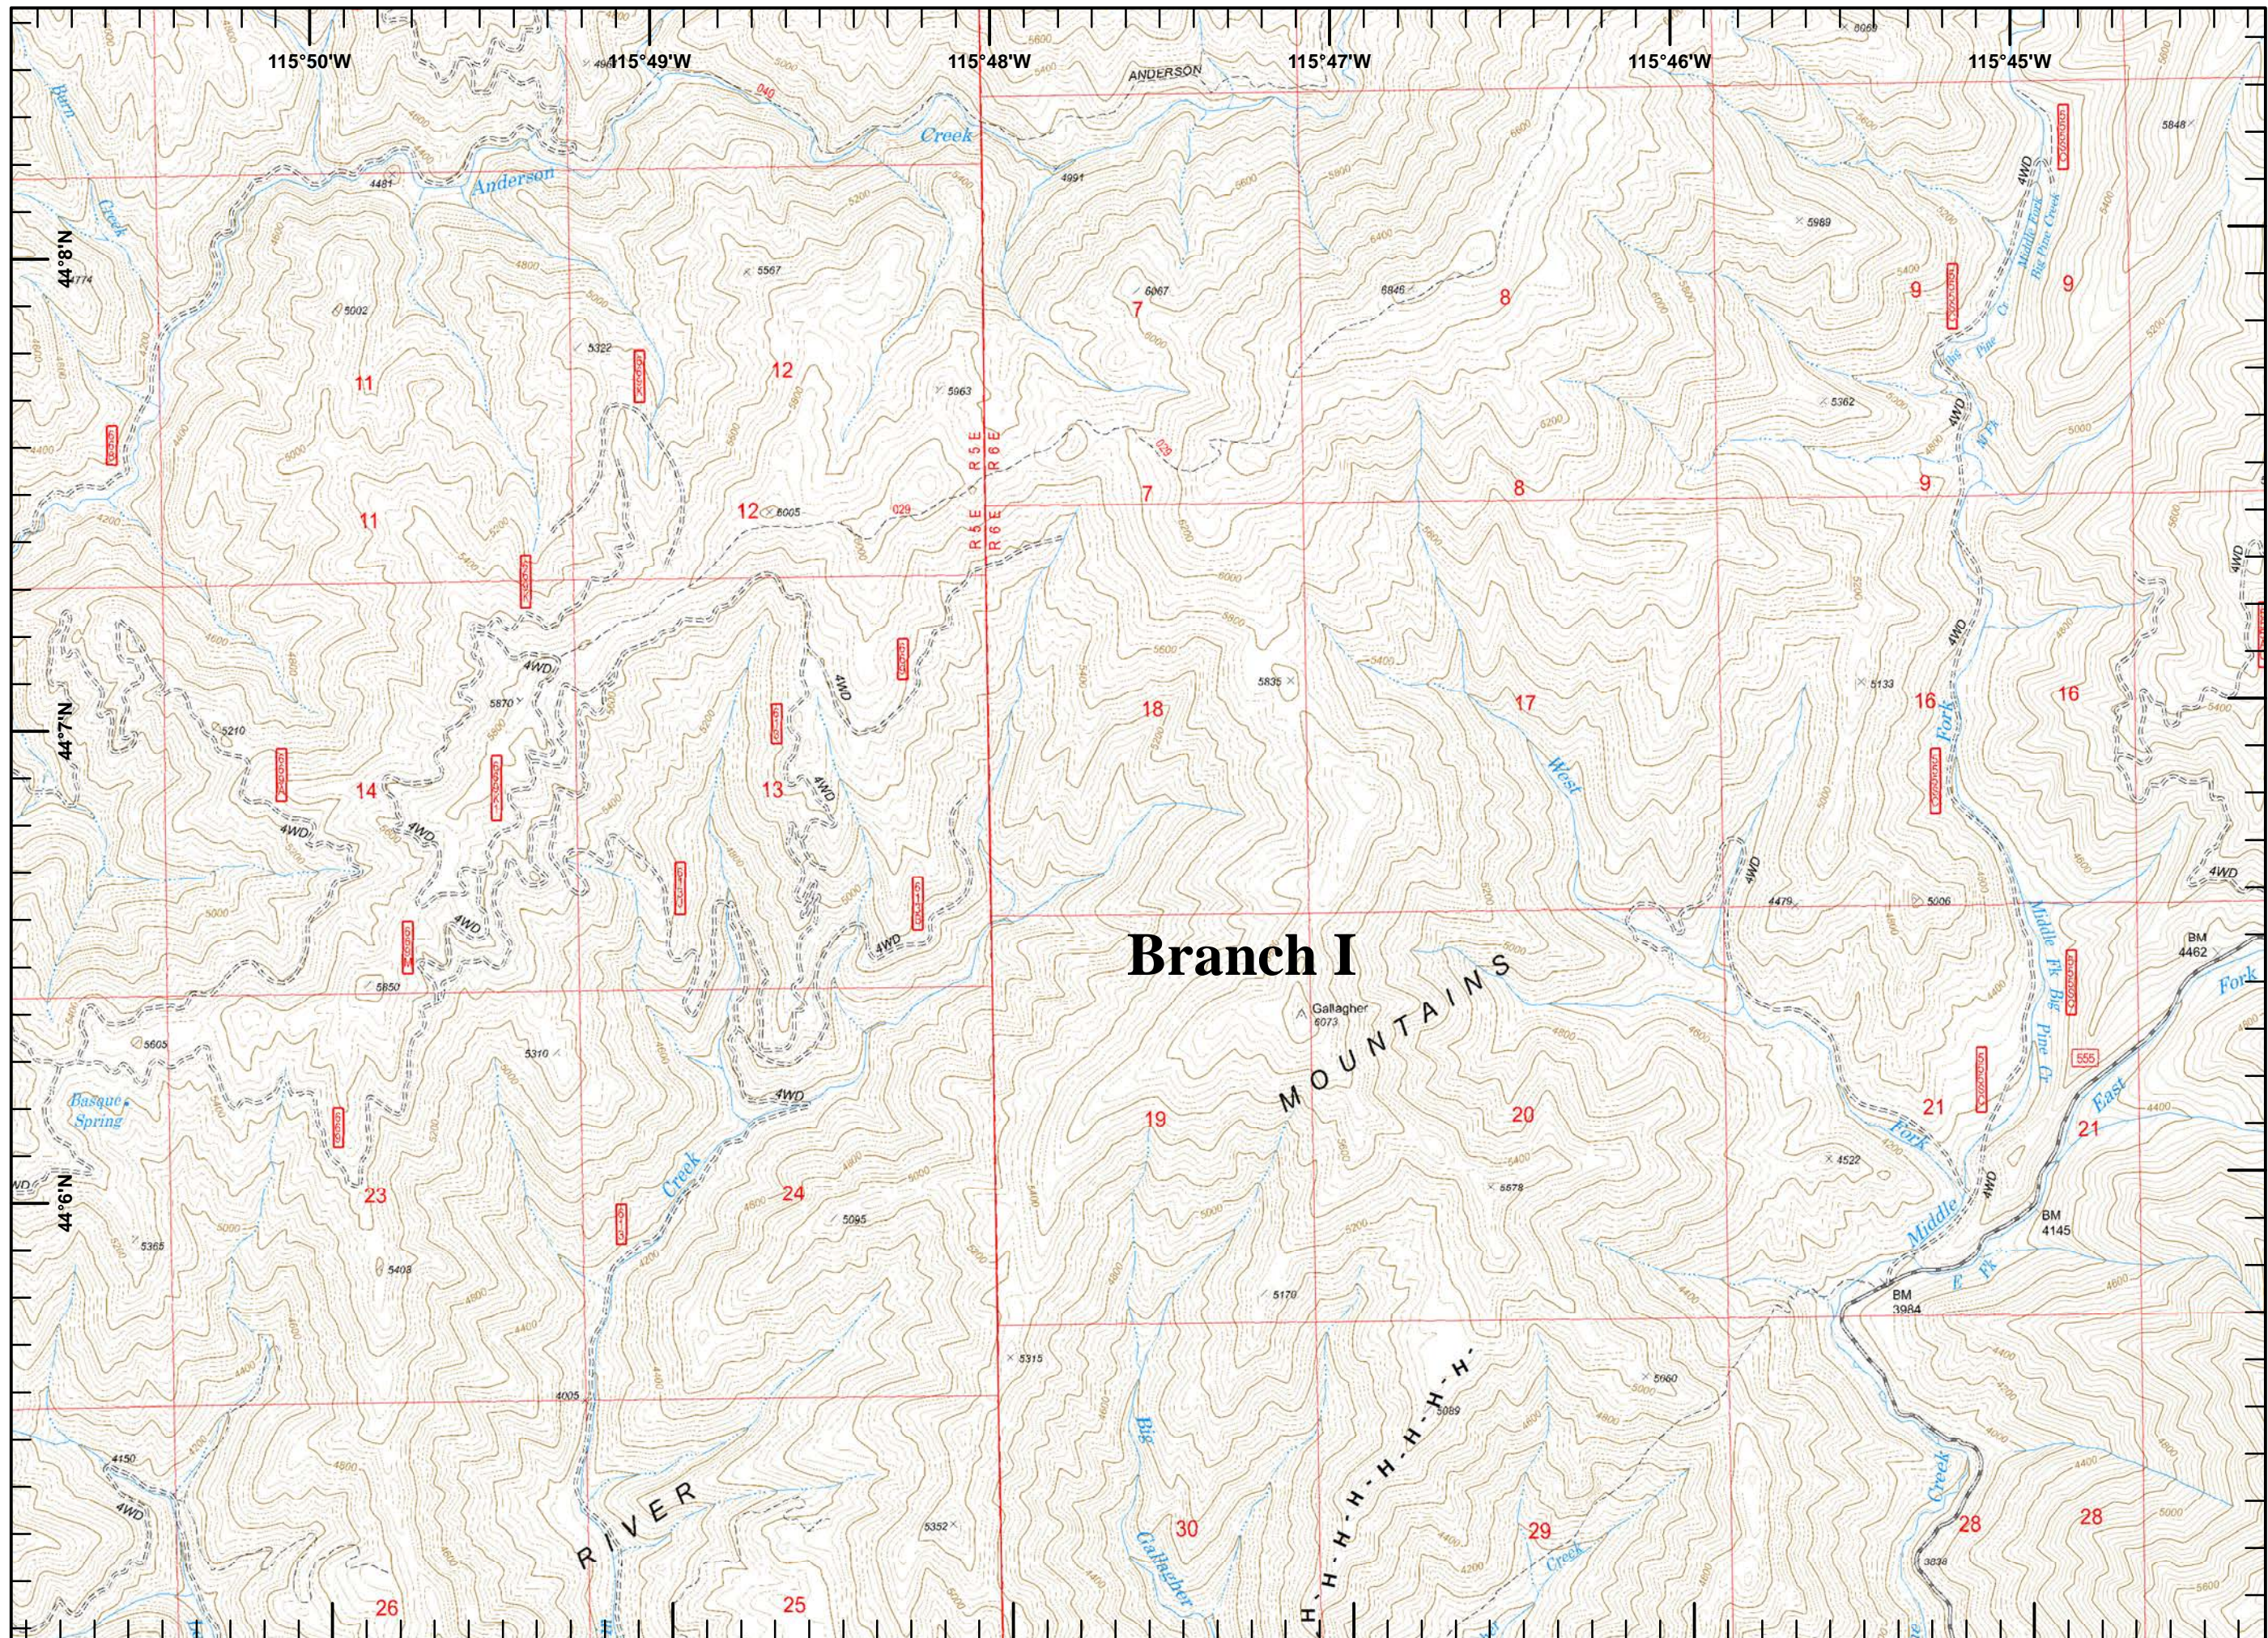

Legend

-  Mine
-  Drop Point
-  Fire Origin
-  Helispot
-  Repeater
-  Hazard
-  Division Break
-  Completed Line
-  Fire Polygon

Legend

-  Mine
-  Camp
-  Drop Point
-  Helispot
-  Pump
-  Repeater
-  Water Source
-  Division Break
-  Uncontrolled Fire Edge
-  Completed Line
-  R - Road as Completed Line
-  Completed Dozer Line
-  Fire Polygon

Legend

-  Mine
-  Camp
-  Drop Point
-  Helispot
-  Pump
-  Repeater
-  Sling Site
-  Water Source
-  Division Break
-  Uncontrolled Fire Edge
-  Completed Line
-  R - Road as Completed Line
-  Completed Dozer Line
-  Fire Polygon

Legend

-  Mine
-  Drop Point
-  Repeater
-  Sling Site
-  Uncontrolled Fire Edge
-  Completed Dozer Line
-  Hand Line
-  Fire Polygon

Legend
H - Hand Line

Legend

 Division Break

 Branch Break

Miles

Legend

- Mine
- Helispot
- Repeater
- Water Source
- Uncontrolled Fire Edge
- Aerial Hazard
- Fire Polygon

Sites

- Structure

Legend

- Mine
- Camp
- Drop Point
- Hazard
- Division Break
- Uncontrolled Fire Edge
- Completed Line
- R - Road as Completed Line
- Completed Dozer Line
- H - Hand Line
- Plow Line
- Aerial Hazard
- Fire Polygon
- Sites**
- Campground