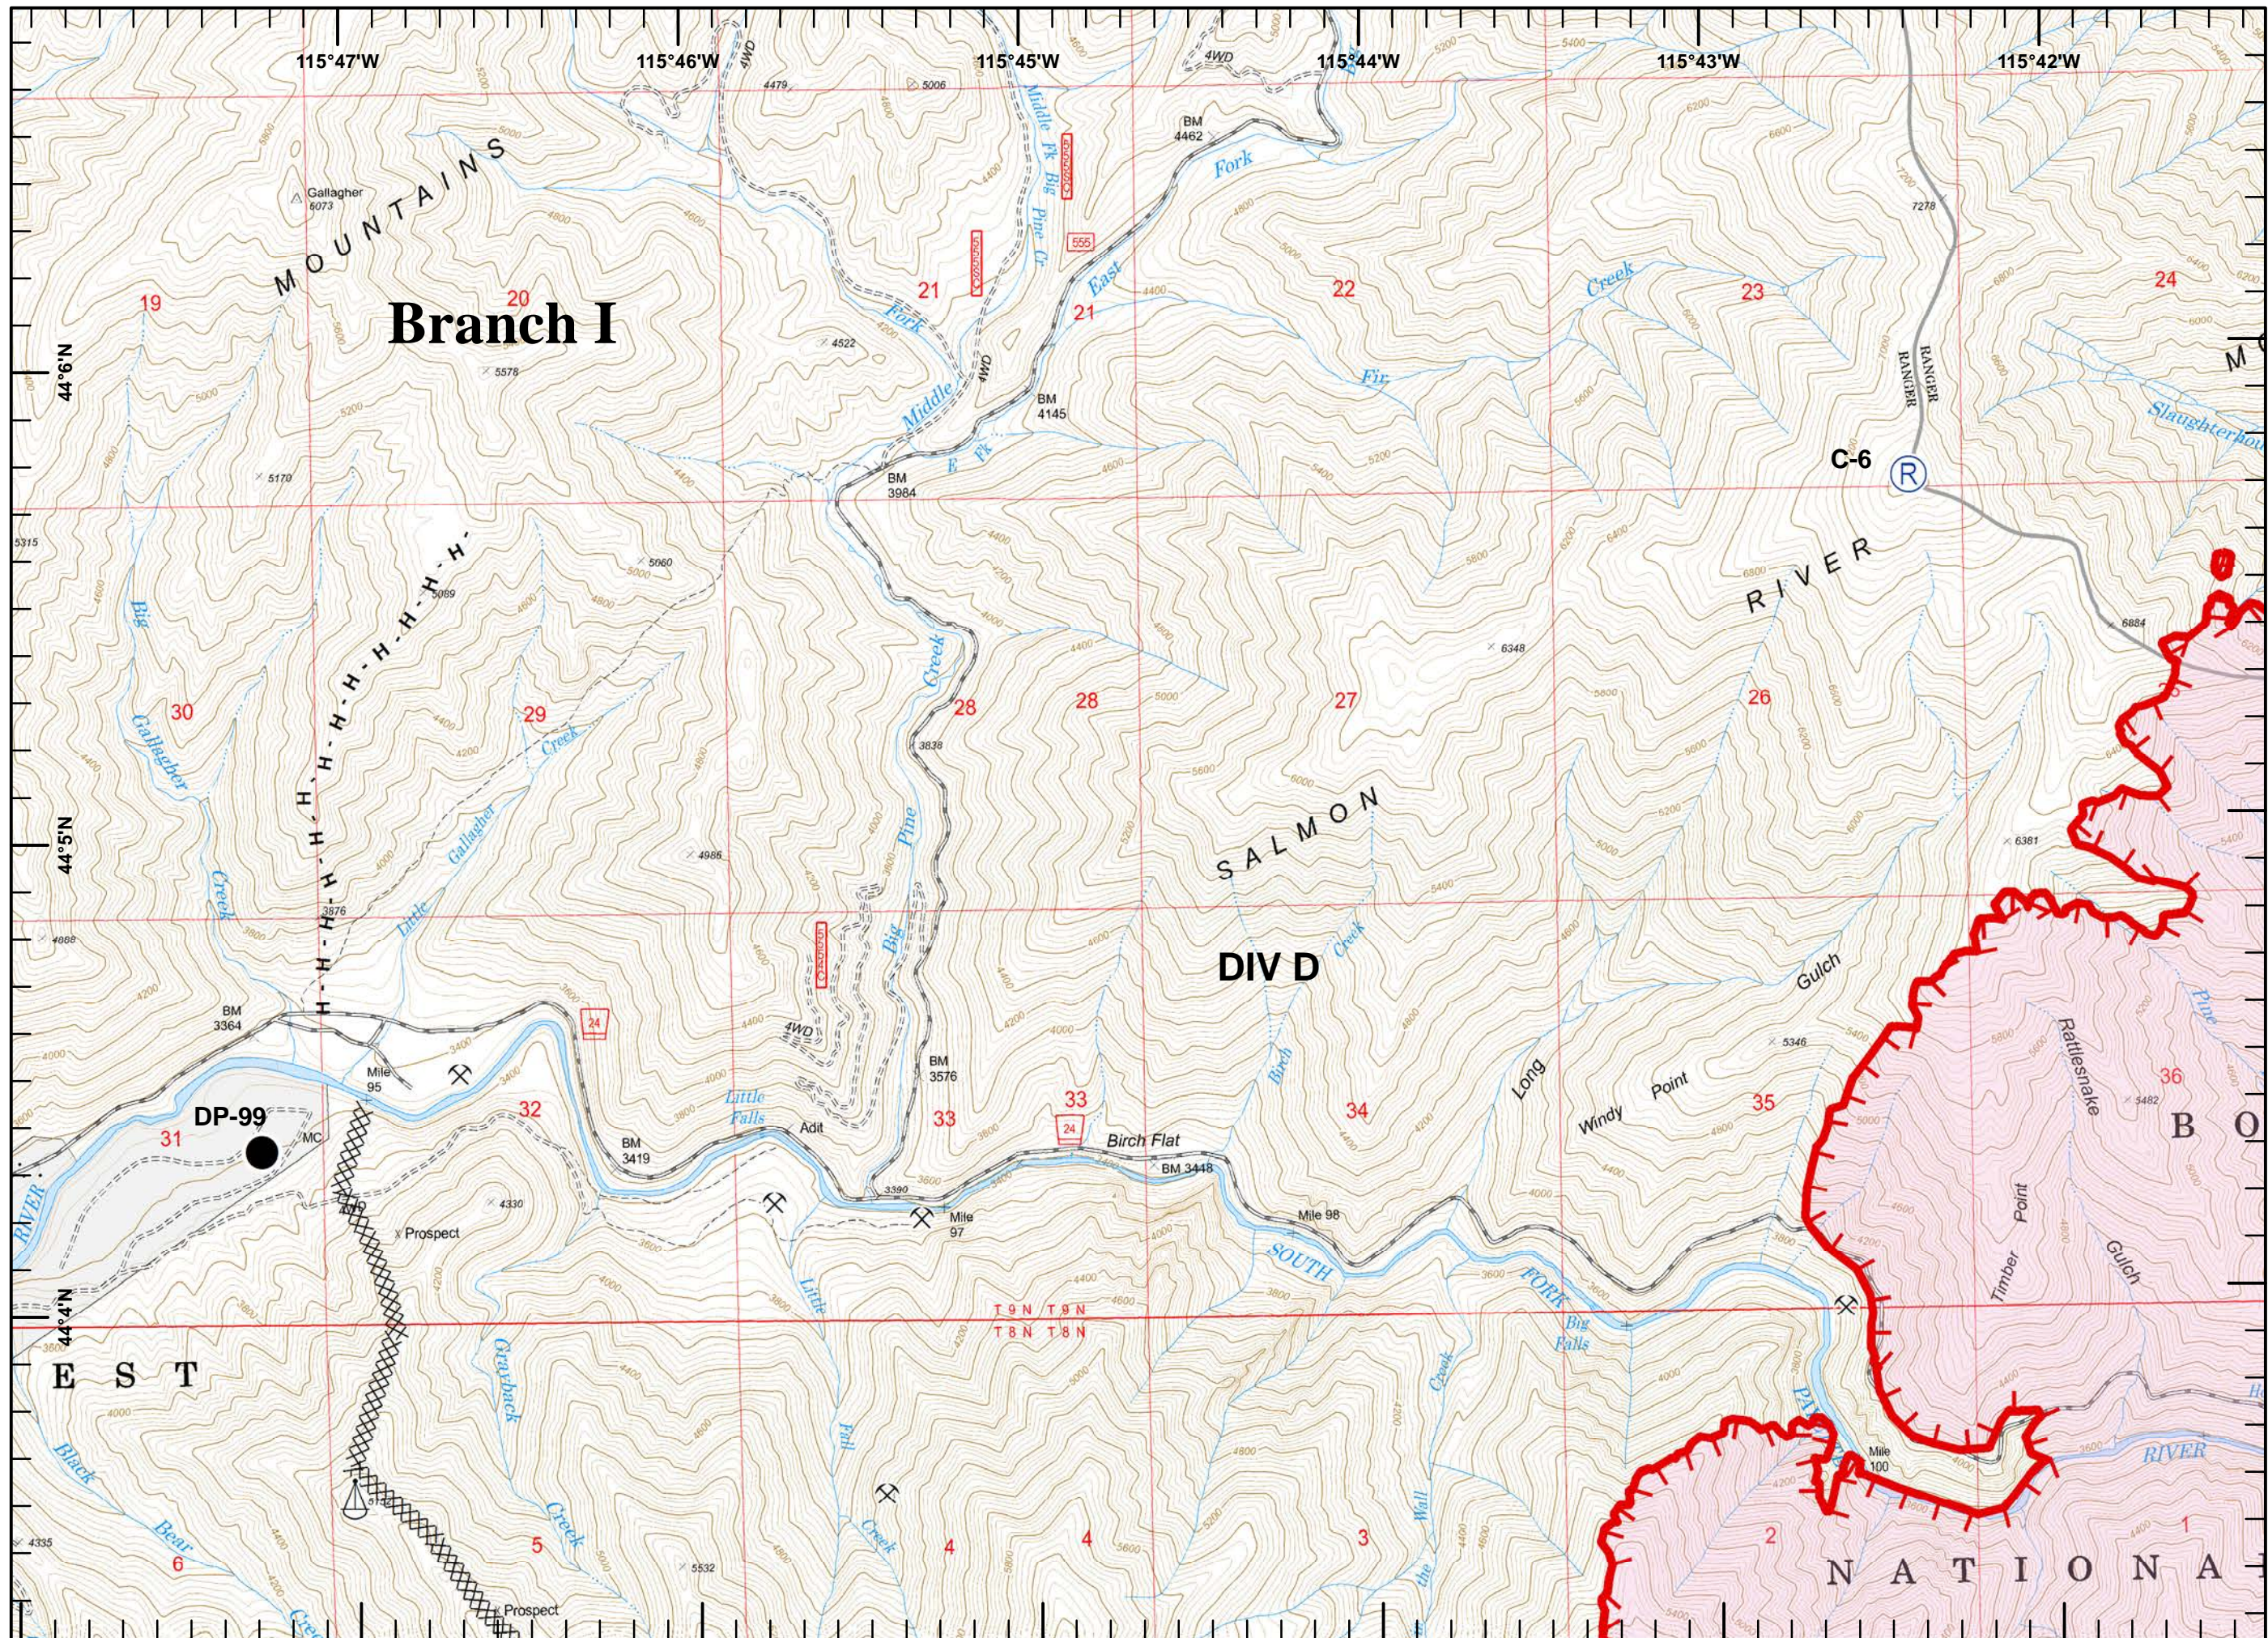

Legend

-  Mine
-  Drop Point
-  Fire Origin
-  Helispot
-  Repeater
-  Hazard
-  Division Break
-  Completed Line
-  Fire Polygon

Legend

-  Mine
-  Camp
-  Drop Point
-  Helispot
-  Pump
-  Repeater
-  Water Source
-  Division Break
-  Uncontrolled Fire Edge
-  Completed Line
-  R - Road as Completed Line
-  Completed Dozer Line
-  Fire Polygon

Legend

-  Mine
-  Camp
-  Drop Point
-  Helispot
-  Pump
-  Repeater
-  Sling Site
-  Water Source
-  Division Break
-  Uncontrolled Fire Edge
-  Completed Line
-  R - Road as Completed Line
-  Completed Dozer Line
-  Fire Polygon

Legend

-  Mine
-  Drop Point
-  Repeater
-  Sling Site
-  Uncontrolled Fire Edge
-  Completed Dozer Line
-  Hand Line
-  Fire Polygon

Legend
H - Hand Line

Legend

 Division Break

 Branch Break

Miles

Legend

- Mine
- Helispot
- Repeater
- Water Source
- Uncontrolled Fire Edge
- Aerial Hazard
- Fire Polygon

Sites

- Structure

Legend

- Mine
- Camp
- Drop Point
- Hazard
- Division Break
- Uncontrolled Fire Edge
- Completed Line
- R - Road as Completed Line
- Completed Dozer Line
- H - Hand Line
- Plow Line
- Aerial Hazard
- Fire Polygon
- Sites**
- Campground