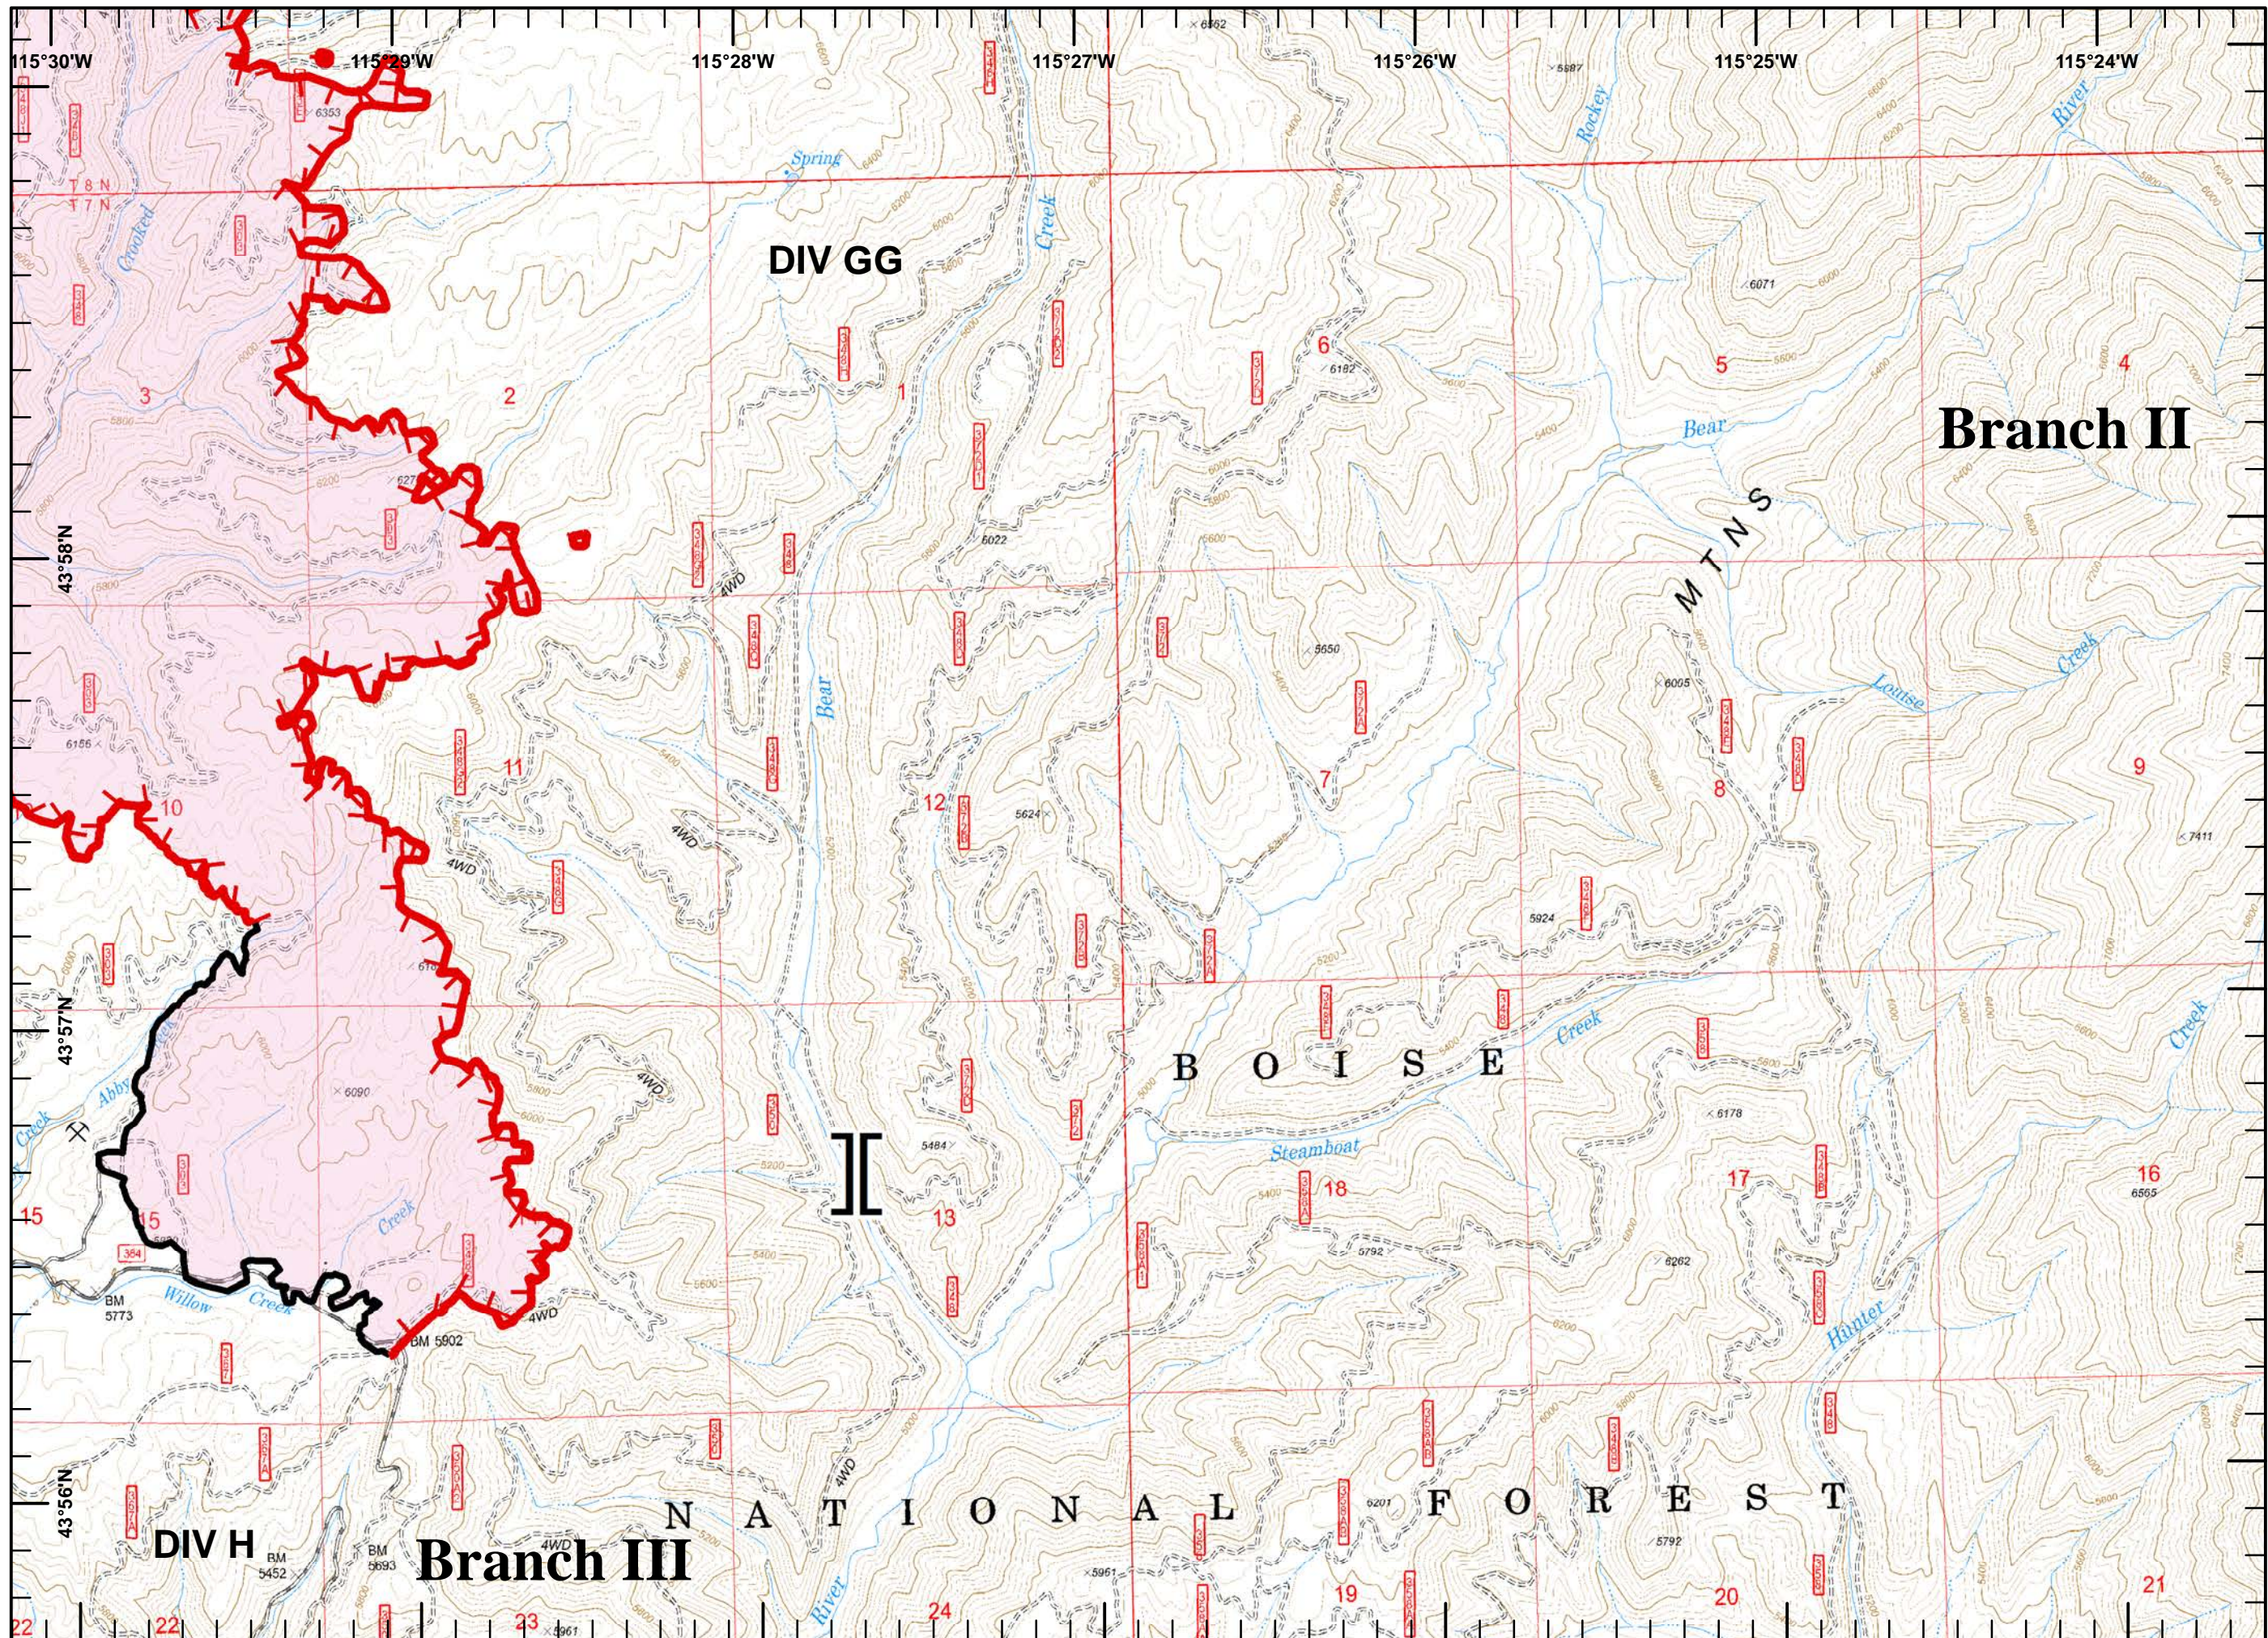

Legend

-  Lookout
-  Mine
-  Drop Point
-  Helispot
-  Repeater
-  Uncontrolled Fire Edge
-  Completed Dozer Line
-  Fire Polygon

Sites

-  Structure

Legend

- Mine
- Water Source
- Uncontrolled Fire Edge
- Fire Polygon

Miles

Legend

- Mine
- Branch Break
- Uncontrolled Fire Edge
- Completed Line
- Fire Polygon

Legend

-  Mine
-  Drop Point
-  Water Source
-  Branch Break
-  Uncontrolled Fire Edge
-  Completed Line
-  Fire Polygon

Sites

-  Campground

Legend

- Mine
- Drop Point
- Water Source
- Division Break
- Uncontrolled Fire Edge
- Completed Line
- Fire Polygon

Legend

-  Lookout
-  Mine
-  Repeater
-  Telephone
-  Water Source
-  Division Break
-  Uncontrolled Fire Edge
-  Completed Line
- R - Road as Completed Line
-  Completed Dozer Line
-  Fire Polygon
- Sites**
-  Campground

Legend

-  Mine
-  Drop Point
-  Mobile Weather Unit
-  Repeater
-  Water Source
-  Hazard
-  Division Break
-  Completed Line
-  R - Road as Completed Line
-  Completed Dozer Line
-  Fire Polygon
- Sites**
-  Campground