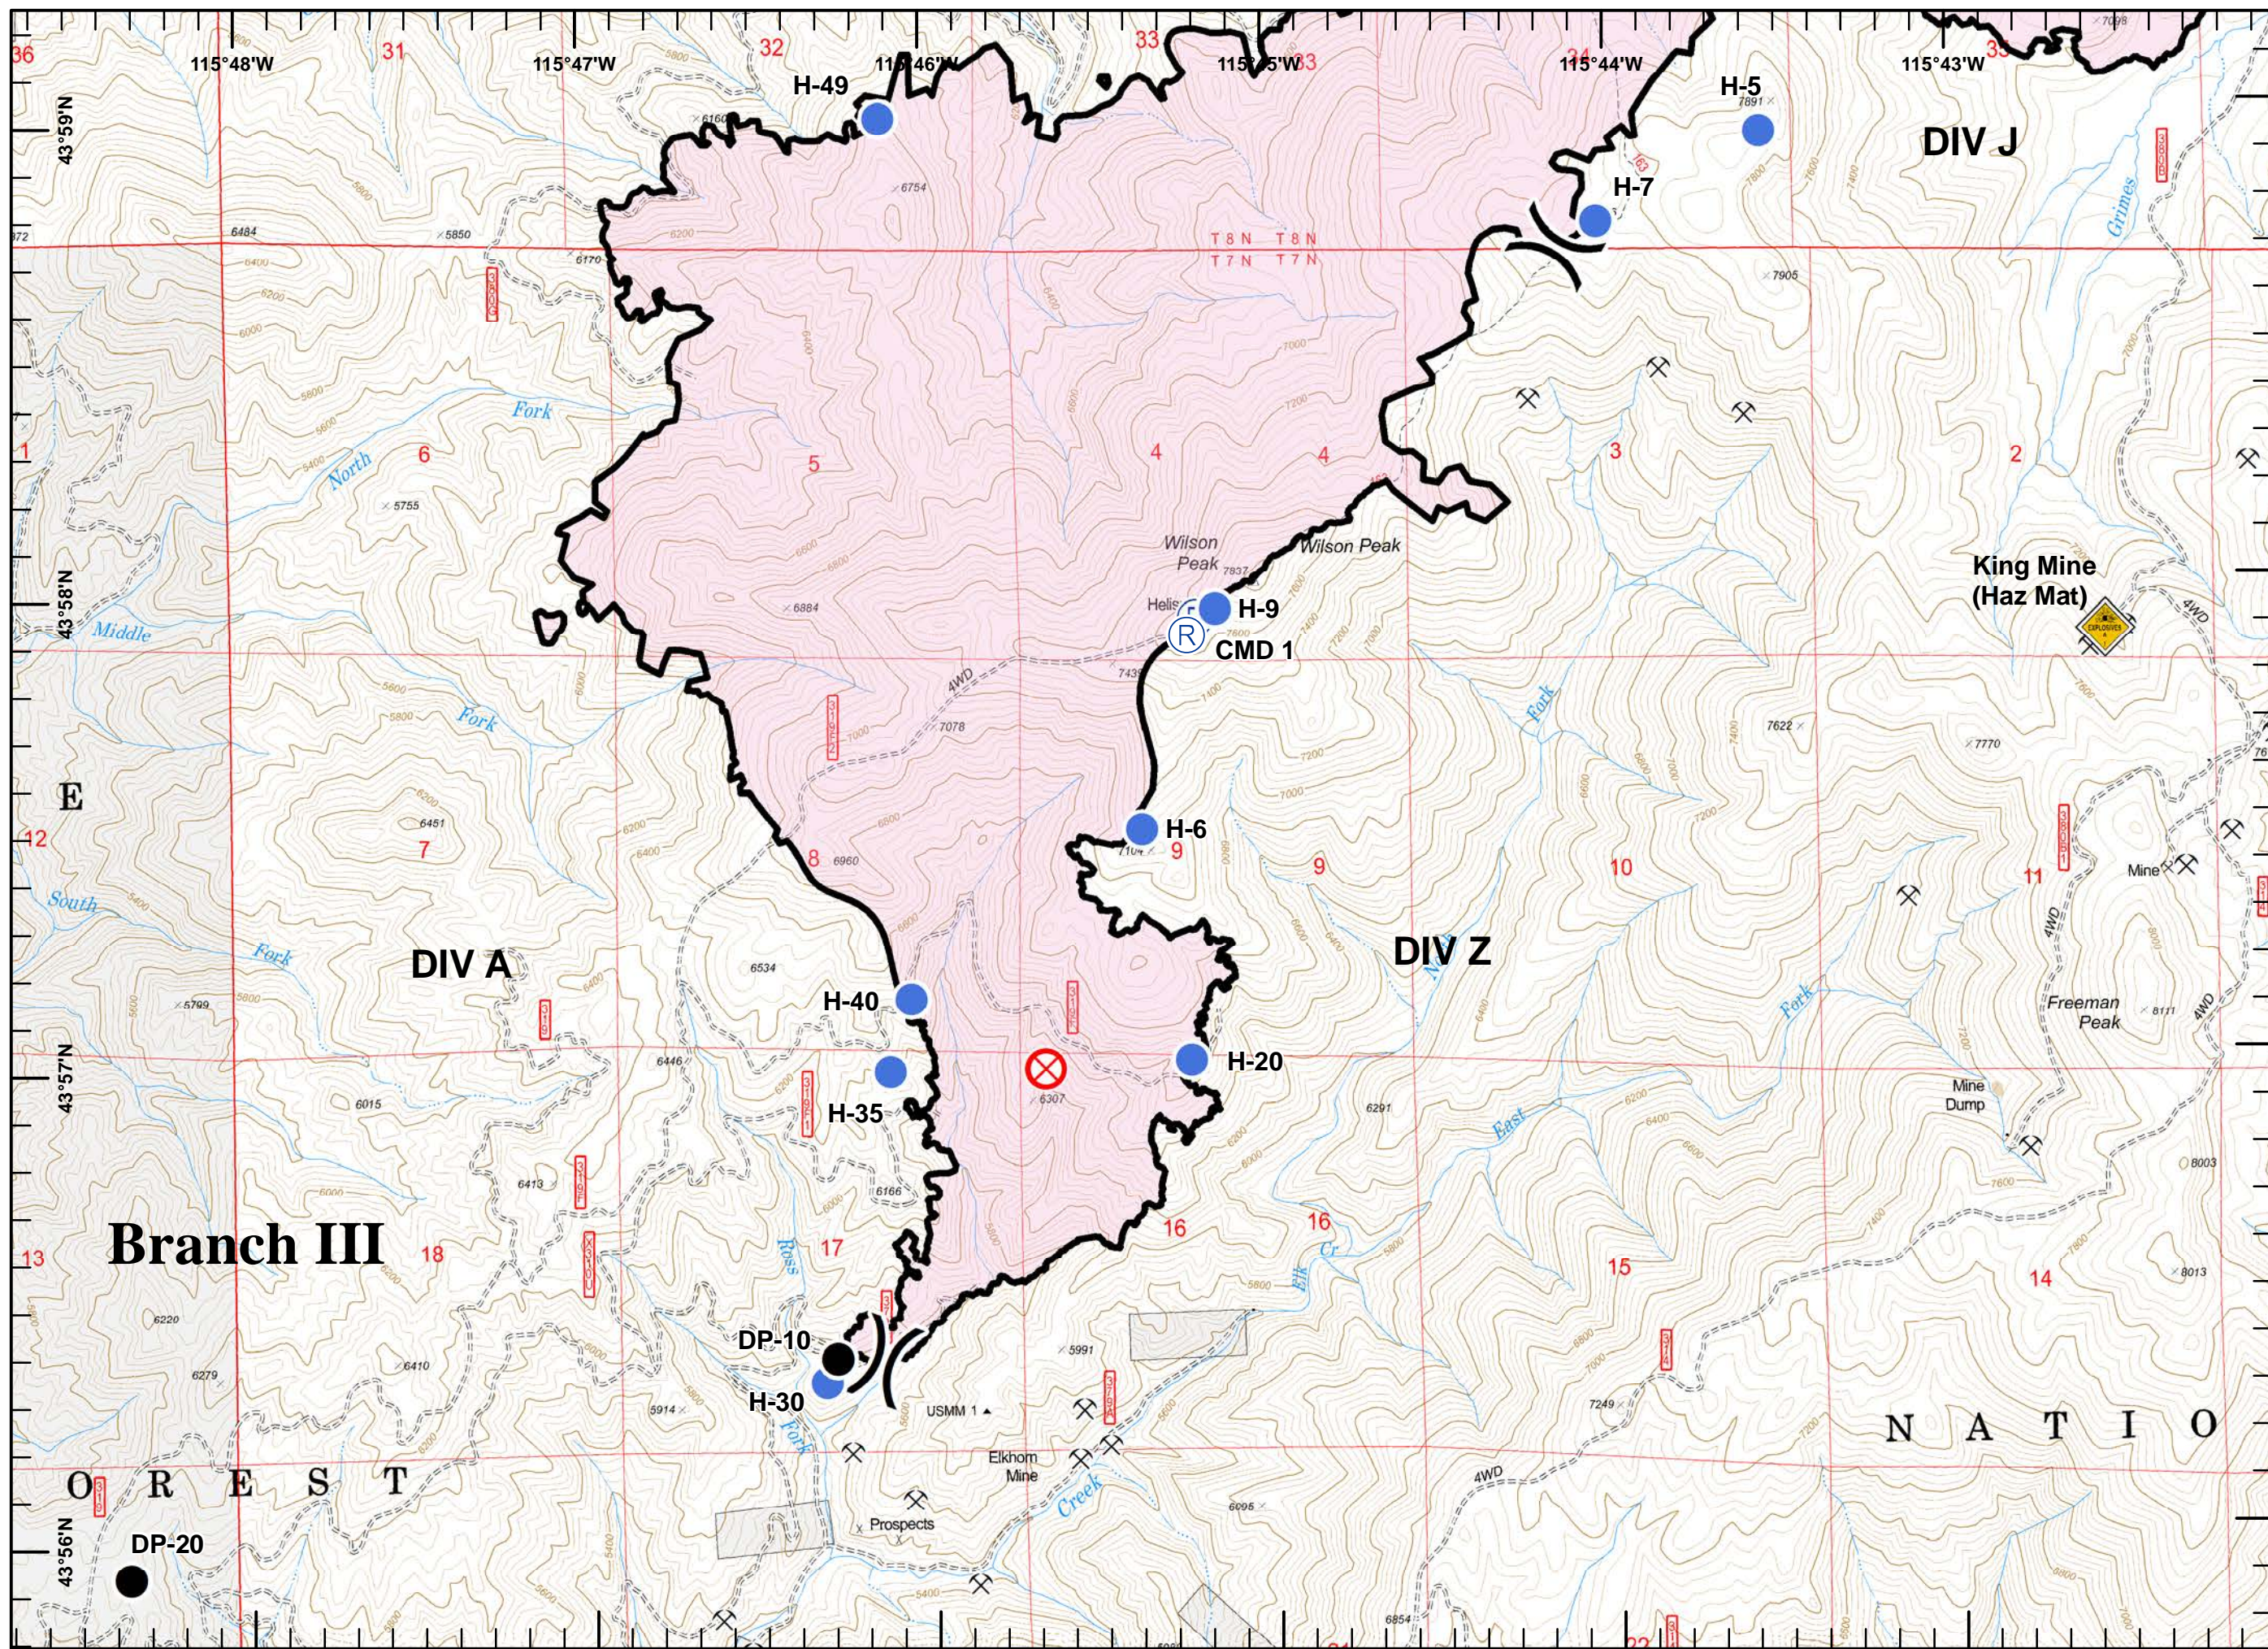

Legend

-  Mine
-  Drop Point
-  Fire Origin
-  Helispot
-  Repeater
-  Hazard
-  Division Break
-  Completed Line
-  Fire Polygon

Legend

-  Mine
-  Camp
-  Drop Point
-  Helispot
-  Pump
-  Repeater
-  Water Source
-  Division Break
-  Uncontrolled Fire Edge
-  Completed Line
-  R - Road as Completed Line
-  Completed Dozer Line
-  Fire Polygon

Legend

-  Mine
-  Camp
-  Drop Point
-  Helispot
-  Pump
-  Repeater
-  Sling Site
-  Water Source
-  Division Break
-  Uncontrolled Fire Edge
-  Completed Line
-  R - Road as Completed Line
-  Completed Dozer Line
-  Fire Polygon

Legend

-  Mine
-  Drop Point
-  Repeater
-  Sling Site
-  Uncontrolled Fire Edge
-  Completed Dozer Line
-  Hand Line
-  Fire Polygon

Legend
H - Hand Line

Legend

 Division Break

 Branch Break

Miles

Legend

- Mine
- Helispot
- Repeater
- Water Source
- Uncontrolled Fire Edge
- Aerial Hazard
- Fire Polygon

Sites

- Structure

Legend

- Mine
- Camp
- Drop Point
- Hazard
- Division Break
- Uncontrolled Fire Edge
- Completed Line
- R - Road as Completed Line
- Completed Dozer Line
- H - Hand Line
- Plow Line
- Aerial Hazard
- Fire Polygon
- Sites**
- Campground