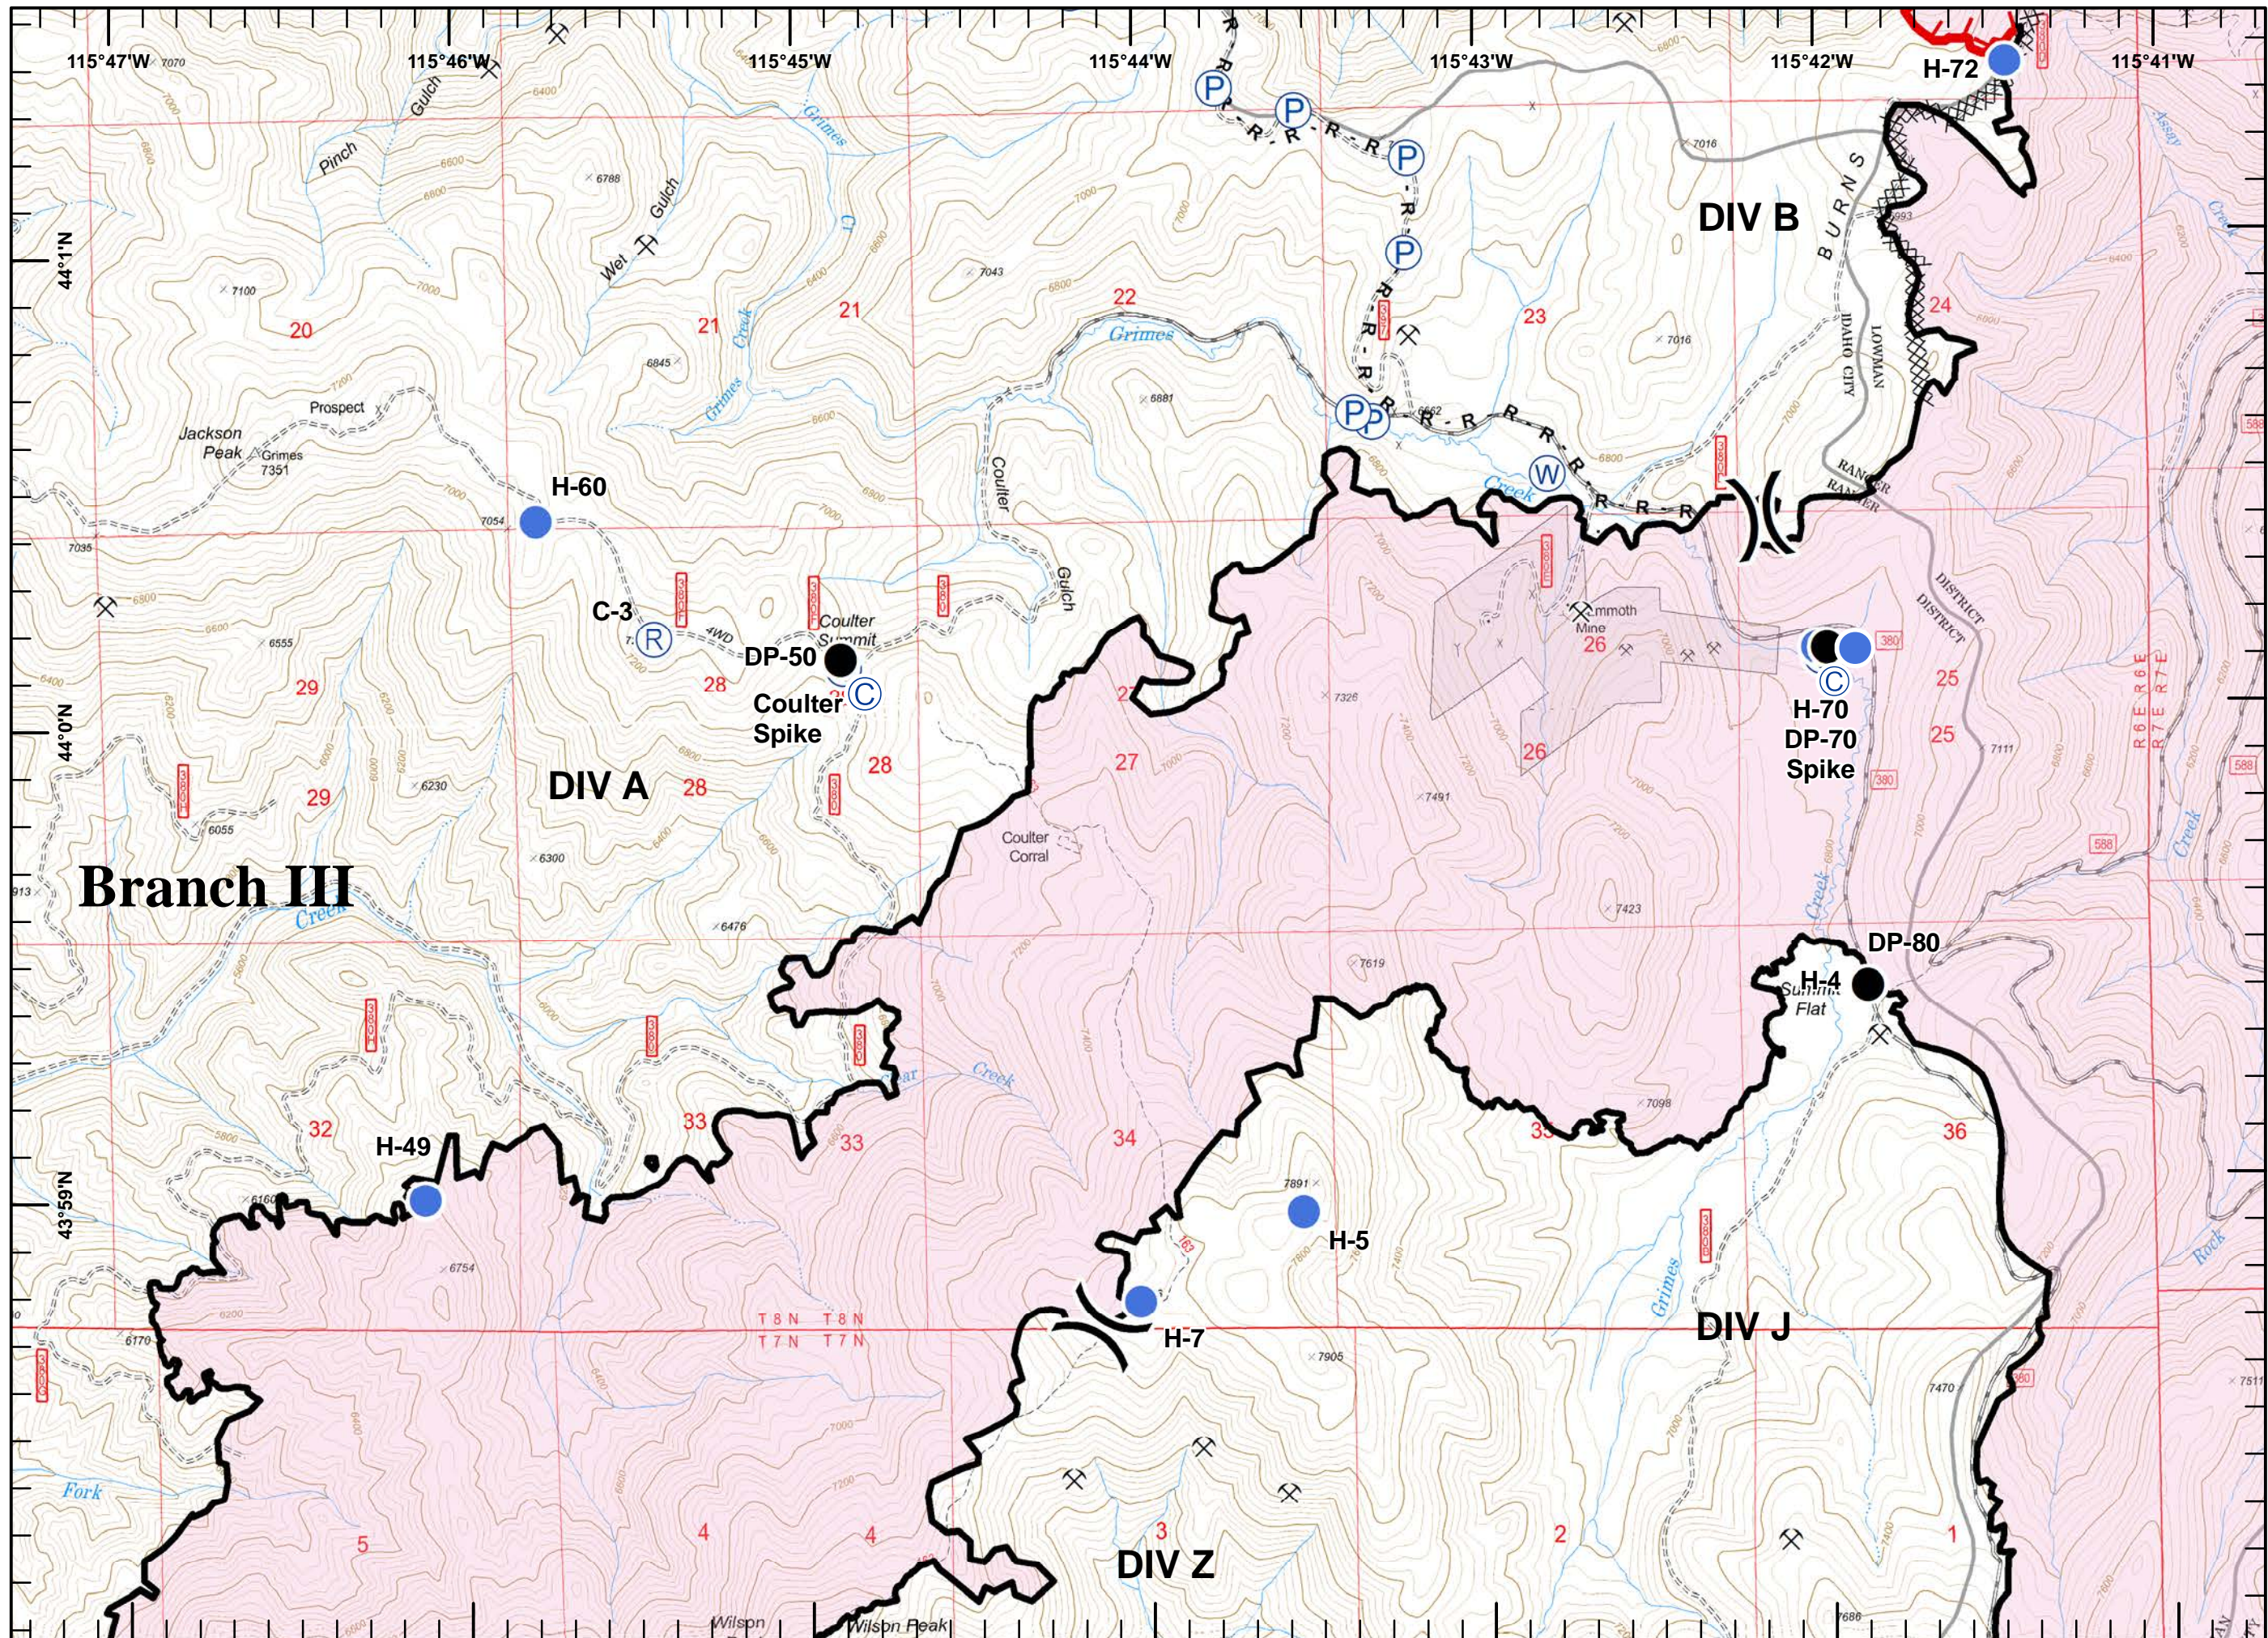

Legend

-  Mine
-  Drop Point
-  Fire Origin
-  Helispot
-  Repeater
-  Hazard
-  Division Break
-  Completed Line
-  Fire Polygon

Legend

-  Mine
-  Camp
-  Drop Point
-  Helispot
-  Pump
-  Repeater
-  Water Source
-  Division Break
-  Uncontrolled Fire Edge
-  Completed Line
-  R - Road as Completed Line
-  Completed Dozer Line
-  Fire Polygon

Legend

-  Mine
-  Camp
-  Drop Point
-  Helispot
-  Pump
-  Repeater
-  Sling Site
-  Water Source
-  Division Break
-  Uncontrolled Fire Edge
-  Completed Line
-  R - Road as Completed Line
-  Completed Dozer Line
-  Fire Polygon

Legend

-  Mine
-  Drop Point
-  Repeater
-  Sling Site
-  Uncontrolled Fire Edge
-  Completed Dozer Line
-  Hand Line
-  Fire Polygon

Legend
H - Hand Line

Legend

 Division Break

 Branch Break

Miles

Legend

- Mine
- Helispot
- Repeater
- Water Source
- Uncontrolled Fire Edge
- Aerial Hazard
- Fire Polygon

Sites

- Structure

Legend

- Mine
- Camp
- Drop Point
- Hazard
- Division Break
- Uncontrolled Fire Edge
- Completed Line
- R - Road as Completed Line
- Completed Dozer Line
- H - Hand Line
- Plow Line
- Aerial Hazard
- Fire Polygon
- Sites**
- Campground