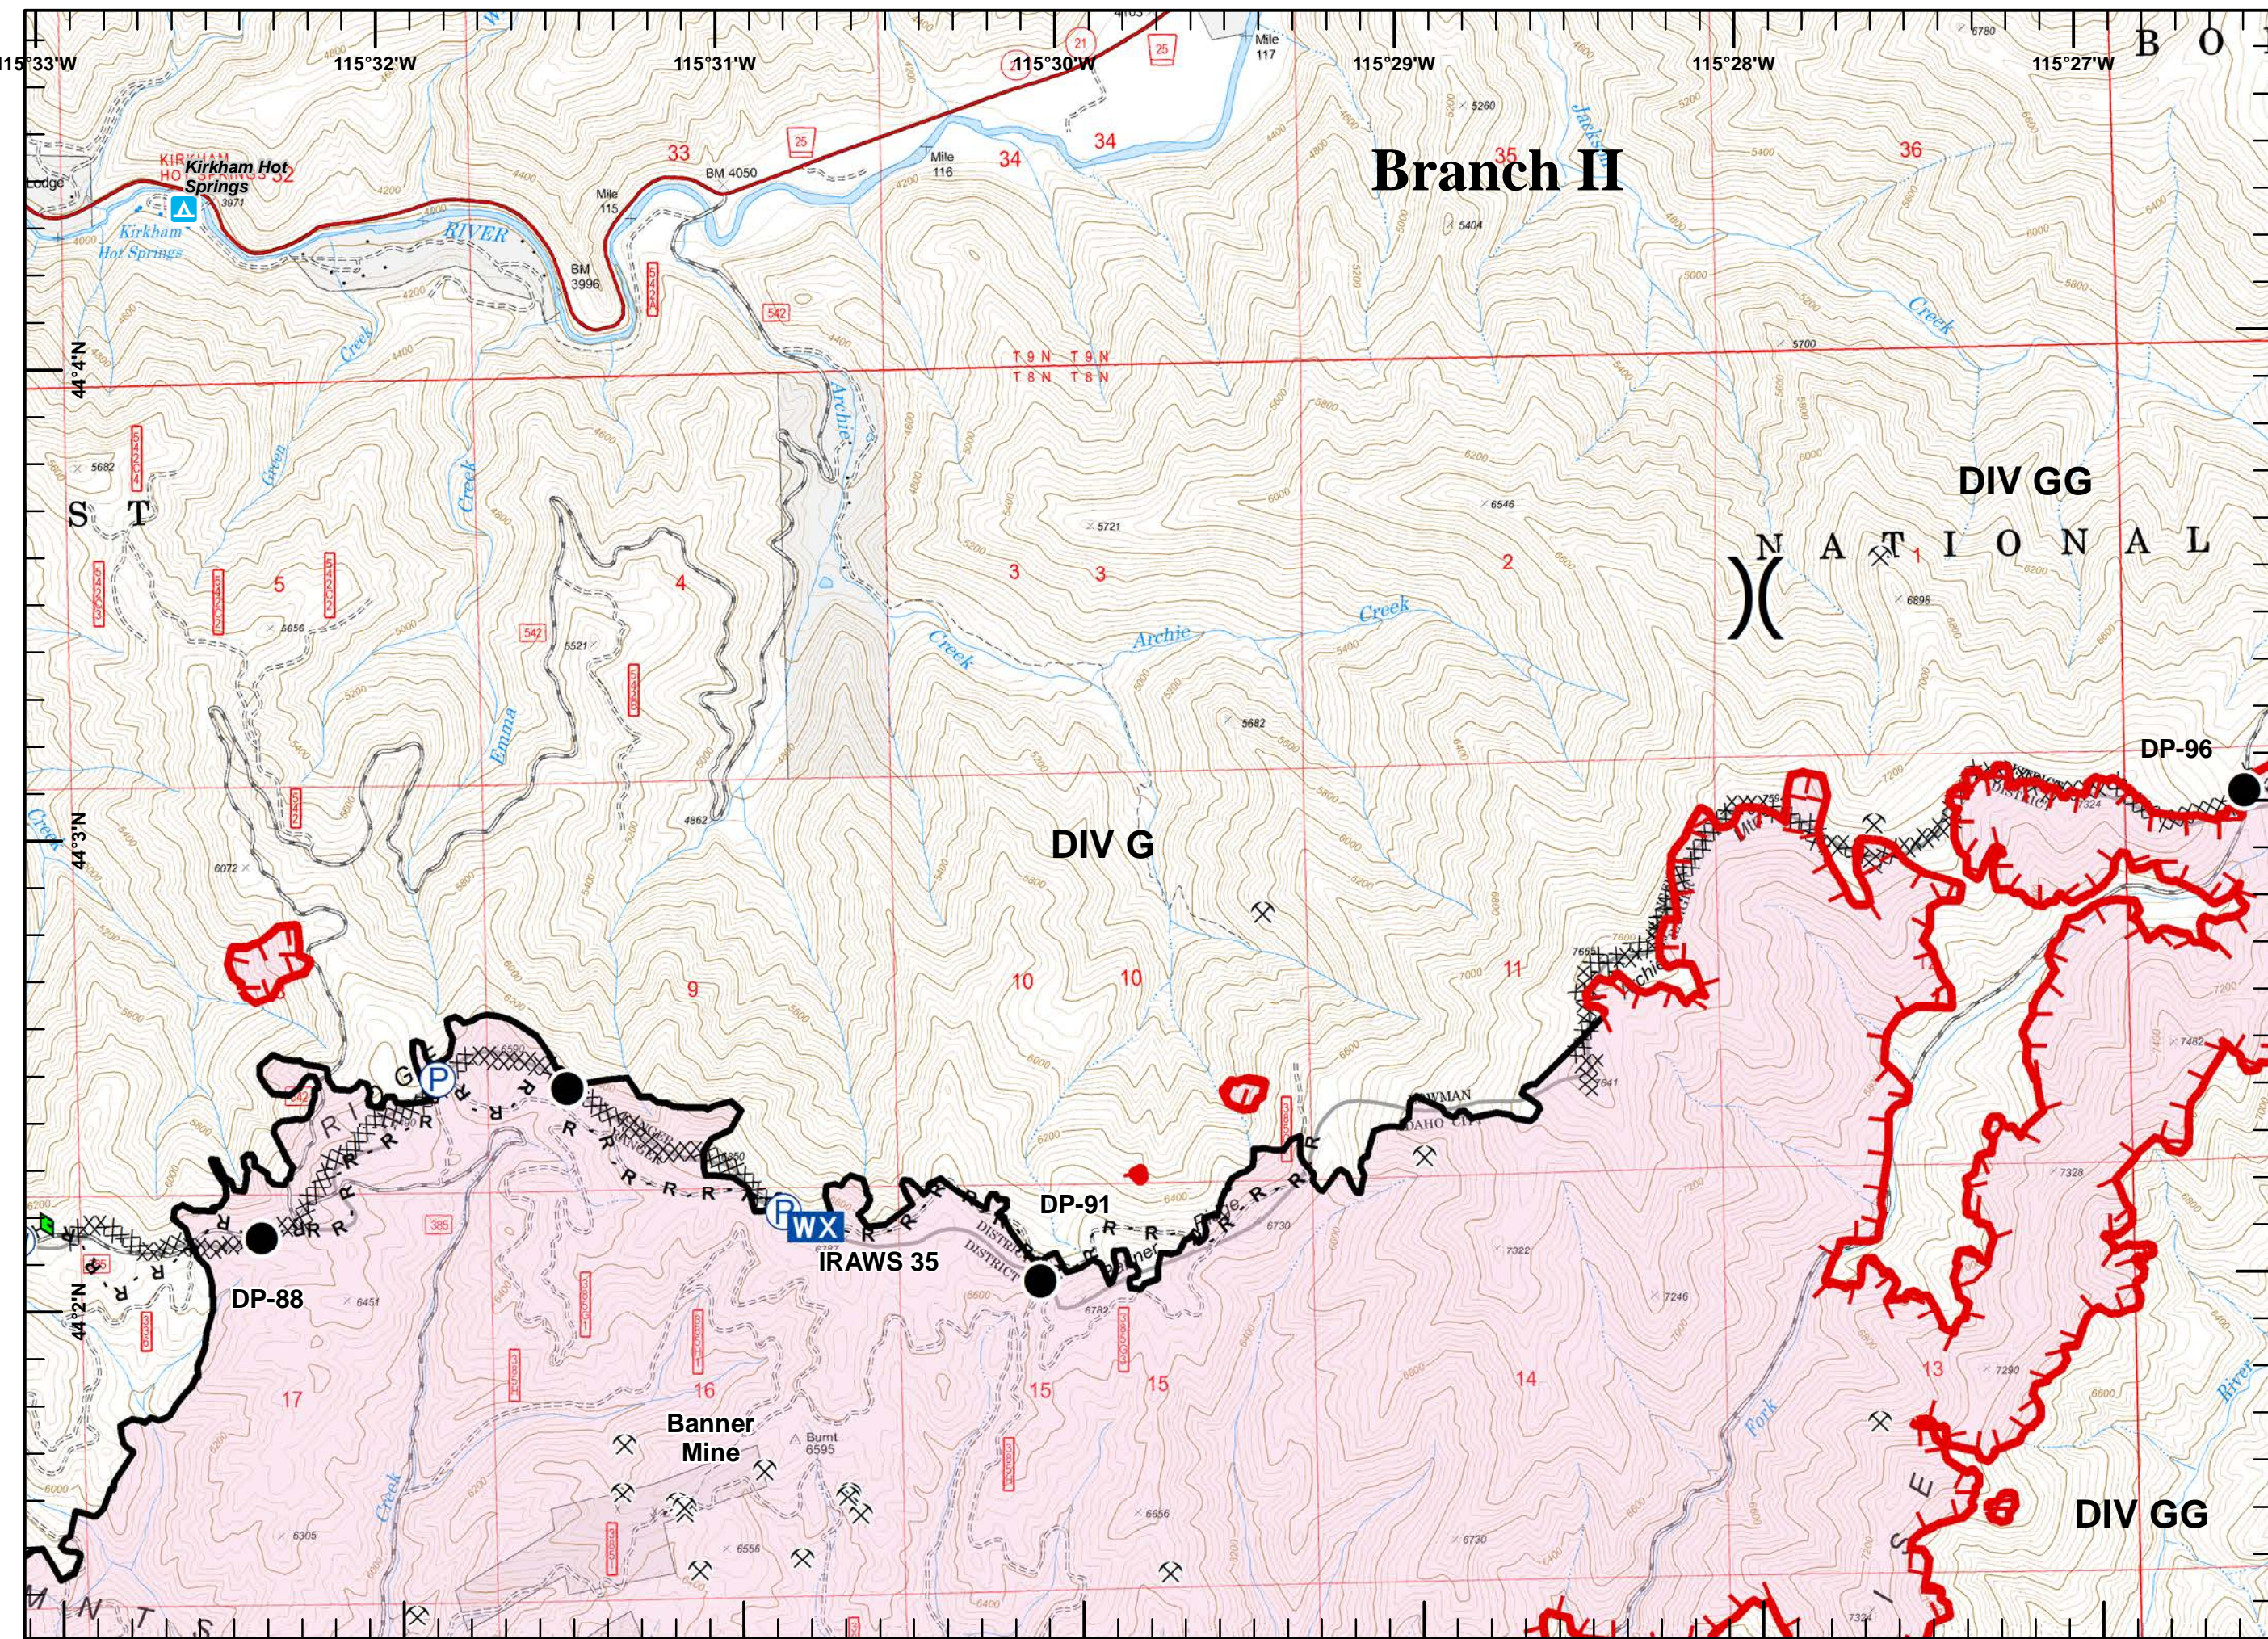

Legend

-  Mine
-  Drop Point
-  Repeater
-  Sling Site
-  Uncontrolled Fire Edge
-  Completed Dozer Line
-  Hand Line
-  Fire Polygon

Legend
H - Hand Line

Legend

 Division Break

 Branch Break

Miles

Legend

- Mine
- Helispot
- Repeater
- Water Source
- Uncontrolled Fire Edge
- Aerial Hazard
- Fire Polygon

Sites

- Structure

Legend

- Mine
- Camp
- Drop Point
- Hazard
- Division Break
- Uncontrolled Fire Edge
- Completed Line
- R - Road as Completed Line
- Completed Dozer Line
- H - Hand Line
- Plow Line
- Aerial Hazard
- Fire Polygon
- Sites**
- Campground

Legend

-  Yurt
-  Mine
-  Drop Point
-  Helispot
-  Pump
-  Water Source
-  Hazard
-  Uncontrolled Fire Edge
-  Completed Line
-  R - Road as Completed Line
-  Completed Dozer Line
-  Plow Line
-  Fire Polygon

Legend

-  Mine
-  Drop Point
-  Mobile Weather Unit
-  Pump
-  Water Source
-  Division Break
-  Uncontrolled Fire Edge
-  Completed Line
-  R - Road as Completed Line
-  Completed Dozer Line
-  Plow Line
-  Fire Polygon
- Sites**
-  Campground