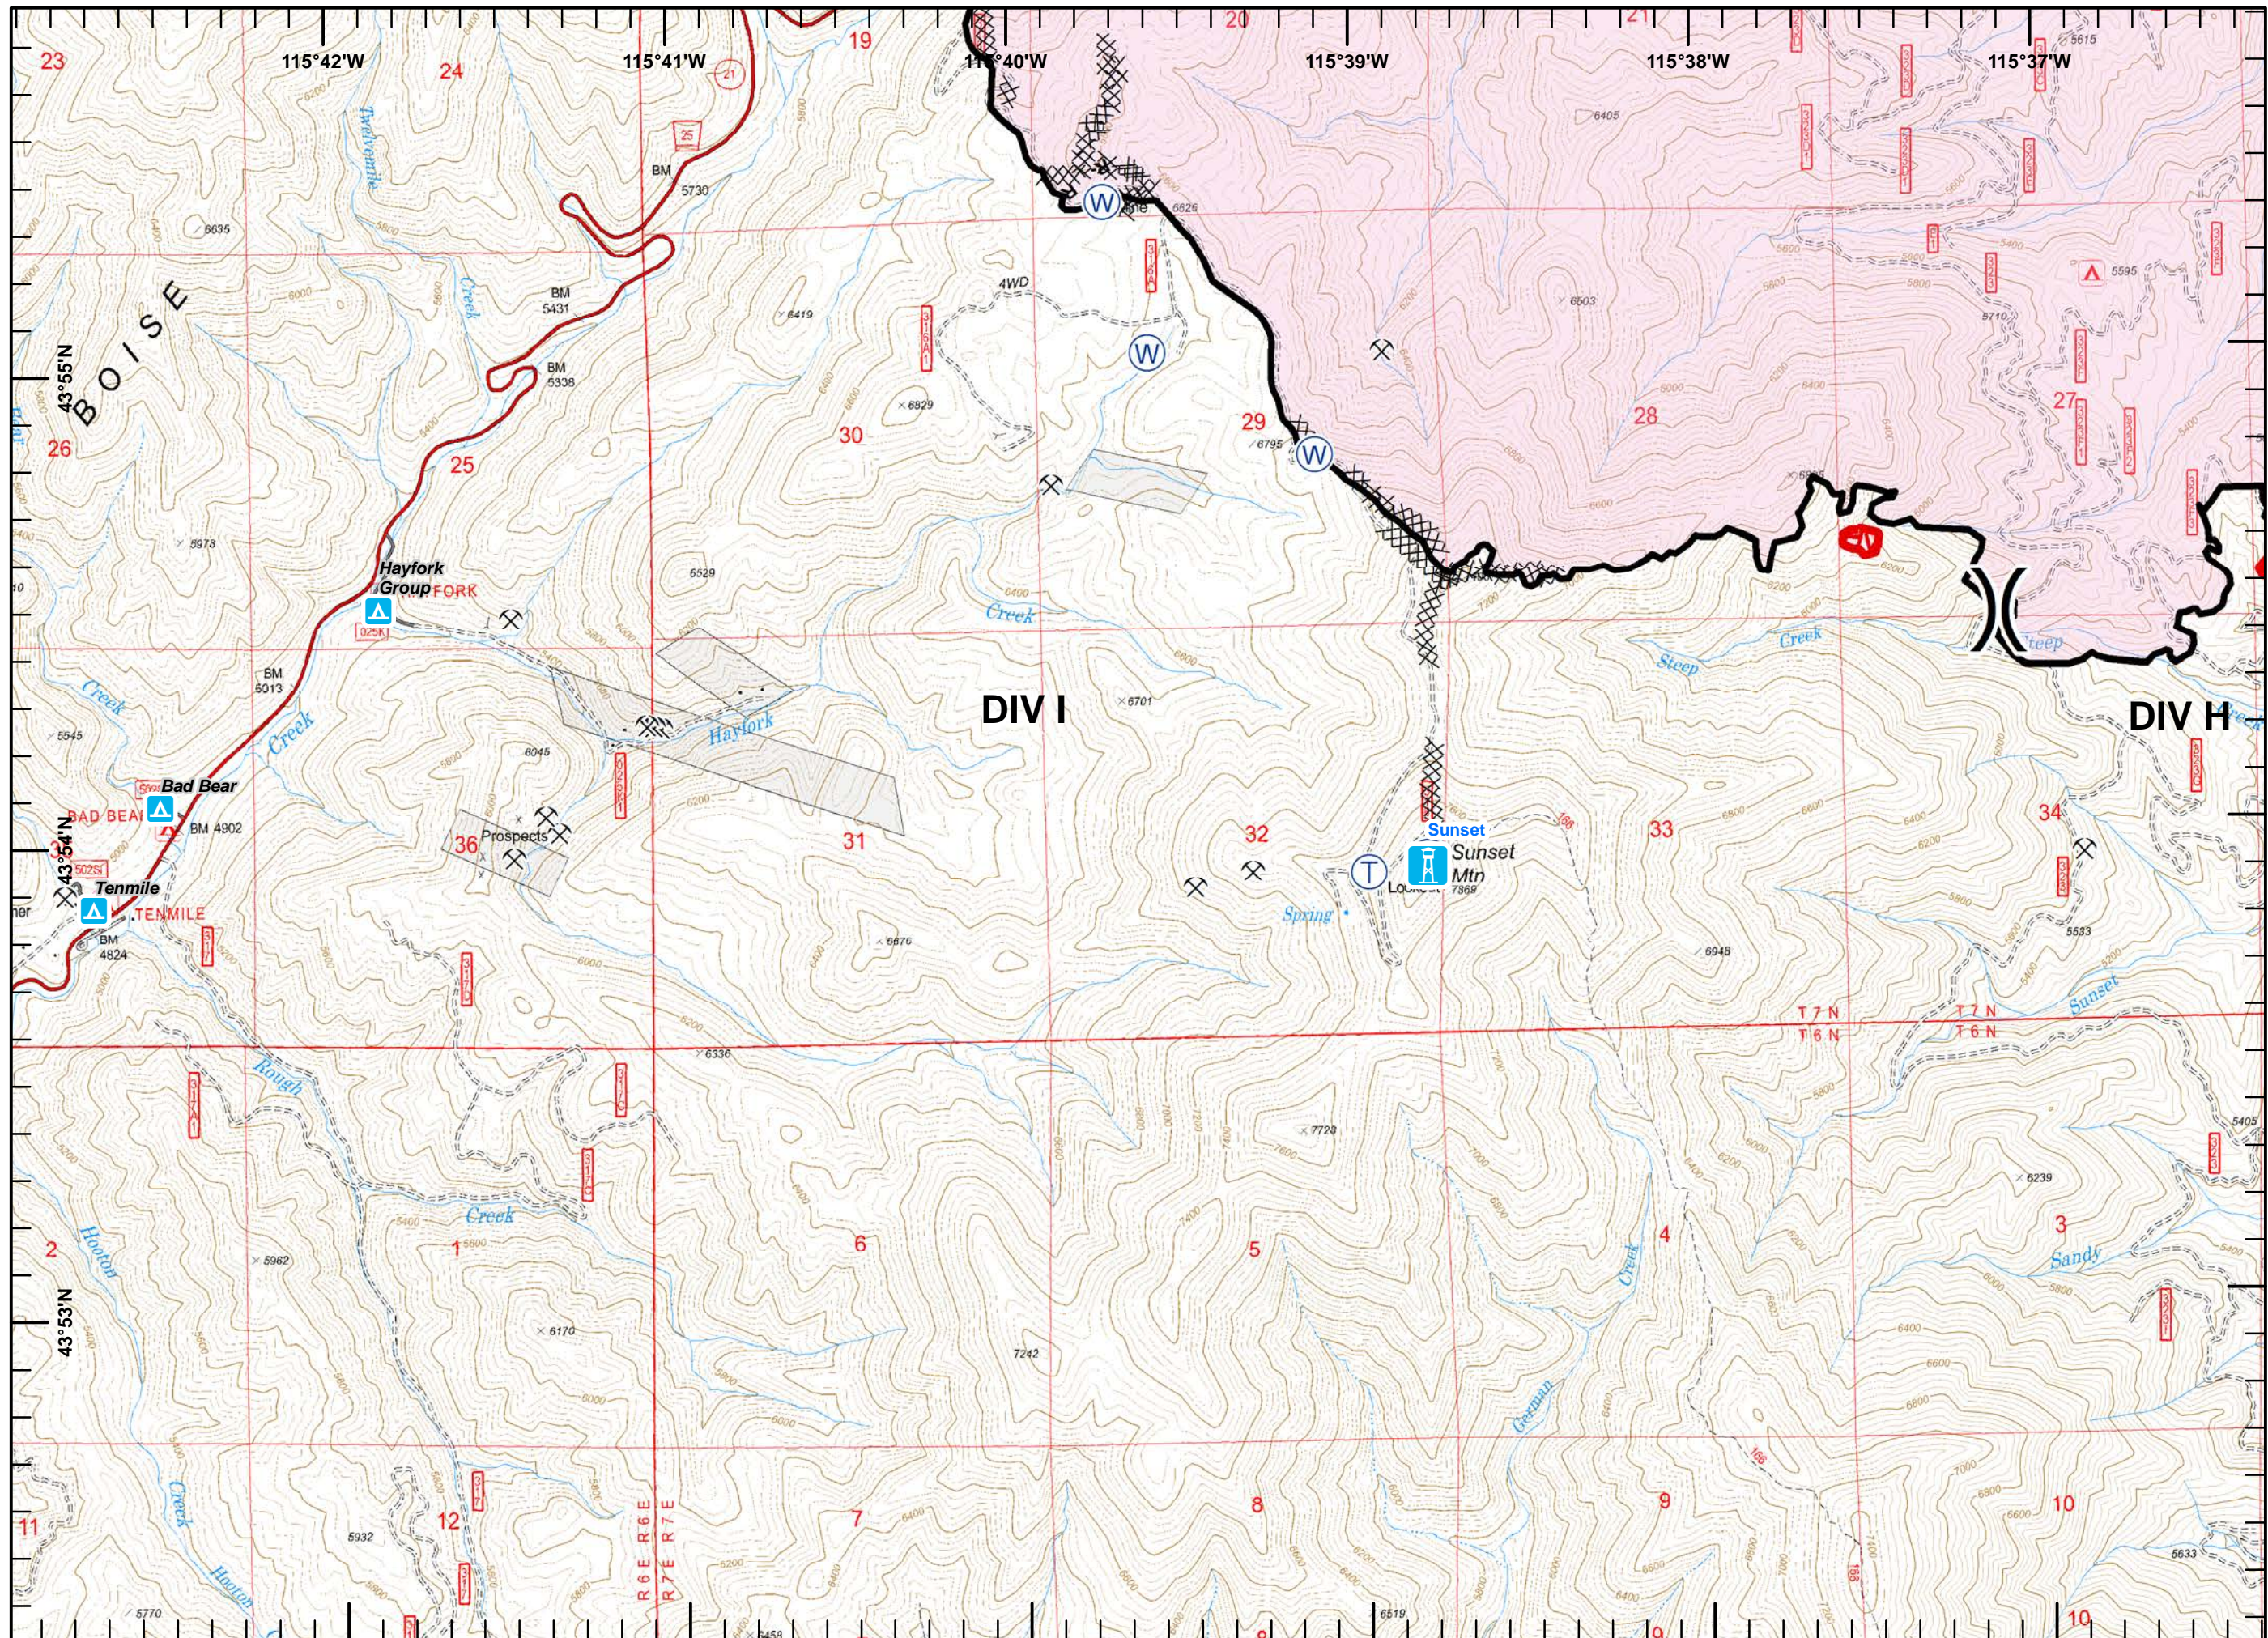

- Mine
- Helispot
- Repeater
- Water Source
- Uncontrolled Fire Edge
- Aerial Hazard
- Fire Polygon

Sites

- Structure

Legend

- Mine
- Camp
- Drop Point
- Hazard
- Division Break
- Uncontrolled Fire Edge
- Completed Line
- R - Road as Completed Line
- Completed Dozer Line
- H - Hand Line
- Plow Line
- Aerial Hazard
- Fire Polygon
- Sites**
- Campground

Miles

Legend

- Mine
- Branch Break
- Uncontrolled Fire Edge
- Completed Line
- Fire Polygon

Legend

-  Mine
-  Drop Point
-  Water Source
-  Branch Break
-  Uncontrolled Fire Edge
-  Completed Line
-  Fire Polygon

Sites

-  Campground

Legend

- Mine
- Drop Point
- Water Source
- Division Break
- Uncontrolled Fire Edge
- Completed Line
- Fire Polygon

Legend

-  Lookout
-  Mine
-  Repeater
-  Telephone
-  Water Source
-  Division Break
-  Uncontrolled Fire Edge
-  Completed Line
- R - Road as Completed Line
-  Completed Dozer Line
-  Fire Polygon
- Sites**
-  Campground

Legend

-  Mine
-  Drop Point
-  Mobile Weather Unit
-  Repeater
-  Water Source
-  Hazard
-  Division Break
-  Completed Line
-  R - Road as Completed Line
-  Completed Dozer Line
-  Fire Polygon
- Sites**
-  Campground