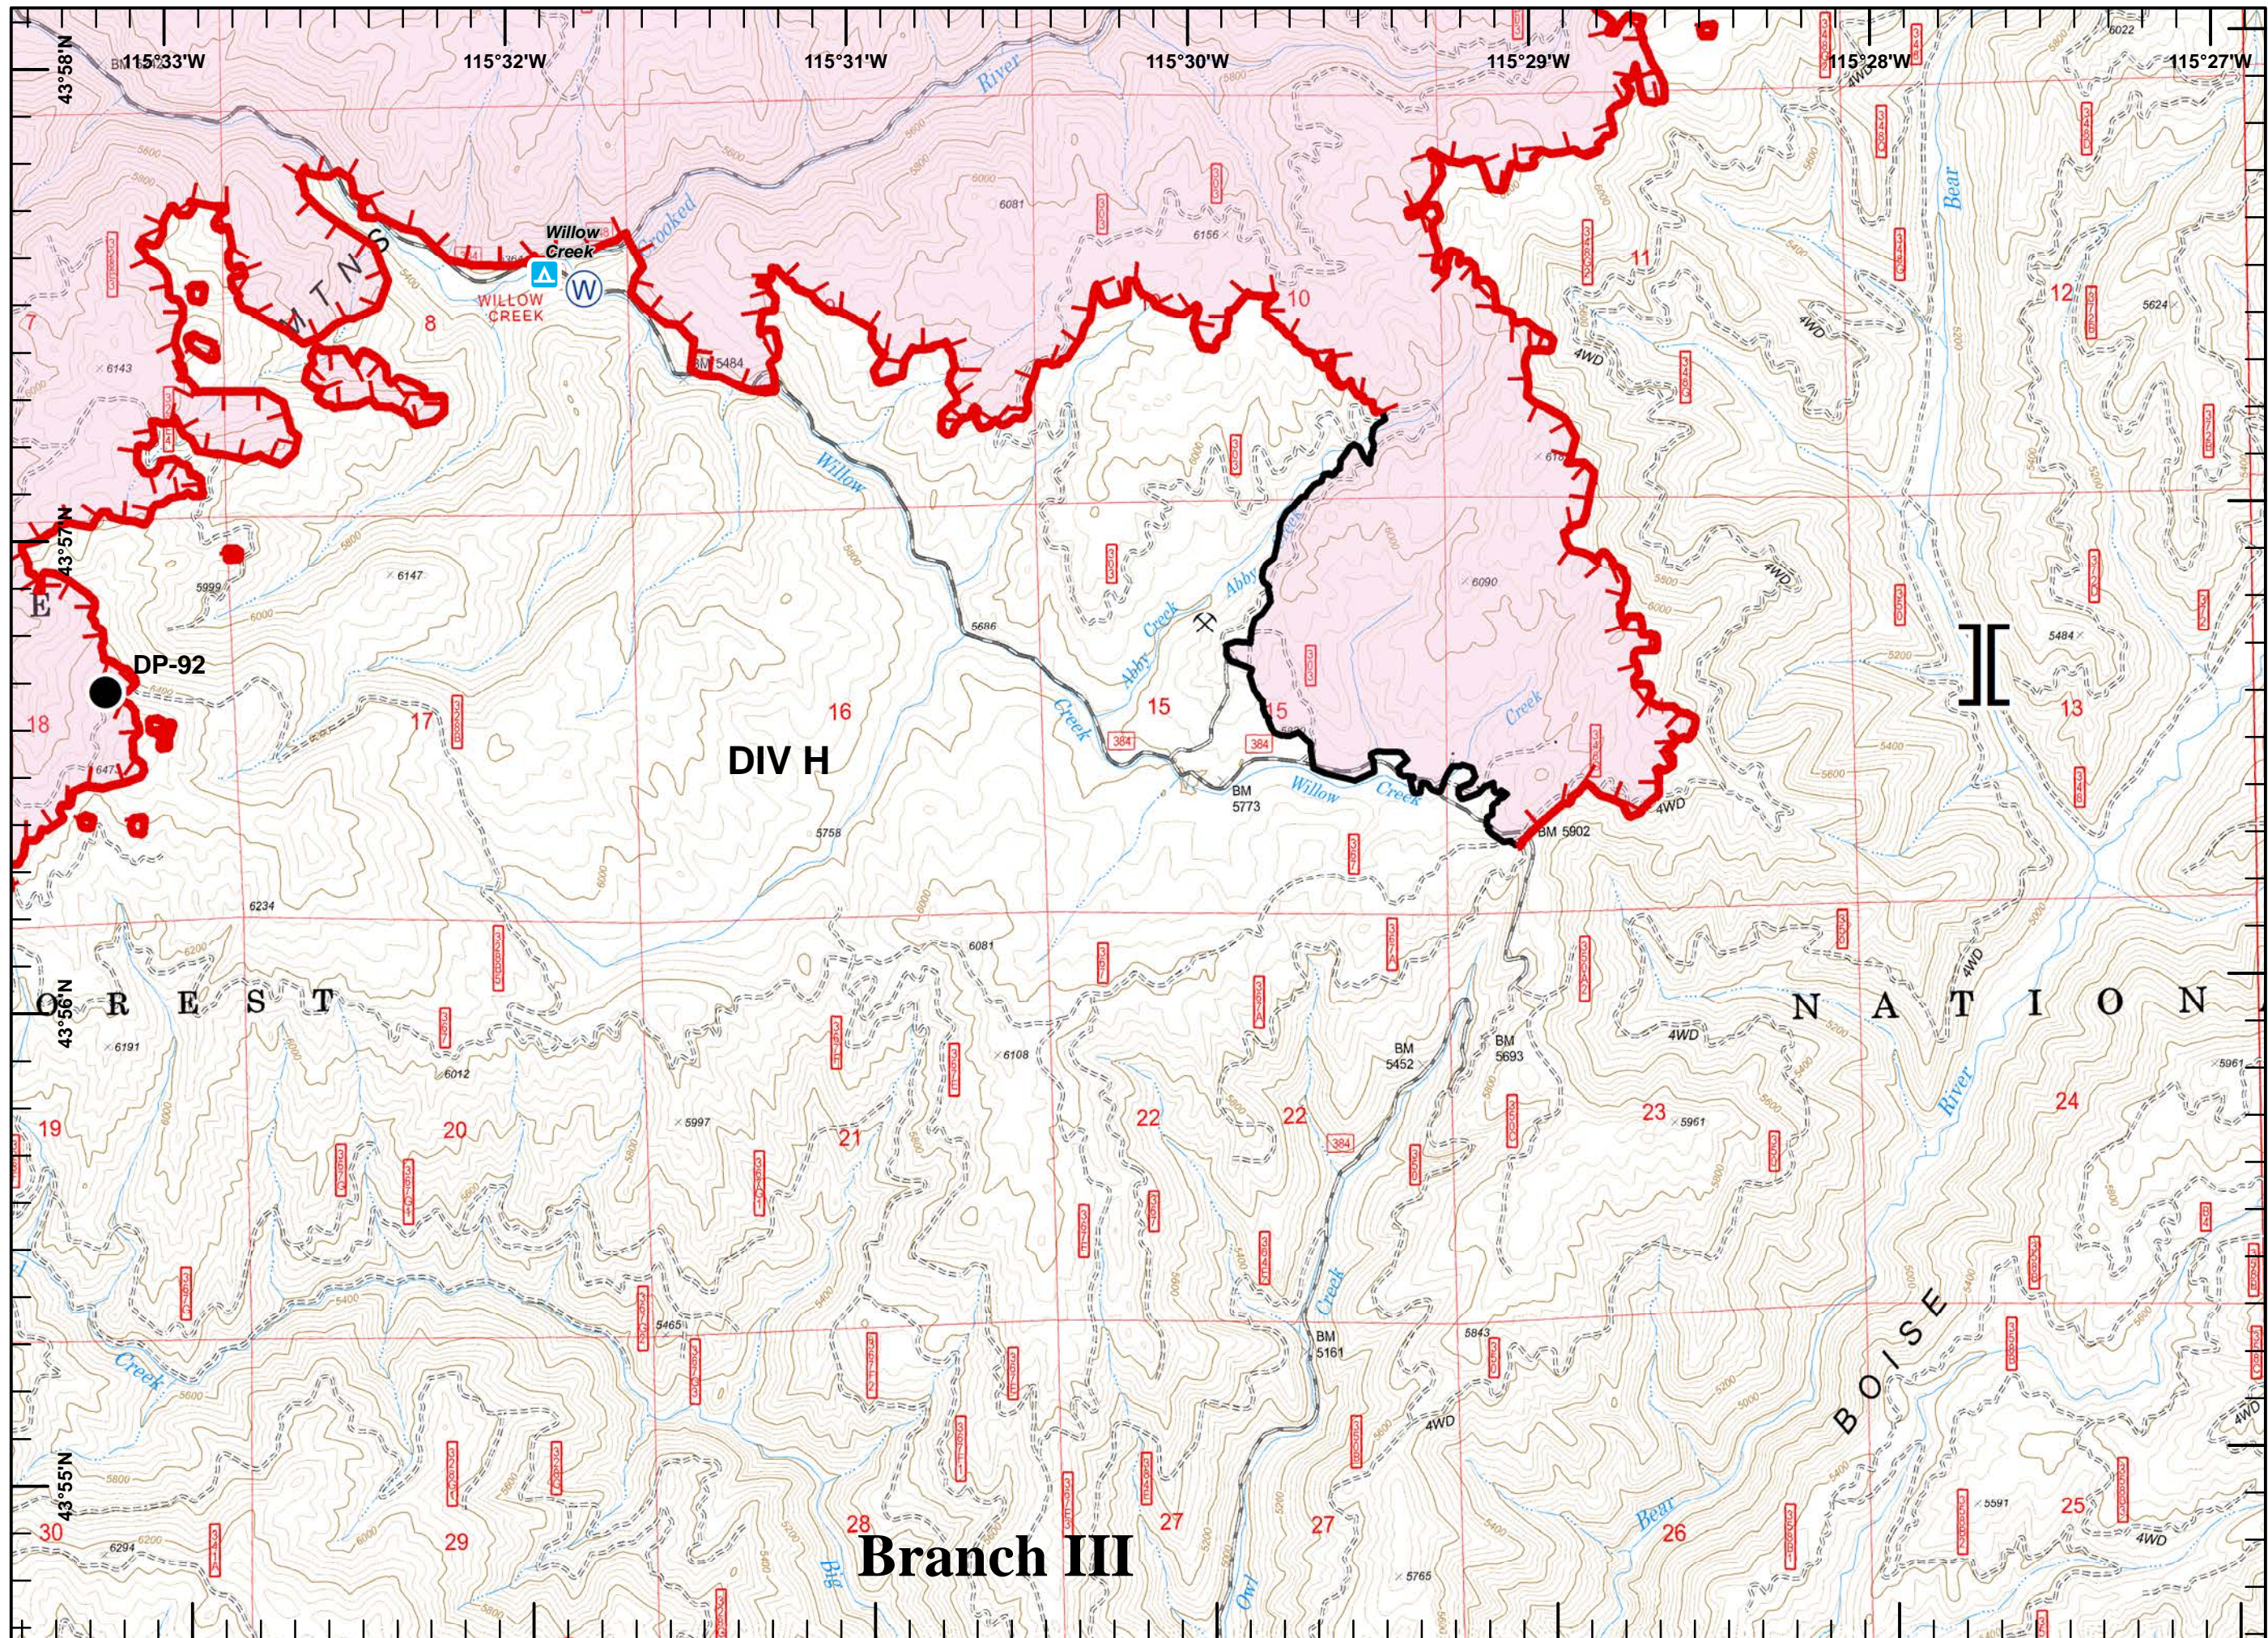

Legend

-  Lookout
-  Mine
-  Drop Point
-  Helispot
-  Repeater
-  Uncontrolled Fire Edge
-  Completed Dozer Line
-  Fire Polygon

Sites

-  Structure

Legend

- Mine
- Water Source
- Uncontrolled Fire Edge
- Fire Polygon

Miles

Legend

- Mine
- Branch Break
- Uncontrolled Fire Edge
- Completed Line
- Fire Polygon

Legend

-  Mine
-  Drop Point
-  Water Source
-  Branch Break
-  Uncontrolled Fire Edge
-  Completed Line
-  Fire Polygon

Sites

-  Campground

Legend

- Mine
- Drop Point
- Water Source
- Division Break
- Uncontrolled Fire Edge
- Completed Line
- Fire Polygon

Legend

-  Lookout
-  Mine
-  Repeater
-  Telephone
-  Water Source
-  Division Break
-  Uncontrolled Fire Edge
-  Completed Line
- R - Road as Completed Line
-  Completed Dozer Line
-  Fire Polygon
- Sites**
-  Campground

Legend

-  Mine
-  Drop Point
-  Mobile Weather Unit
-  Repeater
-  Water Source
-  Hazard
-  Division Break
-  Completed Line
-  R - Road as Completed Line
-  Completed Dozer Line
-  Fire Polygon
- Sites**
-  Campground