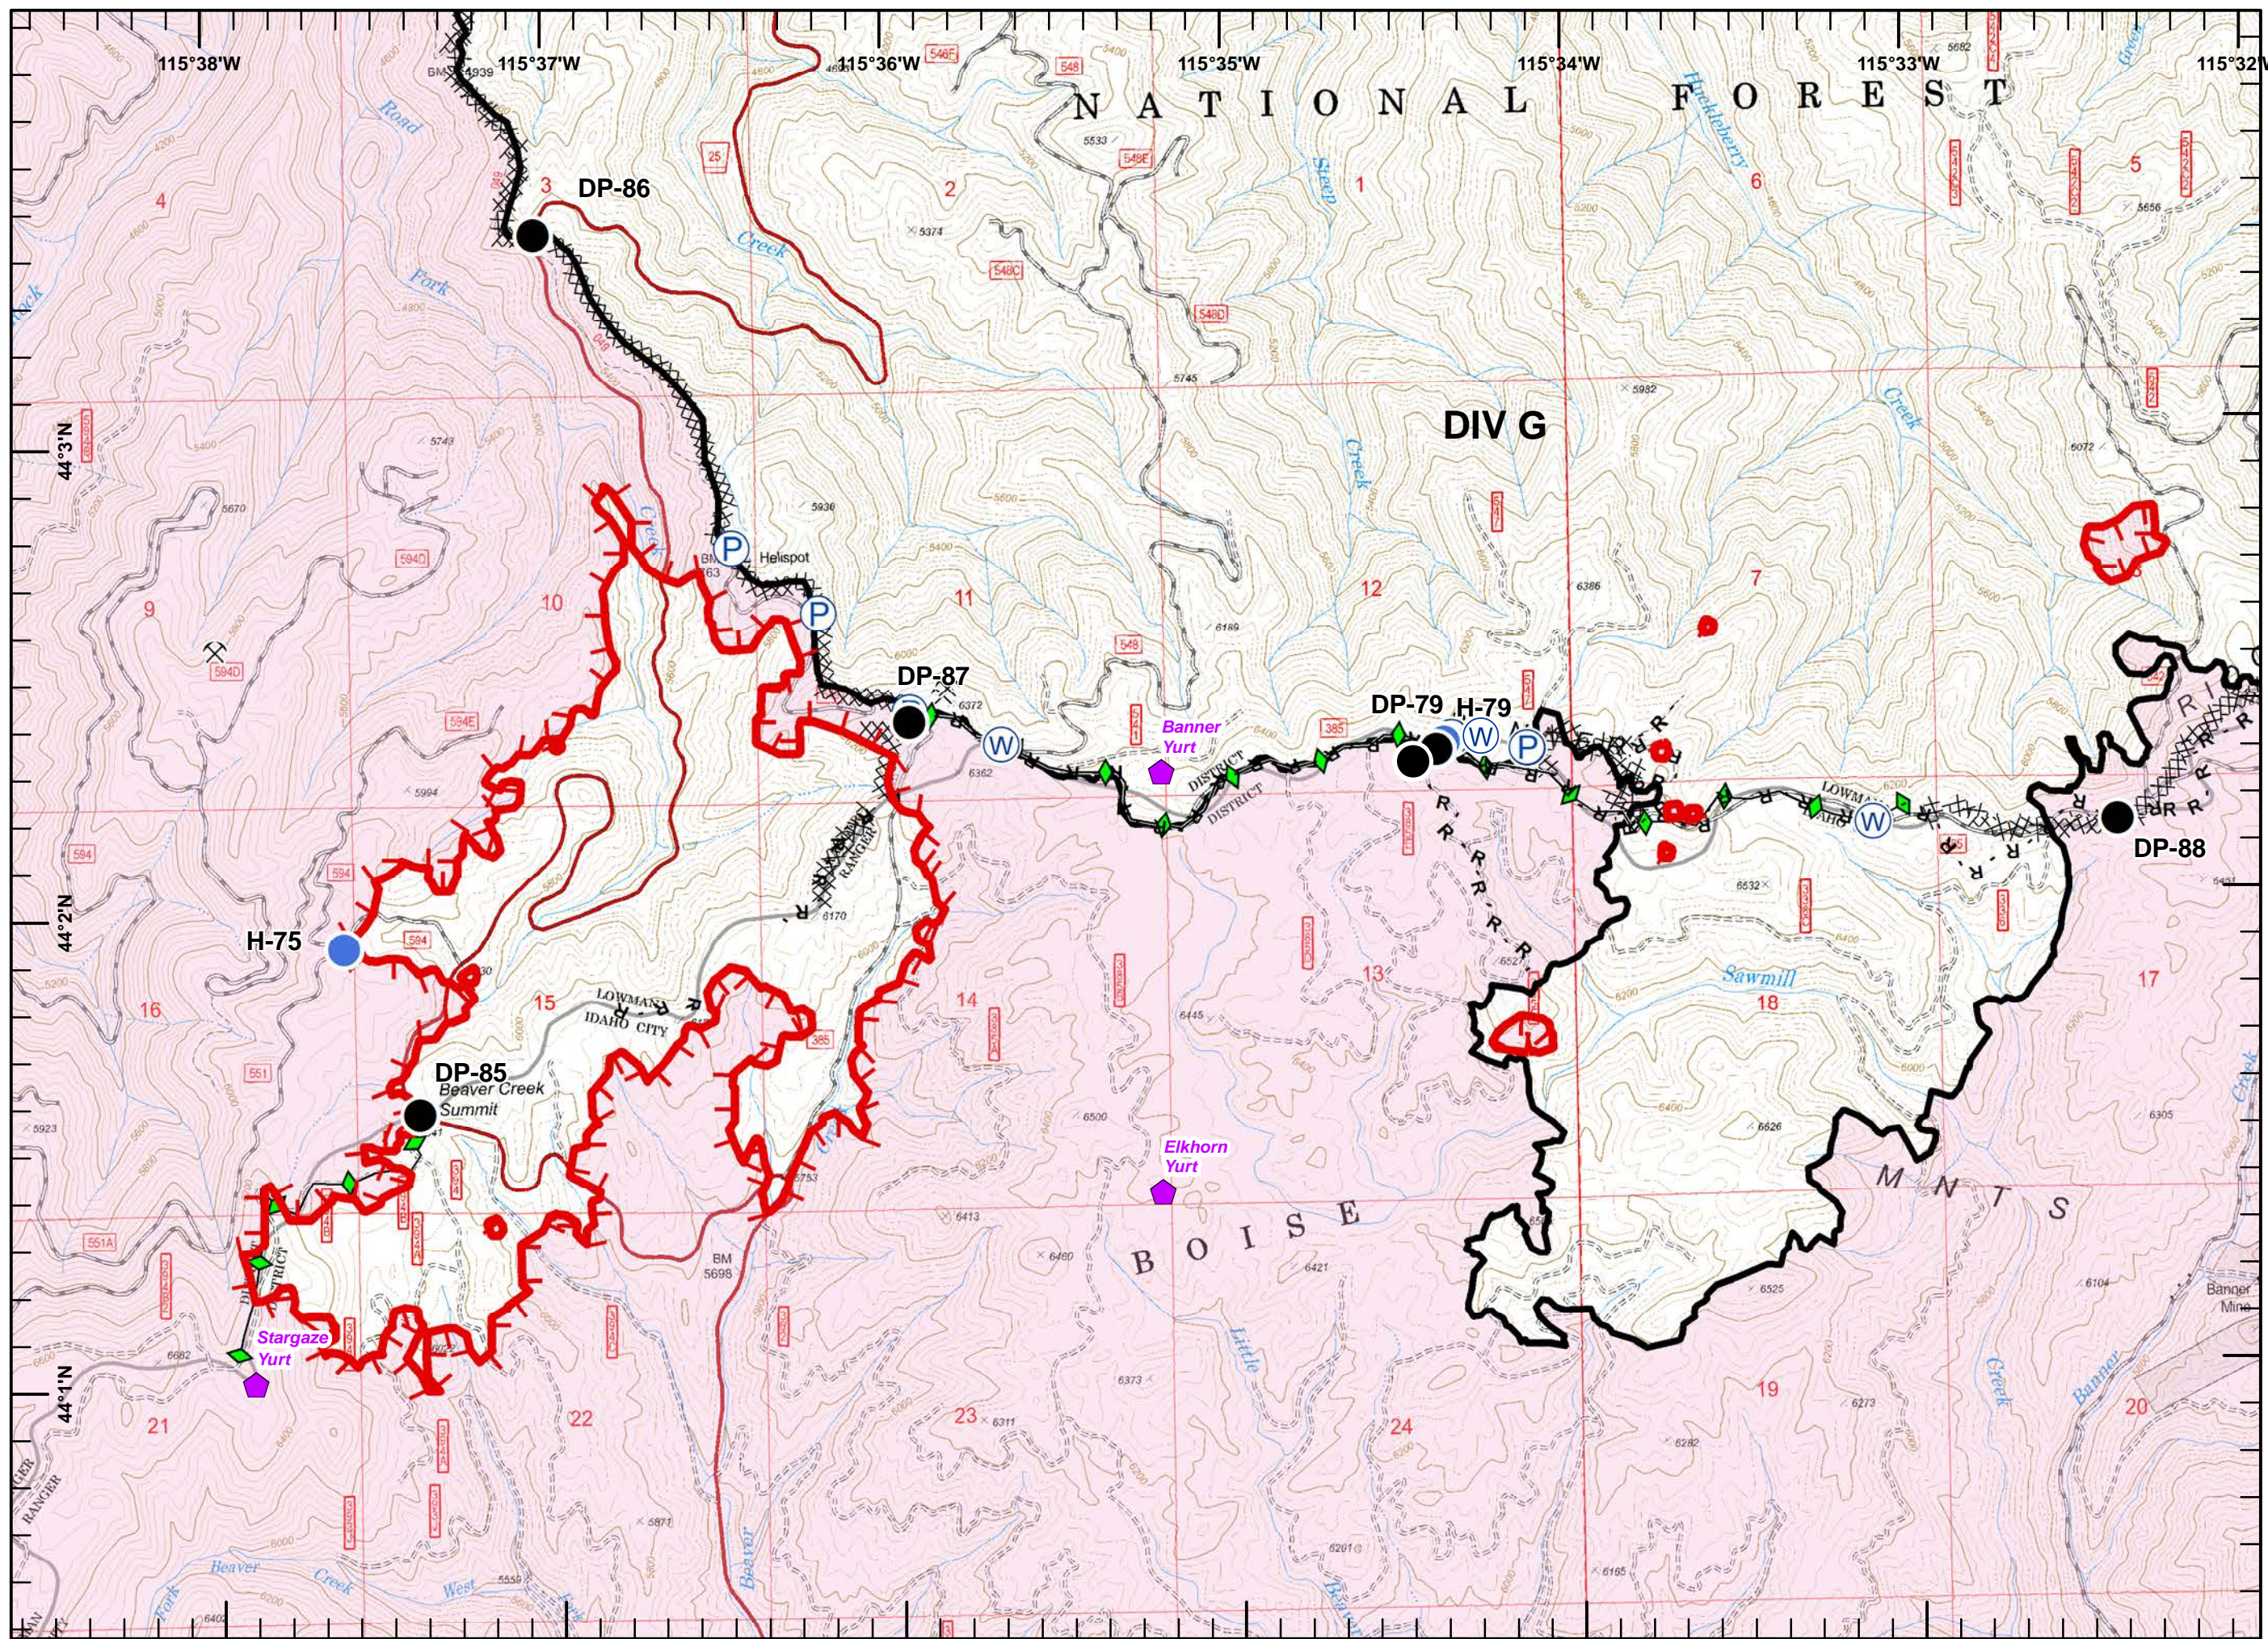

Legend

-  Mine
-  Drop Point
-  Repeater
-  Sling Site
-  Uncontrolled Fire Edge
-  Completed Dozer Line
-  Hand Line
-  Fire Polygon

Legend
H - Hand Line

Legend

 Division Break

 Branch Break

Miles

Legend

- Mine
- Helispot
- Repeater
- Water Source
- Uncontrolled Fire Edge
- Aerial Hazard
- Fire Polygon

Sites

- Structure

Legend

- Mine
- Camp
- Drop Point
- Hazard
- Division Break
- Uncontrolled Fire Edge
- Completed Line
- R - Road as Completed Line
- Completed Dozer Line
- H - Hand Line
- Plow Line
- Aerial Hazard
- Fire Polygon
- Sites**
- Campground

Legend

-  Yurt
-  Mine
-  Drop Point
-  Helispot
-  Pump
-  Water Source
-  Hazard
-  Uncontrolled Fire Edge
-  Completed Line
-  R - Road as Completed Line
-  Completed Dozer Line
-  Plow Line
-  Fire Polygon

Legend

-  Mine
-  Drop Point
-  Mobile Weather Unit
-  Pump
-  Water Source
-  Division Break
-  Uncontrolled Fire Edge
-  Completed Line
-  R - Road as Completed Line
-  Completed Dozer Line
-  Plow Line
-  Fire Polygon
- Sites**
-  Campground