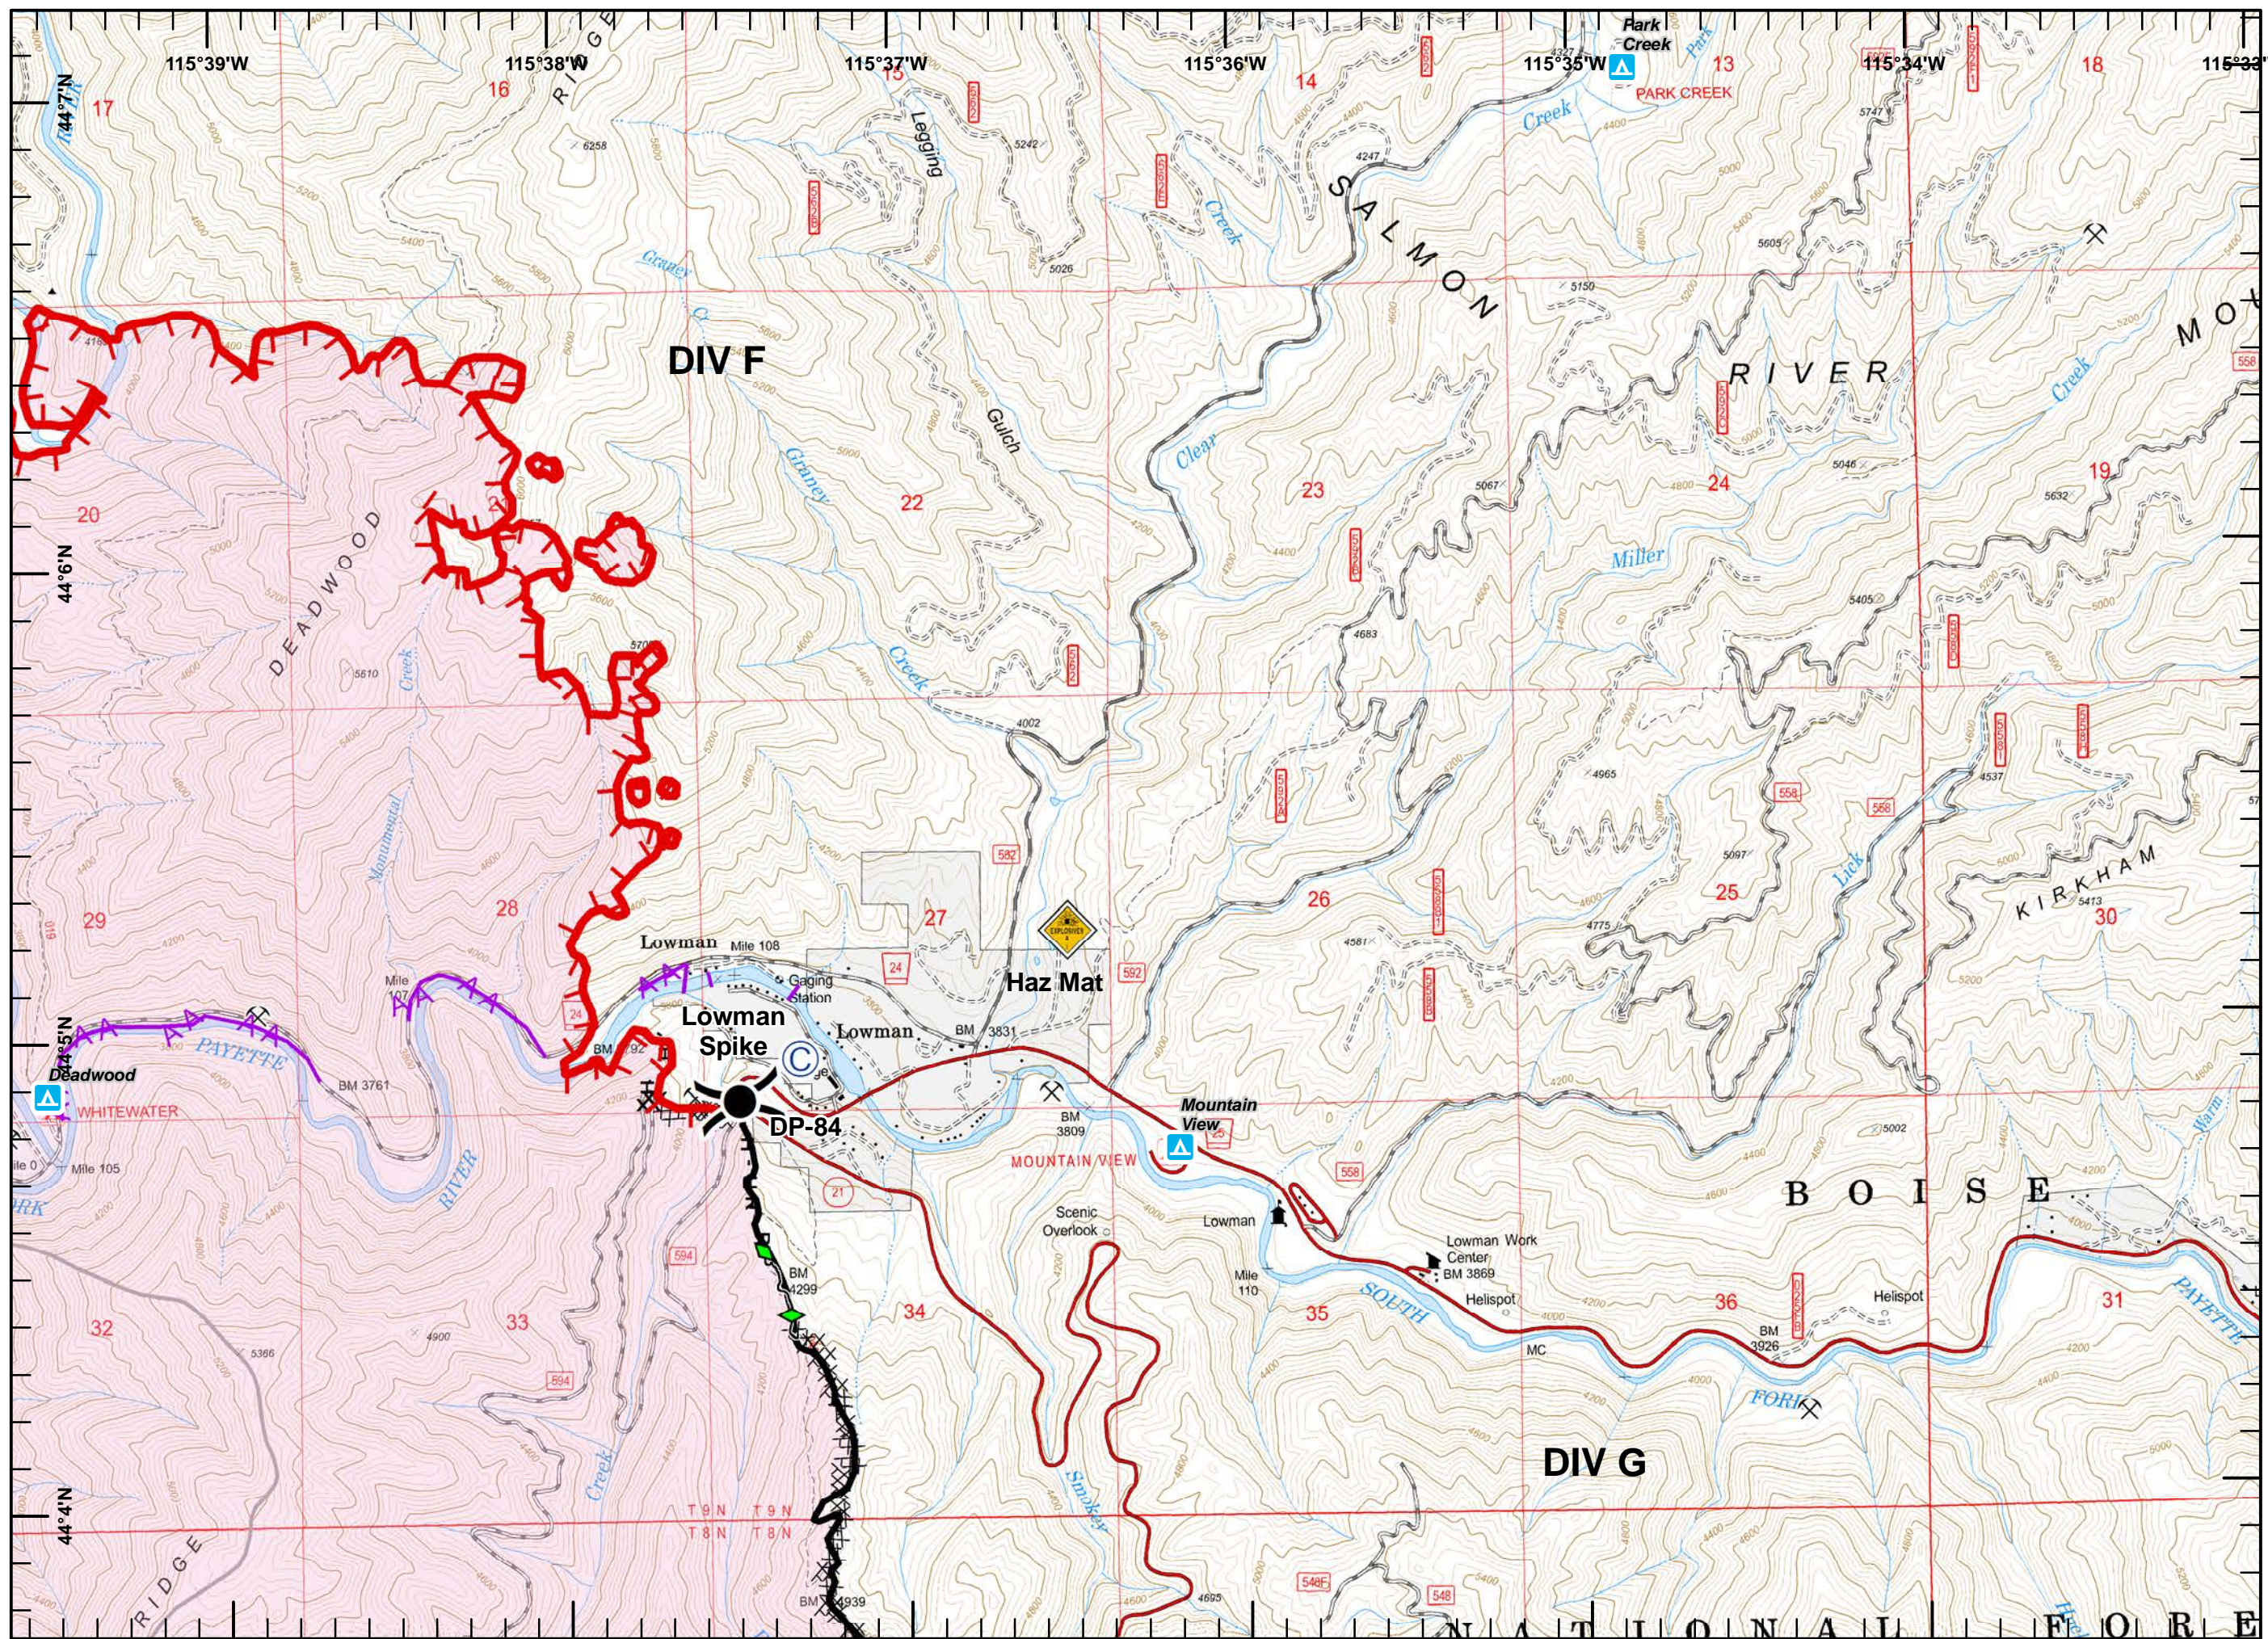

Legend

-  Mine
-  Drop Point
-  Repeater
-  Sling Site
-  Uncontrolled Fire Edge
-  Completed Dozer Line
-  Hand Line
-  Fire Polygon

Legend
H - Hand Line

Legend

 Division Break

 Branch Break

Miles

Legend

- Mine
- Helispot
- Repeater
- Water Source
- Uncontrolled Fire Edge
- Aerial Hazard
- Fire Polygon

Sites

- Structure

Legend

- Mine
- Camp
- Drop Point
- Hazard
- Division Break
- Uncontrolled Fire Edge
- Completed Line
- R - Road as Completed Line
- Completed Dozer Line
- H - Hand Line
- Plow Line
- Aerial Hazard
- Fire Polygon
- Sites**
- Campground

Legend

-  Yurt
-  Mine
-  Drop Point
-  Helispot
-  Pump
-  Water Source
-  Hazard
-  Uncontrolled Fire Edge
-  Completed Line
-  R - Road as Completed Line
-  Completed Dozer Line
-  Plow Line
-  Fire Polygon

Legend

-  Mine
-  Drop Point
-  Mobile Weather Unit
-  Pump
-  Water Source
-  Division Break
-  Uncontrolled Fire Edge
-  Completed Line
-  R - Road as Completed Line
-  Completed Dozer Line
-  Plow Line
-  Fire Polygon
- Sites**
-  Campground