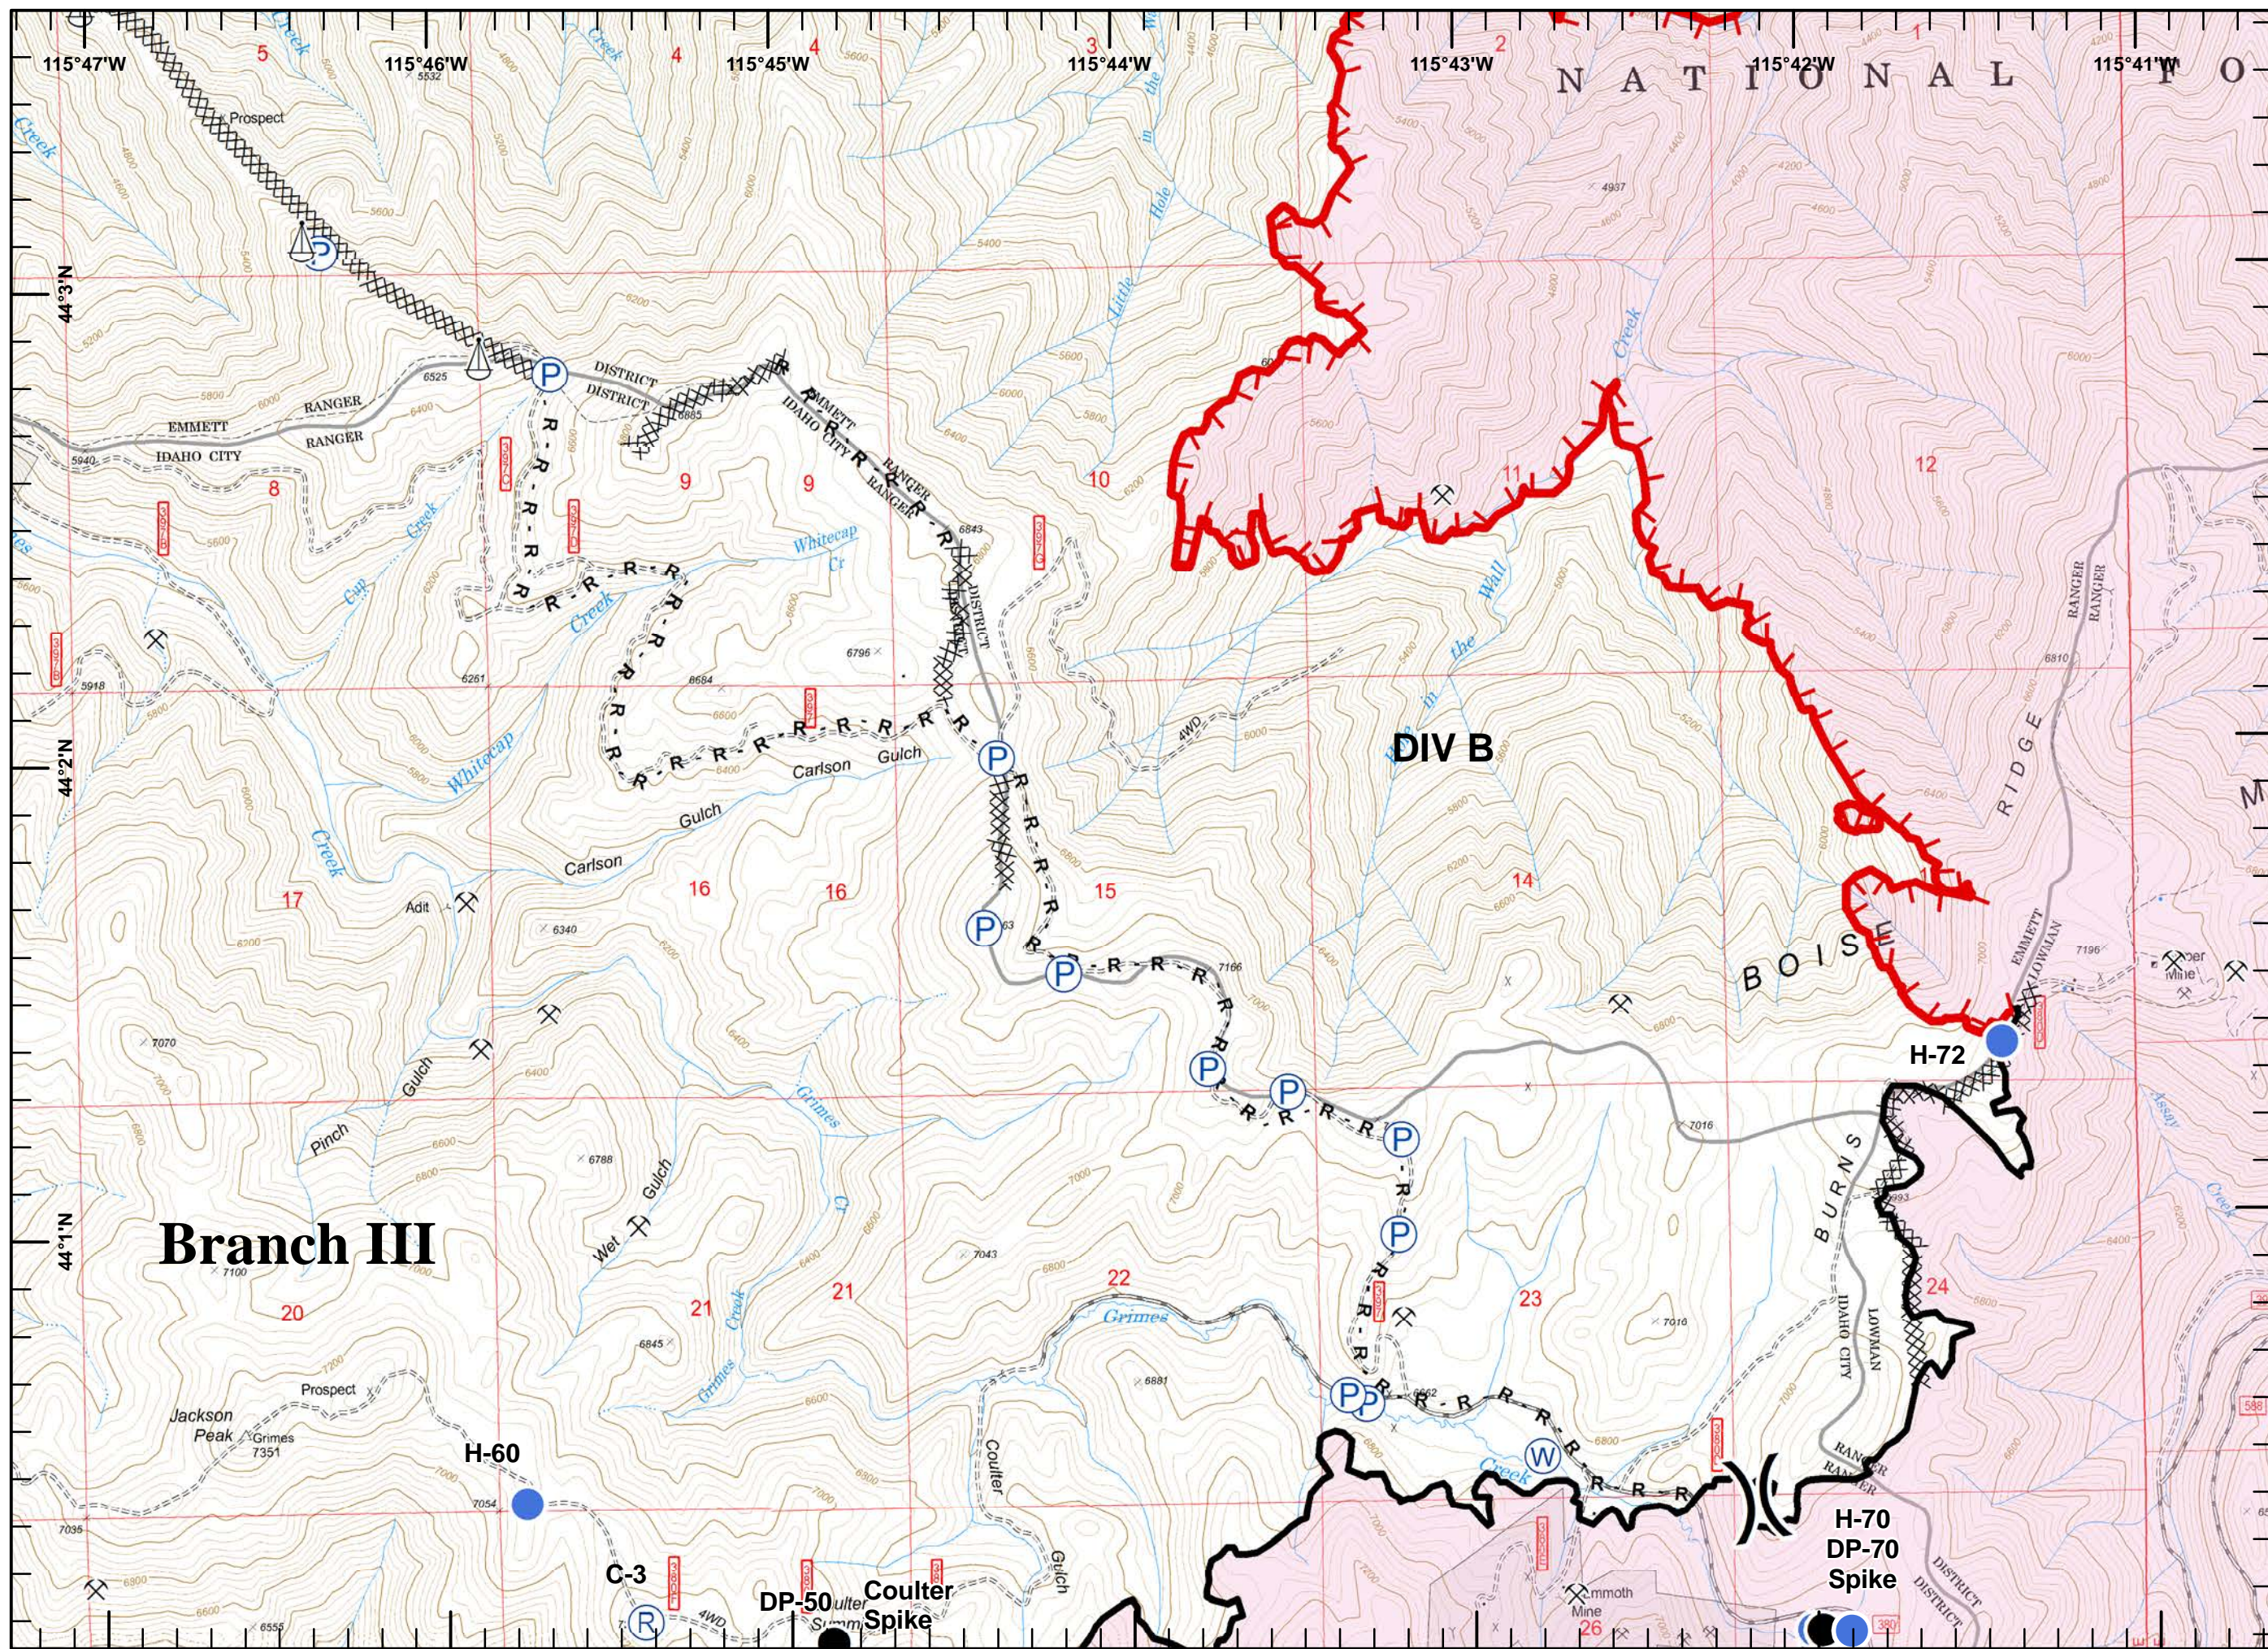

Legend

-  Mine
-  Drop Point
-  Fire Origin
-  Helispot
-  Repeater
-  Hazard
-  Division Break
-  Completed Line
-  Fire Polygon

Legend

-  Mine
-  Camp
-  Drop Point
-  Helispot
-  Pump
-  Repeater
-  Water Source
-  Division Break
-  Uncontrolled Fire Edge
-  Completed Line
-  R - Road as Completed Line
-  Completed Dozer Line
-  Fire Polygon

Legend

-  Mine
-  Camp
-  Drop Point
-  Helispot
-  Pump
-  Repeater
-  Sling Site
-  Water Source
-  Division Break
-  Uncontrolled Fire Edge
-  Completed Line
-  R - Road as Completed Line
-  Completed Dozer Line
-  Fire Polygon

Legend

-  Mine
-  Drop Point
-  Repeater
-  Sling Site
-  Uncontrolled Fire Edge
-  Completed Dozer Line
-  Hand Line
-  Fire Polygon

Legend
H - Hand Line

Legend

 Division Break

 Branch Break

Miles

Legend

- Mine
- Helispot
- Repeater
- Water Source
- Uncontrolled Fire Edge
- Aerial Hazard
- Fire Polygon

Sites

- Structure

Legend

- Mine
- Camp
- Drop Point
- Hazard
- Division Break
- Uncontrolled Fire Edge
- Completed Line
- R - Road as Completed Line
- Completed Dozer Line
- H - Hand Line
- Plow Line
- Aerial Hazard
- Fire Polygon
- Sites**
- Campground