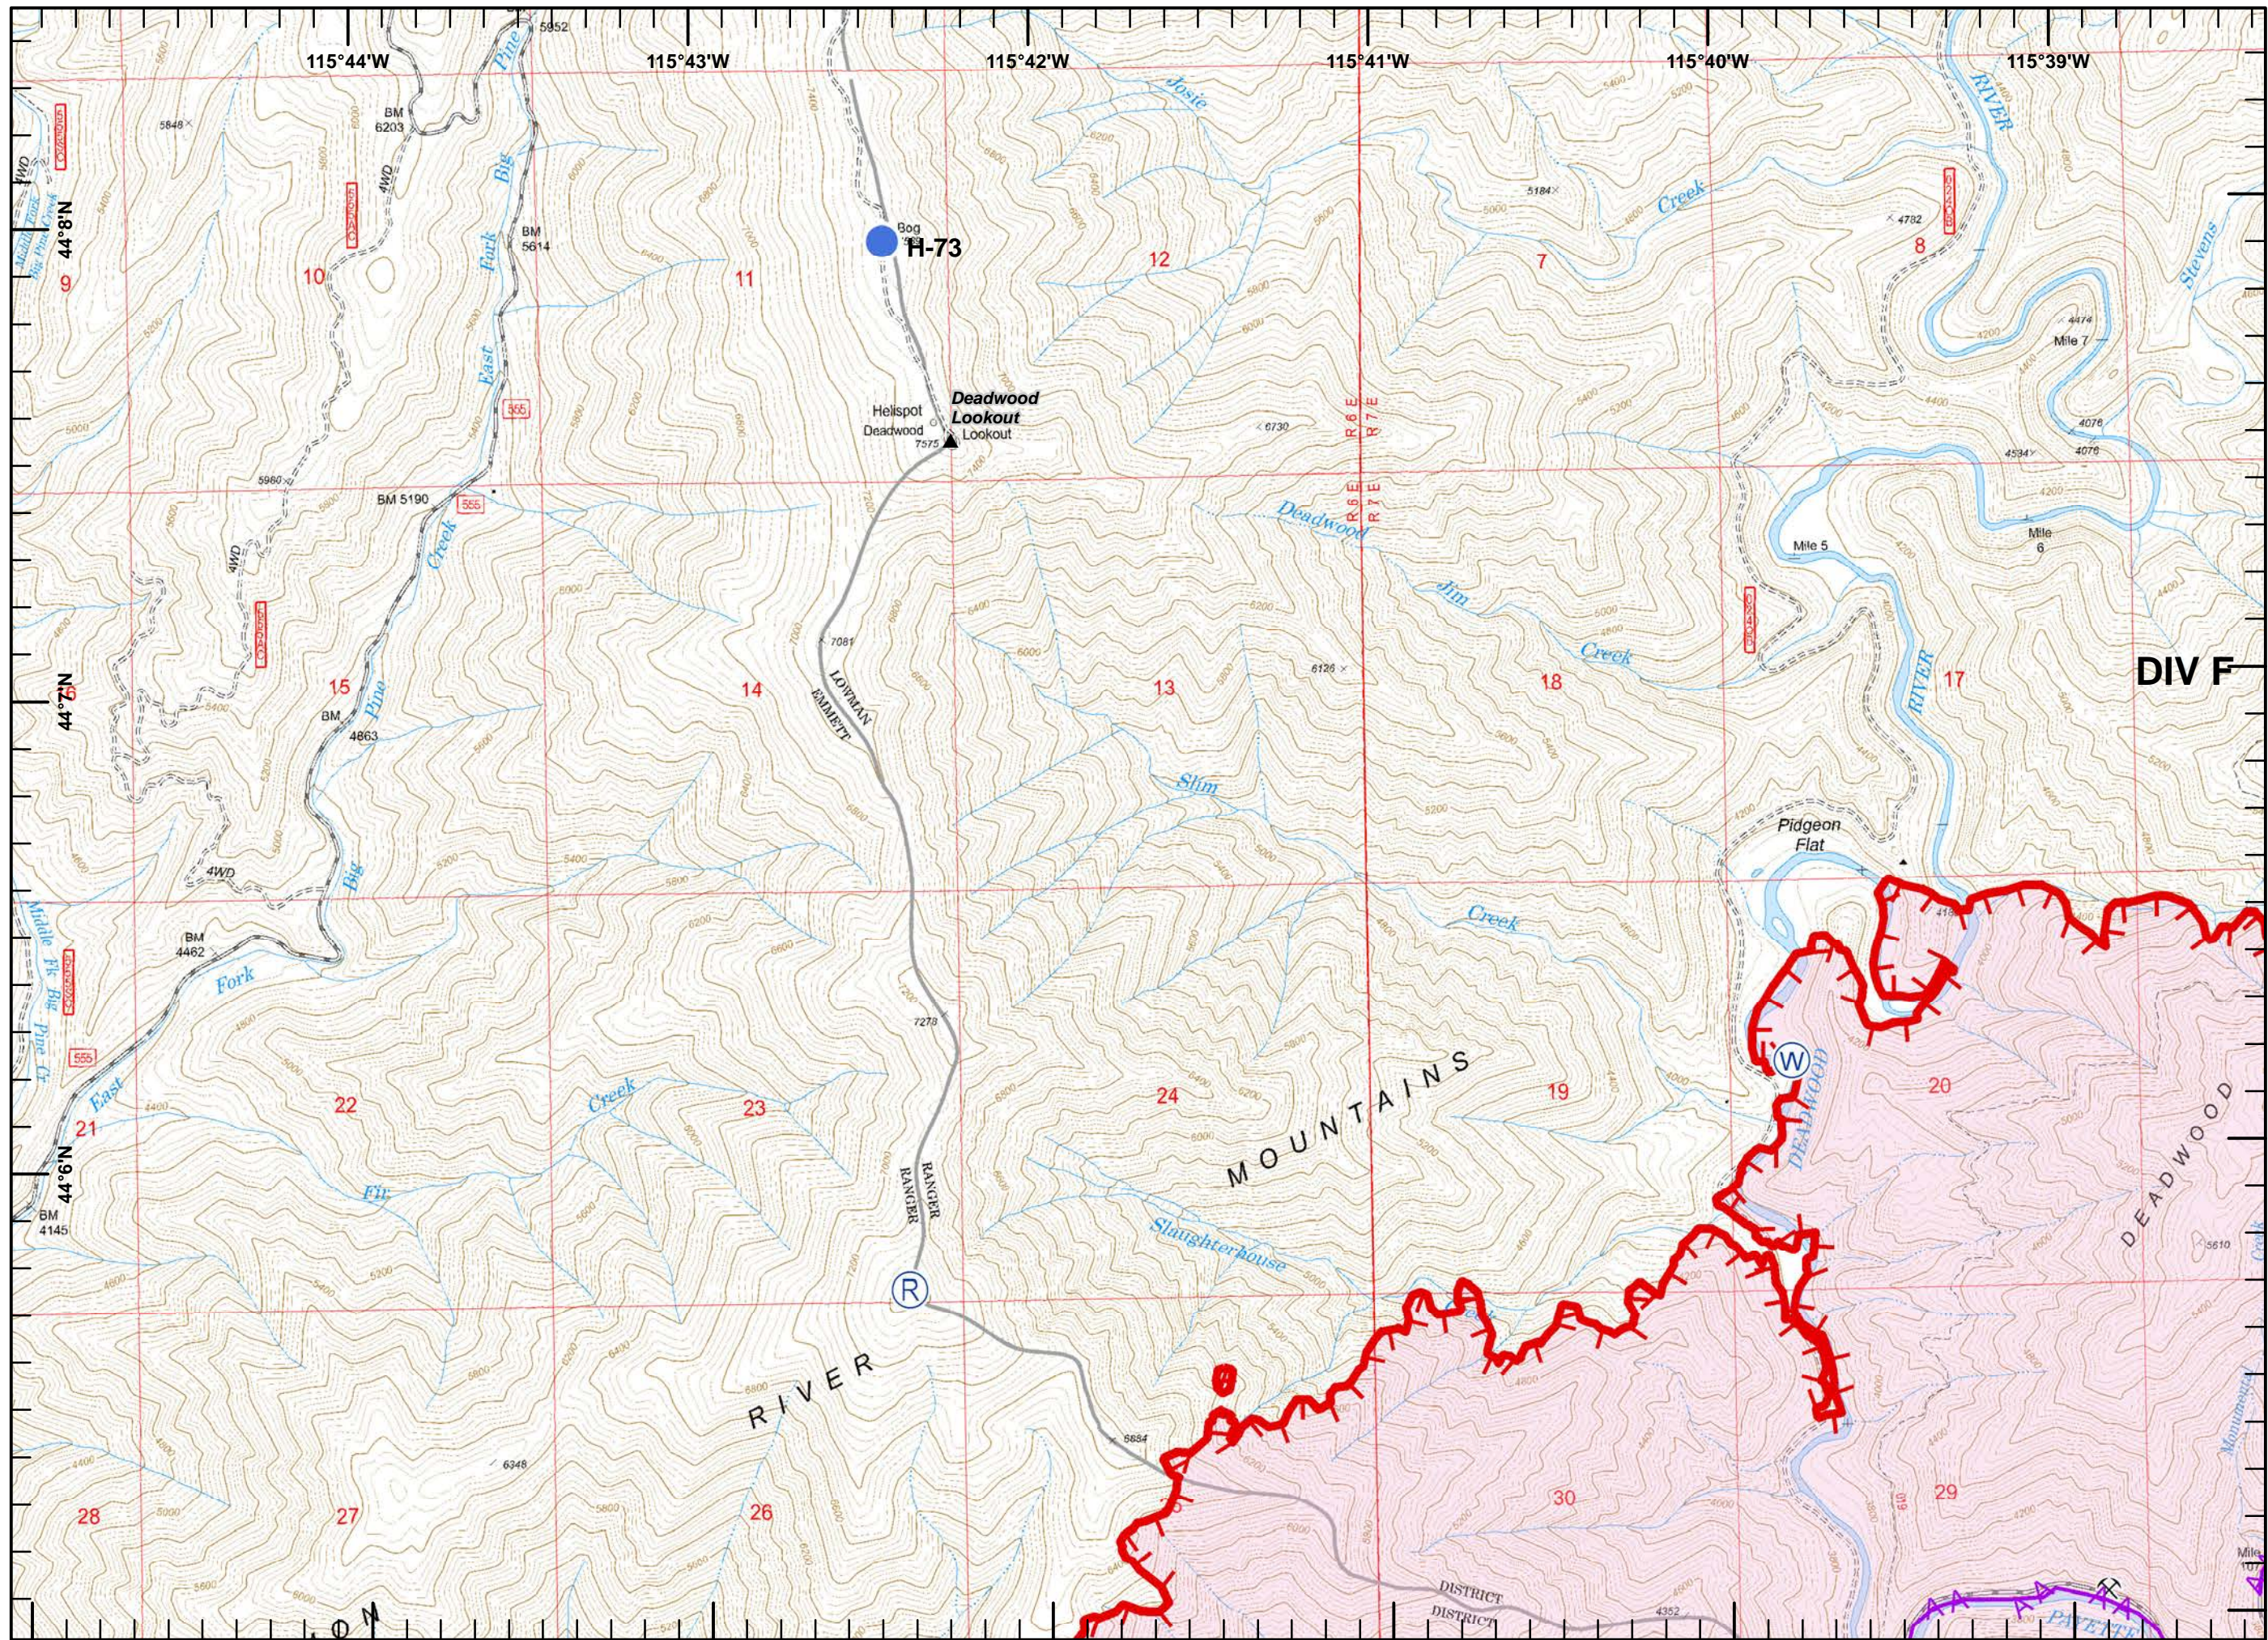

Legend

-  Mine
-  Camp
-  Drop Point
-  Helispot
-  Pump
-  Repeater
-  Sling Site
-  Water Source
-  Division Break
-  Uncontrolled Fire Edge
-  Completed Line
-  R - Road as Completed Line
-  Completed Dozer Line
-  Fire Polygon

Legend

-  Mine
-  Drop Point
-  Repeater
-  Sling Site
-  Uncontrolled Fire Edge
-  Completed Dozer Line
-  Hand Line
-  Fire Polygon

Legend
H - Hand Line

Legend

 Division Break

 Branch Break

Miles

Legend

- Mine
- Helispot
- Repeater
- Water Source
- Uncontrolled Fire Edge
- Aerial Hazard
- Fire Polygon

Sites

- Structure

Legend

- Mine
- Camp
- Drop Point
- Hazard
- Division Break
- Uncontrolled Fire Edge
- Completed Line
- R - Road as Completed Line
- Completed Dozer Line
- H - Hand Line
- Plow Line
- Aerial Hazard
- Fire Polygon
- Sites**
- Campground

Legend

-  Yurt
-  Mine
-  Drop Point
-  Helispot
-  Pump
-  Water Source
-  Hazard
-  Uncontrolled Fire Edge
-  Completed Line
-  R - Road as Completed Line
-  Completed Dozer Line
-  Plow Line
-  Fire Polygon