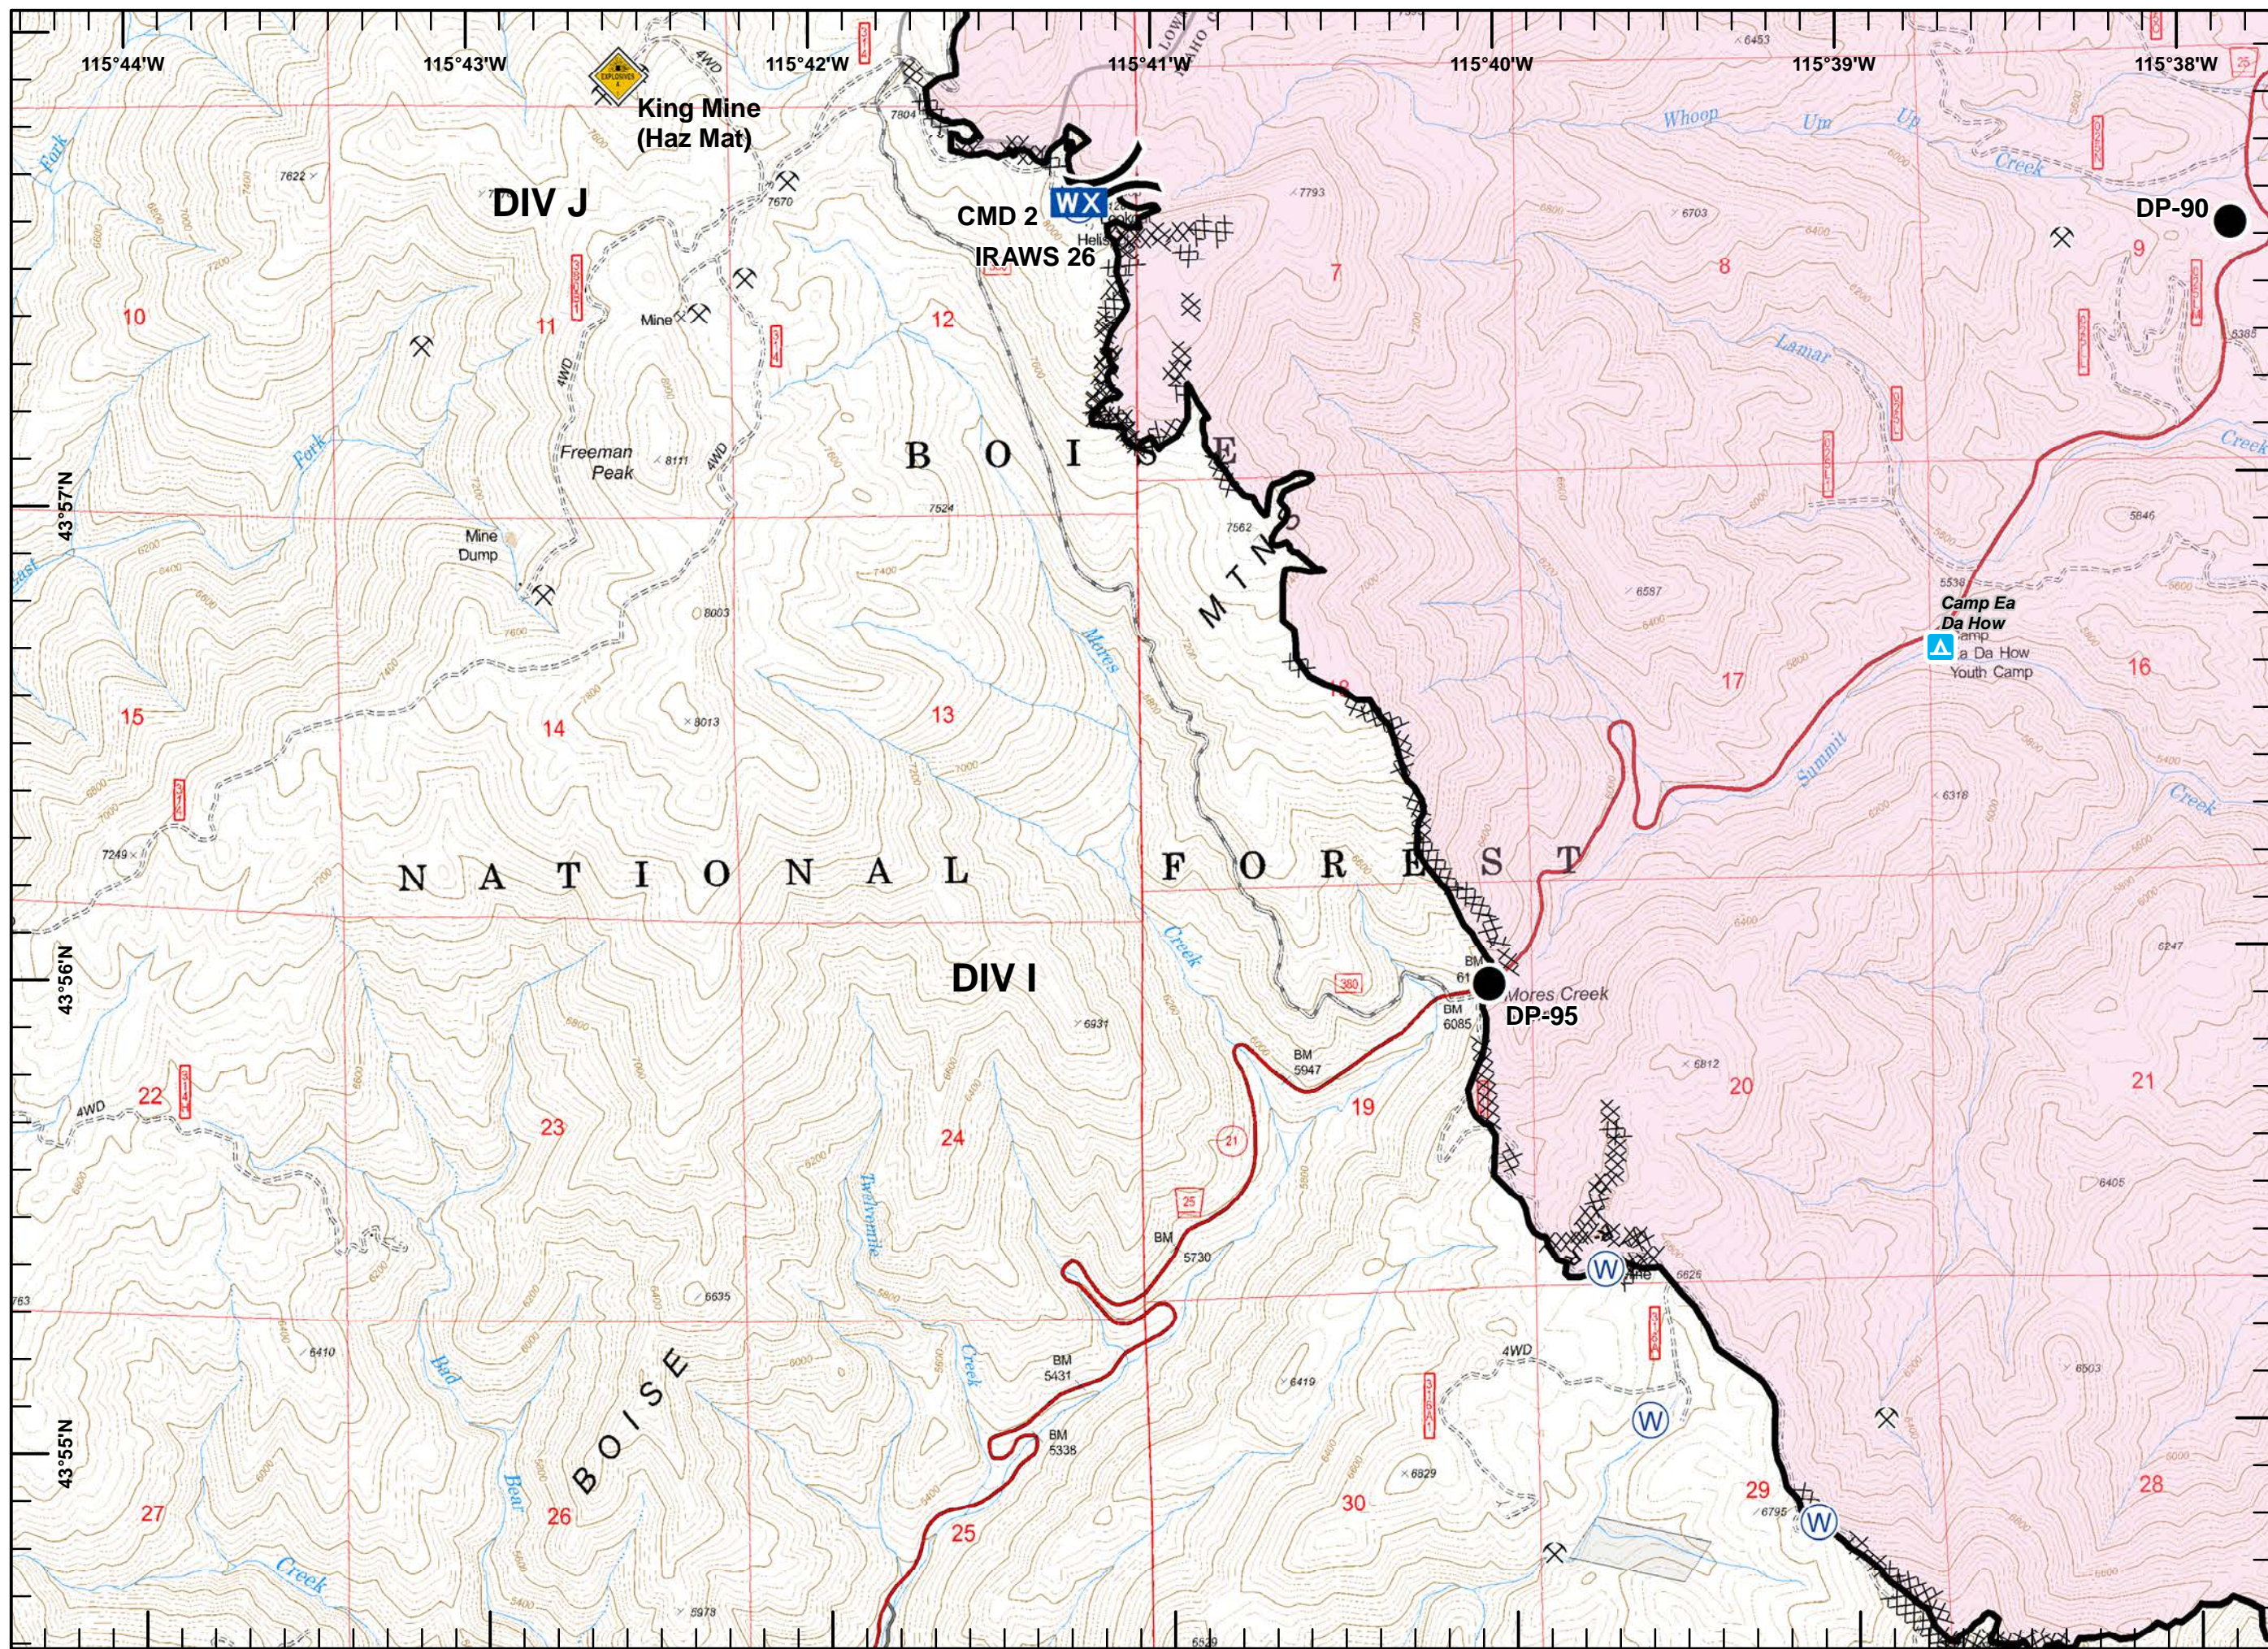

- Mine
- Helispot
- Repeater
- Water Source
- Uncontrolled Fire Edge
- Aerial Hazard
- Fire Polygon

Sites

- Structure

Legend

- Mine
- Camp
- Drop Point
- Hazard
- Division Break
- Uncontrolled Fire Edge
- Completed Line
- R - Road as Completed Line
- Completed Dozer Line
- H - Hand Line
- Plow Line
- Aerial Hazard
- Fire Polygon
- Sites**
- Campground

Miles

Legend

- Mine
- Branch Break
- Uncontrolled Fire Edge
- Completed Line
- Fire Polygon

Legend

-  Mine
-  Drop Point
-  Water Source
-  Branch Break
-  Uncontrolled Fire Edge
-  Completed Line
-  Fire Polygon

Sites

-  Campground

Legend

- Mine
- Drop Point
- Water Source
- Division Break
- Uncontrolled Fire Edge
- Completed Line
- Fire Polygon

Legend

-  Lookout
-  Mine
-  Repeater
-  Telephone
-  Water Source
-  Division Break
-  Uncontrolled Fire Edge
-  Completed Line
- R - Road as Completed Line
-  Completed Dozer Line
-  Fire Polygon
- Sites**
-  Campground

Legend

-  Mine
-  Drop Point
-  Mobile Weather Unit
-  Repeater
-  Water Source
-  Hazard
-  Division Break
-  Completed Line
-  R - Road as Completed Line
-  Completed Dozer Line
-  Fire Polygon
- Sites**
-  Campground