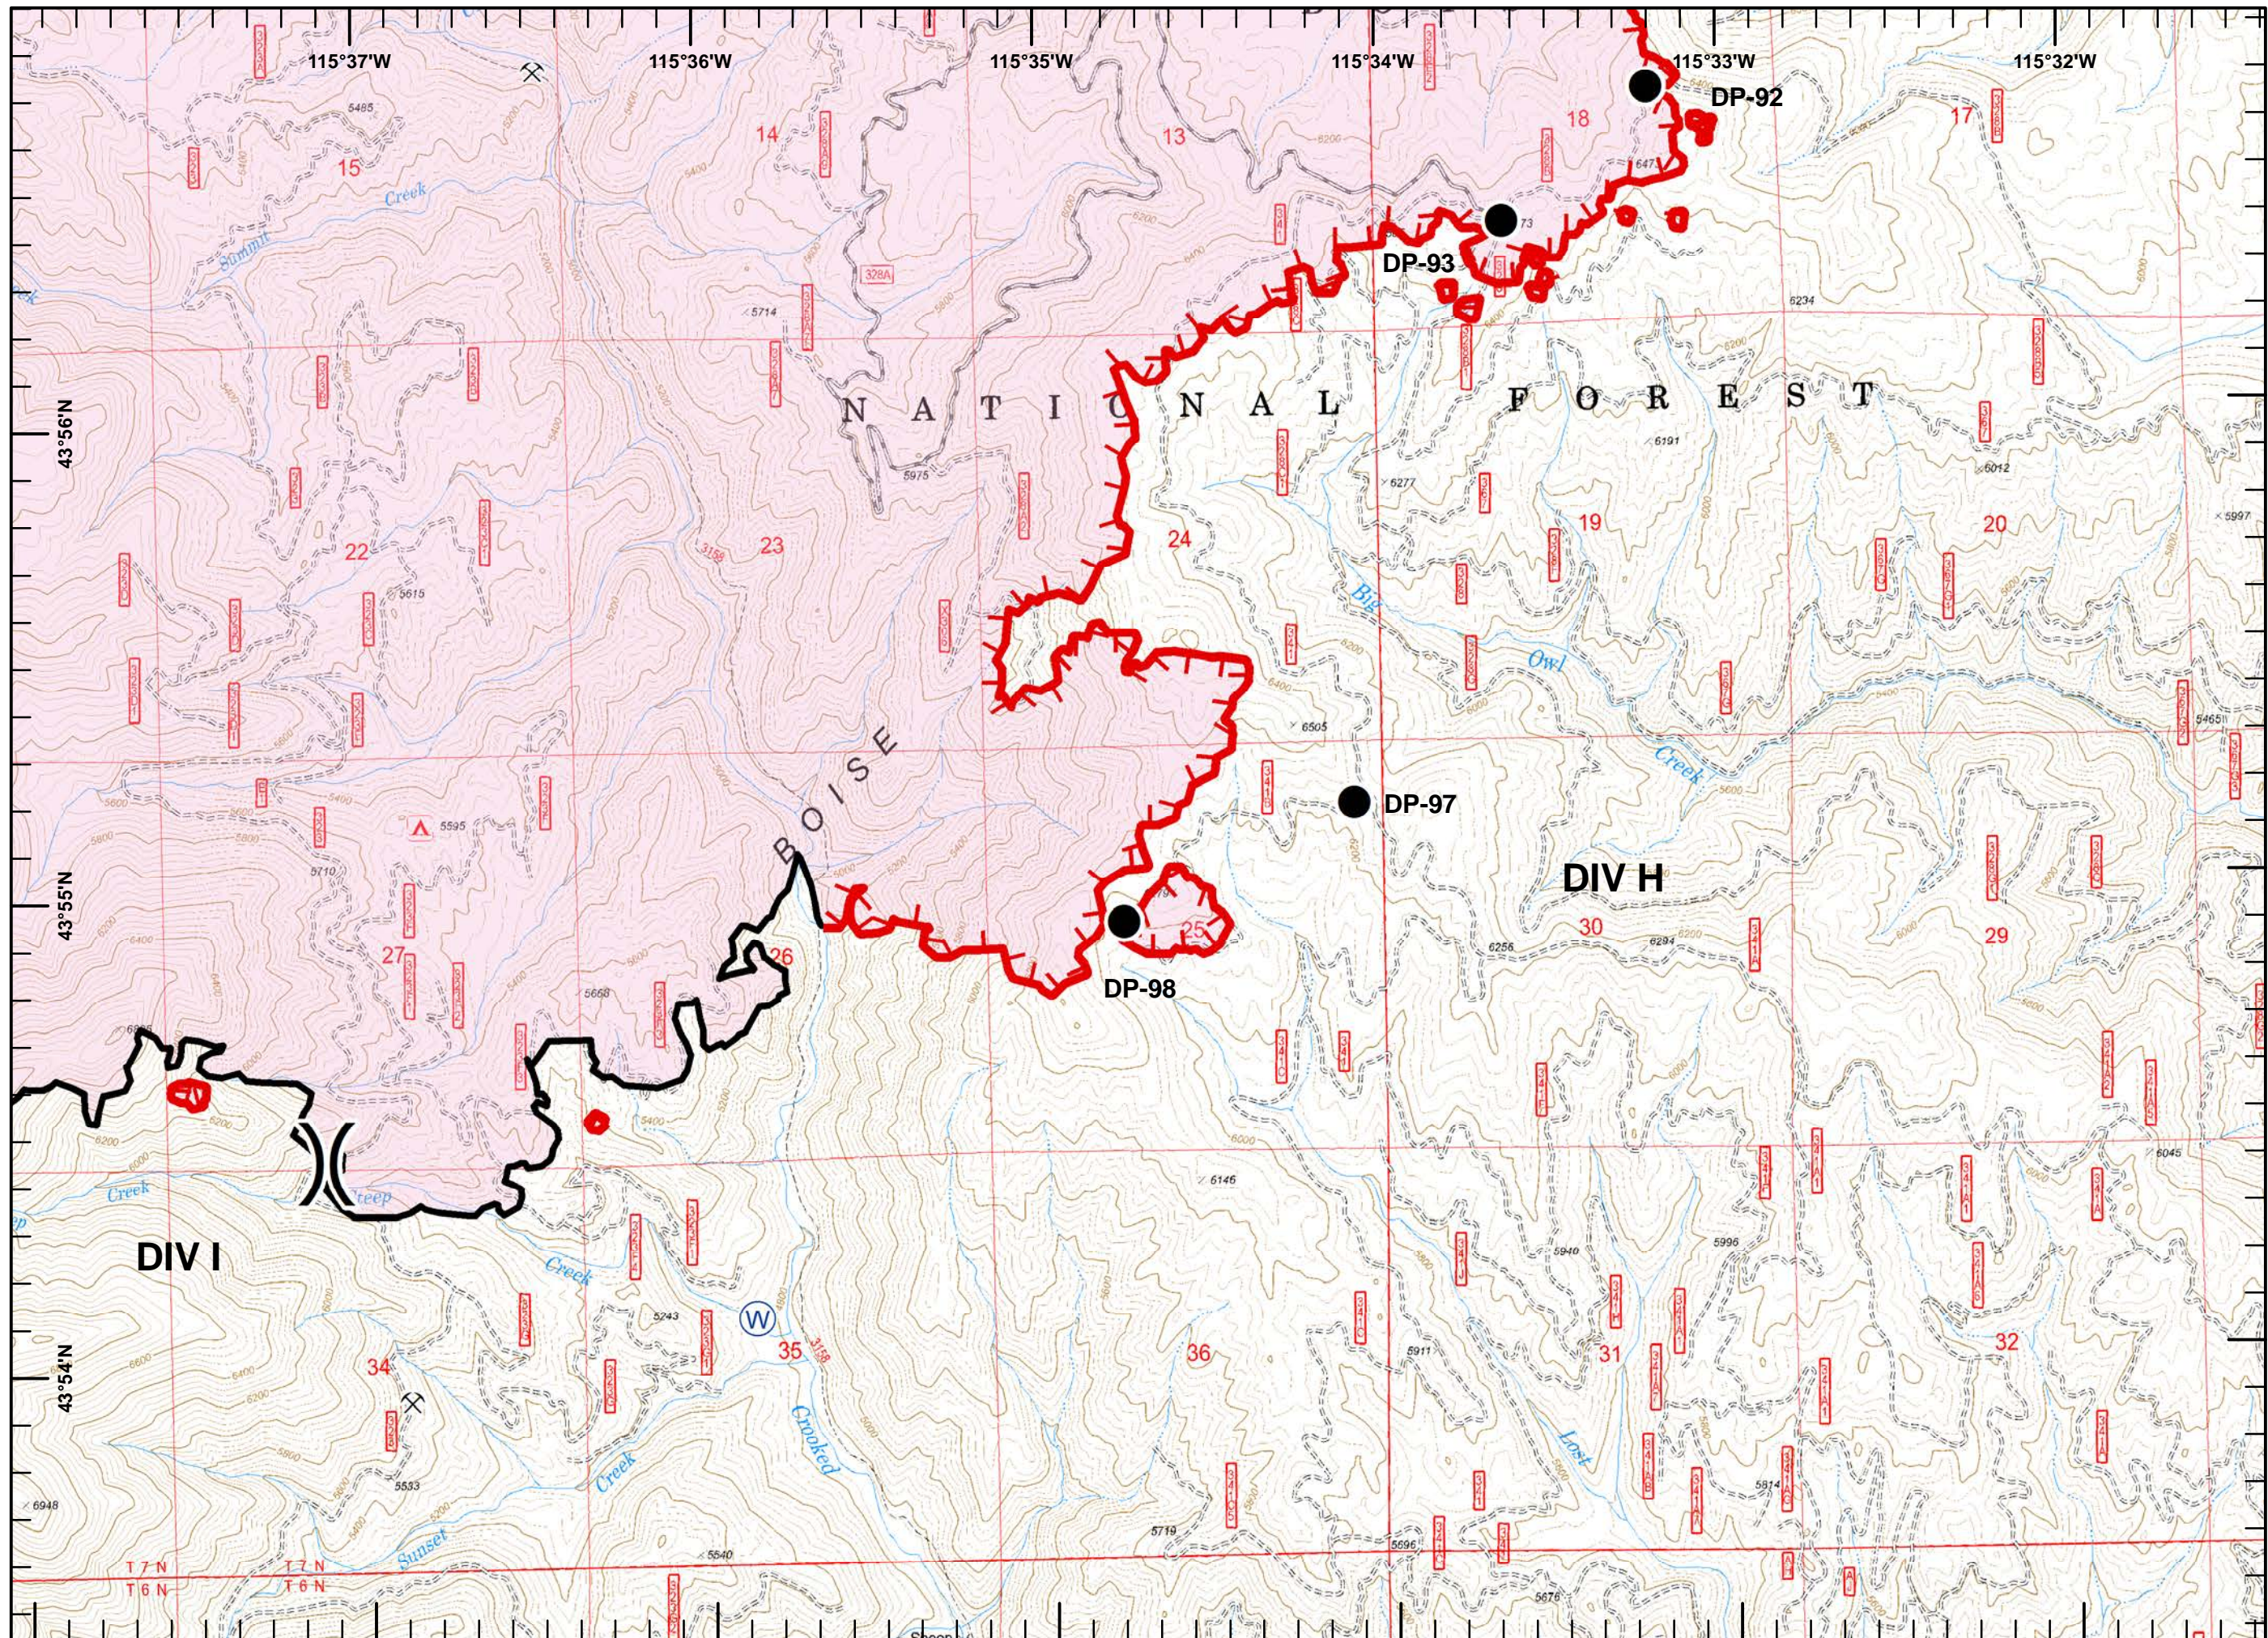

Legend

-  Lookout
-  Mine
-  Drop Point
-  Helispot
-  Repeater
-  Uncontrolled Fire Edge
-  Completed Dozer Line
-  Fire Polygon

Sites

-  Structure

Legend

- Mine
- Water Source
- Uncontrolled Fire Edge
- Fire Polygon

Miles

Legend

- Mine
- Branch Break
- Uncontrolled Fire Edge
- Completed Line
- Fire Polygon

Legend

-  Mine
-  Drop Point
-  Water Source
-  Branch Break
-  Uncontrolled Fire Edge
-  Completed Line
-  Fire Polygon

Sites

-  Campground

Legend

- Mine
- Drop Point
- Water Source
- Division Break
- Uncontrolled Fire Edge
- Completed Line
- Fire Polygon

Legend

-  Lookout
-  Mine
-  Repeater
-  Telephone
-  Water Source
-  Division Break
-  Uncontrolled Fire Edge
-  Completed Line
- R - Road as Completed Line
-  Completed Dozer Line
-  Fire Polygon
- Sites**
-  Campground

Legend

-  Mine
-  Drop Point
-  Mobile Weather Unit
-  Repeater
-  Water Source
-  Hazard
-  Division Break
-  Completed Line
-  R - Road as Completed Line
-  Completed Dozer Line
-  Fire Polygon
- Sites**
-  Campground