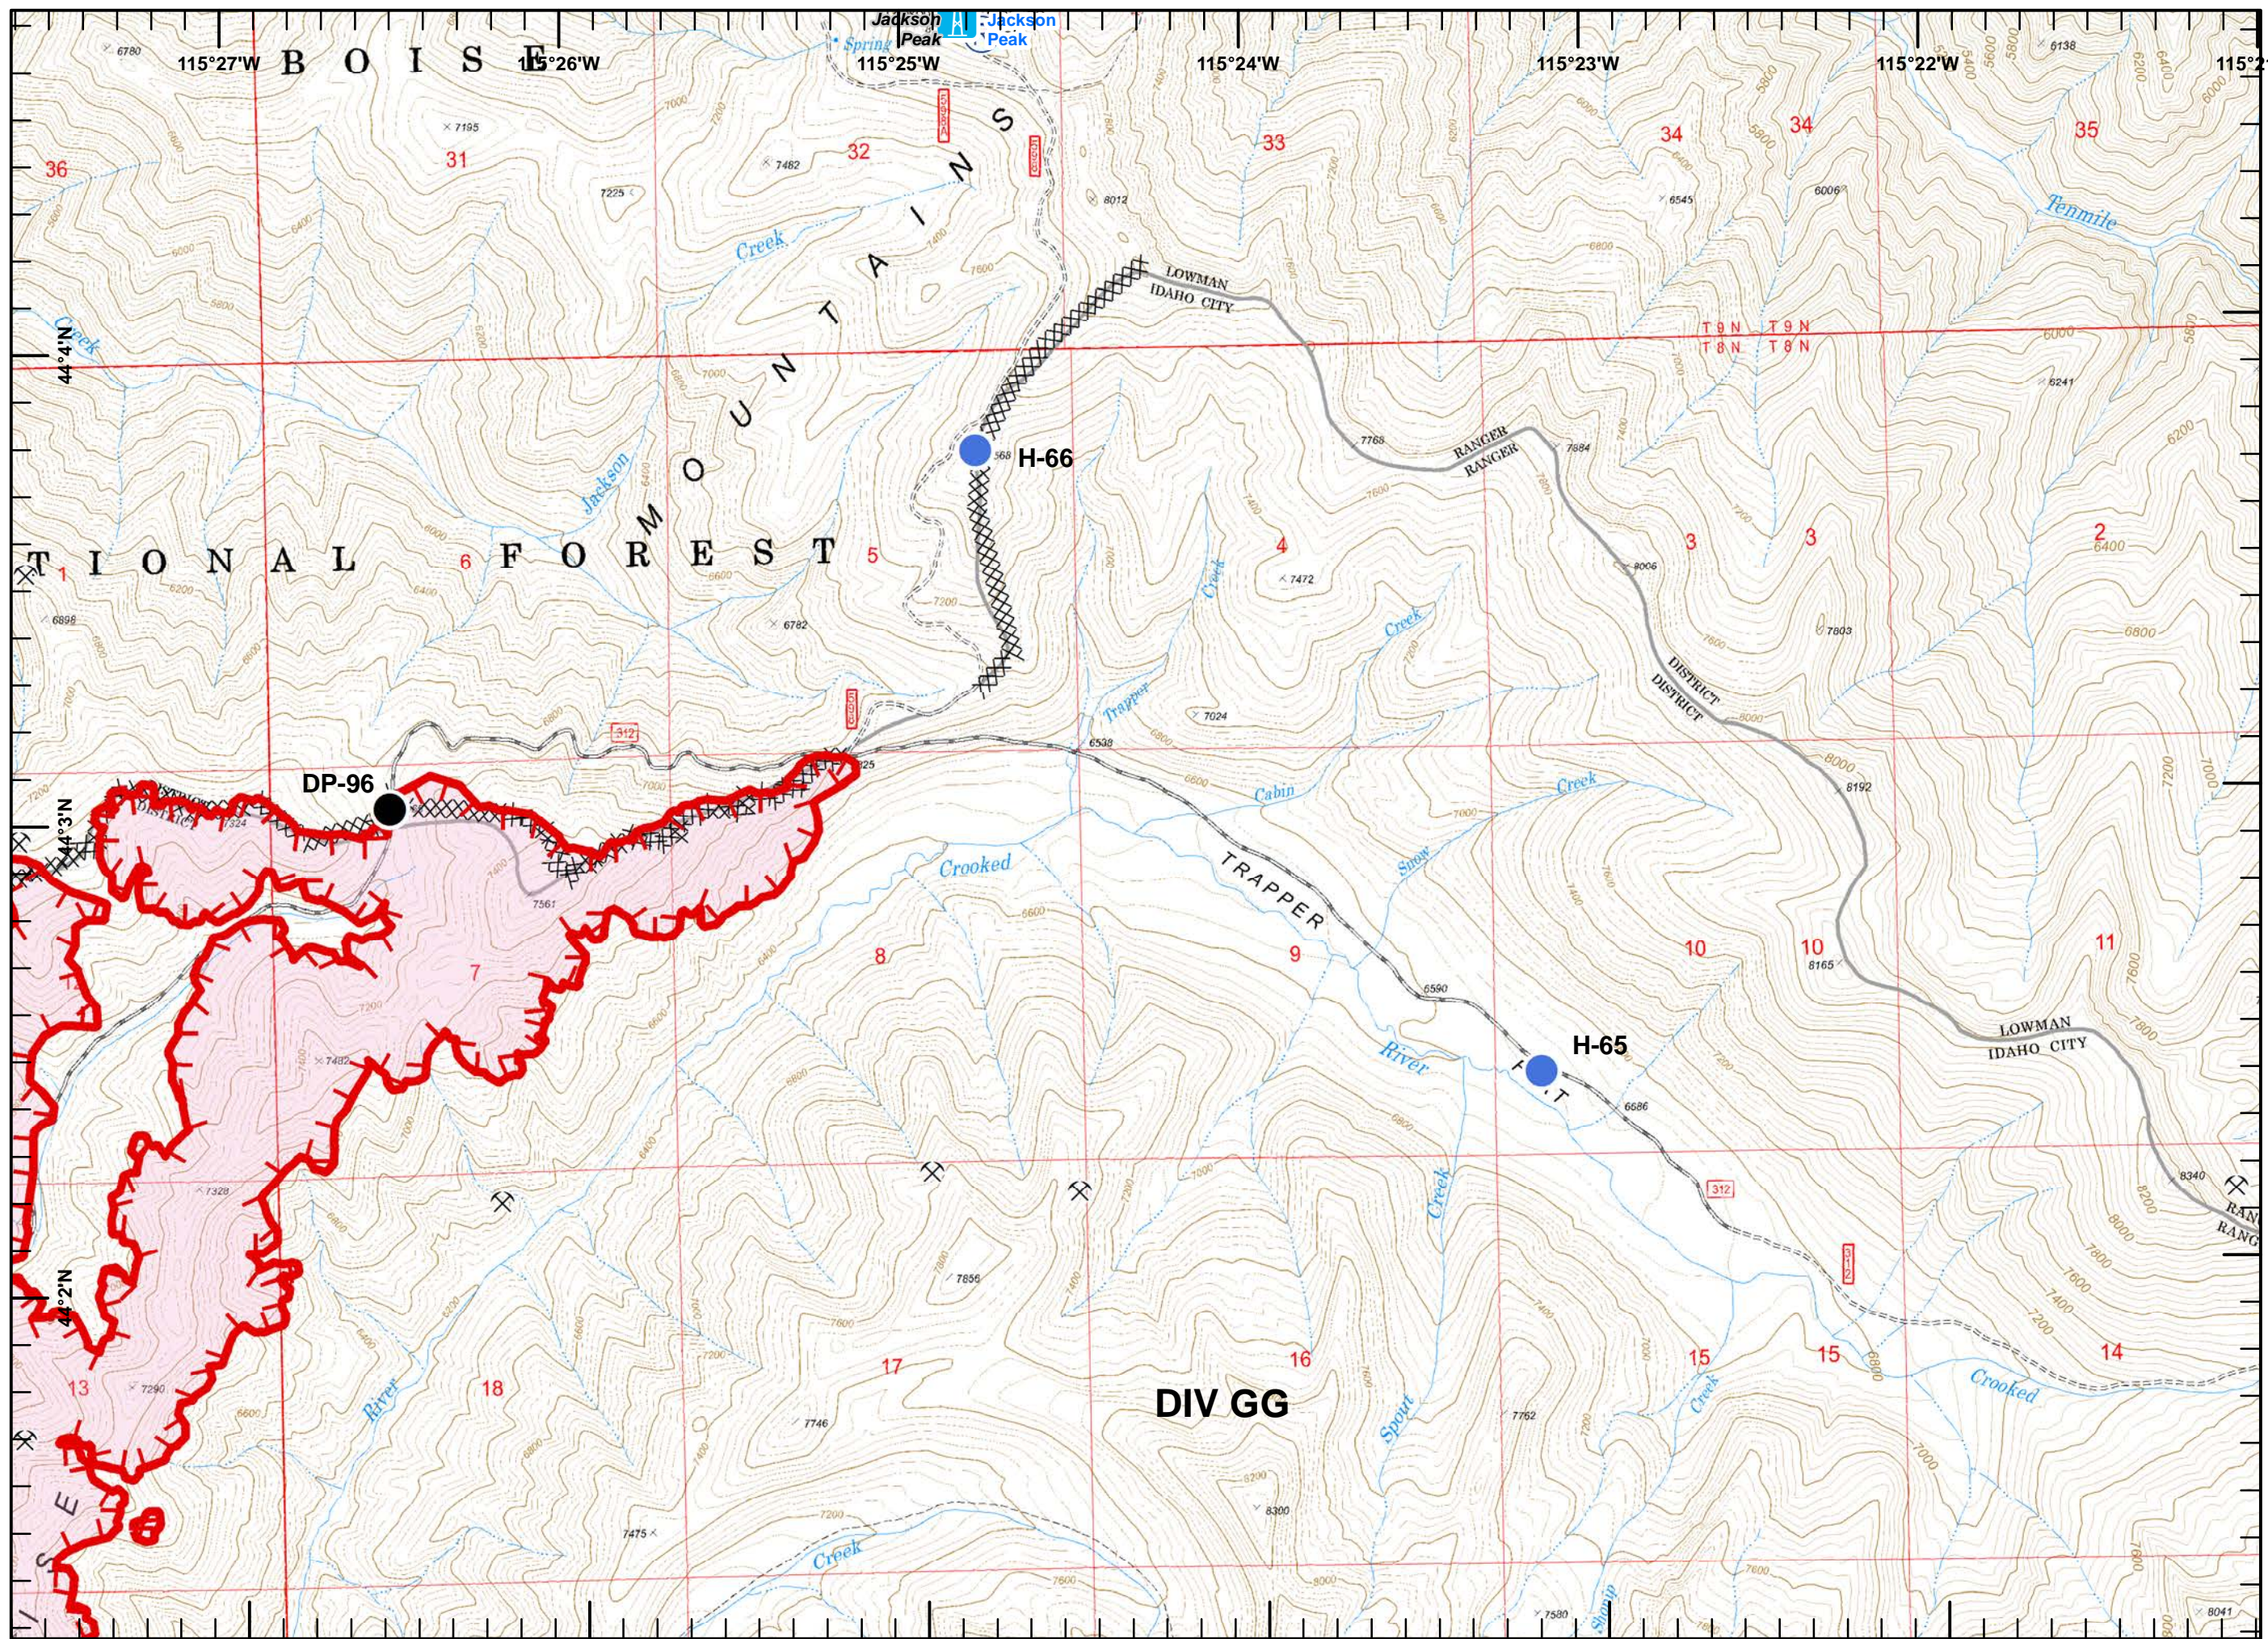

- Mine
- Helispot
- Repeater
- Water Source
- Uncontrolled Fire Edge
- Aerial Hazard
- Fire Polygon

Sites

- Structure

Legend

- Mine
- Camp
- Drop Point
- Hazard
- Division Break
- Uncontrolled Fire Edge
- Completed Line
- R - Road as Completed Line
- Completed Dozer Line
- H - Hand Line
- Plow Line
- Aerial Hazard
- Fire Polygon
- Sites**
- Campground

Legend

-  Mine
-  Drop Point
-  Mobile Weather Unit
-  Pump
-  Water Source
-  Division Break
-  Uncontrolled Fire Edge
-  Completed Line
-  R - Road as Completed Line
-  Completed Dozer Line
-  Plow Line
-  Fire Polygon
- Sites**
-  Campground

Legend

-  Lookout
-  Mine
-  Drop Point
-  Helispot
-  Repeater
-  Uncontrolled Fire Edge
-  Completed Dozer Line
-  Fire Polygon

Sites

-  Structure

Legend

- Mine
- Water Source
- Uncontrolled Fire Edge
- Fire Polygon

Miles

Legend

- Mine
- Branch Break
- Uncontrolled Fire Edge
- Completed Line
- Fire Polygon

Legend

-  Mine
-  Drop Point
-  Water Source
-  Branch Break
-  Uncontrolled Fire Edge
-  Completed Line
-  Fire Polygon