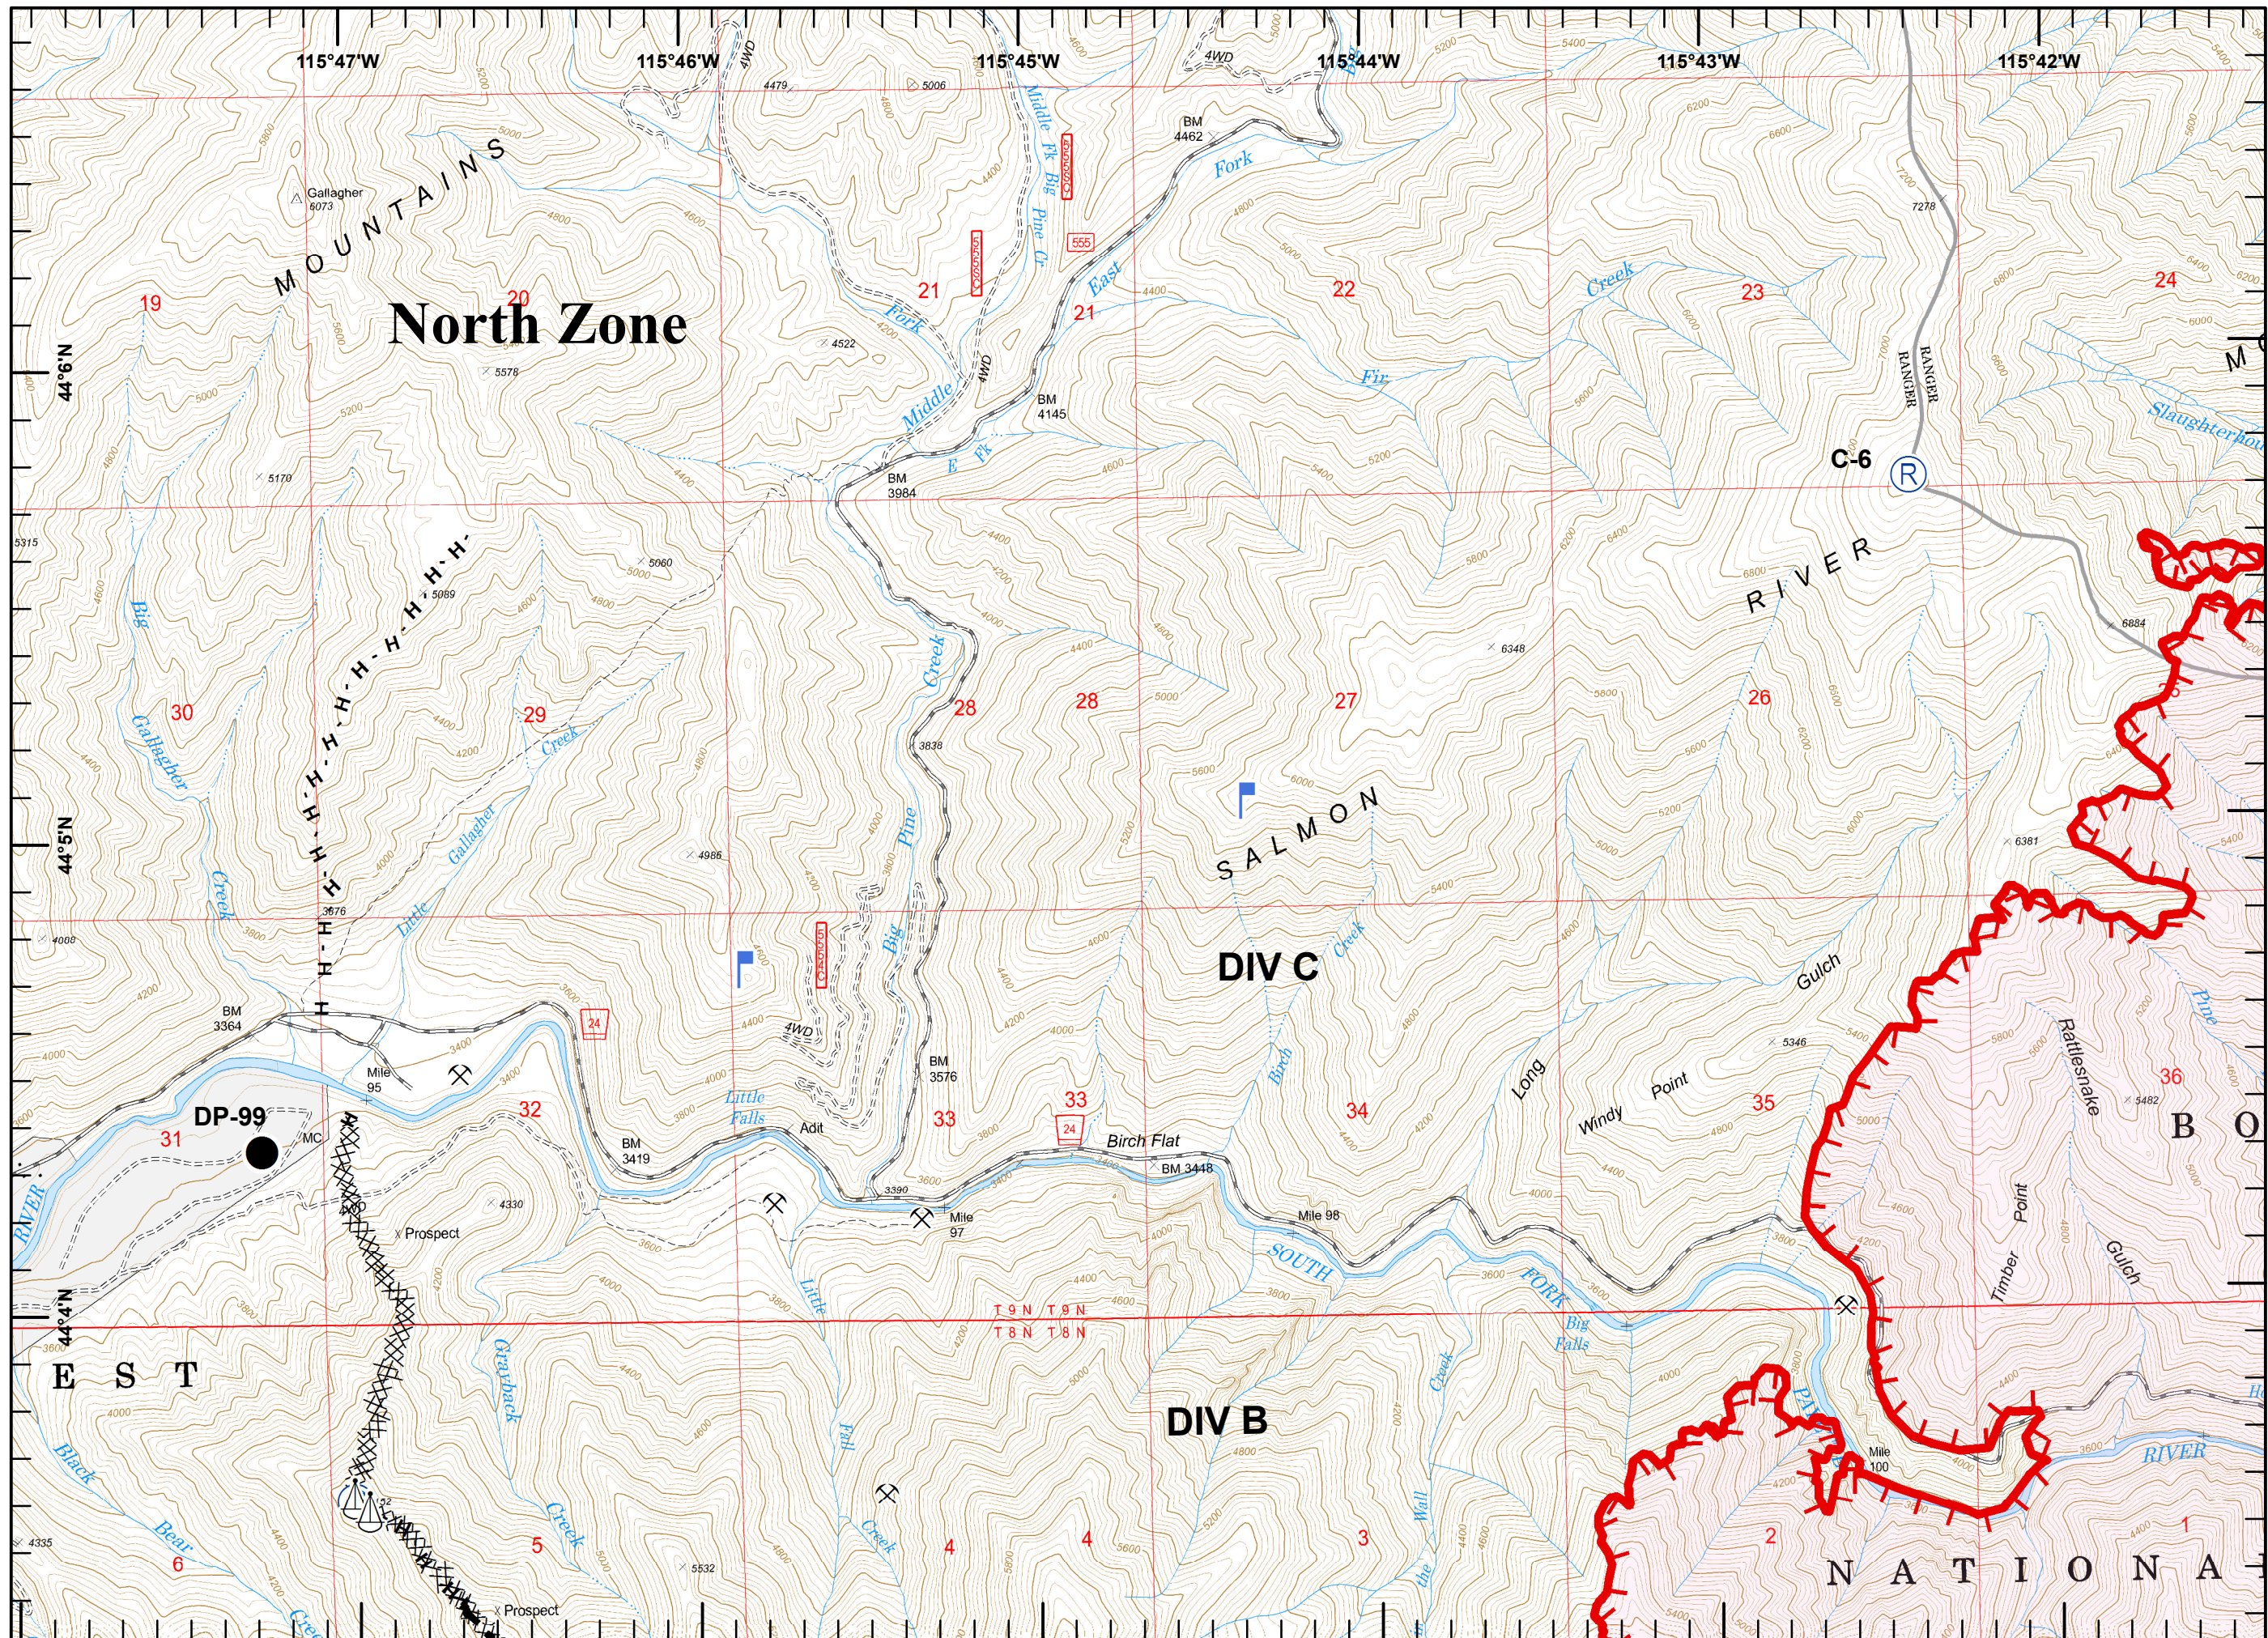

Southern Area Blue Team - SE
8/11/2016
9:11:07 PM

0 1 2 Miles

115°58'W 115°56'W 115°54'W 115°52'W 115°50'W 115°48'W 115°46'W 115°44'W 115°42'W 115°40'W 115°38'W 115°36'W 115°34'W 115°32'W 115°30'W 115°28'W 115°26'W 115°24'W 115°22'W 115°20'W 115°18'W 115°16'W 115°14'W

Legend

-  Mine
-  Drop Point
-  Fire Origin
-  Helispot
-  Repeater
-  Hazard
-  Division Break
-  Completed Line
-  Fire Polygon

Legend

-  Mine
-  Camp
-  Drop Point
-  Helispot
-  Lookout
-  Pump
-  Repeater
-  Water Source
-  Division Break
-  Uncontrolled Fire Edge
-  Completed Line
-  R - Road as Completed Line
-  Completed Dozer Line
-  H - Hand Line
-  Fire Polygon

Legend

-  Mine
-  Camp
-  Drop Point
-  Helispot
-  Lookout
-  Pump
-  Repeater
-  Sling Site
-  Water Source
-  Division Break
-  Uncontrolled Fire Edge
-  Completed Line
-  R - Road as Completed Line
-  Completed Dozer Line
-  H - Hand Line
-  Planned Fire Line
-  Fire Polygon

Legend

-  Mine
-  Drop Point
-  Lookout
-  Pump
-  Repeater
-  Sling Site
-  Uncontrolled Fire Edge
-  Completed Dozer Line
-  Hand Line
-  Planned Fire Line
-  Fire Polygon

Legend

- Lookout
- H - Hand Line