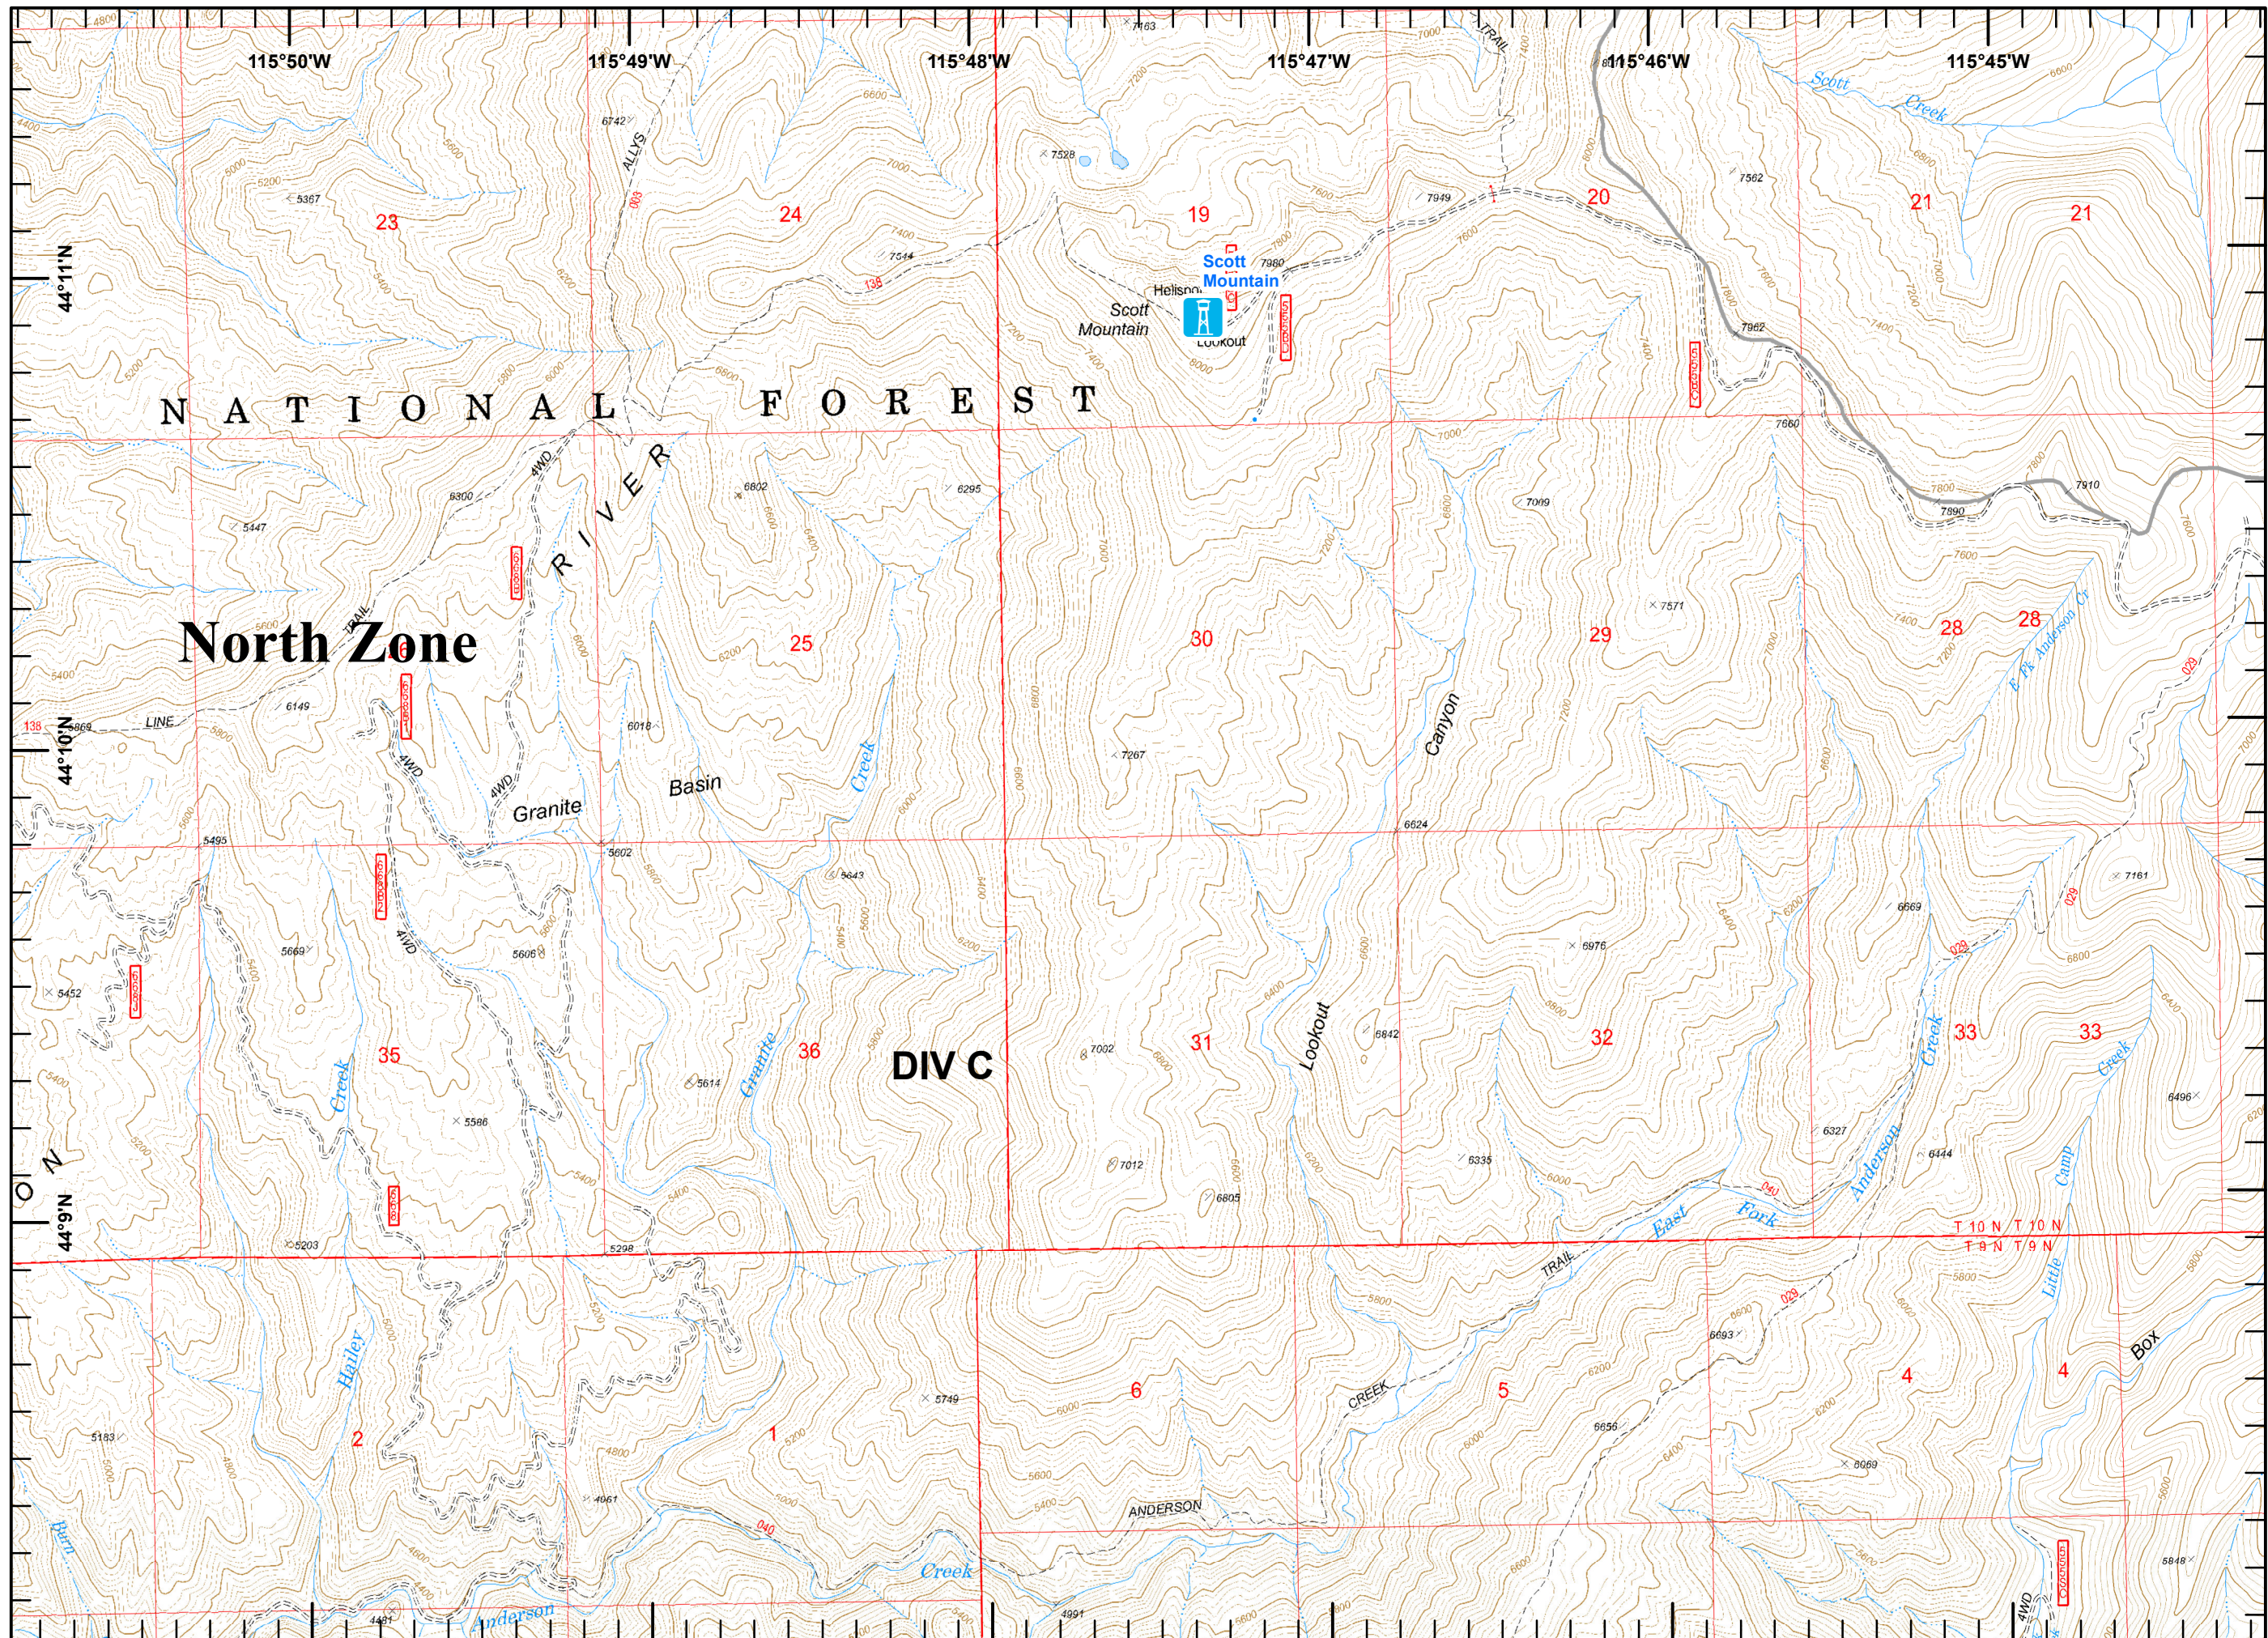

Legend

-  Mine
-  Drop Point
-  Lookout
-  Pump
-  Repeater
-  Sling Site
-  Uncontrolled Fire Edge
-  Completed Dozer Line
-  Hand Line
-  Planned Fire Line
-  Fire Polygon

Legend

- Lookout
- H - Hand Line

Legend

Lookout

Miles

Legend

Division Break

Miles

Legend

- Mine
- Helispot
- Lookout
- Repeater
- Water Source
- Uncontrolled Fire Edge
- Aerial Hazard
- Fire Polygon
- Sites**
- Structure