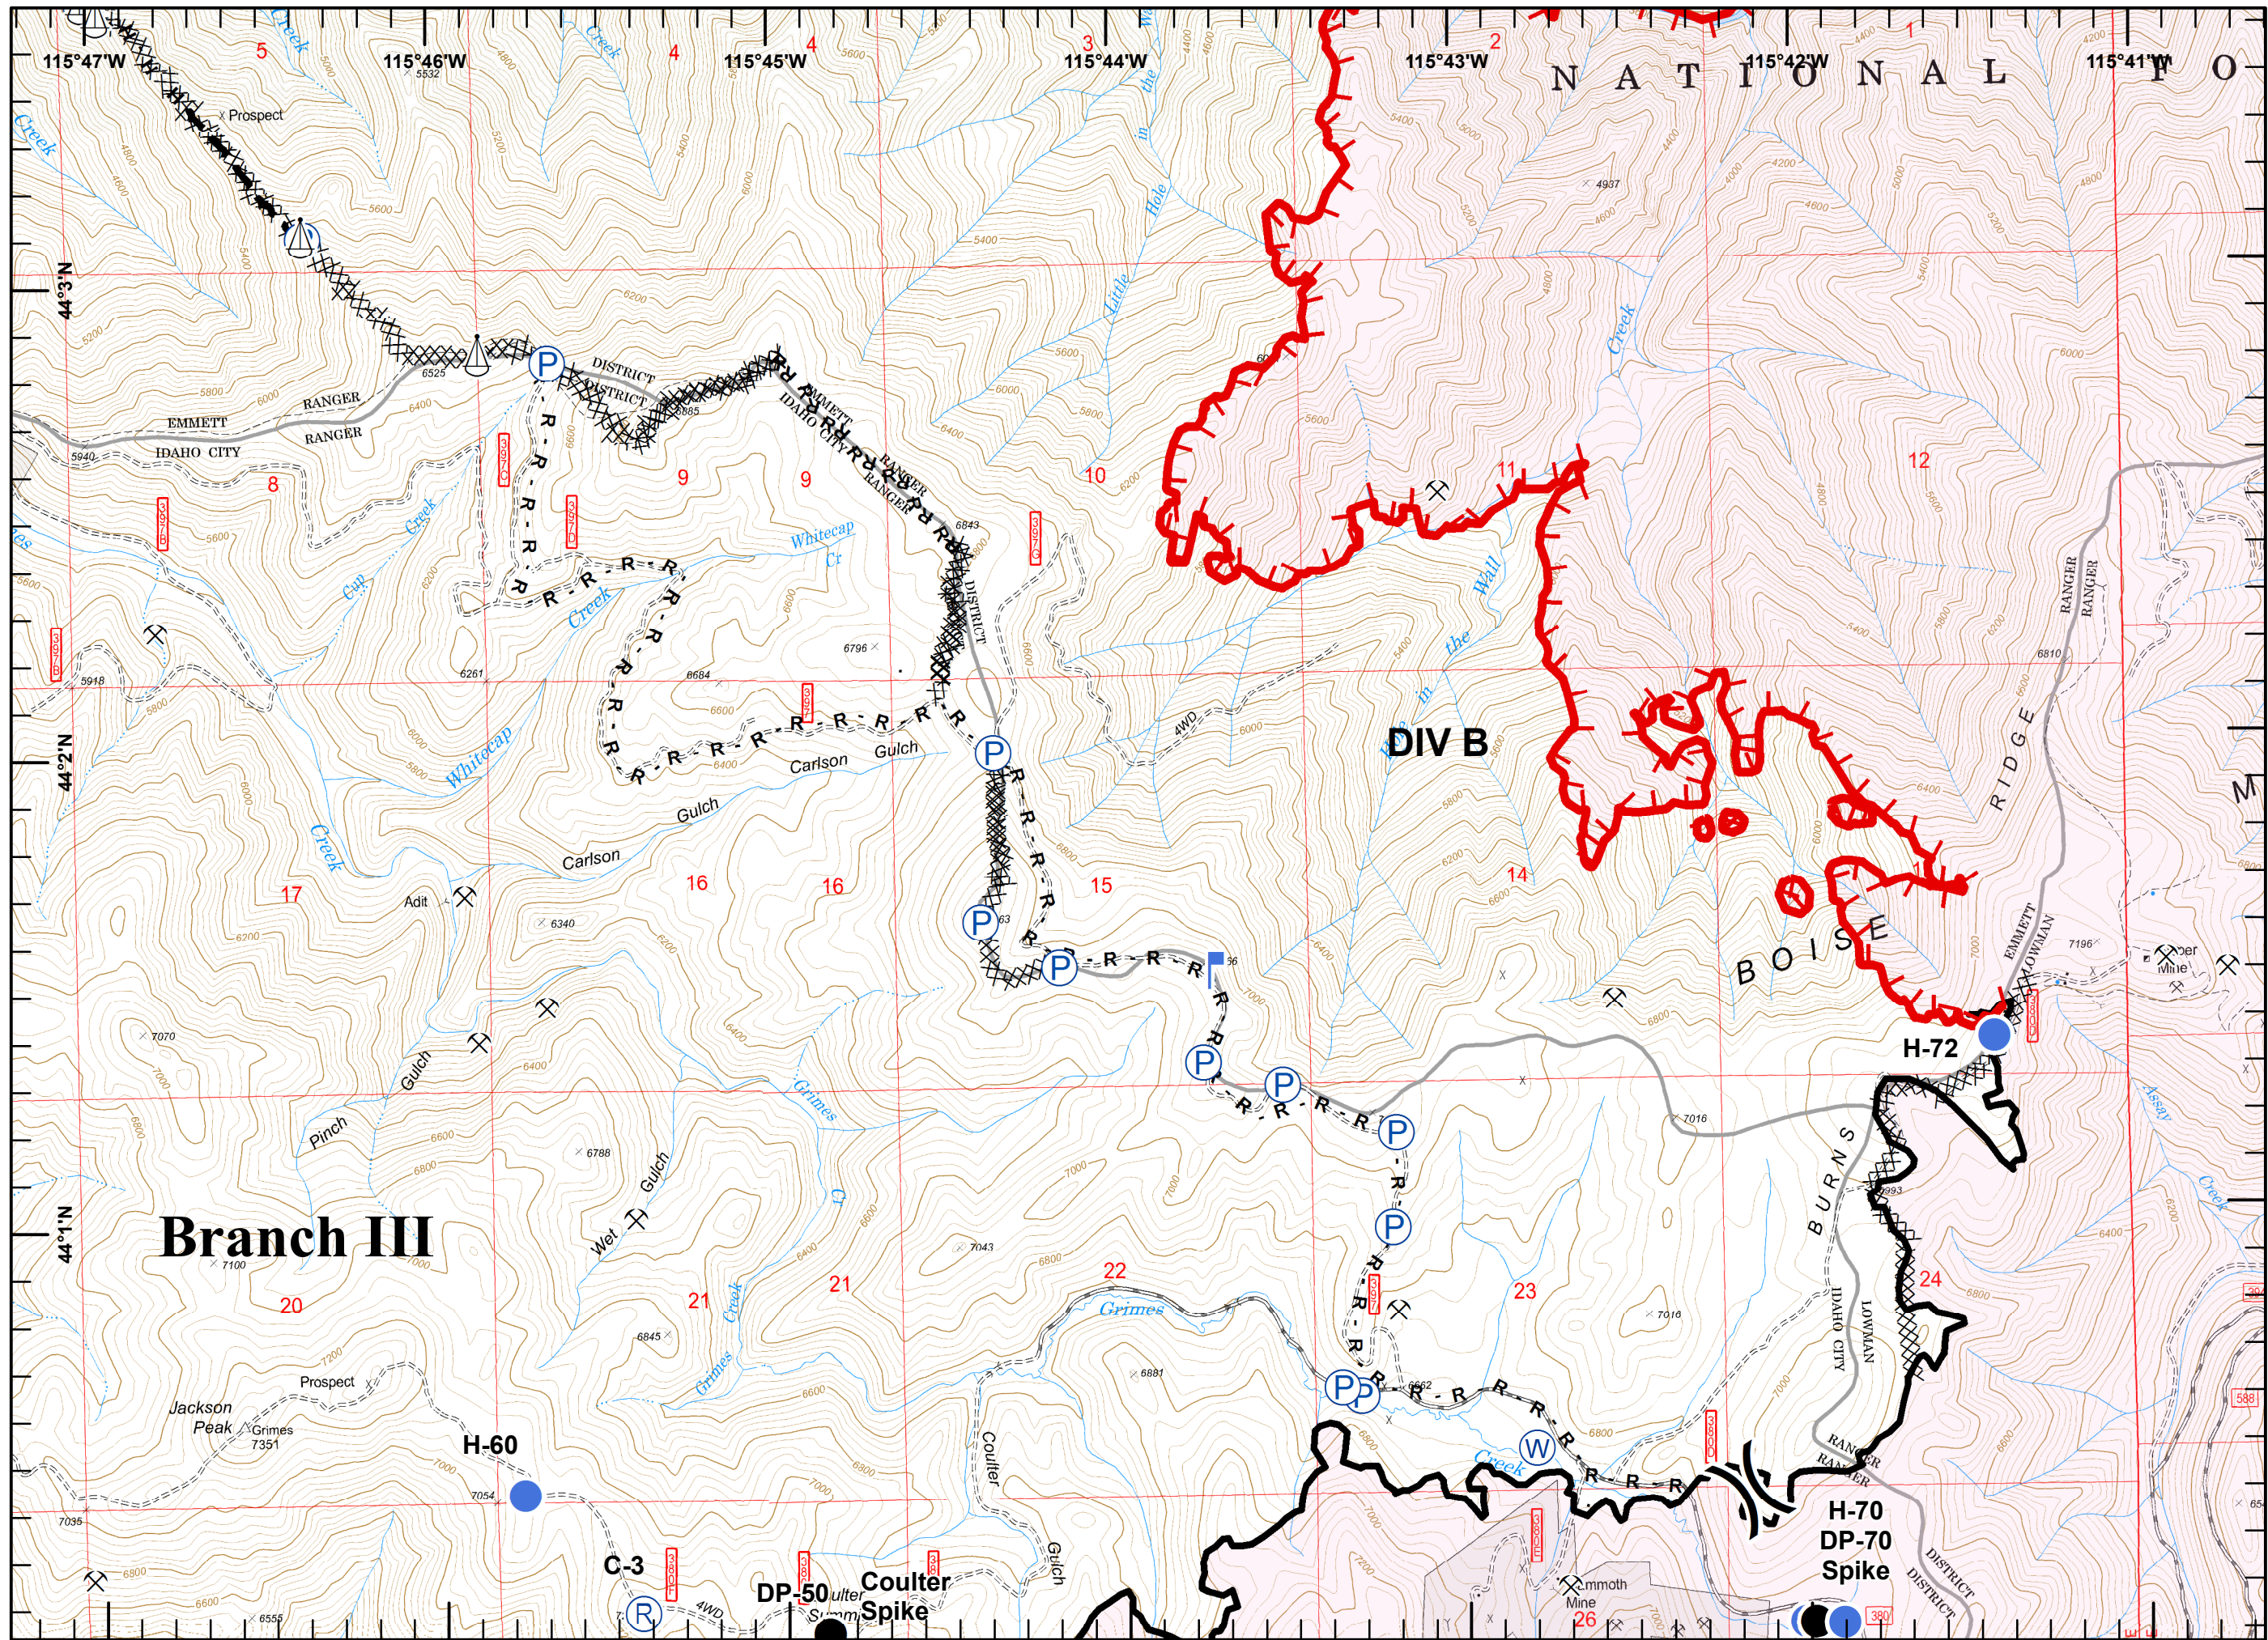

Legend

-  Mine
-  Drop Point
-  Fire Origin
-  Helispot
-  Repeater
-  Hazard
-  Division Break
-  Completed Line
-  Fire Polygon

Legend

-  Mine
-  Camp
-  Drop Point
-  Helispot
-  Lookout
-  Pump
-  Repeater
-  Water Source
-  Division Break
-  Uncontrolled Fire Edge
-  Completed Line
-  R - Road as Completed Line
-  Completed Dozer Line
-  H - Hand Line
-  Fire Polygon

Legend

-  Mine
-  Camp
-  Drop Point
-  Helispot
-  Lookout
-  Pump
-  Repeater
-  Sling Site
-  Water Source
-  Division Break
-  Uncontrolled Fire Edge
-  Completed Line
-  R - Road as Completed Line
-  Completed Dozer Line
-  H - Hand Line
-  Planned Fire Line
-  Fire Polygon

Legend

-  Mine
-  Drop Point
-  Lookout
-  Pump
-  Repeater
-  Sling Site
-  Uncontrolled Fire Edge
-  Completed Dozer Line
-  Hand Line
-  Planned Fire Line
-  Fire Polygon

Legend

- Lookout
- H - Hand Line

Legend

- Mine
- Camp
- Drop Point
- Helispot
- Water Source
- Hazard
- Zone Break
- Uncontrolled Fire Edge
- Completed Line
- Completed Dozer Line
- Hand Line
- Plow Line
- Proposed Dozer Line
- Aerial Hazard
- Fire Polygon
- Sites**
- Campground