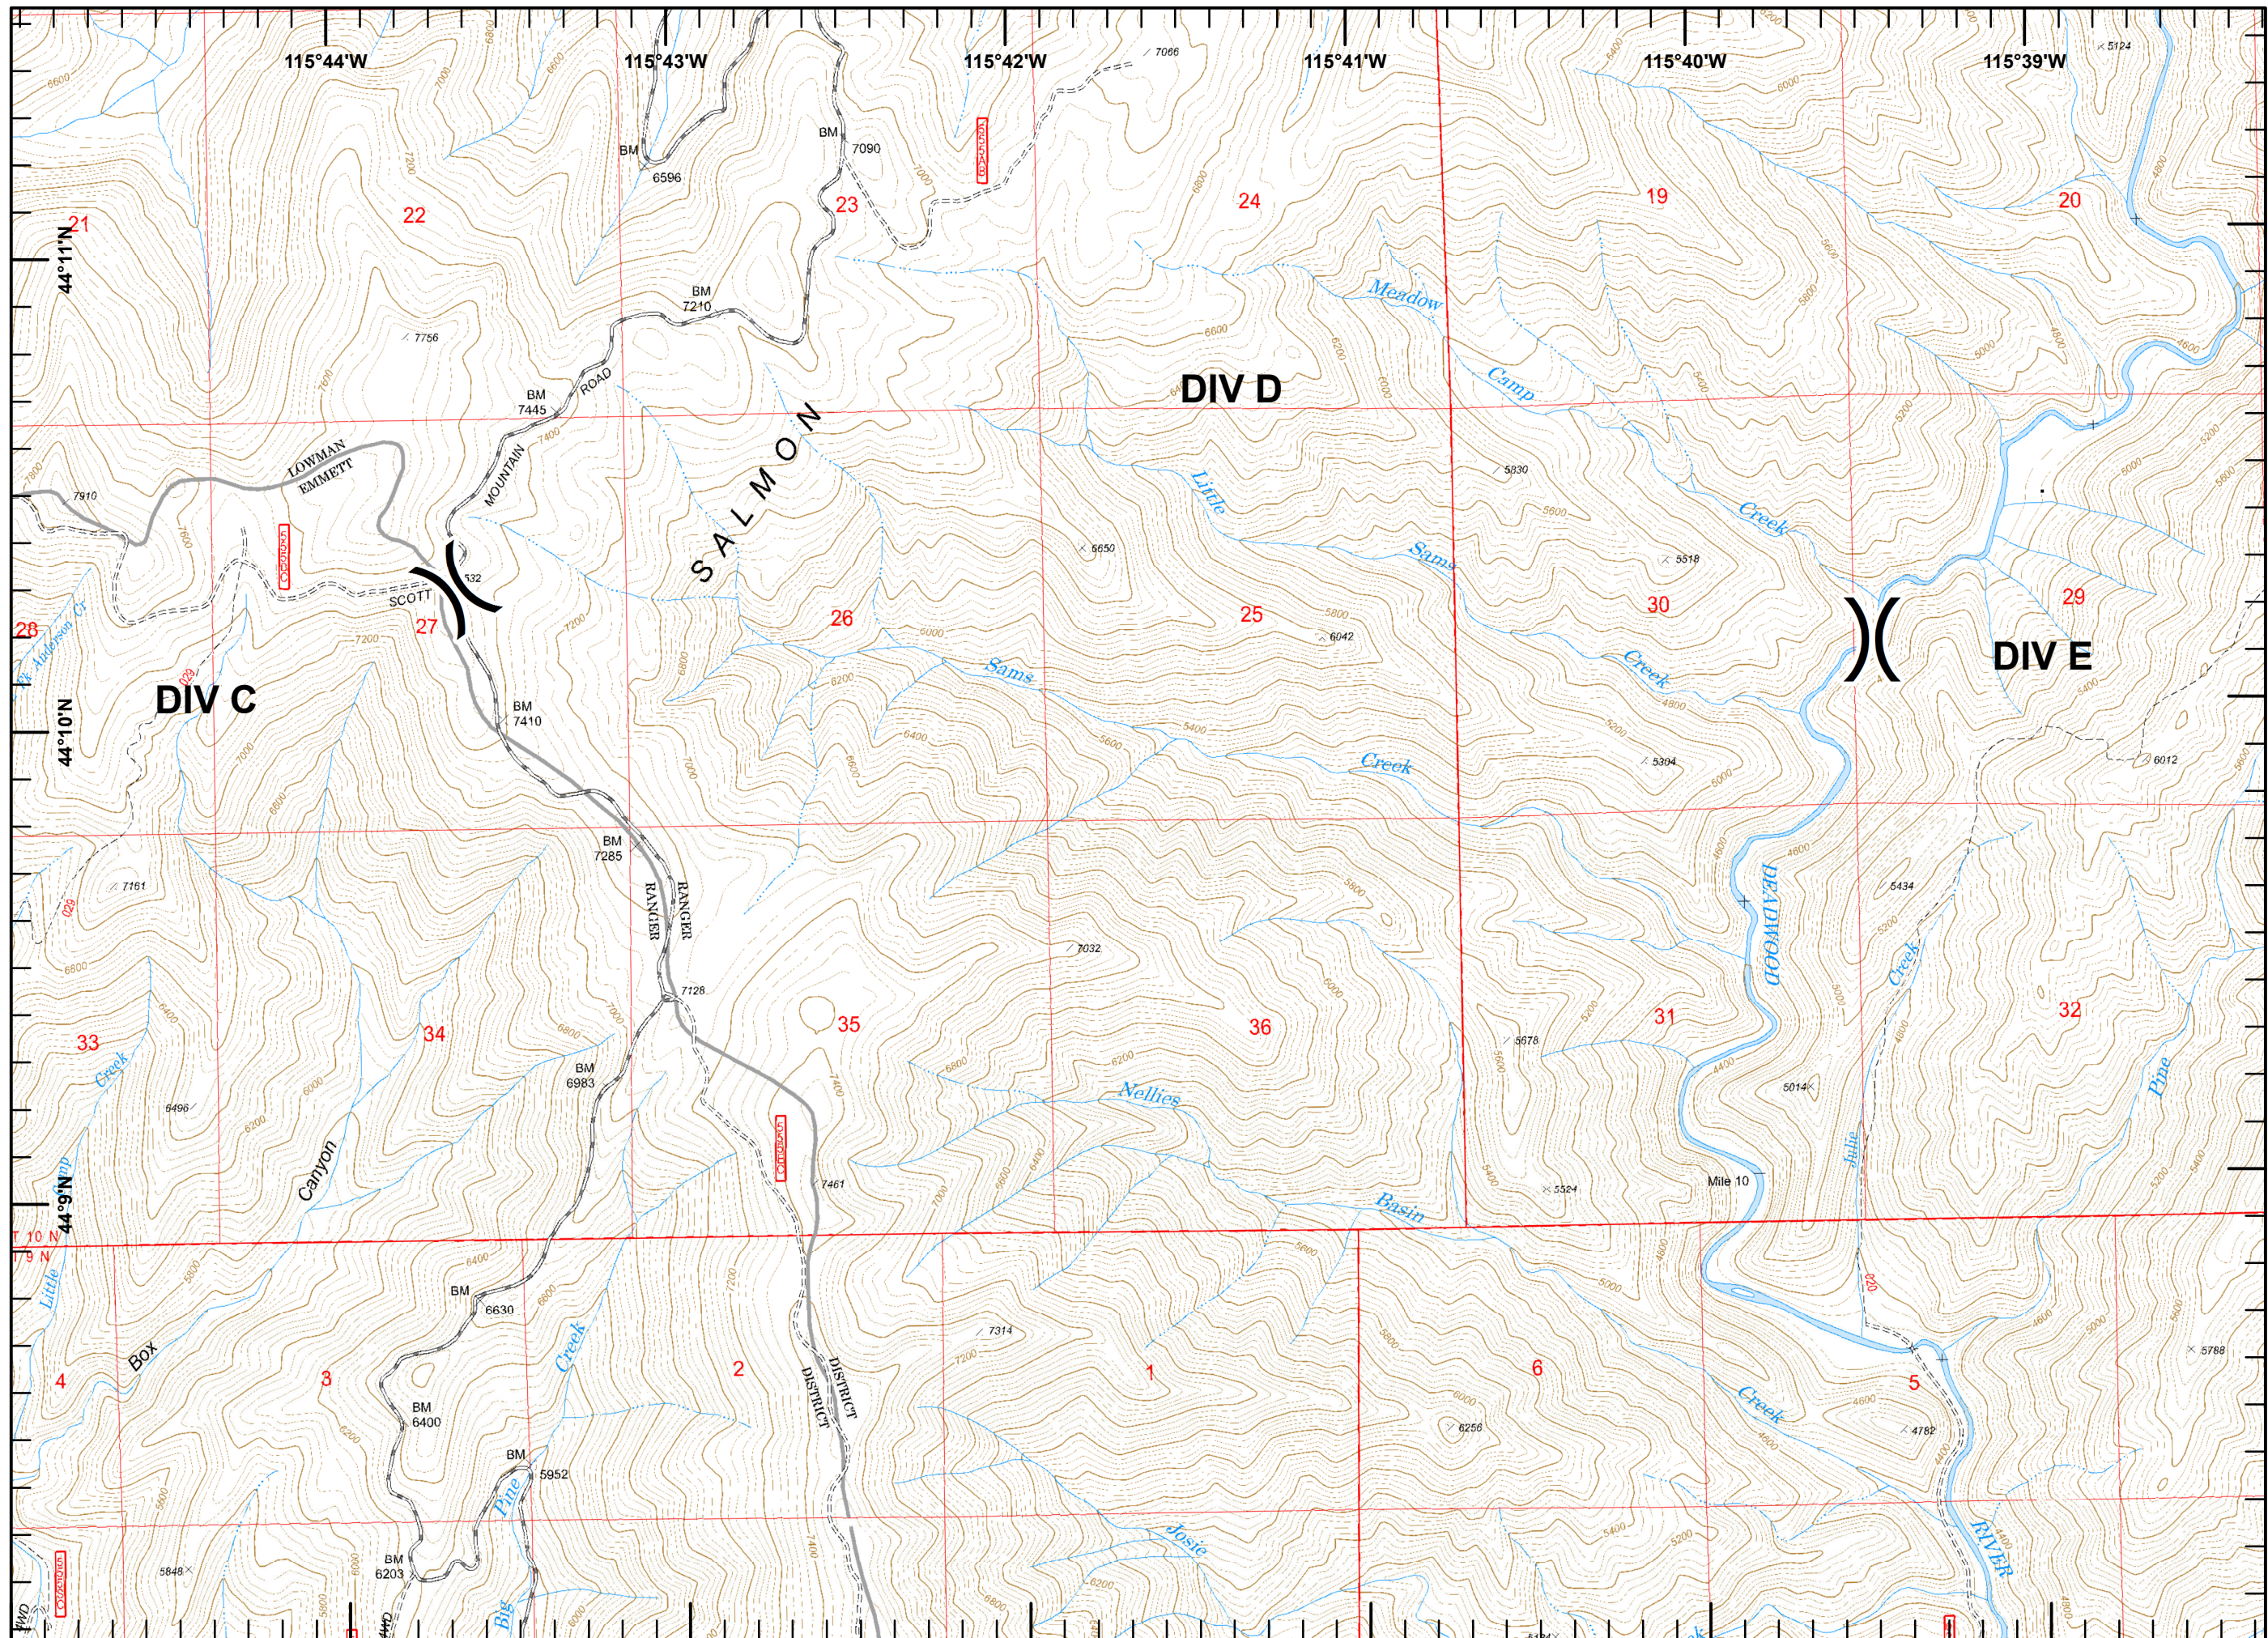

Legend

Lookout

Miles

Legend

Division Break

Miles

Legend

- Mine
- Helispot
- Lookout
- Repeater
- Water Source
- Uncontrolled Fire Edge
- Aerial Hazard
- Fire Polygon
- Sites**
- Structure

Legend

- Mine
- Camp
- Drop Point
- Helispot
- Water Source
- Hazard
- Zone Break
- Uncontrolled Fire Edge
- Completed Line
- Completed Dozer Line
- Hand Line
- Plow Line
- Proposed Dozer Line
- Aerial Hazard
- Fire Polygon
- Sites**
- Campground