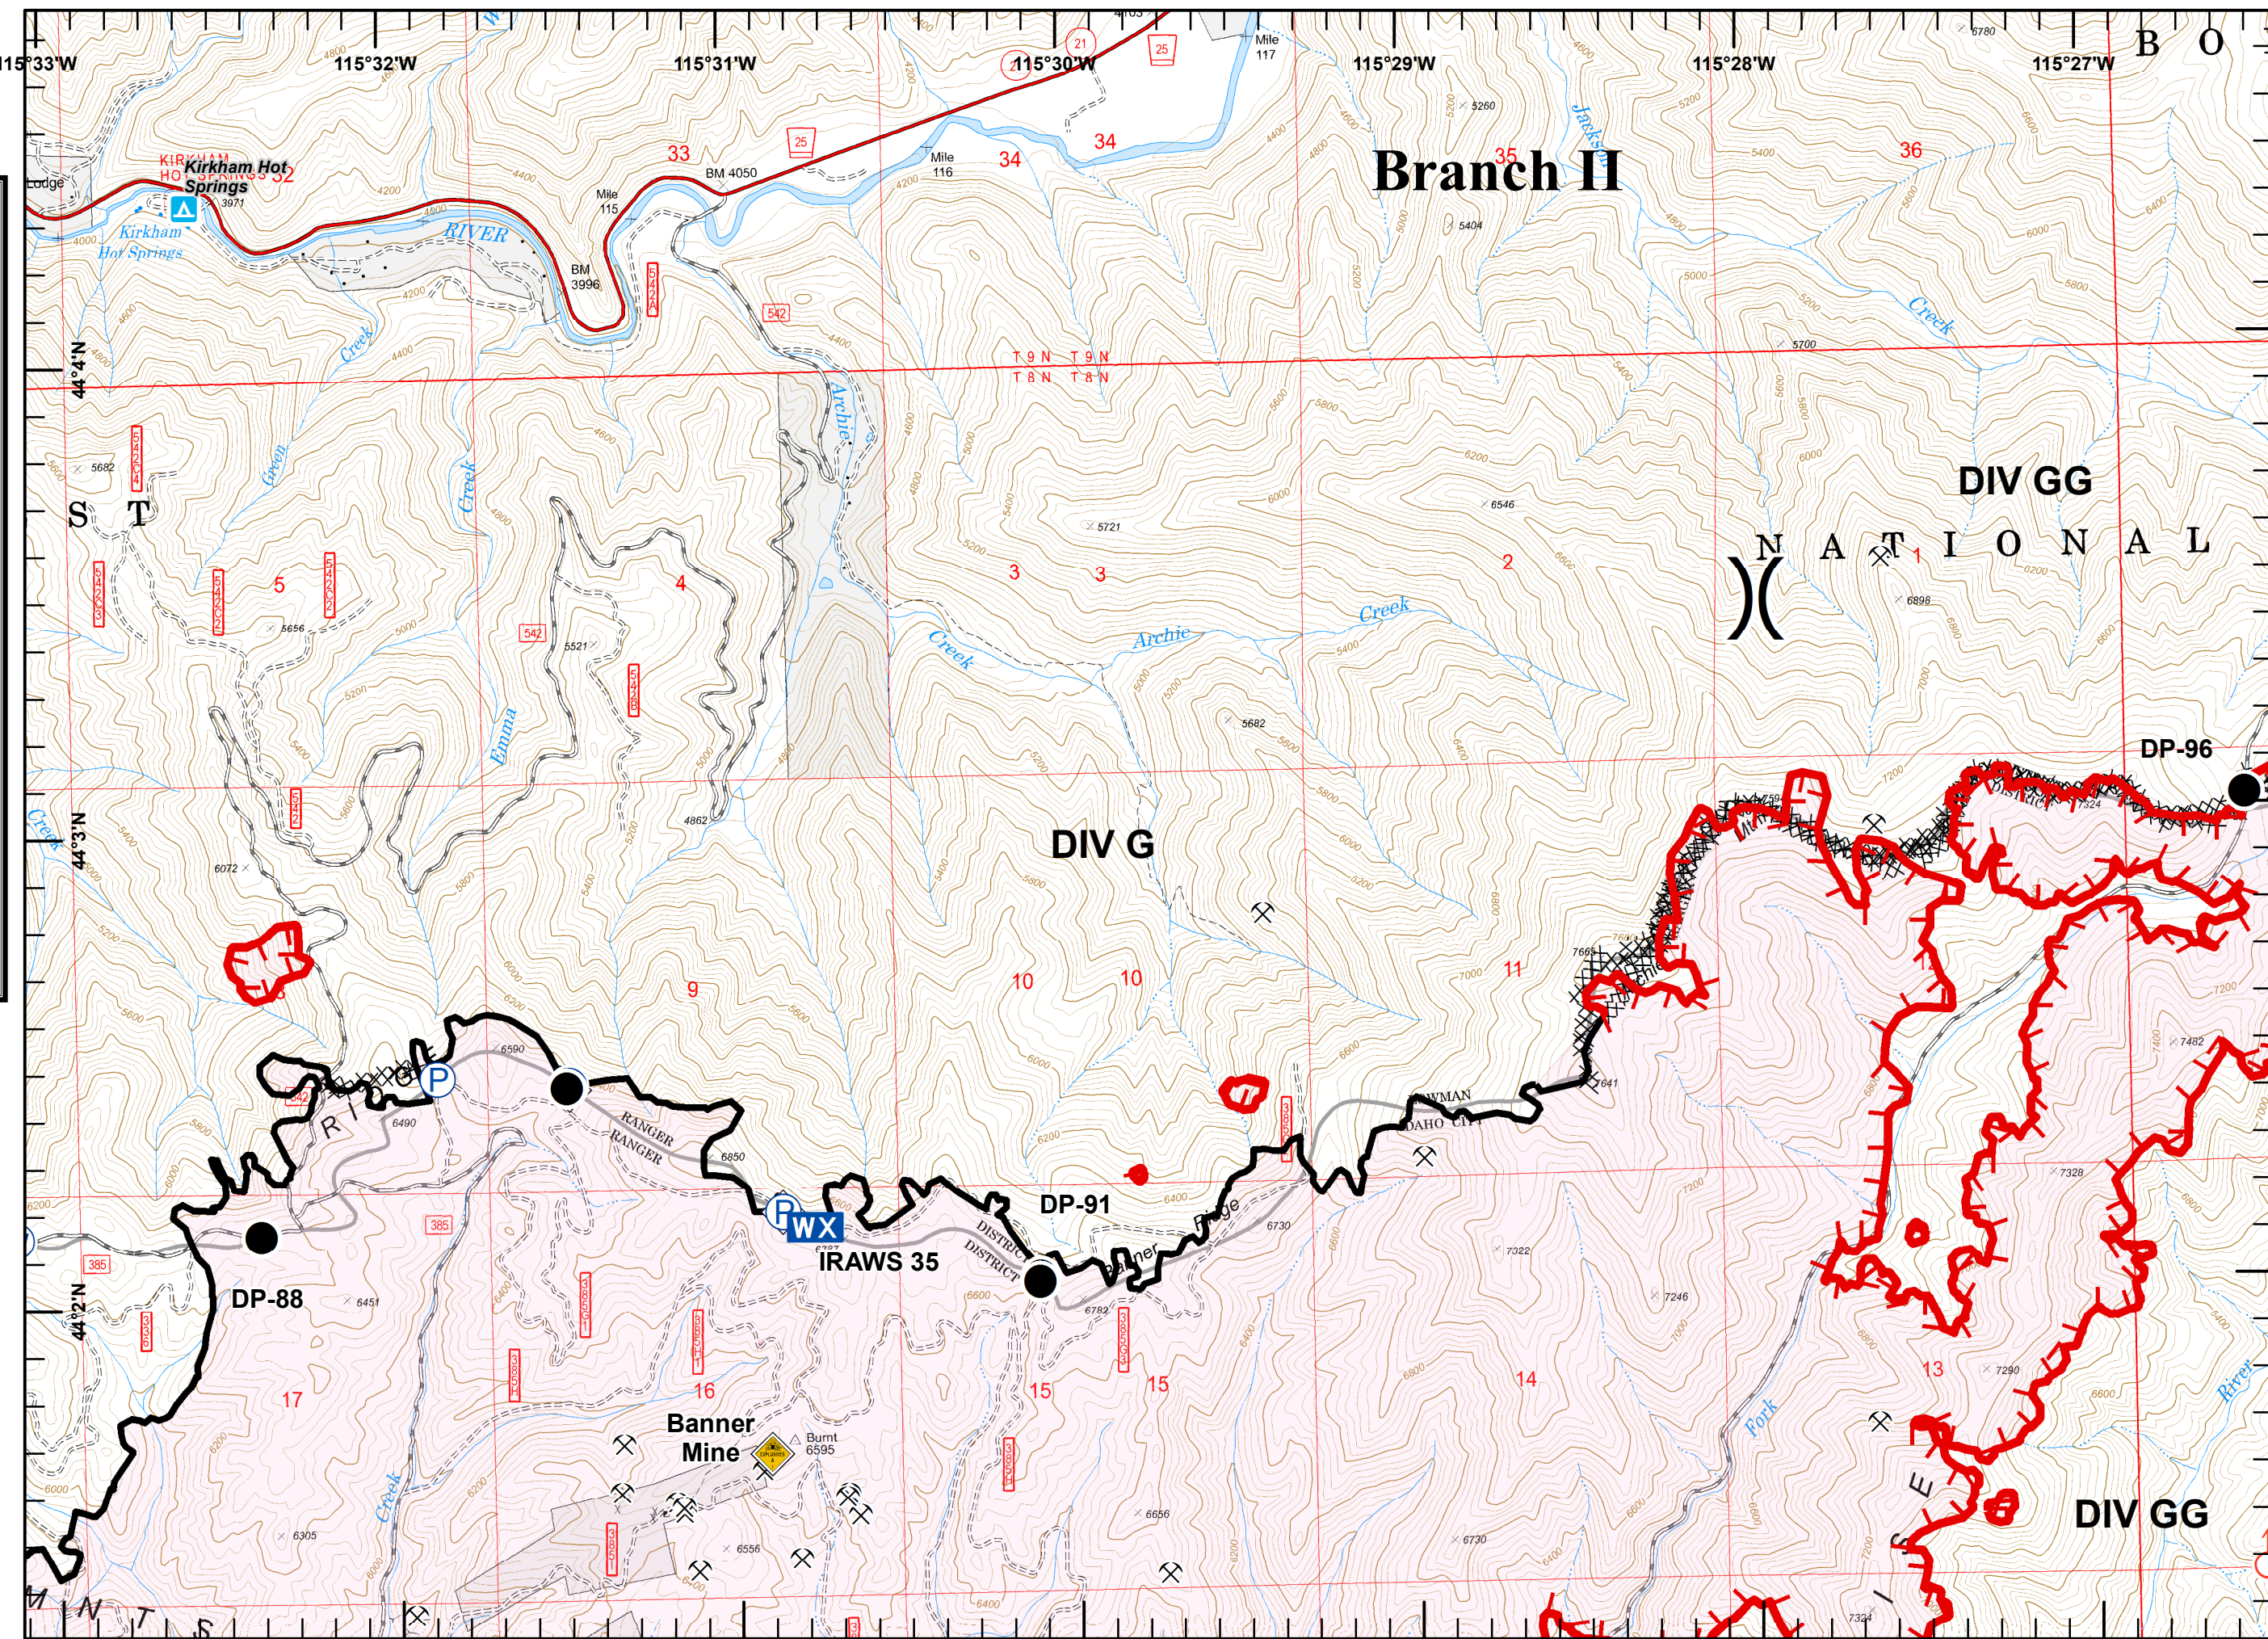

Legend

Lookout

Miles

Legend

Division Break

Miles

Legend

- Mine
- Helispot
- Lookout
- Repeater
- Water Source
- Uncontrolled Fire Edge
- Aerial Hazard
- Fire Polygon
- Sites**
- Structure

Legend

- Mine
- Camp
- Drop Point
- Helispot
- Water Source
- Hazard
- Zone Break
- Uncontrolled Fire Edge
- Completed Line
- Completed Dozer Line
- Hand Line
- Plow Line
- Proposed Dozer Line
- Aerial Hazard
- Fire Polygon
- Sites**
- Campground

Legend

-  Yurt
-  Mine
-  Drop Point
-  Helispot
-  Lookout
-  Pump
-  Water Source
-  Uncontrolled Fire Edge
-  Completed Line
- R - Road as Completed Line
-  Completed Dozer Line
- H - Hand Line
-  Plow Line
-  Fire Polygon

Legend

-  Lookout
-  Mine
-  Drop Point
-  Helispot
-  Lookout
-  Pump
-  Repeater
-  Spot Fire
-  Water Source
-  Uncontrolled Fire Edge
-  Completed Dozer Line
-  H - Hand Line
-  Other
-  Fire Polygon
- Sites**
-  Structure