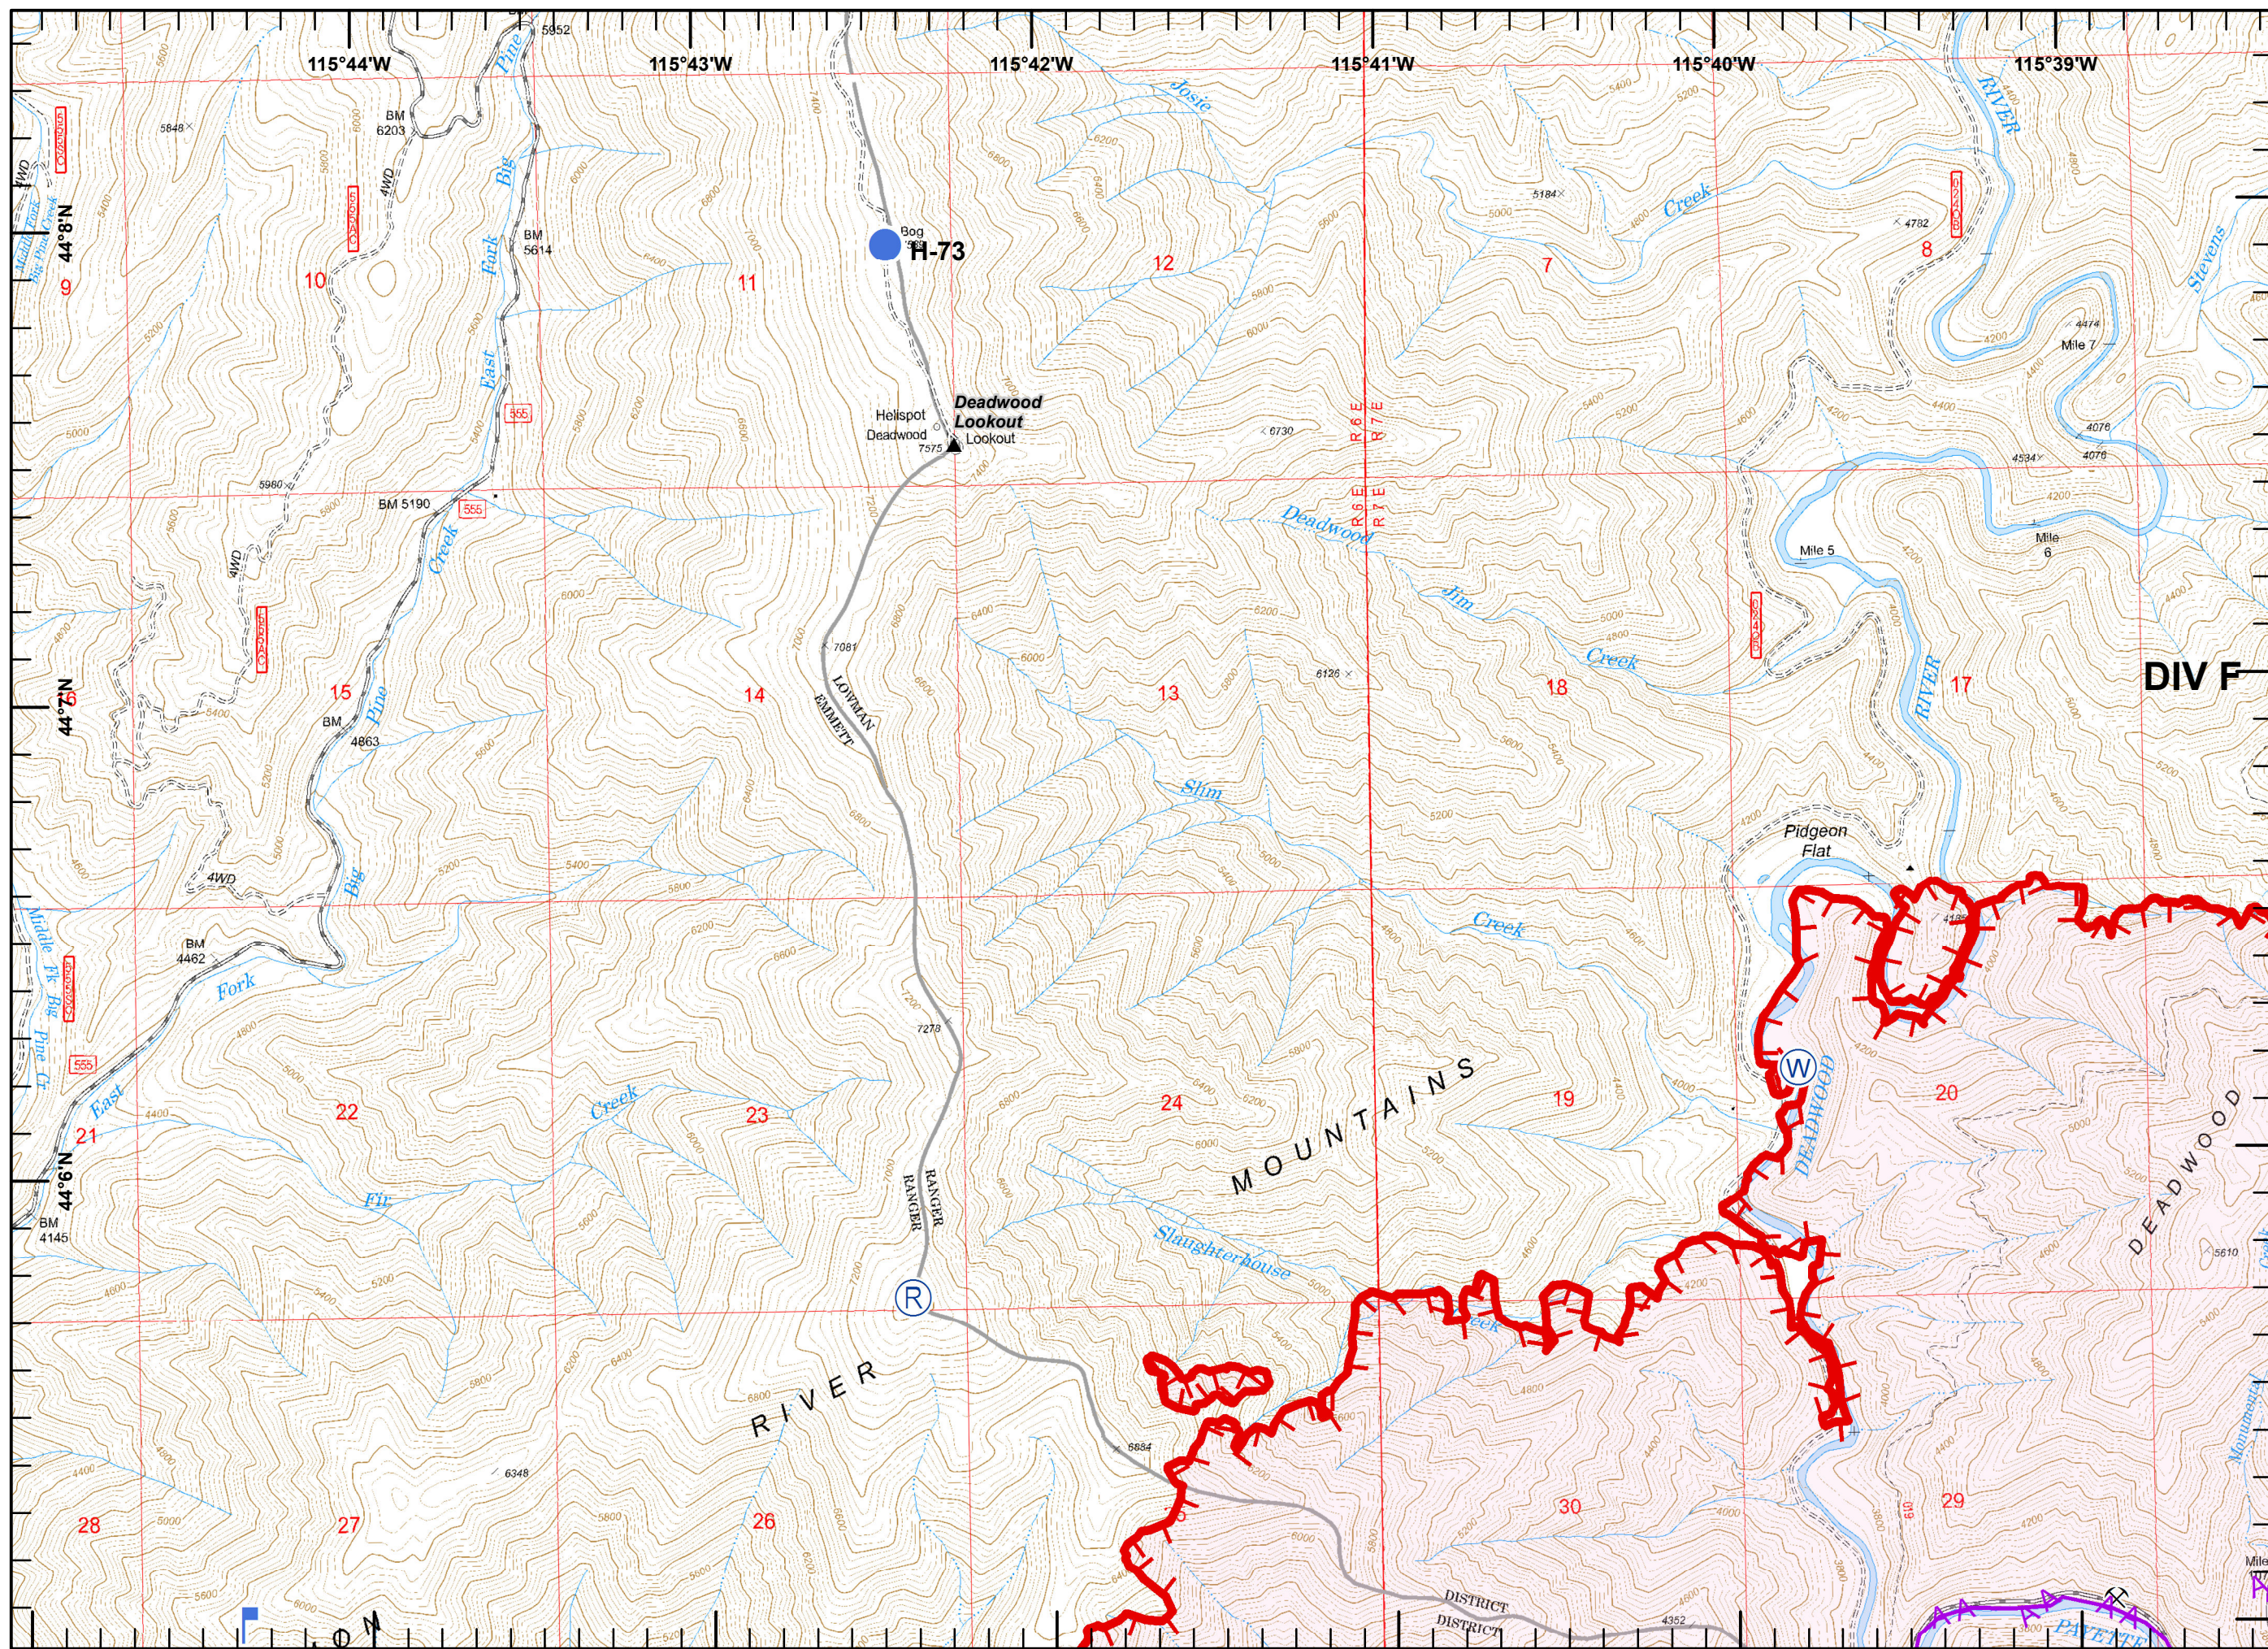

Legend

-  Mine
-  Drop Point
-  Lookout
-  Pump
-  Repeater
-  Sling Site
-  Uncontrolled Fire Edge
-  Completed Dozer Line
-  Hand Line
-  Planned Fire Line
-  Fire Polygon

Legend

- Lookout
- H - Hand Line

Legend

Lookout

Miles

Legend

Division Break

Miles

Legend

- Mine
- Helispot
- Lookout
- Repeater
- Water Source
- Uncontrolled Fire Edge
- Aerial Hazard
- Fire Polygon
- Sites**
- Structure

Legend

- Mine
- Camp
- Drop Point
- Helispot
- Water Source
- Hazard
- Zone Break
- Uncontrolled Fire Edge
- Completed Line
- Completed Dozer Line
- Hand Line
- Plow Line
- Proposed Dozer Line
- Aerial Hazard
- Fire Polygon
- Sites**
- Campground

Legend

-  Yurt
-  Mine
-  Drop Point
-  Helispot
-  Lookout
-  Pump
-  Water Source
-  Uncontrolled Fire Edge
-  Completed Line
- R - Road as Completed Line
-  Completed Dozer Line
- H - Hand Line
-  Plow Line
-  Fire Polygon