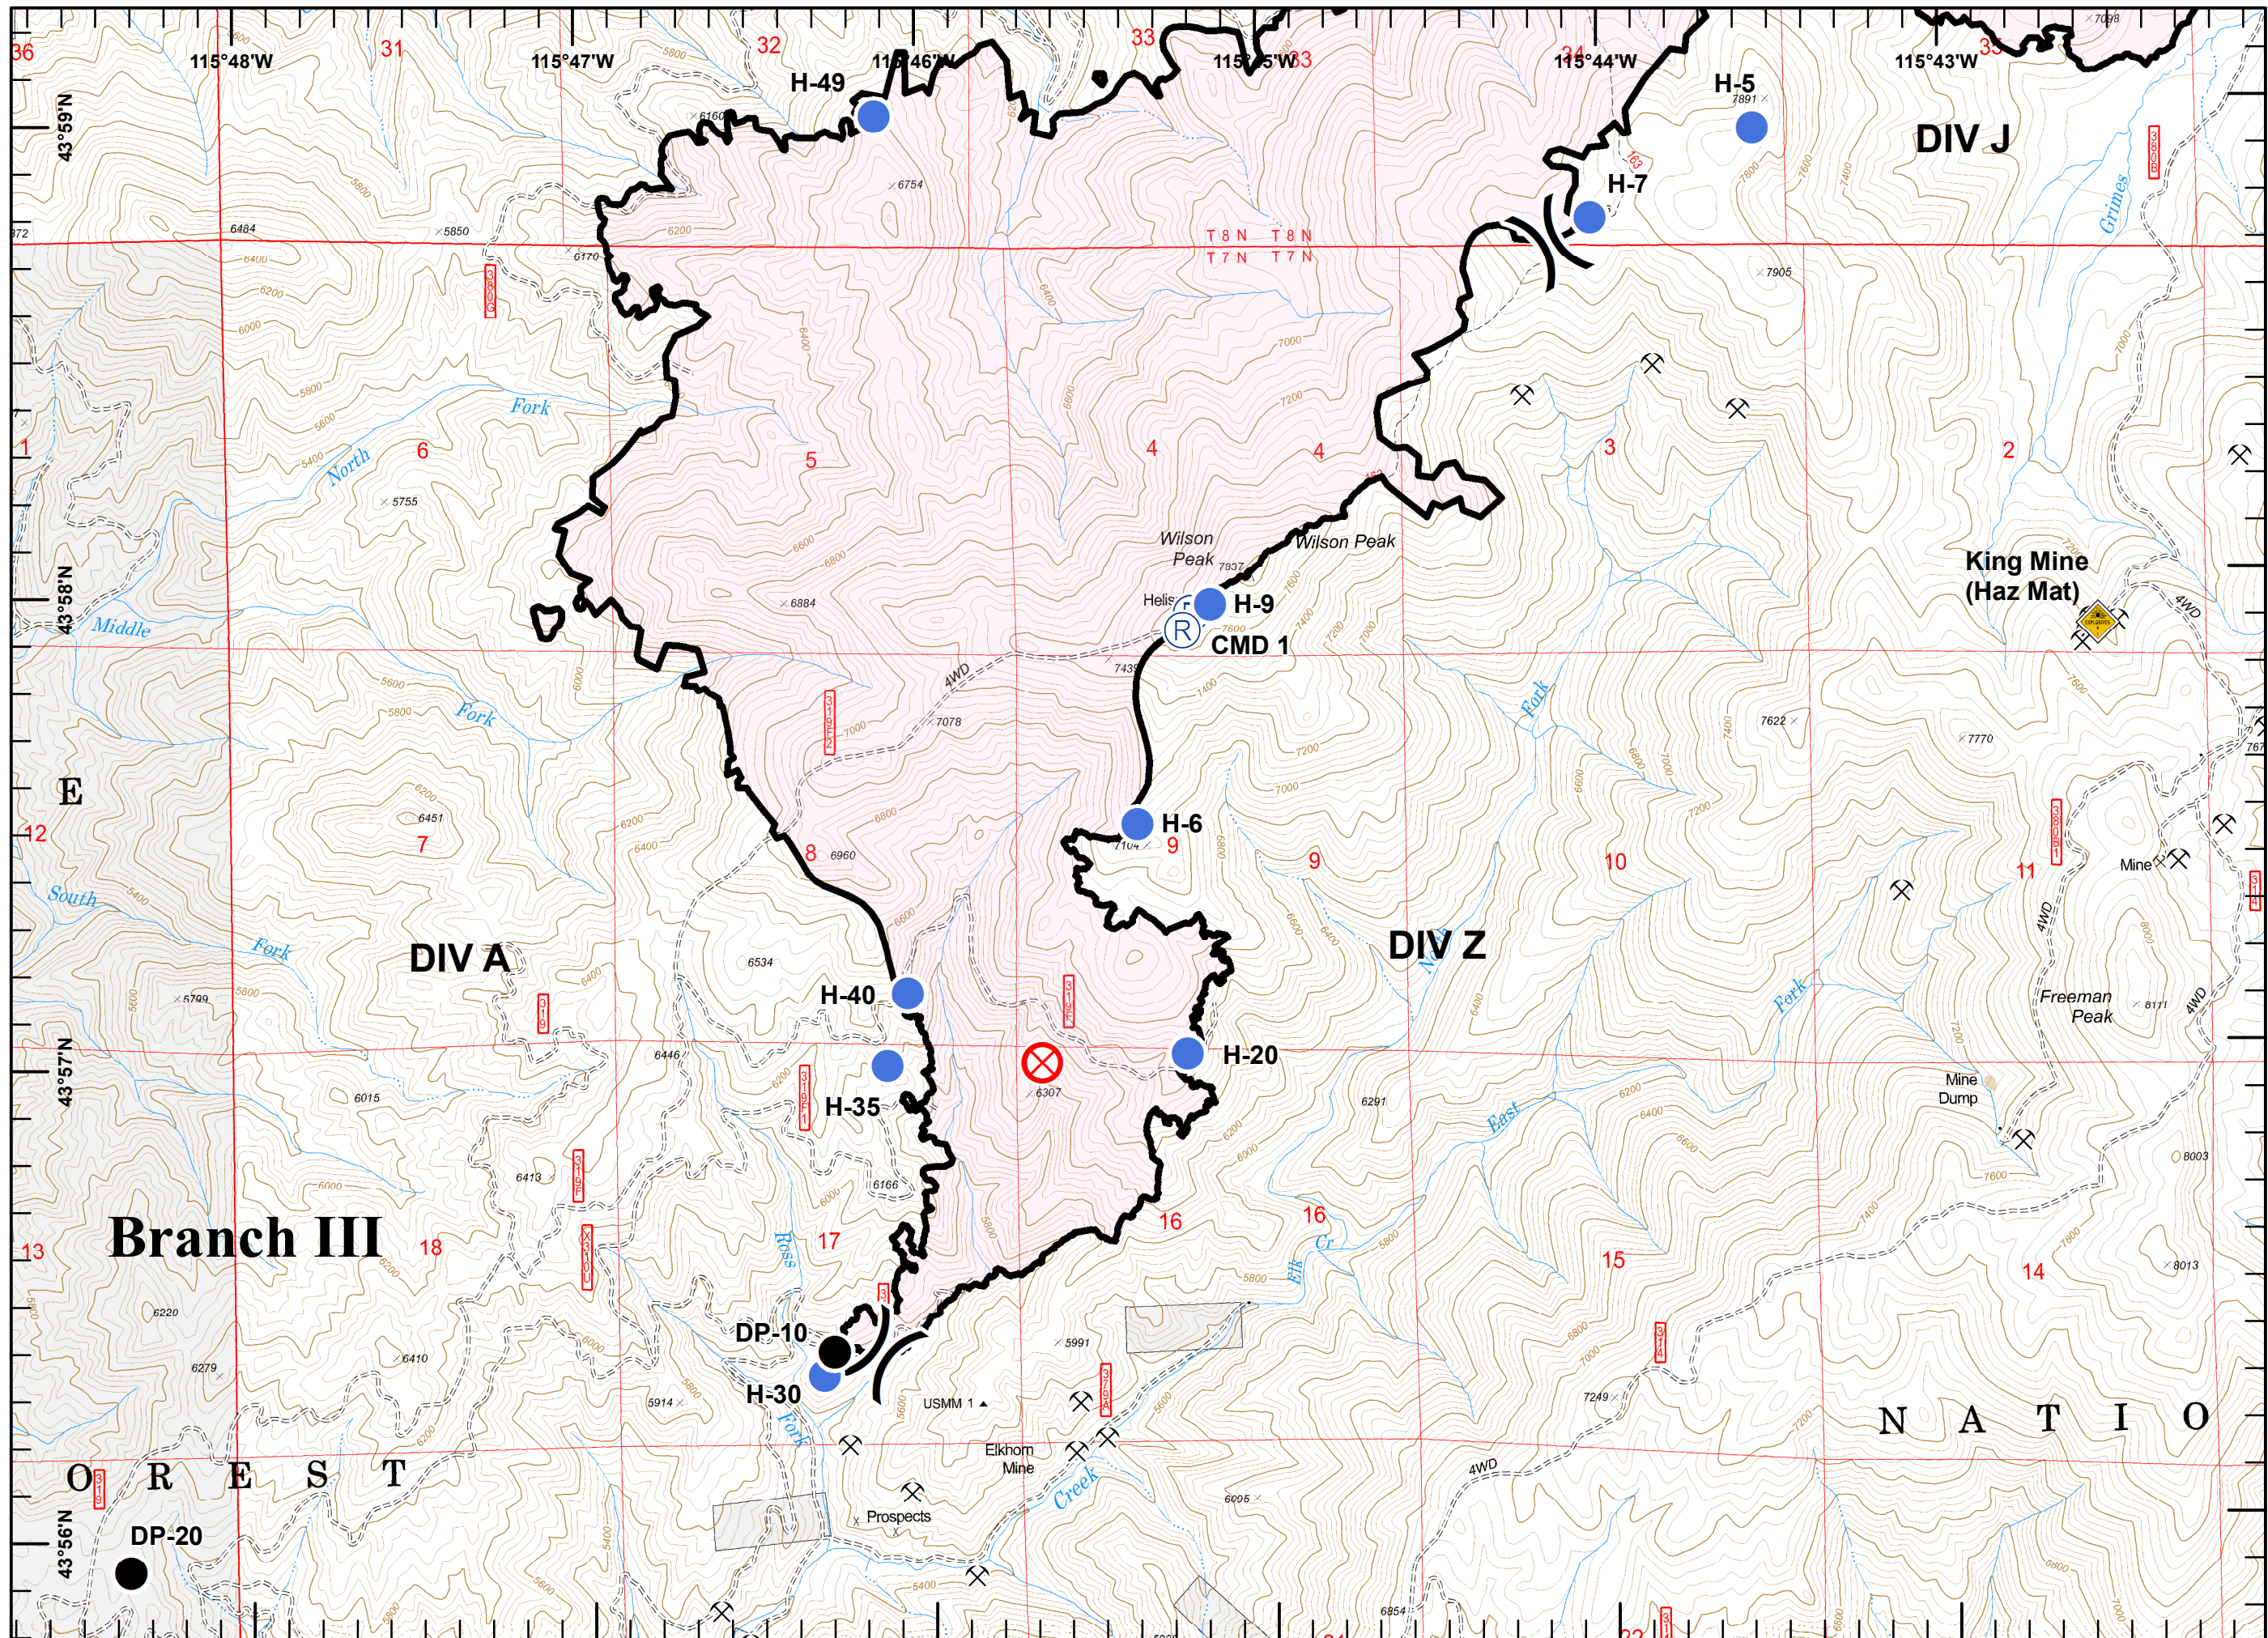

Southern Area Blue Team - SE
8/11/2016
9:11:07 PM

0 1 2 Miles

115°58'W 115°56'W 115°54'W 115°52'W 115°50'W 115°48'W 115°46'W 115°44'W 115°42'W 115°40'W 115°38'W 115°36'W 115°34'W 115°32'W 115°30'W 115°28'W 115°26'W 115°24'W 115°22'W 115°20'W 115°18'W 115°16'W 115°14'W

Legend

-  Mine
-  Drop Point
-  Fire Origin
-  Helispot
-  Repeater
-  Hazard
-  Division Break
-  Completed Line
-  Fire Polygon

Legend

-  Mine
-  Camp
-  Drop Point
-  Helispot
-  Lookout
-  Pump
-  Repeater
-  Water Source
-  Division Break
-  Uncontrolled Fire Edge
-  Completed Line
-  R - Road as Completed Line
-  Completed Dozer Line
-  H - Hand Line
-  Fire Polygon

Legend

-  Mine
-  Camp
-  Drop Point
-  Helispot
-  Lookout
-  Pump
-  Repeater
-  Sling Site
-  Water Source
-  Division Break
-  Uncontrolled Fire Edge
-  Completed Line
-  R - Road as Completed Line
-  Completed Dozer Line
-  H - Hand Line
-  Planned Fire Line
-  Fire Polygon

Legend

- Mine
- Camp
- Drop Point
- Helispot
- Water Source
- Hazard
- Zone Break
- Uncontrolled Fire Edge
- Completed Line
- Completed Dozer Line
- Hand Line
- Plow Line
- Proposed Dozer Line
- Aerial Hazard
- Fire Polygon
- Sites**
- Campground