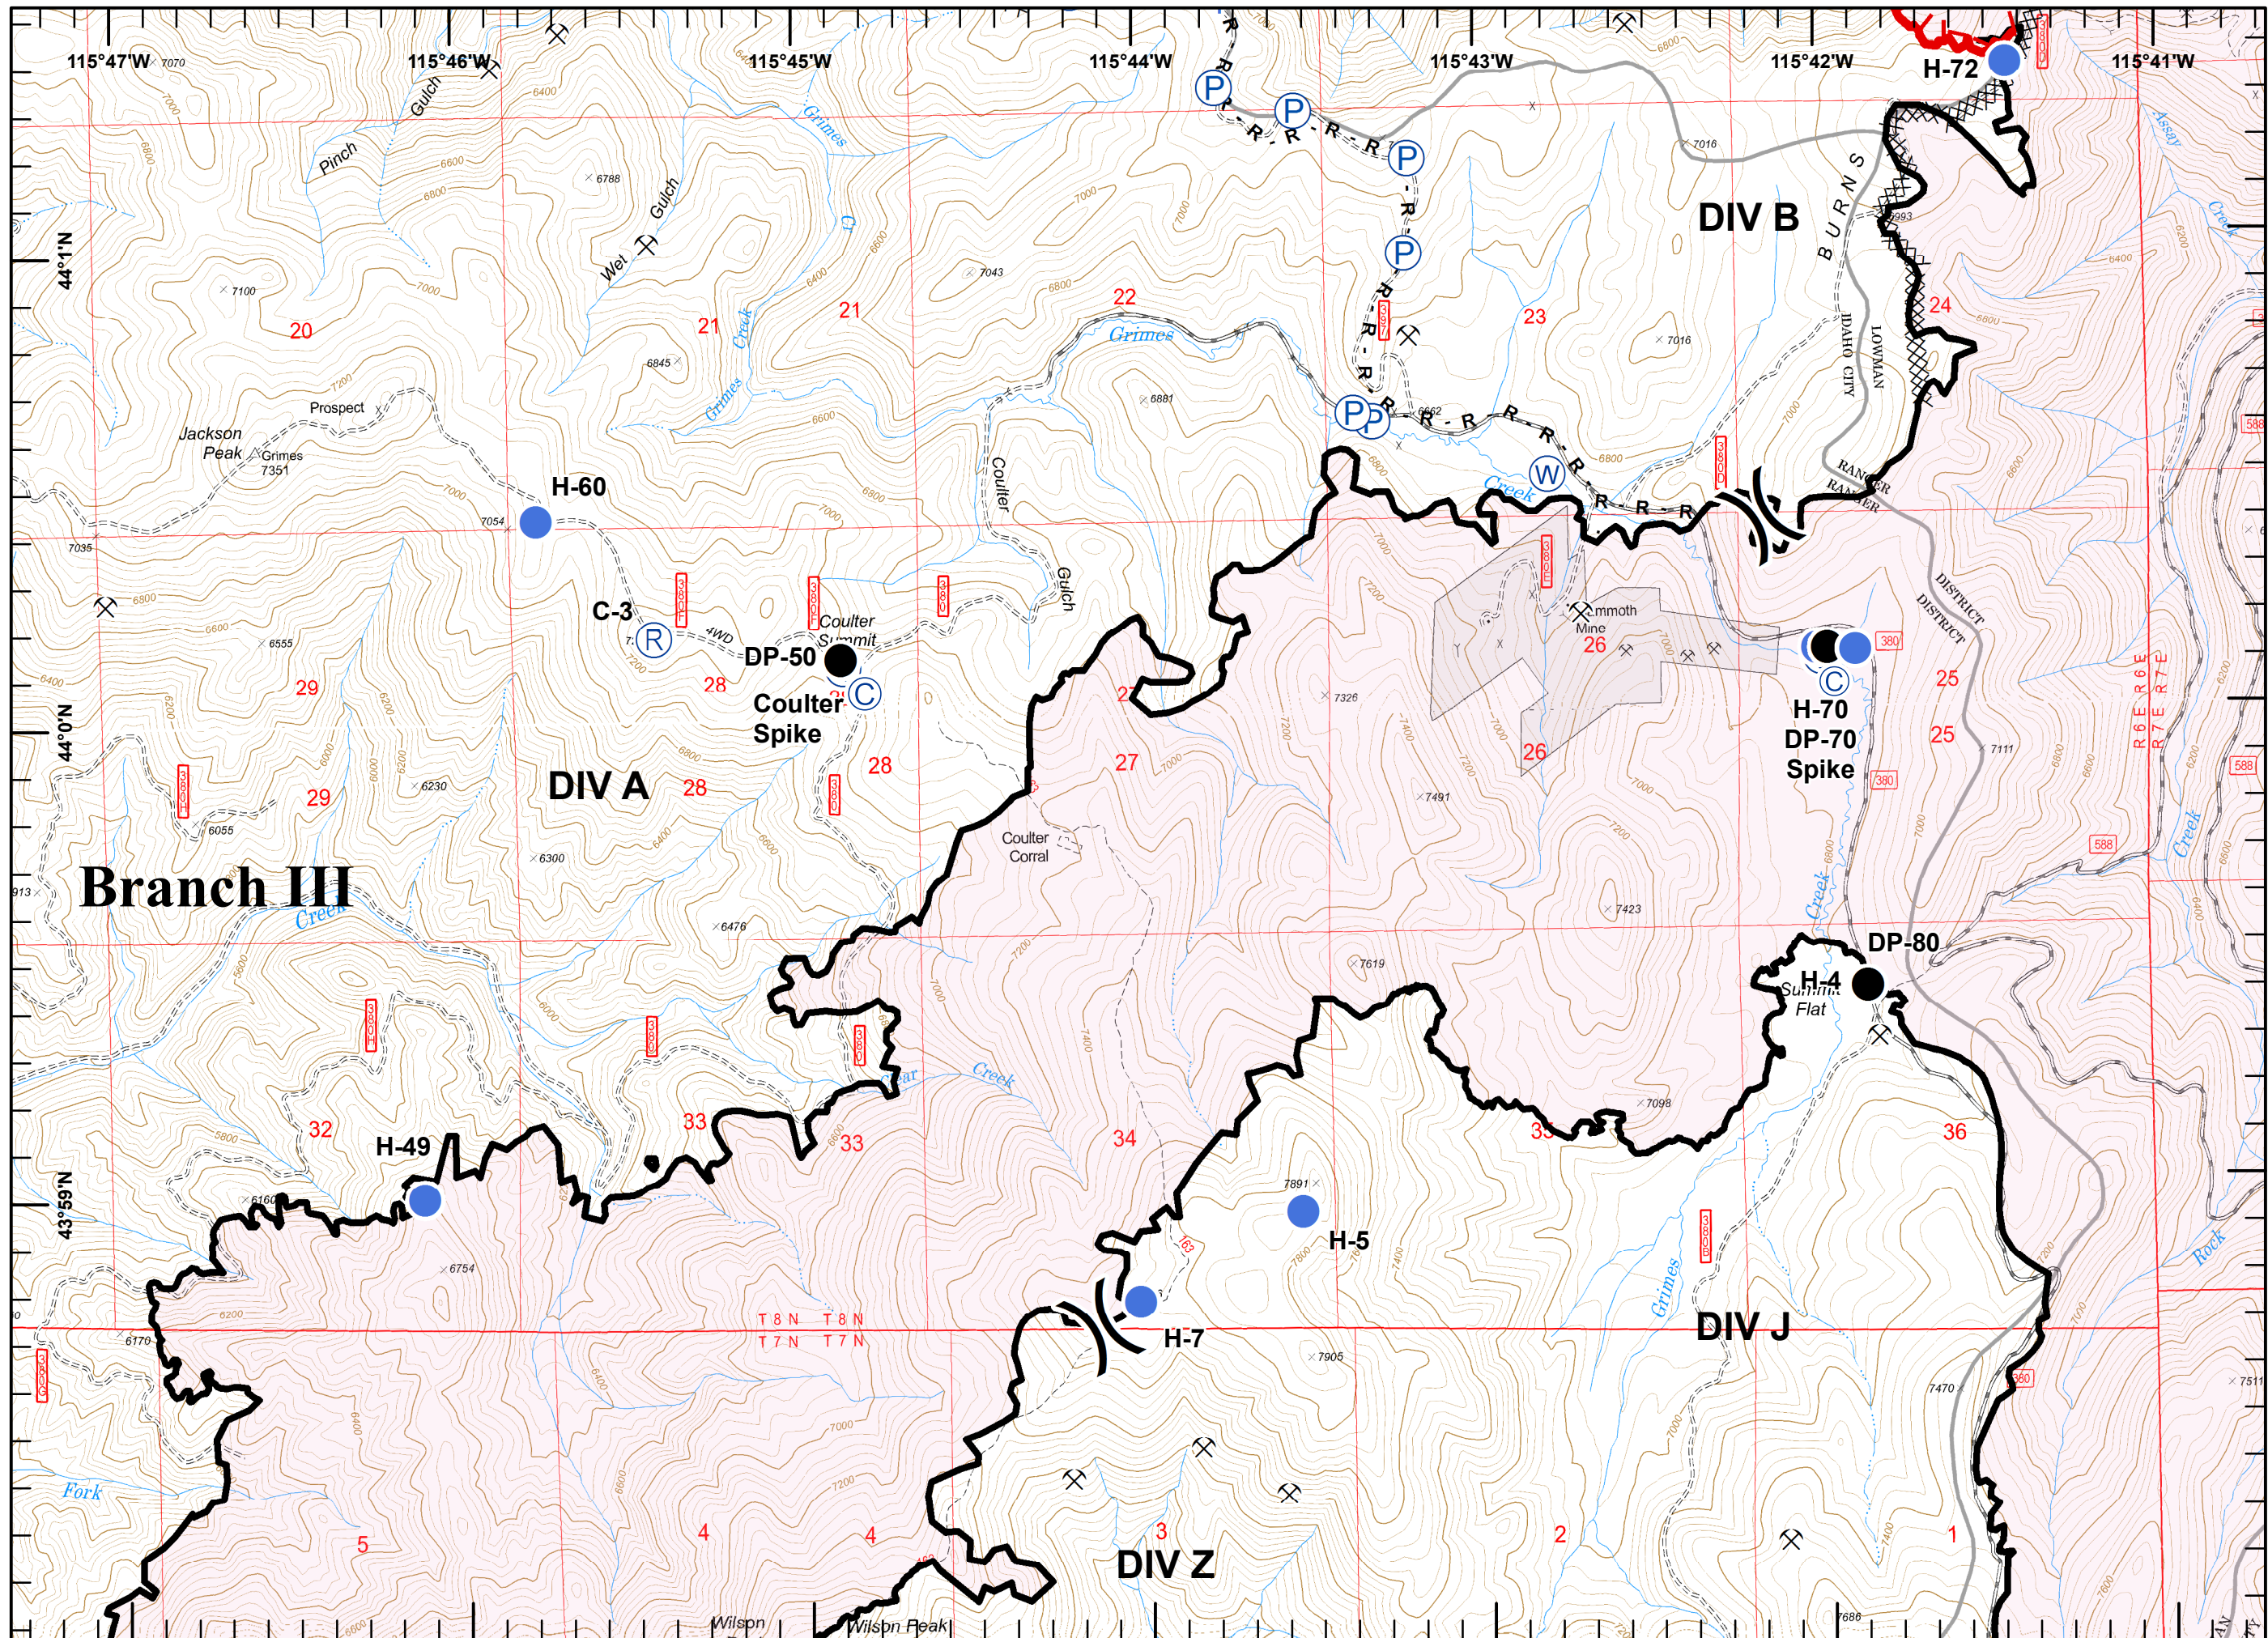

Southern Area Blue Team - SE
8/11/2016
9:11:07 PM

0 1 2 Miles

115°58'W 115°56'W 115°54'W 115°52'W 115°50'W 115°48'W 115°46'W 115°44'W 115°42'W 115°40'W 115°38'W 115°36'W 115°34'W 115°32'W 115°30'W 115°28'W 115°26'W 115°24'W 115°22'W 115°20'W 115°18'W 115°16'W 115°14'W

Legend

-  Mine
-  Drop Point
-  Fire Origin
-  Helispot
-  Repeater
-  Hazard
-  Division Break
-  Completed Line
-  Fire Polygon

Legend

-  Mine
-  Camp
-  Drop Point
-  Helispot
-  Lookout
-  Pump
-  Repeater
-  Water Source
-  Division Break
-  Uncontrolled Fire Edge
-  Completed Line
-  R - Road as Completed Line
-  Completed Dozer Line
-  H - Hand Line
-  Fire Polygon

Legend

-  Mine
-  Camp
-  Drop Point
-  Helispot
-  Lookout
-  Pump
-  Repeater
-  Sling Site
-  Water Source
-  Division Break
-  Uncontrolled Fire Edge
-  Completed Line
-  R - Road as Completed Line
-  Completed Dozer Line
-  H - Hand Line
-  Planned Fire Line
-  Fire Polygon

Legend

- Mine
- Camp
- Drop Point
- Helispot
- Water Source
- Hazard
- Zone Break
- Uncontrolled Fire Edge
- Completed Line
- Completed Dozer Line
- Hand Line
- Plow Line
- Proposed Dozer Line
- Aerial Hazard
- Fire Polygon
- Sites**
- Campground