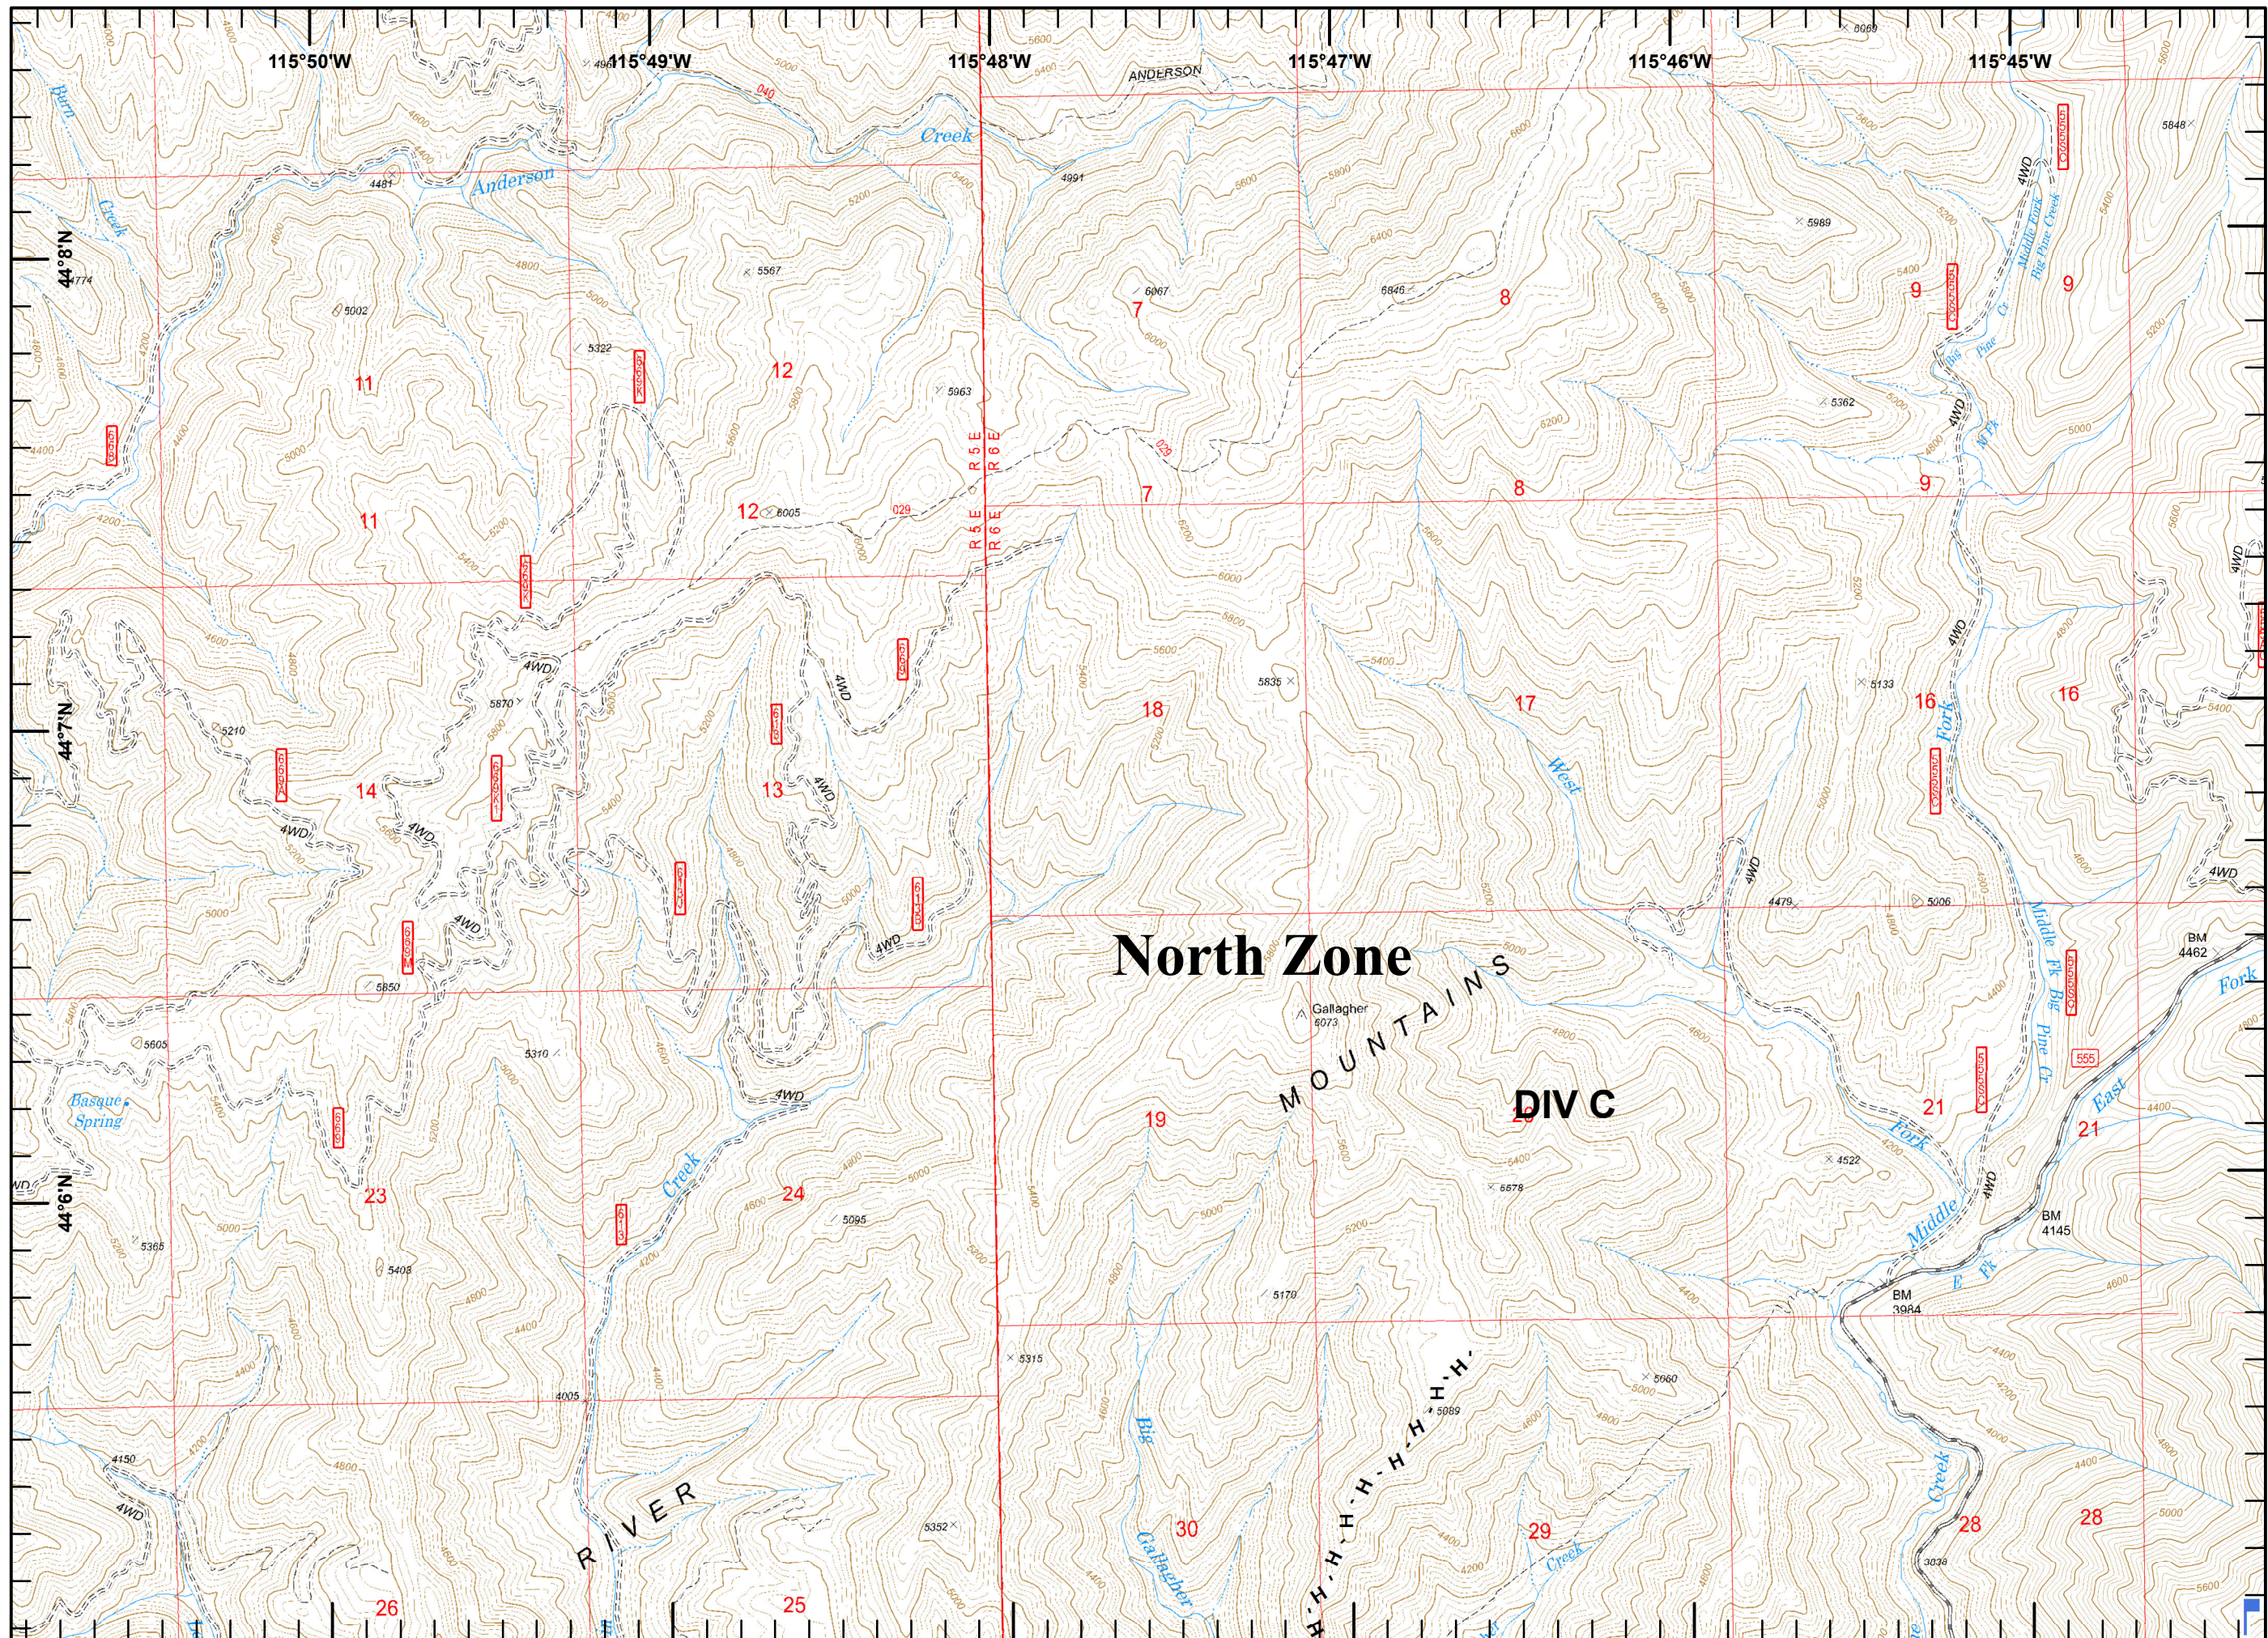

Legend

-  Mine
-  Drop Point
-  Fire Origin
-  Helispot
-  Repeater
-  Hazard
-  Division Break
-  Completed Line
-  Fire Polygon

Legend

-  Mine
-  Camp
-  Drop Point
-  Helispot
-  Lookout
-  Pump
-  Repeater
-  Water Source
-  Division Break
-  Uncontrolled Fire Edge
-  Completed Line
-  R - Road as Completed Line
-  Completed Dozer Line
-  H - Hand Line
-  Fire Polygon

Legend

-  Mine
-  Camp
-  Drop Point
-  Helispot
-  Lookout
-  Pump
-  Repeater
-  Sling Site
-  Water Source
-  Division Break
-  Uncontrolled Fire Edge
-  Completed Line
-  R - Road as Completed Line
-  Completed Dozer Line
-  H - Hand Line
-  Planned Fire Line
-  Fire Polygon

Legend

-  Mine
-  Drop Point
-  Lookout
-  Pump
-  Repeater
-  Sling Site
-  Uncontrolled Fire Edge
-  Completed Dozer Line
-  Hand Line
-  Planned Fire Line
-  Fire Polygon

Legend

- Lookout
- H - Hand Line

Legend

Lookout

Miles

Legend

Division Break

Miles

Legend

- Mine
- Helispot
- Lookout
- Repeater
- Water Source
- Uncontrolled Fire Edge
- Aerial Hazard
- Fire Polygon
- Sites**
- Structure