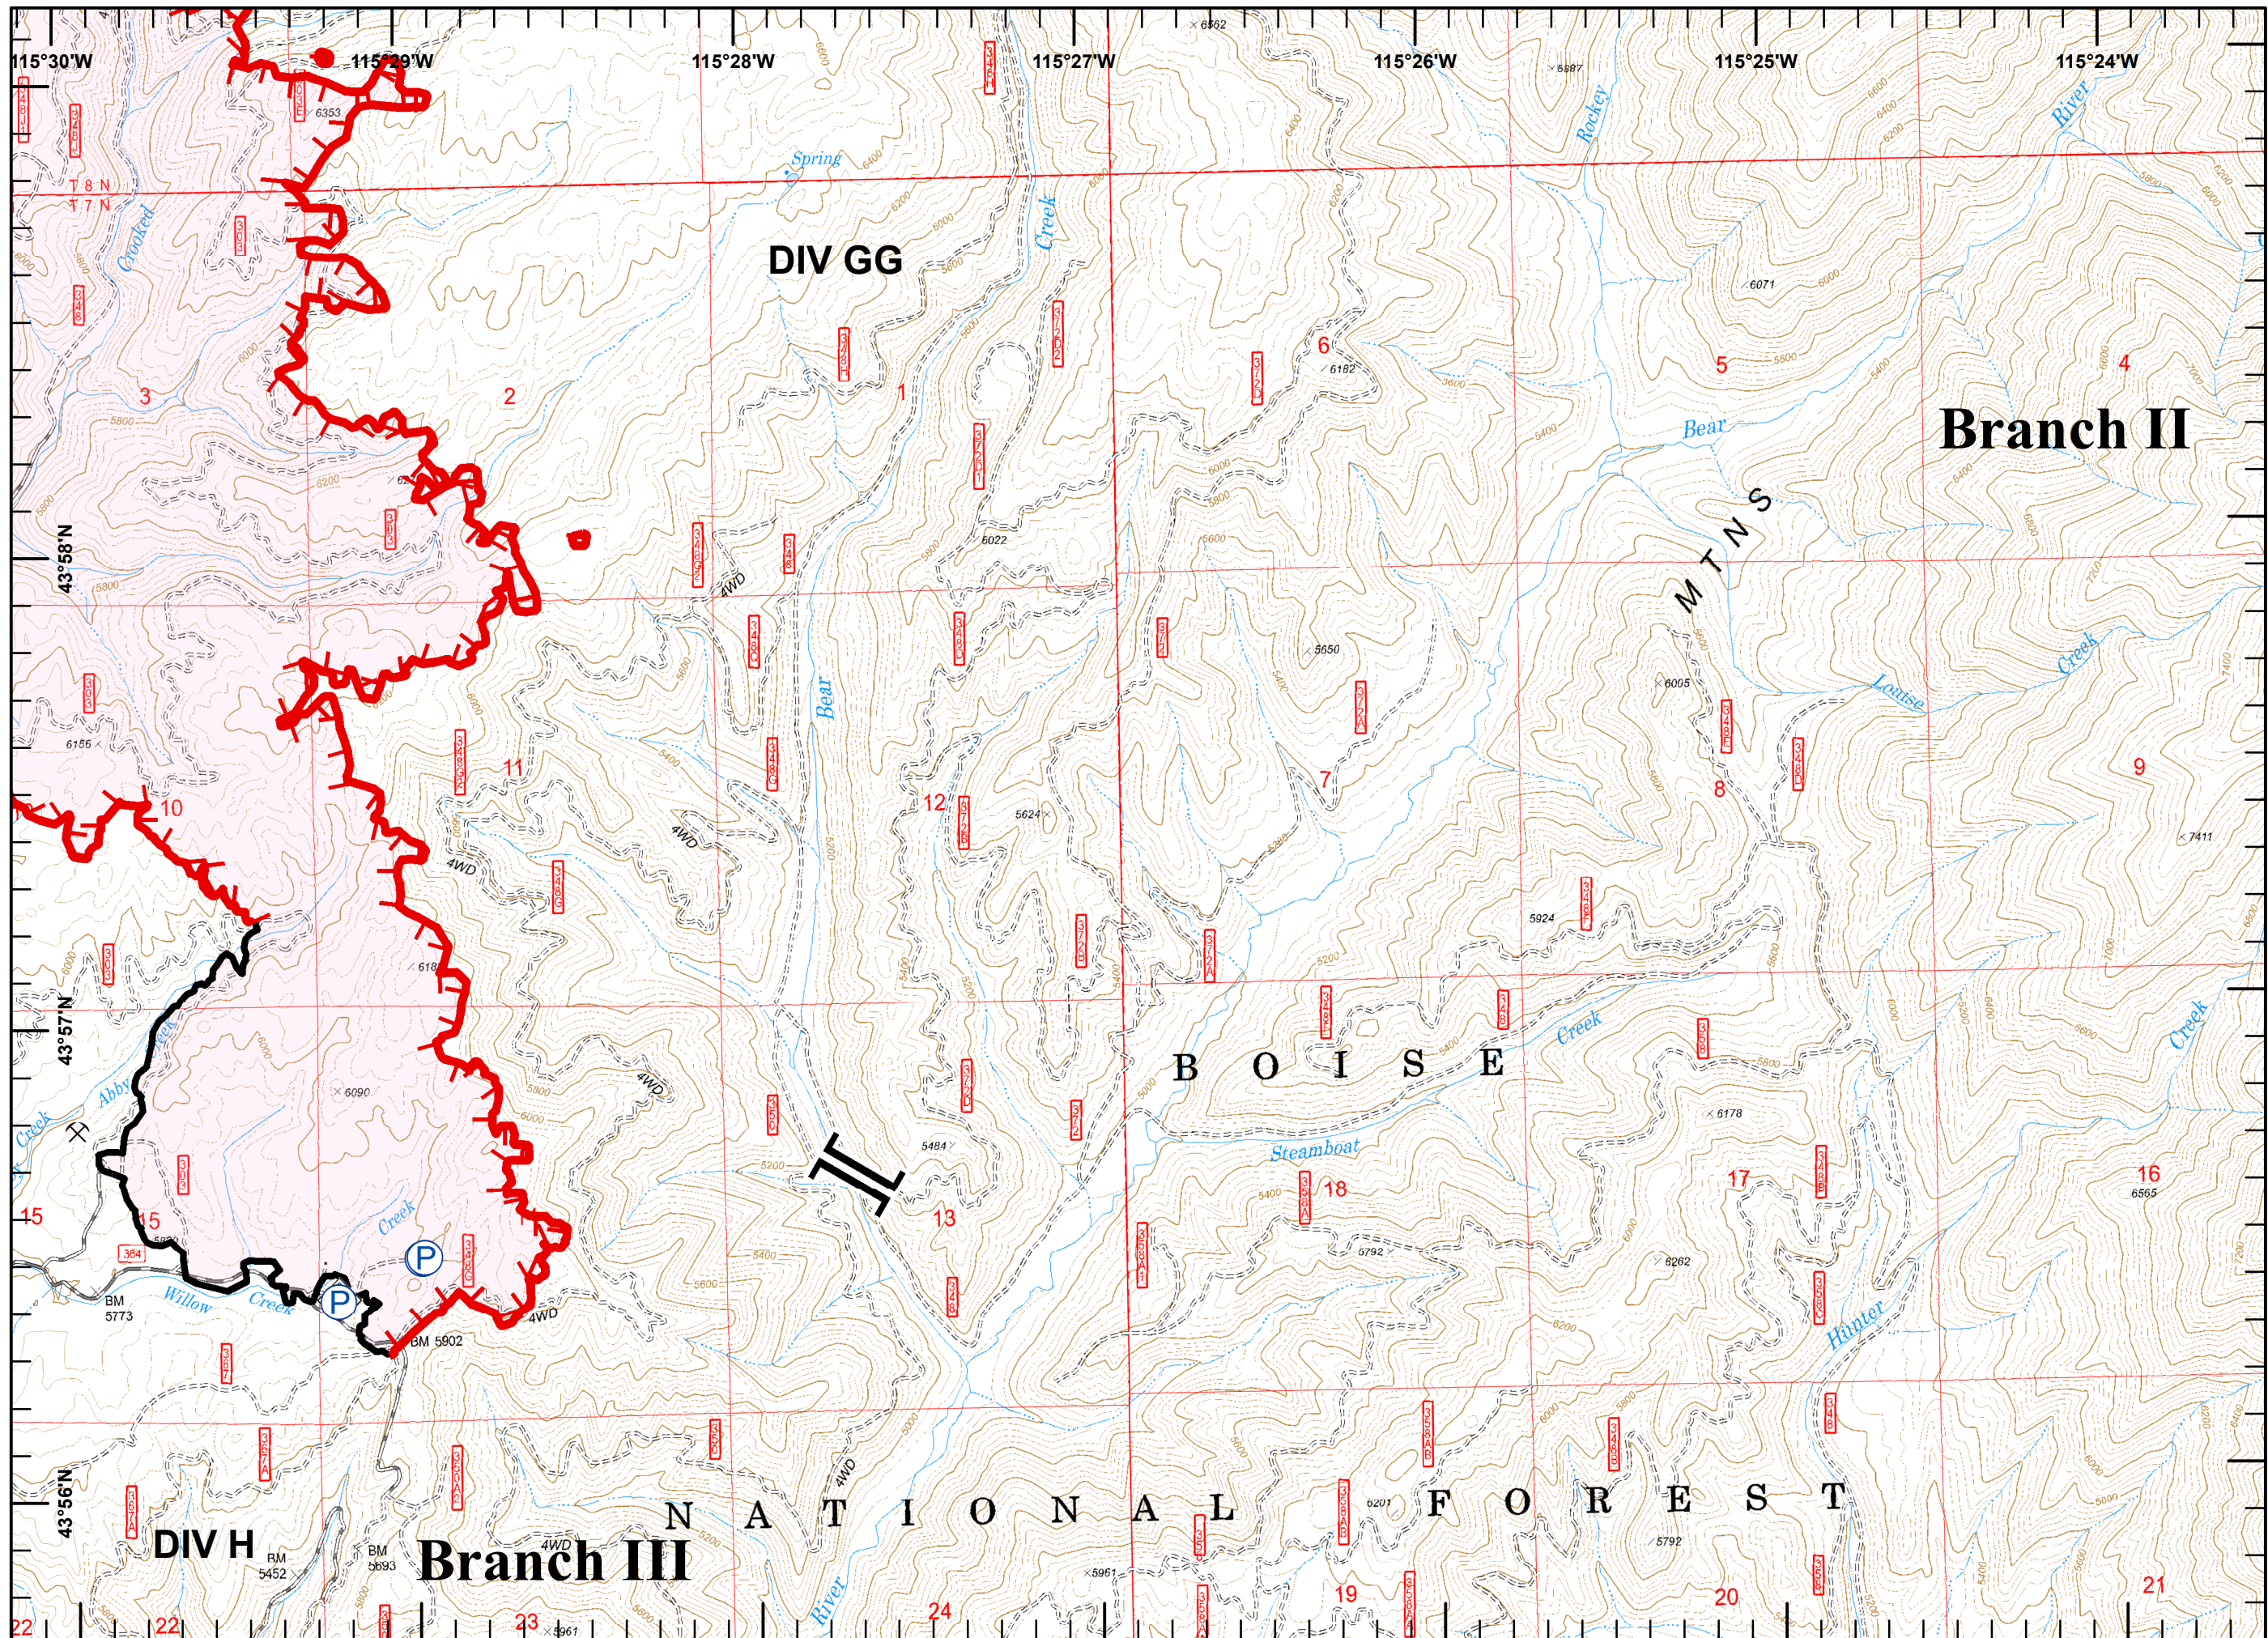

Legend

- Mine
- Pump
- Hazard
- Branch Break
- Uncontrolled Fire Edge
- Completed Line
- Fire Polygon