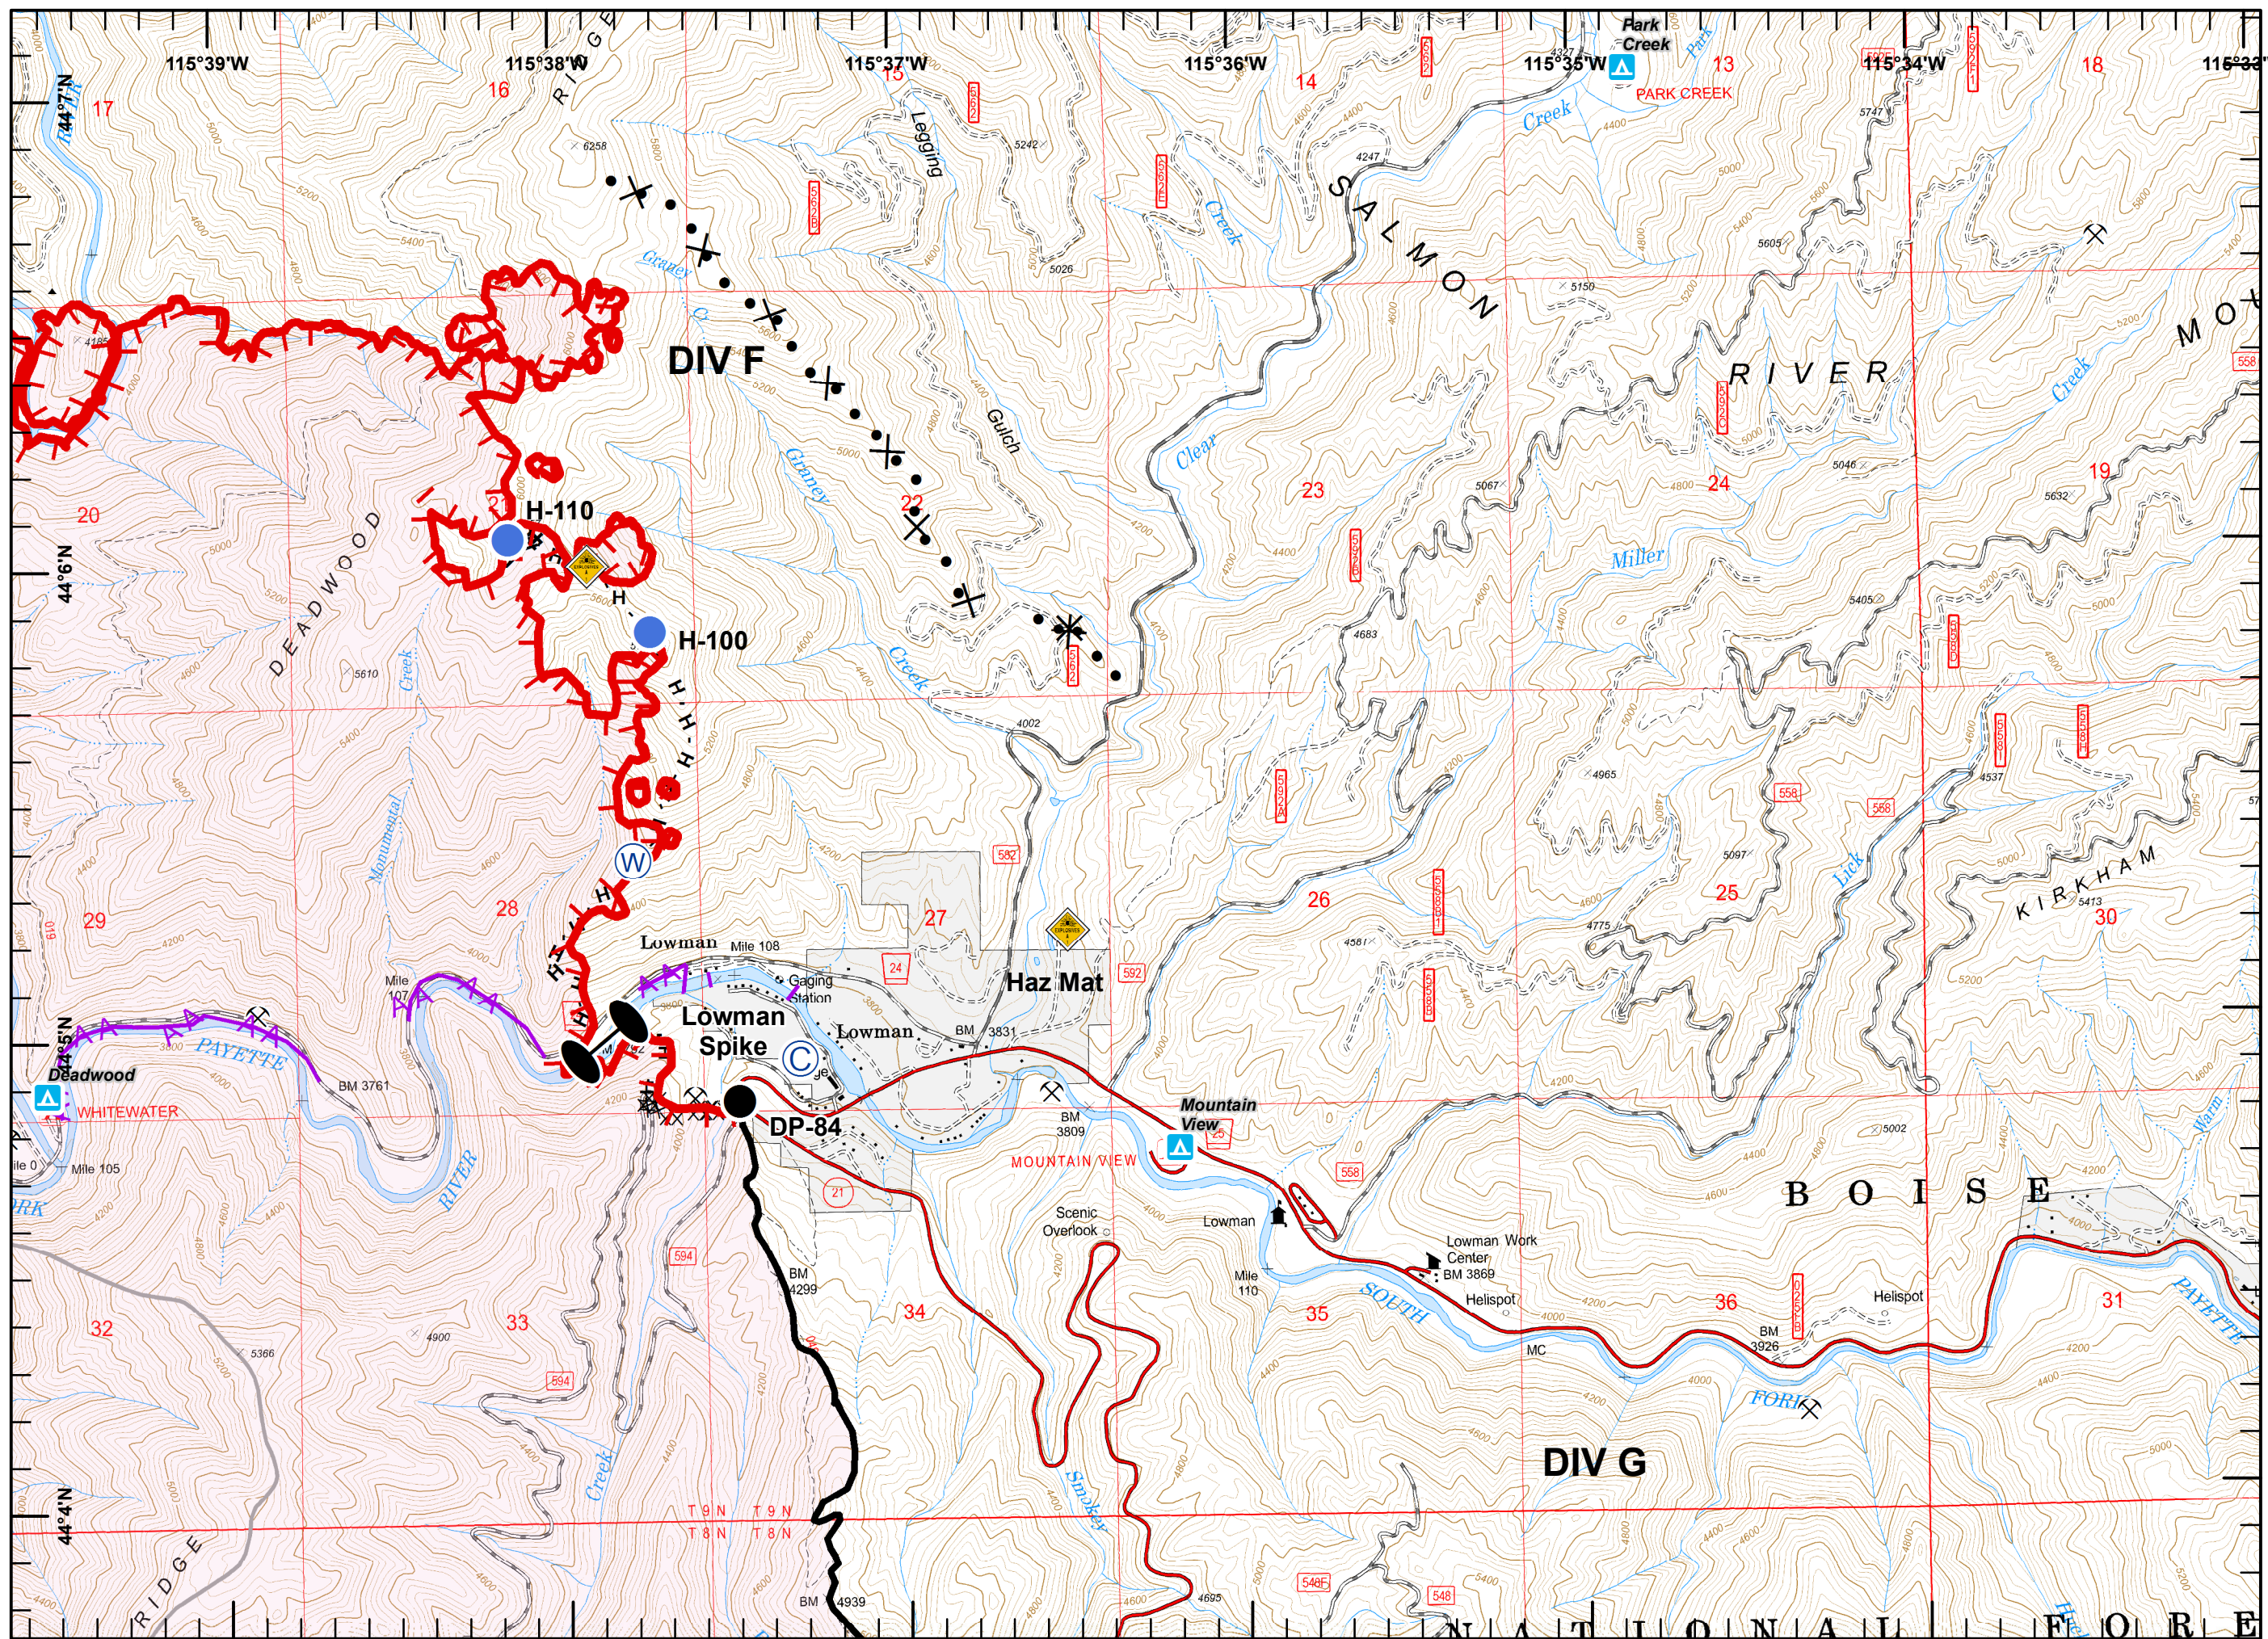

Legend

-  Mine
-  Drop Point
-  Lookout
-  Pump
-  Repeater
-  Sling Site
-  Uncontrolled Fire Edge
-  Completed Dozer Line
-  Hand Line
-  Planned Fire Line
-  Fire Polygon

Legend

- Lookout
- H - Hand Line

Legend

Lookout

Miles

Legend

Division Break

Miles

Legend

- Mine
- Helispot
- Lookout
- Repeater
- Water Source
- Uncontrolled Fire Edge
- Aerial Hazard
- Fire Polygon
- Sites**
- Structure

Legend

- Mine
- Camp
- Drop Point
- Helispot
- Water Source
- Hazard
- Zone Break
- Uncontrolled Fire Edge
- Completed Line
- Completed Dozer Line
- Hand Line
- Plow Line
- Proposed Dozer Line
- Aerial Hazard
- Fire Polygon
- Sites**
- Campground

Legend

-  Lookout
-  Mine
-  Drop Point
-  Helispot
-  Lookout
-  Pump
-  Repeater
-  Spot Fire
-  Water Source
-  Uncontrolled Fire Edge
-  Completed Dozer Line
-  H - Hand Line
-  Other
-  Fire Polygon
- Sites**
-  Structure