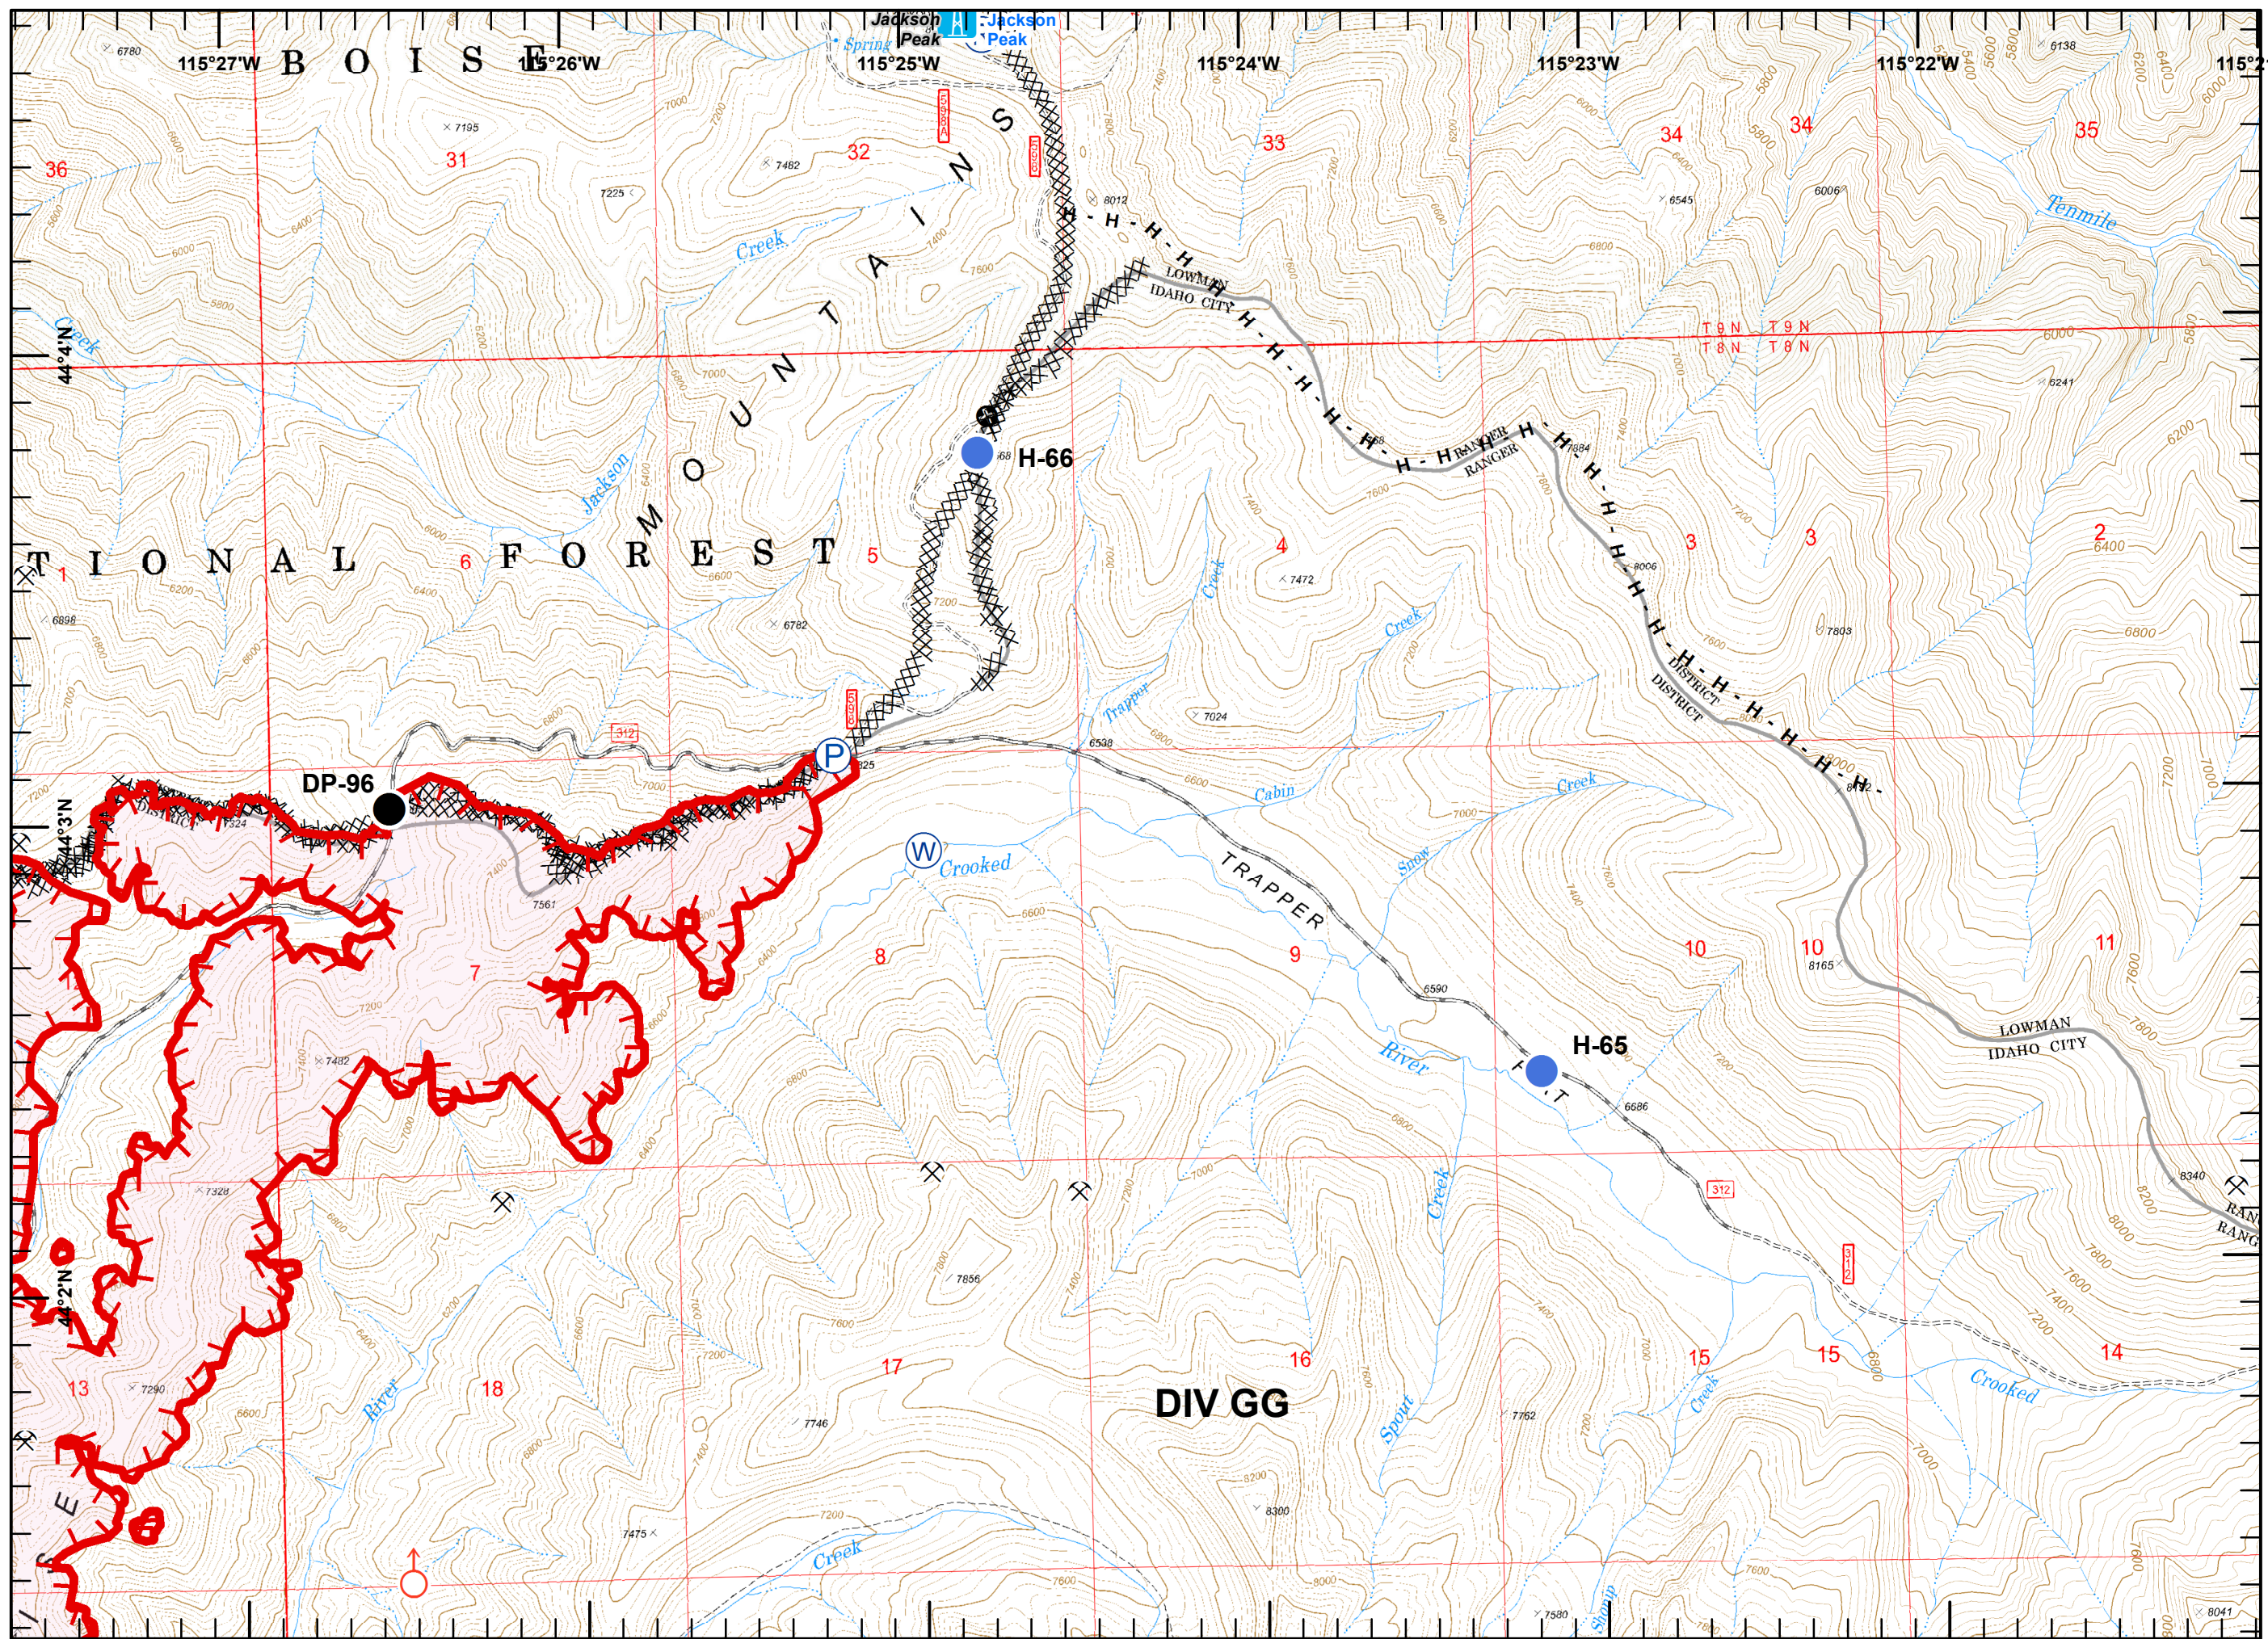

Legend

- Mine
- Camp
- Drop Point
- Helispot
- Water Source
- Hazard
- Zone Break
- Uncontrolled Fire Edge
- Completed Line
- Completed Dozer Line
- Hand Line
- Plow Line
- Proposed Dozer Line
- Aerial Hazard
- Fire Polygon
- Sites**
- Campground

Legend

-  Yurt
-  Mine
-  Drop Point
-  Helispot
-  Lookout
-  Pump
-  Water Source
-  Uncontrolled Fire Edge
-  Completed Line
- R - Road as Completed Line
-  Completed Dozer Line
- H - Hand Line
-  Plow Line
-  Fire Polygon

Legend

-  Mine
-  Drop Point
-  Mobile Weather Unit
-  Pump
-  Spot Fire
-  Water Source
-  Hazard
-  Division Break
-  Uncontrolled Fire Edge
-  Completed Line
-  Completed Dozer Line
-  Fire Polygon Sites
-  Campground

Legend

-  Lookout
-  Mine
-  Drop Point
-  Helispot
-  Lookout
-  Pump
-  Repeater
-  Spot Fire
-  Water Source
-  Uncontrolled Fire Edge
-  Completed Dozer Line
-  H - Hand Line
-  Other
-  Fire Polygon
- Sites**
-  Structure