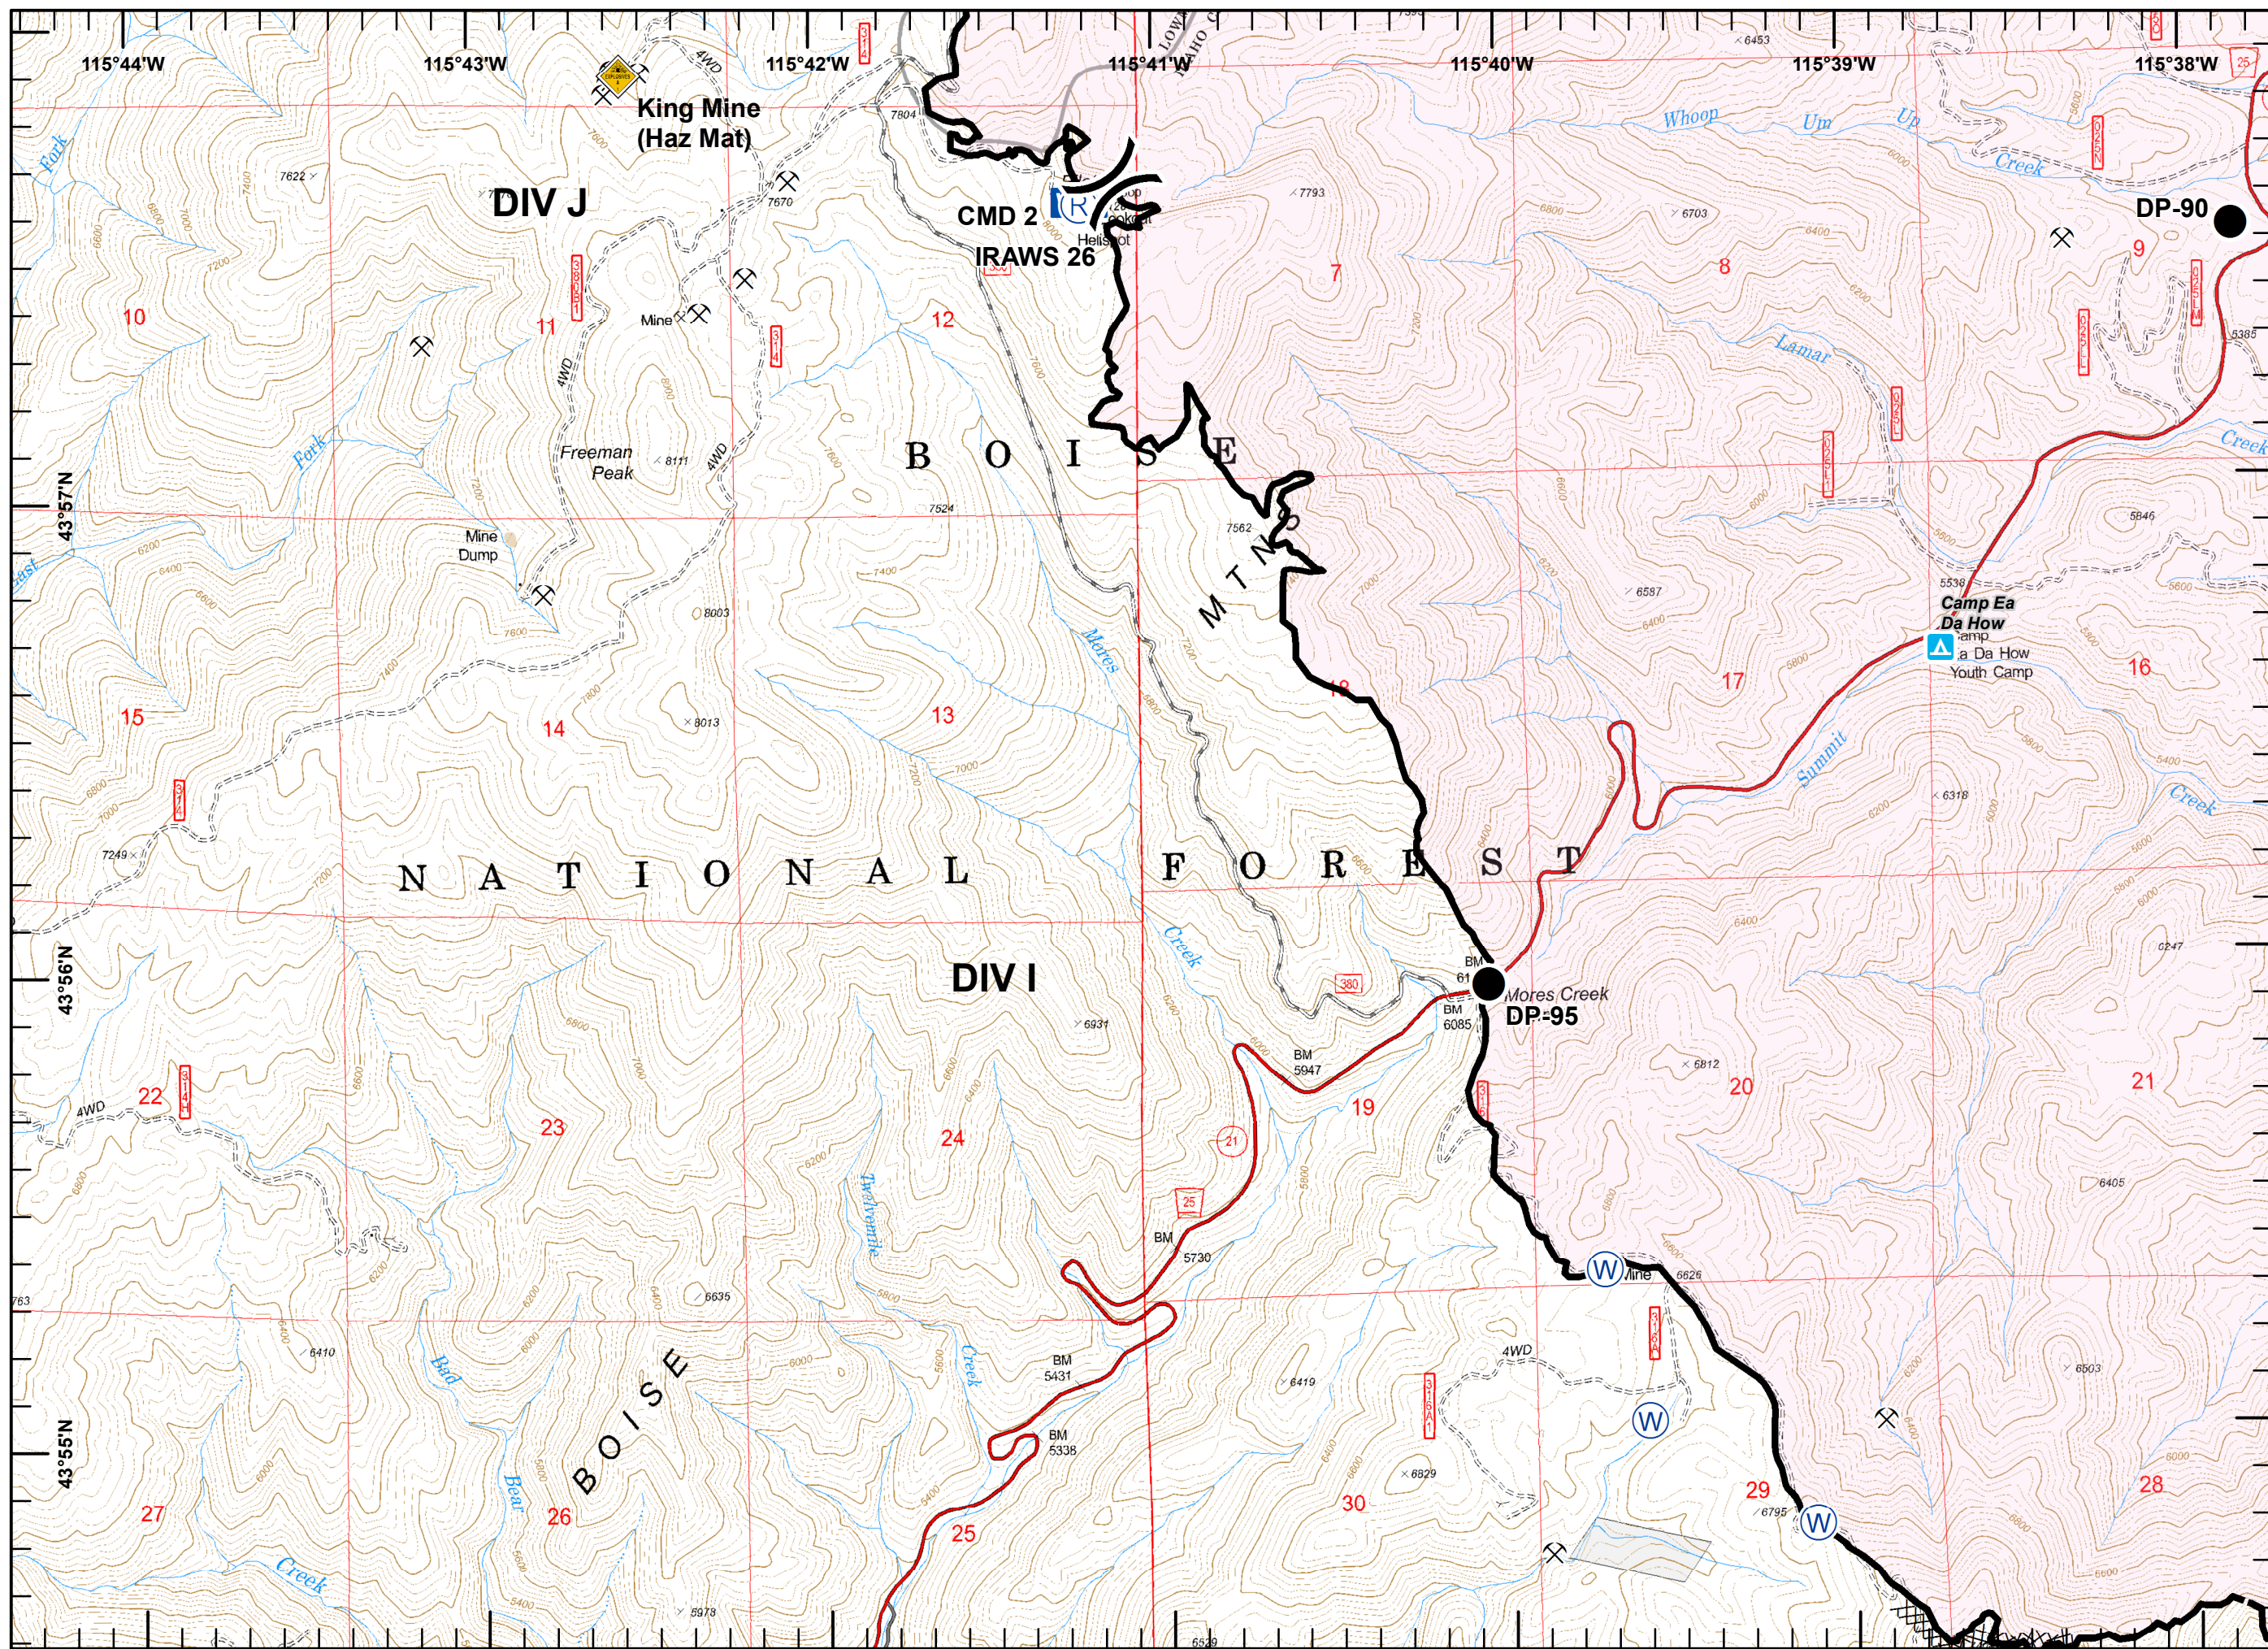

Legend

- Mine
- Camp
- Drop Point
- Helispot
- Water Source
- Hazard
- Zone Break
- Uncontrolled Fire Edge
- Completed Line
- Completed Dozer Line
- Hand Line
- Plow Line
- Proposed Dozer Line
- Aerial Hazard
- Fire Polygon
- Sites**
- Campground

Legend

-  Lookout
-  Mine
-  Drop Point
-  Helispot
-  Lookout
-  Pump
-  Repeater
-  Spot Fire
-  Water Source
-  Uncontrolled Fire Edge
-  Completed Dozer Line
-  H - Hand Line
-  Other
-  Fire Polygon
- Sites**
-  Structure

Legend

- Mine
- Drop Point
- Water Source
- Division Break
- Uncontrolled Fire Edge
- Completed Line
- H - Hand Line
- Fire Polygon

Miles

Legend

-  Lookout
-  Mine
-  Repeater
-  Telephone
-  Water Source
-  Division Break
-  Completed Line
-  Completed Dozer Line
-  Hand Line
-  Fire Polygon Sites
- Sites**
-  Campground

Miles

Legend

-  Mine
-  Drop Point
-  Mobile Weather Unit
-  Repeater
-  Water Source
-  Hazard
-  Division Break
-  Completed Line
-  Completed Dozer Line
-  Fire Polygon
- Sites**
-  Campground

Legend

-  Mine
-  Drop Point
-  Fire Origin
-  Helispot
-  Mobile Weather Unit
-  Repeater
-  Hazard
-  Division Break
-  Completed Line
-  Fire Polygon