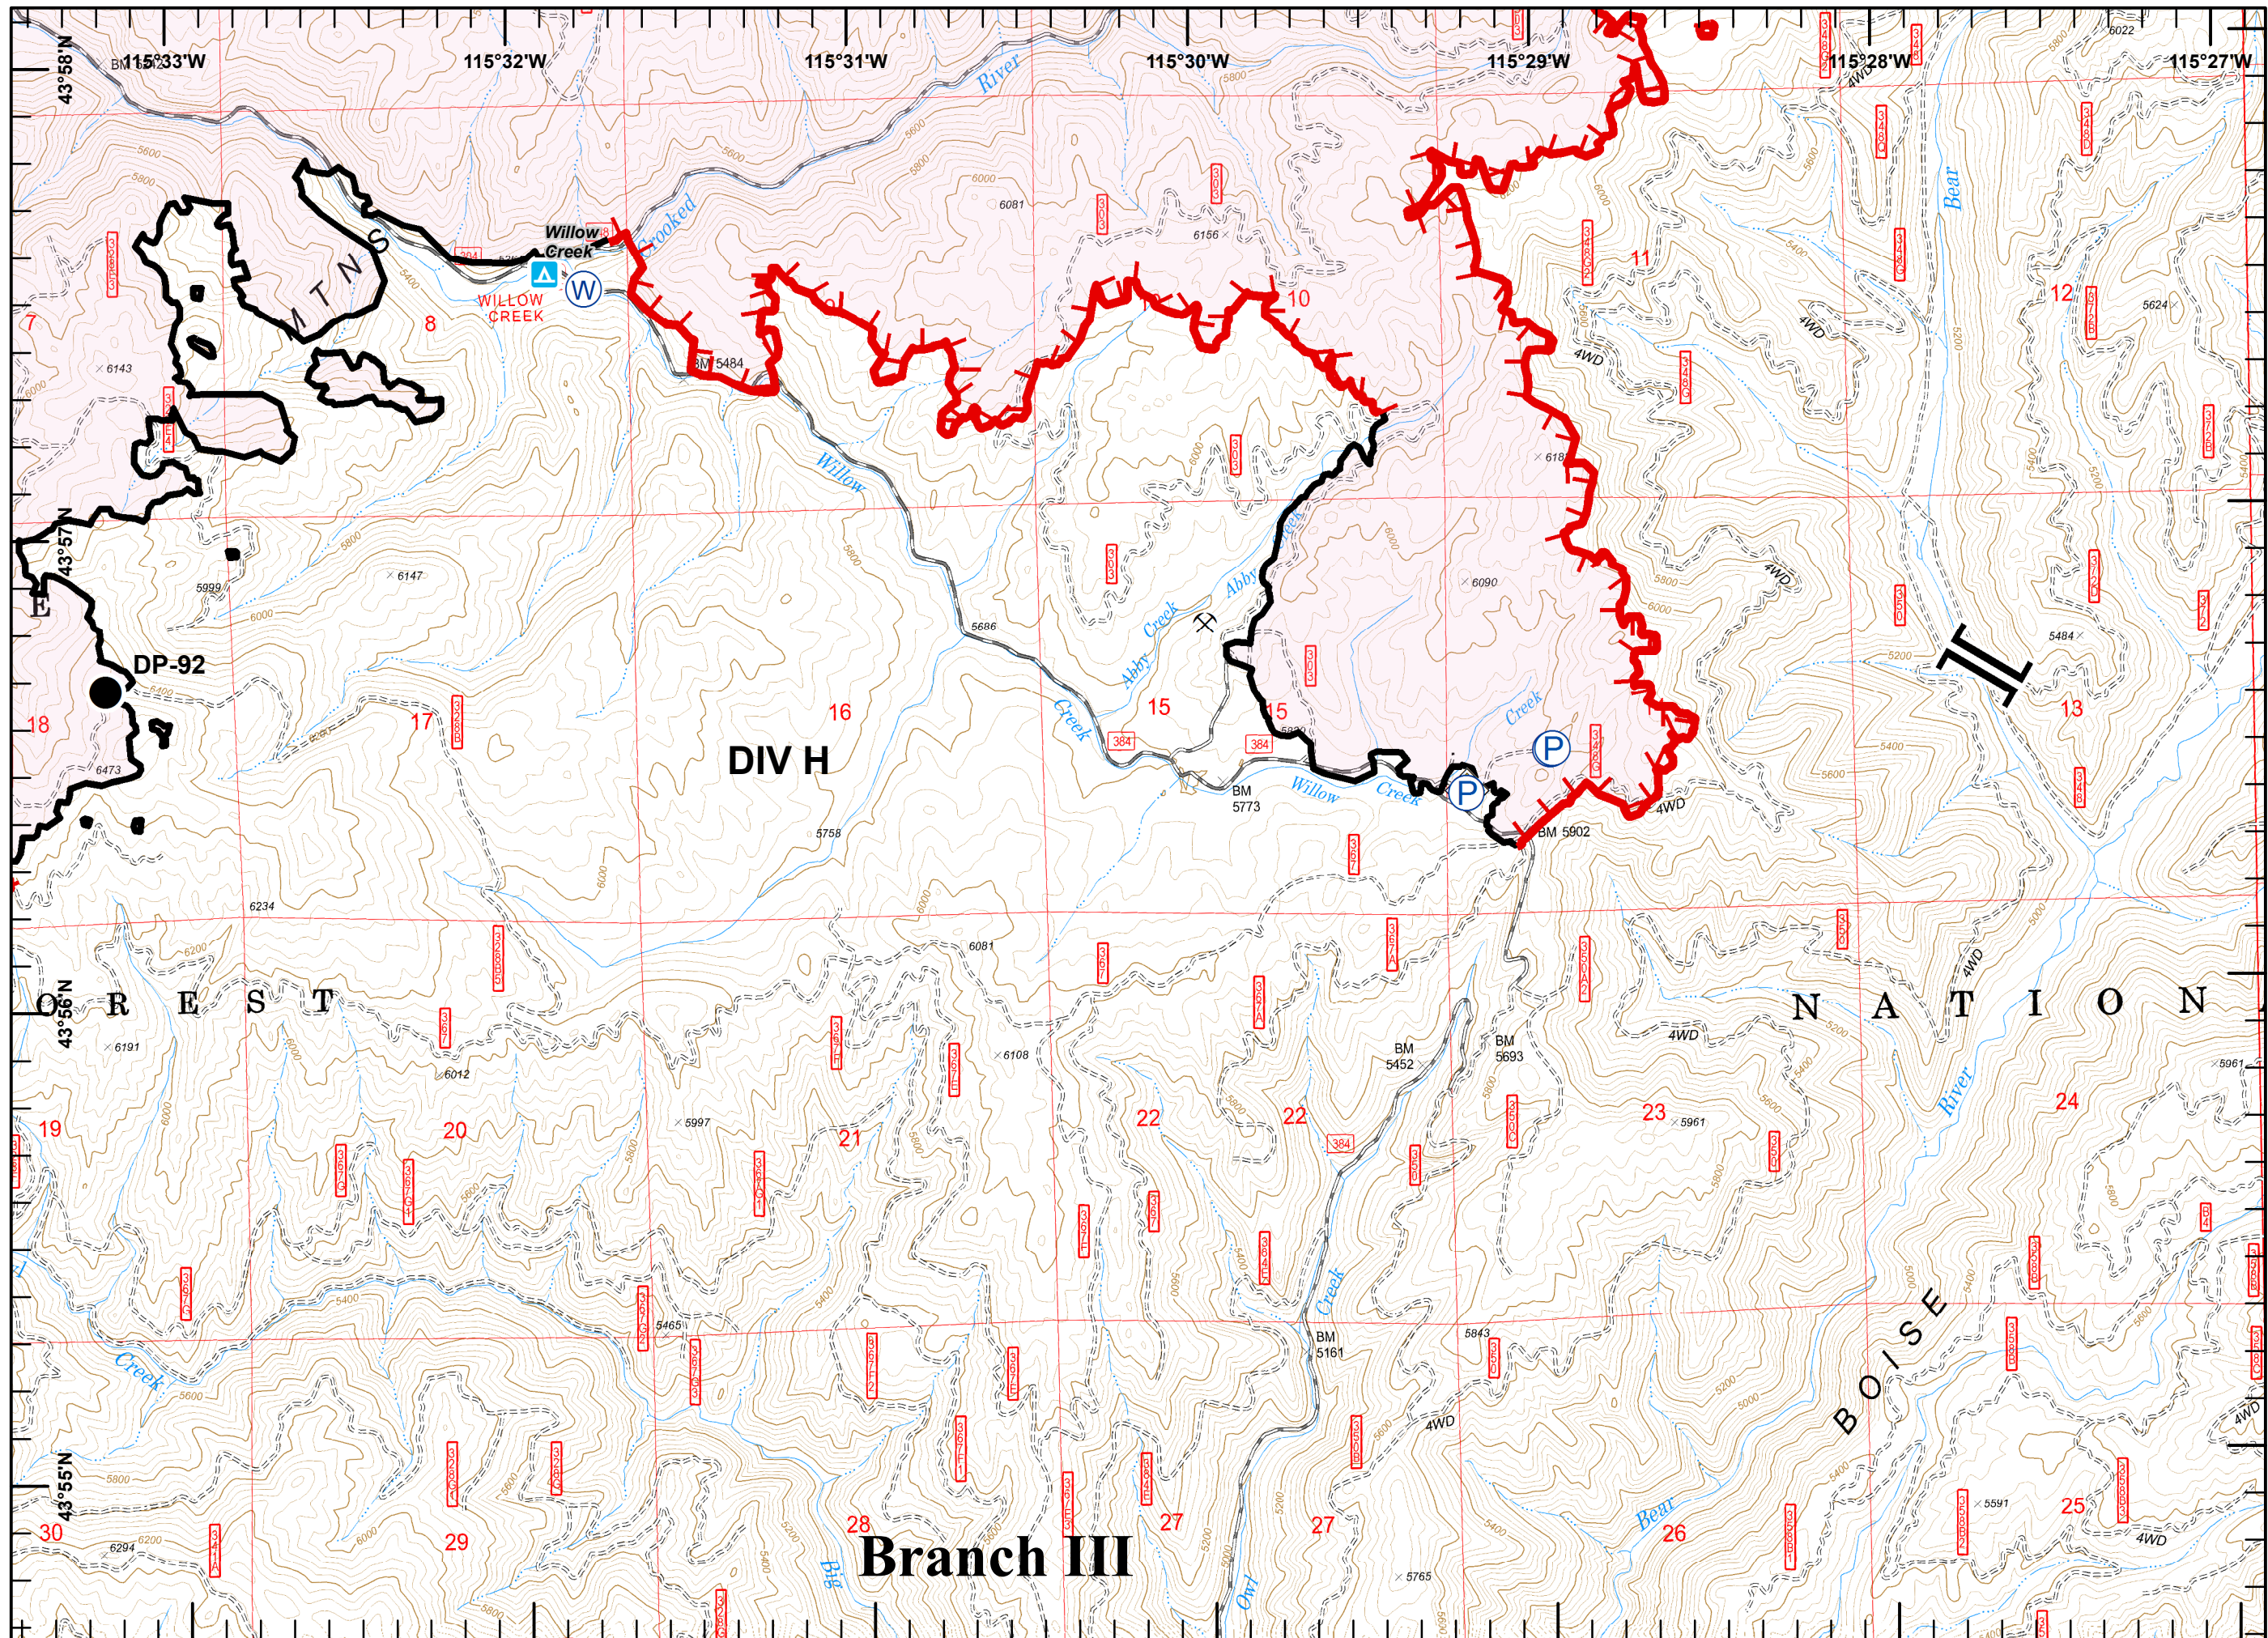

Legend

- Mine
- Camp
- Drop Point
- Helispot
- Water Source
- Hazard
- Zone Break
- Uncontrolled Fire Edge
- Completed Line
- Completed Dozer Line
- Hand Line
- Plow Line
- Proposed Dozer Line
- Aerial Hazard
- Fire Polygon
- Sites**
- Campground

Legend

-  Lookout
-  Mine
-  Drop Point
-  Helispot
-  Lookout
-  Pump
-  Repeater
-  Spot Fire
-  Water Source
-  Uncontrolled Fire Edge
-  Completed Dozer Line
-  H - Hand Line
-  Other
-  Fire Polygon
- Sites**
-  Structure

Legend

- Mine
- Spot Fire
- Water Source
- Uncontrolled Fire Edge
- Fire Polygon

Legend

- Mine
- Pump
- Hazard
- Branch Break
- Uncontrolled Fire Edge
- Completed Line
- Fire Polygon

Legend

- Mine
- Drop Point
- Pump
- Water Source
- Hazard
- Branch Break
- Uncontrolled Fire Edge
- Completed Line
- Fire Polygon
- Sites**
- Campground

Legend

- Mine
- Drop Point
- Water Source
- Division Break
- Uncontrolled Fire Edge
- Completed Line
- H - Hand Line
- Fire Polygon

Miles

Legend

-  Lookout
-  Mine
-  Repeater
-  Telephone
-  Water Source
-  Division Break
-  Completed Line
-  Completed Dozer Line
-  Hand Line
-  Fire Polygon Sites
- Sites**
-  Campground