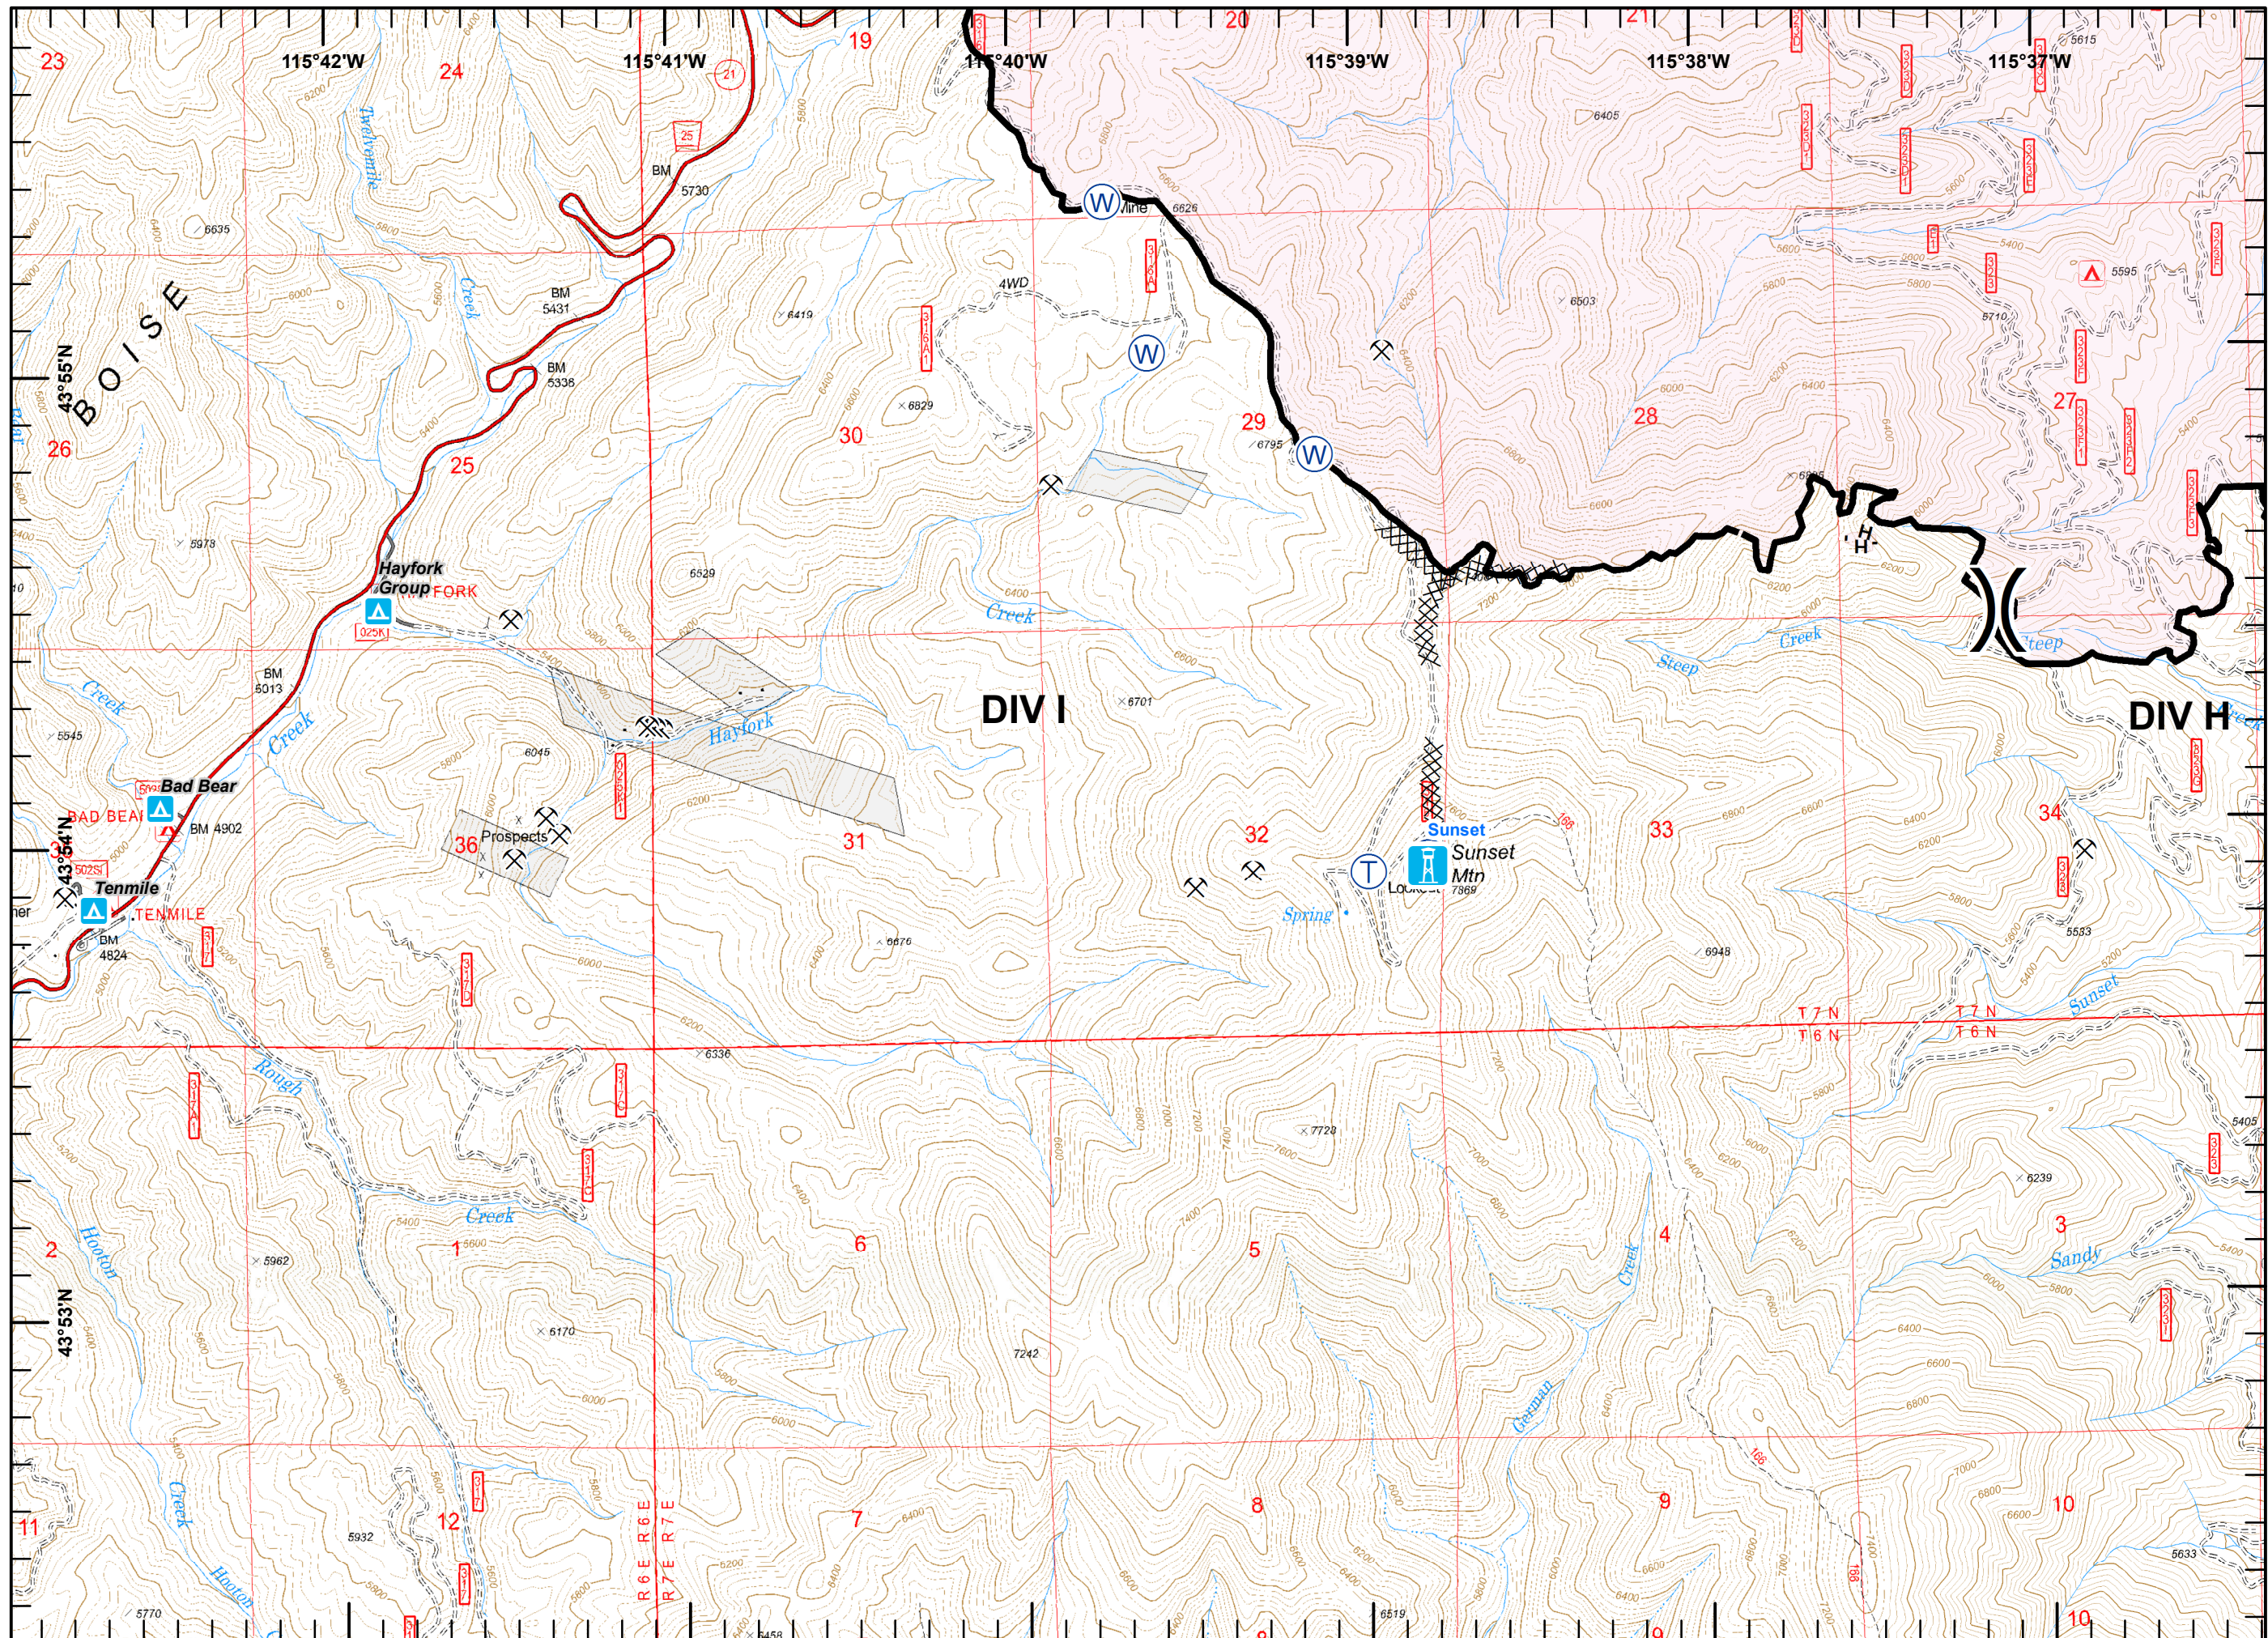

Legend

- Mine
- Camp
- Drop Point
- Helispot
- Water Source
- Hazard
- Zone Break
- Uncontrolled Fire Edge
- Completed Line
- Completed Dozer Line
- Hand Line
- Plow Line
- Proposed Dozer Line
- Aerial Hazard
- Fire Polygon
- Sites**
- Campground

Legend

-  Lookout
-  Mine
-  Drop Point
-  Helispot
-  Lookout
-  Pump
-  Repeater
-  Spot Fire
-  Water Source
-  Uncontrolled Fire Edge
-  Completed Dozer Line
-  H - Hand Line
-  Other
-  Fire Polygon
- Sites**
-  Structure

Legend

- Mine
- Drop Point
- Water Source
- Division Break
- Uncontrolled Fire Edge
- Completed Line
- H - Hand Line
- Fire Polygon

Miles

Legend

-  Lookout
-  Mine
-  Repeater
-  Telephone
-  Water Source
-  Division Break
-  Completed Line
-  Completed Dozer Line
-  Hand Line
-  Fire Polygon Sites
- Sites**
-  Campground

Miles

Legend

-  Mine
-  Drop Point
-  Mobile Weather Unit
-  Repeater
-  Water Source
-  Hazard
-  Division Break
-  Completed Line
-  Completed Dozer Line
-  Fire Polygon
- Sites**
-  Campground

Legend

-  Mine
-  Drop Point
-  Fire Origin
-  Helispot
-  Mobile Weather Unit
-  Repeater
-  Hazard
-  Division Break
-  Completed Line
-  Fire Polygon