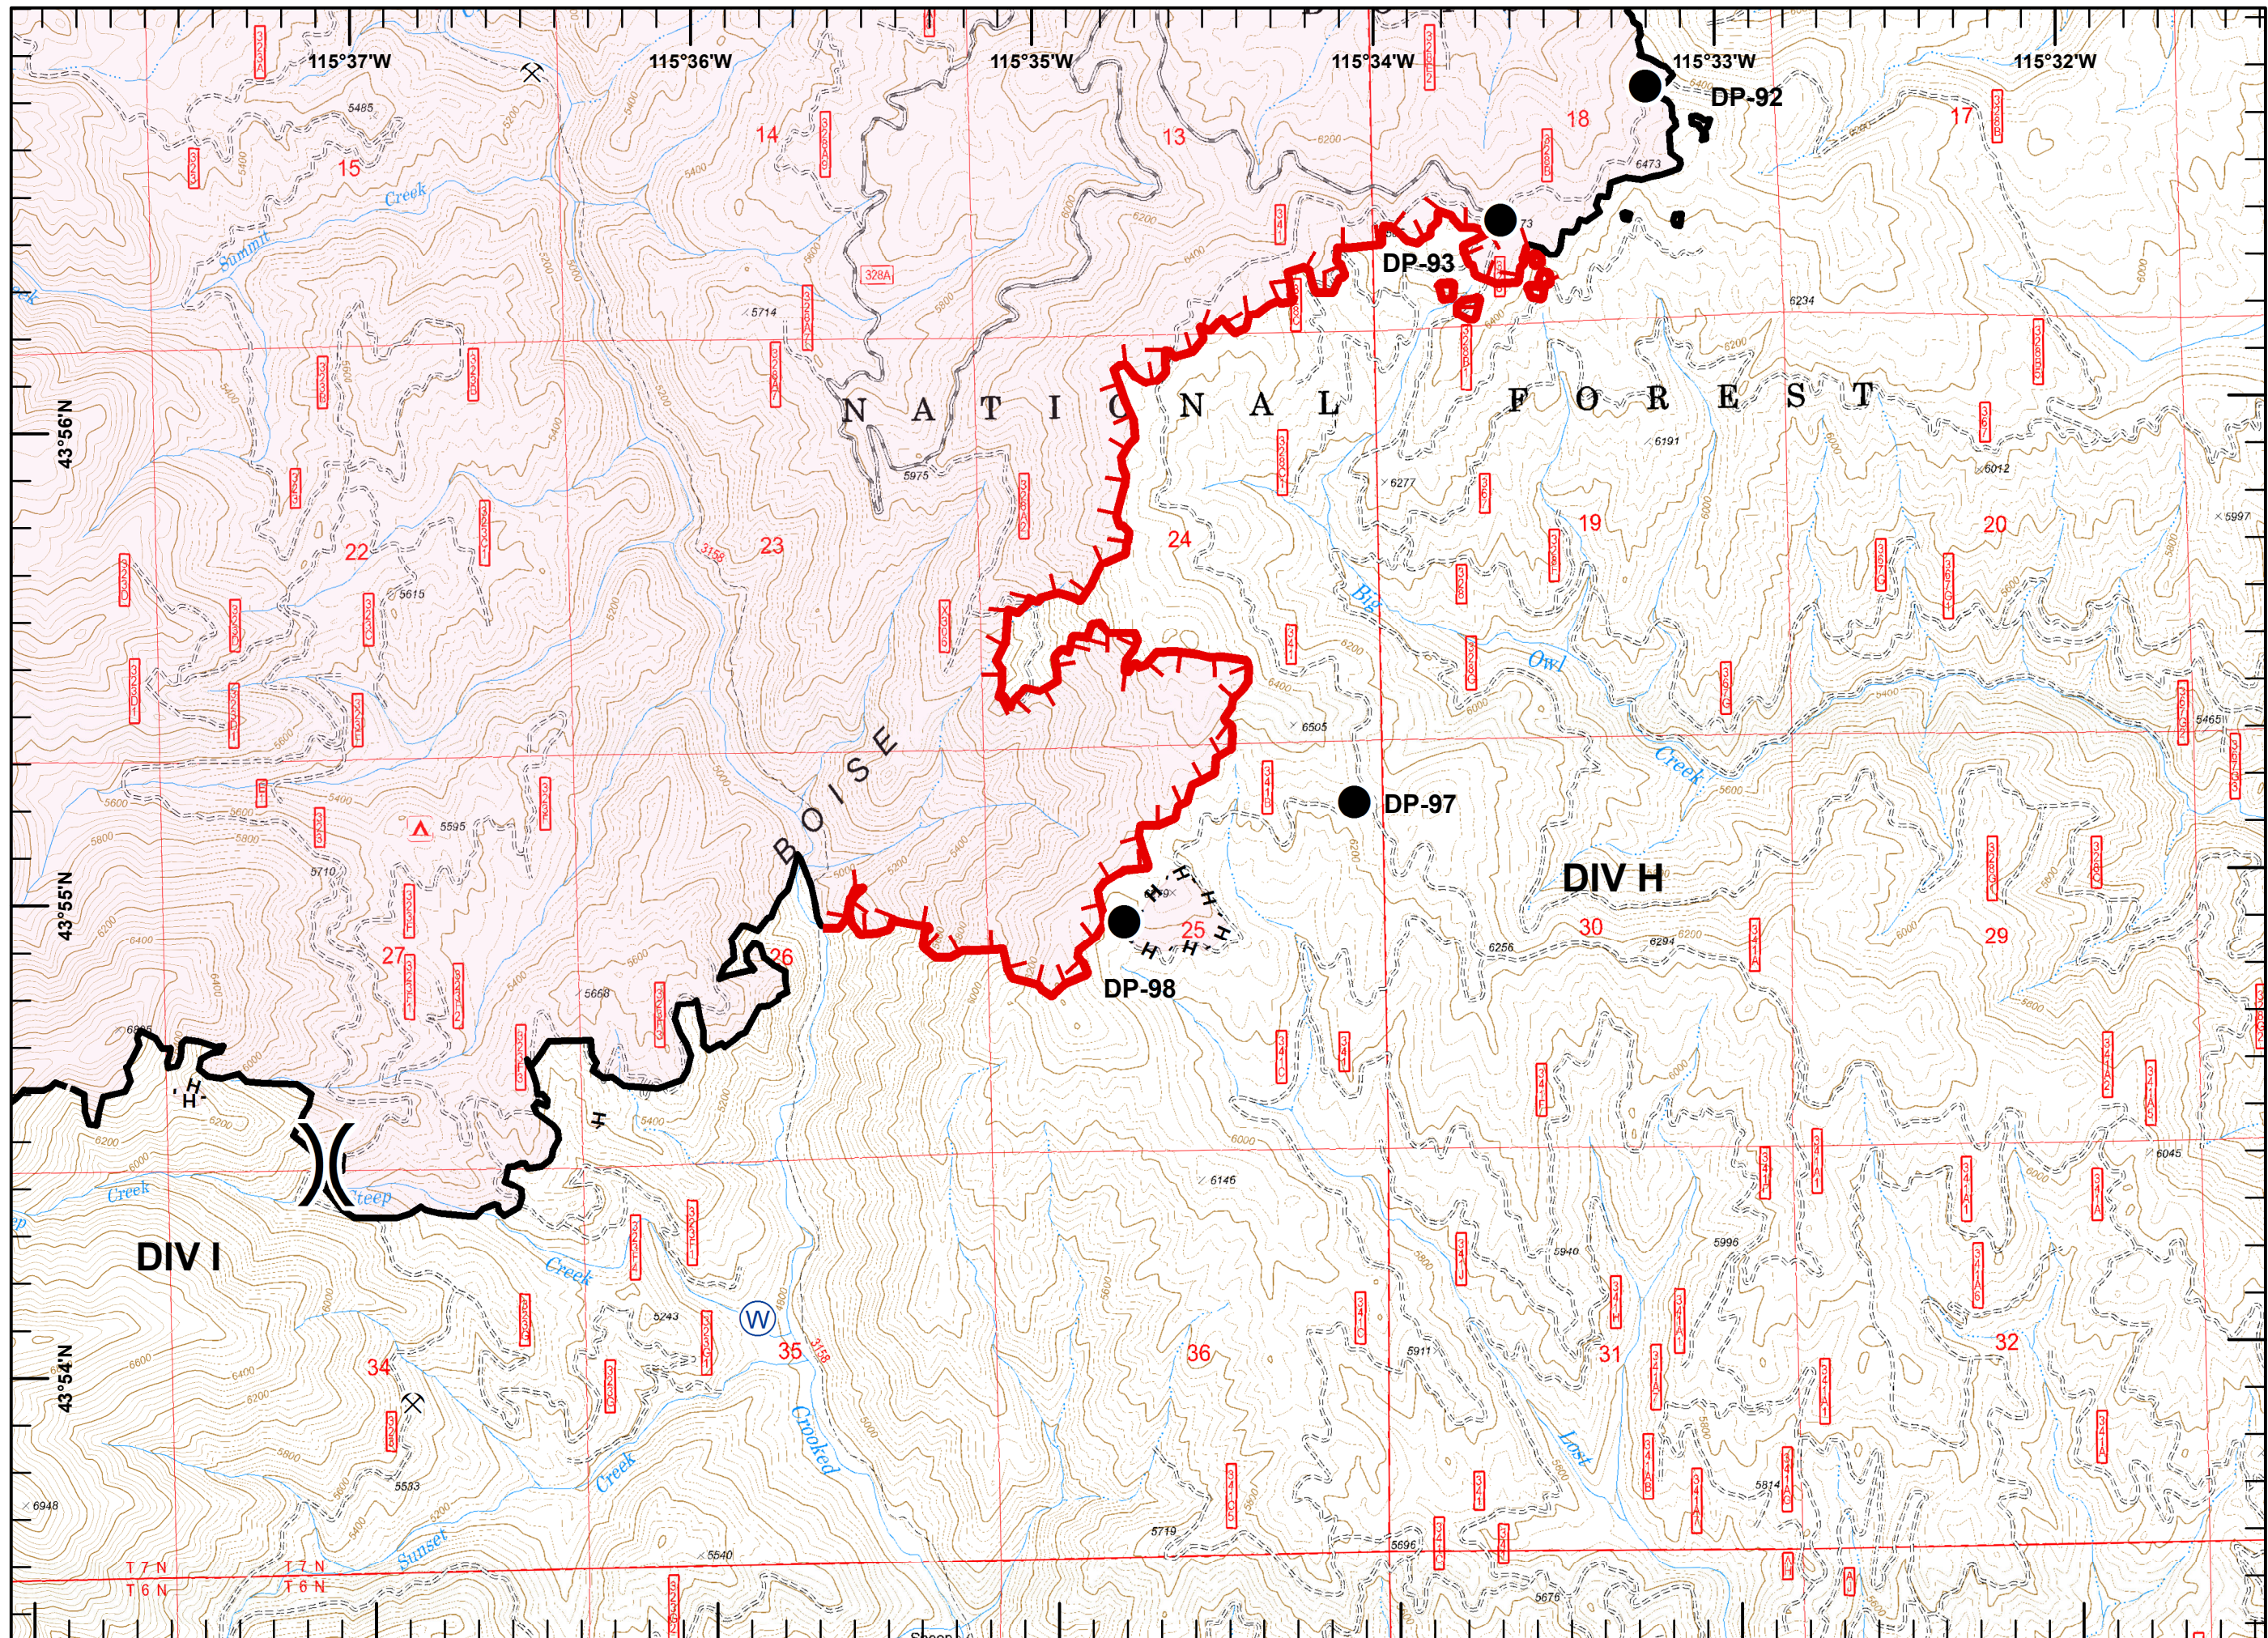

Legend

- Mine
- Camp
- Drop Point
- Helispot
- Water Source
- Hazard
- Zone Break
- Uncontrolled Fire Edge
- Completed Line
- Completed Dozer Line
- Hand Line
- Plow Line
- Proposed Dozer Line
- Aerial Hazard
- Fire Polygon
- Sites**
- Campground

Legend

-  Lookout
-  Mine
-  Drop Point
-  Helispot
-  Lookout
-  Pump
-  Repeater
-  Spot Fire
-  Water Source
-  Uncontrolled Fire Edge
-  Completed Dozer Line
-  H - Hand Line
-  Other
-  Fire Polygon
- Sites**
-  Structure

Legend

- Mine
- Spot Fire
- Water Source
- Uncontrolled Fire Edge
- Fire Polygon

Legend

- Mine
- Pump
- Hazard
- Branch Break
- Uncontrolled Fire Edge
- Completed Line
- Fire Polygon

Legend

- Mine
- Drop Point
- Pump
- Water Source
- Hazard
- Branch Break
- Uncontrolled Fire Edge
- Completed Line
- Fire Polygon
- Sites**
- Campground

Legend

- Mine
- Drop Point
- Water Source
- Division Break
- Uncontrolled Fire Edge
- Completed Line
- H - Hand Line
- Fire Polygon

Miles

Legend

-  Lookout
-  Mine
-  Repeater
-  Telephone
-  Water Source
-  Division Break
-  Completed Line
-  Completed Dozer Line
-  Hand Line
-  Fire Polygon Sites
- Sites**
-  Campground