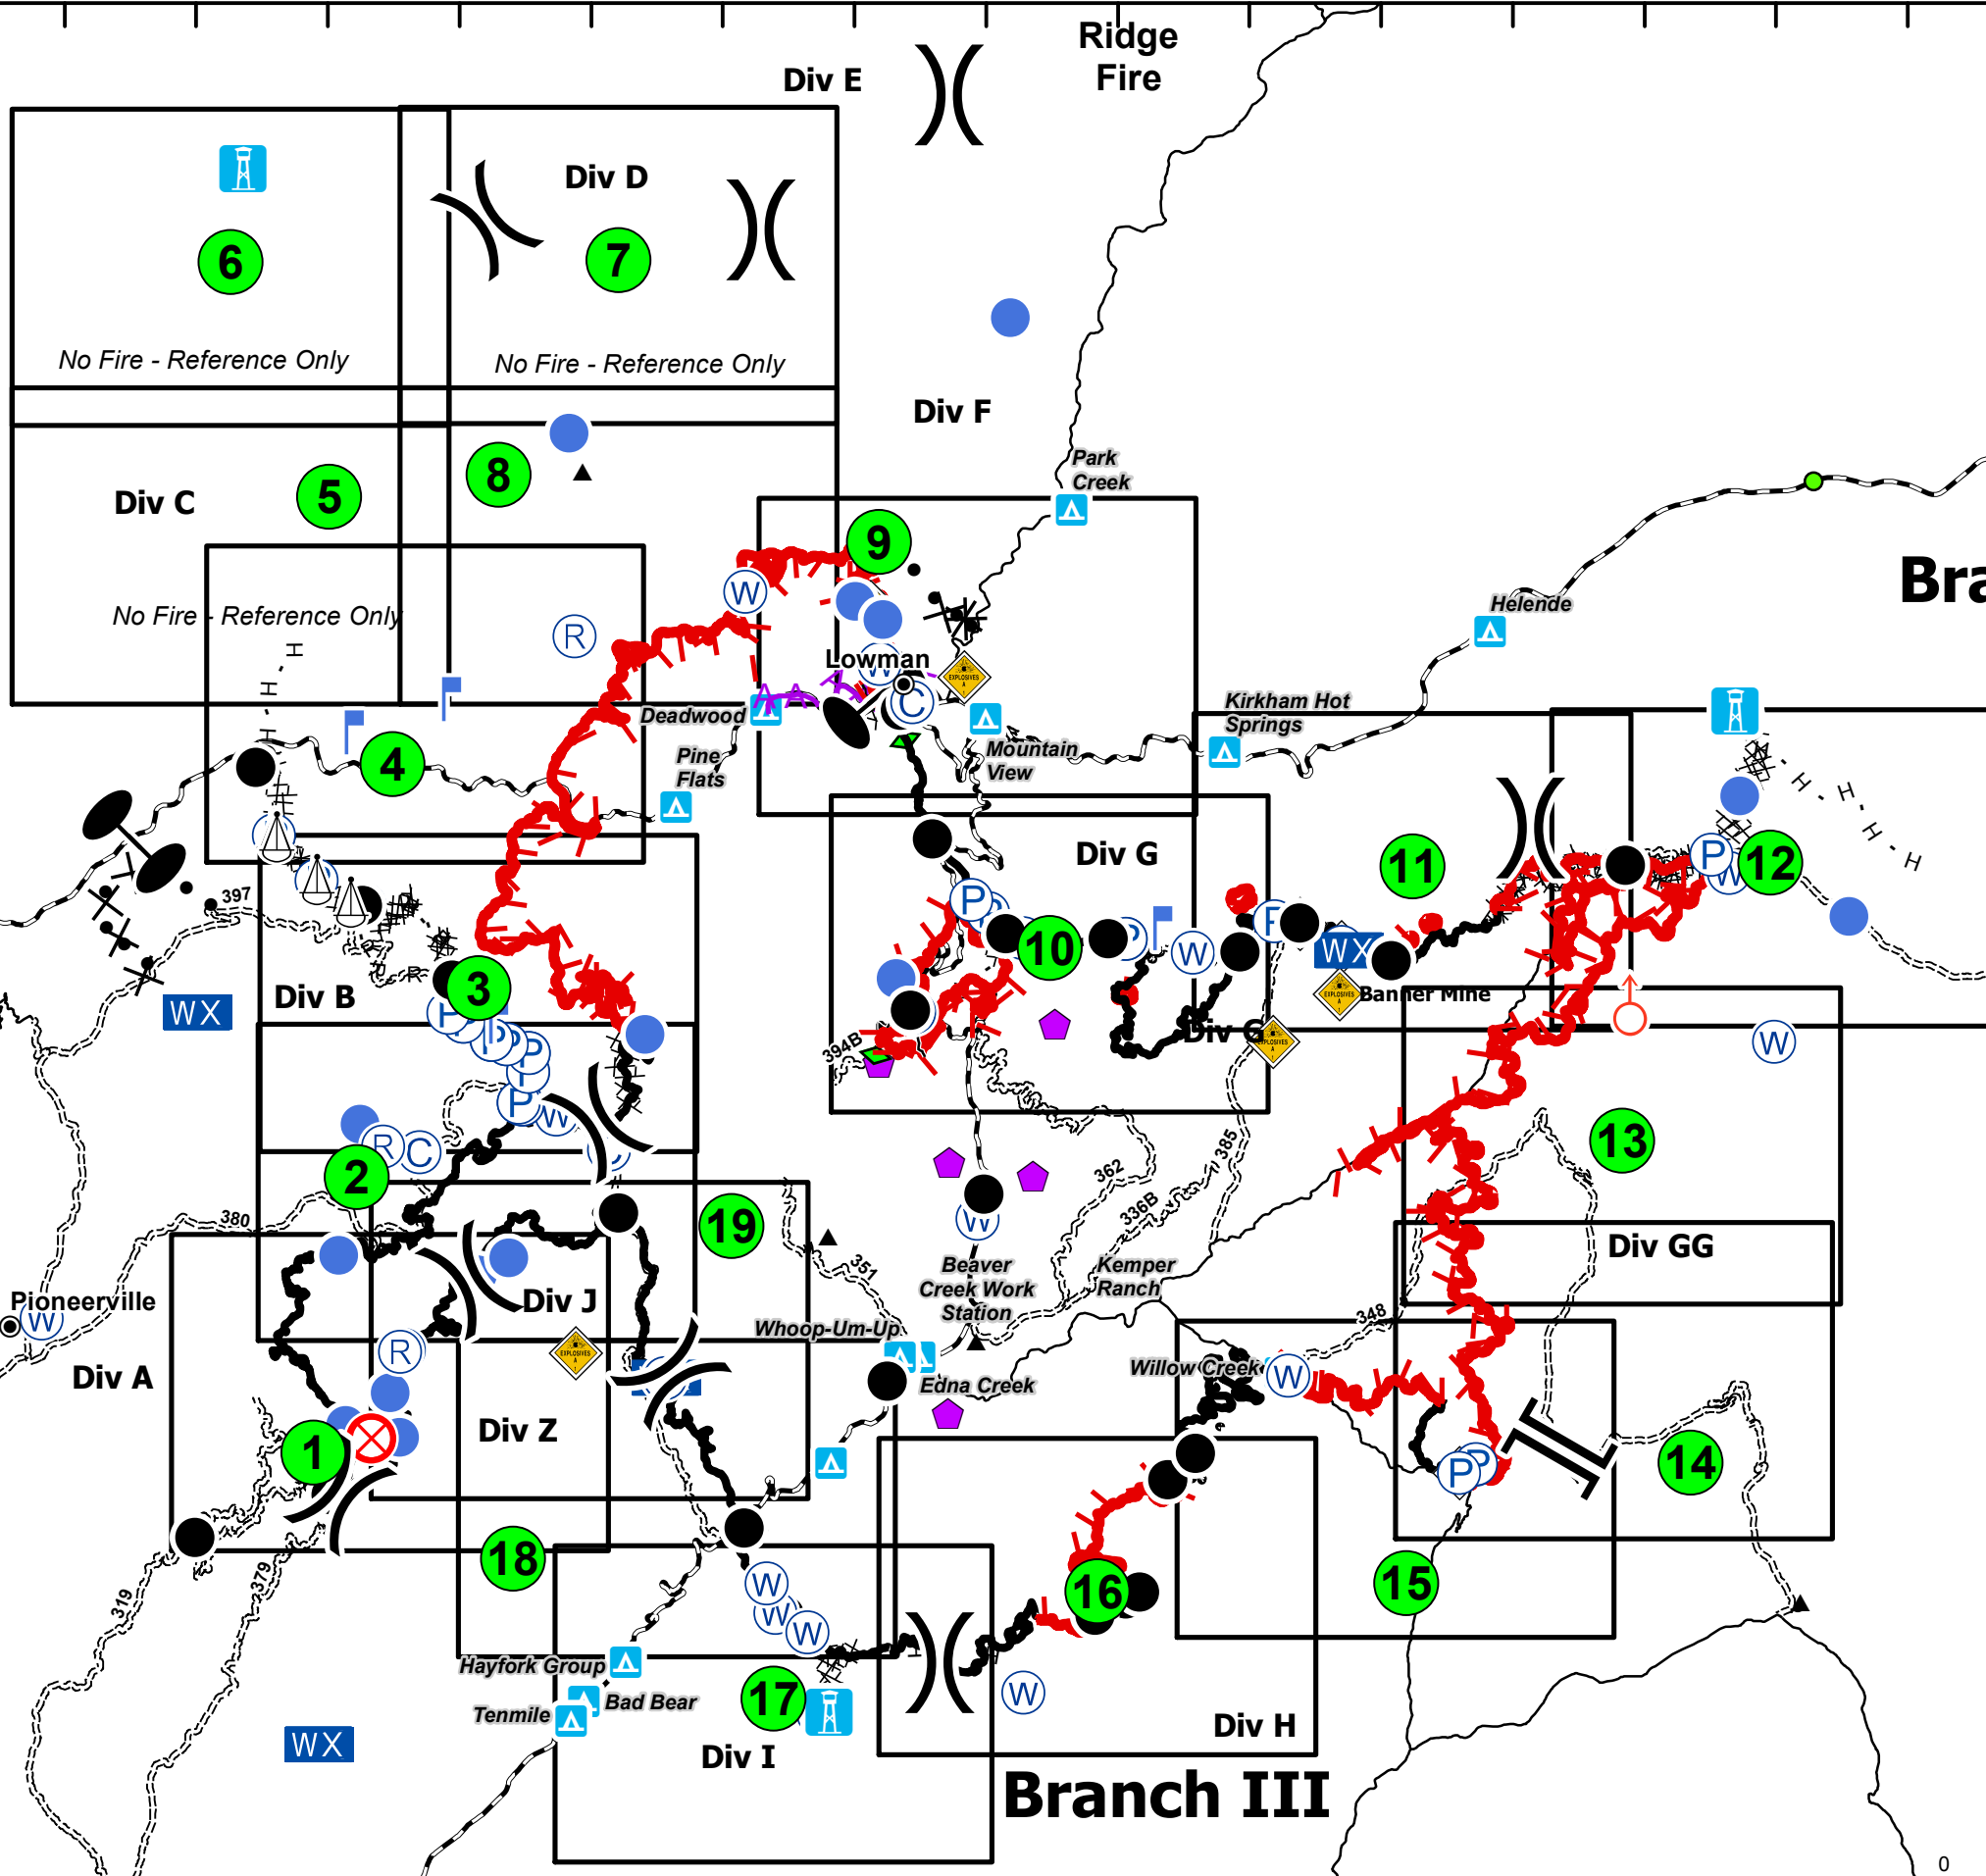

115°58'W 115°56'W 115°54'W 115°52'W 115°50'W 115°48'W 115°46'W 115°44'W 115°42'W 115°40'W 115°38'W 115°36'W 115°34'W 115°32'W 115°30'W 115°28'W 115°26'W 115°24'W 115°22'W 115°20'W 115°18'W 115°16'W 115°14'W

44°12'N 44°10'N 44°8'N 44°6'N 44°4'N 44°2'N 44°0'N 43°58'N 43°56'N 43°54'N 43°52'N

44°12'N 44°10'N 44°8'N 44°6'N 44°4'N 44°2'N 44°0'N 43°58'N 43°56'N 43°54'N 43°52'N

Pioneer Fire
ID-BOF-000539
IAP Index Map
August 12, 2016
65,285 Acres

North Zone

Branch II

Branch III

- Division
- Branch
- Camp
- Drop Point
- Helispot
- Hazmat (Explosives)
- Uncontrolled Fire Edge
- Completed Dozer Line
- Completed Line
- Planned Fire Line
- Constructed Fuel Break
- Confinement Line
- Yurt
- Campground
- Structure

Southern Area Blue Team - SE
8/11/2016
9:11:07 PM

0 1 2 Miles

115°58'W 115°56'W 115°54'W 115°52'W 115°50'W 115°48'W 115°46'W 115°44'W 115°42'W 115°40'W 115°38'W 115°36'W 115°34'W 115°32'W 115°30'W 115°28'W 115°26'W 115°24'W 115°22'W 115°20'W 115°18'W 115°16'W 115°14'W