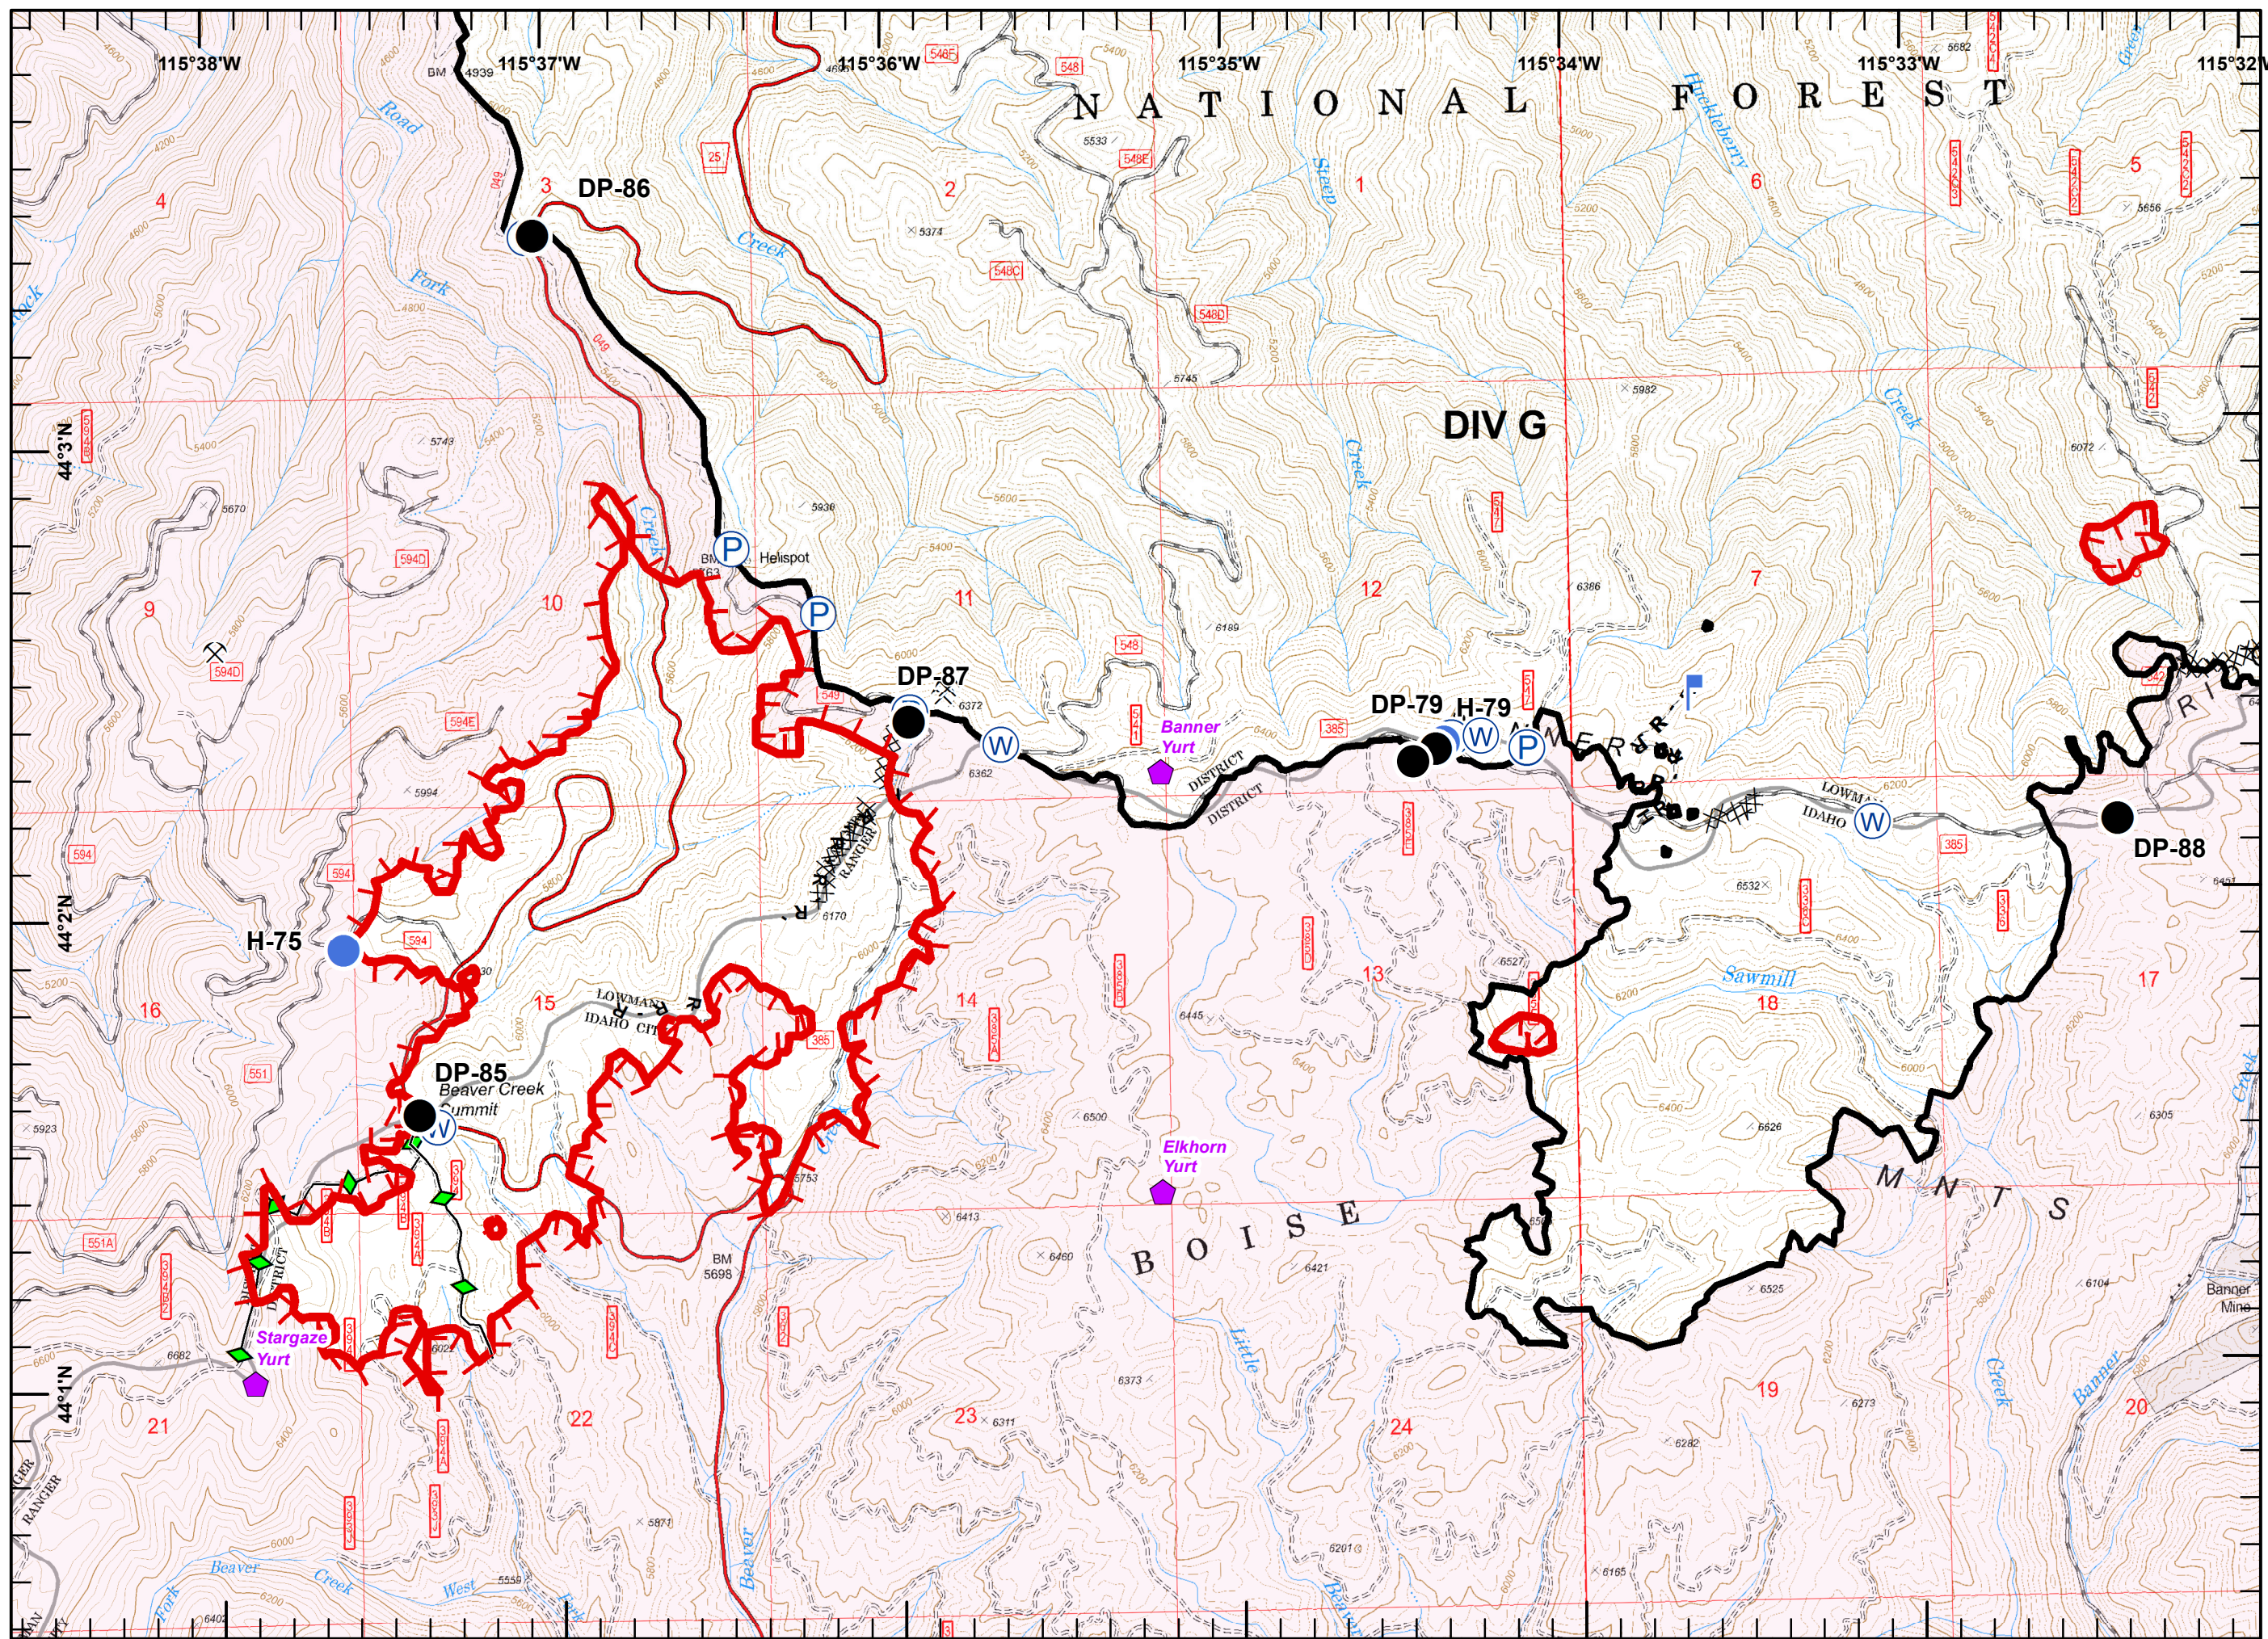

Legend

-  Mine
-  Drop Point
-  Lookout
-  Pump
-  Repeater
-  Sling Site
-  Uncontrolled Fire Edge
-  Completed Dozer Line
-  Hand Line
-  Planned Fire Line
-  Fire Polygon

Legend

- Lookout
- H - Hand Line

Legend

Lookout

Miles

Legend

Division Break

Miles

Legend

- Mine
- Helispot
- Lookout
- Repeater
- Water Source
- Uncontrolled Fire Edge
- Aerial Hazard
- Fire Polygon
- Sites**
- Structure

Legend

- Mine
- Camp
- Drop Point
- Helispot
- Water Source
- Hazard
- Zone Break
- Uncontrolled Fire Edge
- Completed Line
- Completed Dozer Line
- Hand Line
- Plow Line
- Proposed Dozer Line
- Aerial Hazard
- Fire Polygon
- Sites**
- Campground

Legend

-  Yurt
-  Mine
-  Drop Point
-  Helispot
-  Lookout
-  Pump
-  Water Source
-  Uncontrolled Fire Edge
-  Completed Line
- R - Road as Completed Line
-  Completed Dozer Line
- H - Hand Line
-  Plow Line
-  Fire Polygon