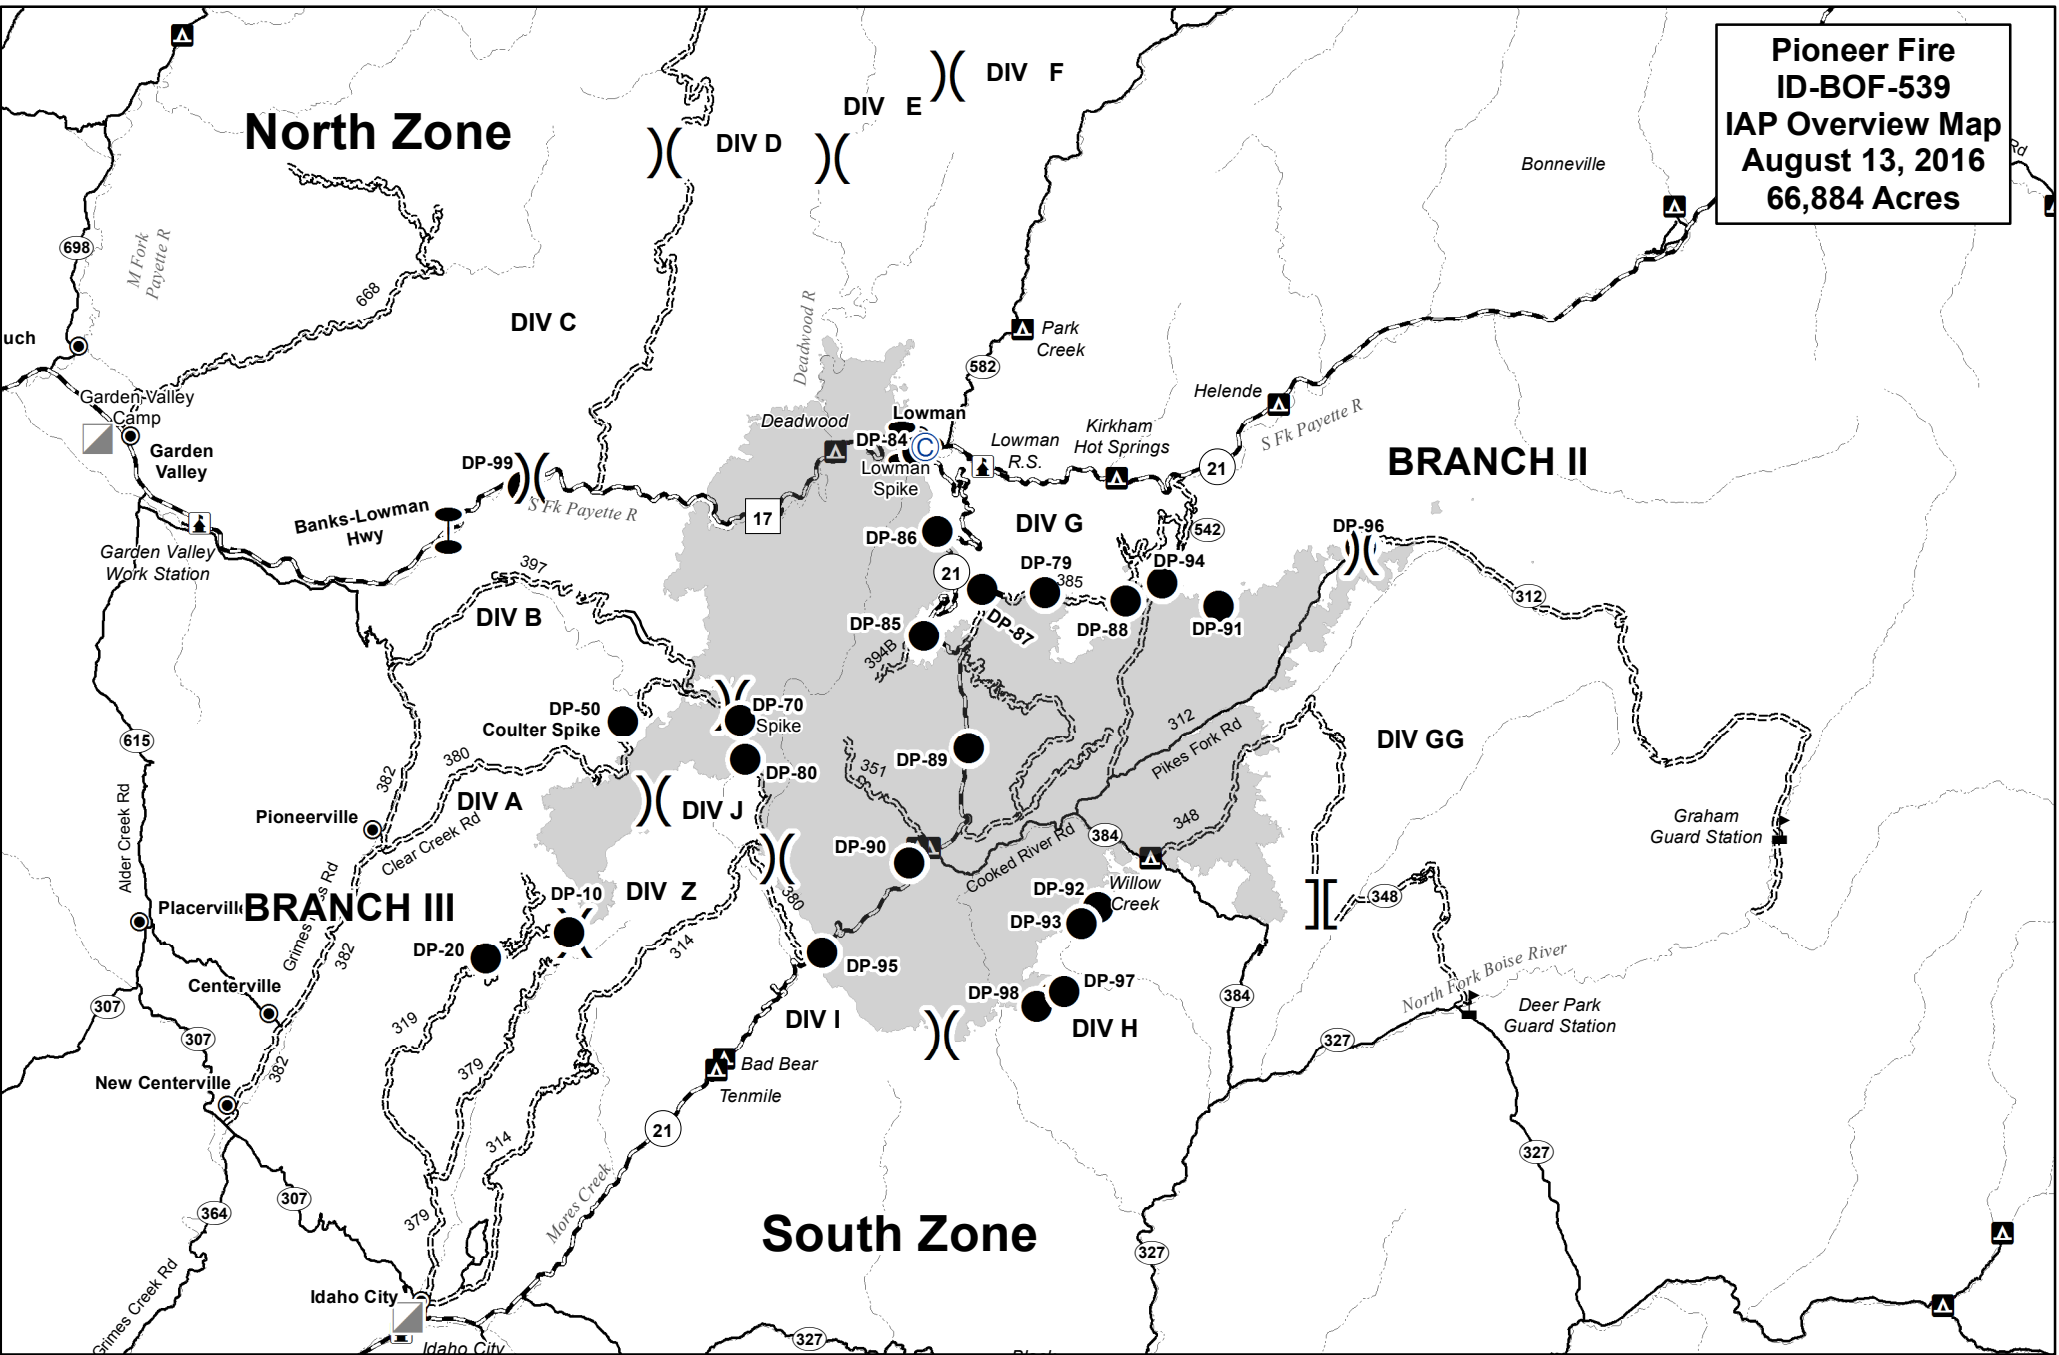

Pioneer Fire
ID-BOF-539
IAP Overview Map
August 13, 2016
66,884 Acres

-  Zone Break
-  Division Break
-  Branch Break
-  Camp
-  Incident Command Post
-  Drop Point
-  Incident Base