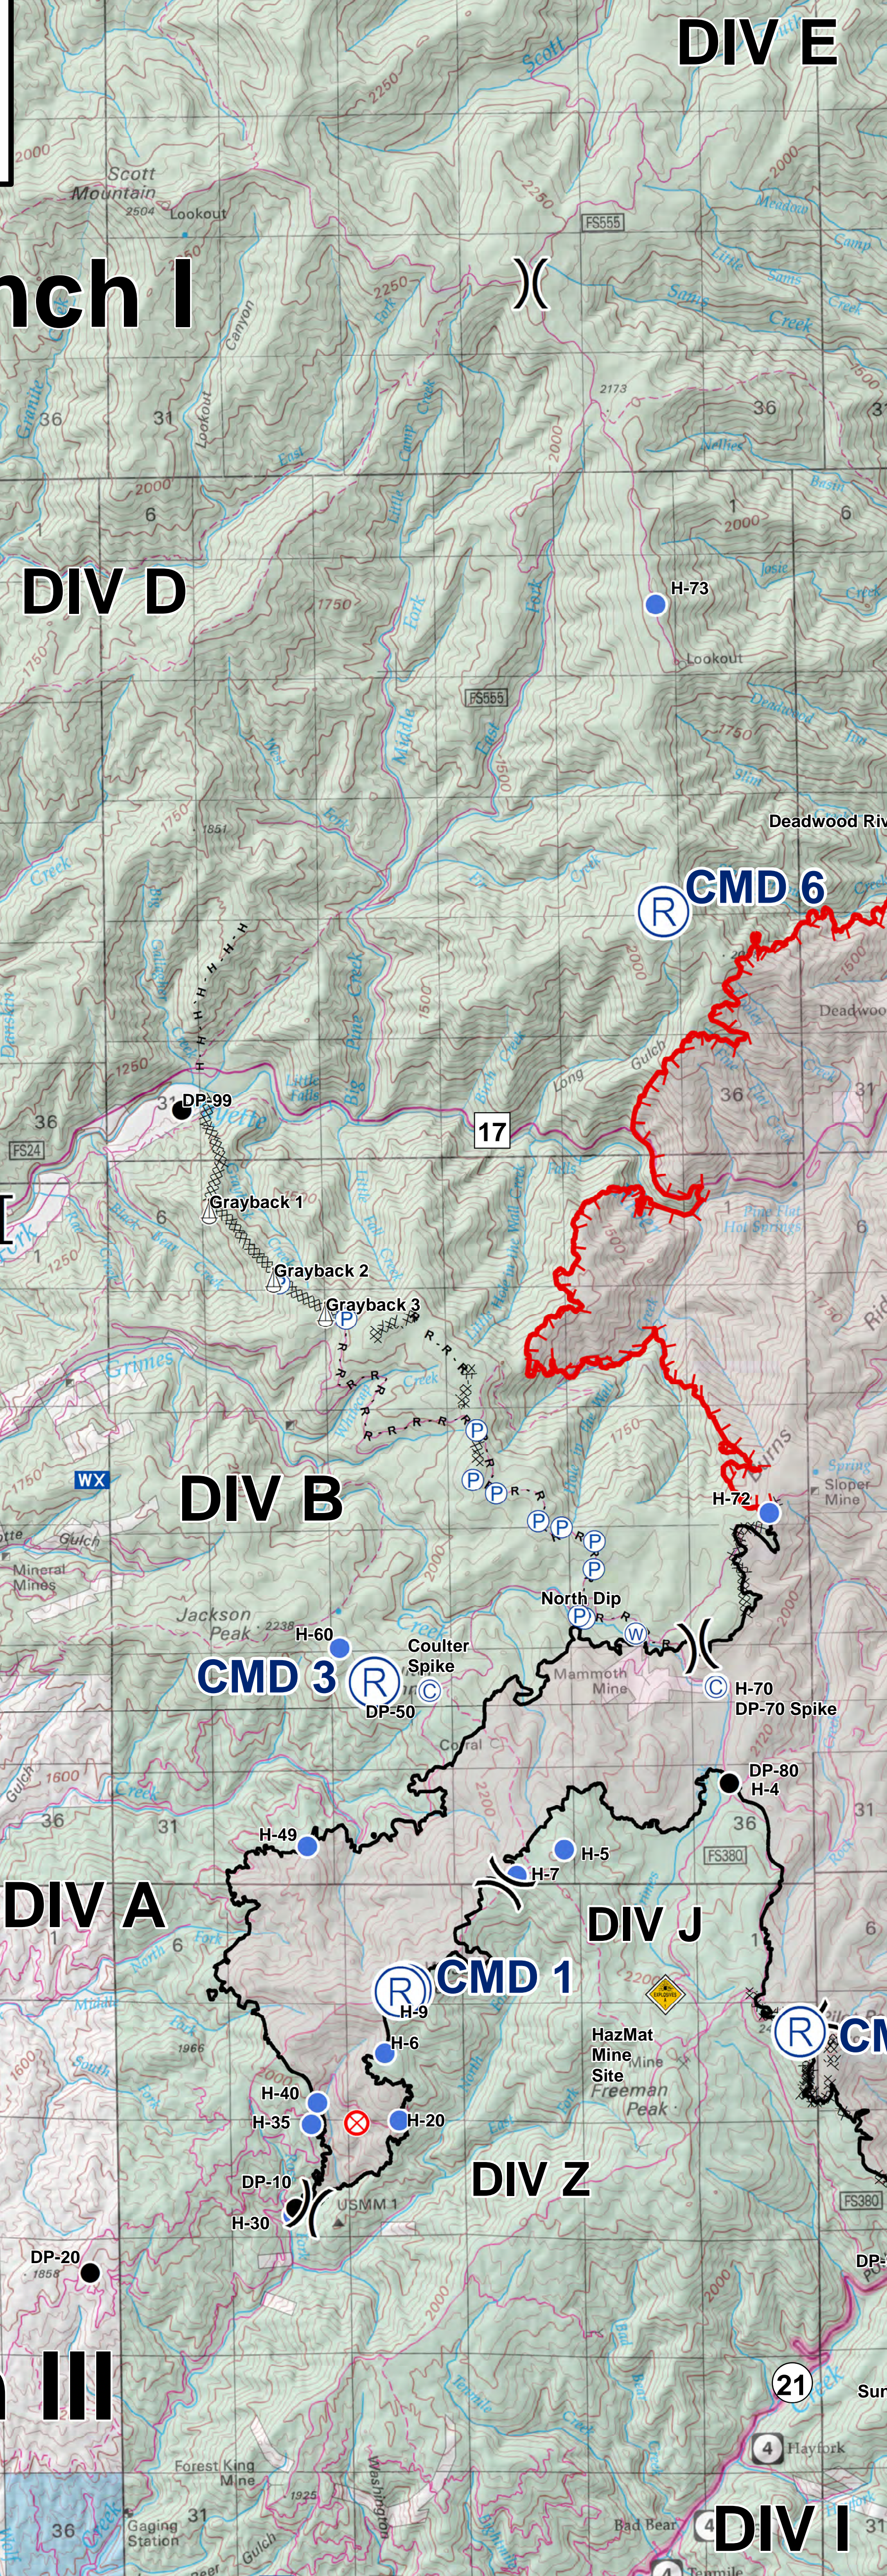

Pioneer Fire
ID-BOF-000539
Repeater Map
August 11, 2016
64,786 Acres

Branch I

Branch II

Branch III

	Camp		Sling Site		Uncontrolled Fire Edge
	Drop Point		Telephone		Completed Line
	Fire Origin		Water Source		R · R · R · Road as Completed Line
	Helispot		Hazard		Completed Dozer Line
	Mobile Weather Unit		H · H · H · Hand Line		Plow Line
	Pump		Division Break		Aerial Hazard
	Repeater		Branch Break		

Southern Area Blue Team
 8/10/2016 8:13:26 PM