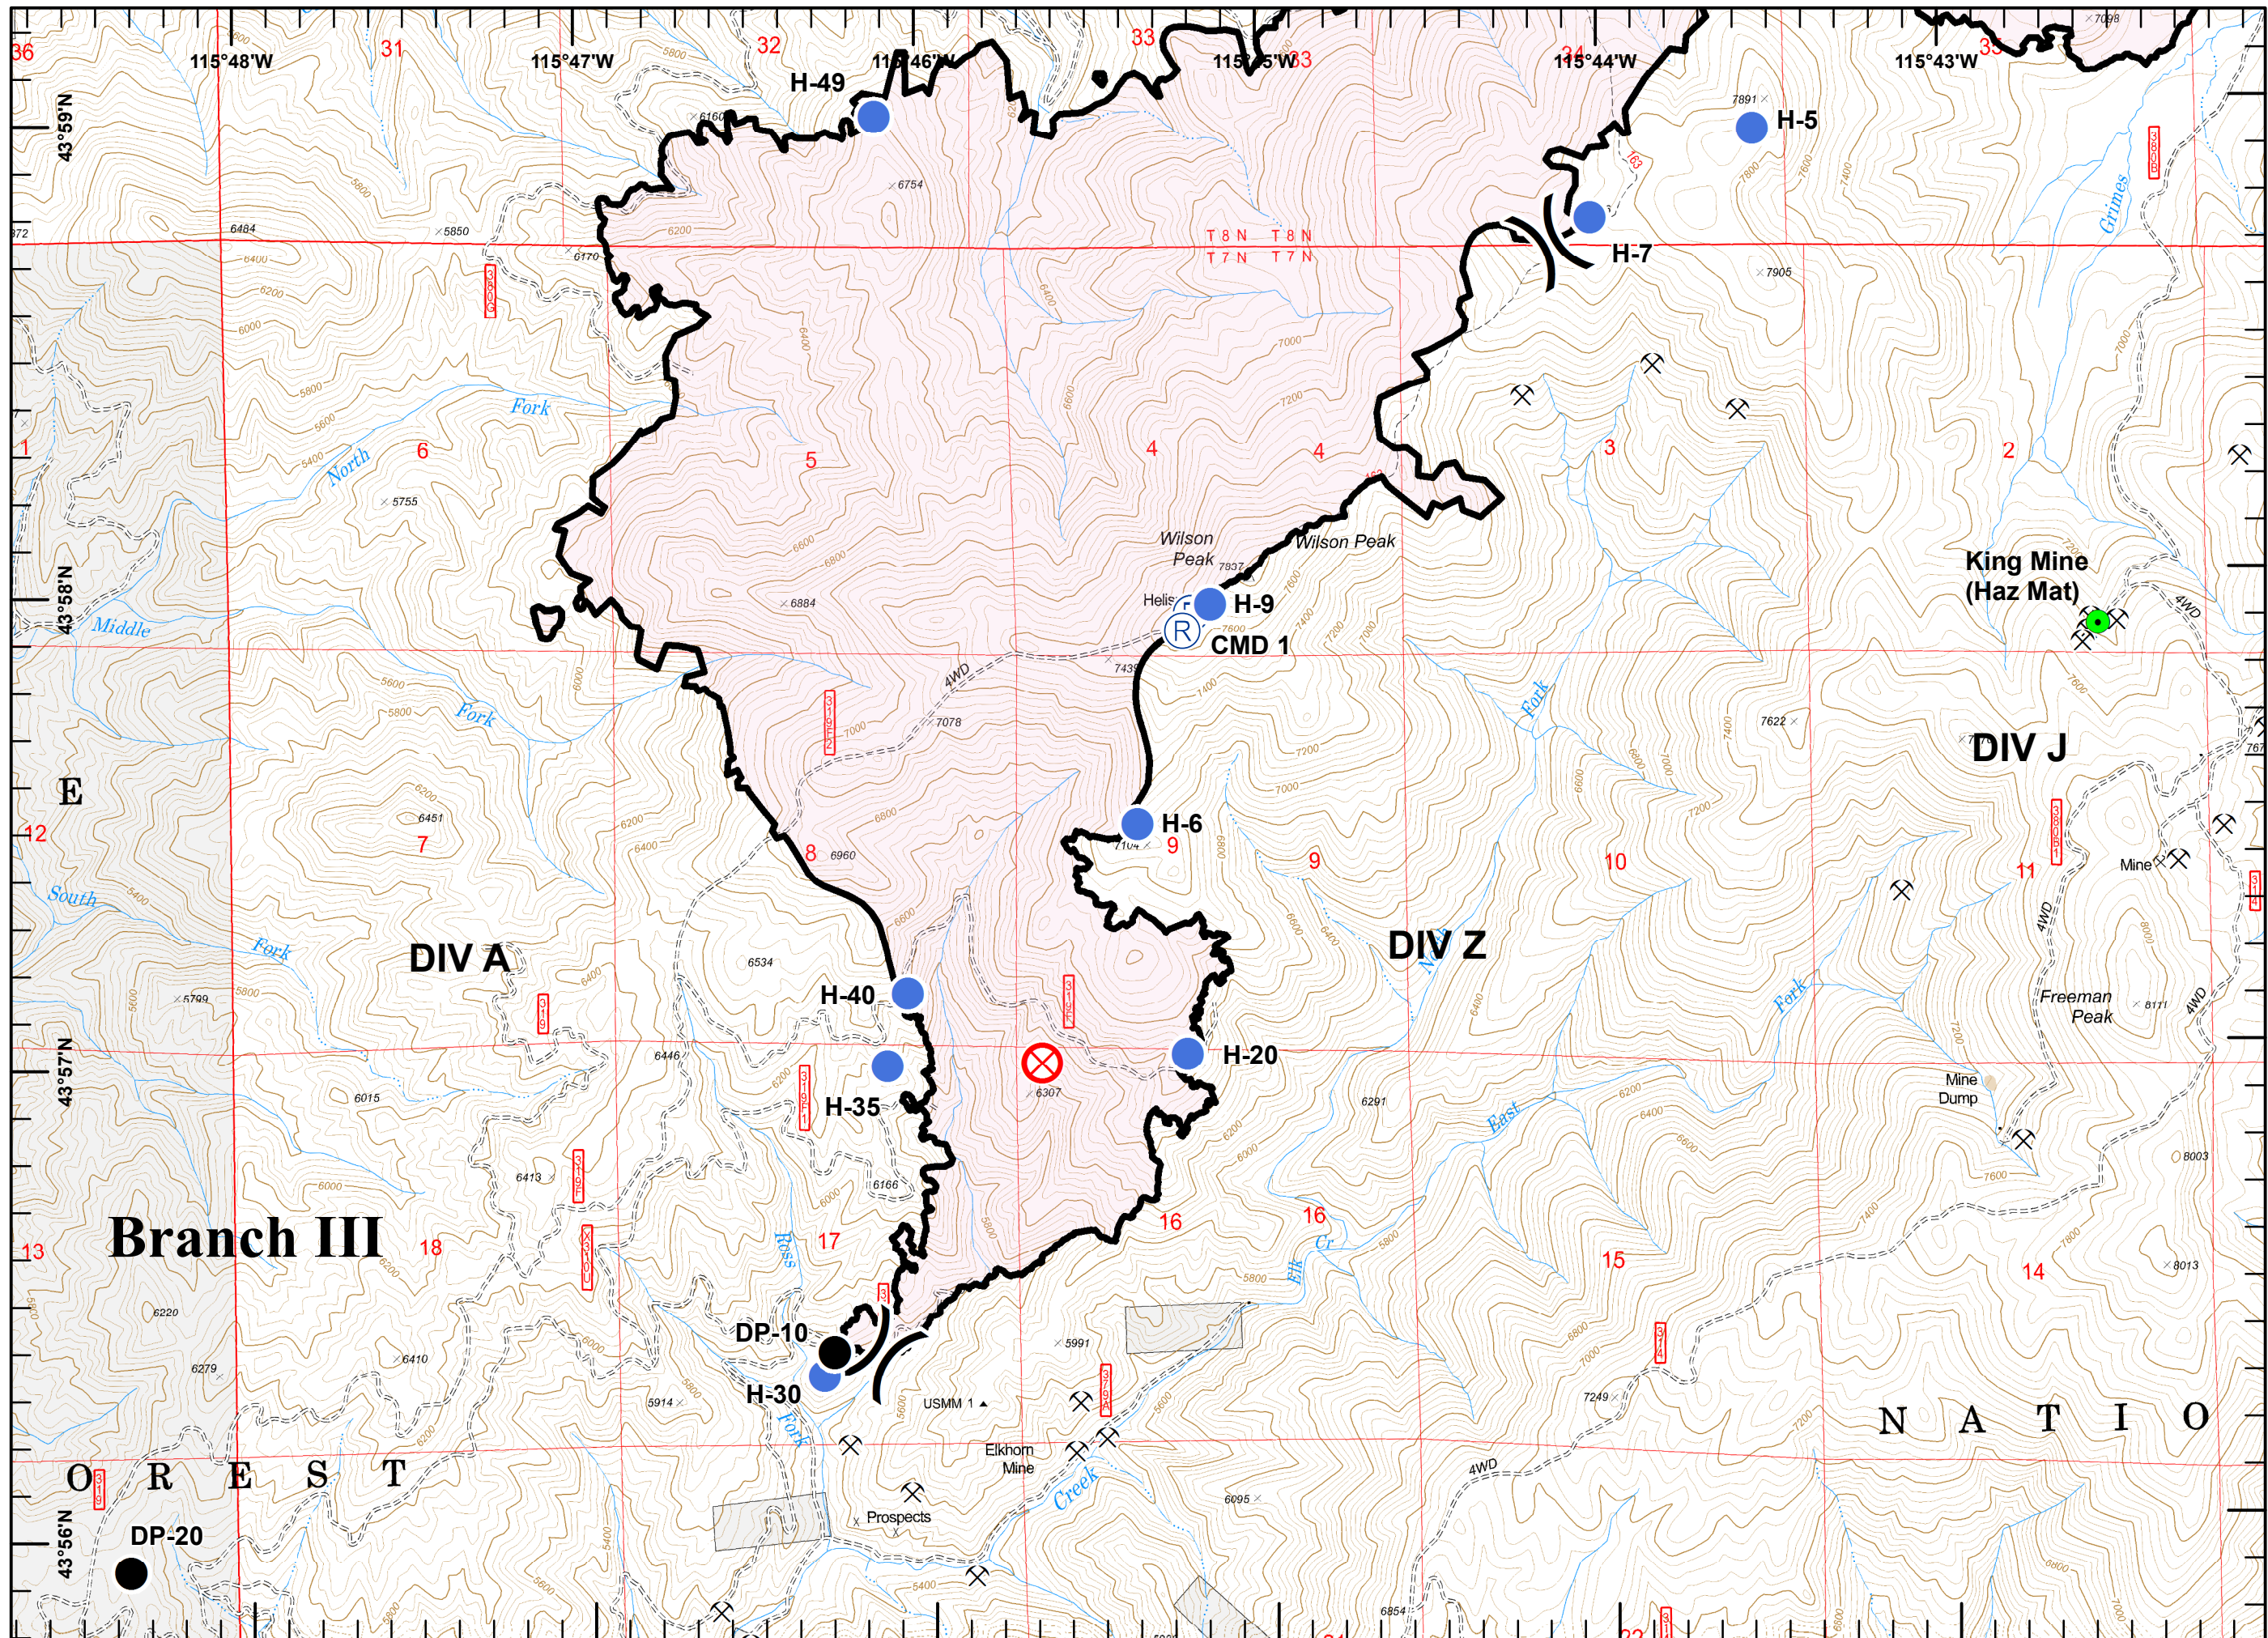

Southern Area Blue Team - SE
8/14/2016
7:16:15 PM

0 1 2 Miles

115°58'W 115°56'W 115°54'W 115°52'W 115°50'W 115°48'W 115°46'W 115°44'W 115°42'W 115°40'W 115°38'W 115°36'W 115°34'W 115°32'W 115°30'W 115°28'W 115°26'W 115°24'W 115°22'W 115°20'W 115°18'W 115°16'W 115°14'W

Legend

- Drop Point
- ⊗ Fire Origin
- Helispot
- Highlighted Feature
- Ⓡ Repeater
-) Division Break
- ⚡ Mine
- Completed Line
- ▭ Fire Polygon

Legend

-  Camp
-  Drop Point
-  Helispot
-  Lookout
-  Pump
-  Repeater
-  Water Source
-  Division Break
-  Mine
-  Uncontrolled Fire Edge
-  Completed Line
-  R - Road as Completed Line
-  XXXX Completed Dozer Line
-  H - Hand Line
-  Fire Polygon

Miles

Legend

-  Drop Point
-  Lookout
-  Mobile Weather Unit
-  Pump
-  Safety Zone
-  Sling Site
-  Spot Fire
-  Zone Break
-  Mine
-  Uncontrolled Fire Edge
-  R - Road as Completed Line
-  Completed Dozer Line
-  H - Hand Line
-  Proposed Dozer Line
-  Planned Fire Line
-  Fire Polygon

Legend

-  Lookout
-  Pump
-  Sling Site
-  Division Break
-  Mine
-  Uncontrolled Fire Edge
-  Road as Completed Line
-  Completed Dozer Line
-  Aerial Hazard
-  Fire Polygon Sites
-  Campground

Legend

- Camp
- Drop Point
- Helispot
- Highlighted Feature
- Water Source
- Mine
- Uncontrolled Fire Edge
- Completed Line
- Completed Dozer Line
- H - Hand Line
- Plow Line
- Proposed Dozer Line
- Aerial Hazard
- Other
- Fire Polygon
- Sites**
- Campground