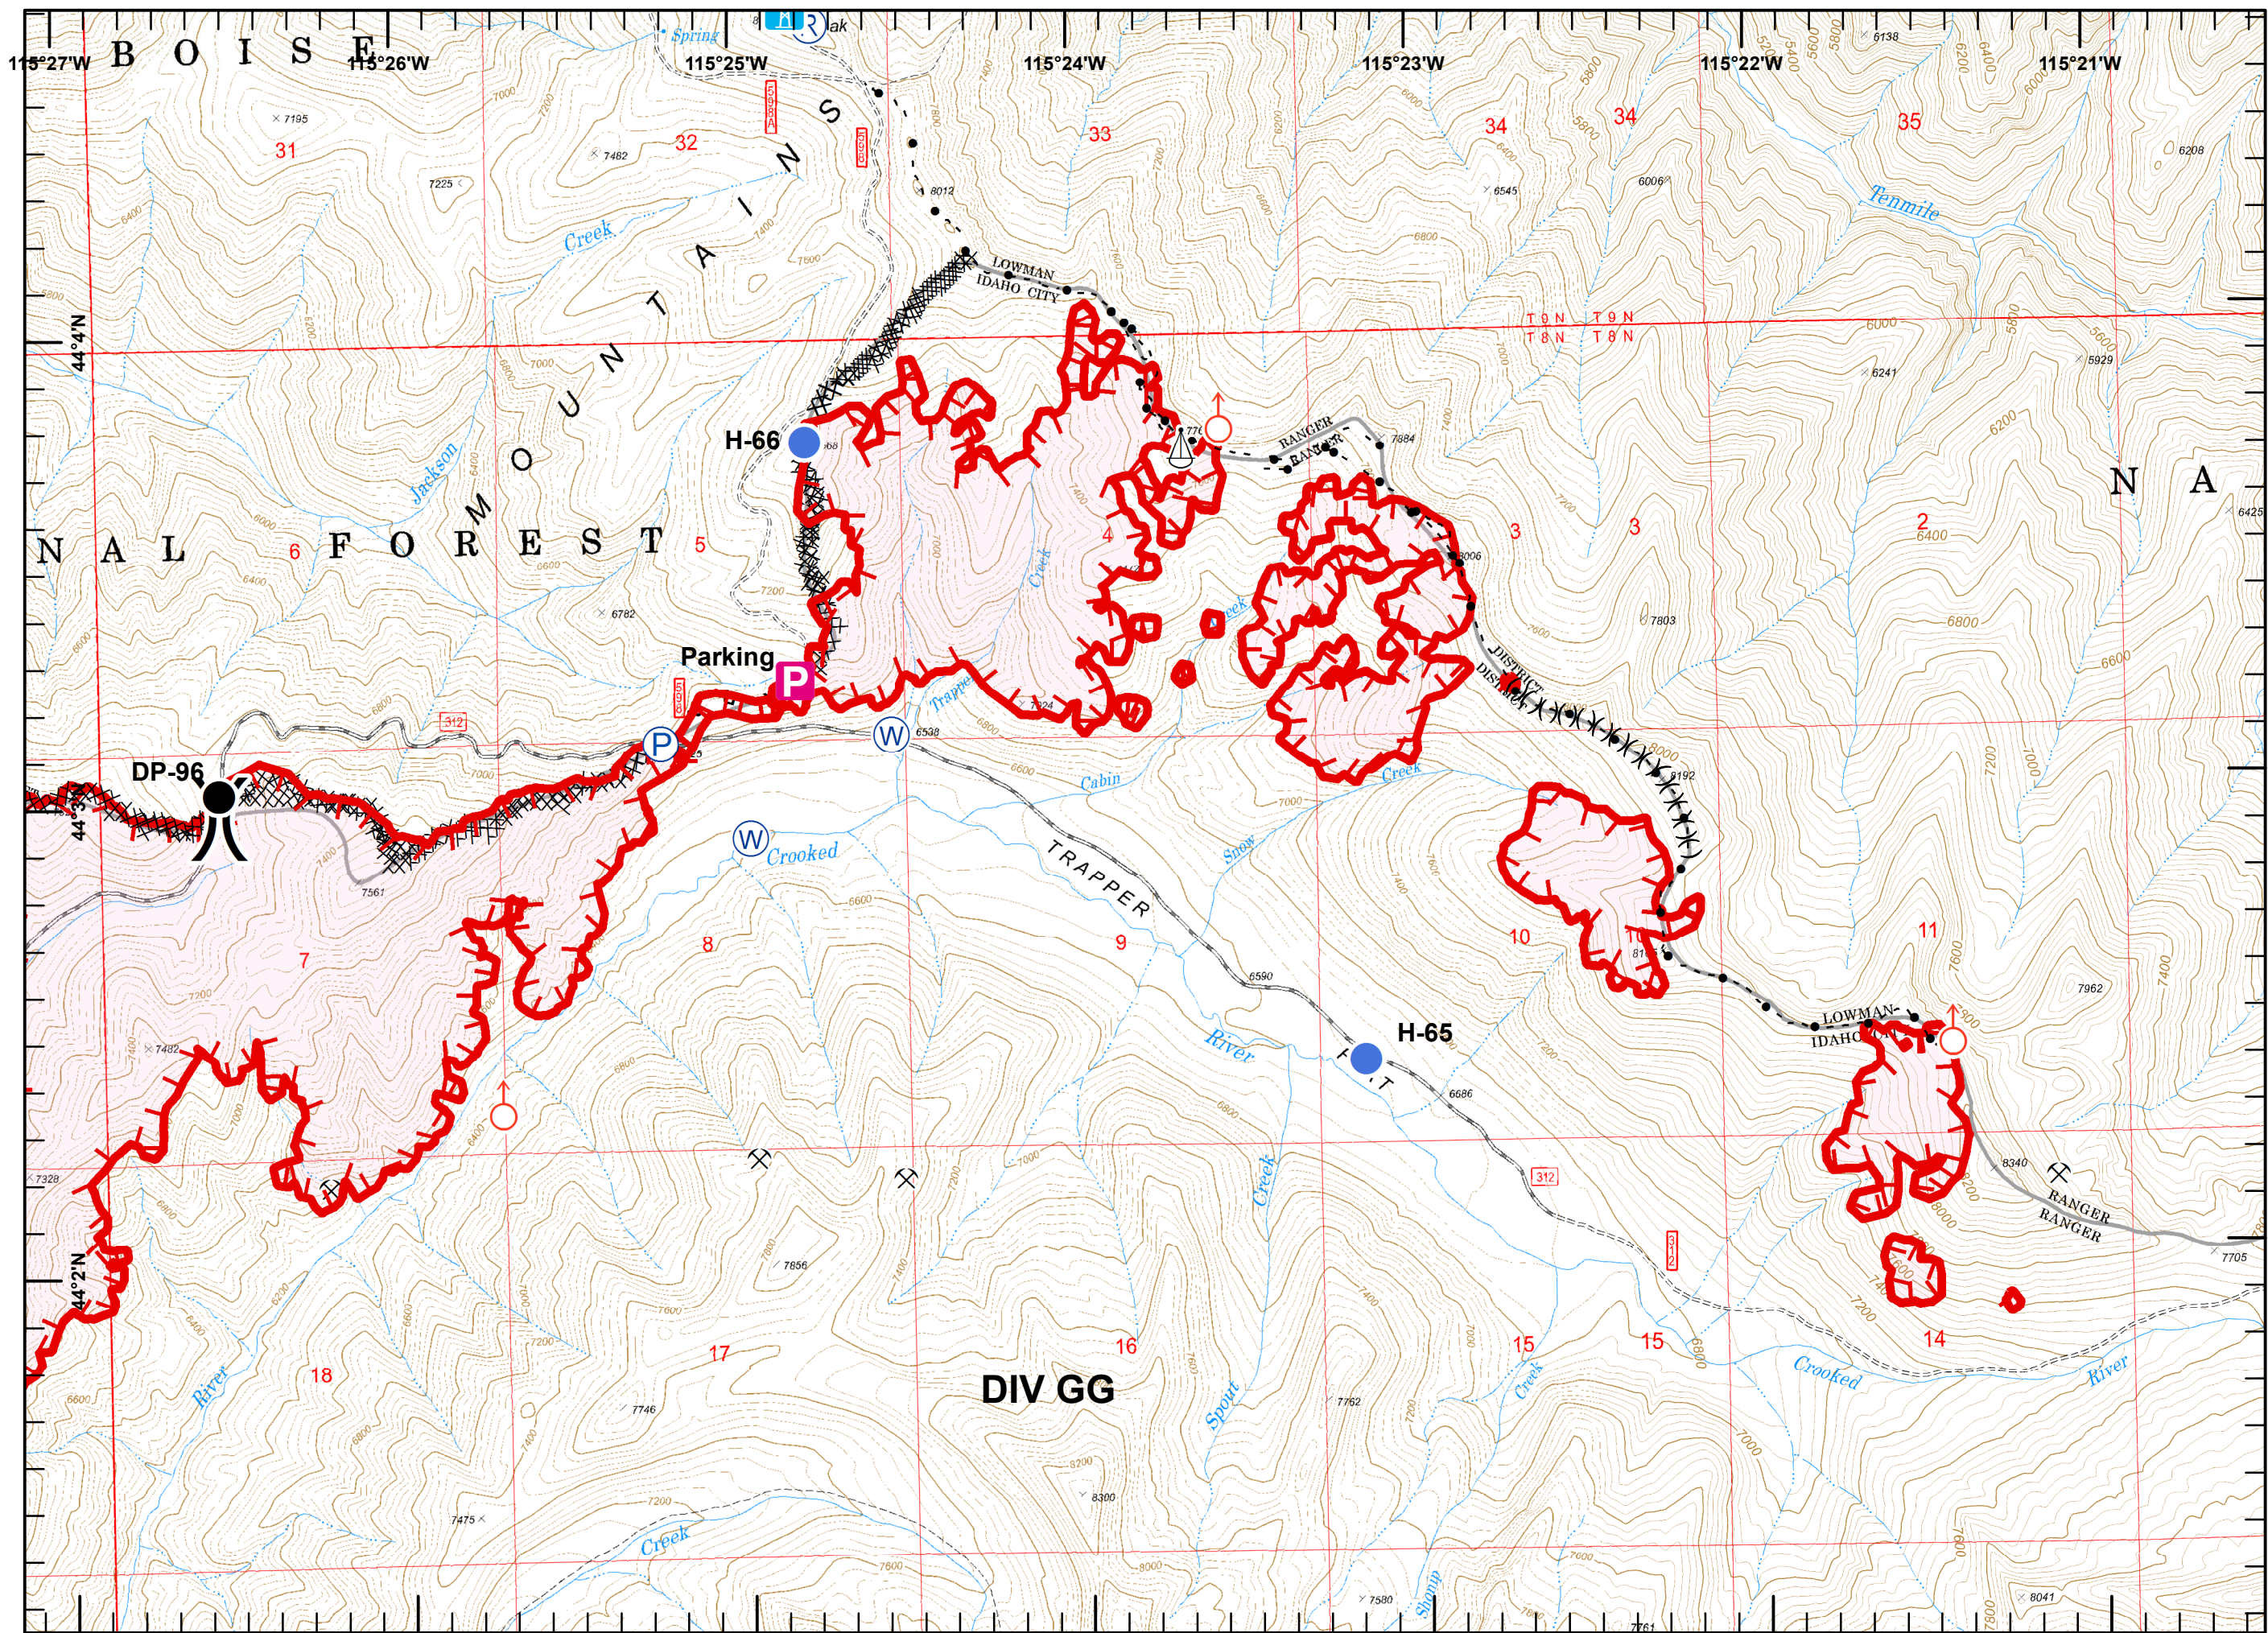

Legend

-  Lookout
-  Pump
-  Sling Site
-  Division Break
-  Mine
-  Uncontrolled Fire Edge
-  Road as Completed Line
-  Completed Dozer Line
-  Aerial Hazard
-  Fire Polygon Sites
-  Campground

Legend

- Camp
- Drop Point
- Helispot
- Highlighted Feature
- Water Source
- Mine
- Uncontrolled Fire Edge
- Completed Line
- Completed Dozer Line
- H - Hand Line
- Plow Line
- Proposed Dozer Line
- Aerial Hazard
- Other
- Fire Polygon
- Sites**
- Campground

Legend

- Drop Point
- Helispot
- ▬ Lookout
- (P) Pump
- (W) Water Source
- ◆ Yurt
- ⛏ Mine
- ▬ Uncontrolled Fire Edge
- ▬ Completed Line
- R - Road as Completed Line
- ▬ Completed Dozer Line
- H - Hand Line
- ◆ Plow Line
- ▭ Fire Polygon
- ▭ Completed Burnout

Miles

Legend

- Drop Point
- Highlighted Feature
- WX Mobile Weather Unit
- P Pump
- W Water Source
- X Division Break
- ⌵ Mine
- ▬ Uncontrolled Fire Edge
- ▬ Completed Line
- XXXX Completed Dozer Line
- ▭ Fire Polygon
- Sites**
- ▲ Campground

Legend

- Drop Point
- Helispot
- Highlighted Feature
- ▭ Lookout
- Ⓟ Pump
- Ⓡ Repeater
- ⚙ Sling Site
- ⊕ Spot Fire
- Ⓜ Water Source
- ⌘ Division Break
- ▭ Lookout
- ⚒ Mine
- ▬ Uncontrolled Fire Edge
- R - Road as Completed Line
- ⌘ Completed Dozer Line
- - - Highlighted Feature
- ▭ Fire Polygon
- Sites**
- ▲ Structure