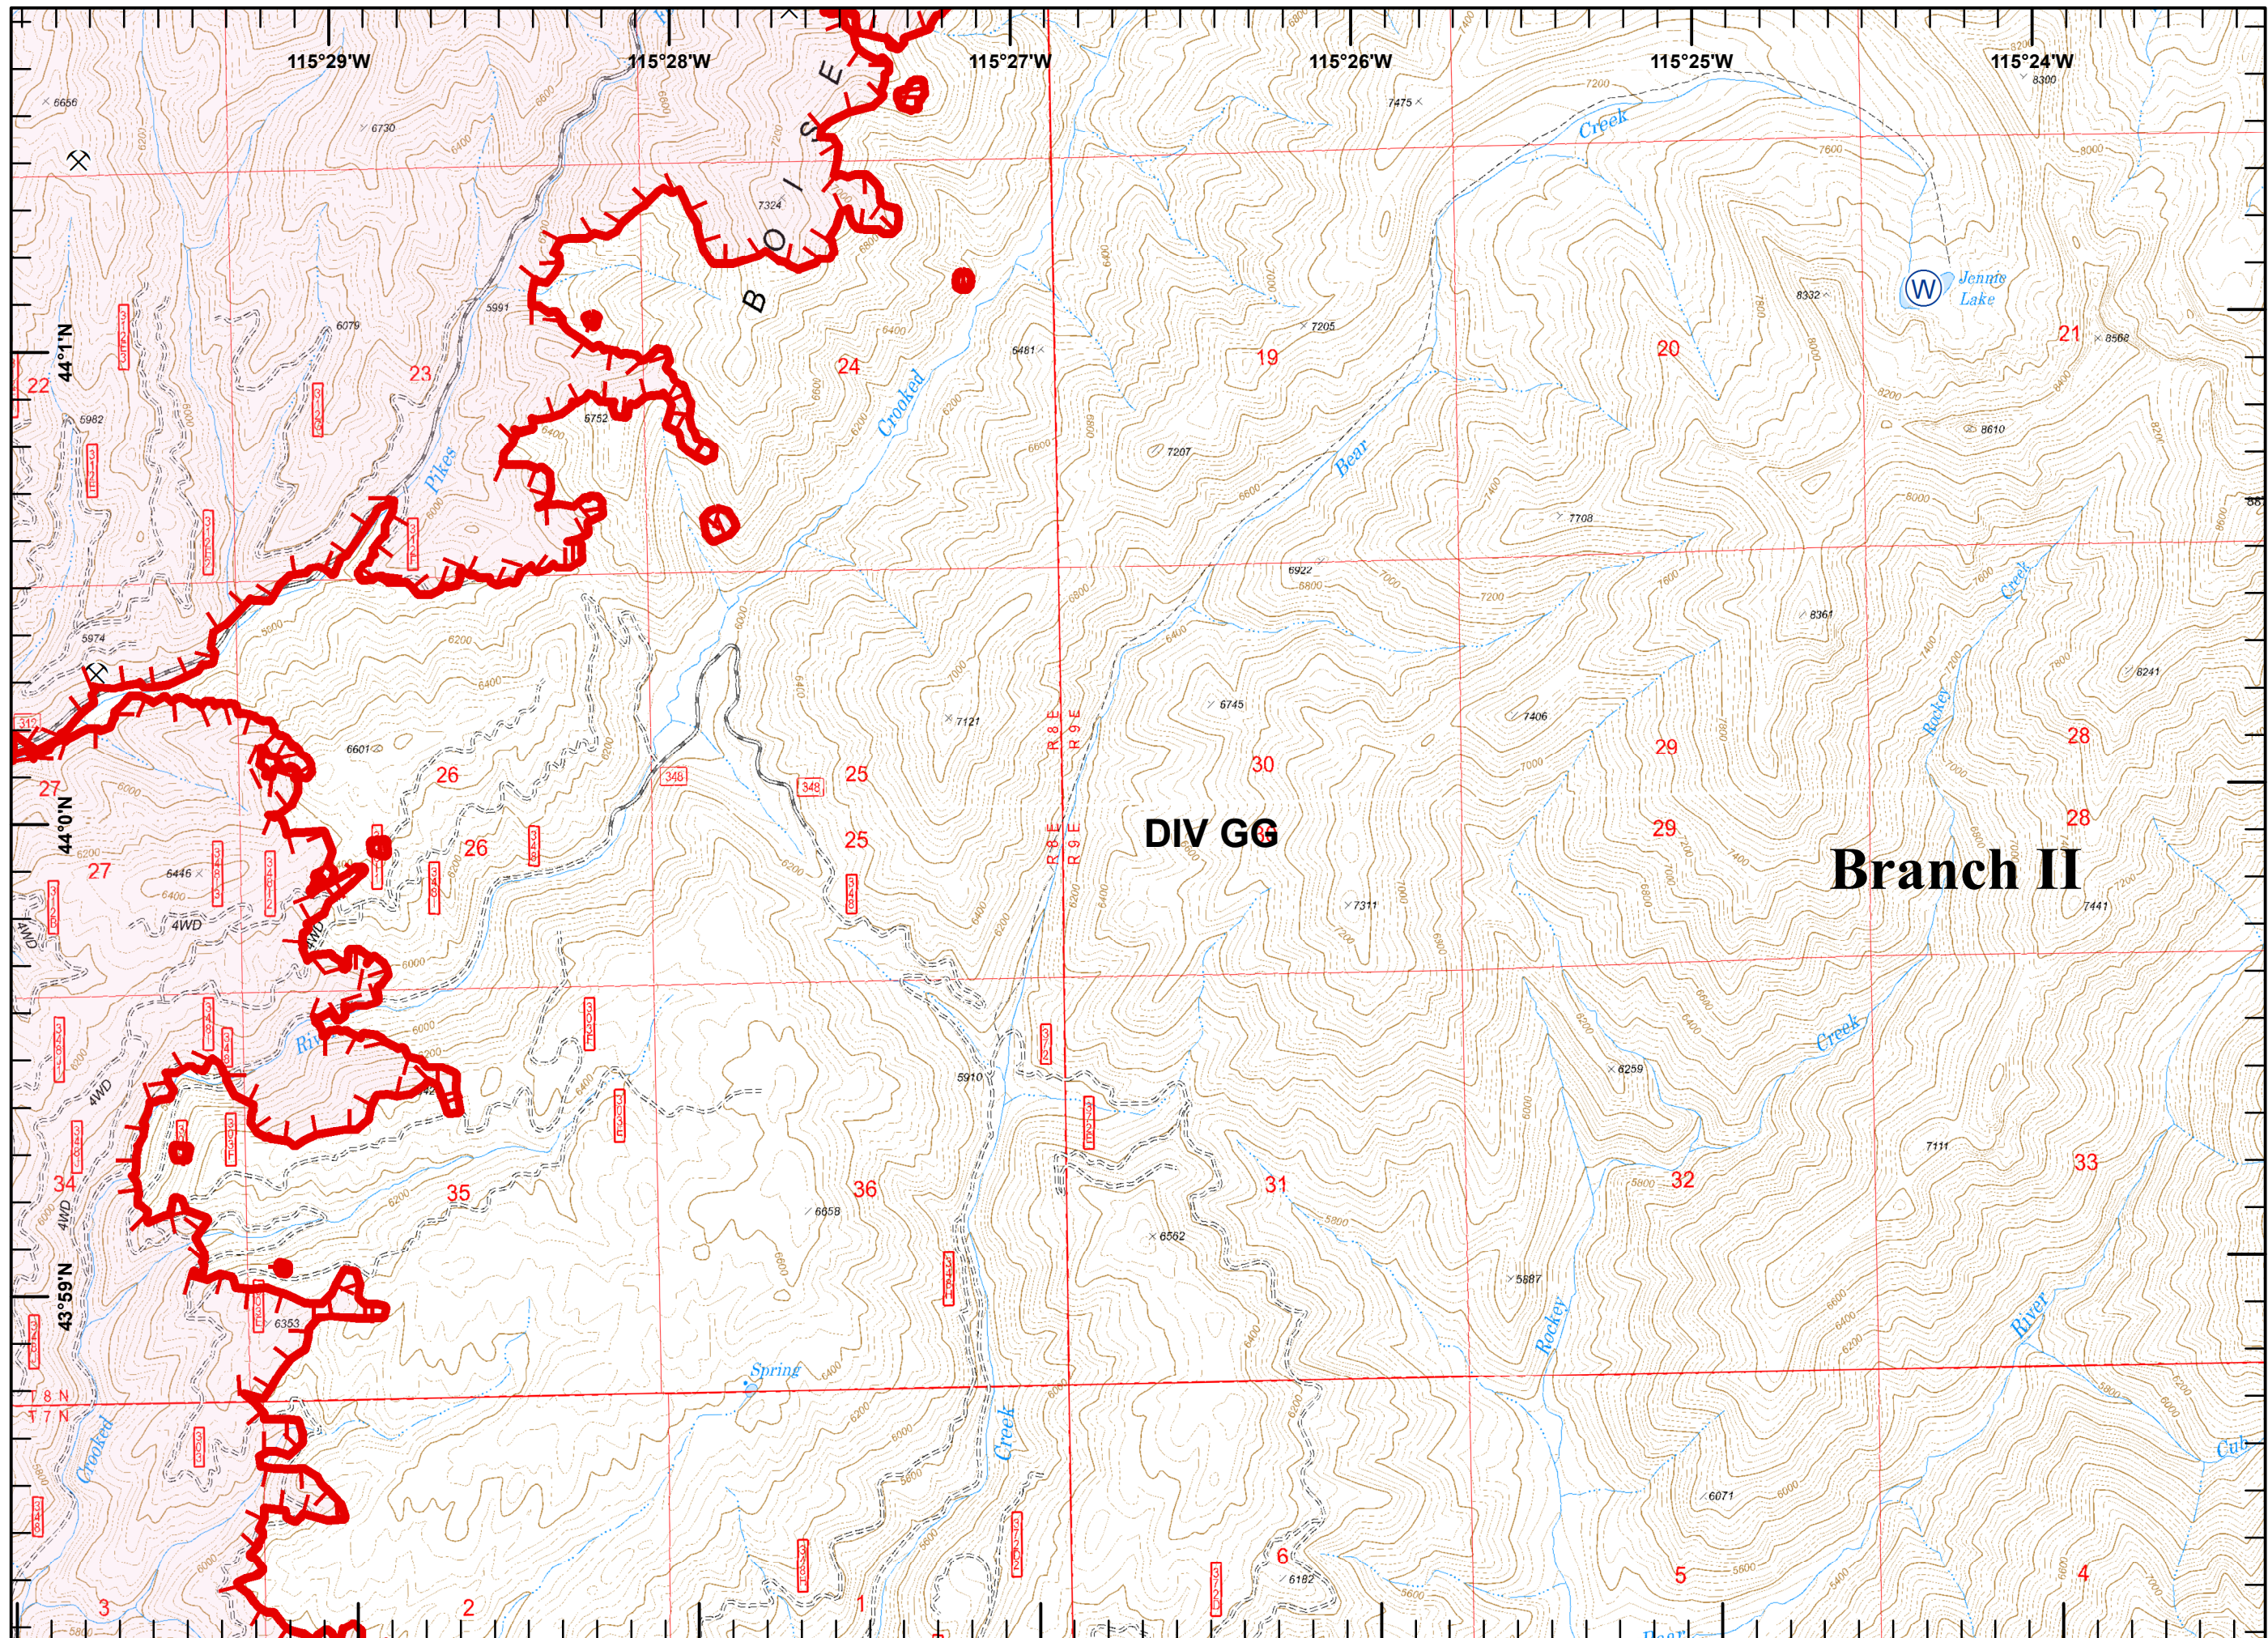

Legend

- Water Source
- Mine
- Uncontrolled Fire Edge
- Fire Polygon

Miles