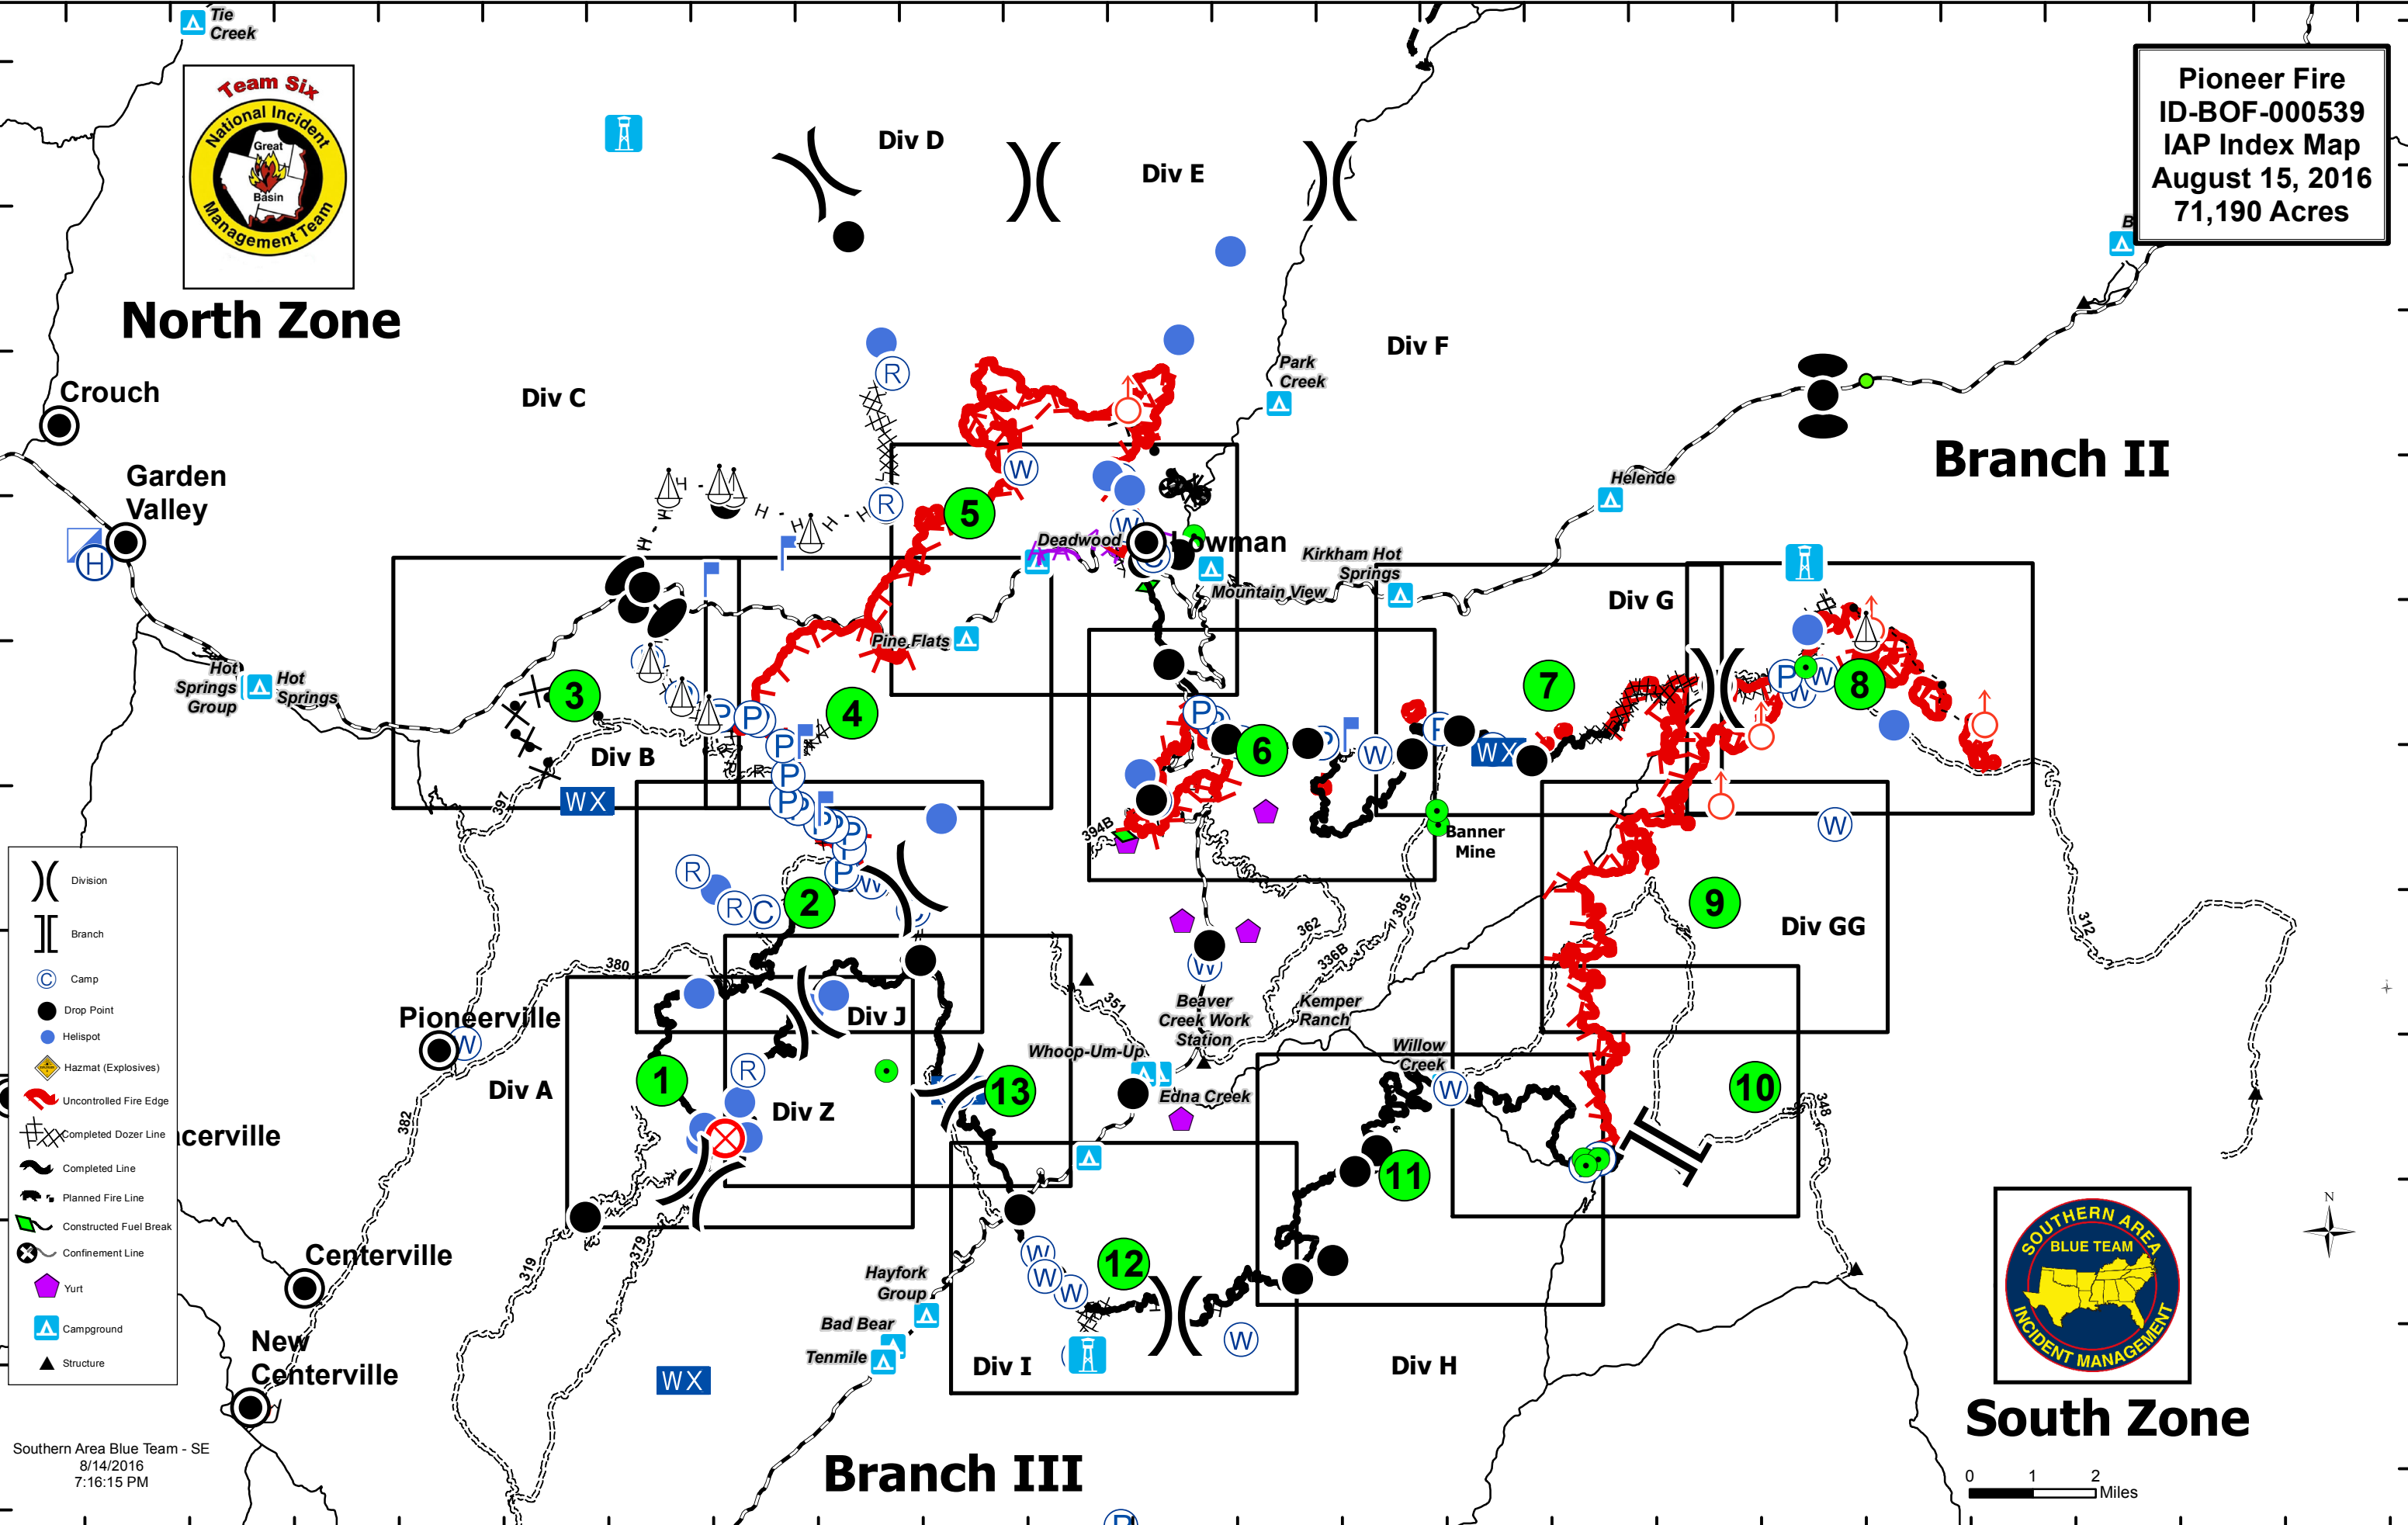

North Zone

Branch II

South Zone

Branch III

- Division
- Branch
- Camp
- Drop Point
- Helispot
- Hazmat (Explosives)
- Uncontrolled Fire Edge
- Completed Dozer Line
- Completed Line
- Planned Fire Line
- Constructed Fuel Break
- Confinement Line
- Yurt
- Campground
- Structure

Legend

- Drop Point
- ⊗ Fire Origin
- Helispot
- Highlighted Feature
- Ⓡ Repeater
-) Division Break
- ⚡ Mine
- Completed Line
- ▭ Fire Polygon

Legend

-  Camp
-  Drop Point
-  Helispot
-  Lookout
-  Pump
-  Repeater
-  Water Source
-  Division Break
-  Mine
-  Uncontrolled Fire Edge
-  Completed Line
-  R - Road as Completed Line
-  XXXX Completed Dozer Line
-  H - Hand Line
-  Fire Polygon

Miles

Legend

-  Drop Point
-  Lookout
-  Mobile Weather Unit
-  Pump
-  Safety Zone
-  Sling Site
-  Spot Fire
-  Zone Break
-  Mine
-  Uncontrolled Fire Edge
-  R - Road as Completed Line
-  Completed Dozer Line
-  H - Hand Line
-  Proposed Dozer Line
-  Planned Fire Line
-  Fire Polygon

Legend

-  Lookout
-  Pump
-  Sling Site
-  Division Break
-  Mine
-  Uncontrolled Fire Edge
-  Road as Completed Line
-  Completed Dozer Line
-  Aerial Hazard
-  Fire Polygon Sites
-  Campground

Legend

- Camp
- Drop Point
- Helispot
- Highlighted Feature
- Water Source
- Mine
- Uncontrolled Fire Edge
- Completed Line
- Completed Dozer Line
- H - Hand Line
- Plow Line
- Proposed Dozer Line
- Aerial Hazard
- Other
- Fire Polygon
- Sites**
- Campground