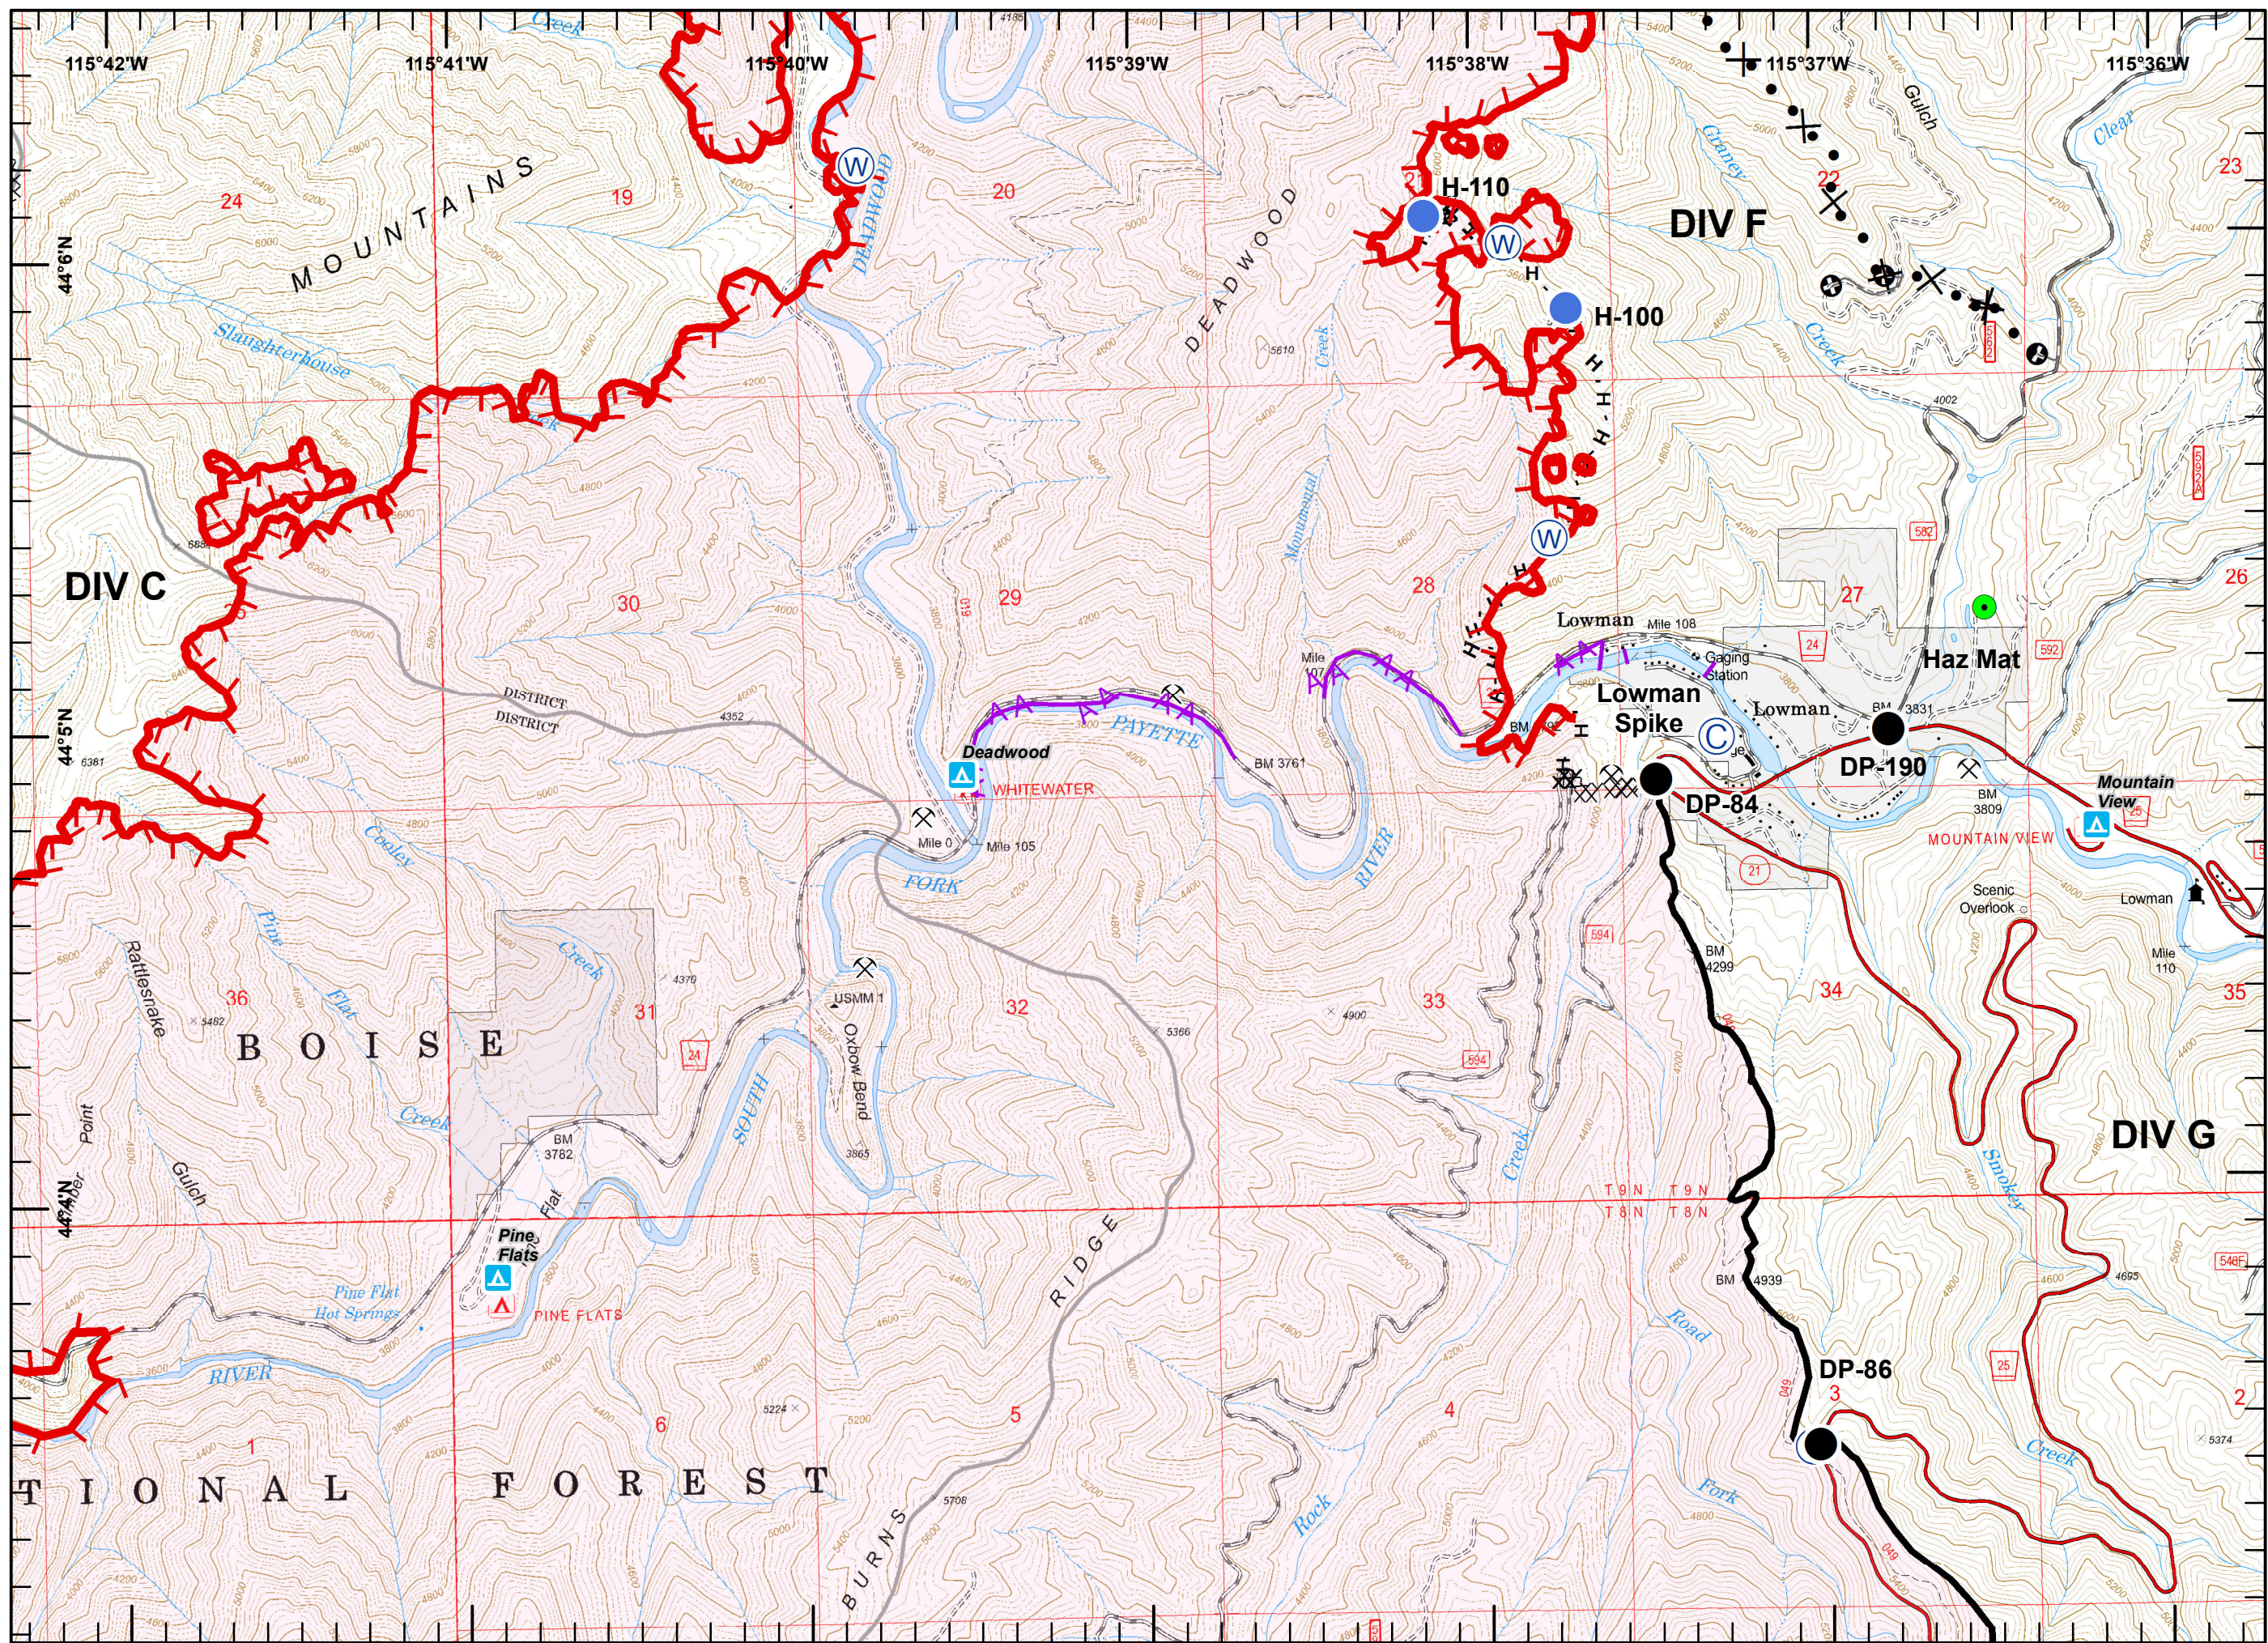

Legend

- Drop Point
- ⊗ Fire Origin
- Helispot
- Highlighted Feature
- Ⓡ Repeater
-) Division Break
- ⚡ Mine
- Completed Line
- ▭ Fire Polygon

Legend

-  Camp
-  Drop Point
-  Helispot
-  Lookout
-  Pump
-  Repeater
-  Water Source
-  Division Break
-  Mine
-  Uncontrolled Fire Edge
-  Completed Line
-  R - Road as Completed Line
-  XXXX Completed Dozer Line
-  H - Hand Line
-  Fire Polygon

Miles

Legend

-  Drop Point
-  Lookout
-  Mobile Weather Unit
-  Pump
-  Safety Zone
-  Sling Site
-  Spot Fire
-  Zone Break
-  Mine
-  Uncontrolled Fire Edge
-  R - Road as Completed Line
-  Completed Dozer Line
-  H - Hand Line
-  Proposed Dozer Line
-  Planned Fire Line
-  Fire Polygon

Legend

-  Lookout
-  Pump
-  Sling Site
-  Division Break
-  Mine
-  Uncontrolled Fire Edge
-  Road as Completed Line
-  Completed Dozer Line
-  Aerial Hazard
-  Fire Polygon Sites
-  Campground

Legend

- Camp
- Drop Point
- Helispot
- Highlighted Feature
- Water Source
- Mine
- Uncontrolled Fire Edge
- Completed Line
- Completed Dozer Line
- H - Hand Line
- Plow Line
- Proposed Dozer Line
- Aerial Hazard
- Other
- Fire Polygon
- Sites**
- Campground

Legend

- Drop Point
- Helispot
- ▬ Lookout
- (P) Pump
- (W) Water Source
- ◆ Yurt
- ⛏ Mine
- ▬ Uncontrolled Fire Edge
- ▬ Completed Line
- R - Road as Completed Line
- ▬ Completed Dozer Line
- H - Hand Line
- ◆ Plow Line
- ▭ Fire Polygon
- ▭ Completed Burnout