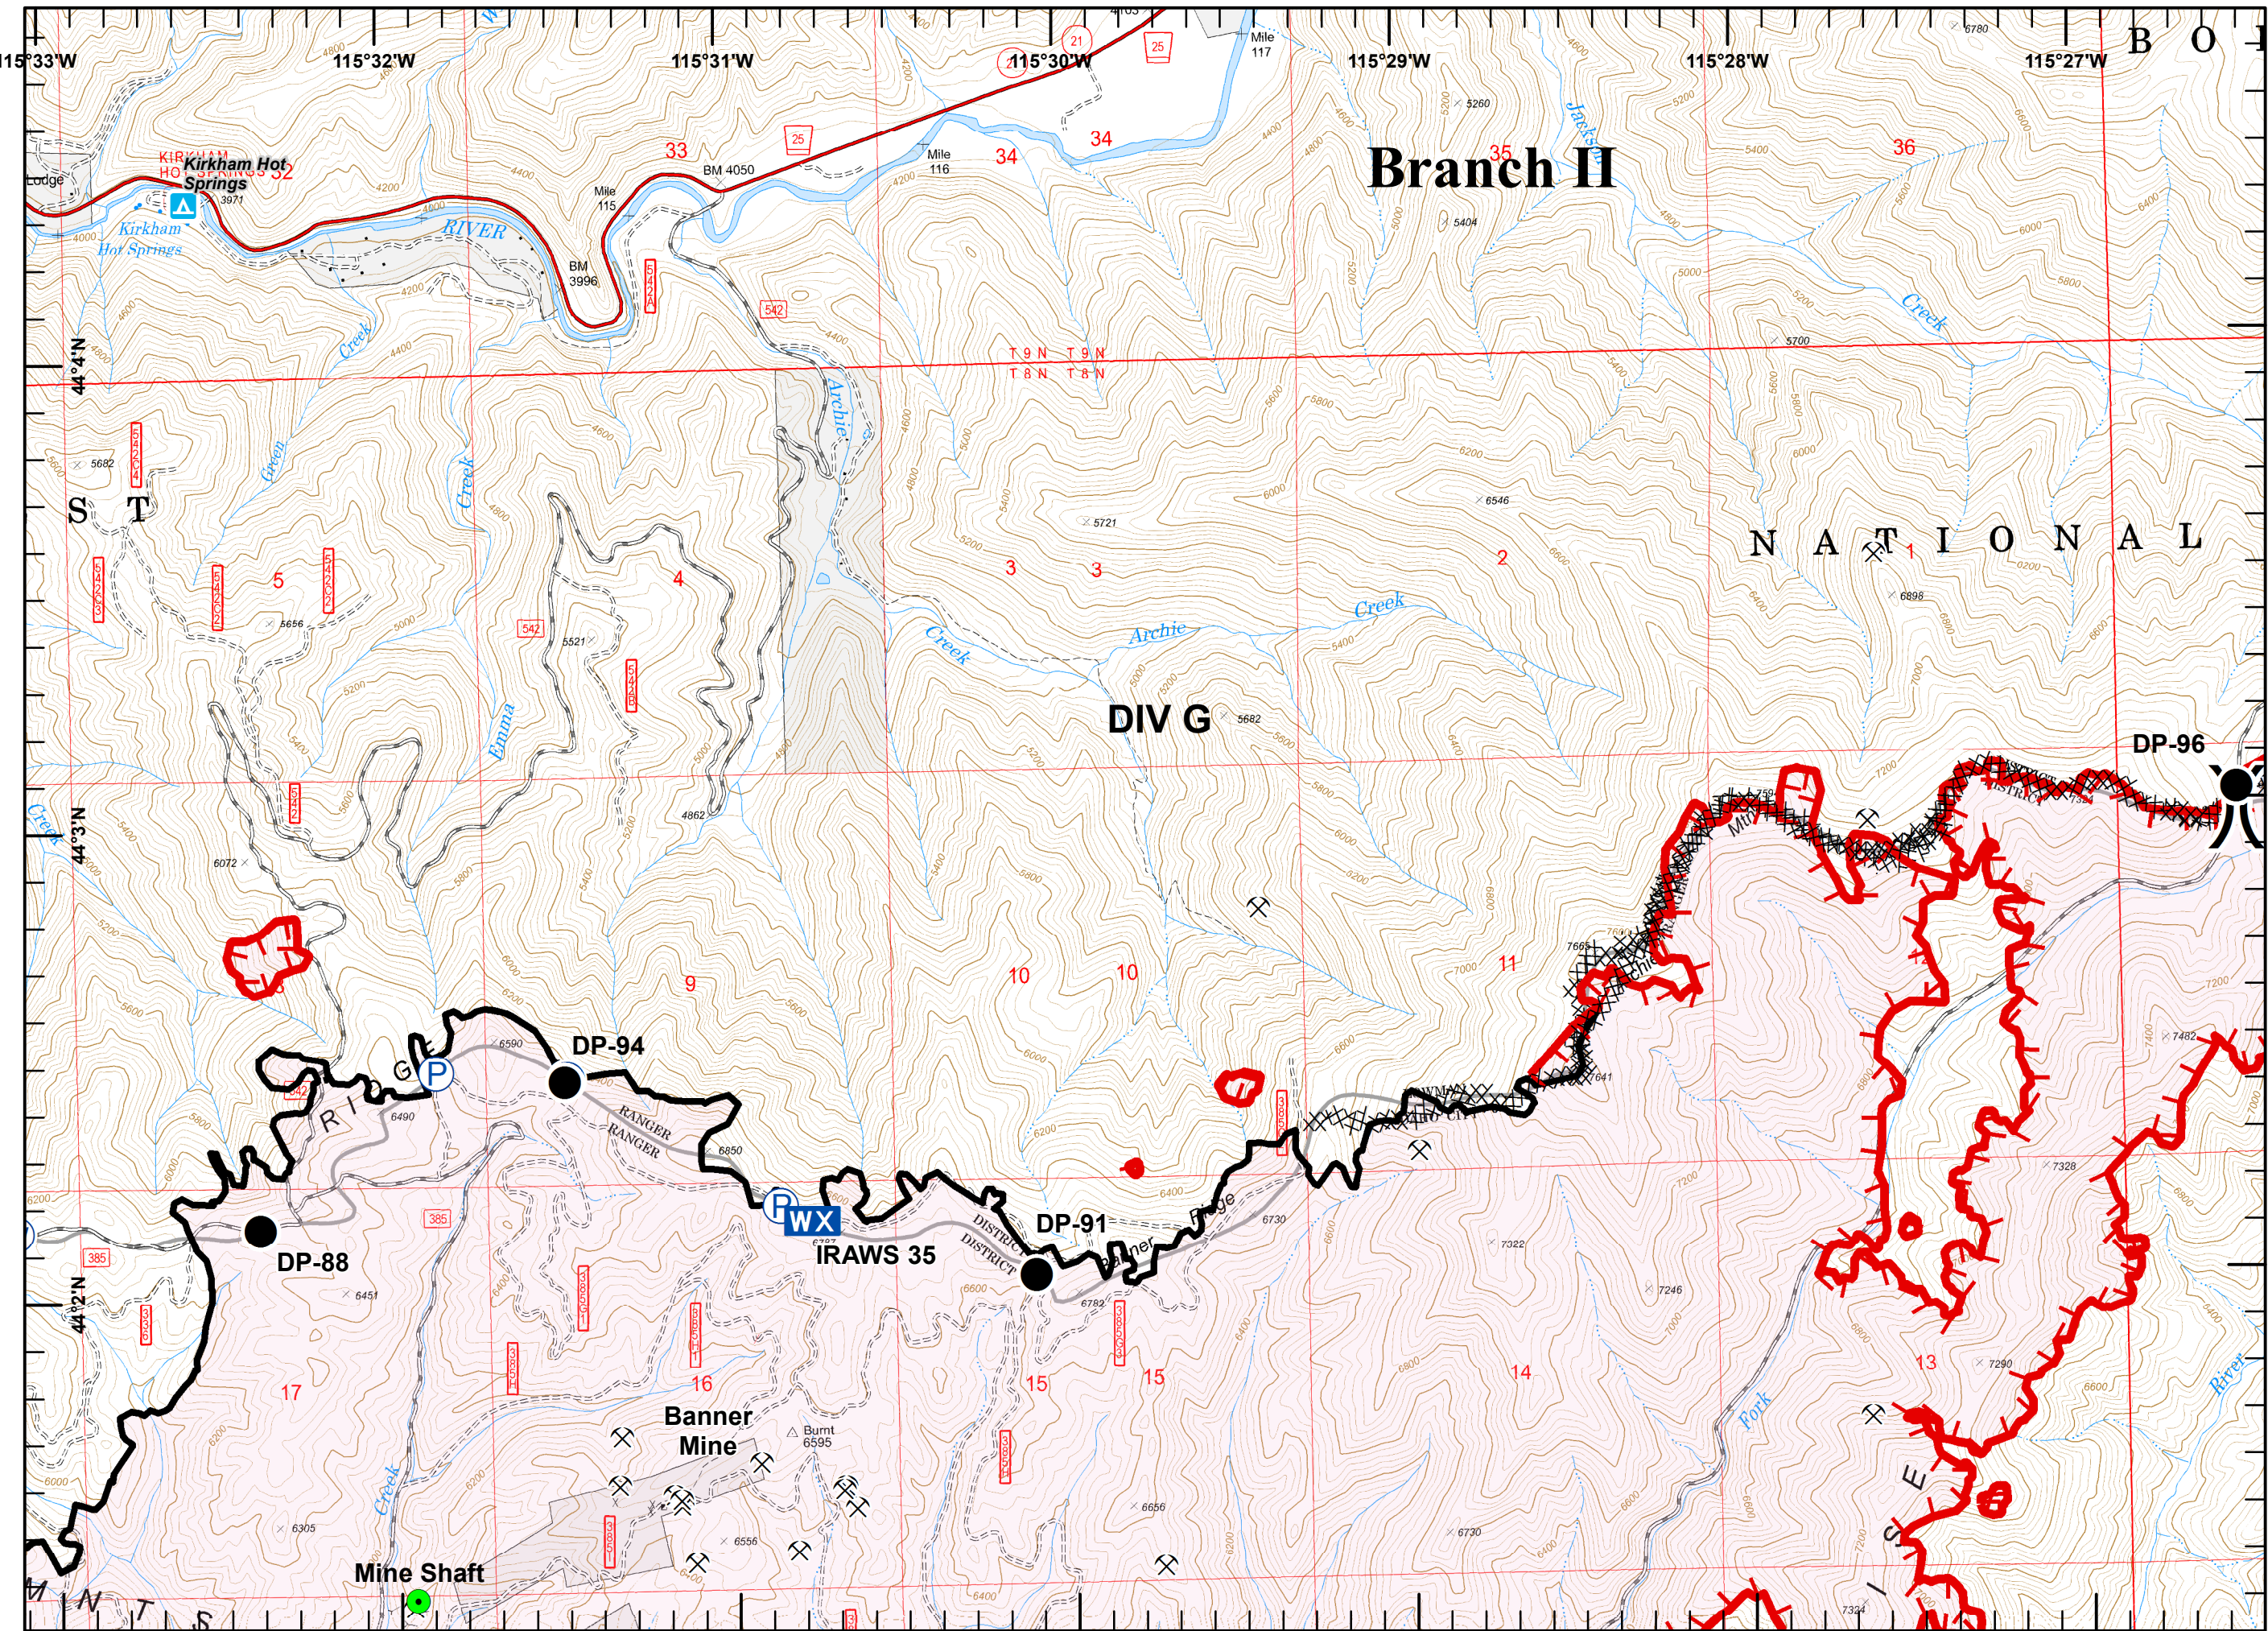

Miles

Legend

-  Drop Point
-  Lookout
-  Mobile Weather Unit
-  Pump
-  Safety Zone
-  Sling Site
-  Spot Fire
-  Zone Break
-  Mine
-  Uncontrolled Fire Edge
-  R - Road as Completed Line
-  Completed Dozer Line
-  H - Hand Line
-  Proposed Dozer Line
-  Planned Fire Line
-  Fire Polygon

Legend

-  Lookout
-  Pump
-  Sling Site
-  Division Break
-  Mine
-  Uncontrolled Fire Edge
-  Road as Completed Line
-  Completed Dozer Line
-  Aerial Hazard
-  Fire Polygon Sites
-  Campground

Legend

- Camp
- Drop Point
- Helispot
- Highlighted Feature
- Water Source
- Mine
- Uncontrolled Fire Edge
- Completed Line
- Completed Dozer Line
- H - Hand Line
- Plow Line
- Proposed Dozer Line
- Aerial Hazard
- Other
- Fire Polygon
- Sites**
- Campground

Legend

- Drop Point
- Helispot
- ▬ Lookout
- (P) Pump
- (W) Water Source
- ◆ Yurt
- ⛏ Mine
- ▬ Uncontrolled Fire Edge
- ▬ Completed Line
- R - Road as Completed Line
- ▬ Completed Dozer Line
- H - Hand Line
- ◆ Plow Line
- ▭ Fire Polygon
- ▭ Completed Burnout

Legend

- Drop Point
- Helispot
- Highlighted Feature
- ▭ Lookout
- Ⓟ Pump
- Ⓡ Repeater
- ⚙ Sling Site
- ⊕ Spot Fire
- Ⓜ Water Source
- ⌘ Division Break
- ▭ Lookout
- ⚒ Mine
- ▬ Uncontrolled Fire Edge
- R - Road as Completed Line
- ⌘ Completed Dozer Line
- - - Highlighted Feature
- ▭ Fire Polygon
- Sites**
- ▲ Structure