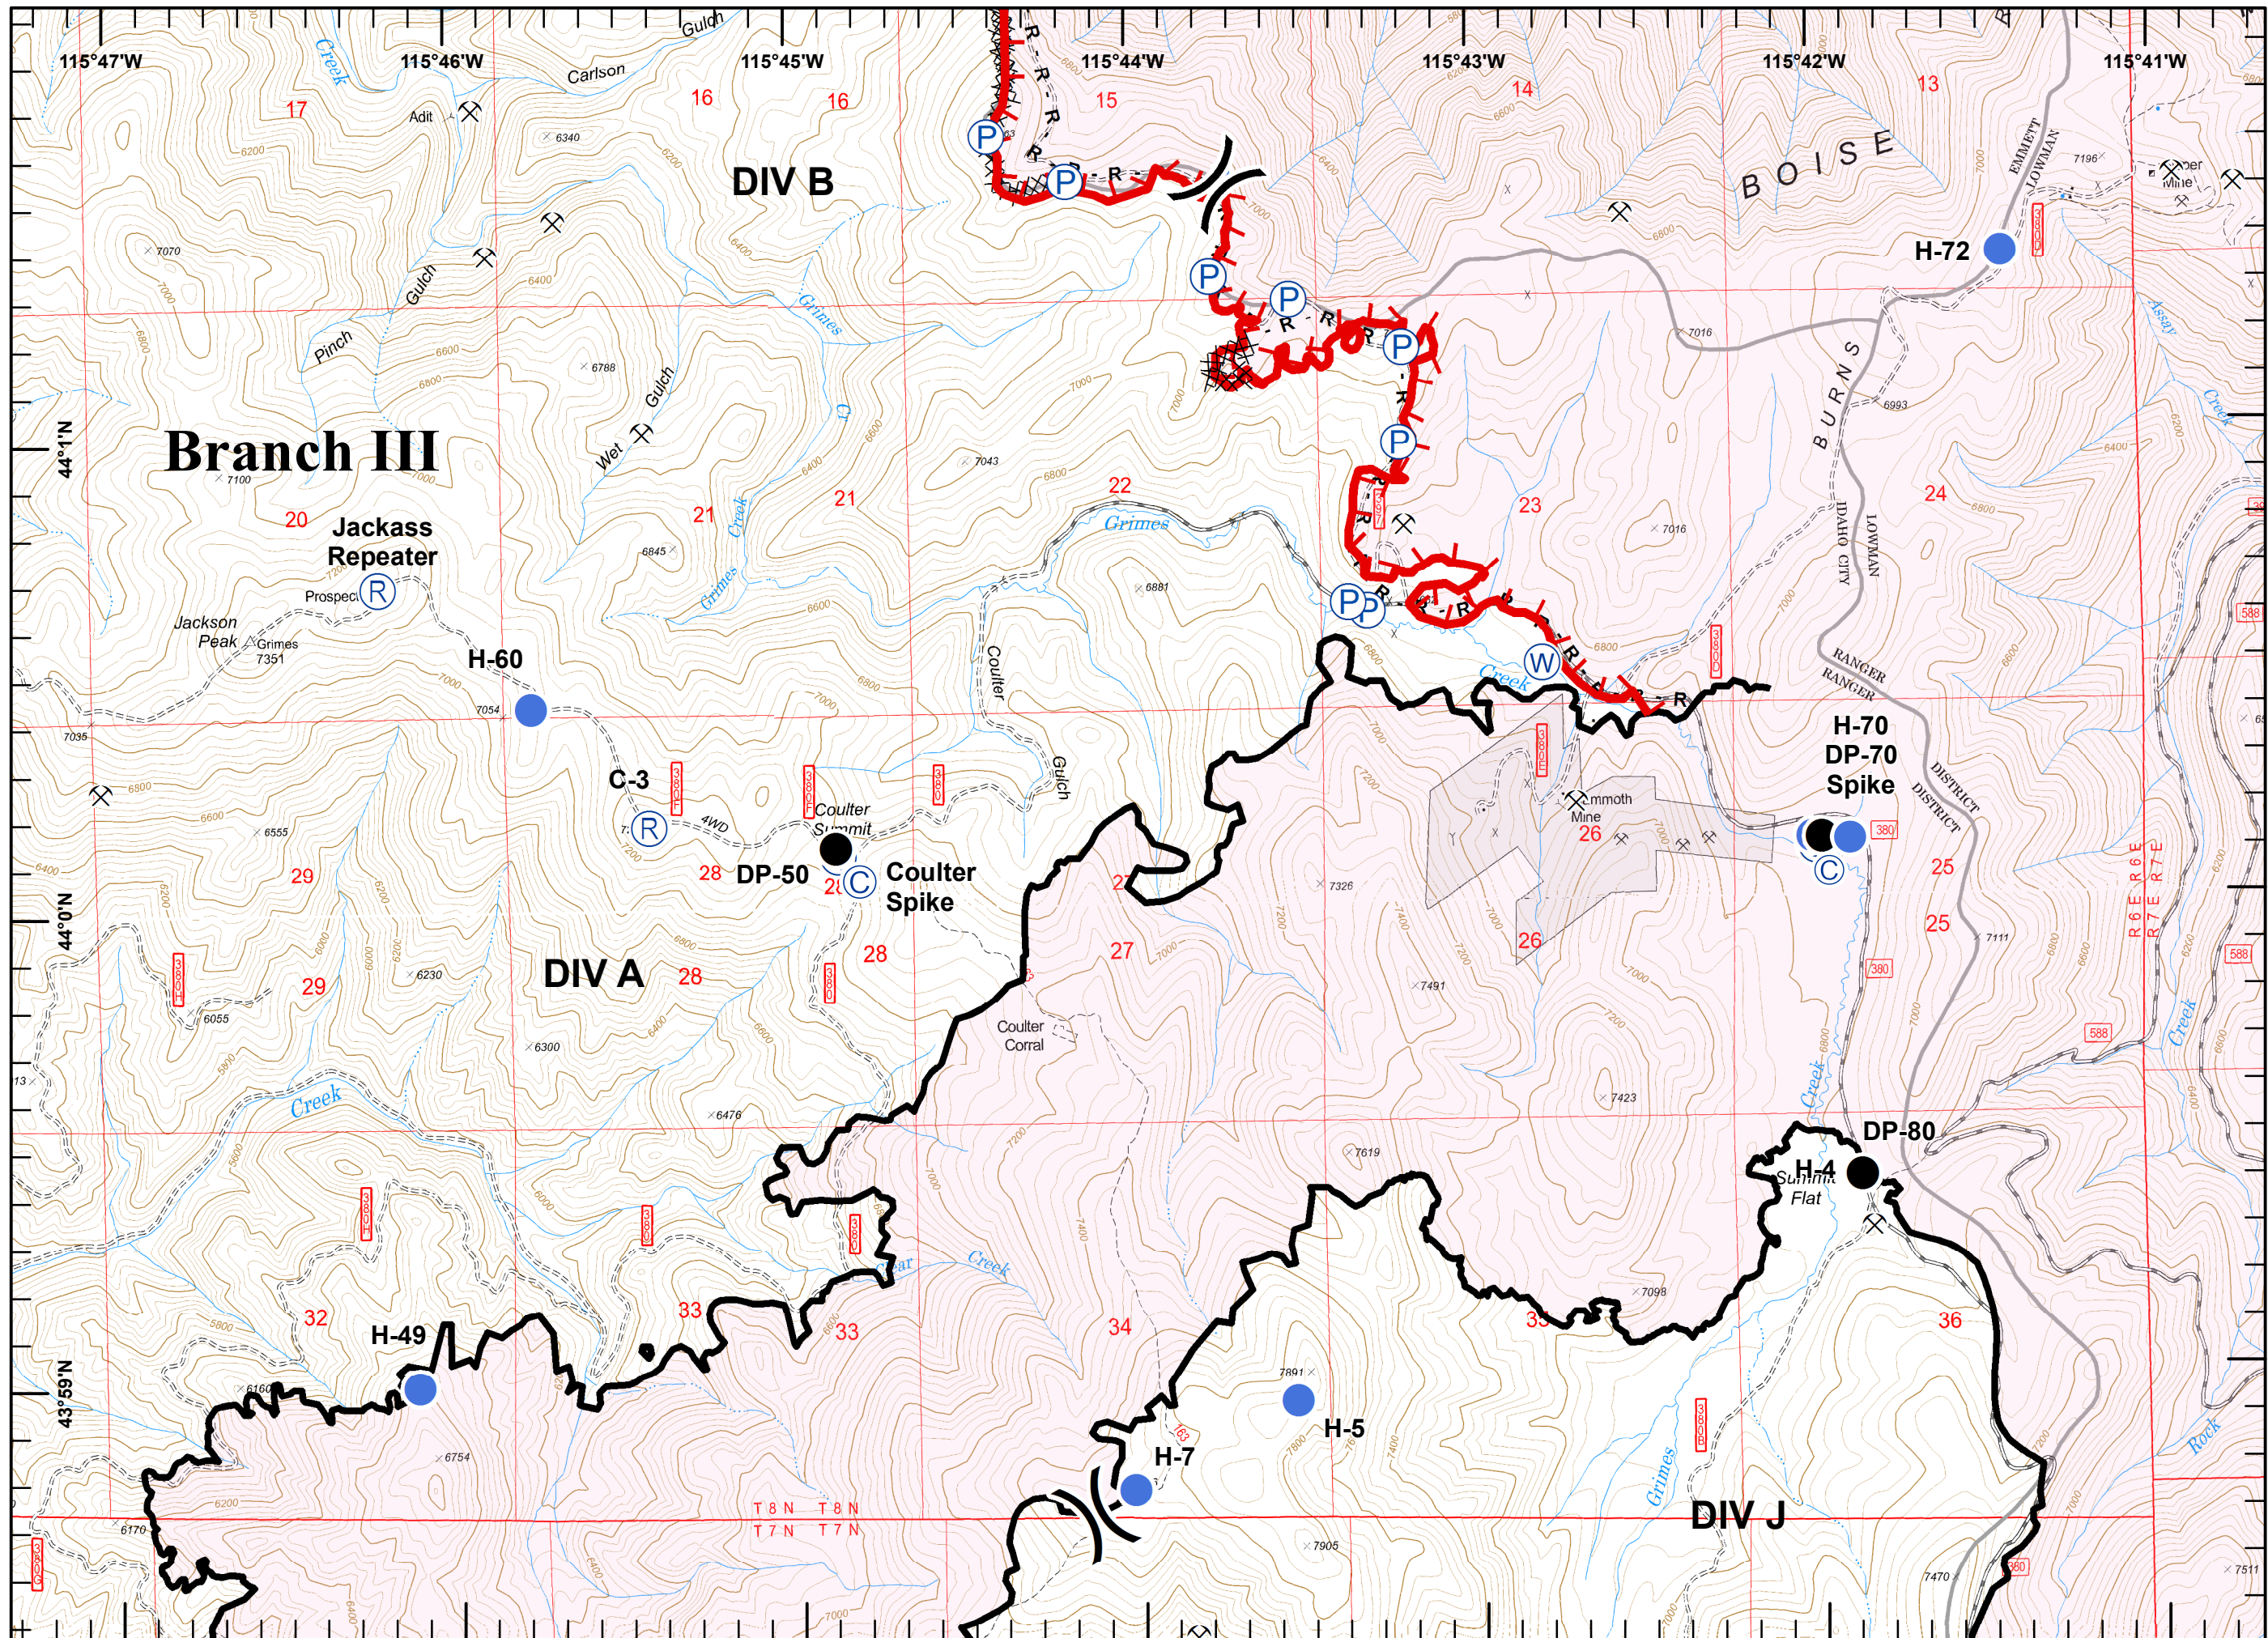

Legend

- Drop Point
- ⊗ Fire Origin
- Helispot
- Highlighted Feature
- Ⓡ Repeater
-) Division Break
- ⚡ Mine
- Completed Line
- ▭ Fire Polygon

Legend

-  Camp
-  Drop Point
-  Helispot
-  Lookout
-  Pump
-  Repeater
-  Water Source
-  Division Break
-  Mine
-  Uncontrolled Fire Edge
-  Completed Line
-  R - Road as Completed Line
-  XXXX Completed Dozer Line
-  H - Hand Line
-  Fire Polygon

Miles

Legend

-  Drop Point
-  Lookout
-  Mobile Weather Unit
-  Pump
-  Safety Zone
-  Sling Site
-  Spot Fire
-  Zone Break
-  Mine
-  Uncontrolled Fire Edge
-  R - Road as Completed Line
-  Completed Dozer Line
-  H - Hand Line
-  Proposed Dozer Line
-  Planned Fire Line
-  Fire Polygon

Legend

-  Lookout
-  Pump
-  Sling Site
-  Division Break
-  Mine
-  Uncontrolled Fire Edge
-  Road as Completed Line
-  Completed Dozer Line
-  Aerial Hazard
-  Fire Polygon Sites
-  Campground

Legend

- Camp
- Drop Point
- Helispot
- Highlighted Feature
- Water Source
- Mine
- Uncontrolled Fire Edge
- Completed Line
- Completed Dozer Line
- H - Hand Line
- Plow Line
- Proposed Dozer Line
- Aerial Hazard
- Other
- Fire Polygon
- Sites**
- Campground

Legend

- Drop Point
- Helispot
- ▬ Lookout
- (P) Pump
- (W) Water Source
- ◆ Yurt
- ⛏ Mine
- ▬ Uncontrolled Fire Edge
- ▬ Completed Line
- R - Road as Completed Line
- ▬ Completed Dozer Line
- H - Hand Line
- ◆ Plow Line
- ▭ Fire Polygon
- ▭ Completed Burnout