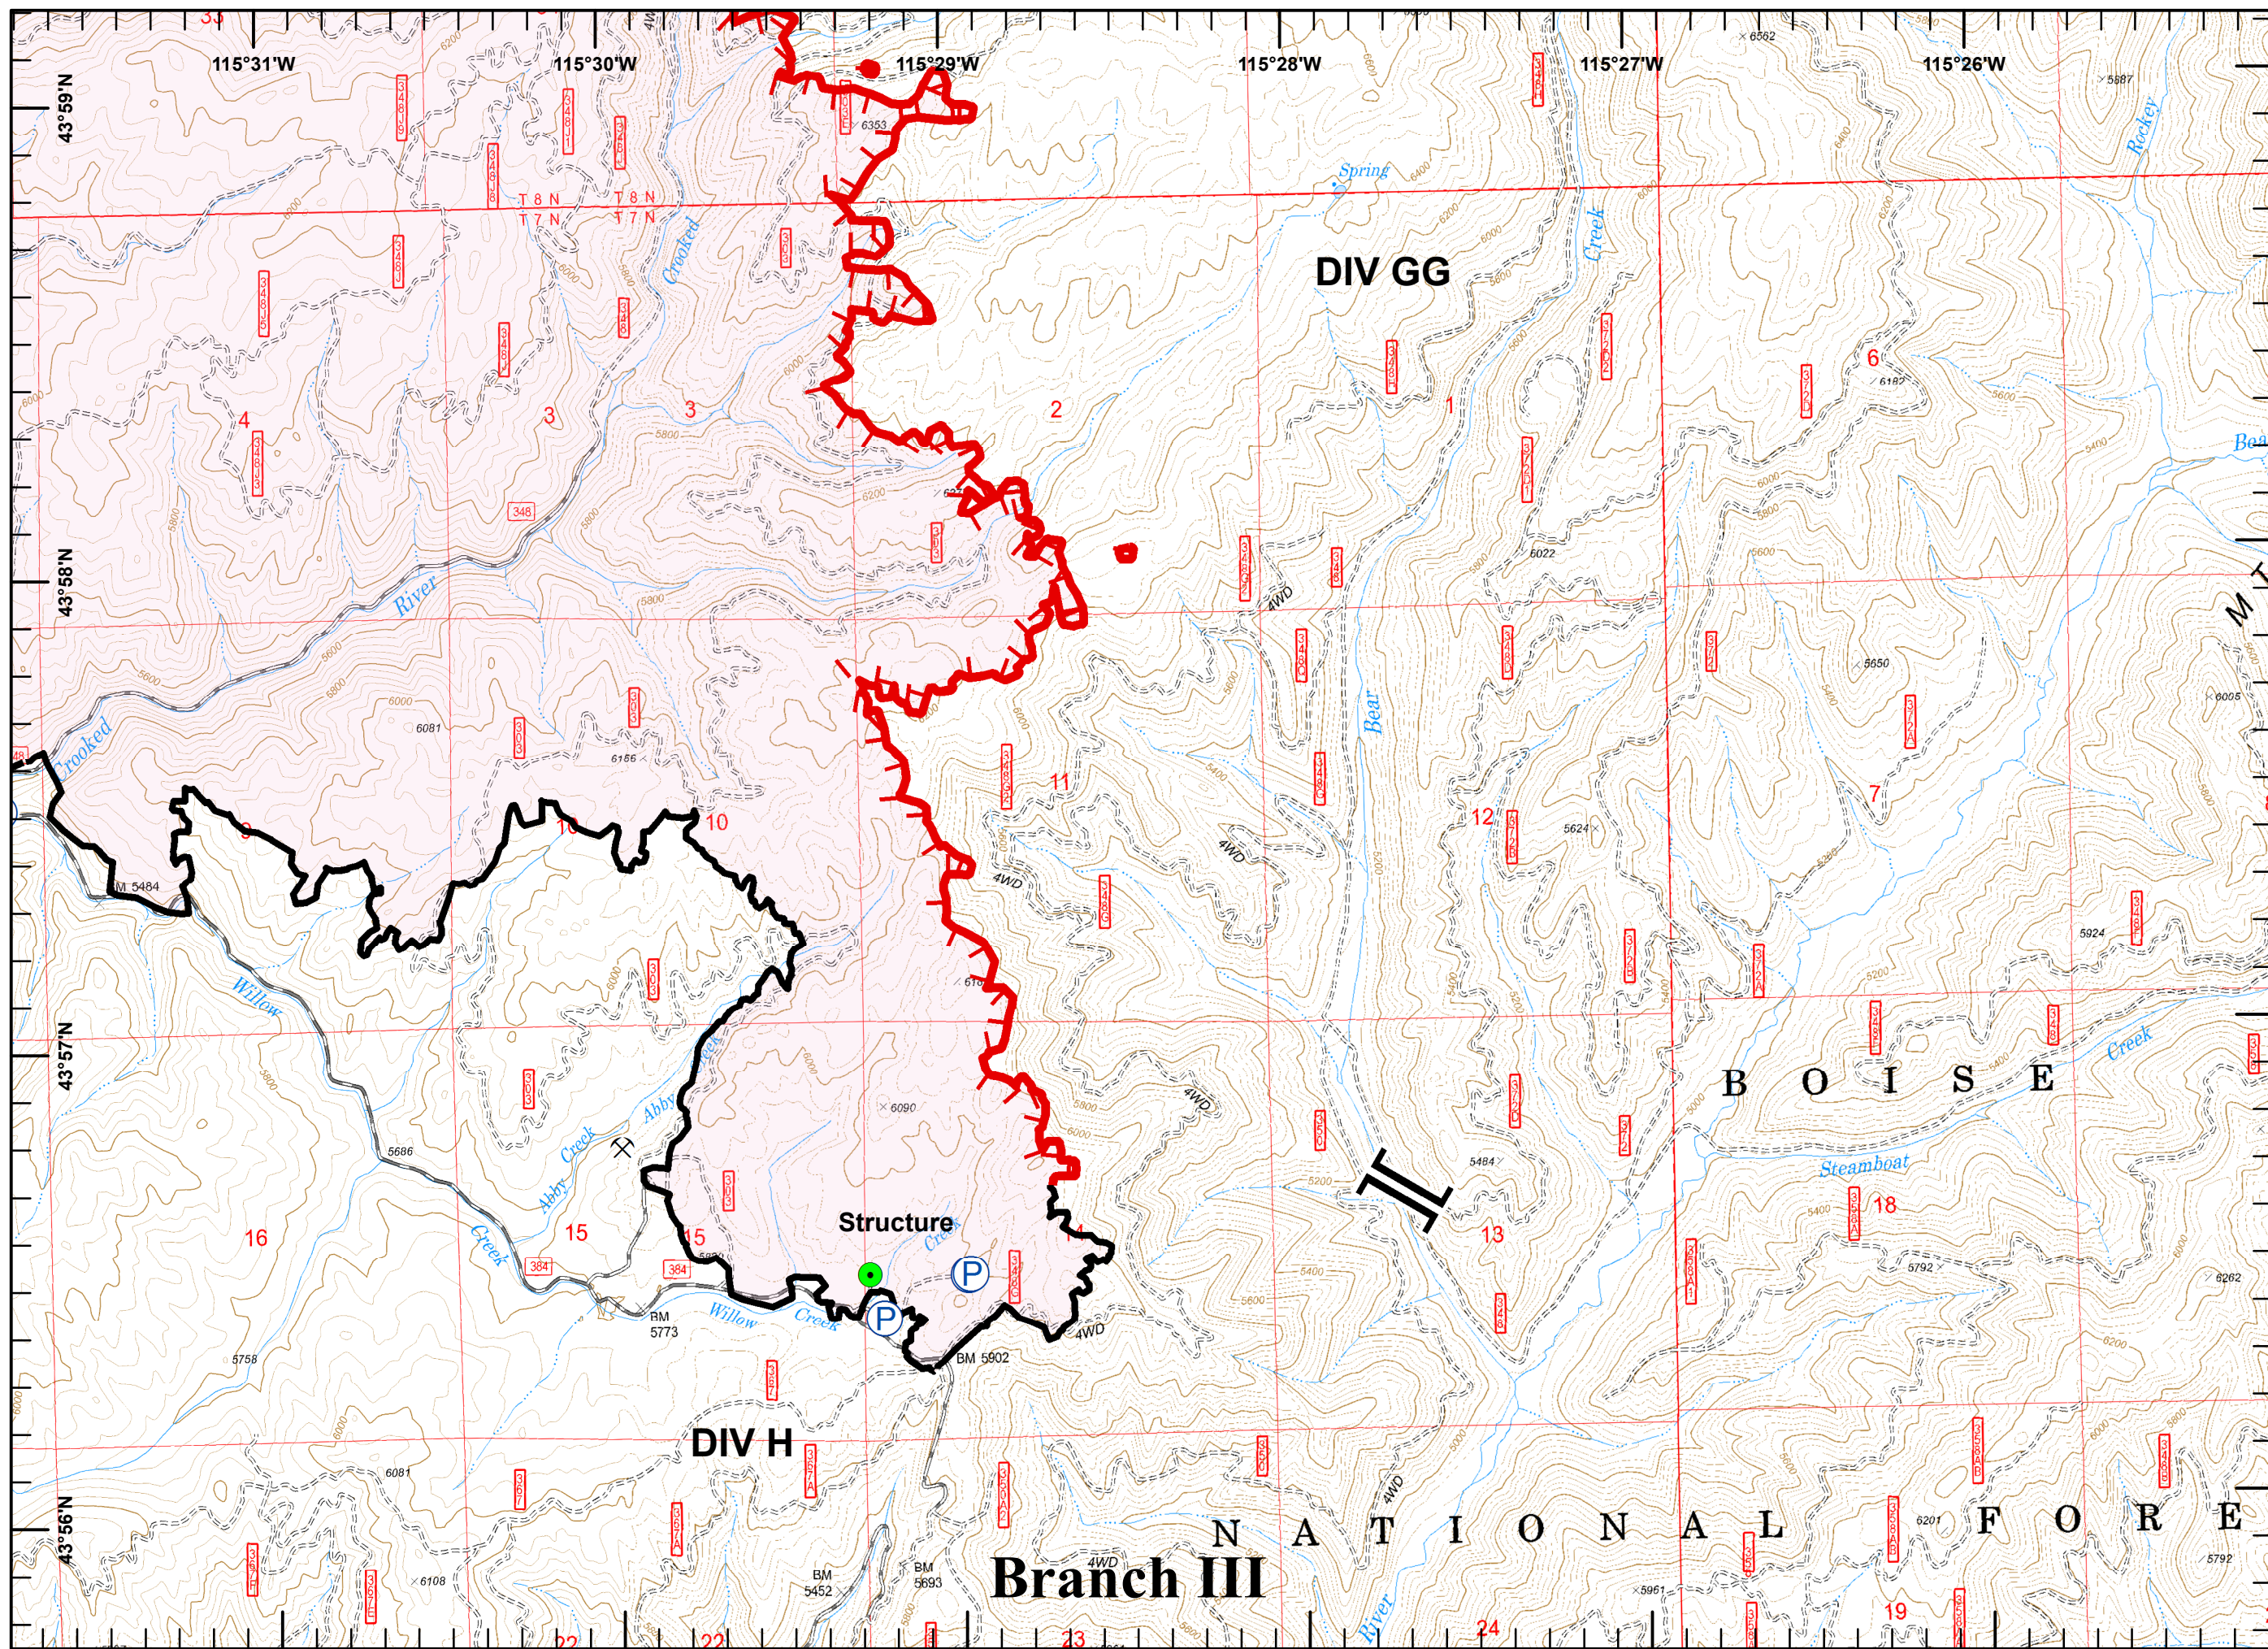

Legend

-  Lookout
-  Pump
-  Sling Site
-  Division Break
-  Mine
-  Uncontrolled Fire Edge
-  Road as Completed Line
-  Completed Dozer Line
-  Aerial Hazard
-  Fire Polygon Sites
-  Campground

Legend

- Camp
- Drop Point
- Helispot
- Highlighted Feature
- Water Source
- Mine
- Uncontrolled Fire Edge
- Completed Line
- Completed Dozer Line
- H - Hand Line
- Plow Line
- Proposed Dozer Line
- Aerial Hazard
- Other
- Fire Polygon
- Sites**
- Campground

Legend

- Drop Point
- Helispot
- Highlighted Feature
- ▭ Lookout
- Ⓟ Pump
- Ⓡ Repeater
- ⚙ Sling Site
- ⊕ Spot Fire
- Ⓜ Water Source
- ⌘ Division Break
- ▭ Lookout
- ⚒ Mine
- ▬ Uncontrolled Fire Edge
- R - Road as Completed Line
- ⌘ Completed Dozer Line
- - - Highlighted Feature
- ▭ Fire Polygon
- Sites**
- ▲ Structure

Legend

-  Water Source
-  Mine
-  Uncontrolled Fire Edge
-  Fire Polygon

Miles

Legend

- Highlighted Feature
- Pump
- Water Source
- Branch Break
- Mine
- Uncontrolled Fire Edge
- Completed Line
- Fire Polygon

Legend

- Drop Point
- Highlighted Feature
- P Pump
- W Water Source
- Mine
- Uncontrolled Fire Edge
- Completed Line
- H - Hand Line
- Fire Polygon

Sites

- ▲ Campground

Legend

- Drop Point
- Ⓡ Repeater
- Ⓣ Telephone
- Ⓦ Water Source
- ⌘ Division Break
- Ⓡ Lookout
- ⚡ Mine
- Completed Line
- ⓧ Completed Dozer Line
- H - Hand Line
- Fire Polygon