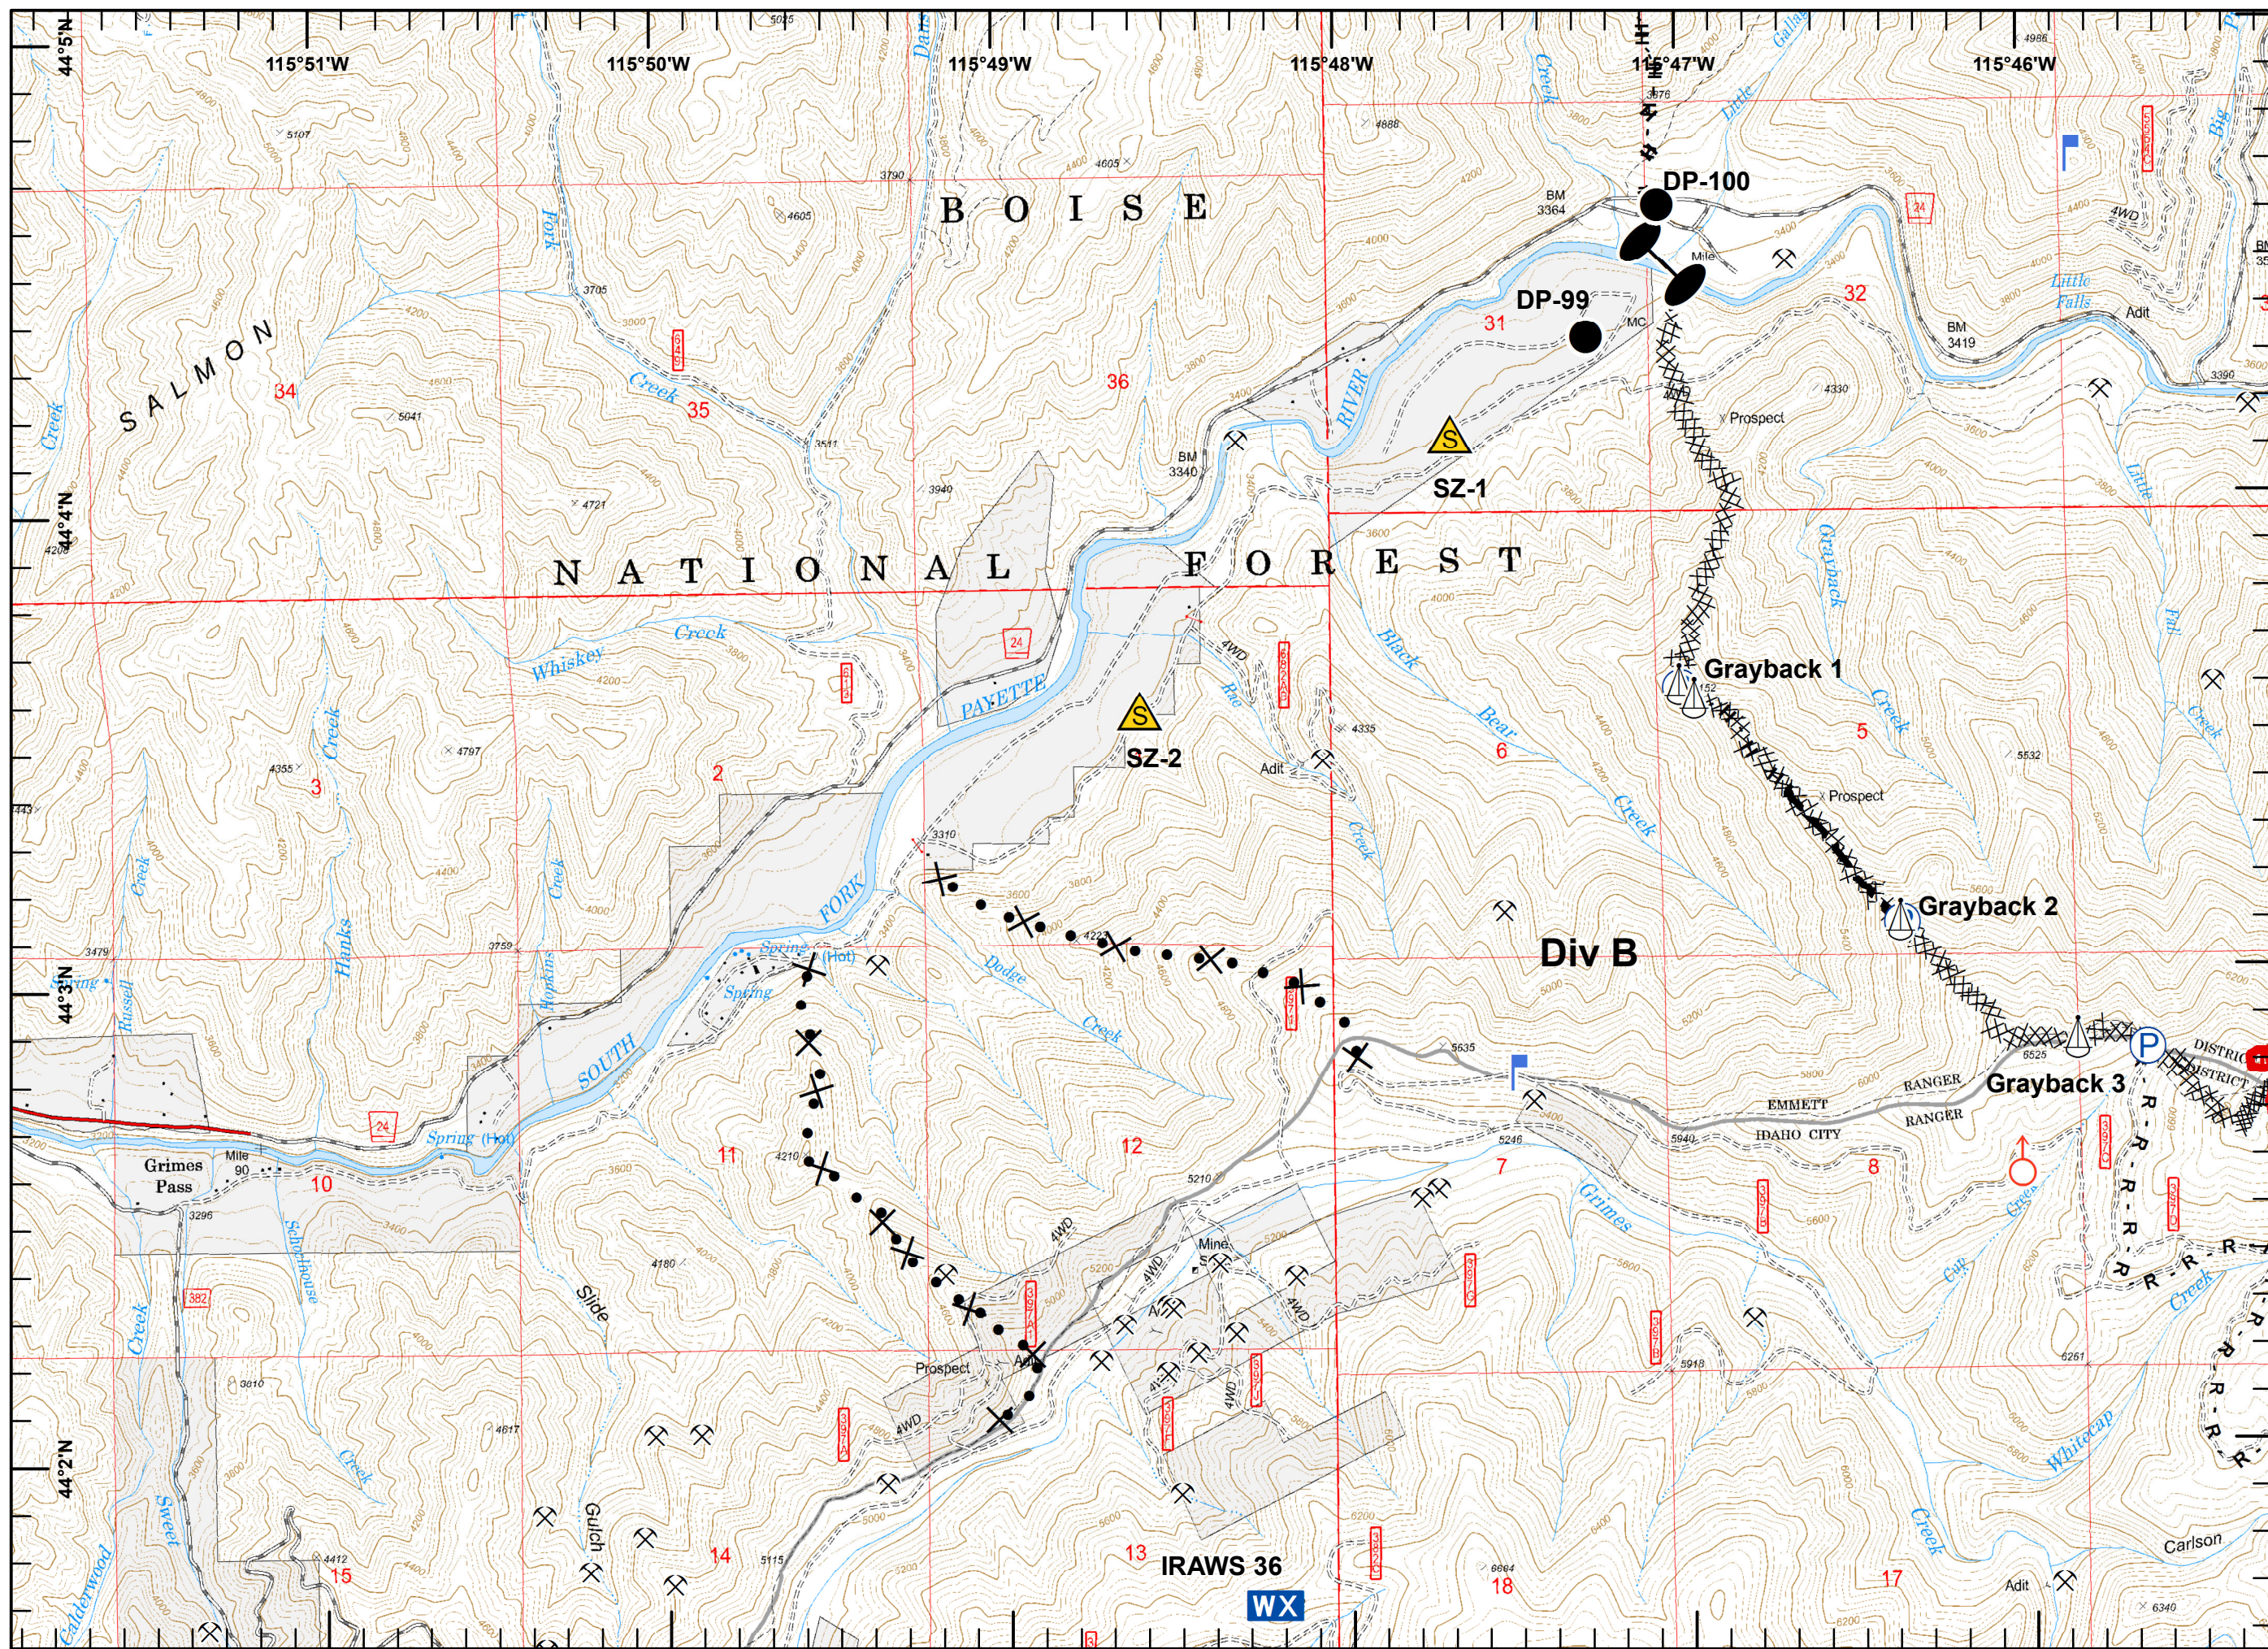

Legend

- Drop Point
- ⊗ Fire Origin
- Helispot
- Highlighted Feature
- Ⓡ Repeater
-) Division Break
- ⚡ Mine
- Completed Line
- ▭ Fire Polygon

Legend

-  Camp
-  Drop Point
-  Helispot
-  Lookout
-  Pump
-  Repeater
-  Water Source
-  Division Break
-  Mine
-  Uncontrolled Fire Edge
-  Completed Line
-  R - Road as Completed Line
-  XXXX Completed Dozer Line
-  H - Hand Line
-  Fire Polygon

Miles

Legend

-  Drop Point
-  Lookout
-  Mobile Weather Unit
-  Pump
-  Safety Zone
-  Sling Site
-  Spot Fire
-  Zone Break
-  Mine
-  Uncontrolled Fire Edge
-  R - Road as Completed Line
-  Completed Dozer Line
-  H - Hand Line
-  Proposed Dozer Line
-  Planned Fire Line
-  Fire Polygon

Legend

-  Lookout
-  Pump
-  Sling Site
-  Division Break
-  Mine
-  Uncontrolled Fire Edge
-  Road as Completed Line
-  Completed Dozer Line
-  Aerial Hazard
-  Fire Polygon Sites
-  Campground

Legend

- Camp
- Drop Point
- Helispot
- Highlighted Feature
- Water Source
- Mine
- Uncontrolled Fire Edge
- Completed Line
- Completed Dozer Line
- H - Hand Line
- Plow Line
- Proposed Dozer Line
- Aerial Hazard
- Other
- Fire Polygon
- Sites**
- Campground

Legend

- Drop Point
- Helispot
- ▬ Lookout
- (P) Pump
- (W) Water Source
- ◆ Yurt
- ⛏ Mine
- ▬ Uncontrolled Fire Edge
- ▬ Completed Line
- R - Road as Completed Line
- ▬ Completed Dozer Line
- H - Hand Line
- ◆ Plow Line
- ▭ Fire Polygon
- ▭ Completed Burnout