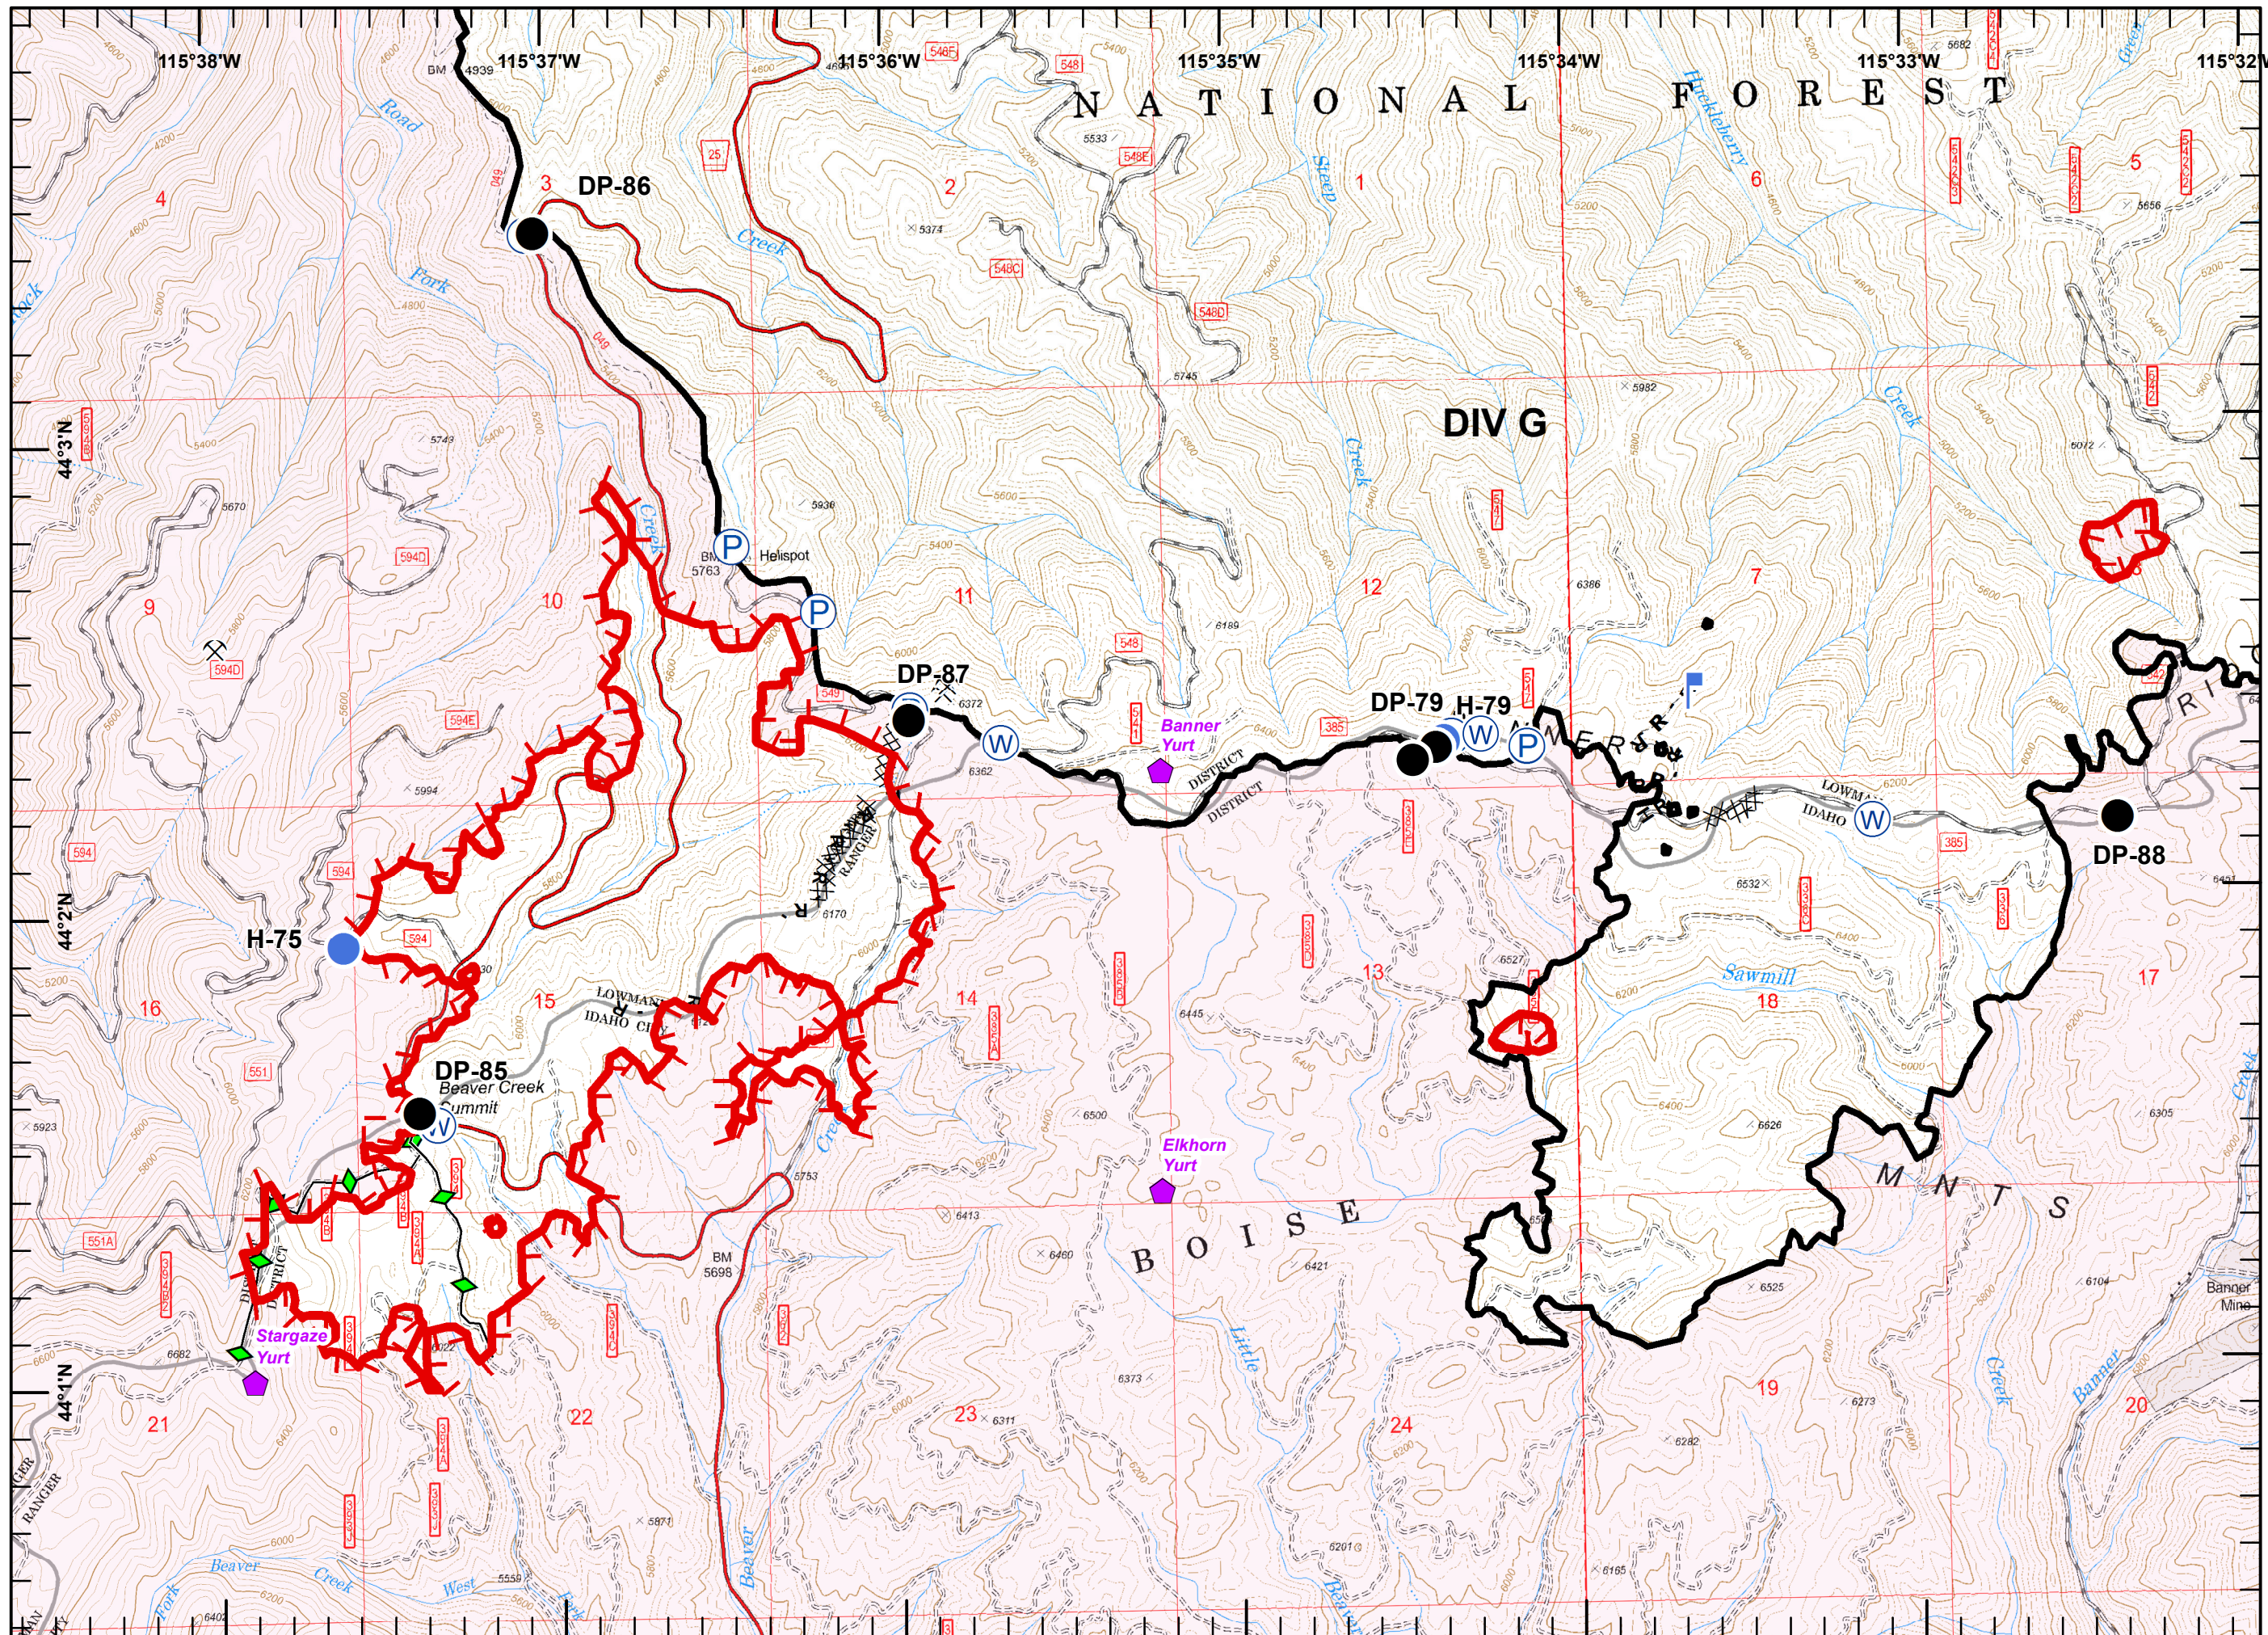

Miles

Legend

-  Drop Point
-  Lookout
-  Mobile Weather Unit
-  Pump
-  Safety Zone
-  Sling Site
-  Spot Fire
-  Zone Break
-  Mine
-  Uncontrolled Fire Edge
-  R - Road as Completed Line
-  Completed Dozer Line
-  H - Hand Line
-  Proposed Dozer Line
-  Planned Fire Line
-  Fire Polygon

Legend

-  Lookout
-  Pump
-  Sling Site
-  Division Break
-  Mine
-  Uncontrolled Fire Edge
-  Road as Completed Line
-  Completed Dozer Line
-  Aerial Hazard
-  Fire Polygon Sites
-  Campground

Legend

- Camp
- Drop Point
- Helispot
- Highlighted Feature
- Water Source
- Mine
- Uncontrolled Fire Edge
- Completed Line
- Completed Dozer Line
- H - Hand Line
- Plow Line
- Proposed Dozer Line
- Aerial Hazard
- Other
- Fire Polygon
- Sites**
- Campground

Legend

- Drop Point
- Helispot
- ▬ Lookout
- (P) Pump
- (W) Water Source
- ◆ Yurt
- ⛏ Mine
- ▬ Uncontrolled Fire Edge
- ▬ Completed Line
- R - Road as Completed Line
- ▬ Completed Dozer Line
- H - Hand Line
- ◆ Plow Line
- ▭ Fire Polygon
- ▭ Completed Burnout

Legend

- Drop Point
- Helispot
- Highlighted Feature
- ▭ Lookout
- Ⓟ Pump
- Ⓡ Repeater
- ⚙ Sling Site
- ⊕ Spot Fire
- Ⓜ Water Source
- ⌘ Division Break
- ▭ Lookout
- ⚒ Mine
- ▬ Uncontrolled Fire Edge
- R - Road as Completed Line
- ⌘ Completed Dozer Line
- - - Highlighted Feature
- ▭ Fire Polygon
- Sites**
- ▲ Structure