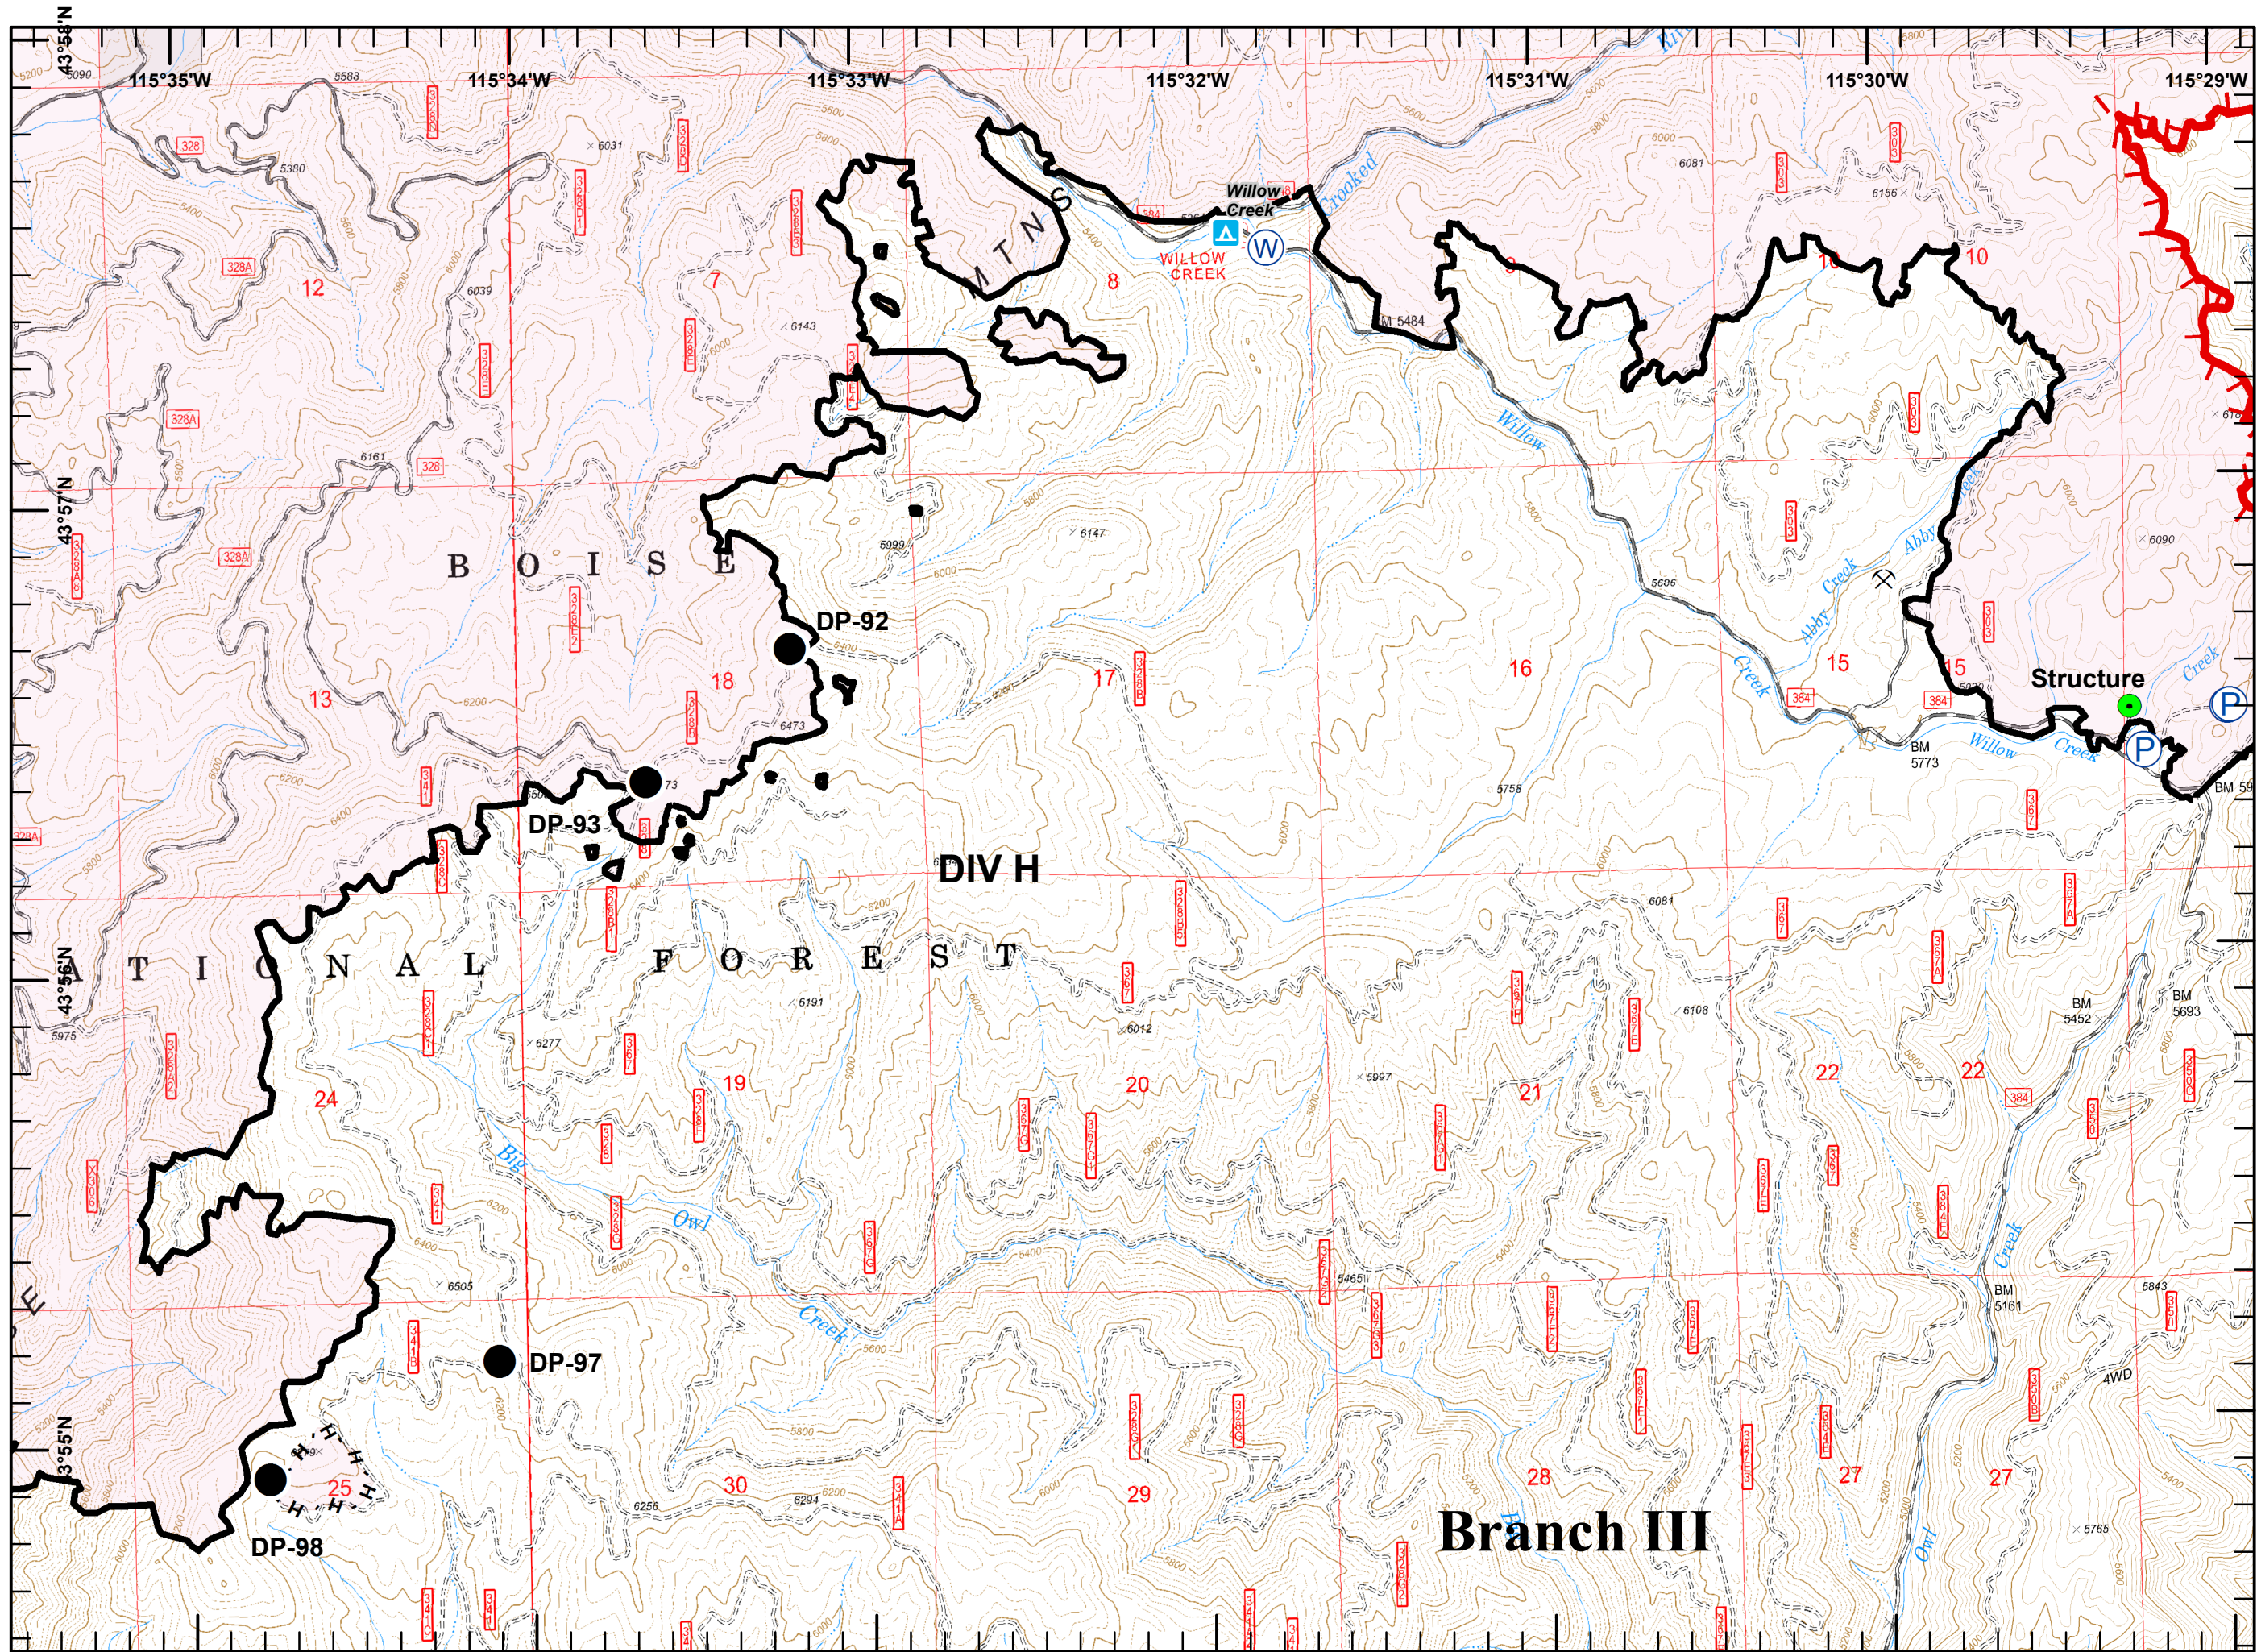

Legend

-  Lookout
-  Pump
-  Sling Site
-  Division Break
-  Mine
-  Uncontrolled Fire Edge
-  Road as Completed Line
-  Completed Dozer Line
-  Aerial Hazard
-  Fire Polygon Sites
-  Campground

Legend

- Camp
- Drop Point
- Helispot
- Highlighted Feature
- Water Source
- Mine
- Uncontrolled Fire Edge
- Completed Line
- Completed Dozer Line
- H - Hand Line
- Plow Line
- Proposed Dozer Line
- Aerial Hazard
- Other
- Fire Polygon
- Sites**
- Campground

Legend

- Drop Point
- Helispot
- Highlighted Feature
- ▭ Lookout
- Ⓟ Pump
- Ⓡ Repeater
- ⚙ Sling Site
- ⊕ Spot Fire
- Ⓜ Water Source
- ⌘ Division Break
- ▭ Lookout
- ⚒ Mine
- ▬ Uncontrolled Fire Edge
- R - Road as Completed Line
- ⌘ Completed Dozer Line
- - - Highlighted Feature
- ▭ Fire Polygon
- Sites**
- ▲ Structure

Legend

-  Water Source
-  Mine
-  Uncontrolled Fire Edge
-  Fire Polygon

Miles

Legend

- Highlighted Feature
- Pump
- Water Source
- Branch Break
- Mine
- Uncontrolled Fire Edge
- Completed Line
- Fire Polygon

Legend

- Drop Point
- Highlighted Feature
- P Pump
- W Water Source
- Mine
- Uncontrolled Fire Edge
- Completed Line
- H - Hand Line
- Fire Polygon

Sites

- ▲ Campground

Legend

- Drop Point
- Ⓡ Repeater
- Ⓣ Telephone
- Ⓦ Water Source
- ⌘ Division Break
- Ⓡ Lookout
- ⚡ Mine
- Completed Line
- ⓧ Completed Dozer Line
- H - Hand Line
- Fire Polygon