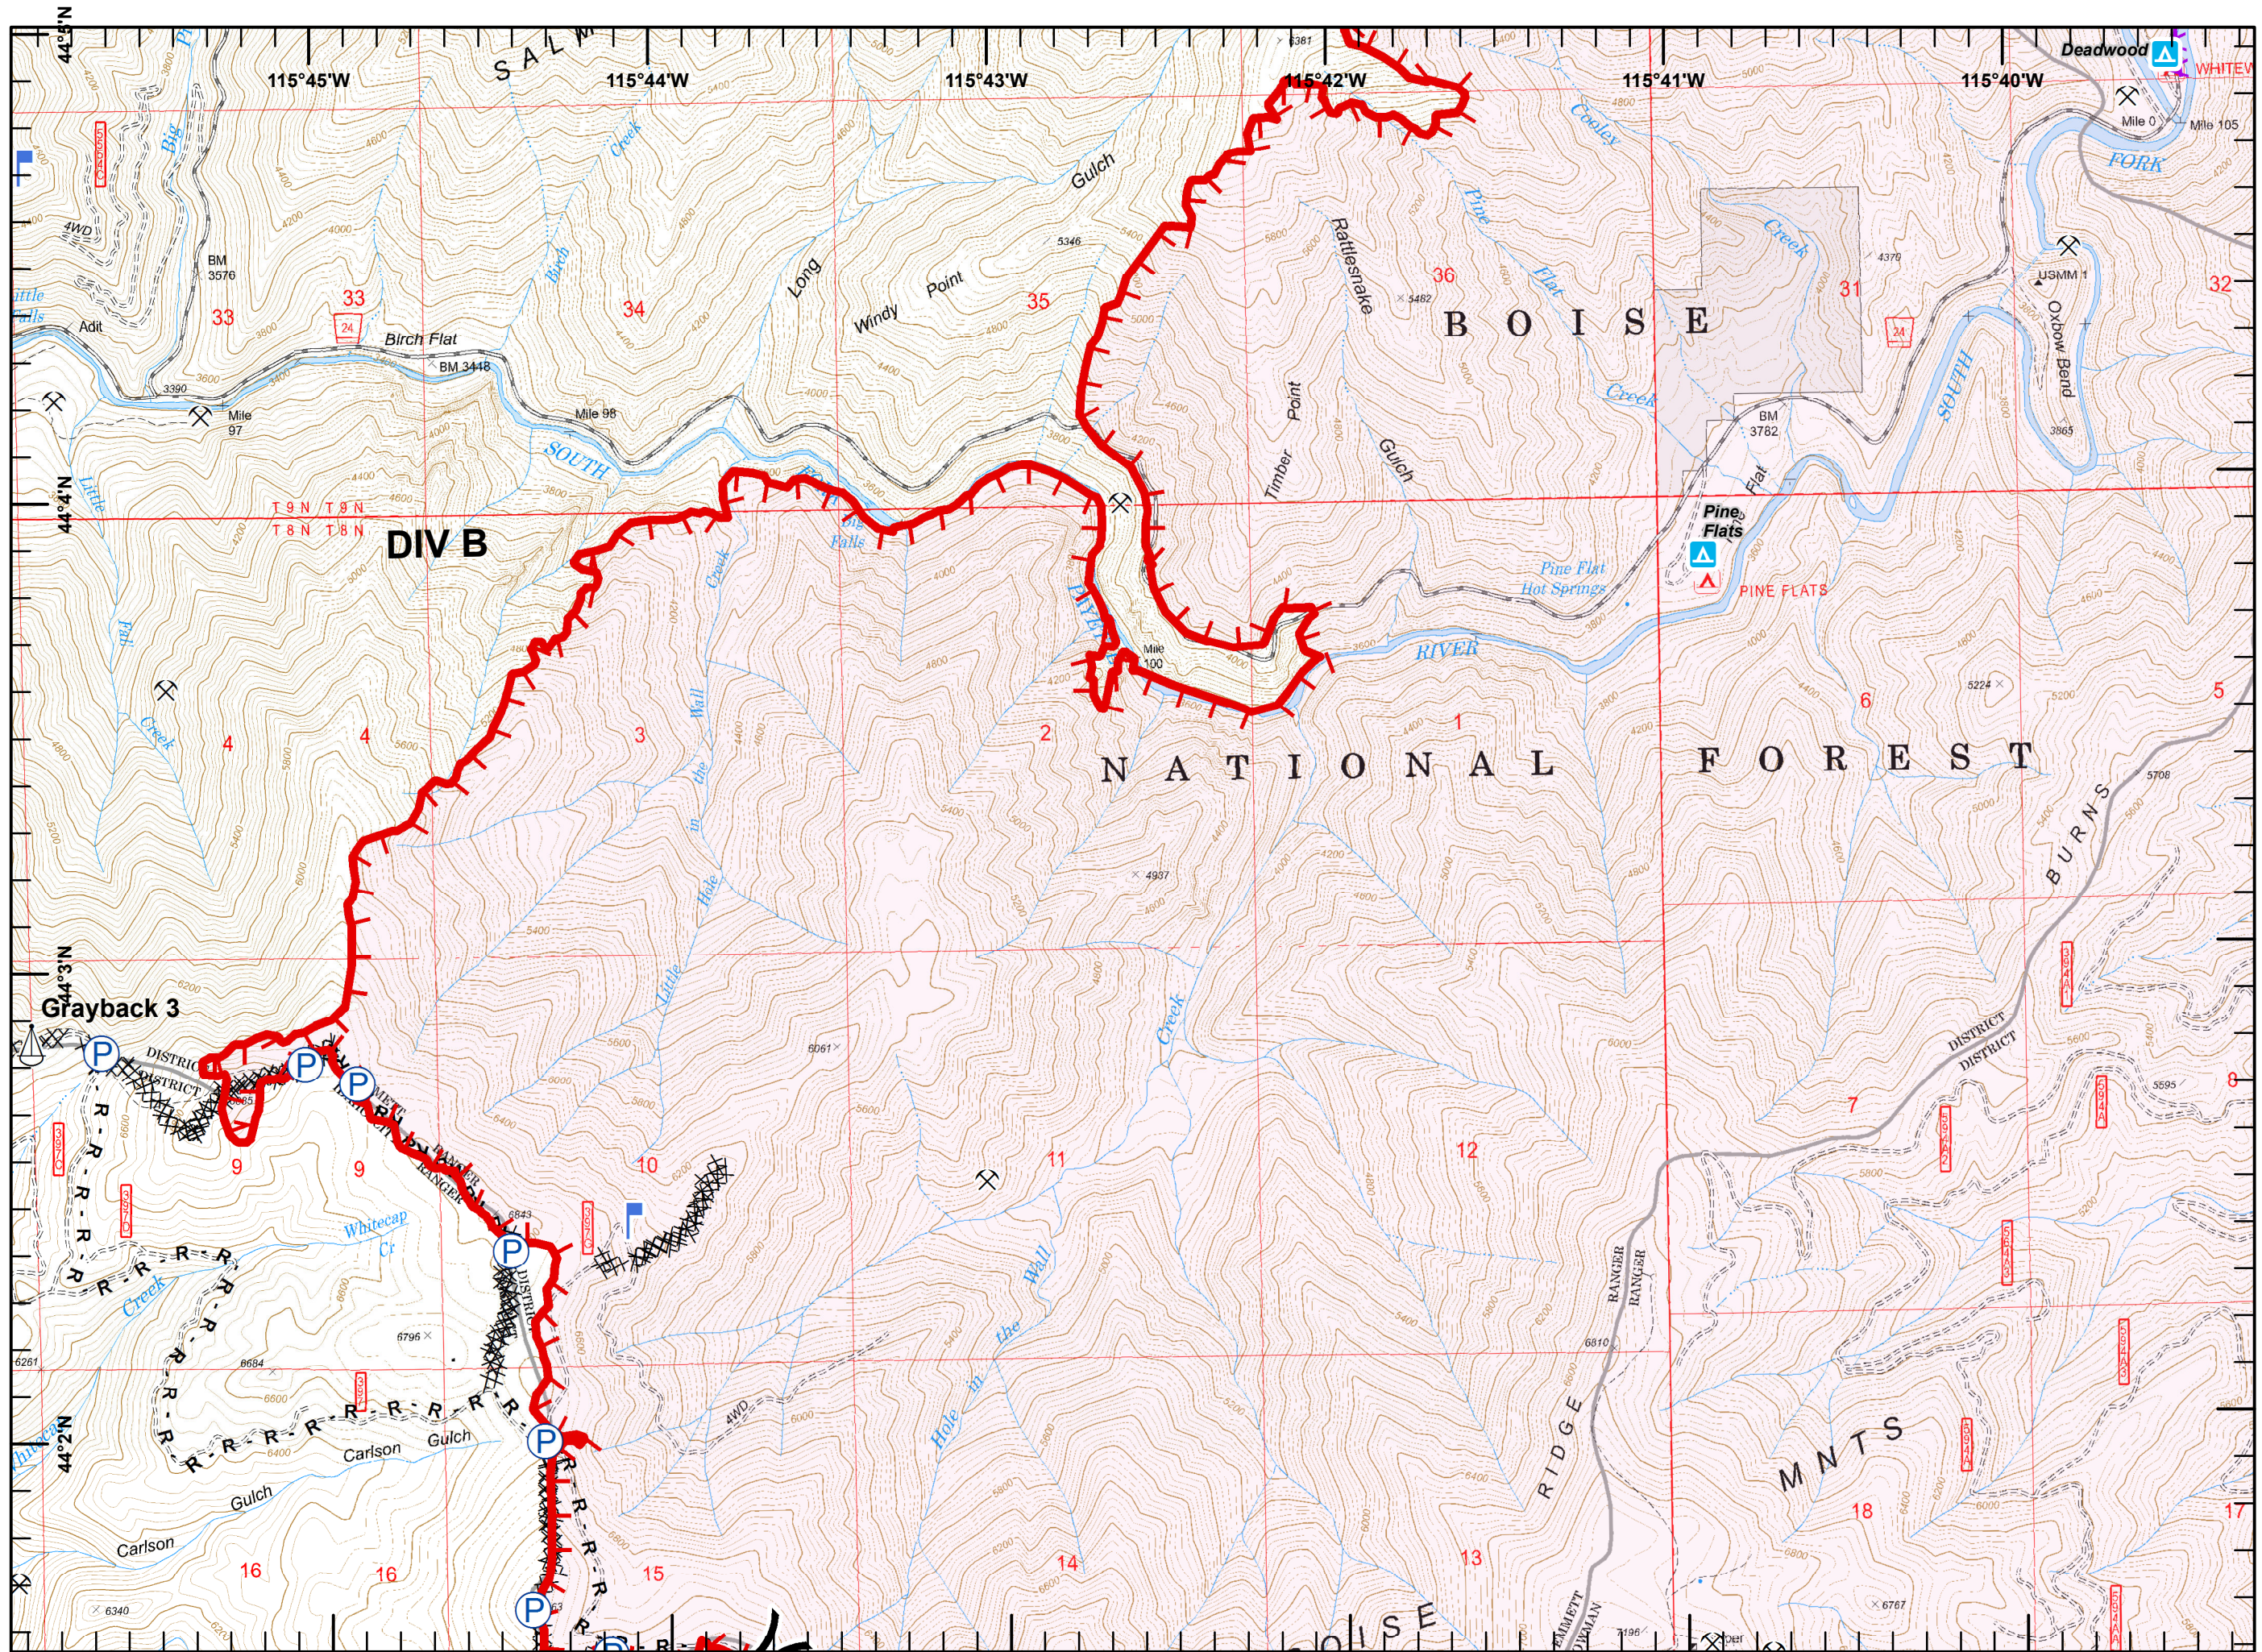

Legend

- Drop Point
- ⊗ Fire Origin
- Helispot
- Highlighted Feature
- Ⓡ Repeater
-) Division Break
- ⚡ Mine
- Completed Line
- ▭ Fire Polygon

Legend

-  Camp
-  Drop Point
-  Helispot
-  Lookout
-  Pump
-  Repeater
-  Water Source
-  Division Break
-  Mine
-  Uncontrolled Fire Edge
-  Completed Line
-  R - Road as Completed Line
-  XXXX Completed Dozer Line
-  H - Hand Line
-  Fire Polygon

Miles

Legend

-  Drop Point
-  Lookout
-  Mobile Weather Unit
-  Pump
-  Safety Zone
-  Sling Site
-  Spot Fire
-  Zone Break
-  Mine
-  Uncontrolled Fire Edge
-  R - Road as Completed Line
-  Completed Dozer Line
-  H - Hand Line
-  Proposed Dozer Line
-  Planned Fire Line
-  Fire Polygon

Legend

-  Lookout
-  Pump
-  Sling Site
-  Division Break
-  Mine
-  Uncontrolled Fire Edge
-  Road as Completed Line
-  Completed Dozer Line
-  Aerial Hazard
-  Fire Polygon Sites
-  Campground

Legend

- Camp
- Drop Point
- Helispot
- Highlighted Feature
- Water Source
- Mine
- Uncontrolled Fire Edge
- Completed Line
- Completed Dozer Line
- H - Hand Line
- Plow Line
- Proposed Dozer Line
- Aerial Hazard
- Other
- Fire Polygon
- Sites**
- Campground

Legend

- Drop Point
- Helispot
- ▬ Lookout
- (P) Pump
- (W) Water Source
- ◆ Yurt
- ⛏ Mine
- ▬ Uncontrolled Fire Edge
- ▬ Completed Line
- R - Road as Completed Line
- ▬ Completed Dozer Line
- H - Hand Line
- ◆ Plow Line
- ▭ Fire Polygon
- ▭ Completed Burnout