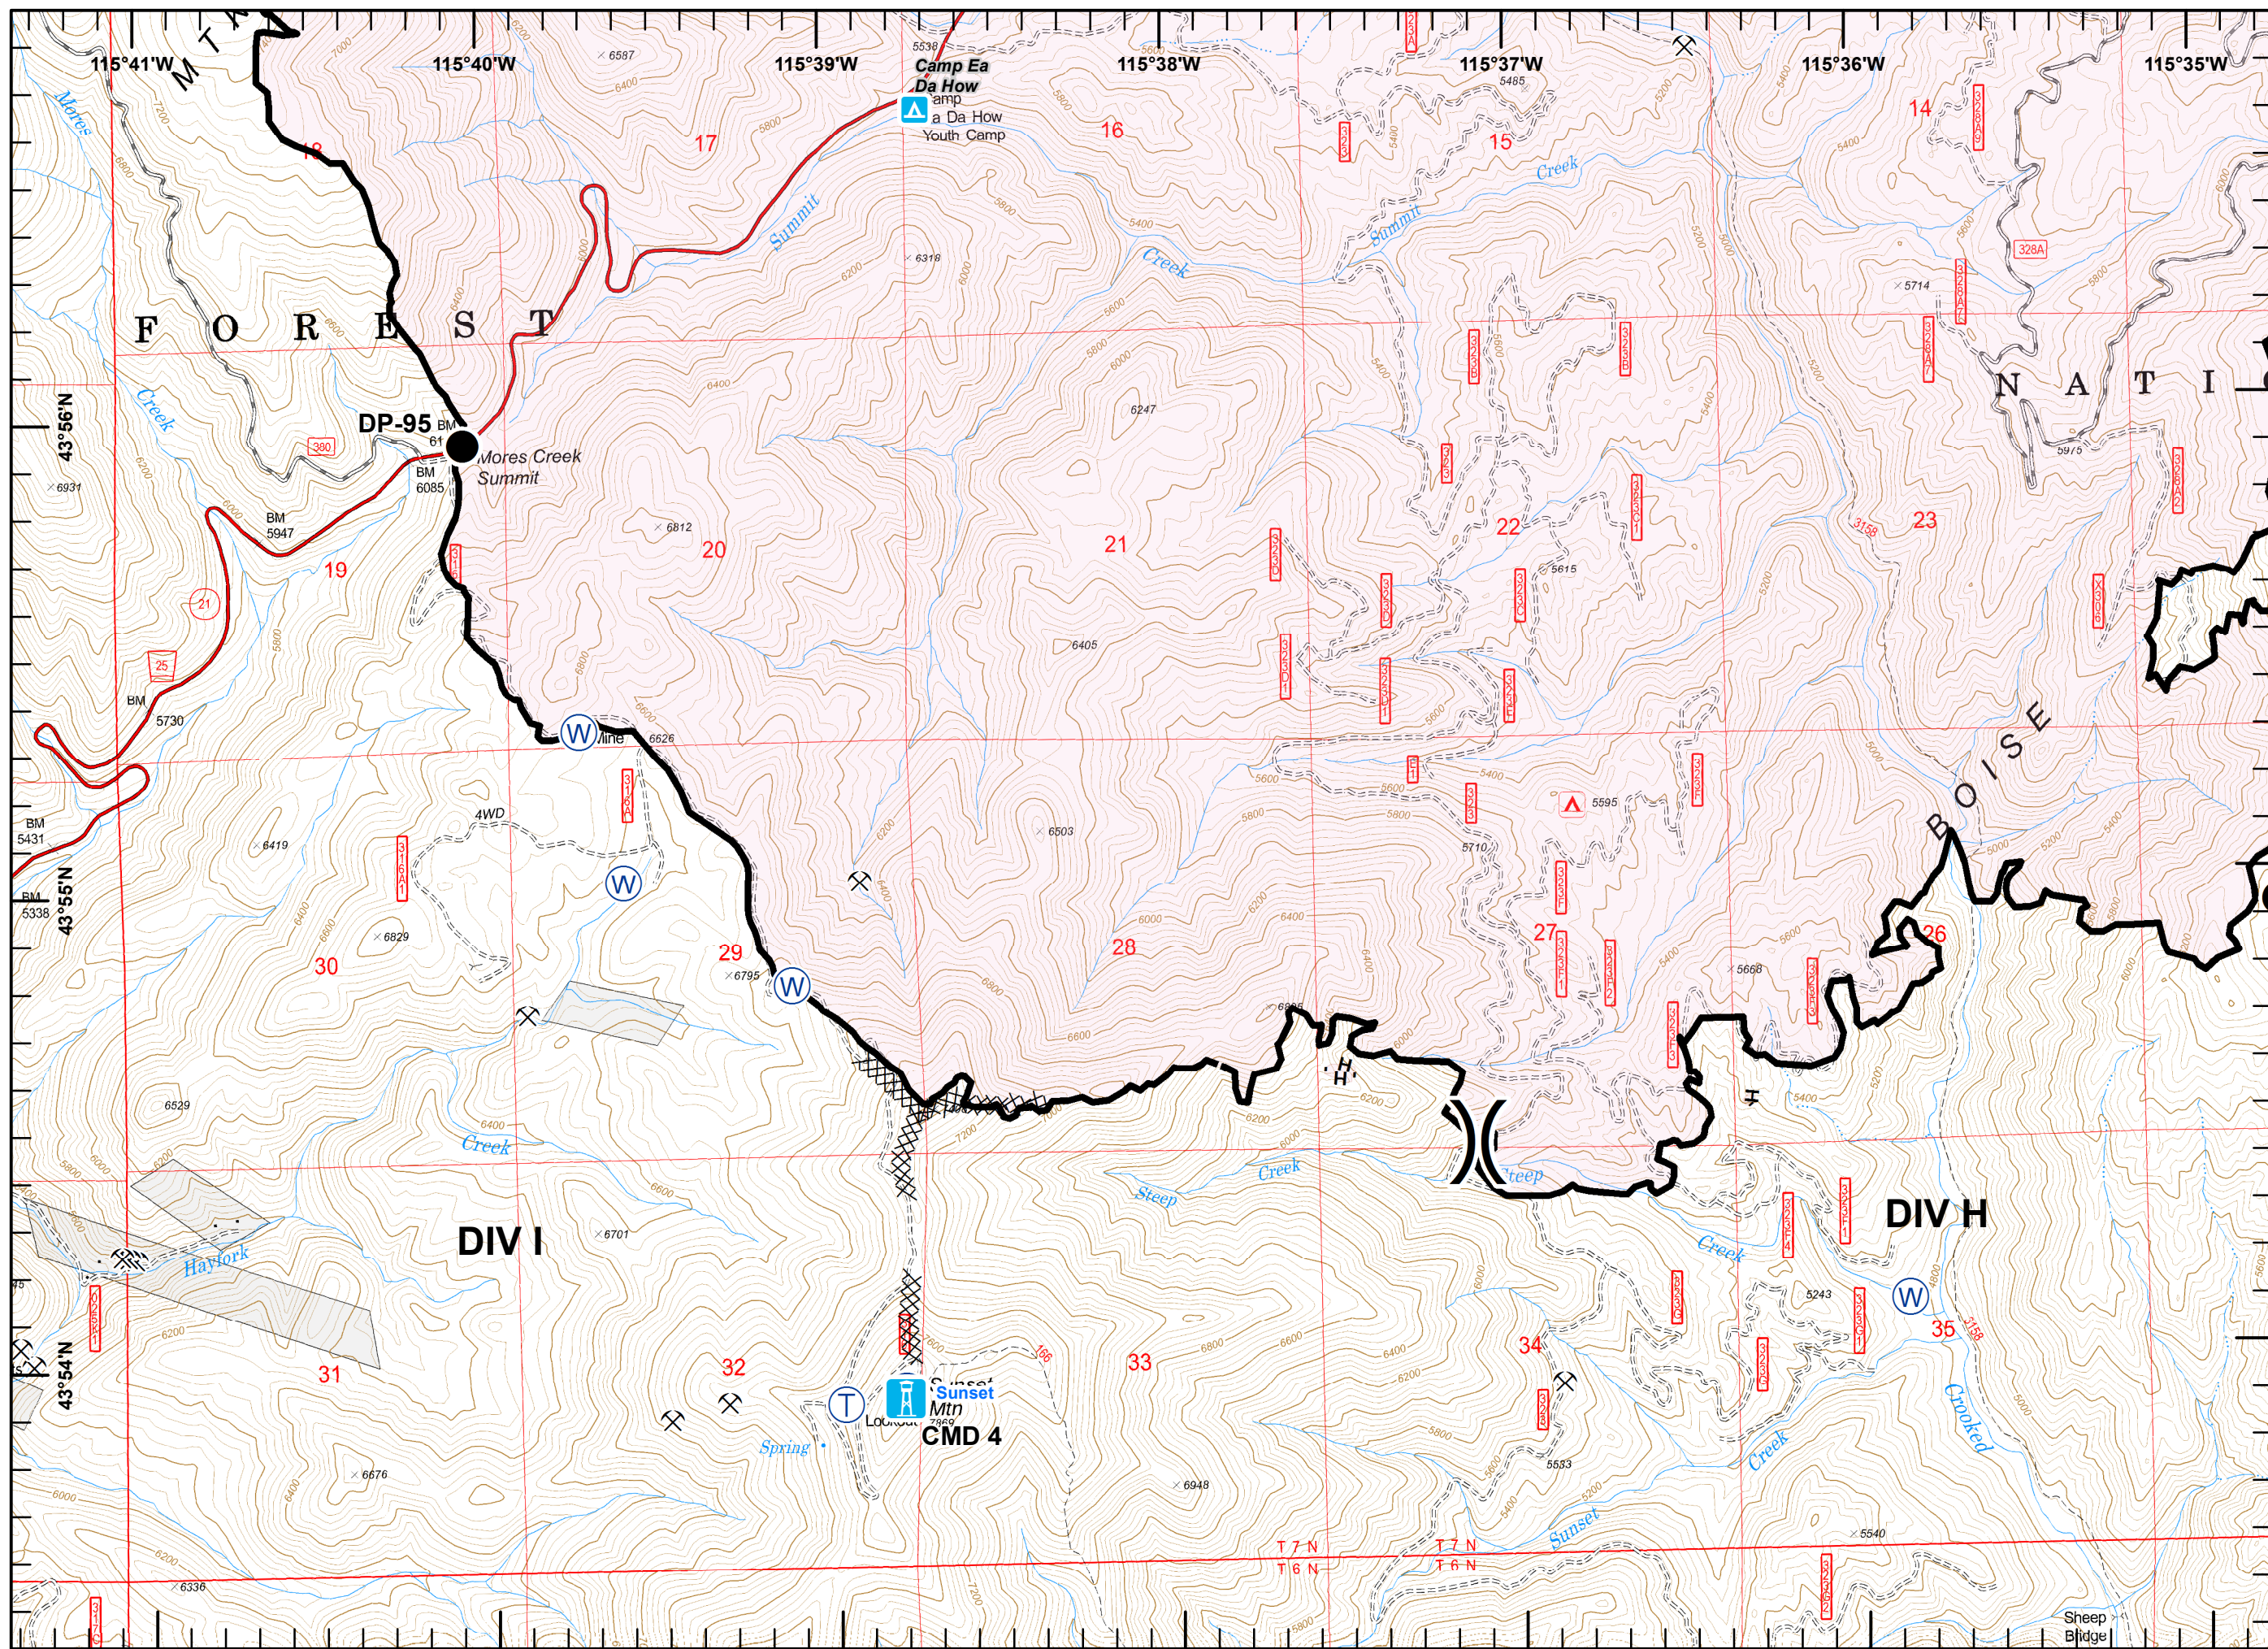

Legend

- Drop Point
- Ⓡ Repeater
- Ⓣ Telephone
- Ⓦ Water Source
- ⌘ Division Break
- Ⓡ Lookout
- ⚡ Mine
- Completed Line
- ⓧ Completed Dozer Line
- H - Hand Line
- Fire Polygon

Sites

- ▲ Campground