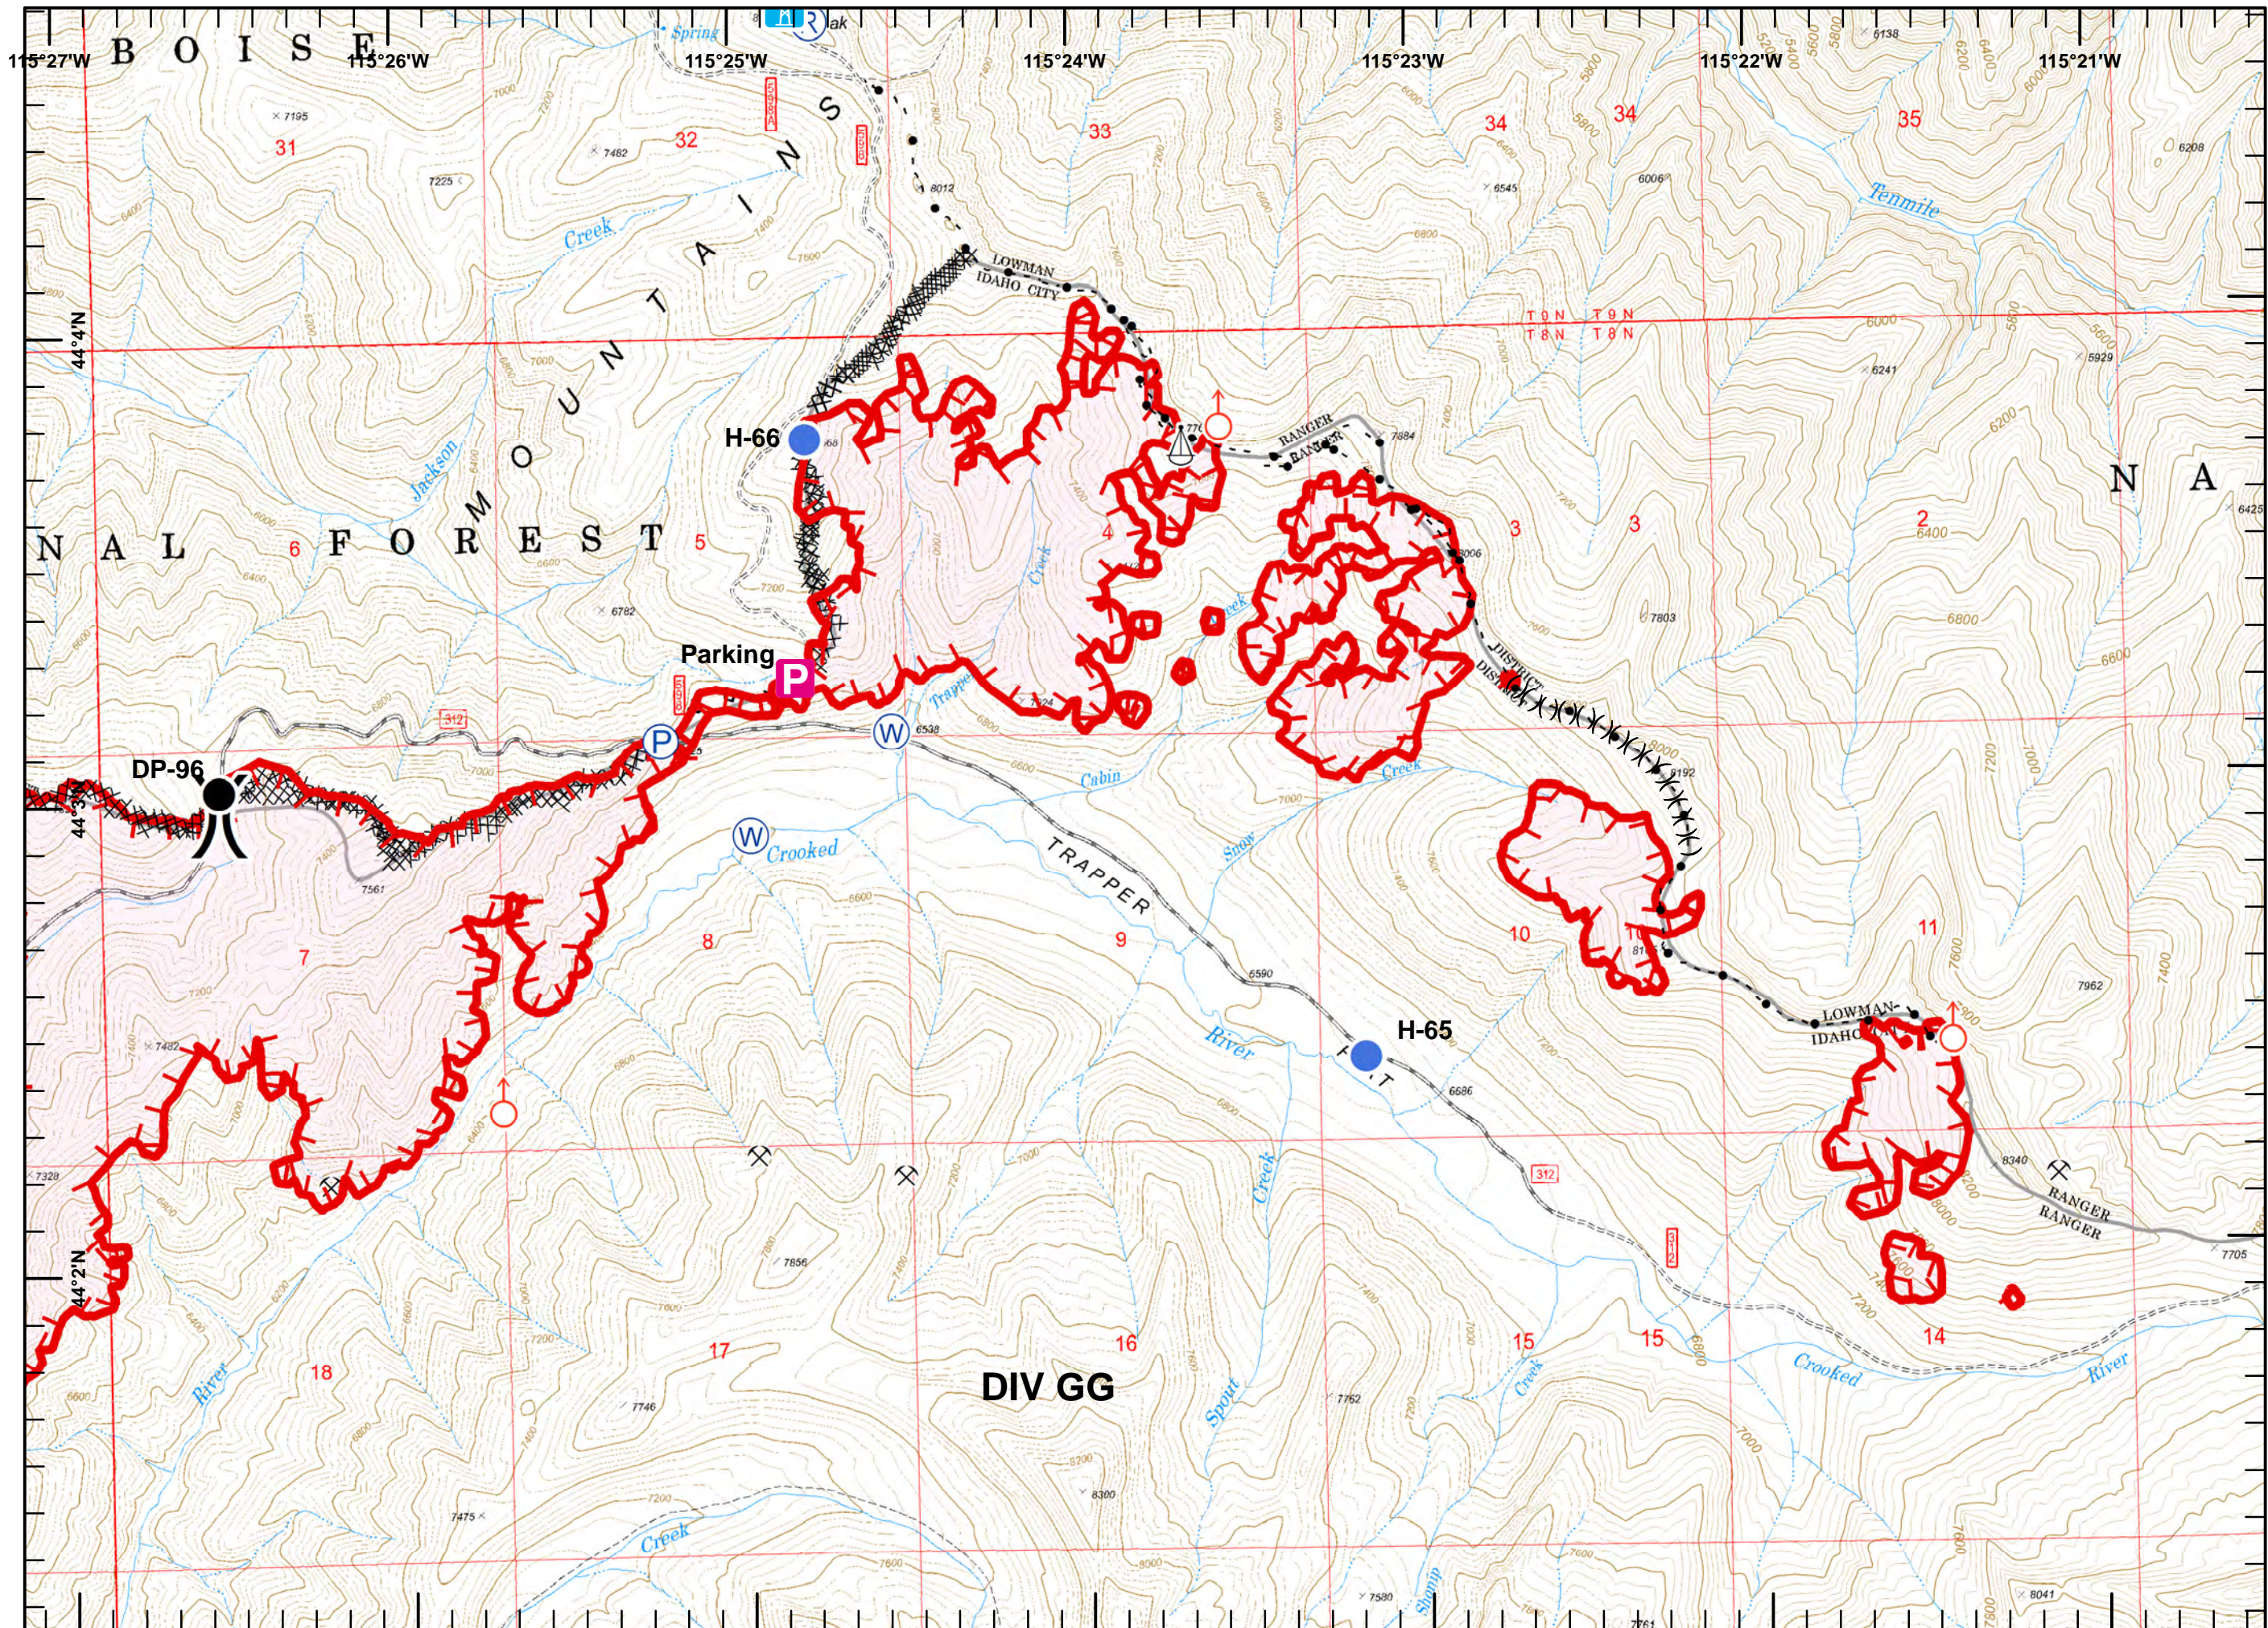

**Legend**

- Camp
- Drop Point
- Helispot
- Highlighted Feature
- Water Source
- Mine
- Uncontrolled Fire Edge
- Completed Line
- Completed Dozer Line
- H - Hand Line
- Plow Line
- Proposed Dozer Line
- Aerial Hazard
- Other
- Fire Polygon
- Sites**
- Campground

**Legend**

- Drop Point
- Helispot
- ▬ Lookout
- (P) Pump
- (W) Water Source
- ◆ Yurt
- ⚡ Mine
- ▬ Uncontrolled Fire Edge
- ▬ Completed Line
- R - Road as Completed Line
- ▬ Completed Dozer Line
- H - Hand Line
- ◆ Plow Line
- ▭ Fire Polygon
- ▭ Completed Burnout

**Legend**

- Drop Point
- Highlighted Feature
- WX Mobile Weather Unit
- P Pump
- W Water Source
- ) Division Break
- Mine
- Uncontrolled Fire Edge
- Completed Line
- Completed Dozer Line
- Fire Polygon
- Sites**
- ▲ Campground

**Legend**

- Drop Point
- Helispot
- Highlighted Feature
- ▬ Lookout
- Ⓟ Pump
- Ⓡ Repeater
- ⚙ Sling Site
- Ⓢ Spot Fire
- Ⓜ Water Source
- ⌋ Division Break
- Ⓡ Lookout
- ⚡ Mine
- ▬ Uncontrolled Fire Edge
- R - Road as Completed Line
- ⓧ Completed Dozer Line
- Ⓢ Highlighted Feature
- ▭ Fire Polygon
- Sites**
- ▲ Structure