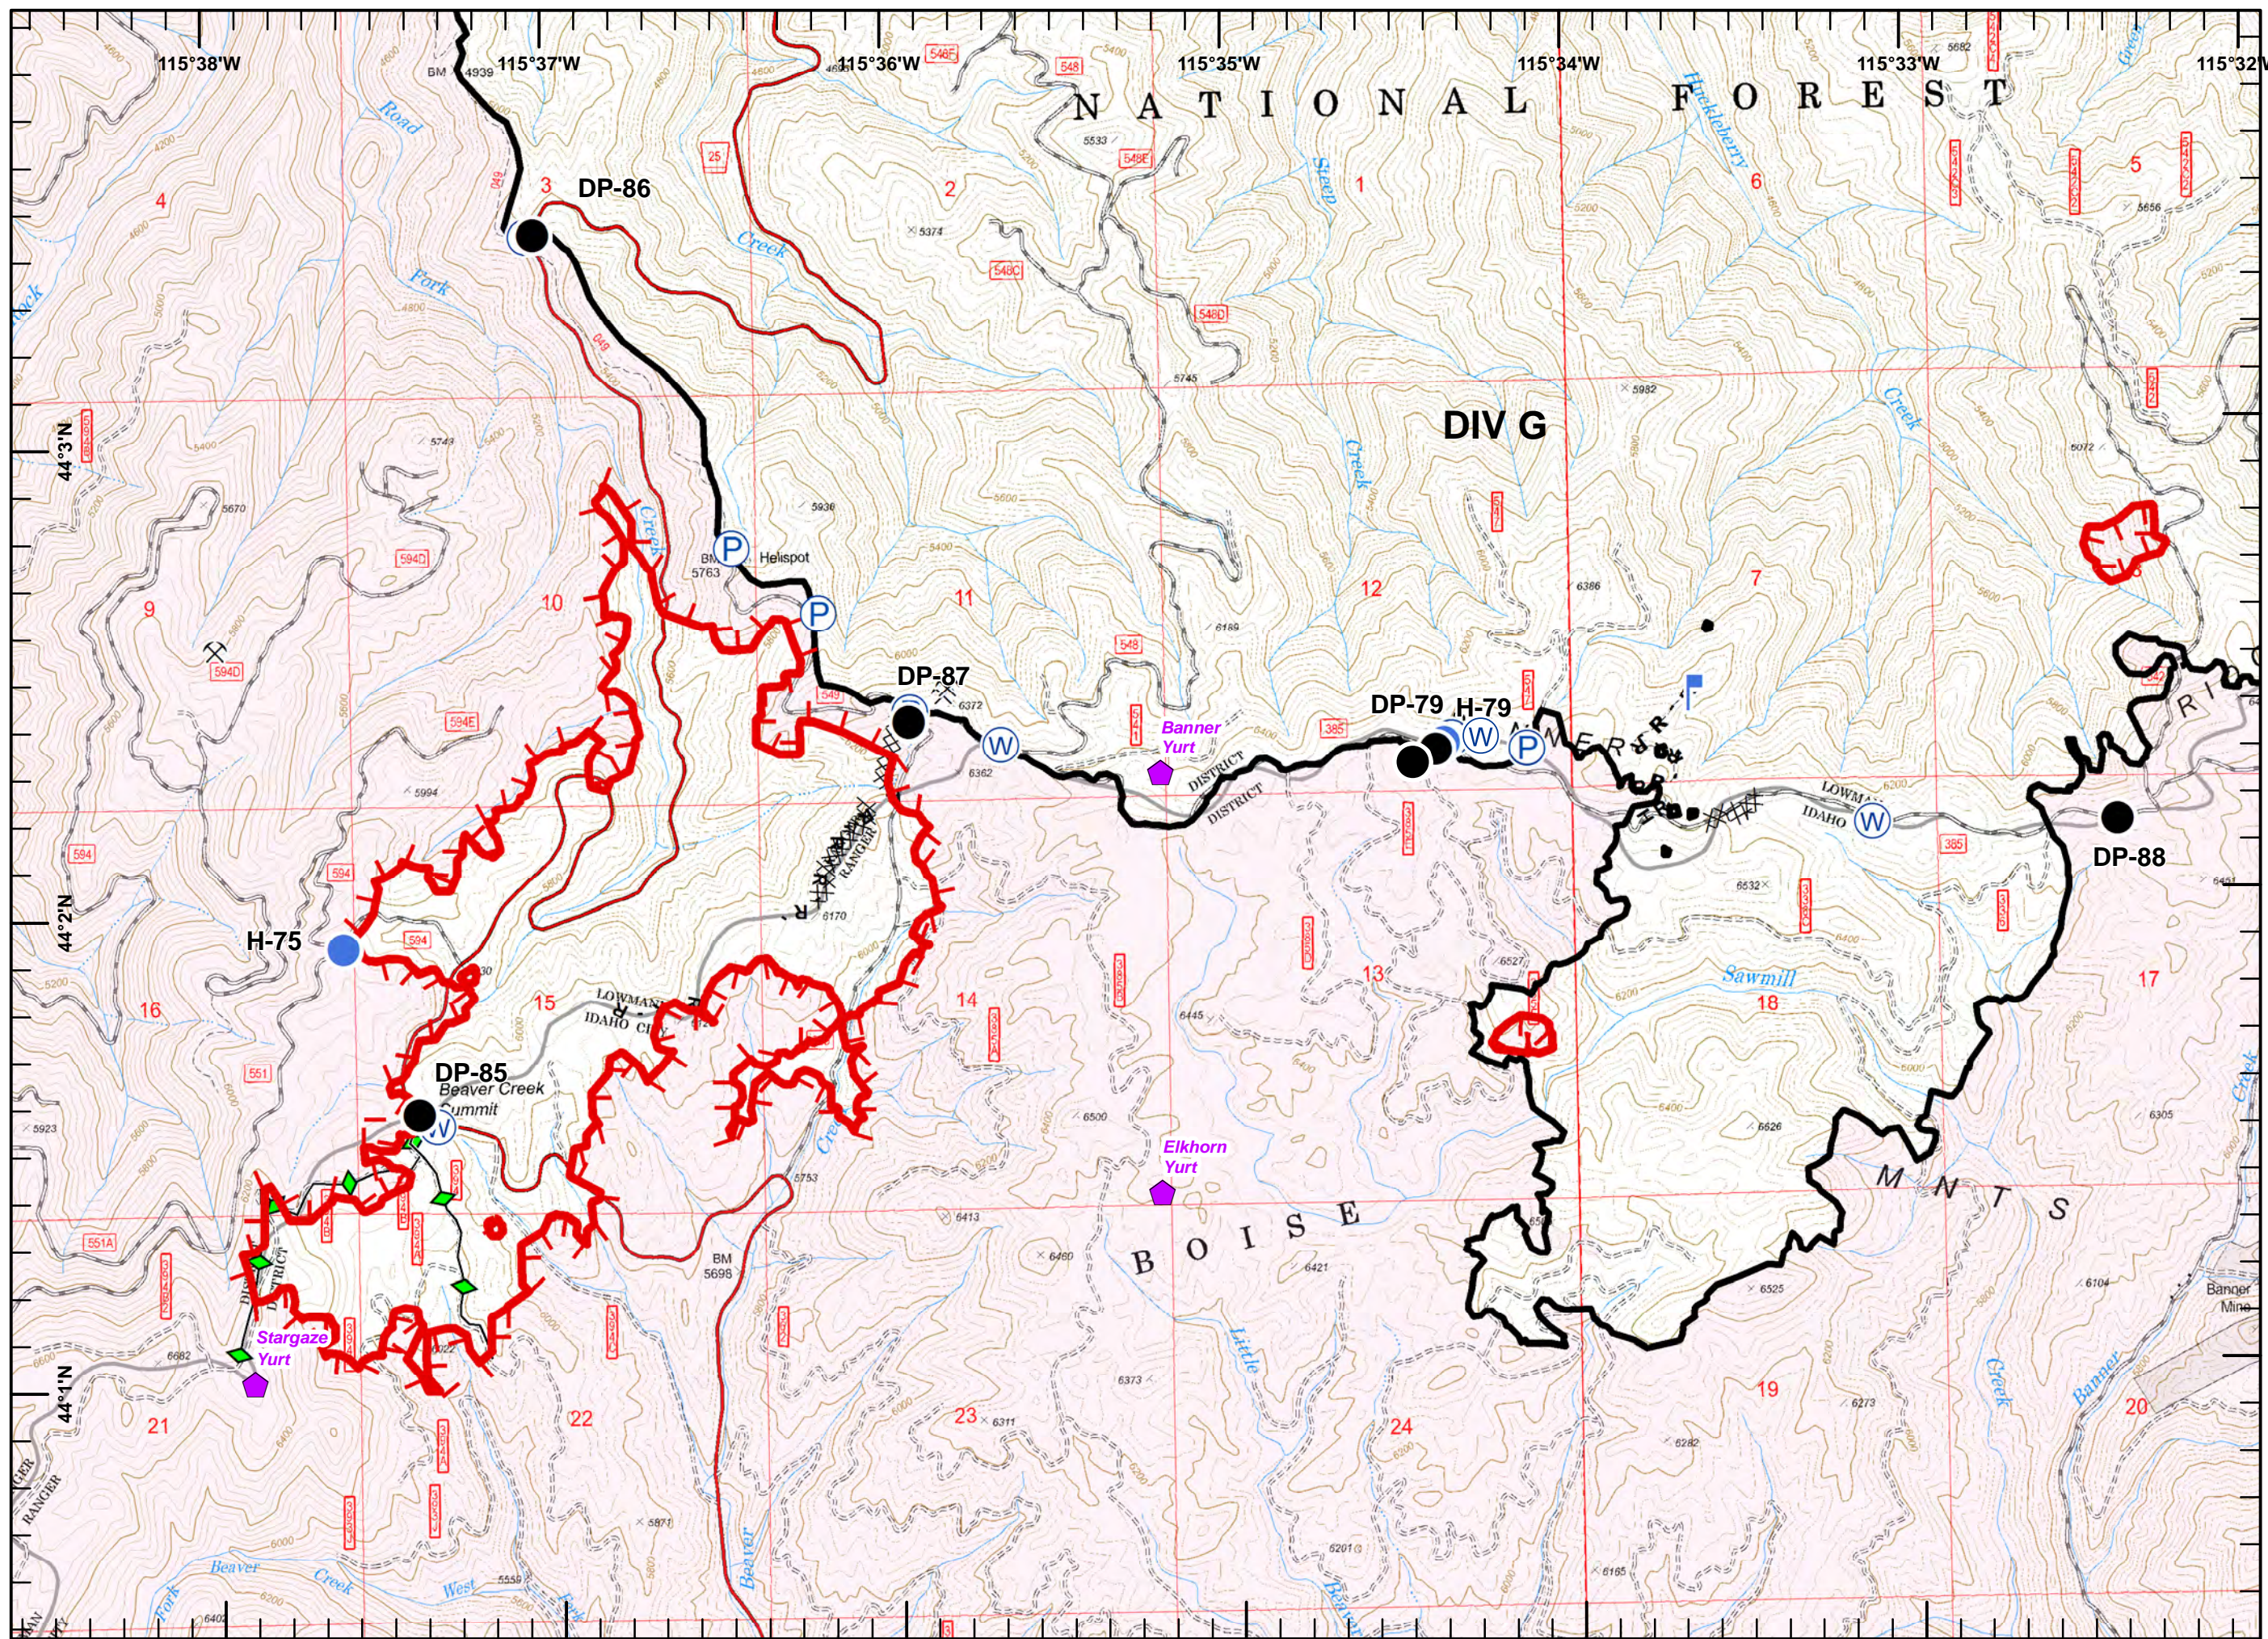

Pioneer Fire  
ID-BOF-000539  
IAP Index Map  
August 15, 2016  
71,190 Acres

- )) Division
- [[ Branch
- ⊙ Camp
- Drop Point
- ⊙ Helispot
- ⚠ Hazmat (Explosives)
- 🔴 Uncontrolled Fire Edge
- ⊗ Completed Dozer Line
- ⊔ Completed Line
- ⊔ Planned Fire Line
- ⊔ Constructed Fuel Break
- ⊗ Confinement Line
- ⬡ Yurt
- ⚙ Campground
- ▲ Structure

**Legend**

-  Lookout
-  Pump
-  Sling Site
-  Division Break
-  Mine
-  Uncontrolled Fire Edge
-  Road as Completed Line
-  Completed Dozer Line
-  Aerial Hazard
-  Fire Polygon
- Sites**
-  Campground

**Legend**

- Camp
- Drop Point
- Helispot
- Highlighted Feature
- Water Source
- Mine
- Uncontrolled Fire Edge
- Completed Line
- Completed Dozer Line
- H - Hand Line
- Plow Line
- Proposed Dozer Line
- Aerial Hazard
- Other
- Fire Polygon
- Sites**
- Campground

**Legend**

- Drop Point
- Helispot
- ▬ Lookout
- (P) Pump
- (W) Water Source
- ◆ Yurt
- ⚡ Mine
- ▬ Uncontrolled Fire Edge
- ▬ Completed Line
- R - Road as Completed Line
- ▬ Completed Dozer Line
- H - Hand Line
- ◆ Plow Line
- ▭ Fire Polygon
- ▭ Completed Burnout