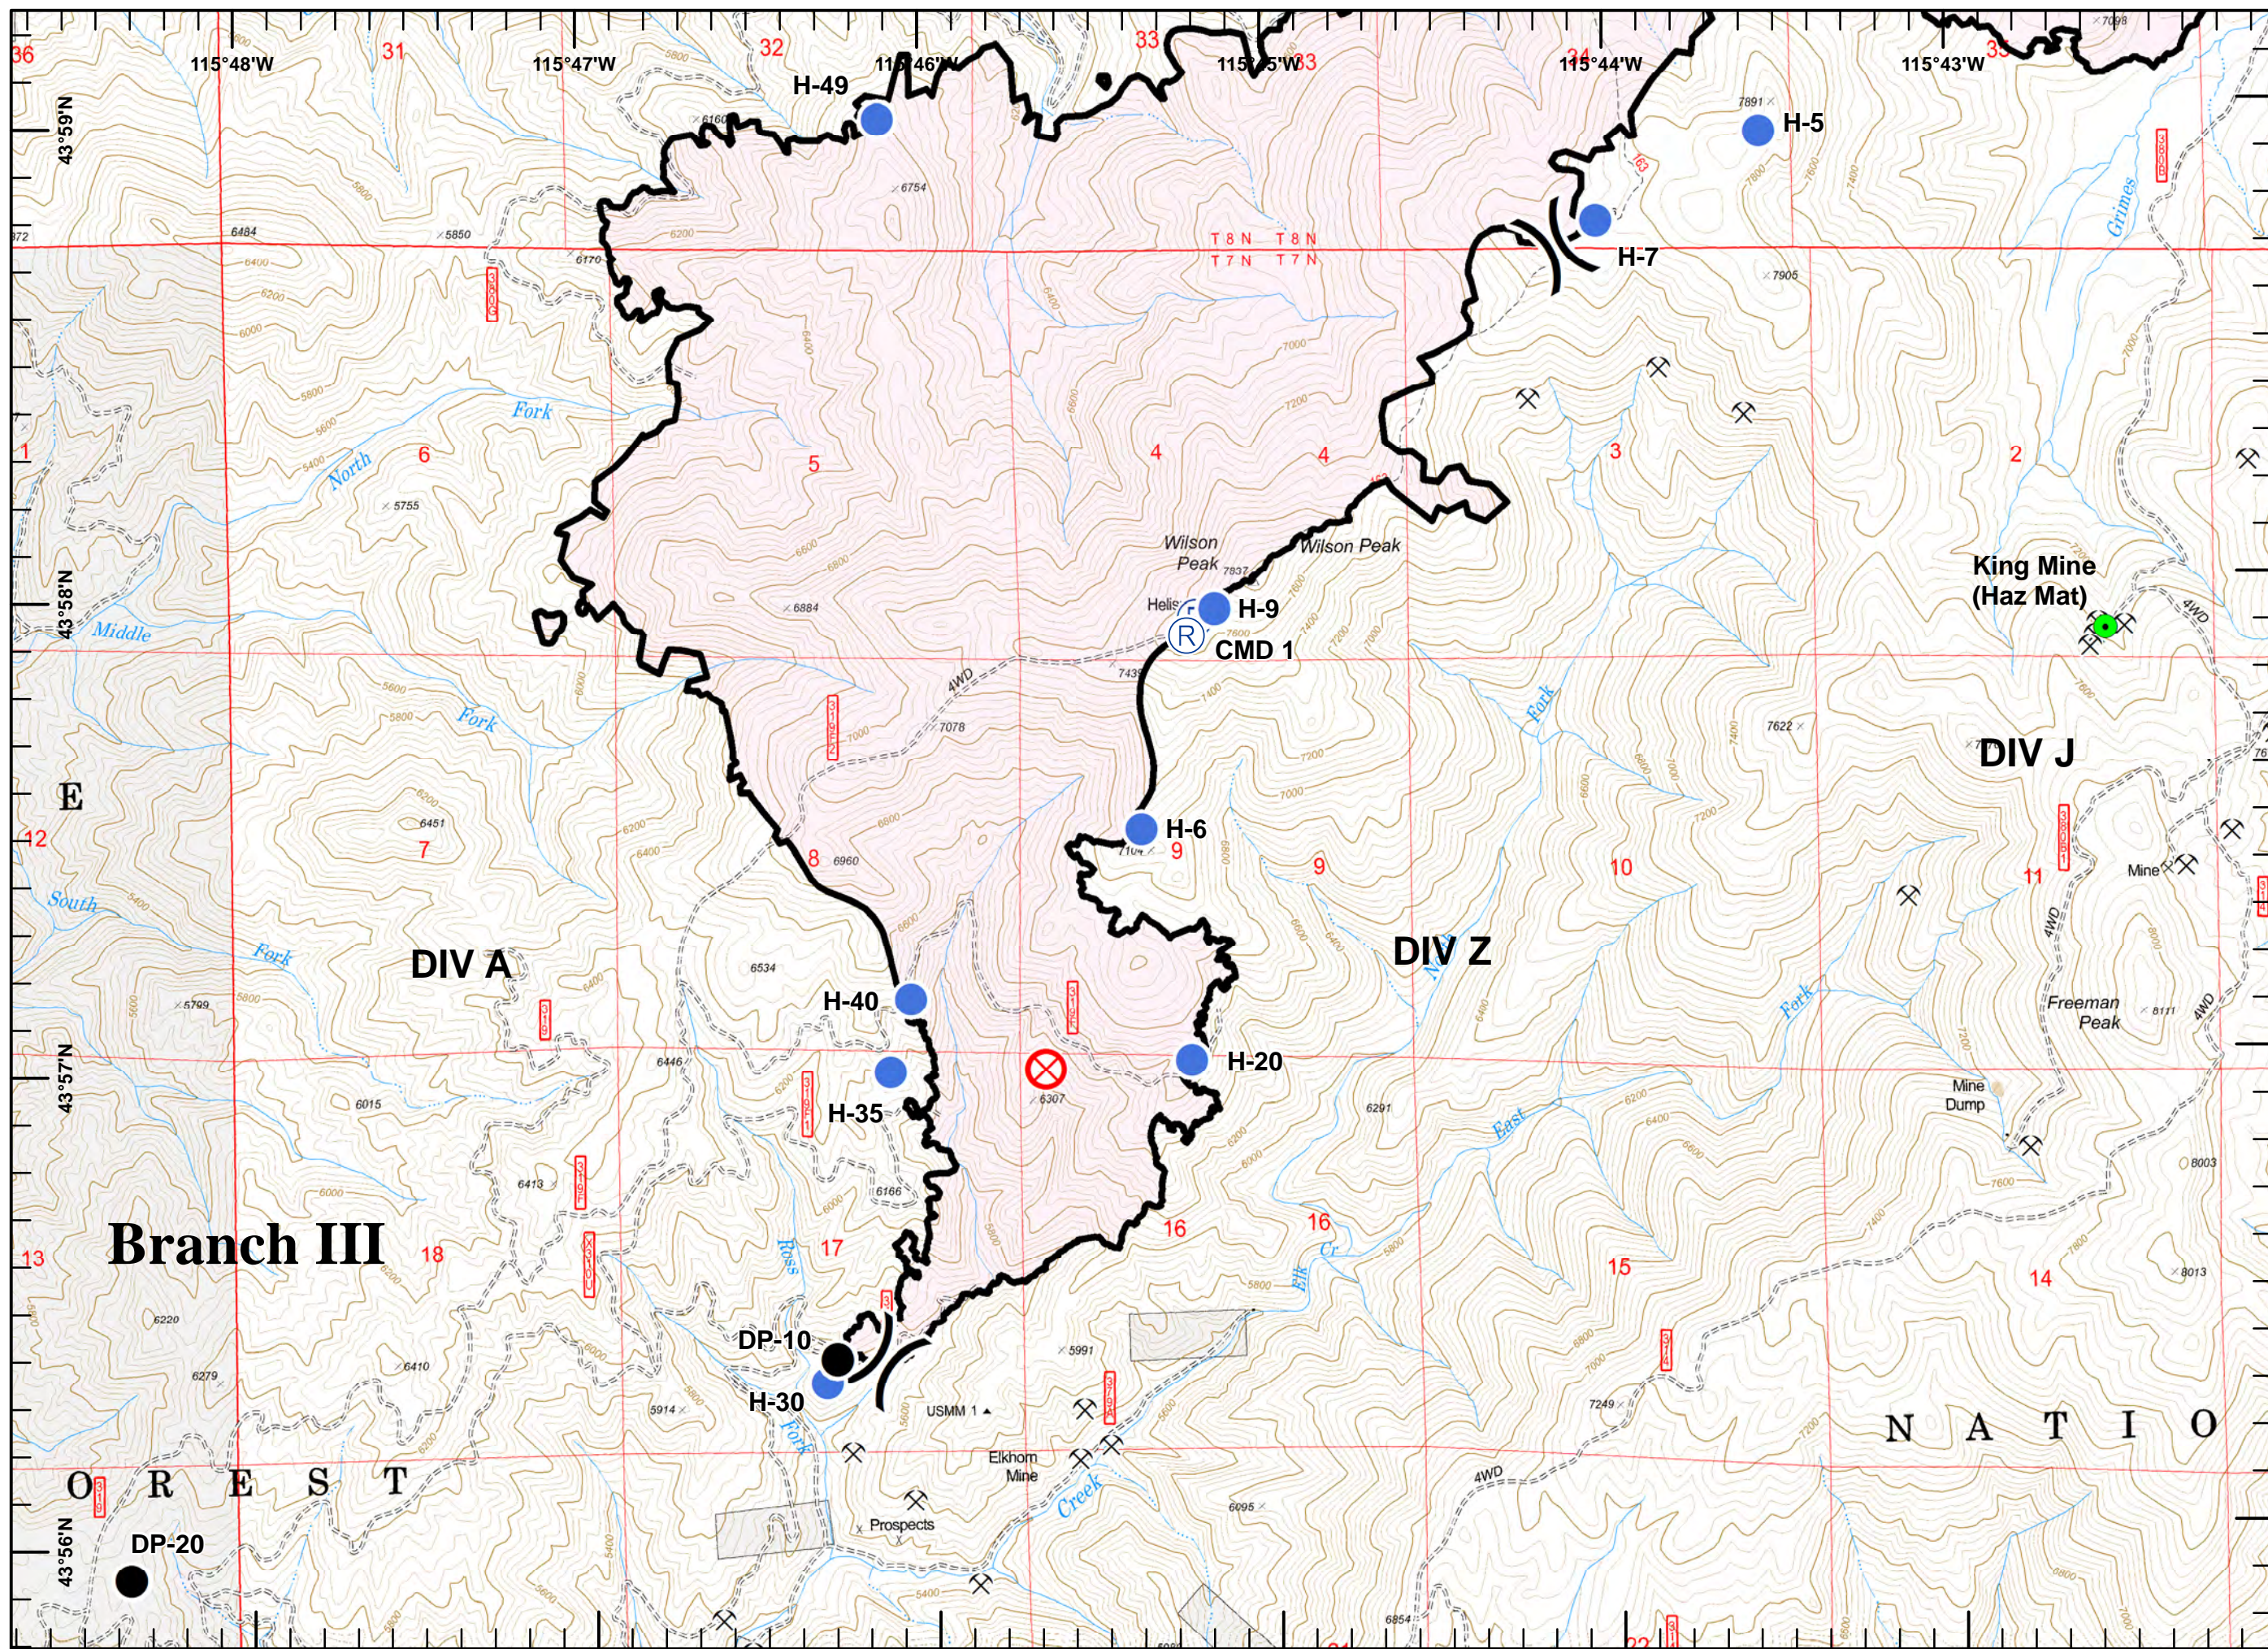

Pioneer Fire  
ID-BOF-000539  
IAP Index Map  
August 15, 2016  
71,190 Acres

- )) Division
- [[ Branch
- ⊙ Camp
- Drop Point
- ⊙ Helispot
- ⚠ Hazmat (Explosives)
- 🔴 Uncontrolled Fire Edge
- ⊗ Completed Dozer Line
- ⊔ Completed Line
- ⊔ Planned Fire Line
- ⊔ Constructed Fuel Break
- ⊗ Confinement Line
- ⬡ Yurt
- ⚙ Campground
- ▲ Structure

**Legend**

- Camp
- Drop Point
- Helispot
- Lookout
- Pump
- Repeater
- Water Source
- Division Break
- Mine
- Uncontrolled Fire Edge
- Completed Line
- R - Road as Completed Line
- XXXX Completed Dozer Line
- H - Hand Line
- Fire Polygon

**Legend**

-  Drop Point
-  Lookout
-  Mobile Weather Unit
-  Pump
-  Safety Zone
-  Sling Site
-  Spot Fire
-  Zone Break
-  Mine
-  Uncontrolled Fire Edge
-  R - Road as Completed Line
-  Completed Dozer Line
-  H - Hand Line
-  Proposed Dozer Line
-  Planned Fire Line
-  Fire Polygon

**Legend**

- Camp
- Drop Point
- Helispot
- Highlighted Feature
- Water Source
- Mine
- Uncontrolled Fire Edge
- Completed Line
- Completed Dozer Line
- H - Hand Line
- Plow Line
- Proposed Dozer Line
- Aerial Hazard
- Other
- Fire Polygon
- Sites**
- Campground