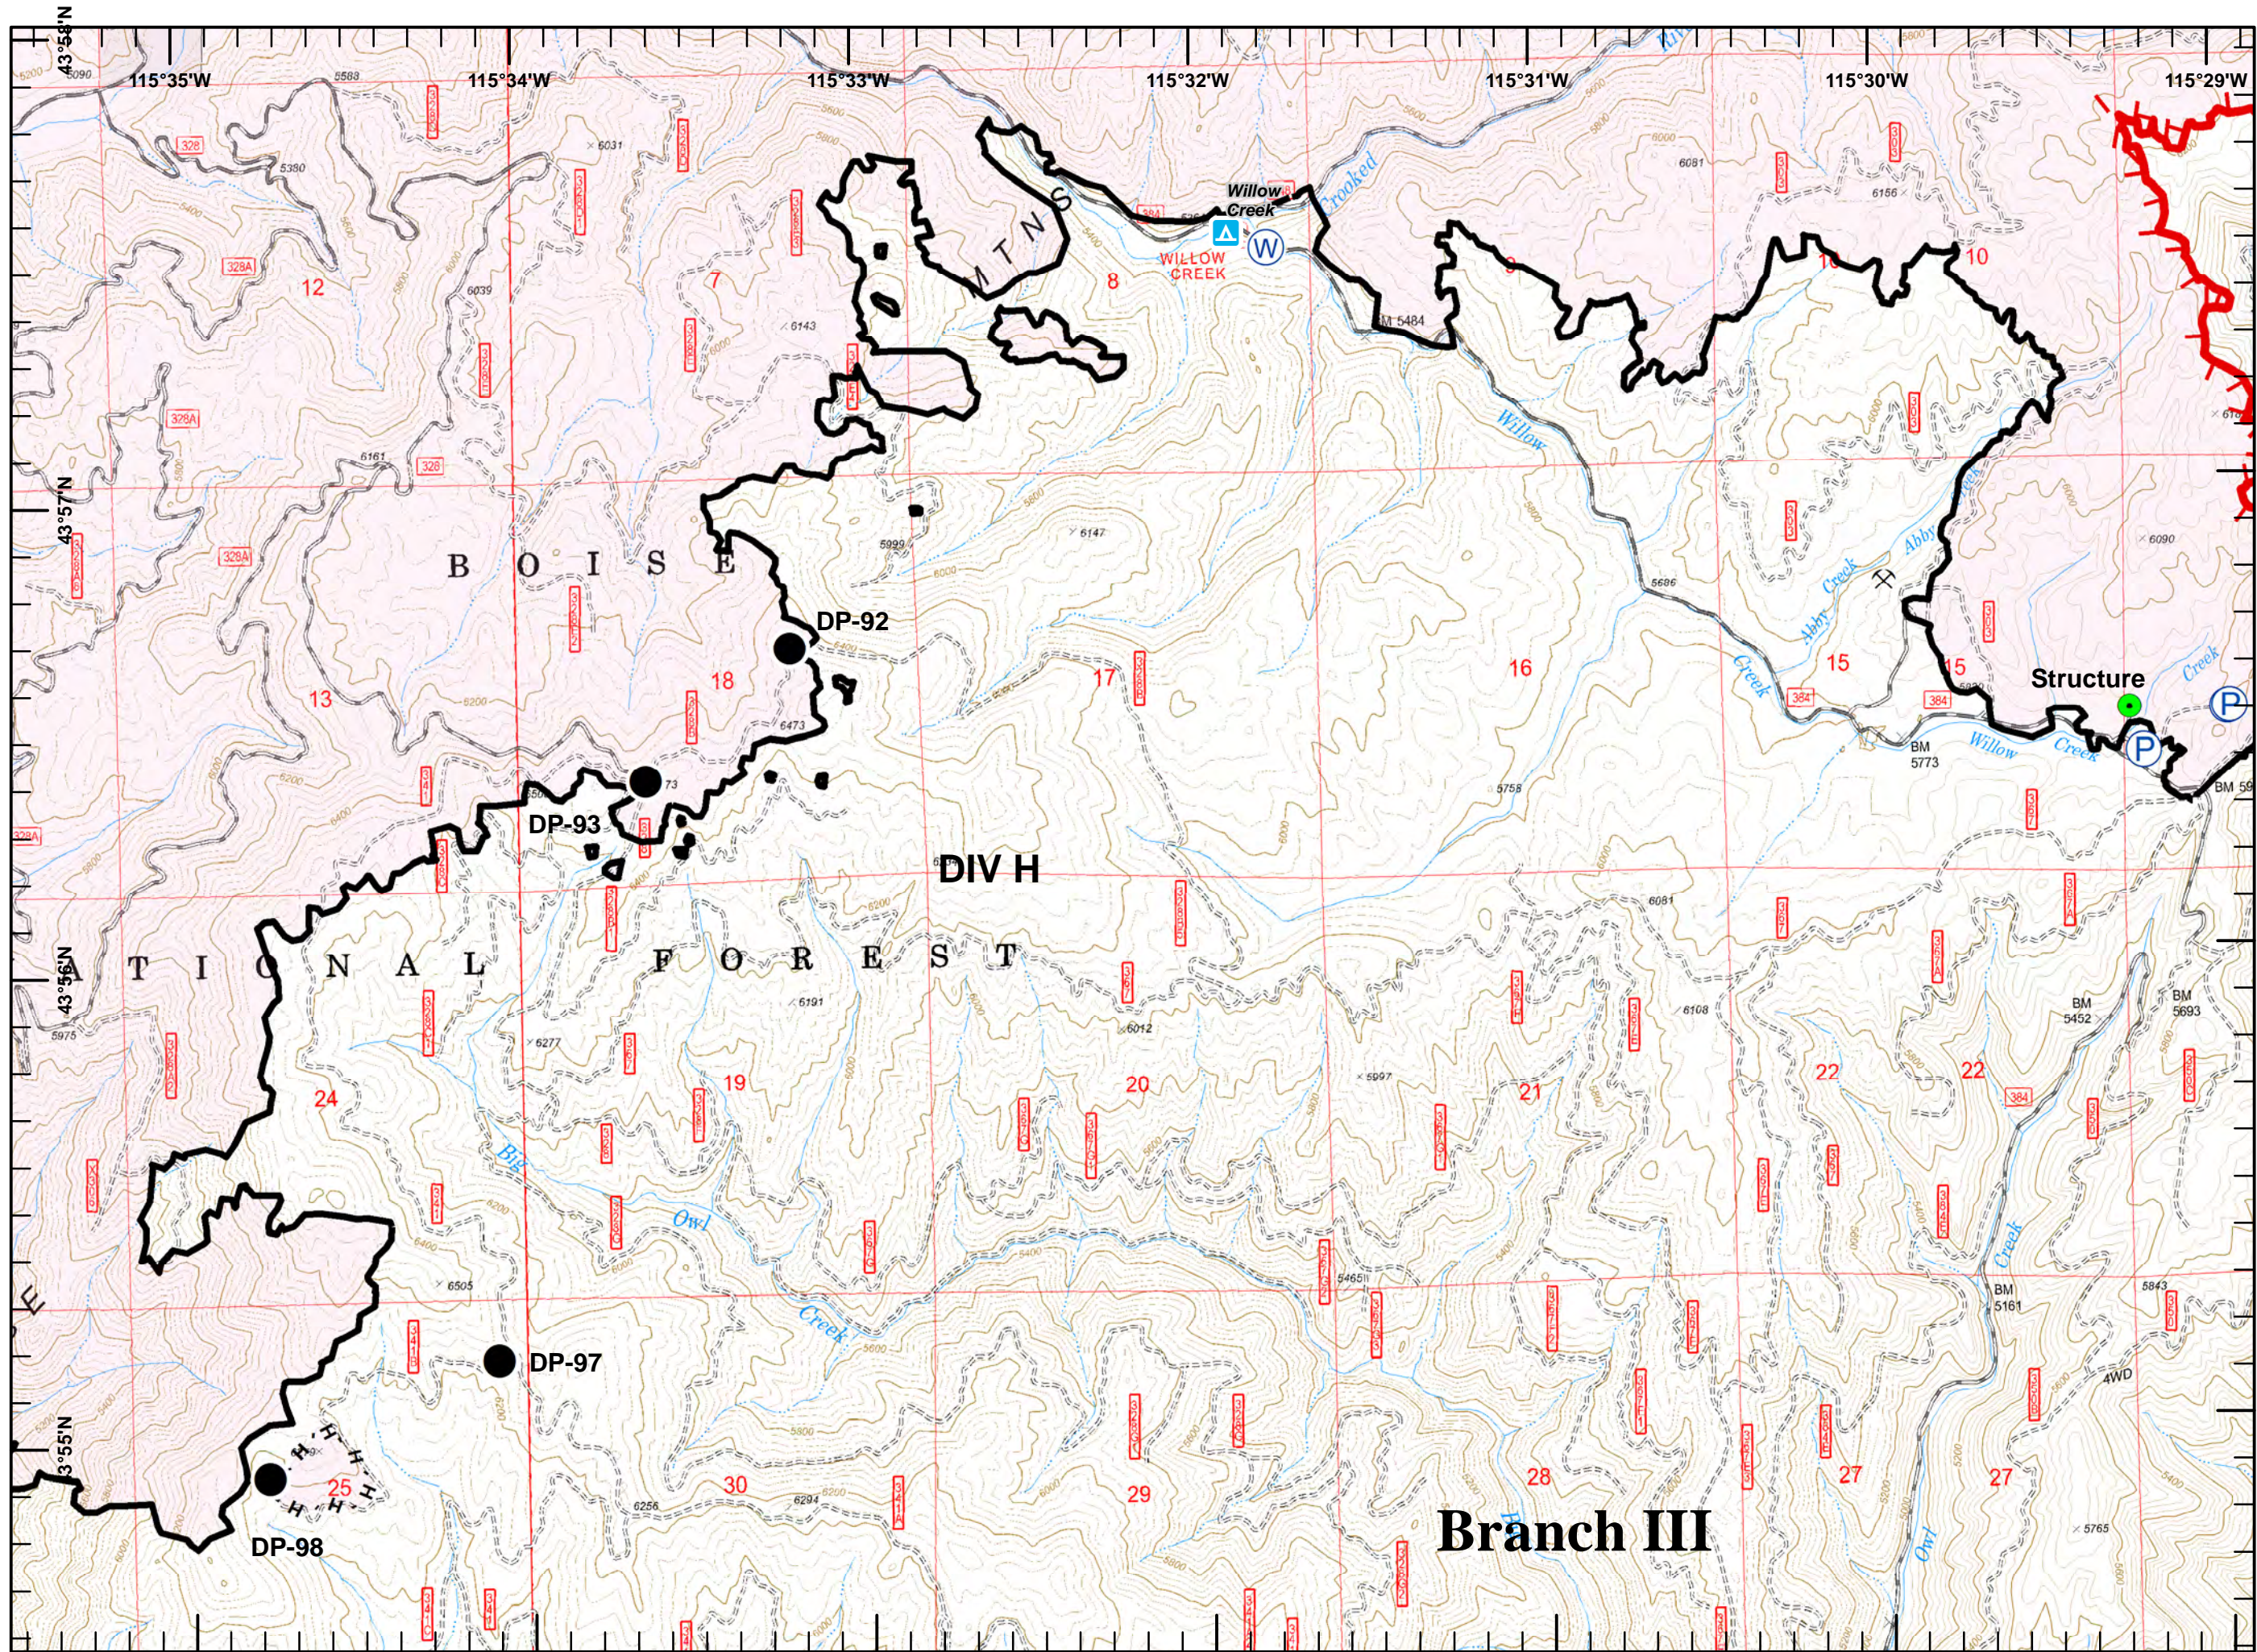

Pioneer Fire  
ID-BOF-000539  
IAP Index Map  
August 15, 2016  
71,190 Acres

- )) Division
- [[ Branch
- ⊙ Camp
- Drop Point
- ⊙ Helispot
- ⚠ Hazmat (Explosives)
- 🔴 Uncontrolled Fire Edge
- ⊗ Completed Dozer Line
- ⊔ Completed Line
- ⊔ Planned Fire Line
- ⊔ Constructed Fuel Break
- ⊗ Confinement Line
- ⬡ Yurt
- ⚙ Campground
- ▲ Structure

**Legend**

- Drop Point
- Helispot
- Highlighted Feature
- ▬ Lookout
- Ⓟ Pump
- Ⓡ Repeater
- ⚙ Sling Site
- Ⓢ Spot Fire
- Ⓜ Water Source
- ⌋ Division Break
- Ⓡ Lookout
- ⚡ Mine
- ▬ Uncontrolled Fire Edge
- R - Road as Completed Line
- ⓧ Completed Dozer Line
- Ⓢ Highlighted Feature
- ▭ Fire Polygon
- Sites**
- ▲ Structure

**Legend**

-  Water Source
-  Mine
-  Uncontrolled Fire Edge
-  Fire Polygon

Miles

**Legend**

- Highlighted Feature
- P Pump
- W Water Source
- || Branch Break
- X Mine
- █ Uncontrolled Fire Edge
- █ Completed Line
- █ Fire Polygon

**Legend**

- Drop Point
- Highlighted Feature
- P Pump
- W Water Source
- Mine
- Uncontrolled Fire Edge
- Completed Line
- H - Hand Line
- Fire Polygon

**Sites**

- ▲ Campground

**Legend**

- Drop Point
- Ⓡ Repeater
- Ⓣ Telephone
- Ⓦ Water Source
- ⌋ Division Break
- Ⓡ Lookout
- ⚡ Mine
- Completed Line
- ⓧ Completed Dozer Line
- H - Hand Line
- Fire Polygon