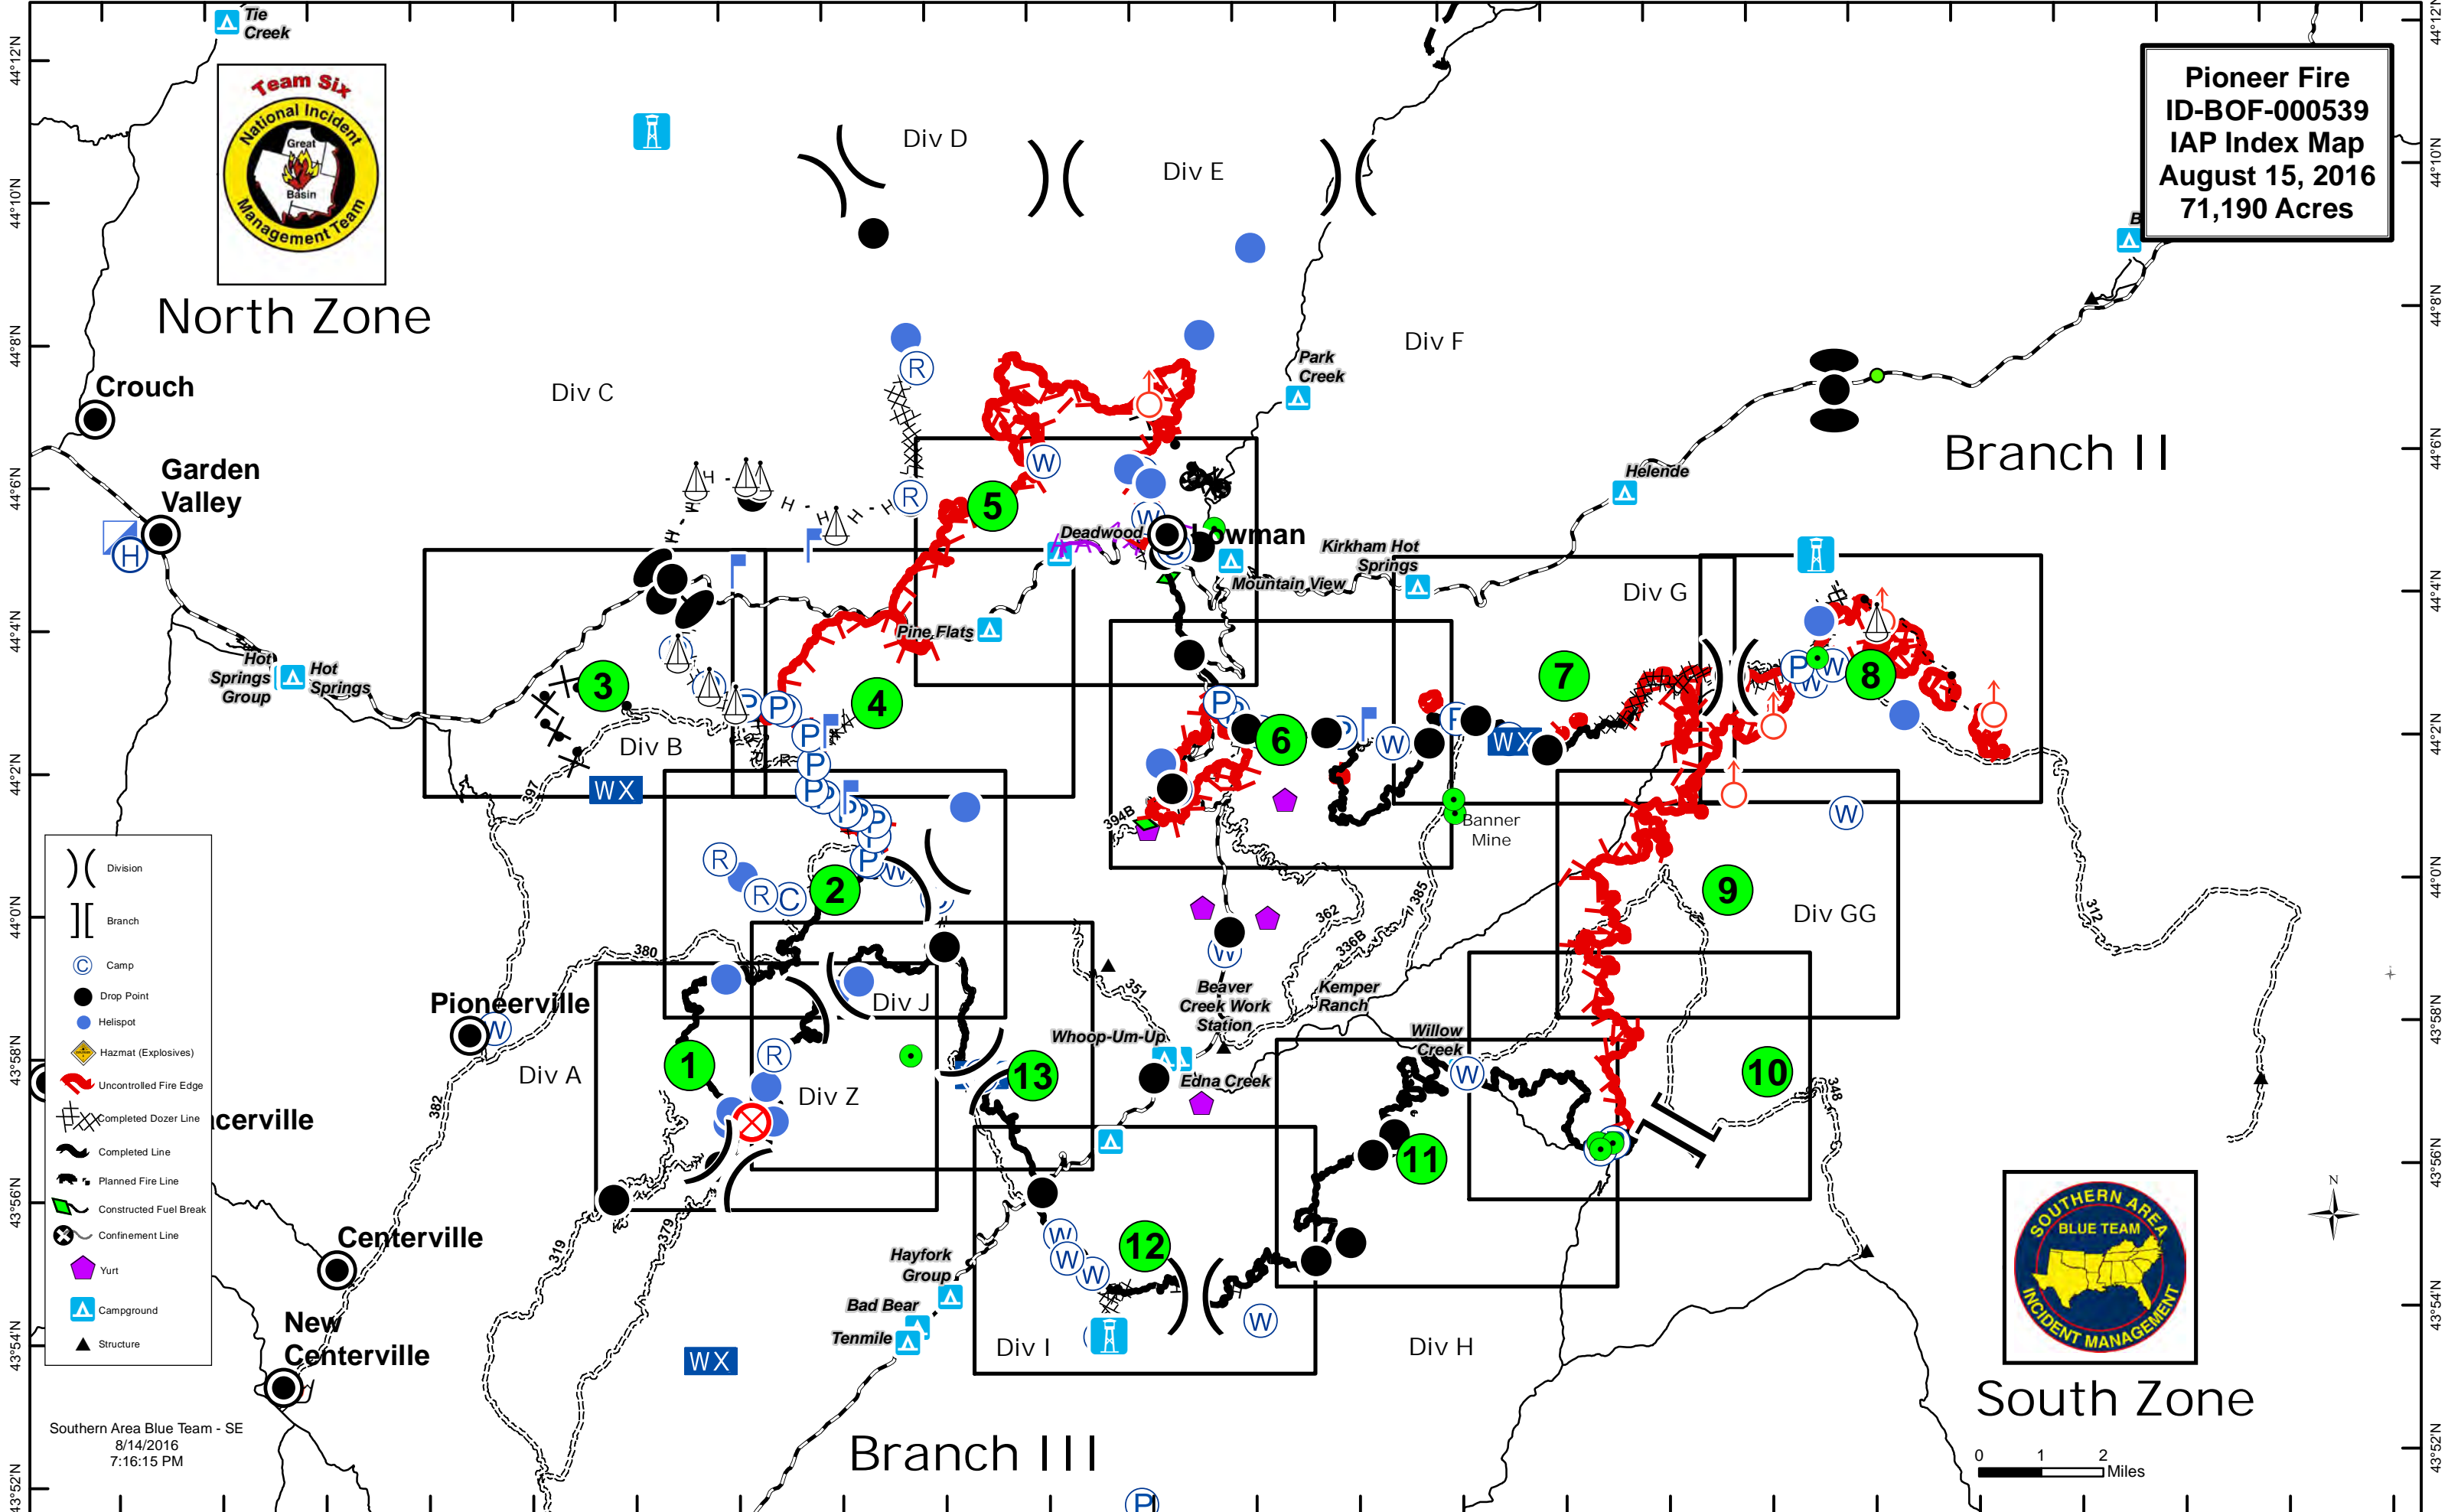

Pioneer Fire  
ID-BOF-000539  
IAP Index Map  
August 15, 2016  
71,190 Acres

- )) Division
- [[ Branch
- ⊙ Camp
- Drop Point
- ⊙ Helispot
- ⚠ Hazmat (Explosives)
- 🔴 Uncontrolled Fire Edge
- ⊗ Completed Dozer Line
- ⊔ Completed Line
- ⊔ Planned Fire Line
- ⊔ Constructed Fuel Break
- ⊗ Confinement Line
- ⬡ Yurt
- ⚙ Campground
- ▲ Structure

**Legend**

- Camp
- Drop Point
- Helispot
- Lookout
- Pump
- Repeater
- Water Source
- Division Break
- Mine
- Uncontrolled Fire Edge
- Completed Line
- R - Road as Completed Line
- XXXX Completed Dozer Line
- H - Hand Line
- Fire Polygon

**Legend**

-  Drop Point
-  Lookout
-  Mobile Weather Unit
-  Pump
-  Safety Zone
-  Sling Site
-  Spot Fire
-  Zone Break
-  Mine
-  Uncontrolled Fire Edge
-  R - Road as Completed Line
-  Completed Dozer Line
-  H - Hand Line
-  Proposed Dozer Line
-  Planned Fire Line
-  Fire Polygon

**Legend**

- Camp
- Drop Point
- Helispot
- Highlighted Feature
- Water Source
- Mine
- Uncontrolled Fire Edge
- Completed Line
- Completed Dozer Line
- H - Hand Line
- Plow Line
- Proposed Dozer Line
- Aerial Hazard
- Other
- Fire Polygon
- Sites**
- Campground