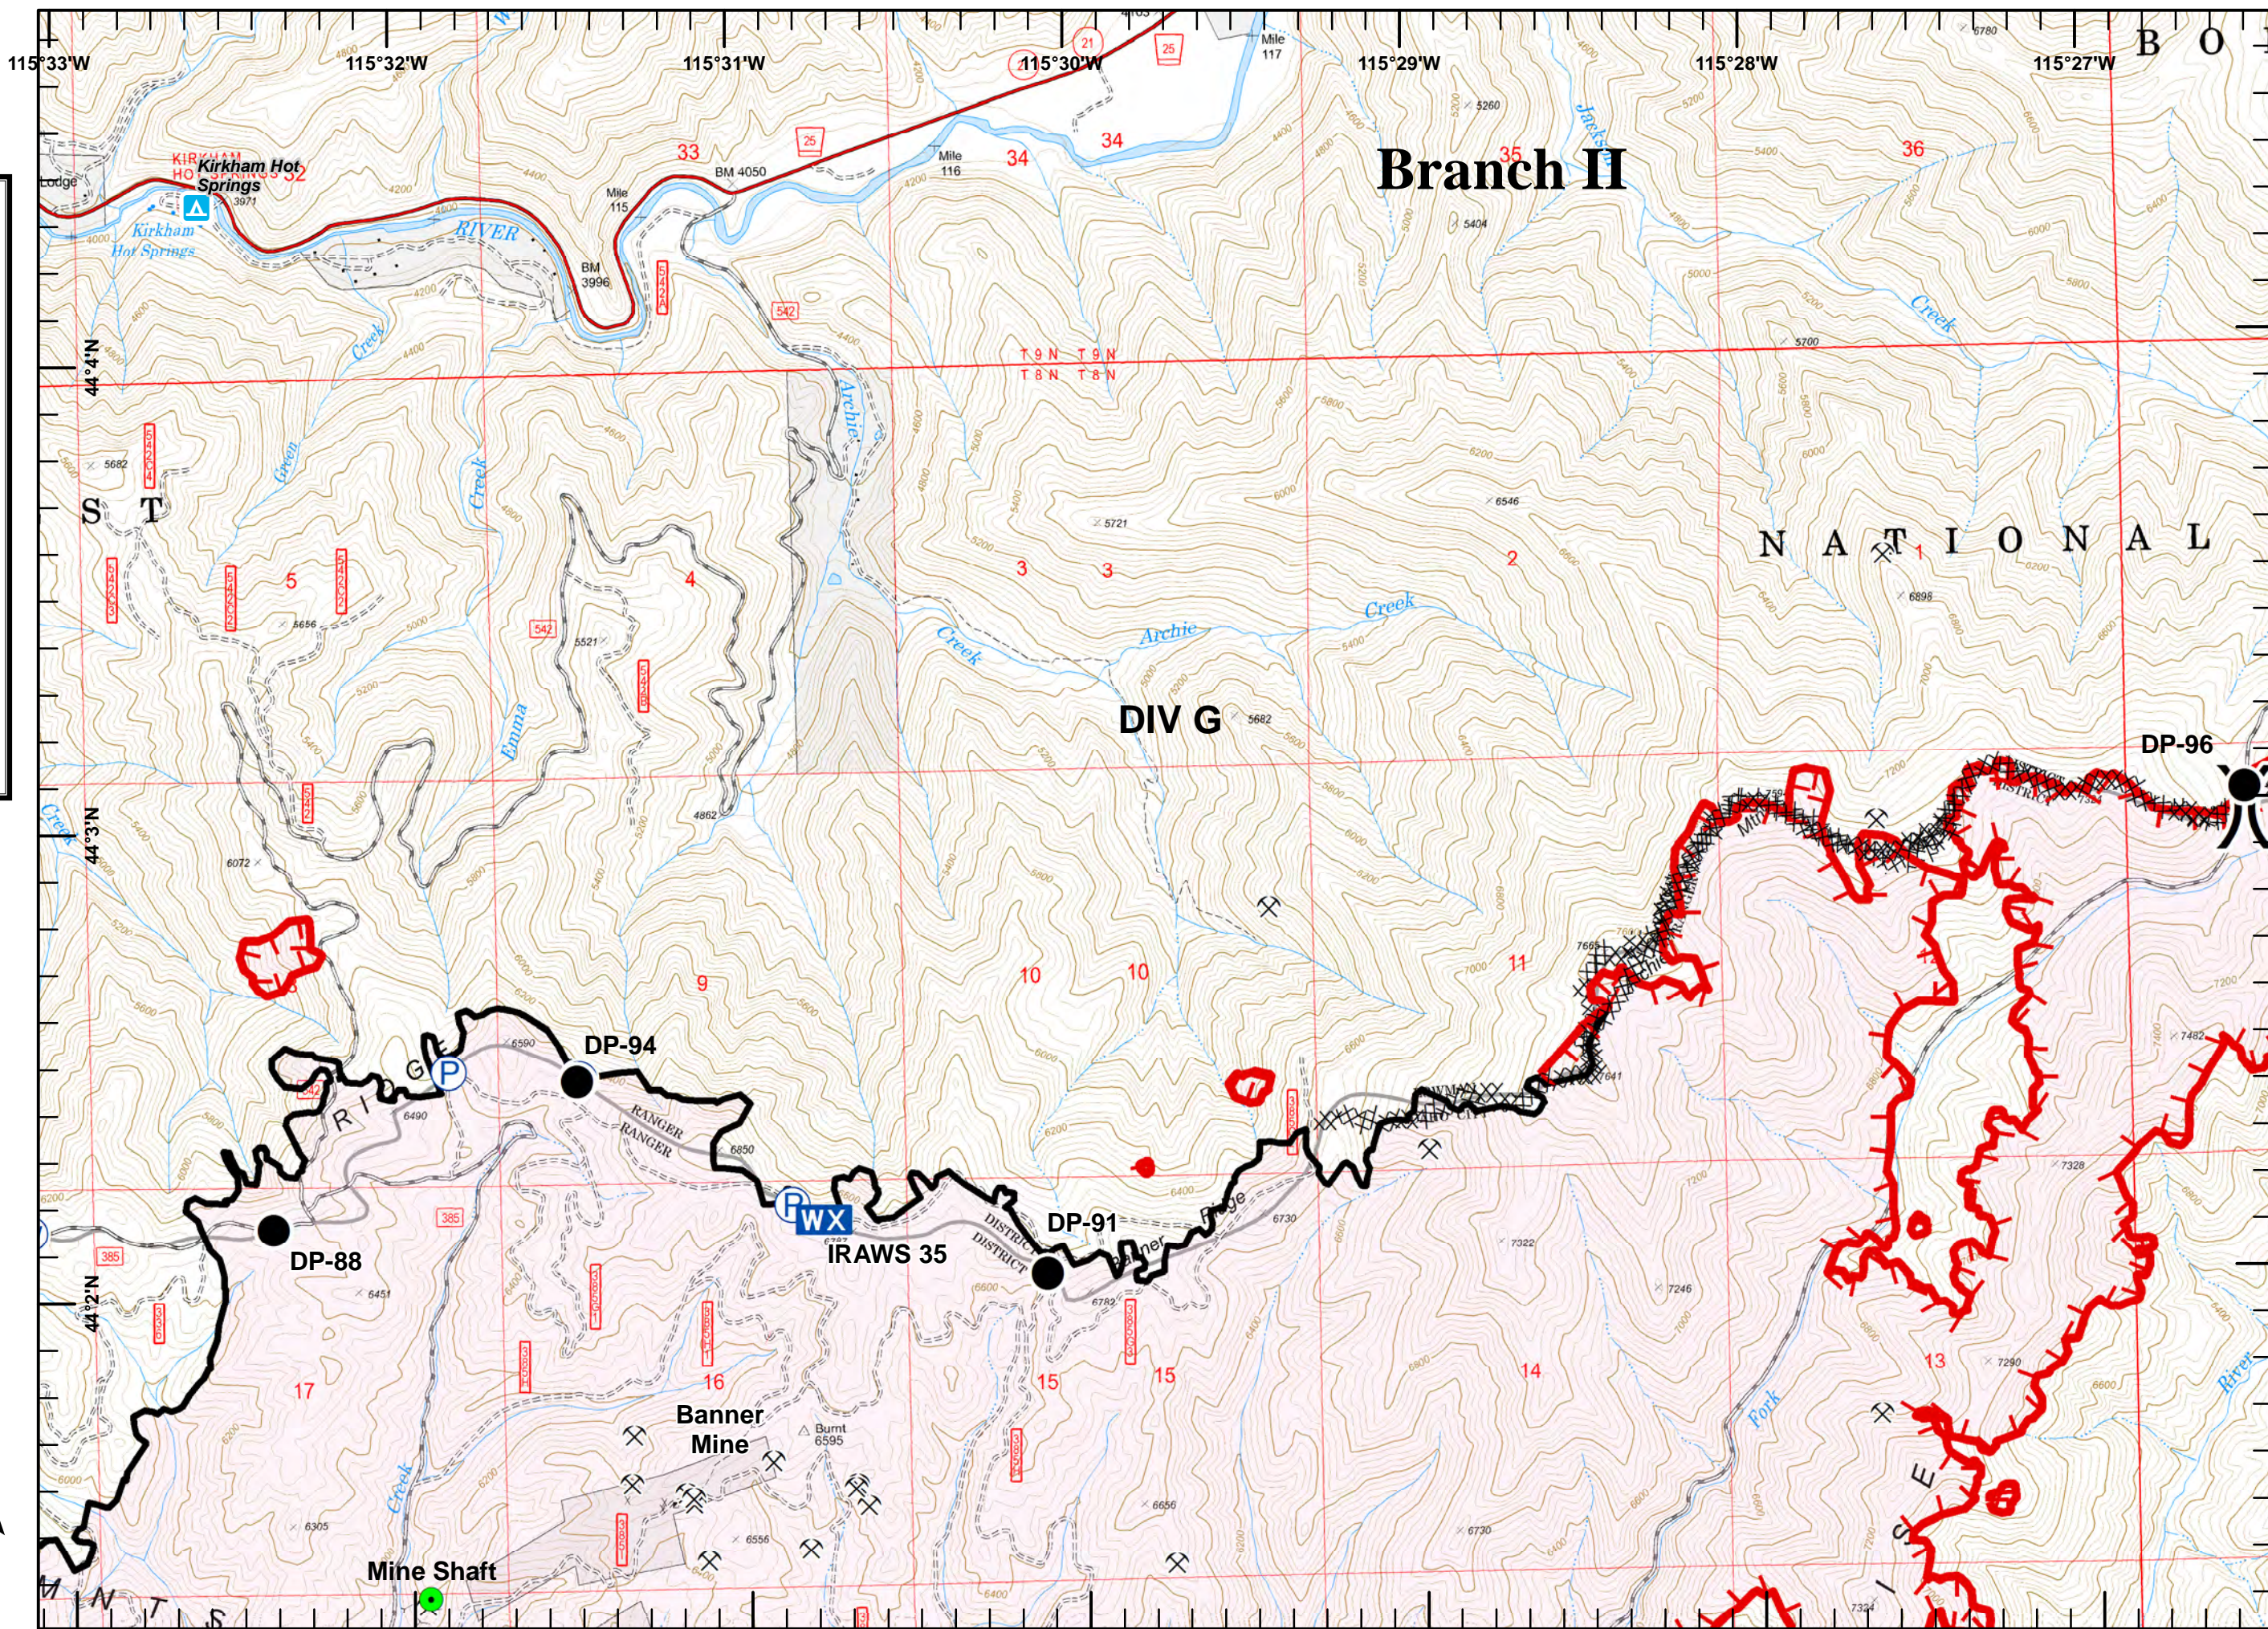

Pioneer Fire  
ID-BOF-000539  
IAP Index Map  
August 15, 2016  
71,190 Acres

- )) Division
- [[ Branch
- ⊙ Camp
- Drop Point
- ⊙ Helispot
- ⚠ Hazmat (Explosives)
- 🔴 Uncontrolled Fire Edge
- ⊗ Completed Dozer Line
- ⊔ Completed Line
- ⊔ Planned Fire Line
- ⊔ Constructed Fuel Break
- ⊗ Confinement Line
- ⬡ Yurt
- ⚙ Campground
- ▲ Structure

**Legend**

- Camp
- Drop Point
- Helispot
- Highlighted Feature
- Water Source
- Mine
- Uncontrolled Fire Edge
- Completed Line
- Completed Dozer Line
- H - Hand Line
- Plow Line
- Proposed Dozer Line
- Aerial Hazard
- Other
- Fire Polygon
- Sites**
- Campground

**Legend**

- Drop Point
- Helispot
- ▬ Lookout
- (P) Pump
- (W) Water Source
- ◆ Yurt
- ⚡ Mine
- ▬ Uncontrolled Fire Edge
- ▬ Completed Line
- R - Road as Completed Line
- ▬ Completed Dozer Line
- H - Hand Line
- ◆ Plow Line
- ▭ Fire Polygon
- ▭ Completed Burnout

**Legend**

- Drop Point
- Helispot
- Highlighted Feature
- ▬ Lookout
- Ⓟ Pump
- Ⓡ Repeater
- ⚙ Sling Site
- Ⓢ Spot Fire
- Ⓜ Water Source
- ⌋ Division Break
- Ⓡ Lookout
- ⚡ Mine
- ▬ Uncontrolled Fire Edge
- R - Road as Completed Line
- ⓧ Completed Dozer Line
- Ⓢ Highlighted Feature
- ▭ Fire Polygon
- Sites**
- ▲ Structure