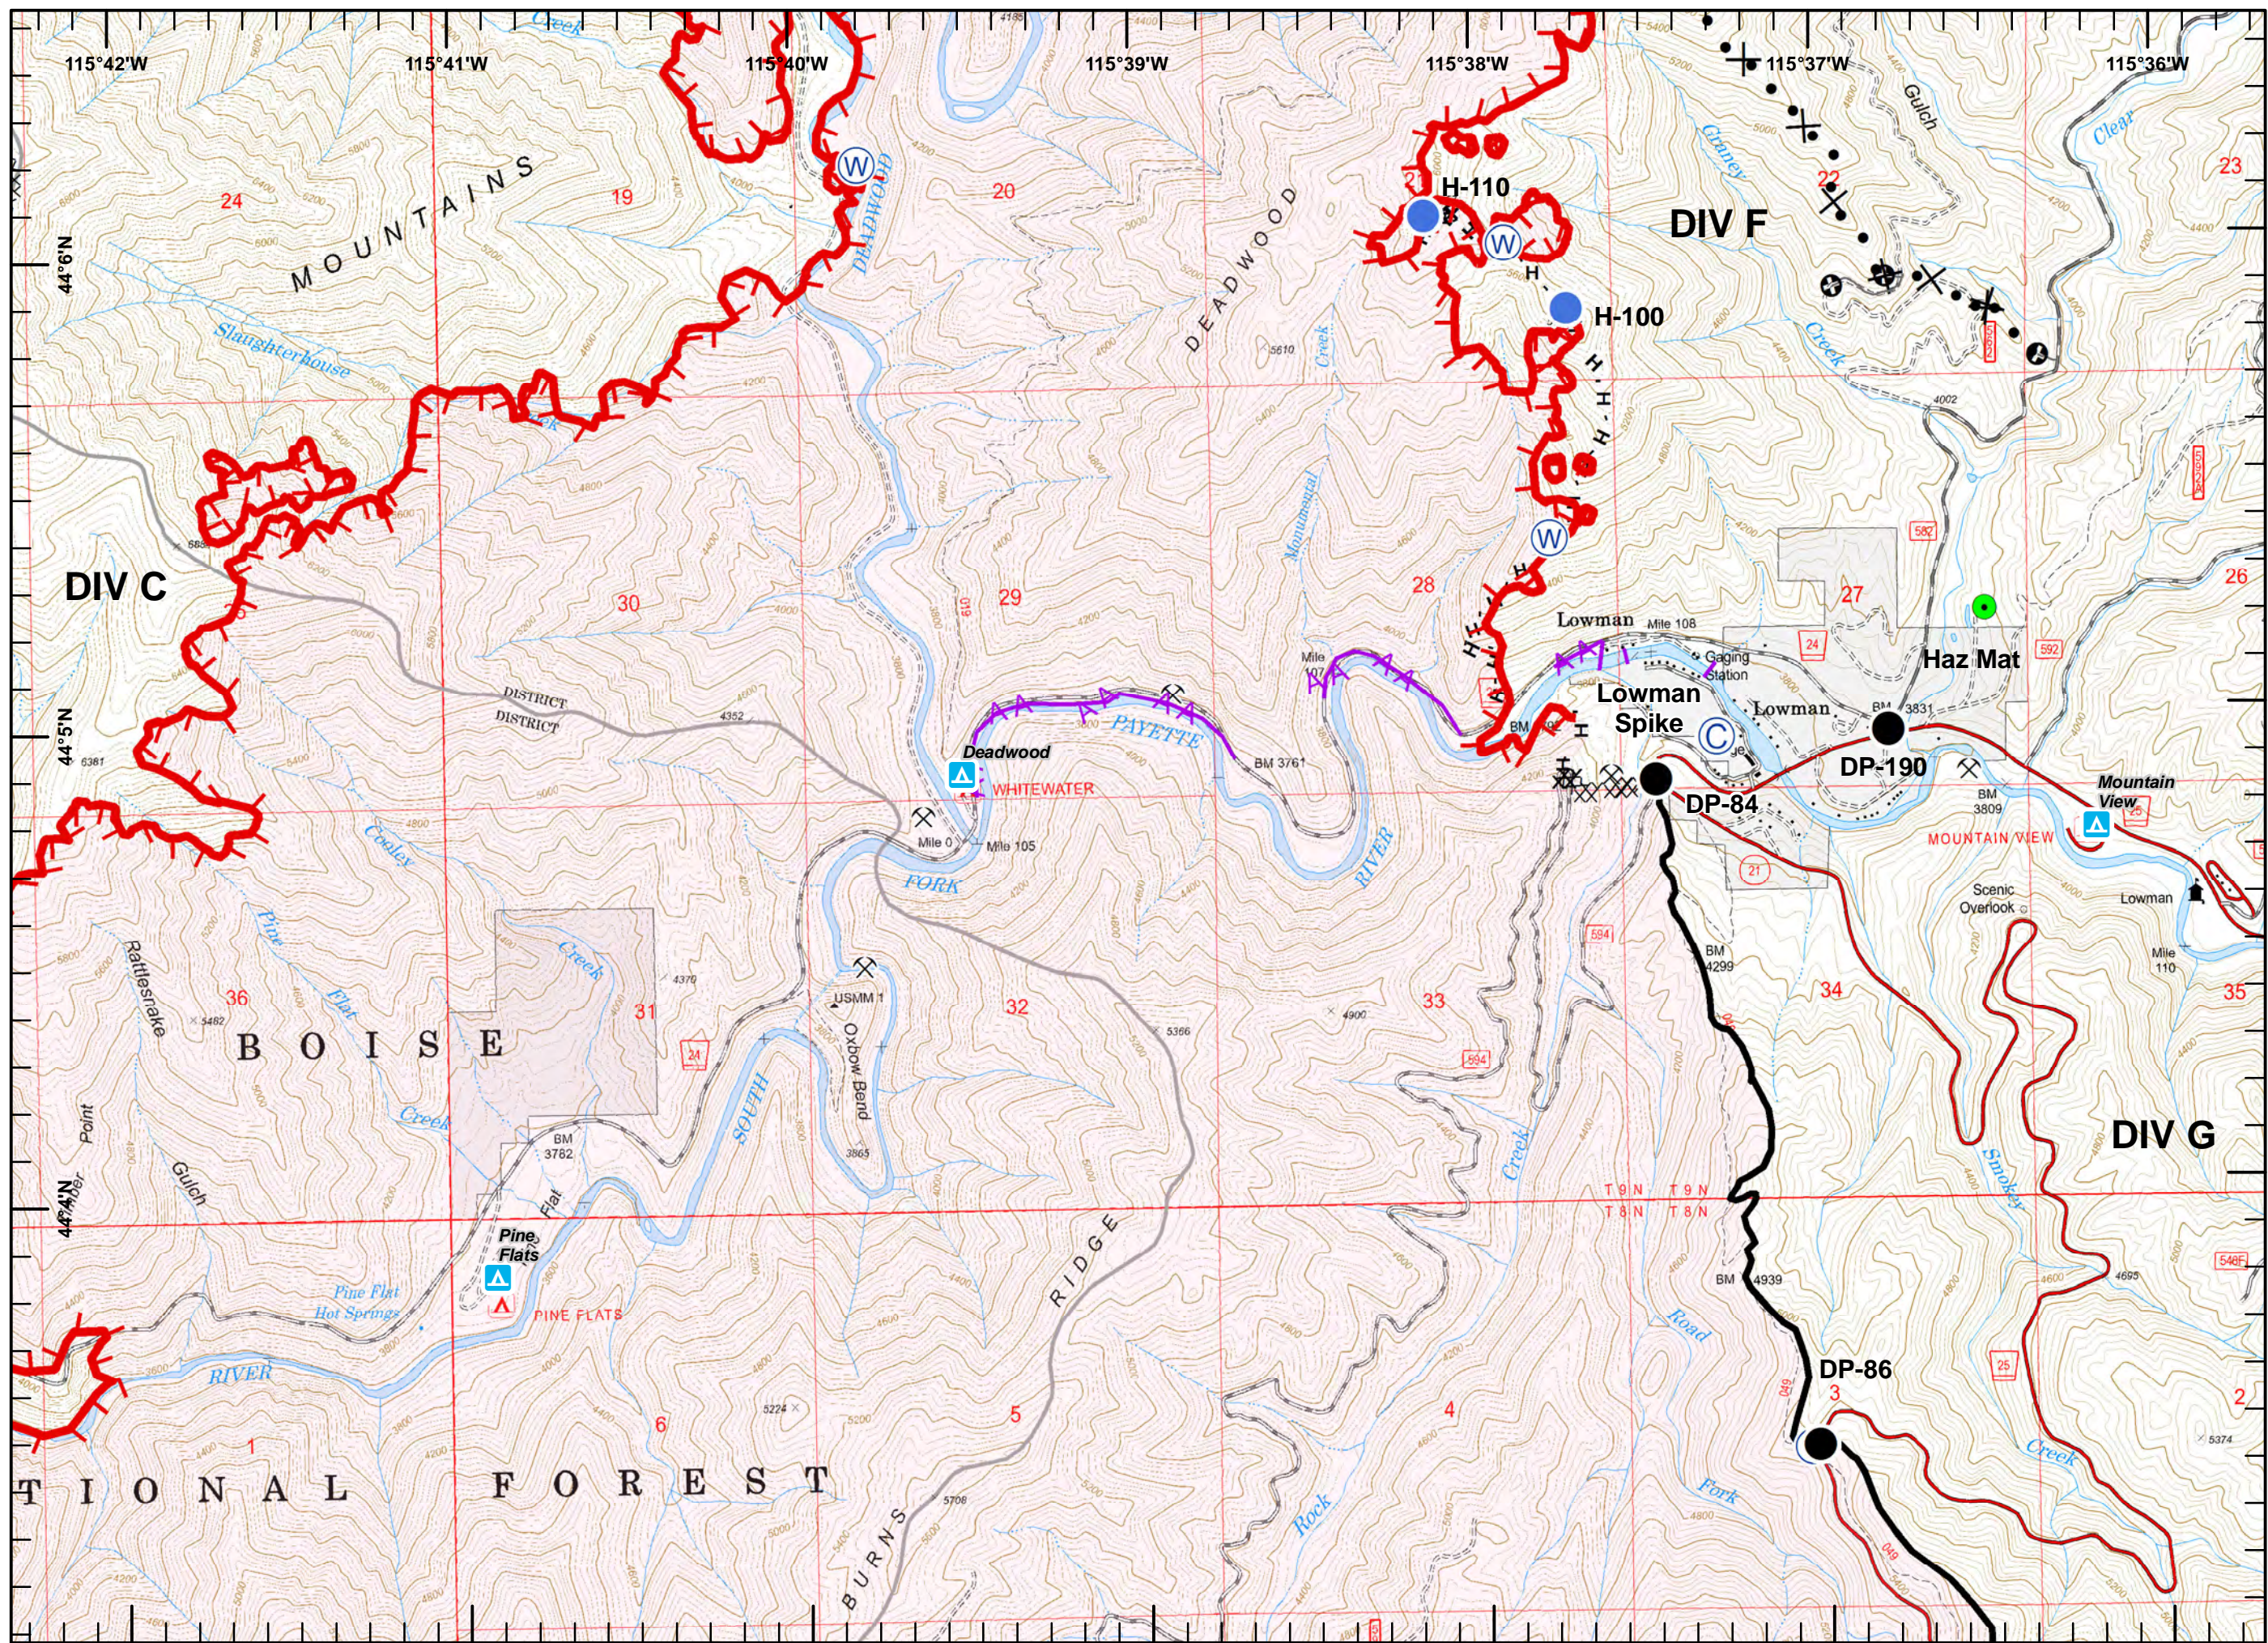

Pioneer Fire  
ID-BOF-000539  
IAP Index Map  
August 15, 2016  
71,190 Acres

- )) Division
- [[ Branch
- ⊙ Camp
- Drop Point
- ⊙ Helispot
- ⚠ Hazmat (Explosives)
- 🔴 Uncontrolled Fire Edge
- ⊗ Completed Dozer Line
- ⊔ Completed Line
- ⊔ Planned Fire Line
- ⊔ Constructed Fuel Break
- ⊗ Confinement Line
- ⬡ Yurt
- ⚙ Campground
- ▲ Structure

**Legend**

-  Drop Point
-  Lookout
-  Mobile Weather Unit
-  Pump
-  Safety Zone
-  Sling Site
-  Spot Fire
-  Zone Break
-  Mine
-  Uncontrolled Fire Edge
-  R - Road as Completed Line
-  Completed Dozer Line
-  H - Hand Line
-  Proposed Dozer Line
-  Planned Fire Line
-  Fire Polygon

**Legend**

-  Lookout
-  Pump
-  Sling Site
-  Division Break
-  Mine
-  Uncontrolled Fire Edge
-  Road as Completed Line
-  Completed Dozer Line
-  Aerial Hazard
-  Fire Polygon
- Sites**
-  Campground

**Legend**

- Camp
- Drop Point
- Helispot
- Highlighted Feature
- Water Source
- Mine
- Uncontrolled Fire Edge
- Completed Line
- Completed Dozer Line
- H - Hand Line
- Plow Line
- Proposed Dozer Line
- Aerial Hazard
- Other
- Fire Polygon
- Sites**
- Campground