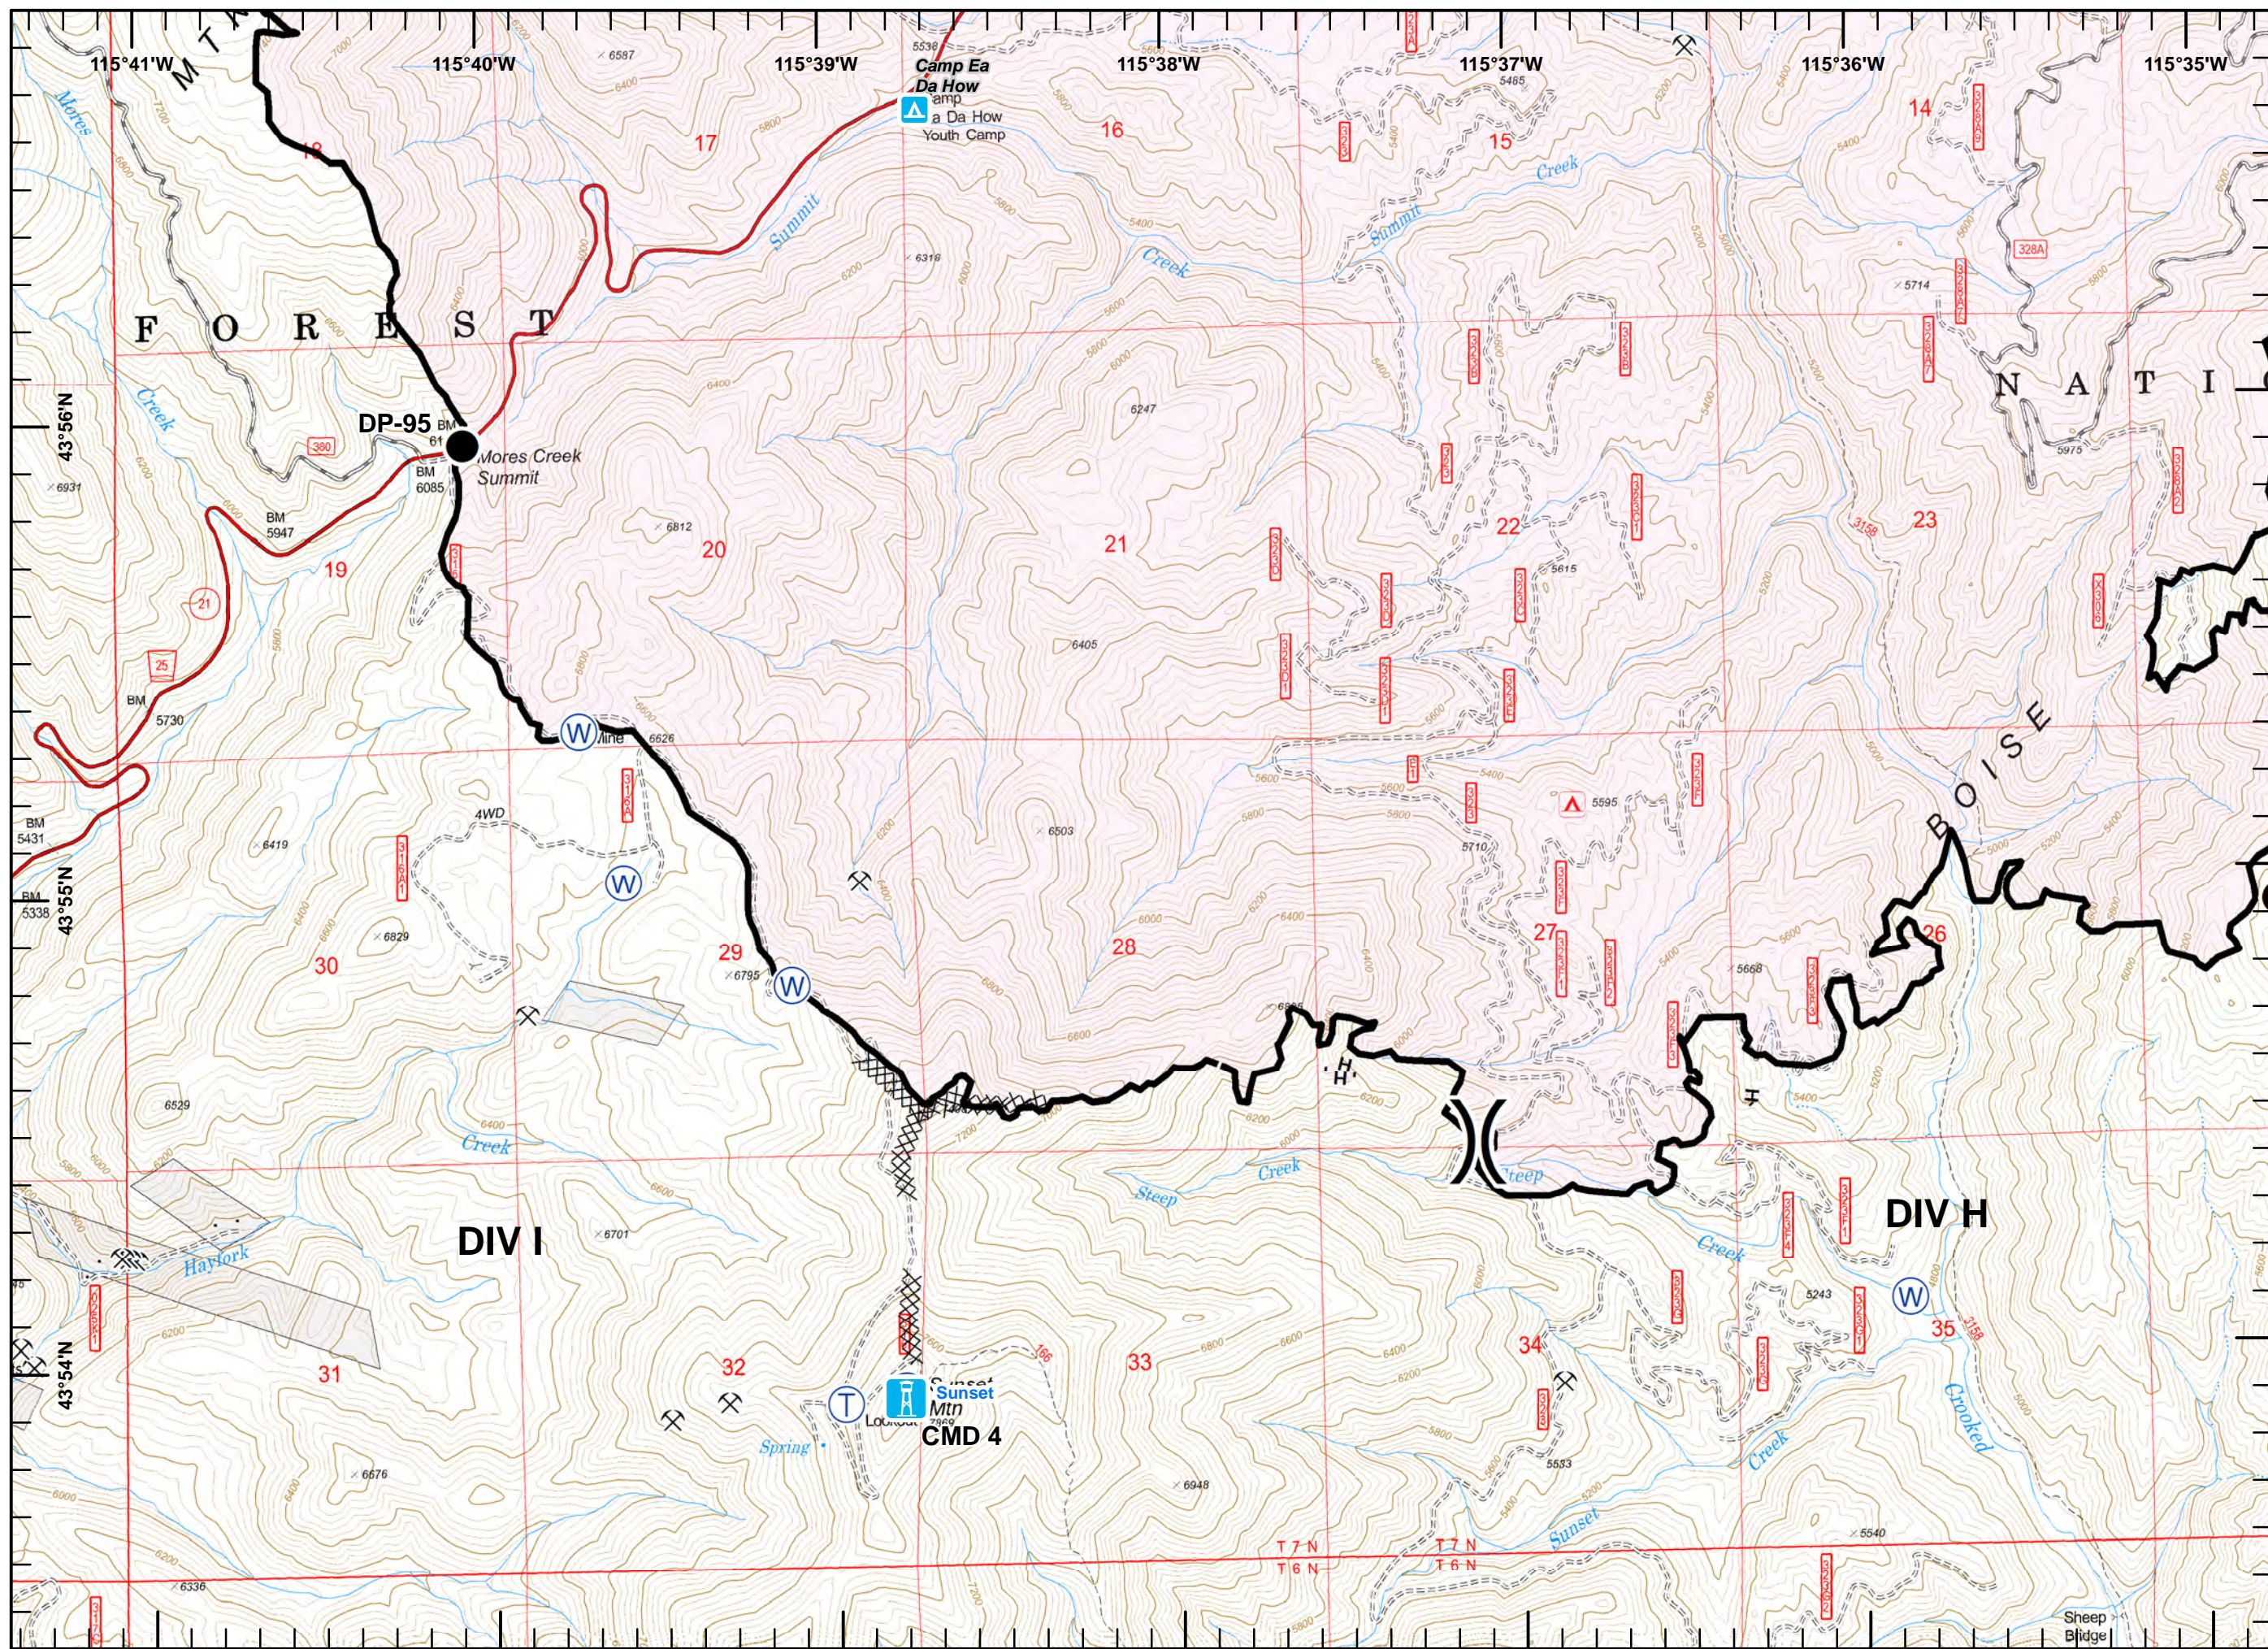

Legend

- Drop Point
- Ⓡ Repeater
- Ⓣ Telephone
- Ⓦ Water Source
- ⌋ Division Break
- Ⓡ Lookout
- ⚡ Mine
- Completed Line
- ⓧ Completed Dozer Line
- H - Hand Line
- Fire Polygon

Sites

- ▲ Campground