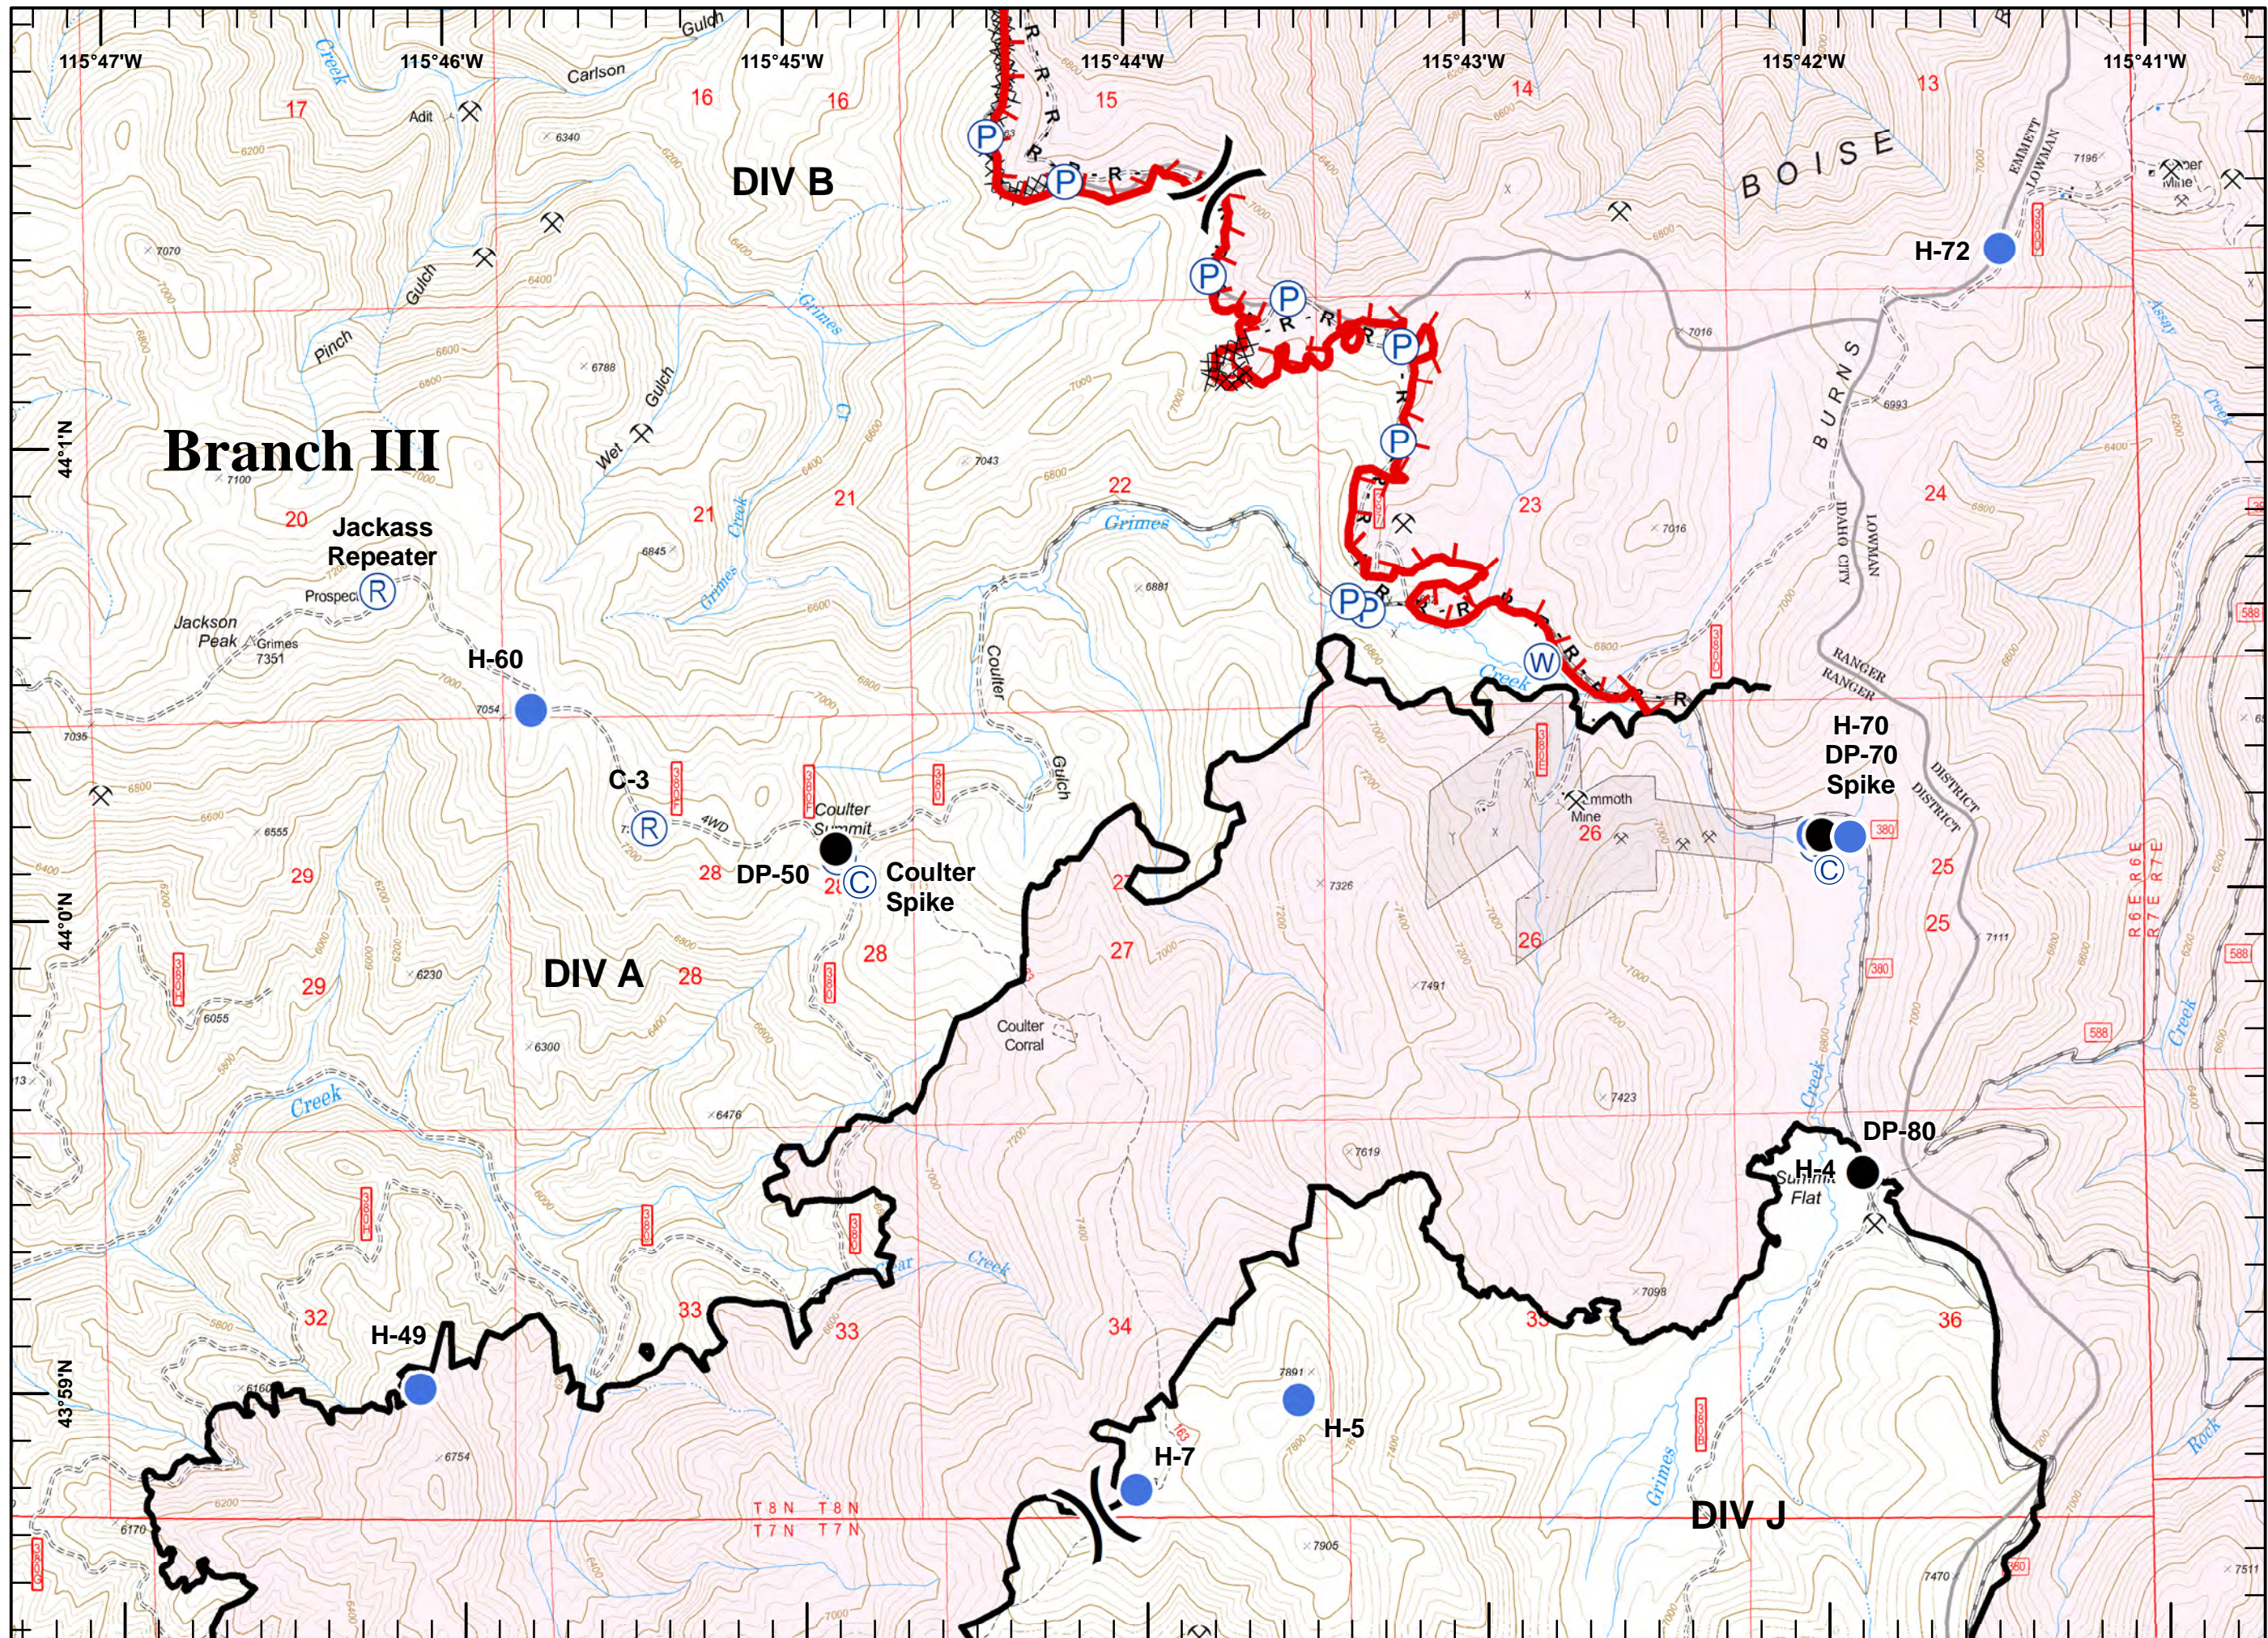

Pioneer Fire  
ID-BOF-000539  
IAP Index Map  
August 15, 2016  
71,190 Acres

- )) Division
- [[ Branch
- ⊙ Camp
- Drop Point
- ⊙ Helispot
- ⚠ Hazmat (Explosives)
- 🔴 Uncontrolled Fire Edge
- ⊗ Completed Dozer Line
- ⊔ Completed Line
- ⊔ Planned Fire Line
- ⊔ Constructed Fuel Break
- ⊗ Confinement Line
- ⬡ Yurt
- ⚙ Campground
- ▲ Structure

**Legend**

- Camp
- Drop Point
- Helispot
- Lookout
- Pump
- Repeater
- Water Source
- Division Break
- Mine
- Uncontrolled Fire Edge
- Completed Line
- R - Road as Completed Line
- XXXX Completed Dozer Line
- H - Hand Line
- Fire Polygon

**Legend**

-  Drop Point
-  Lookout
-  Mobile Weather Unit
-  Pump
-  Safety Zone
-  Sling Site
-  Spot Fire
-  Zone Break
-  Mine
-  Uncontrolled Fire Edge
-  R - Road as Completed Line
-  Completed Dozer Line
-  H - Hand Line
-  Proposed Dozer Line
-  Planned Fire Line
-  Fire Polygon

**Legend**

- Camp
- Drop Point
- Helispot
- Highlighted Feature
- Water Source
- Mine
- Uncontrolled Fire Edge
- Completed Line
- Completed Dozer Line
- H - Hand Line
- Plow Line
- Proposed Dozer Line
- Aerial Hazard
- Other
- Fire Polygon
- Sites**
- Campground