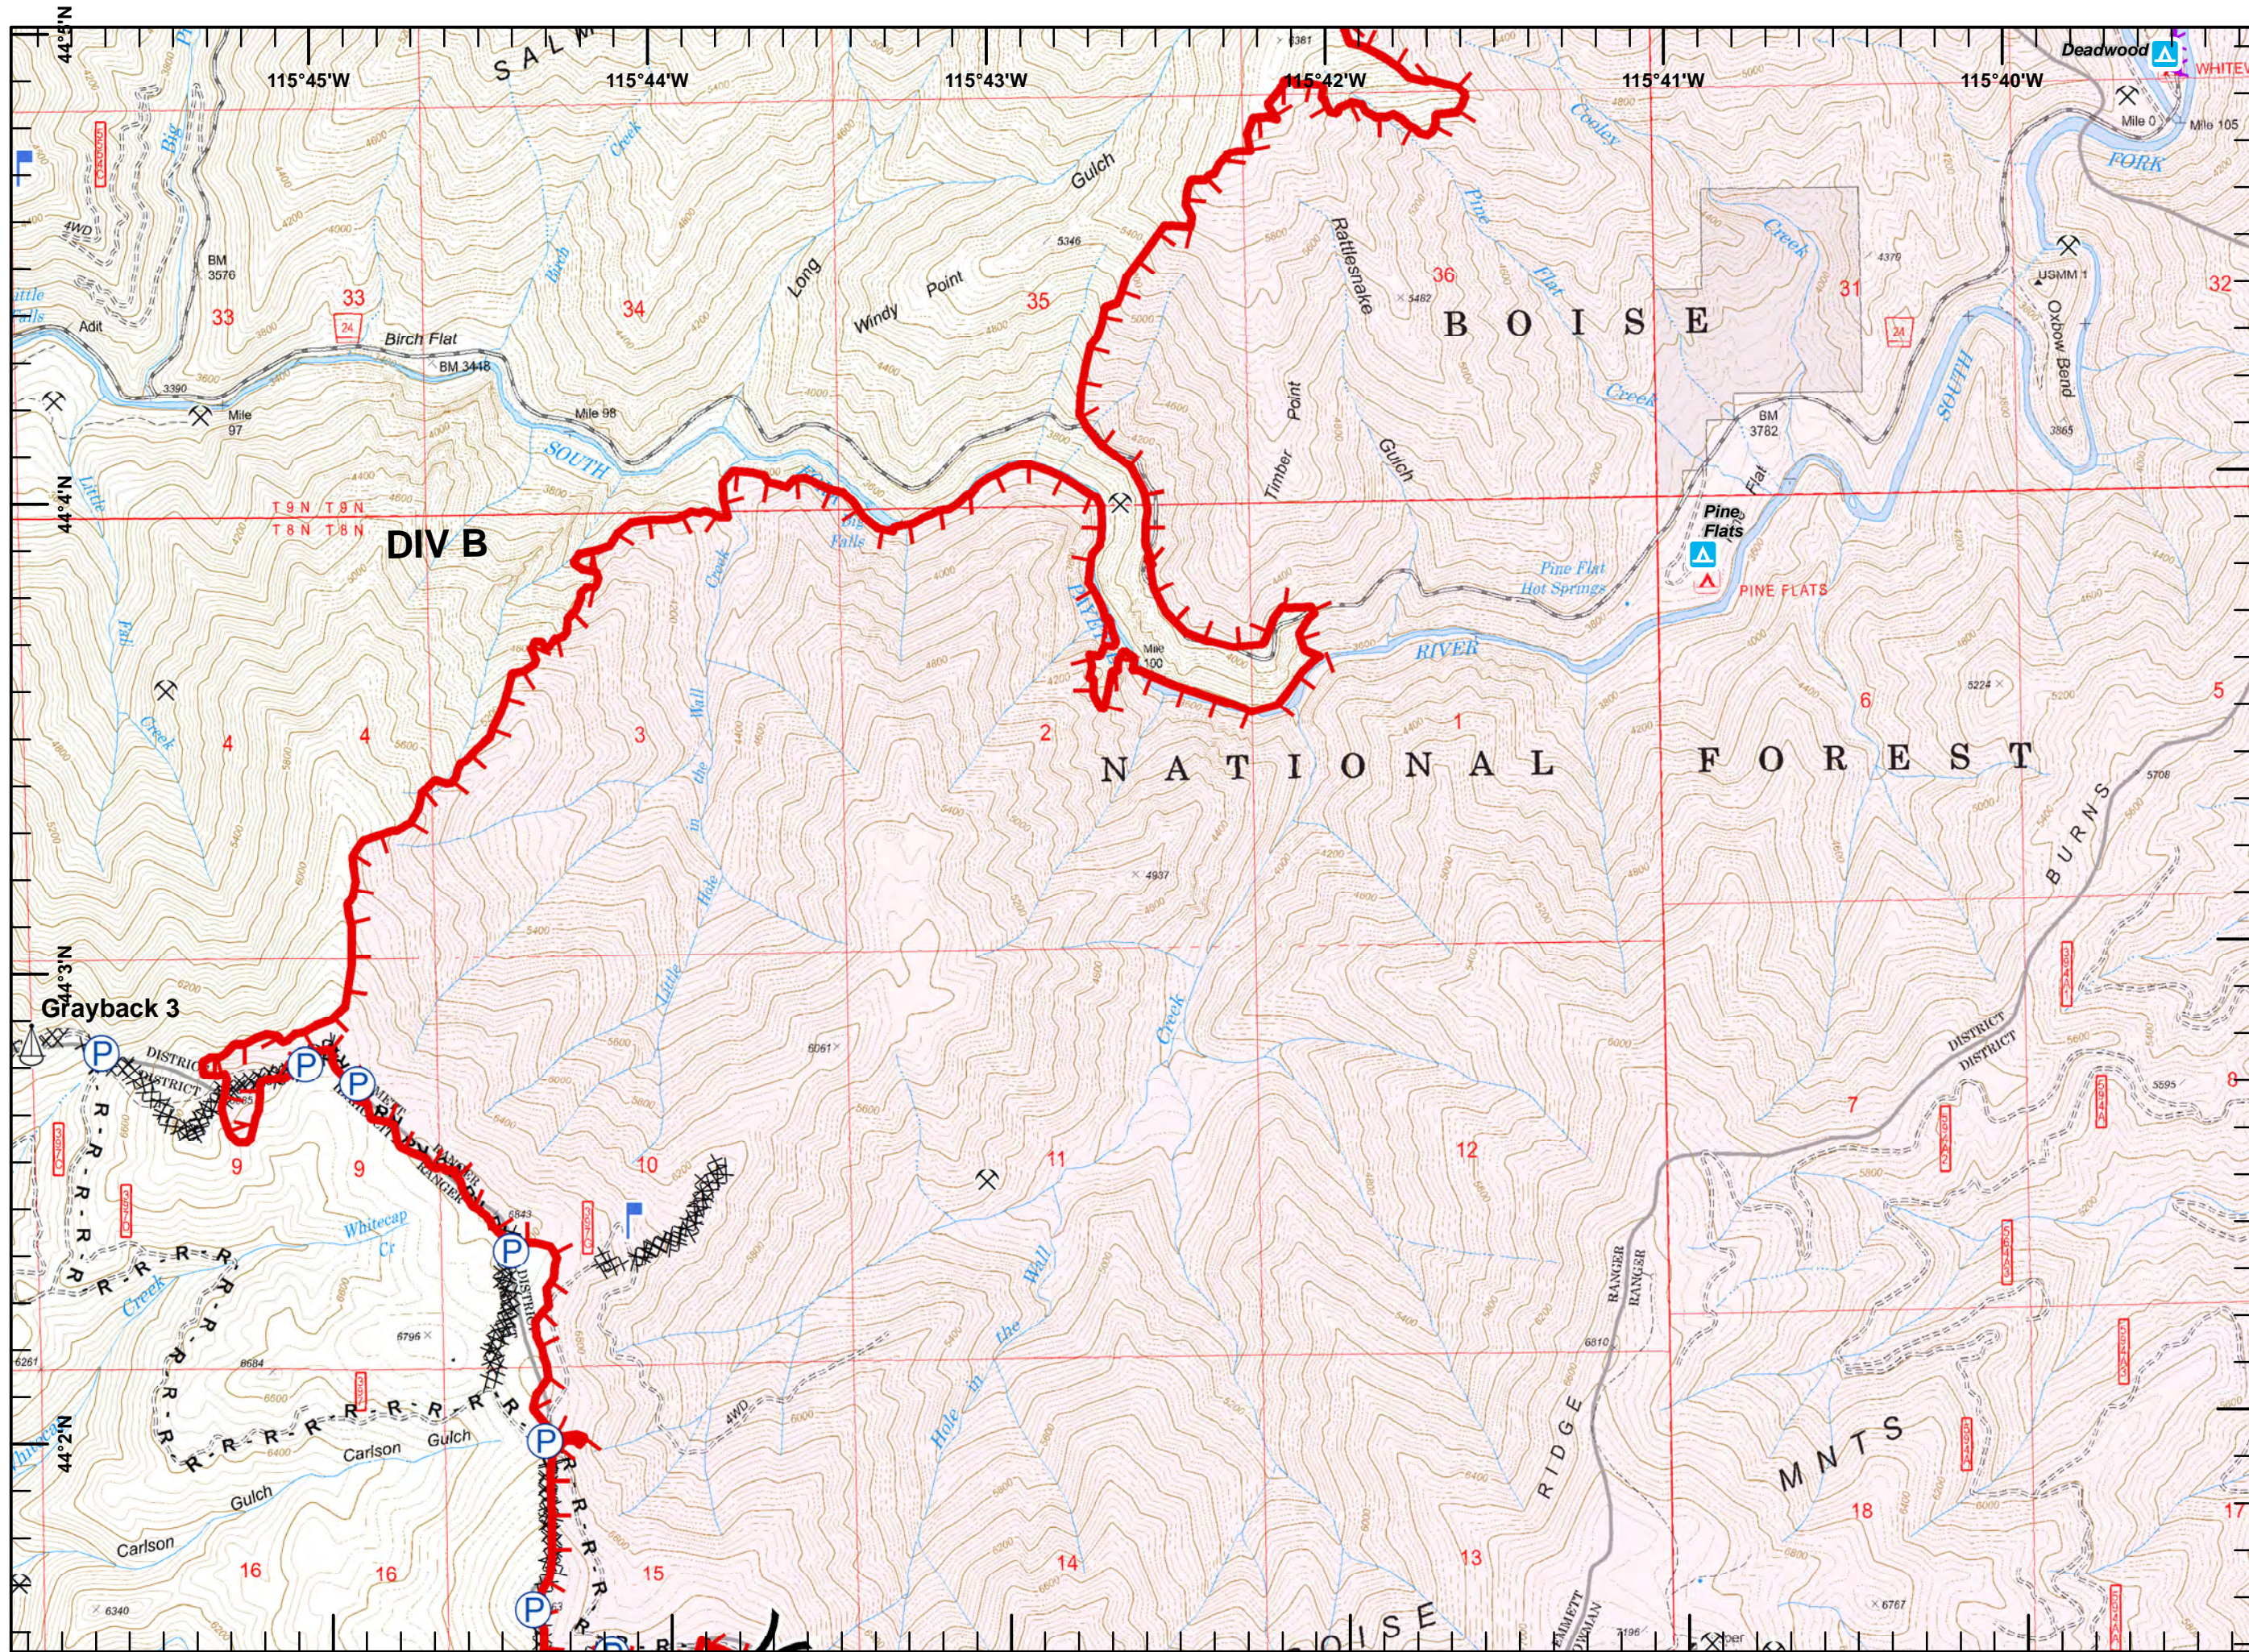

Pioneer Fire  
ID-BOF-000539  
IAP Index Map  
August 15, 2016  
71,190 Acres

- )) Division
- [[ Branch
- ⊙ Camp
- Drop Point
- ⊙ Helispot
- ⚠ Hazmat (Explosives)
- 🔴 Uncontrolled Fire Edge
- ⊗ Completed Dozer Line
- ⊔ Completed Line
- ⊔ Planned Fire Line
- ⊔ Constructed Fuel Break
- ⊗ Confinement Line
- ⬡ Yurt
- ⚙ Campground
- ▲ Structure

**Legend**

-  Drop Point
-  Lookout
-  Mobile Weather Unit
-  Pump
-  Safety Zone
-  Sling Site
-  Spot Fire
-  Zone Break
-  Mine
-  Uncontrolled Fire Edge
-  R - Road as Completed Line
-  Completed Dozer Line
-  H - Hand Line
-  Proposed Dozer Line
-  Planned Fire Line
-  Fire Polygon

**Legend**

-  Lookout
-  Pump
-  Sling Site
-  Division Break
-  Mine
-  Uncontrolled Fire Edge
-  Road as Completed Line
-  Completed Dozer Line
-  Aerial Hazard
-  Fire Polygon
- Sites**
-  Campground

**Legend**

- Camp
- Drop Point
- Helispot
- Highlighted Feature
- Water Source
- Mine
- Uncontrolled Fire Edge
- Completed Line
- Completed Dozer Line
- H - Hand Line
- Plow Line
- Proposed Dozer Line
- Aerial Hazard
- Other
- Fire Polygon
- Sites**
- Campground