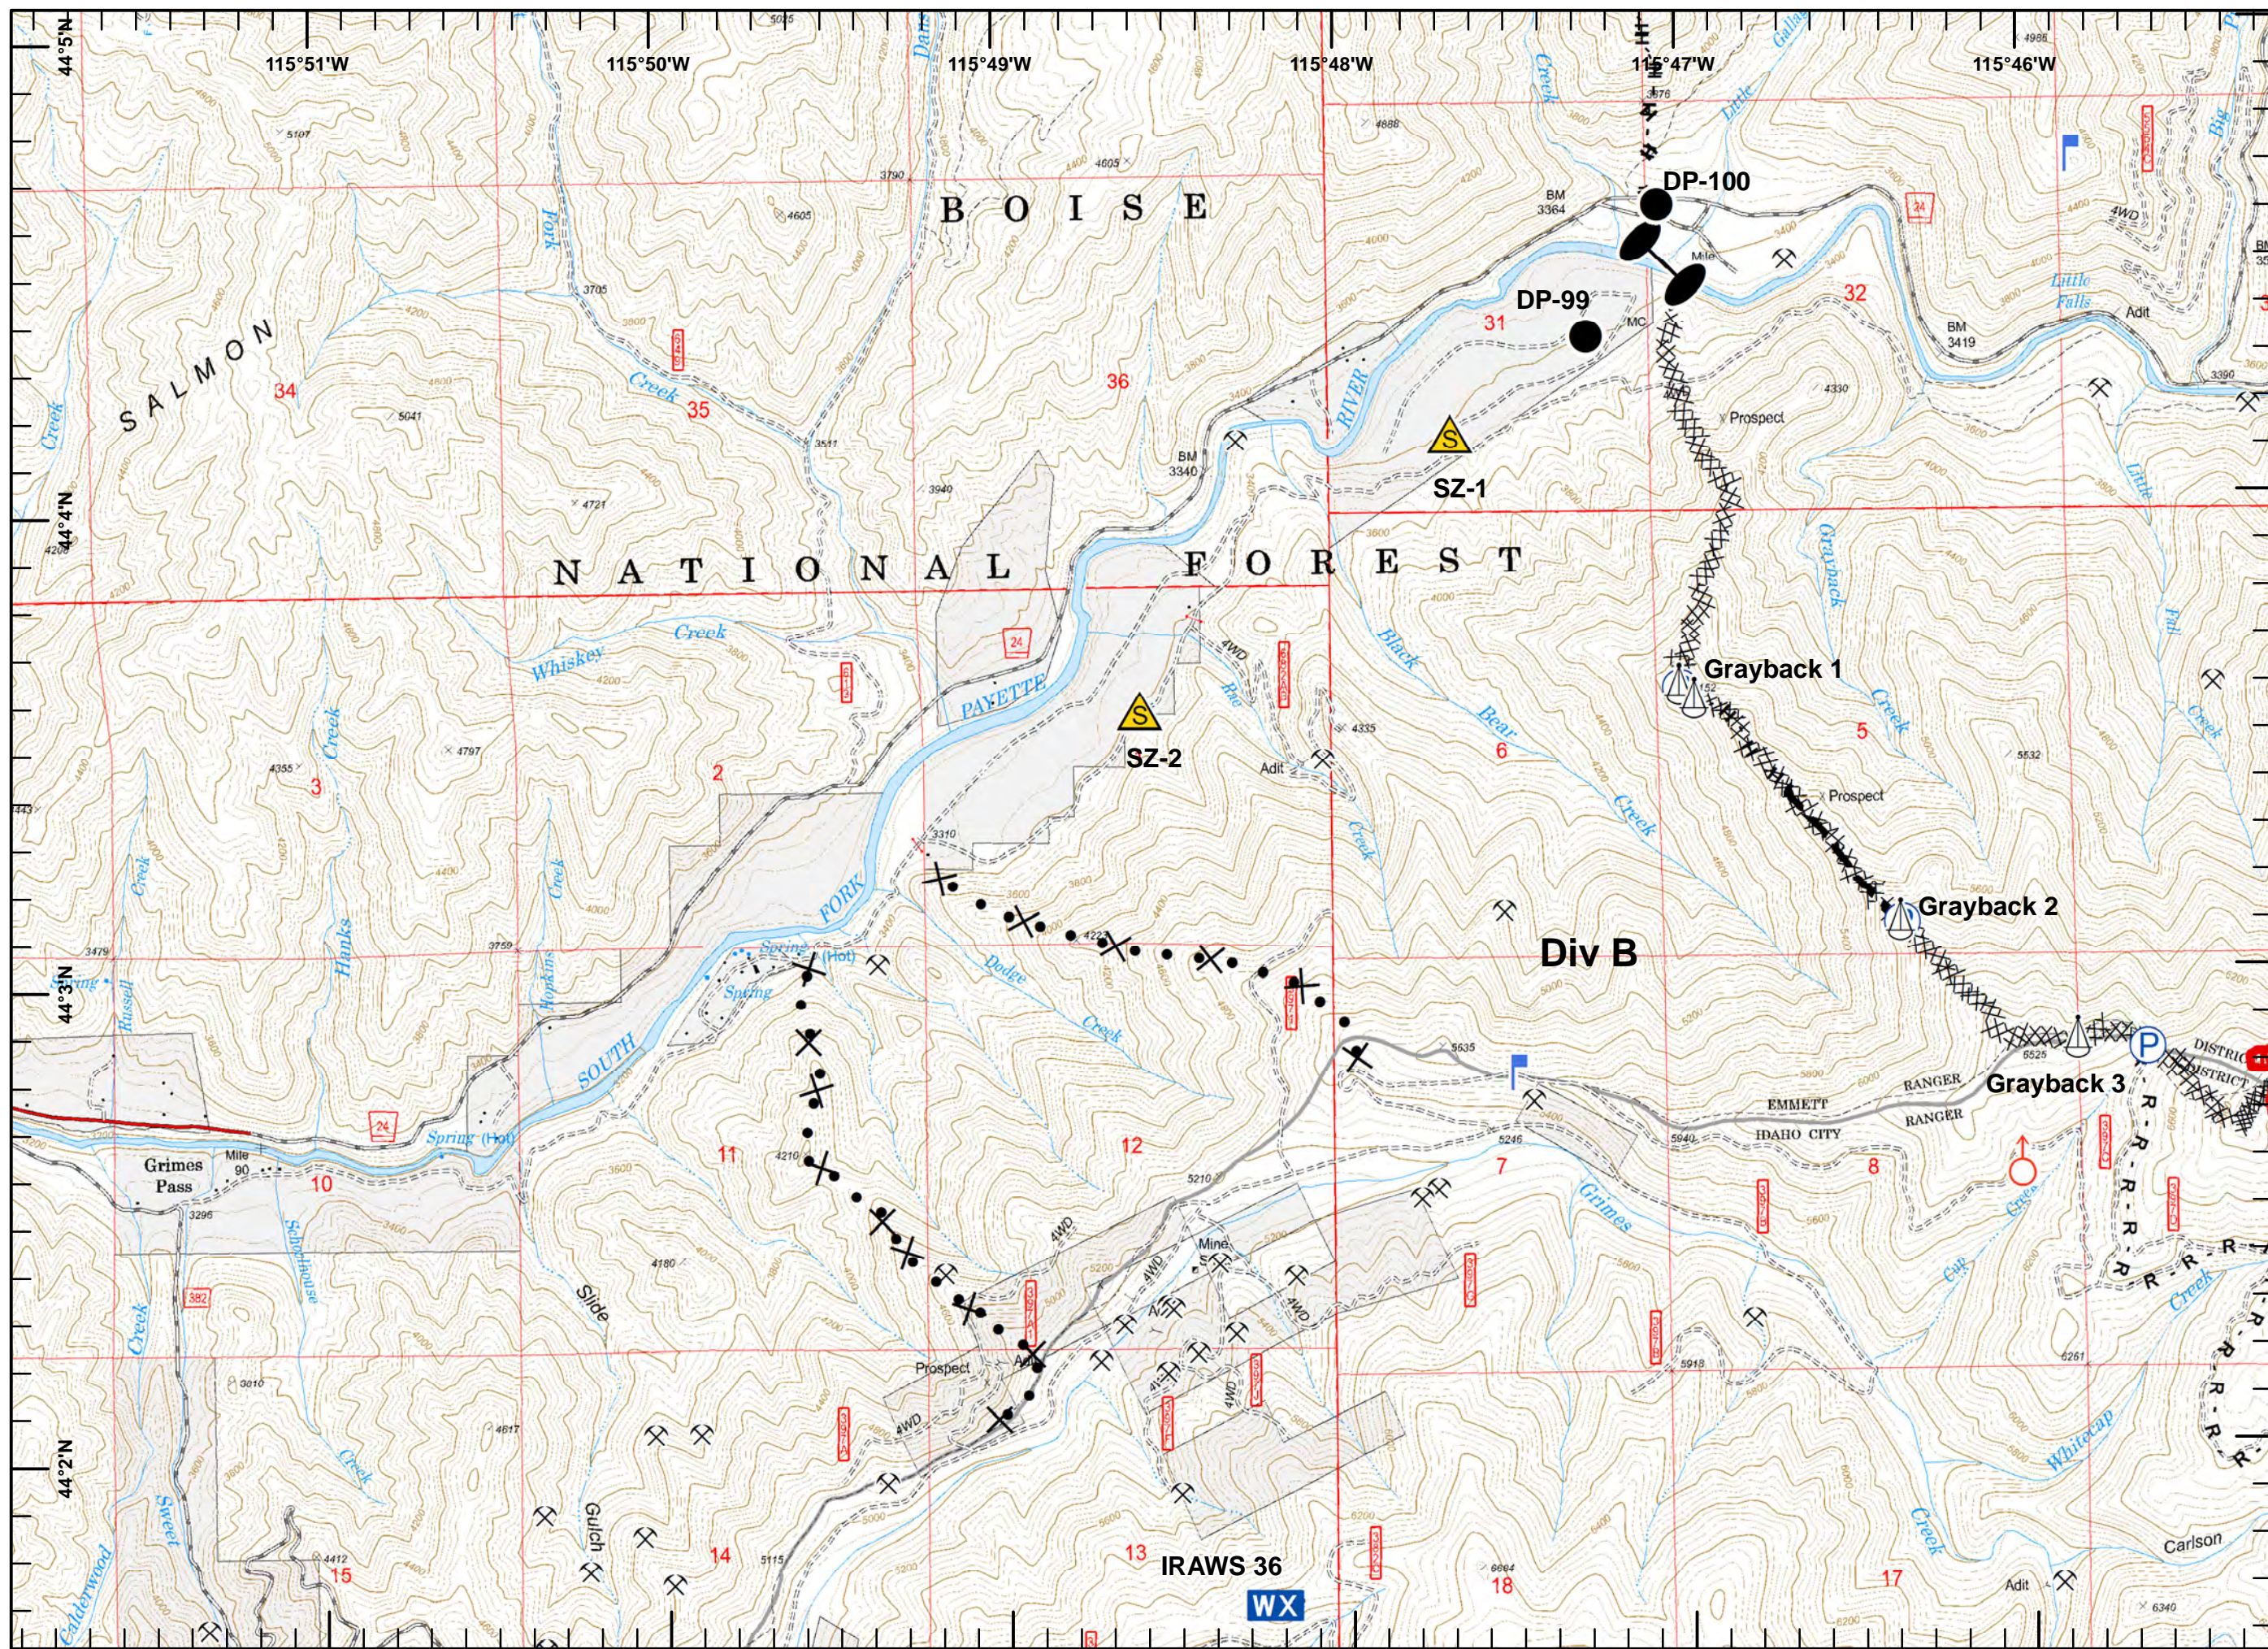

Pioneer Fire  
ID-BOF-000539  
IAP Index Map  
August 15, 2016  
71,190 Acres

- )) Division
- [[ Branch
- ⊙ Camp
- Drop Point
- ⊙ Helispot
- ⚠ Hazmat (Explosives)
- 🔴 Uncontrolled Fire Edge
- ⊗ Completed Dozer Line
- ⊔ Completed Line
- ⊔ Planned Fire Line
- ⊔ Constructed Fuel Break
- ⊗ Confinement Line
- ⬡ Yurt
- ⚙ Campground
- ▲ Structure

**Legend**

- Camp
- Drop Point
- Helispot
- Lookout
- Pump
- Repeater
- Water Source
- Division Break
- Mine
- Uncontrolled Fire Edge
- Completed Line
- R - Road as Completed Line
- XXXX Completed Dozer Line
- H - Hand Line
- Fire Polygon

**Legend**

-  Drop Point
-  Lookout
-  Mobile Weather Unit
-  Pump
-  Safety Zone
-  Sling Site
-  Spot Fire
-  Zone Break
-  Mine
-  Uncontrolled Fire Edge
-  R - Road as Completed Line
-  Completed Dozer Line
-  H - Hand Line
-  Proposed Dozer Line
-  Planned Fire Line
-  Fire Polygon

**Legend**

-  Lookout
-  Pump
-  Sling Site
-  Division Break
-  Mine
-  Uncontrolled Fire Edge
-  Road as Completed Line
-  Completed Dozer Line
-  Aerial Hazard
-  Fire Polygon
- Sites**
-  Campground