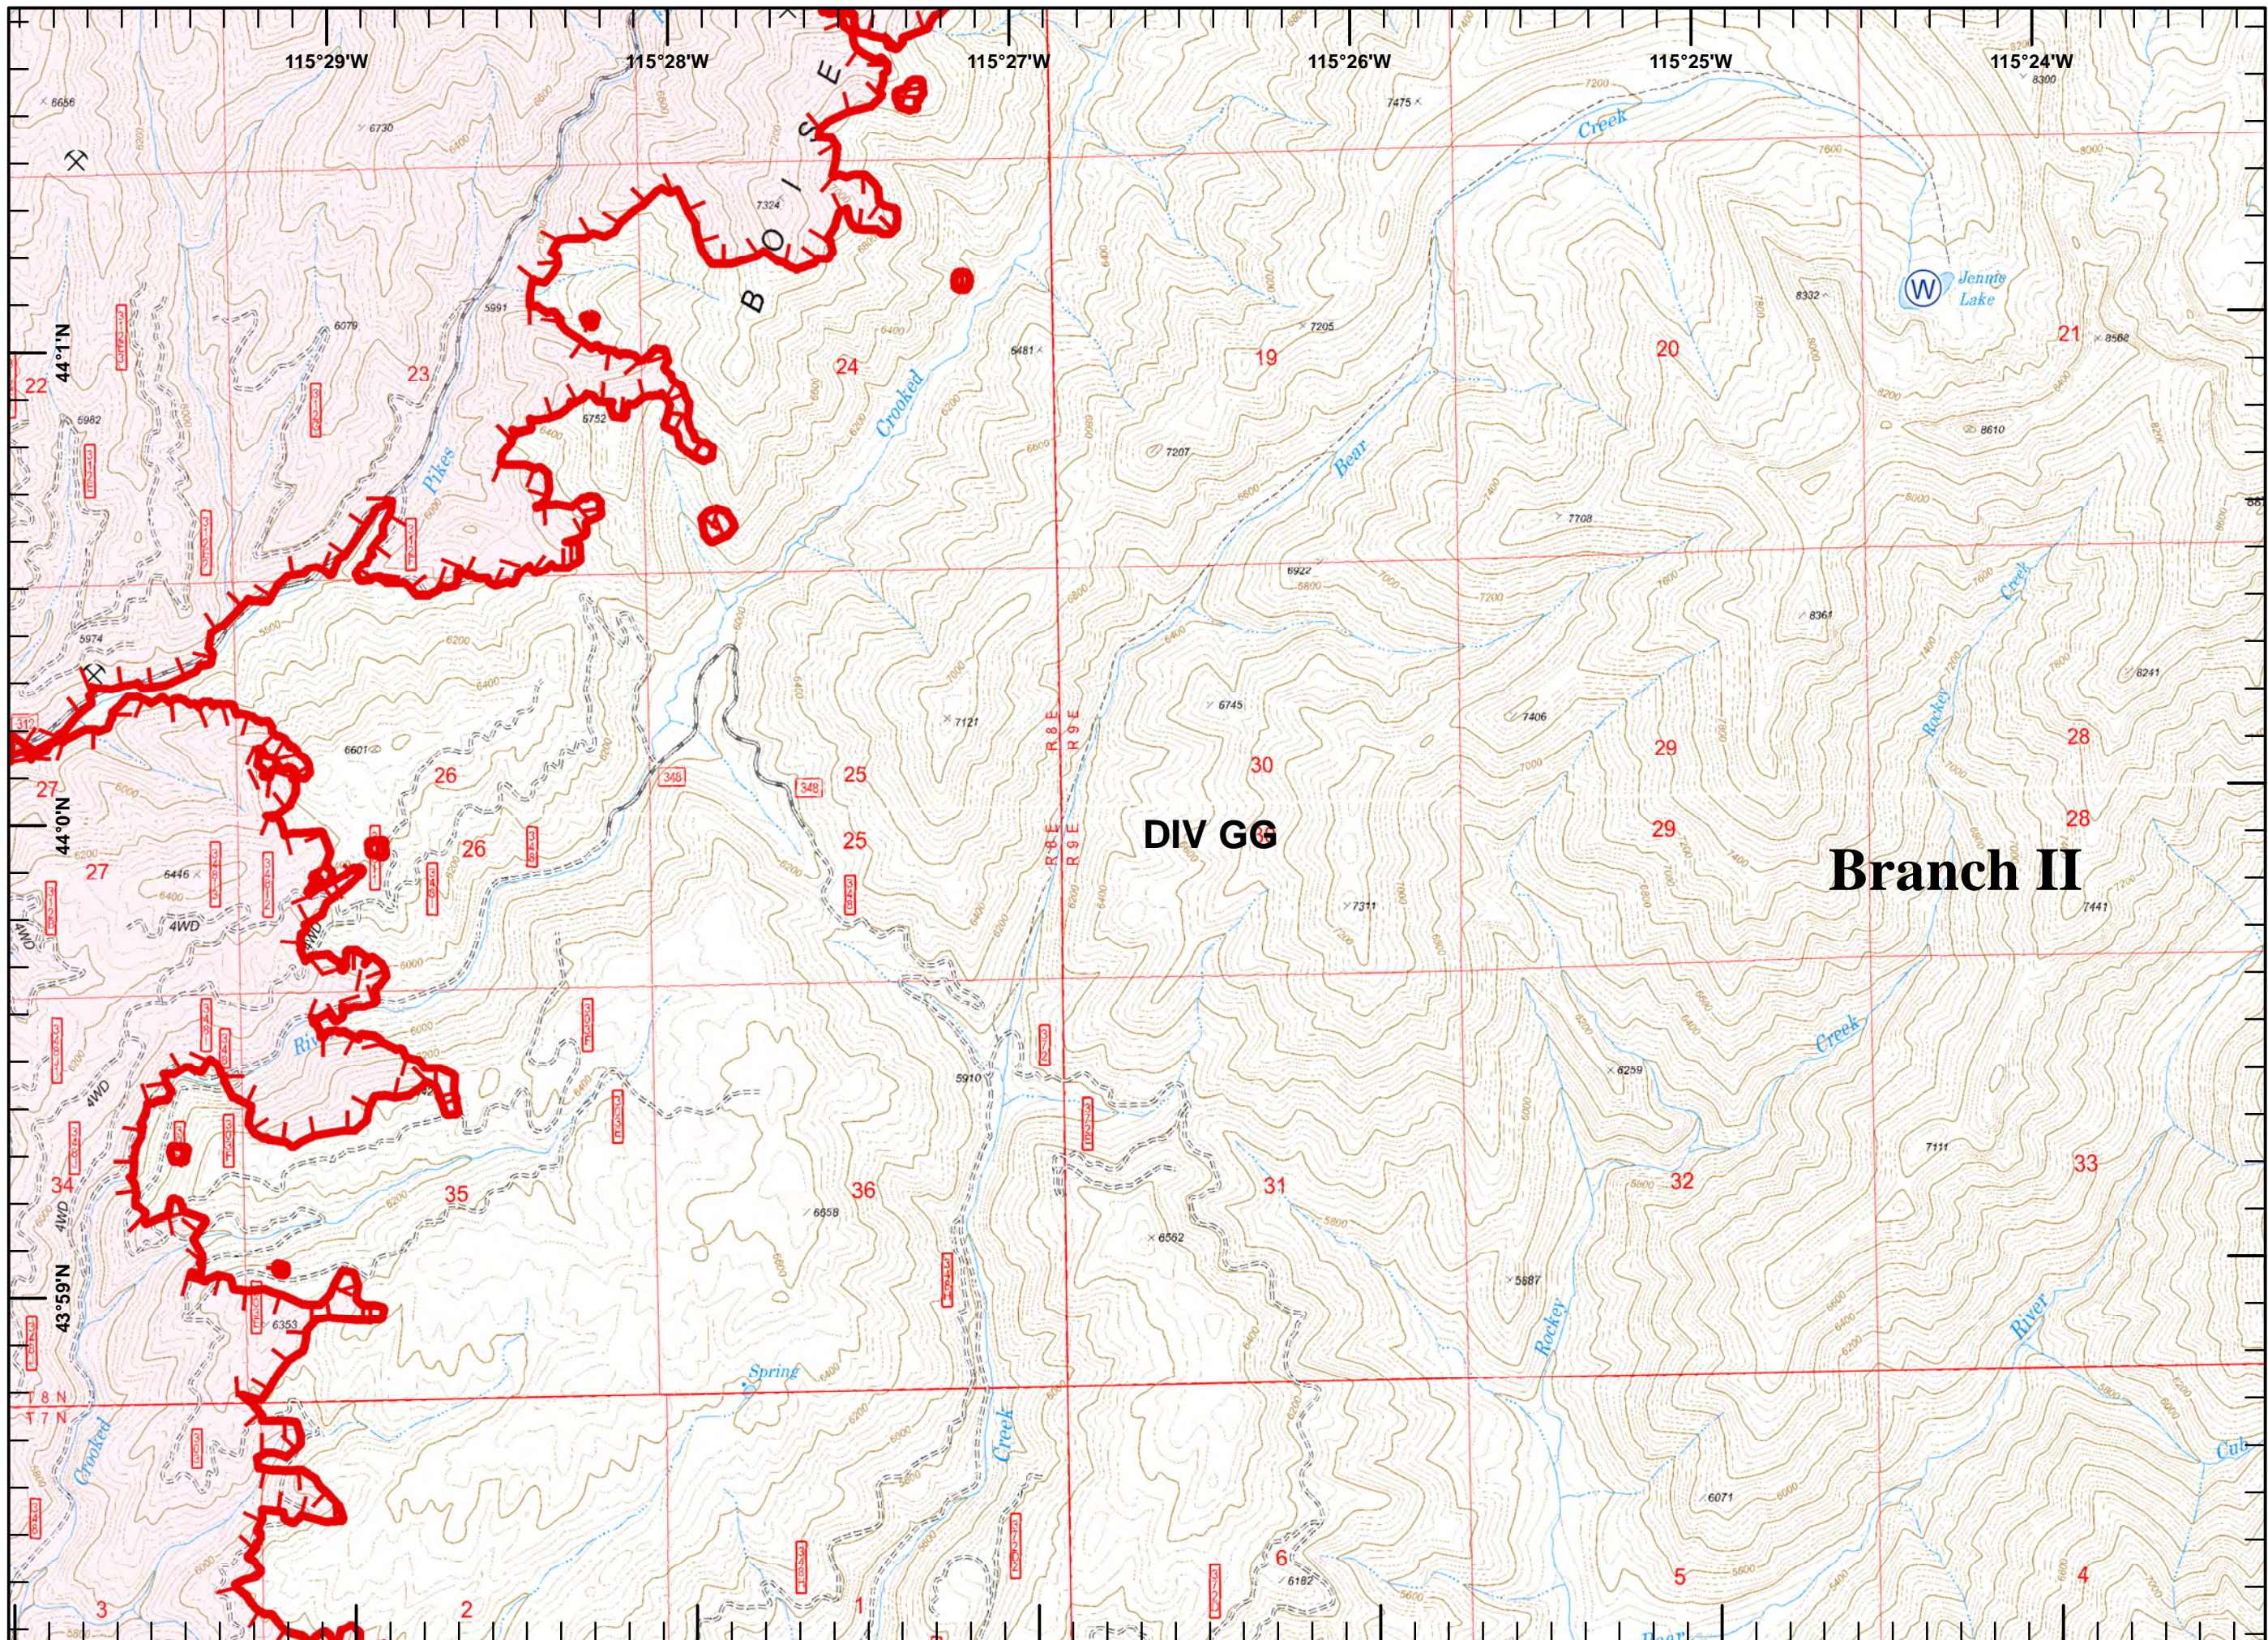

Legend

- Water Source
- Mine
- Uncontrolled Fire Edge
- Fire Polygon

Miles