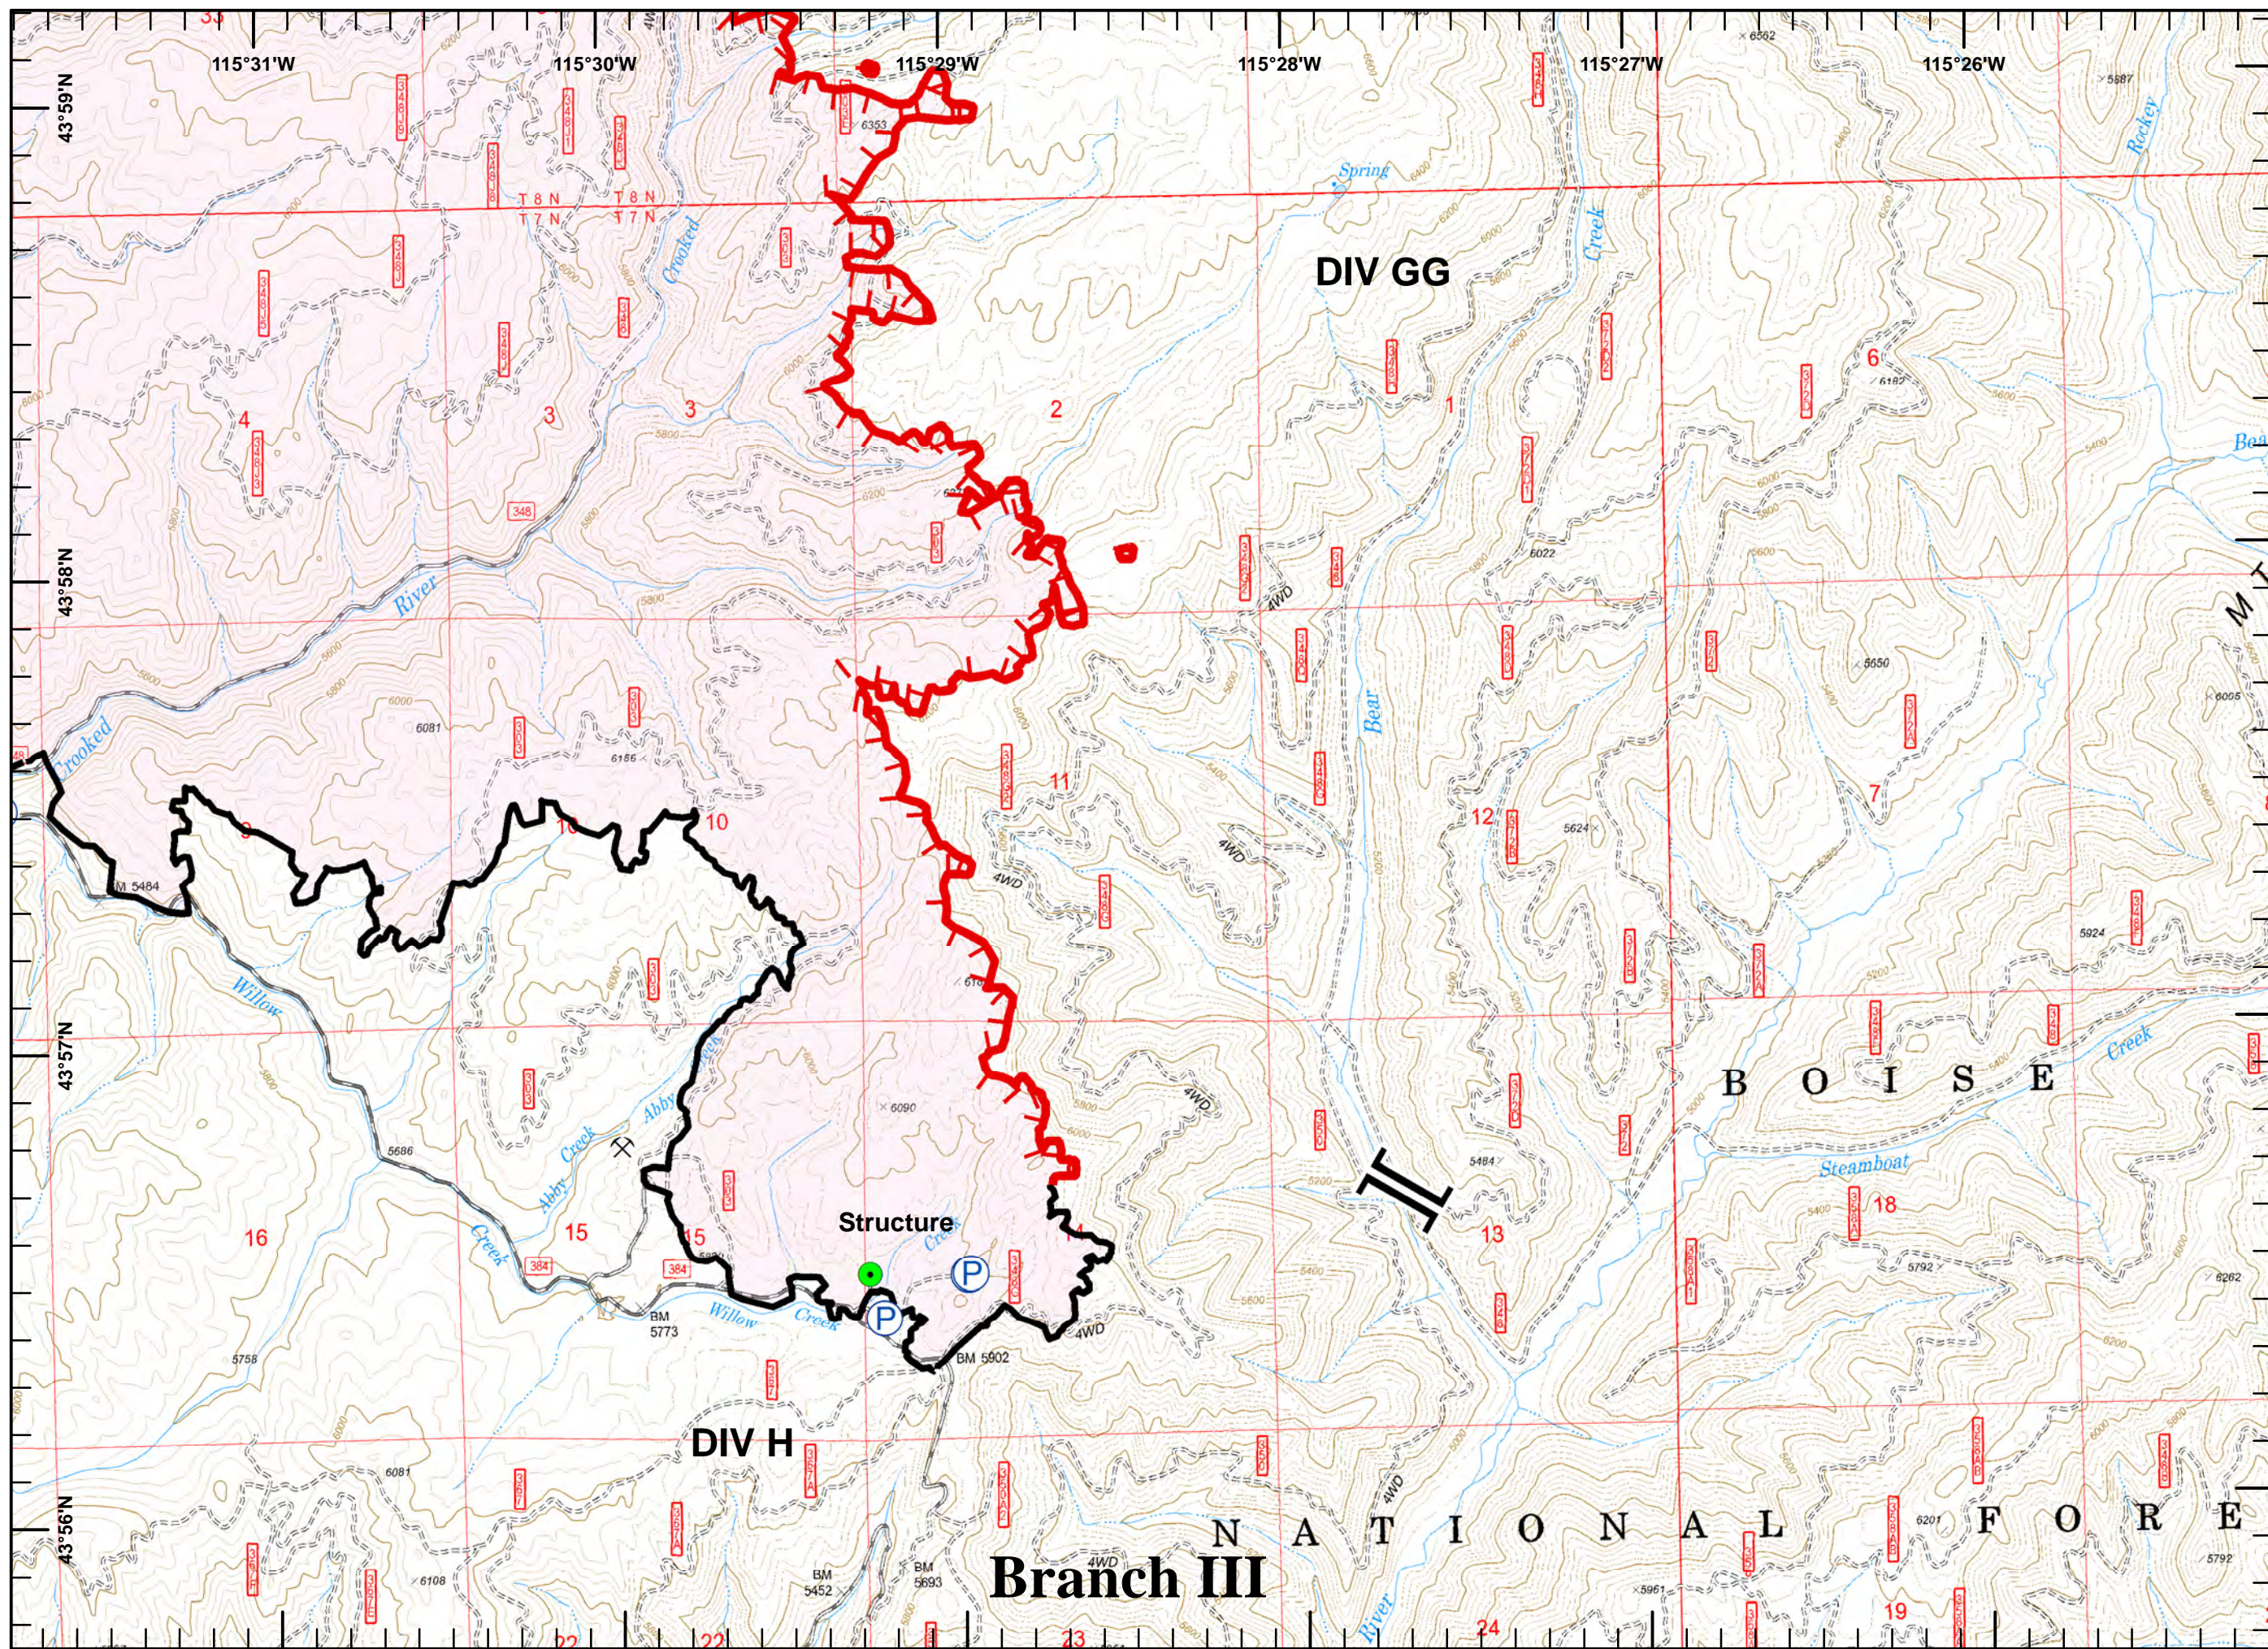

**Legend**

- Camp
- Drop Point
- Helispot
- Highlighted Feature
- Water Source
- Mine
- Uncontrolled Fire Edge
- Completed Line
- Completed Dozer Line
- H - Hand Line
- Plow Line
- Proposed Dozer Line
- Aerial Hazard
- Other
- Fire Polygon
- Sites**
- Campground

**Legend**

- Drop Point
- Helispot
- Highlighted Feature
- ▬ Lookout
- Ⓟ Pump
- Ⓡ Repeater
- ⚙ Sling Site
- Ⓢ Spot Fire
- Ⓜ Water Source
- ⌋ Division Break
- Ⓡ Lookout
- ⚡ Mine
- ▬ Uncontrolled Fire Edge
- R - Road as Completed Line
- ⓧ Completed Dozer Line
- Ⓢ Highlighted Feature
- ▭ Fire Polygon
- Sites**
- ▲ Structure

**Legend**

-  Water Source
-  Mine
-  Uncontrolled Fire Edge
-  Fire Polygon

Miles

**Legend**

- Highlighted Feature
- P Pump
- W Water Source
- || Branch Break
- X Mine
- █ Uncontrolled Fire Edge
- █ Completed Line
- █ Fire Polygon

**Legend**

- Drop Point
- Highlighted Feature
- P Pump
- W Water Source
- Mine
- Uncontrolled Fire Edge
- Completed Line
- H - Hand Line
- Fire Polygon

**Sites**

- ▲ Campground

**Legend**

- Drop Point
- Ⓡ Repeater
- Ⓣ Telephone
- Ⓦ Water Source
- ⌋ Division Break
- Ⓡ Lookout
- ⚡ Mine
- Completed Line
- ⓧ Completed Dozer Line
- H - Hand Line
- Fire Polygon