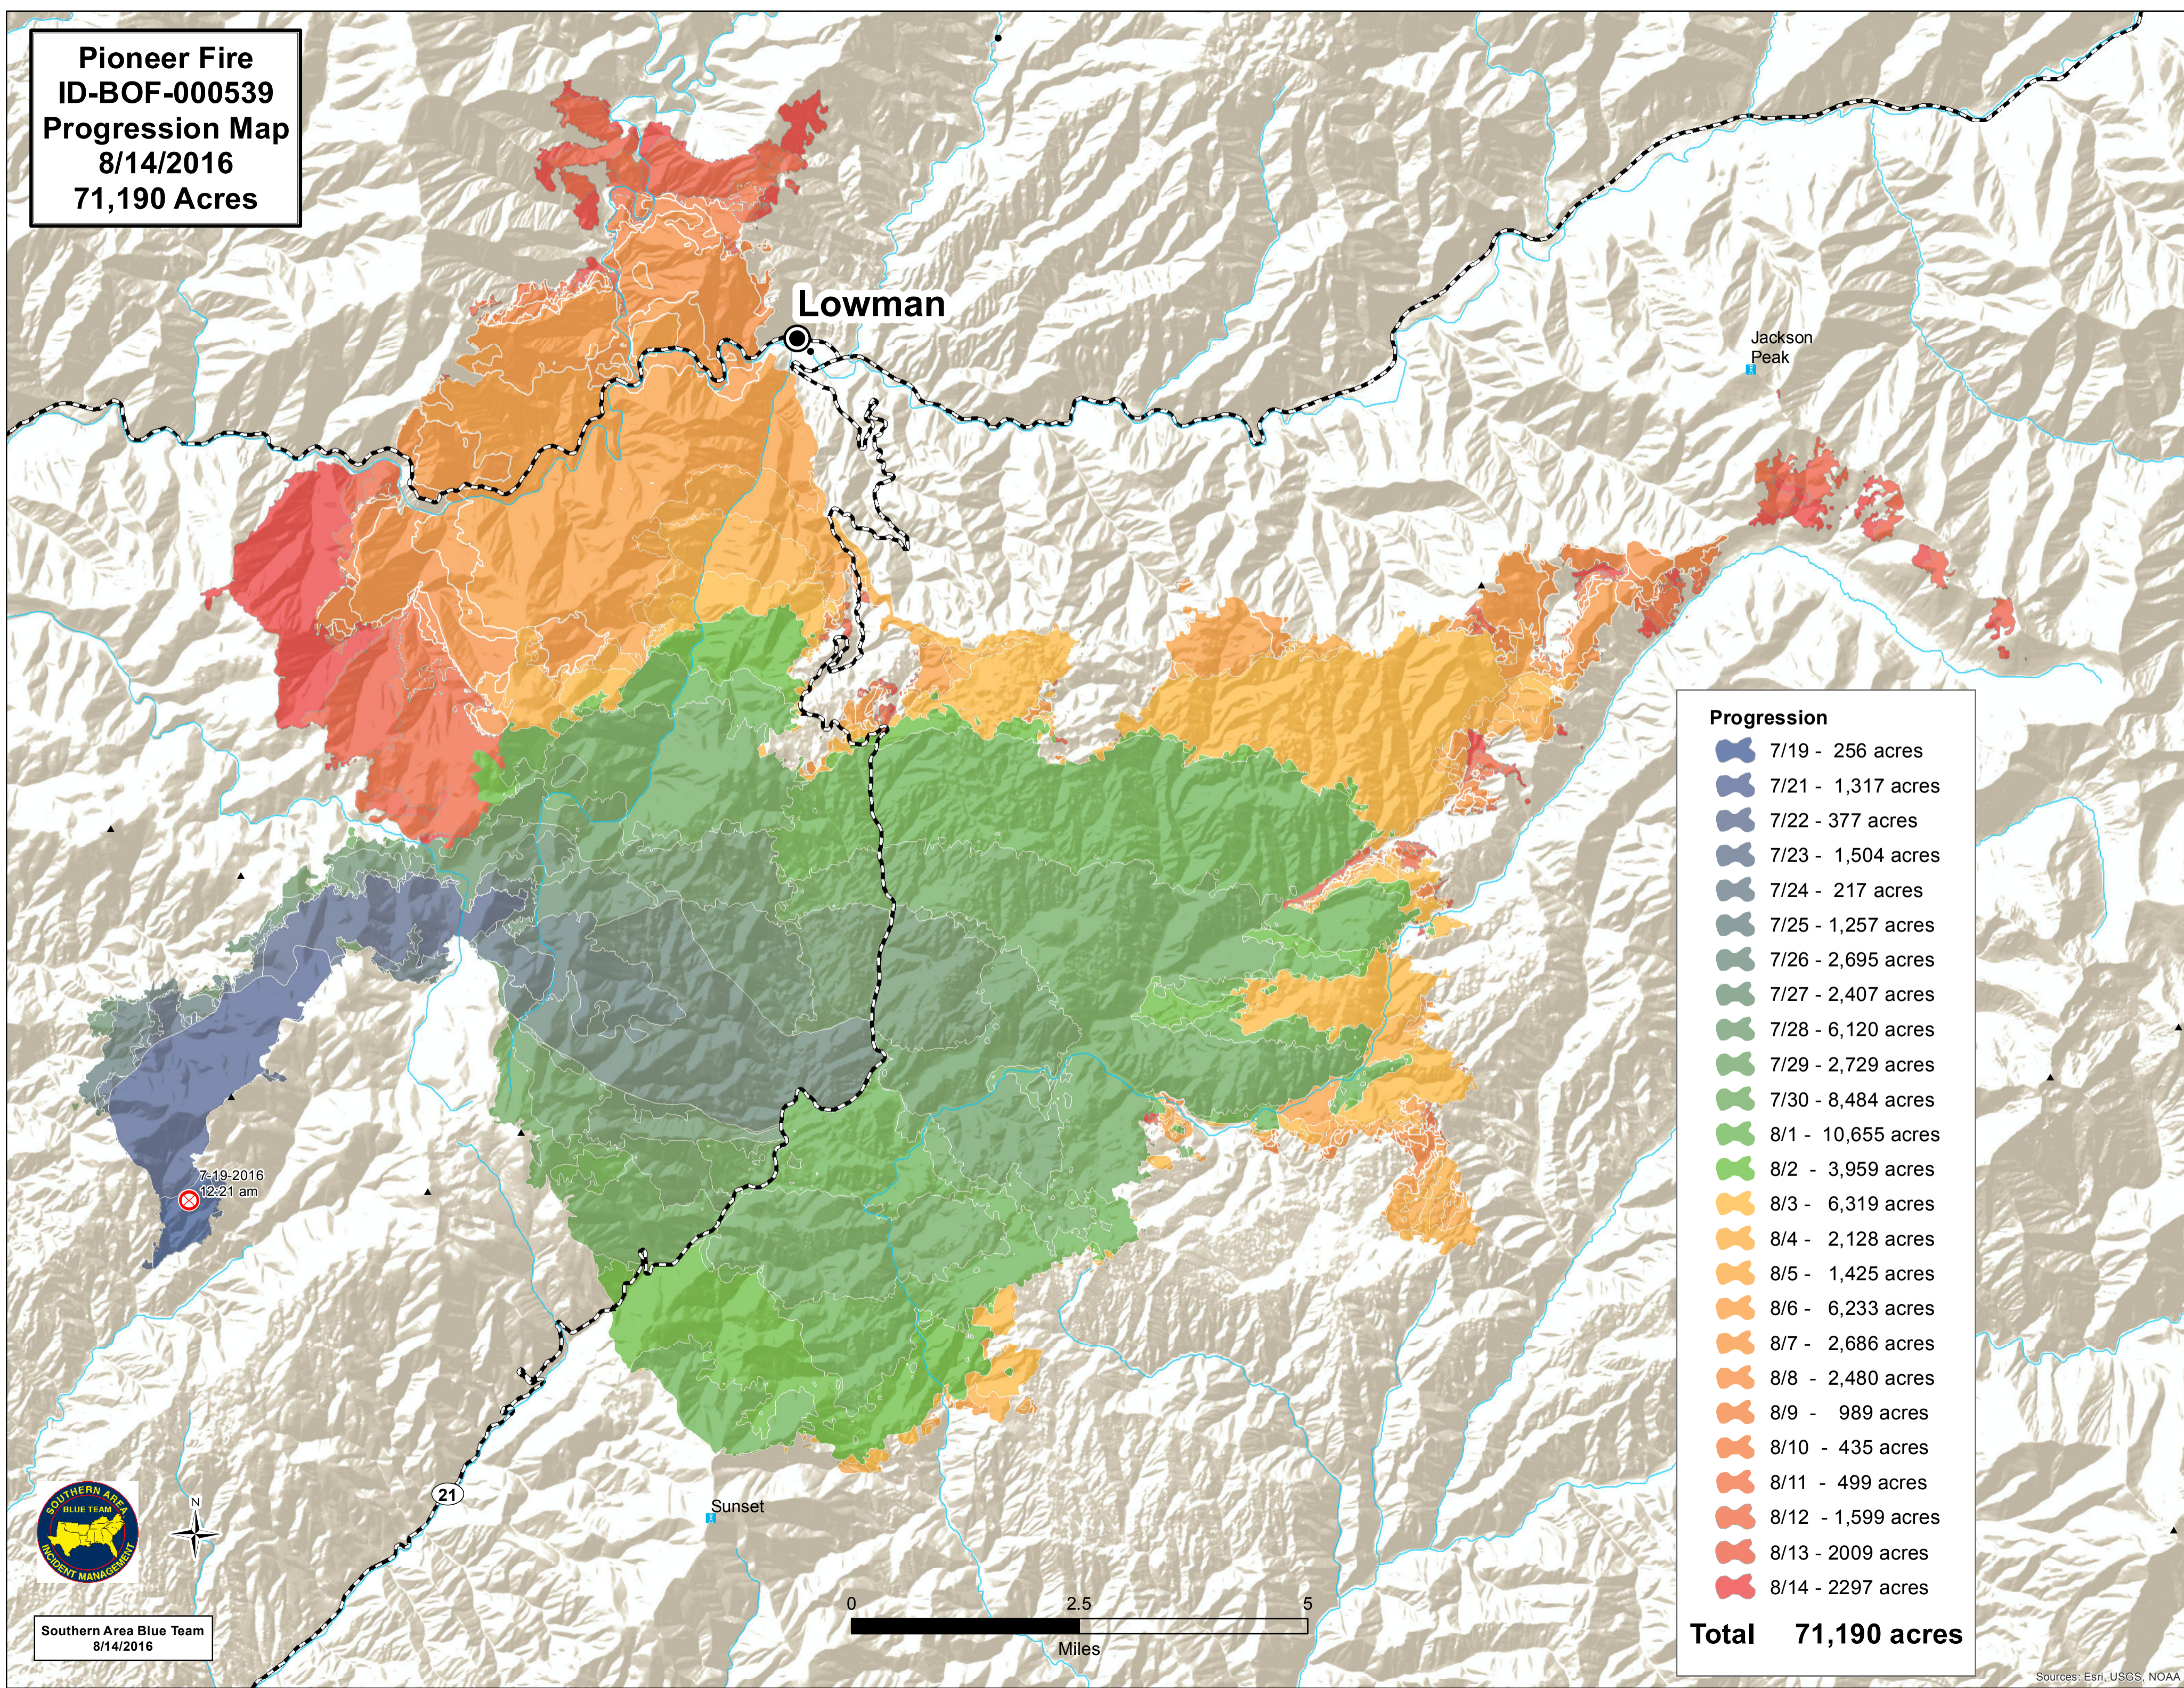

**Pioneer Fire**  
**ID-BOF-000539**  
**Progression Map**  
**8/14/2016**  
**71,190 Acres**

**Progression**

7/19 - 256 acres
7/21 - 1,317 acres
7/22 - 377 acres
7/23 - 1,504 acres
7/24 - 217 acres
7/25 - 1,257 acres
7/26 - 2,695 acres
7/27 - 2,407 acres
7/28 - 6,120 acres
7/29 - 2,729 acres
7/30 - 8,484 acres
8/1 - 10,655 acres
8/2 - 3,959 acres
8/3 - 6,319 acres
8/4 - 2,128 acres
8/5 - 1,425 acres
8/6 - 6,233 acres
8/7 - 2,686 acres
8/8 - 2,480 acres
8/9 - 989 acres
8/10 - 435 acres
8/11 - 499 acres
8/12 - 1,599 acres
8/13 - 2,009 acres
8/14 - 2,297 acres
<b>Total 71,190 acres</b>

7-19-2016  
 12:21 am

Southern Area Blue Team  
 8/14/2016